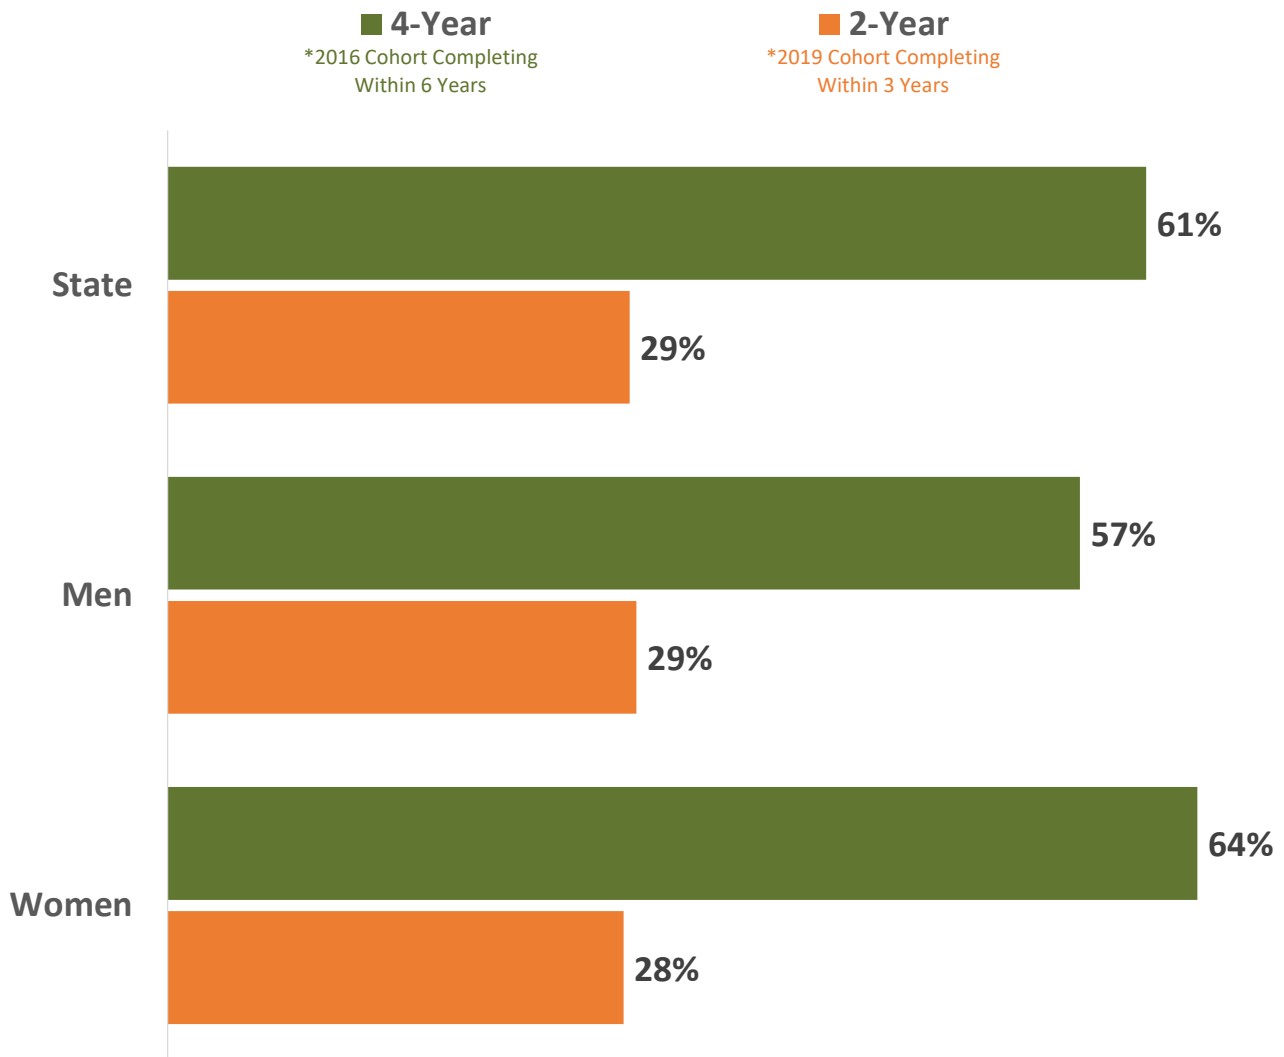

# Alabama Commission on Higher Education Alabama Public Institutions 2022 Graduation Rates by Gender Within 150% of Normal Time to Program Completion

## Full-Time, First-Time Degree/Certificate-Seeking Undergraduates

**NOTES:** Athens State University is an upper division institution and does not accept any freshmen students and therefore is not included in this report.