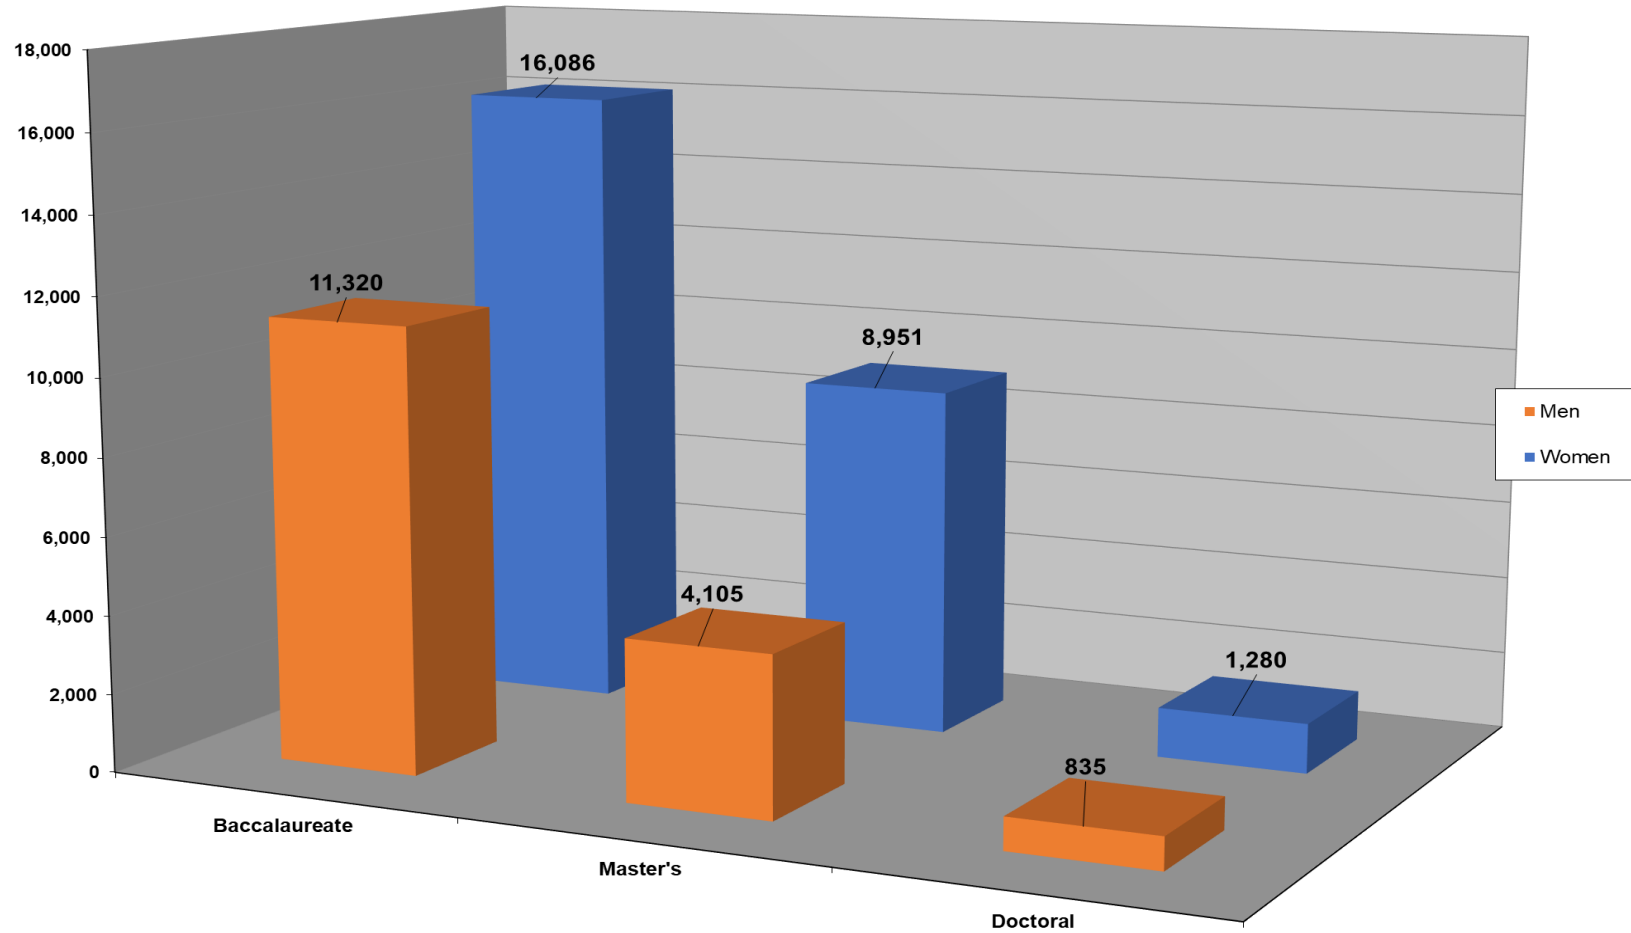

ALABAMA COMMISSION ON HIGHER EDUCATION
 Completions Conferred Baccalaureate and Higher by Level and Gender
 Public Four-Year Institutions, 2021-22

SOURCE:

Integrated Postsecondary Education Data System (IPEDS) Completions, 2021-22.

- a. Baccalaureate includes Post-Baccalaureate and Master's includes Post-Master's
- b. Beginning in 2009-2010, the Doctoral category now indicates the new IPEDS categories of doctor's degree--research/scholarship, doctor's degree--professional practice, and doctor's degree--other.