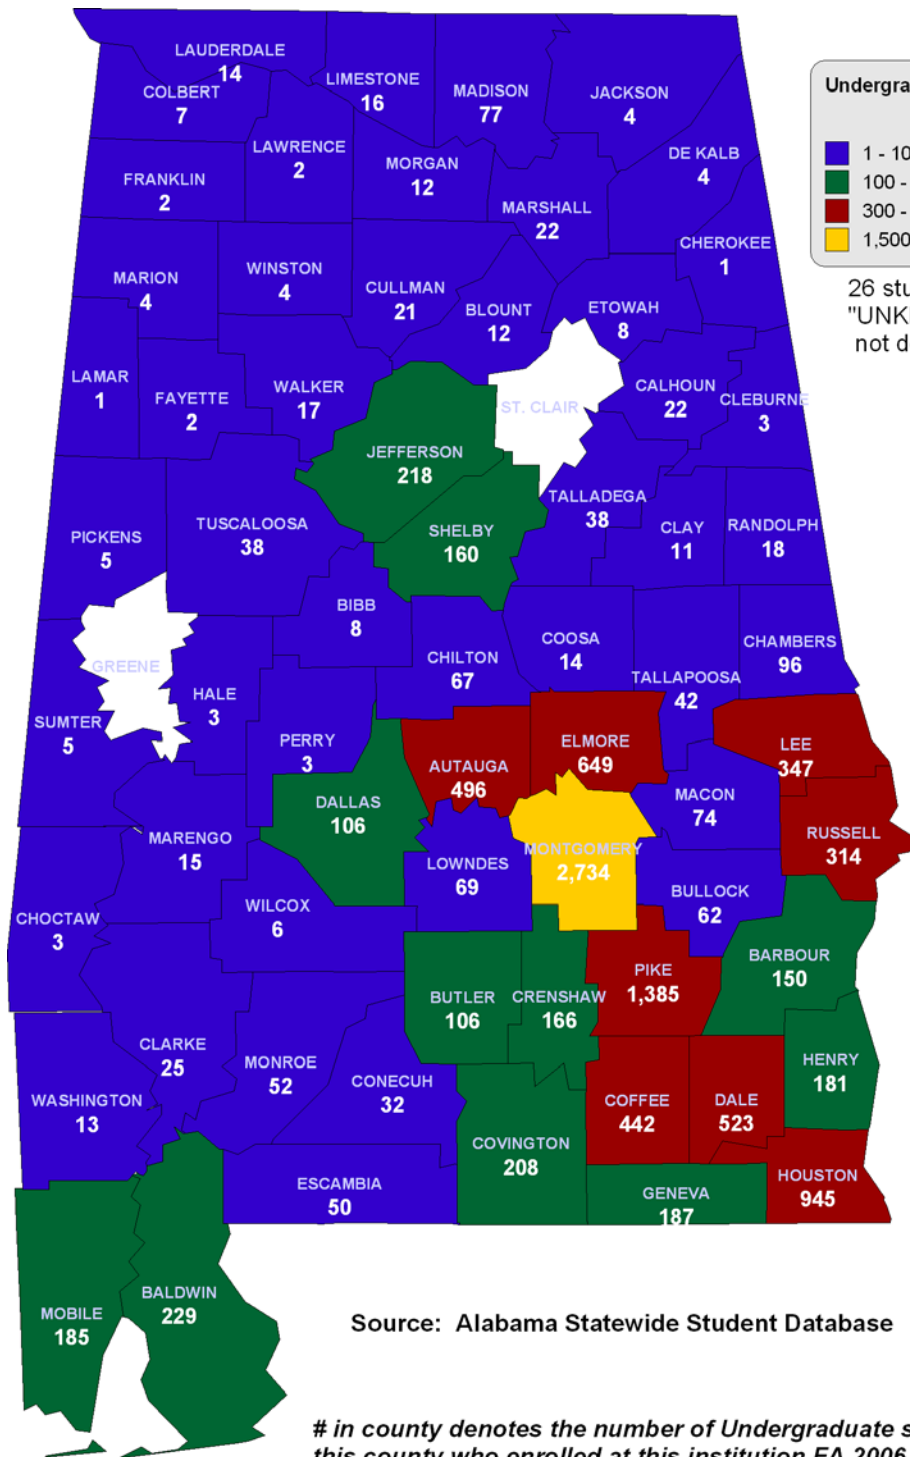

**Undergraduate Students by County
Fall 2006**

- 1 - 100
- 100 - 300
- 300 - 1,500
- 1,500 - 3,000

26 students with an "UNKNOWN" county are not depicted on this map.

TROY UNIVERSITY

Source: Alabama Statewide Student Database

in county denotes the number of Undergraduate students from this county who enrolled at this institution FA 2006.