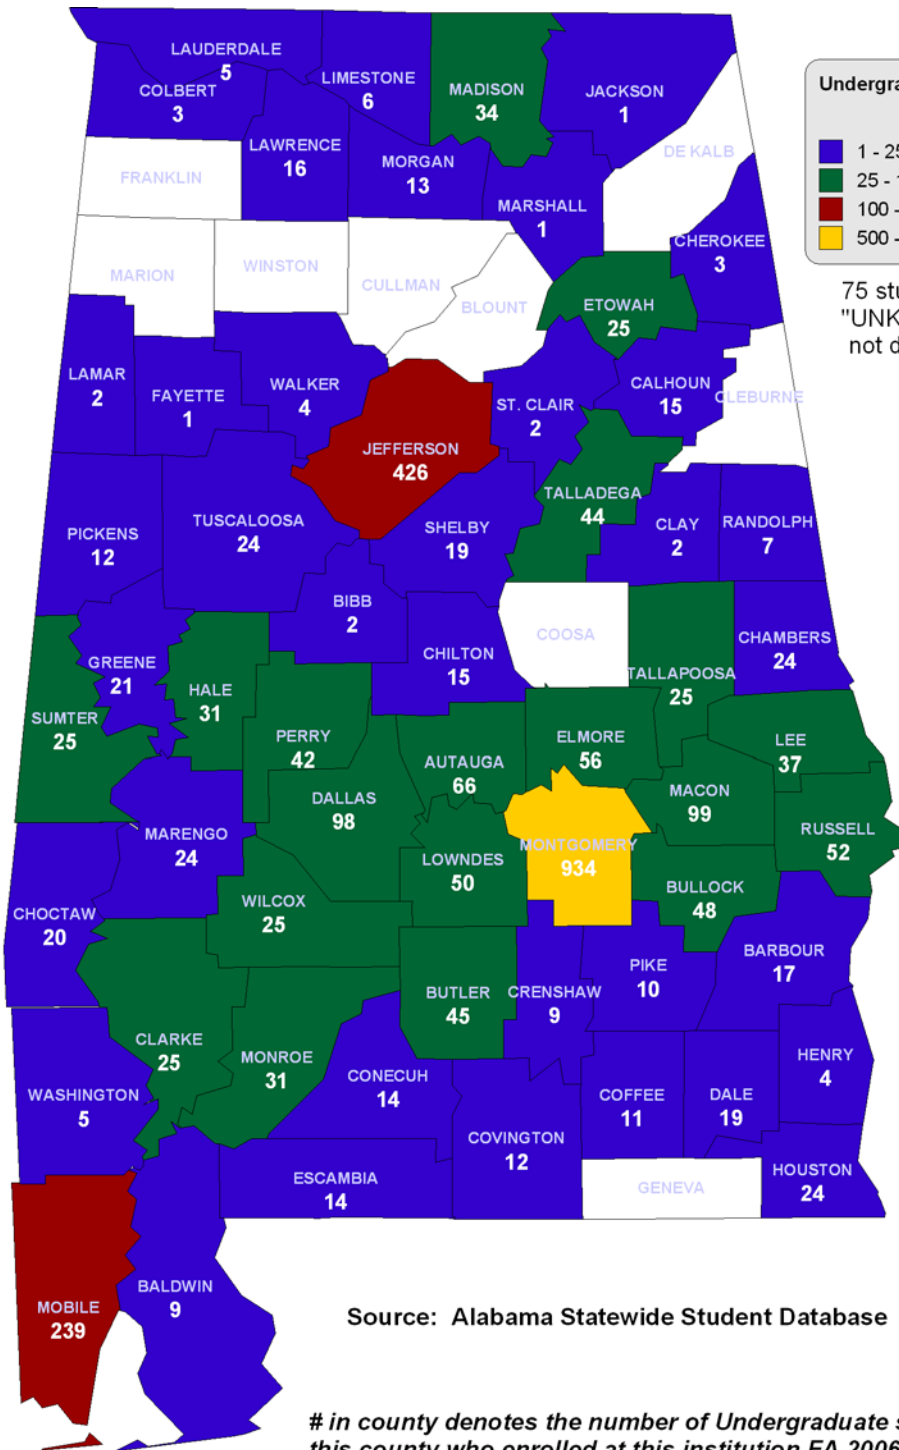

**Undergraduate Students by County
Fall 2006**

- 1 - 25
- 25 - 100
- 100 - 500
- 500 - 1,000

75 students with an "UNKNOWN" county are not depicted on this map.

ALABAMA STATE UNIVERSITY

Source: Alabama Statewide Student Database

 # in county denotes the number of Undergraduate students from this county who enrolled at this institution FA 2006.