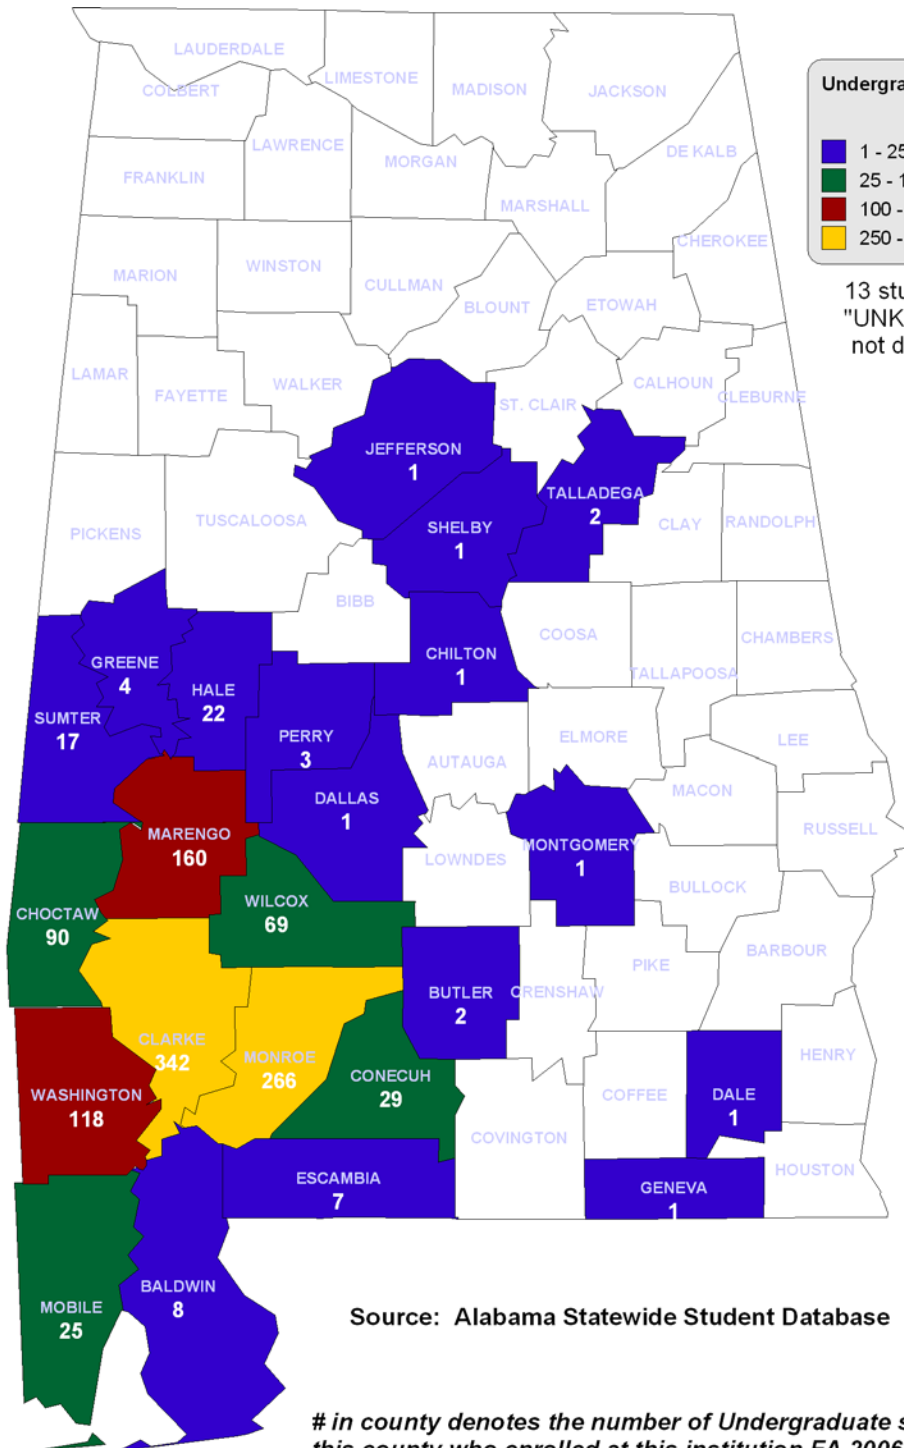

**Undergraduate Students by County
Fall 2006**

- 1 - 25
- 25 - 100
- 100 - 250
- 250 - 500

13 students with an "UNKNOWN" county are not depicted on this map.

ALABAMA SOUTHERN COMMUNITY COLLEGE

Source: Alabama Statewide Student Database

 # in county denotes the number of Undergraduate students from this county who enrolled at this institution FA 2006.