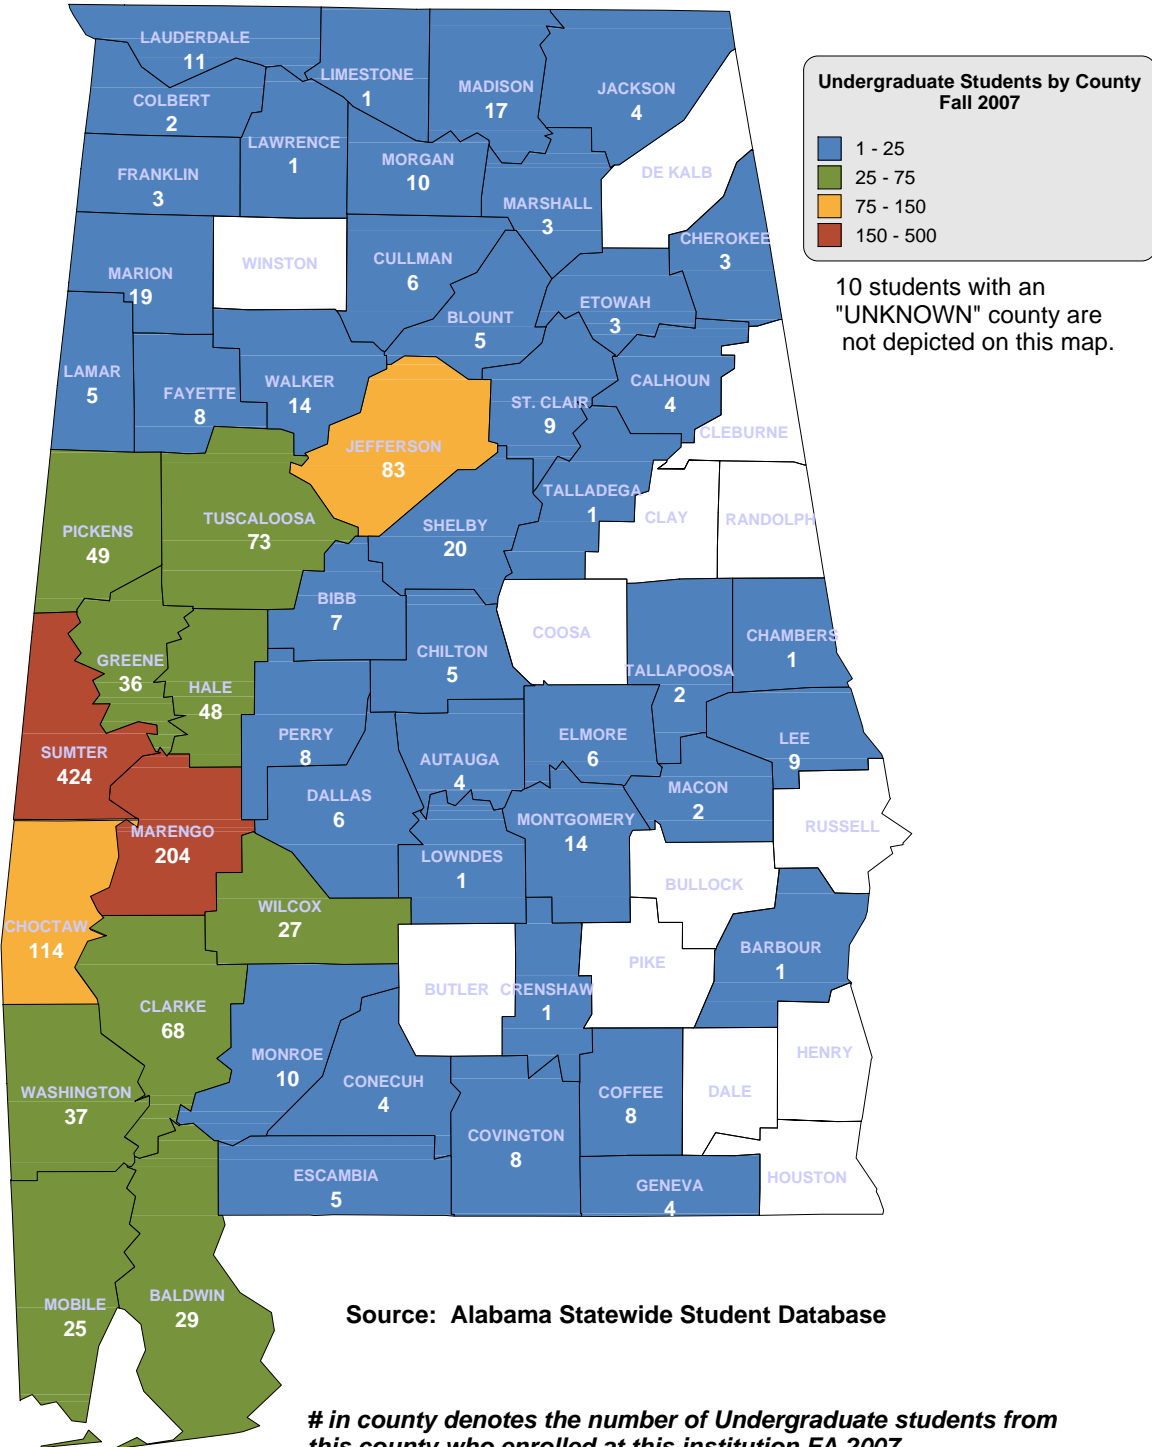

UNIVERSITY OF WEST ALABAMA

Source: Alabama Statewide Student Database

in county denotes the number of Undergraduate students from this county who enrolled at this institution FA 2007.