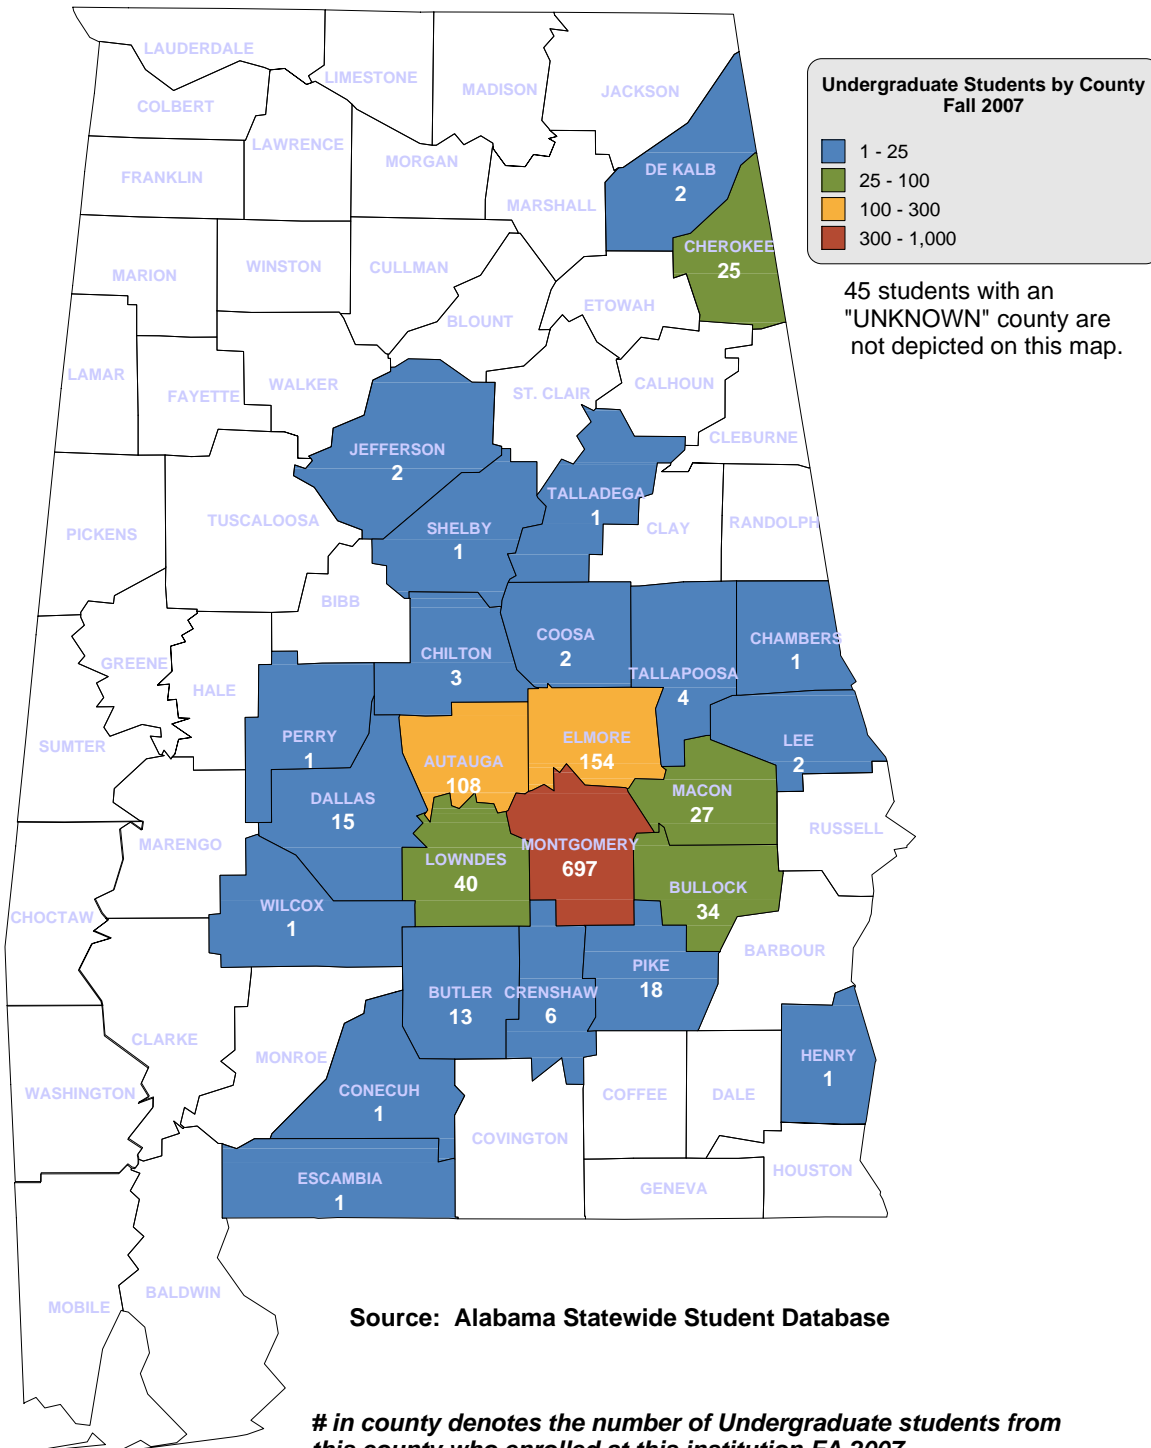

TRENHOLM STATE TECHNICAL COLLEGE