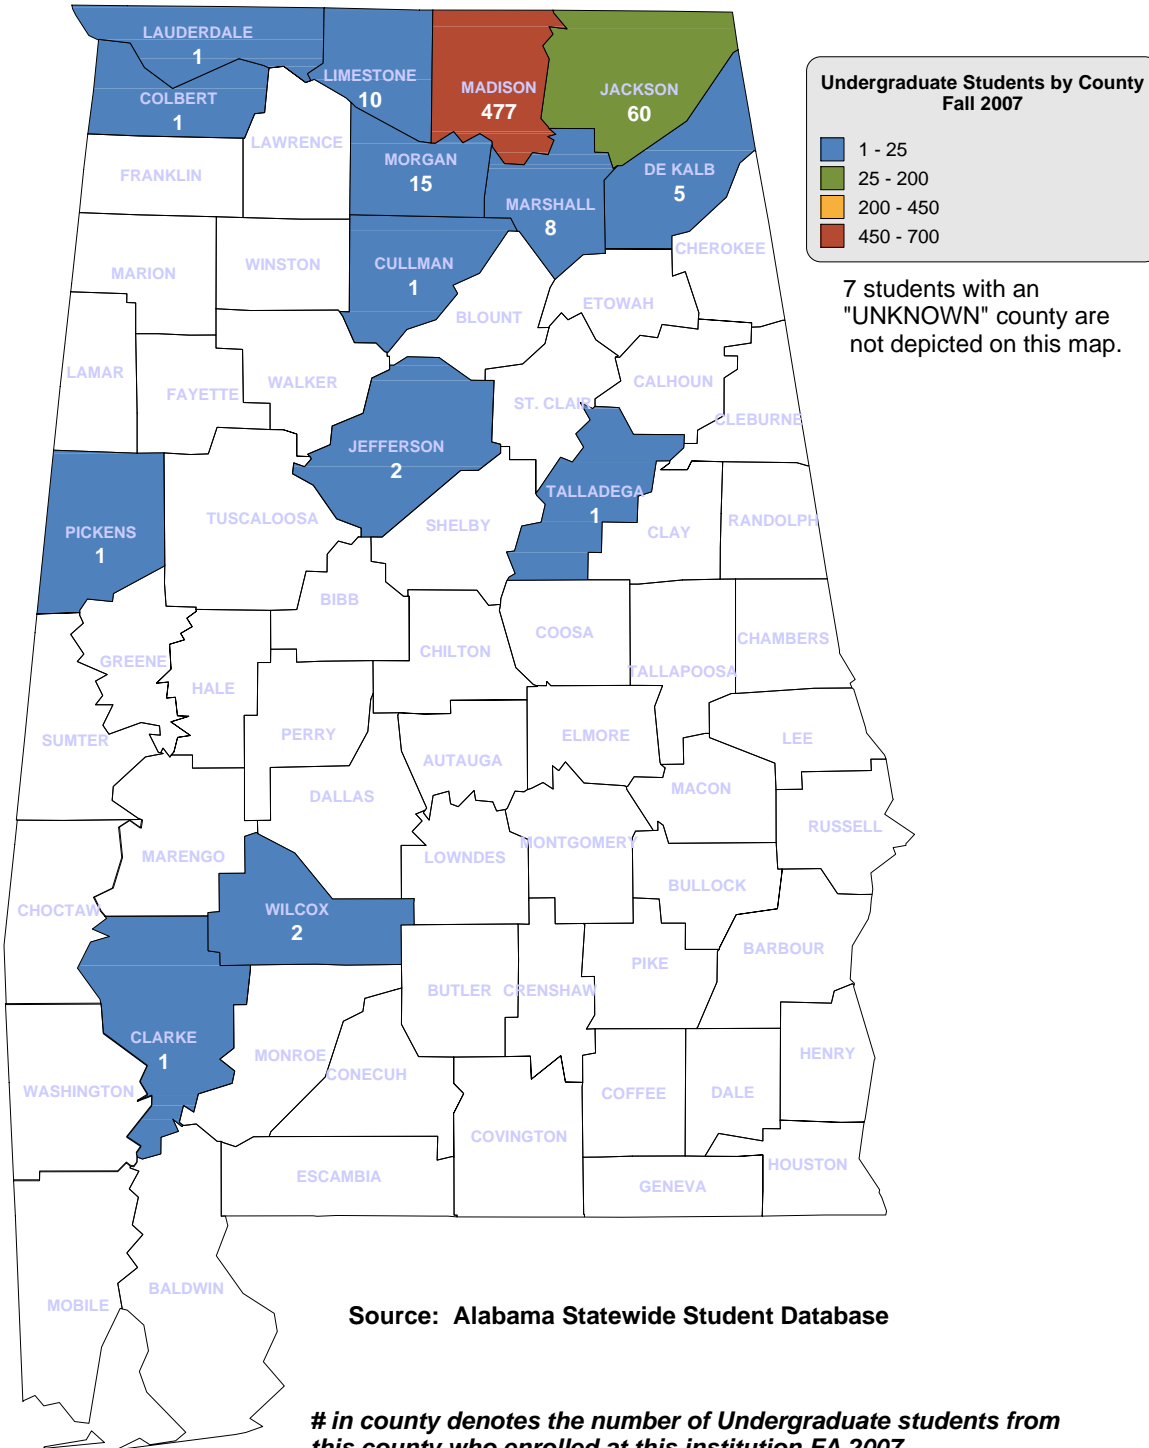

in county denotes the number of Undergraduate students from this county who enrolled at this institution FA 2007.

CENTRAL ALABAMA COMMUNITY COLLEGE

CHATTAHOOCHEE VALLEY COMMUNITY COLLEGE

DRAKE STATE TECHNICAL COLLEGE