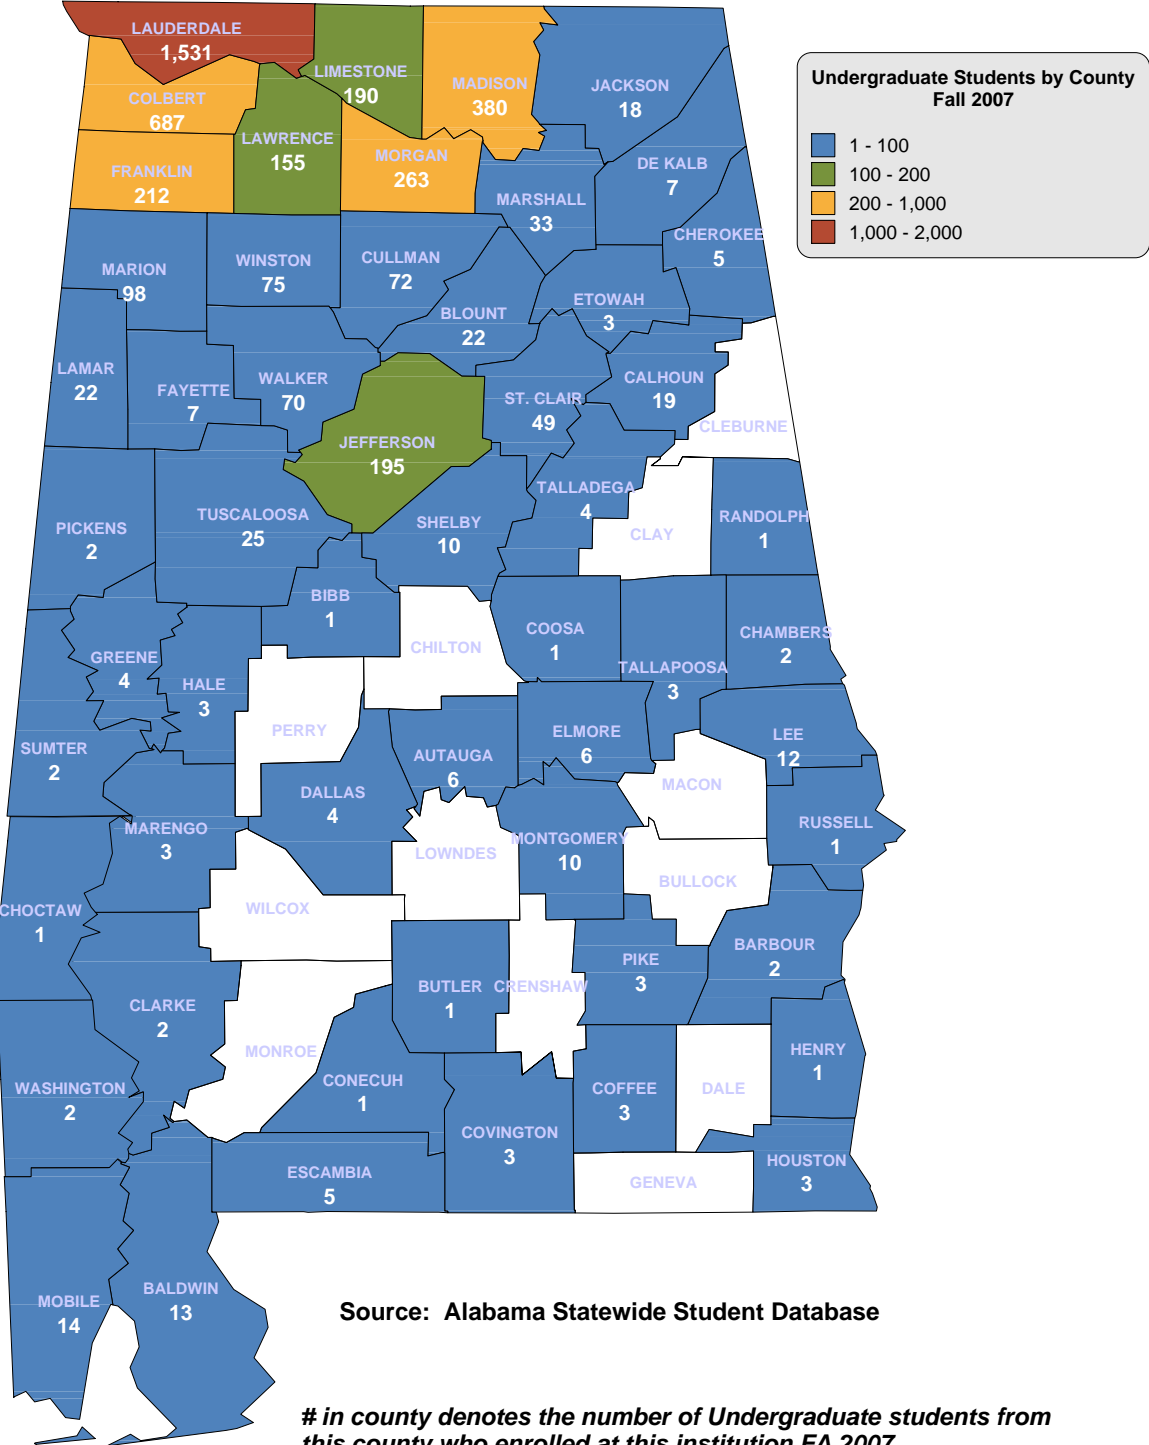

UNIVERSITY OF NORTH ALABAMA

Source: Alabama Statewide Student Database

in county denotes the number of Undergraduate students from this county who enrolled at this institution FA 2007.