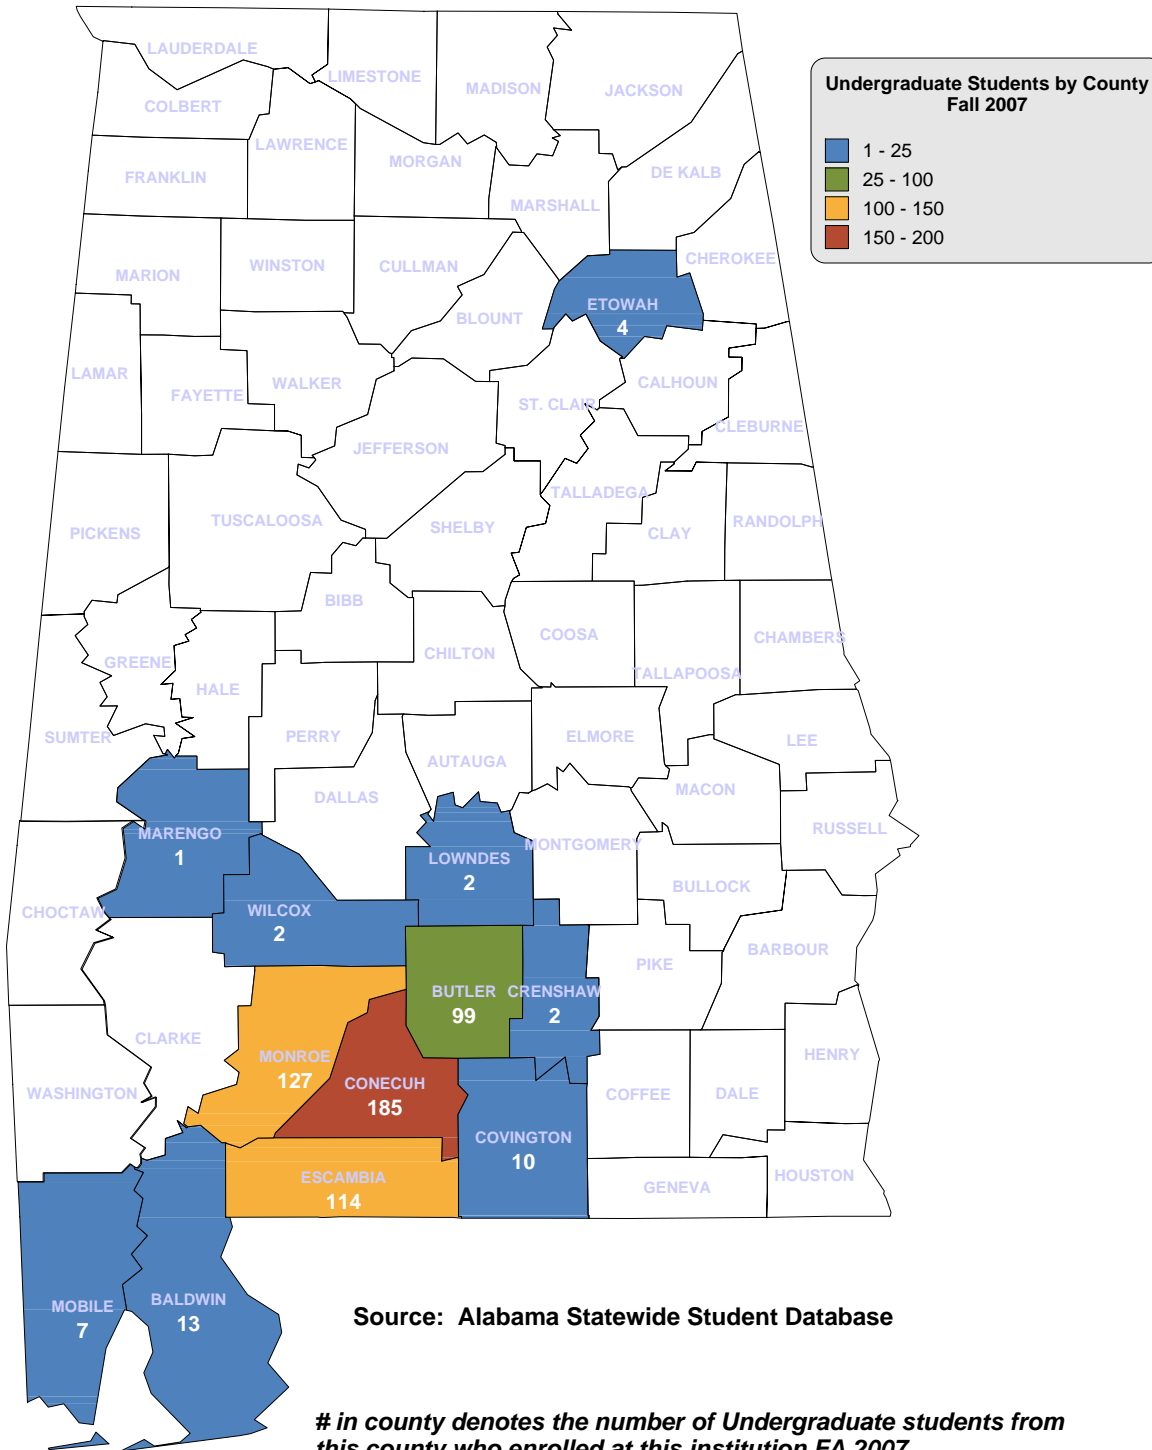

REID STATE TECHNICAL COLLEGE