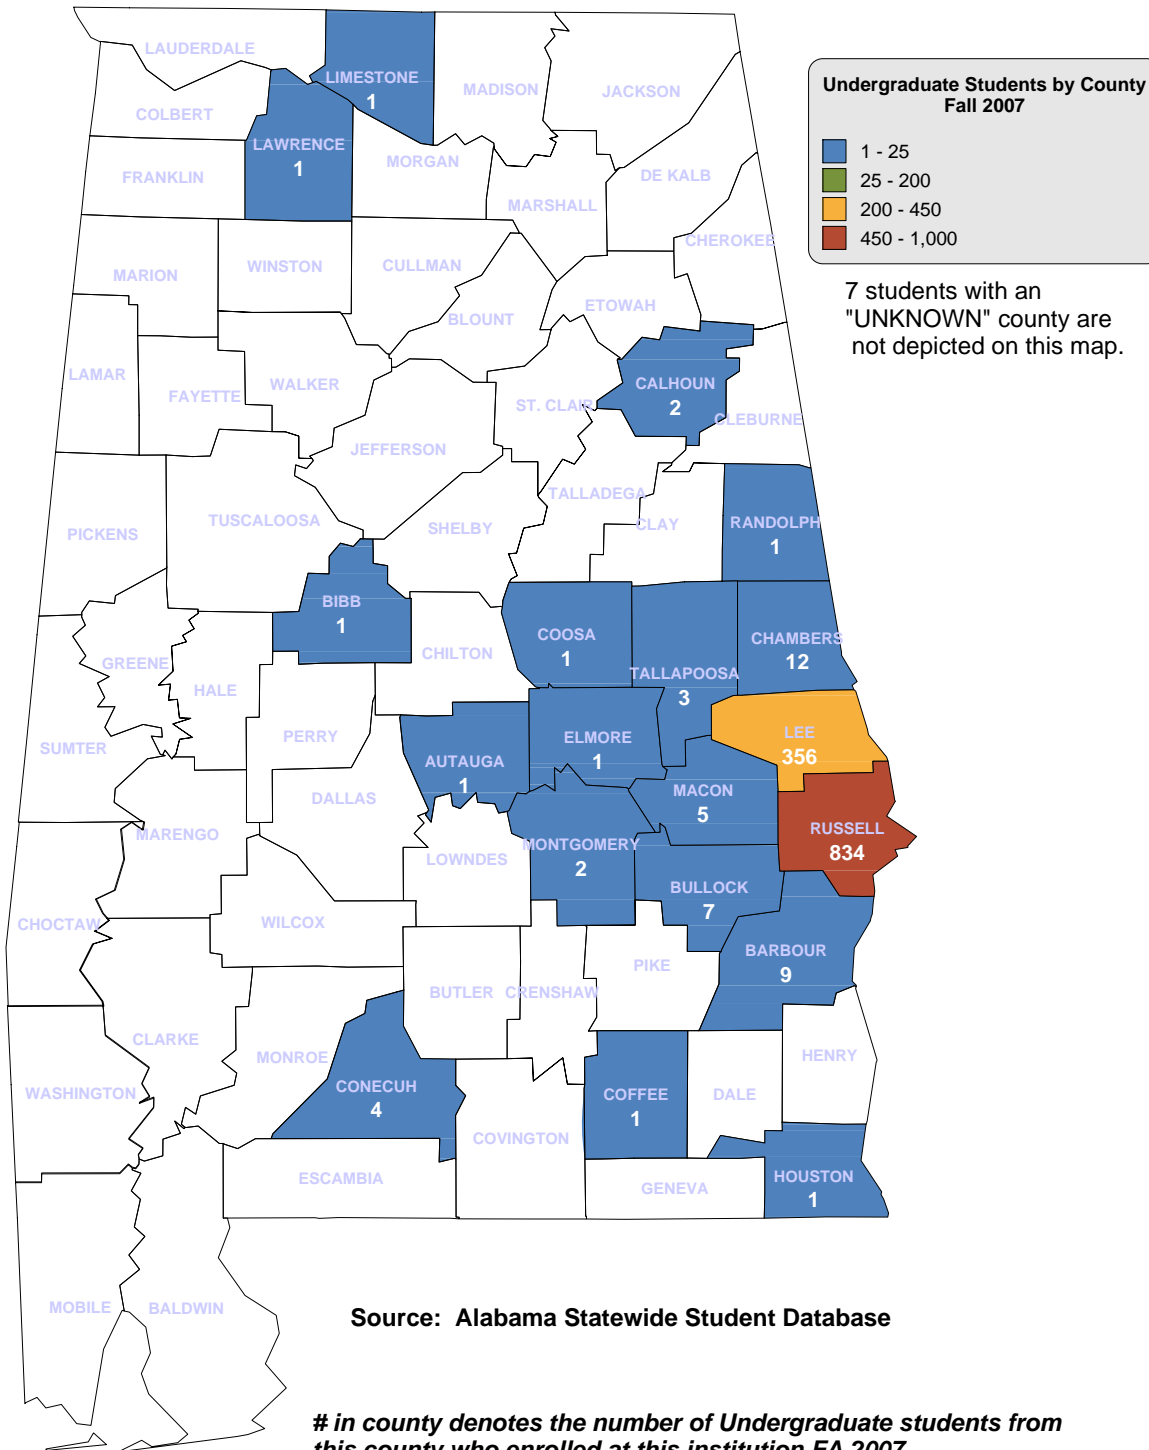

CHATTAHOOCHEE VALLEY COMMUNITY COLLEGE