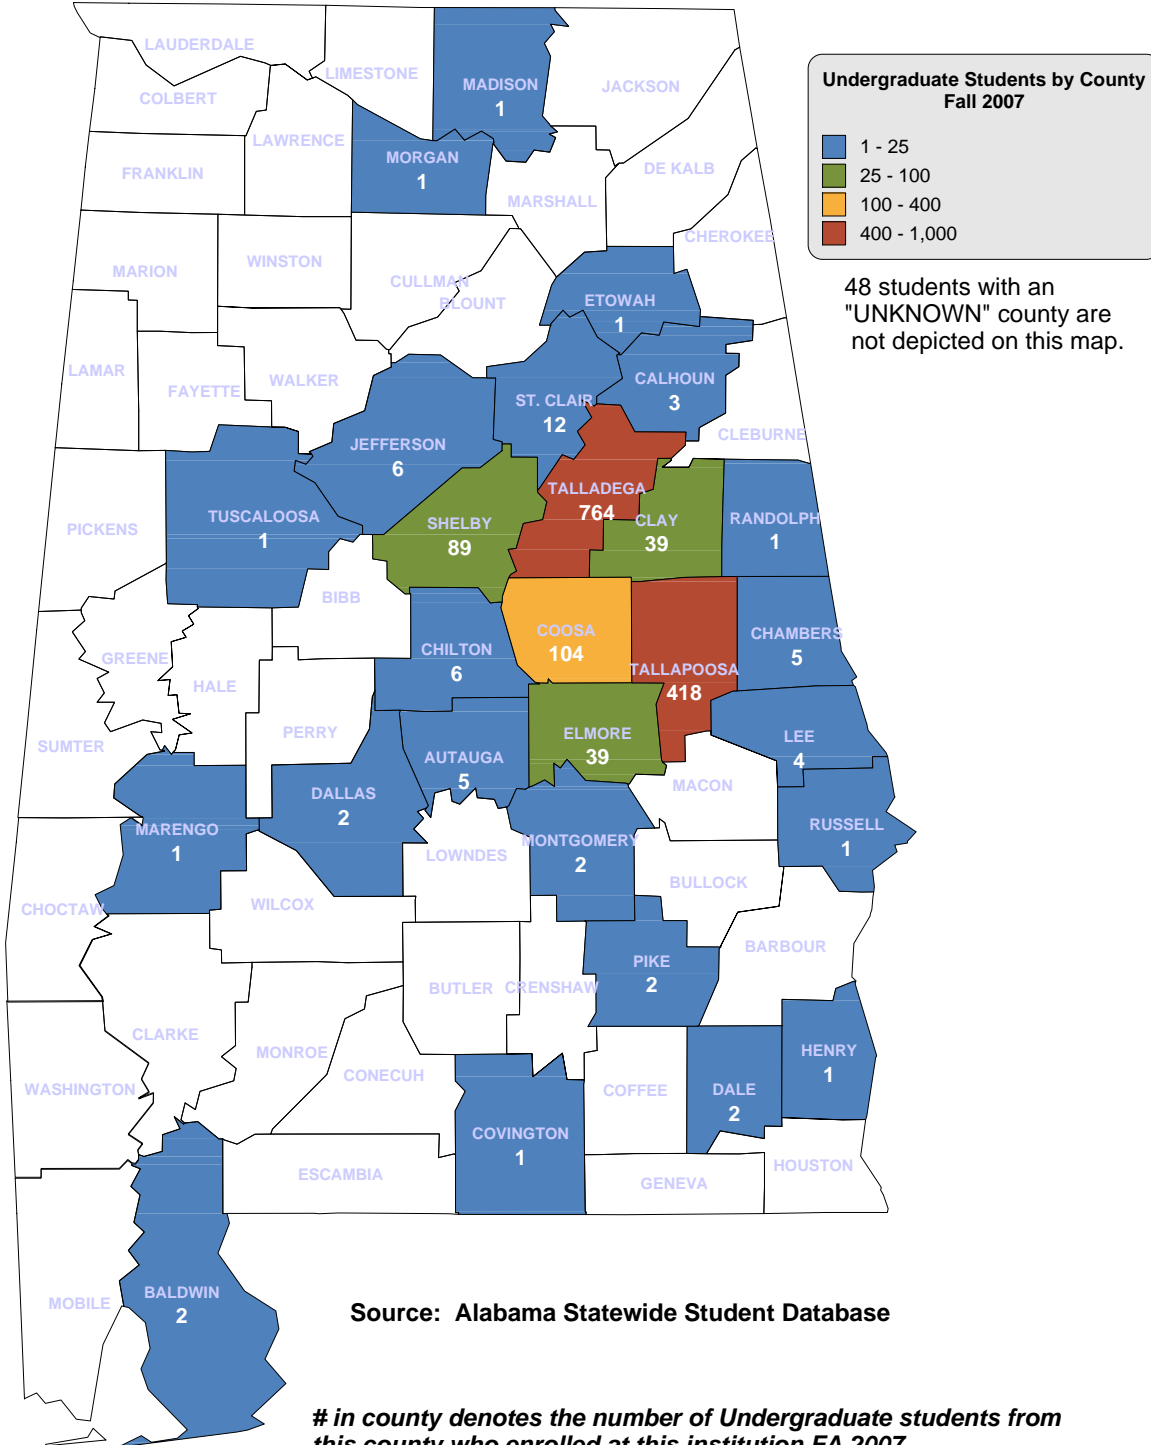

CENTRAL ALABAMA COMMUNITY COLLEGE