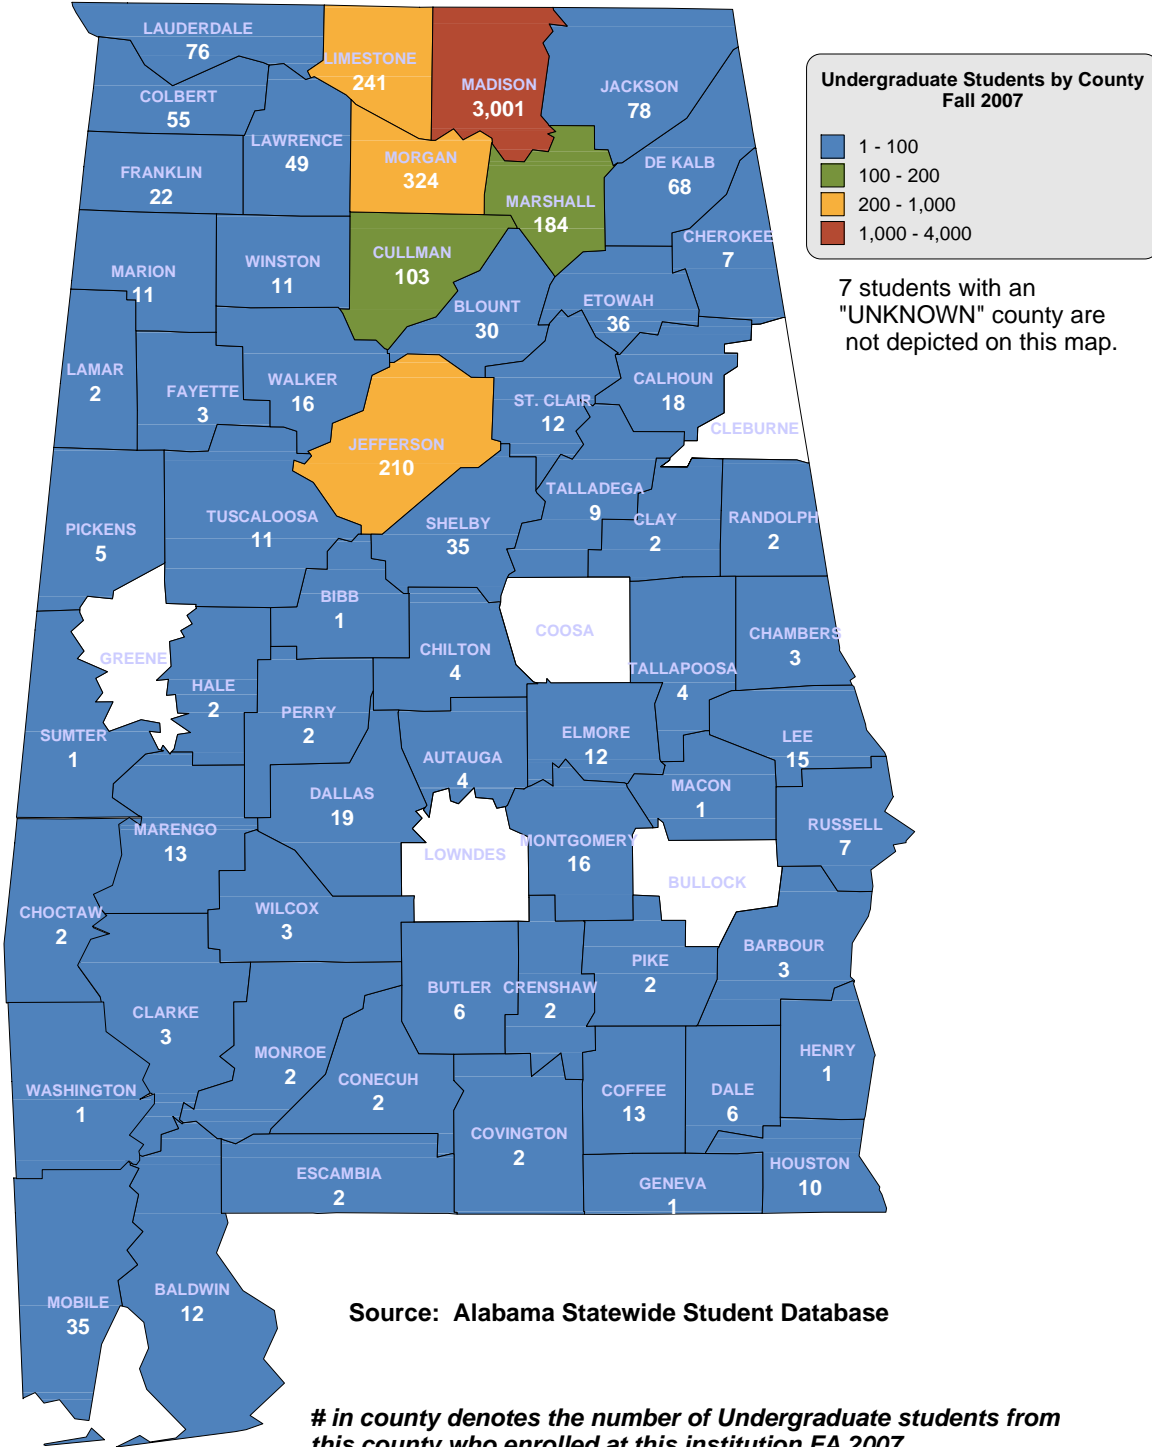

UNIVERSITY OF ALABAMA IN HUNTSVILLE