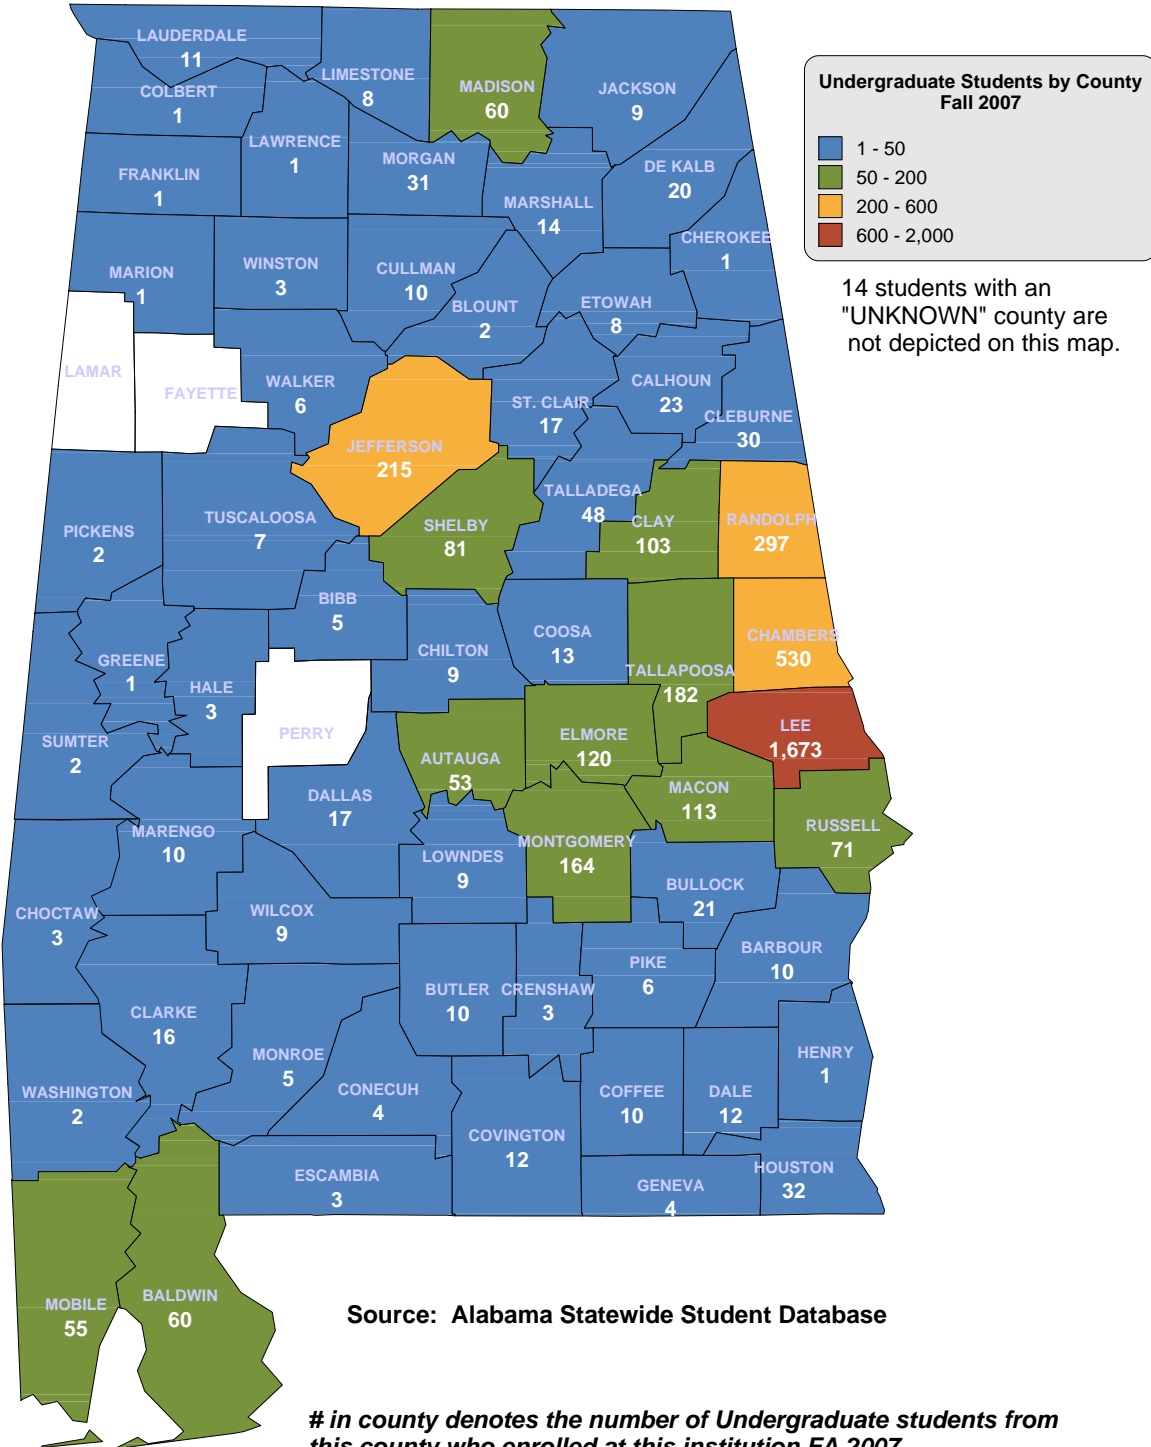

REID STATE TECHNICAL COLLEGE

SHELTON STATE COMMUNITY COLLEGE

SNEAD STATE COMMUNITY COLLEGE

SOUTHERN UNION STATE COMMUNITY COLLEGE

Source: Alabama Statewide Student Database

in county denotes the number of Undergraduate students from this county who enrolled at this institution FA 2007.