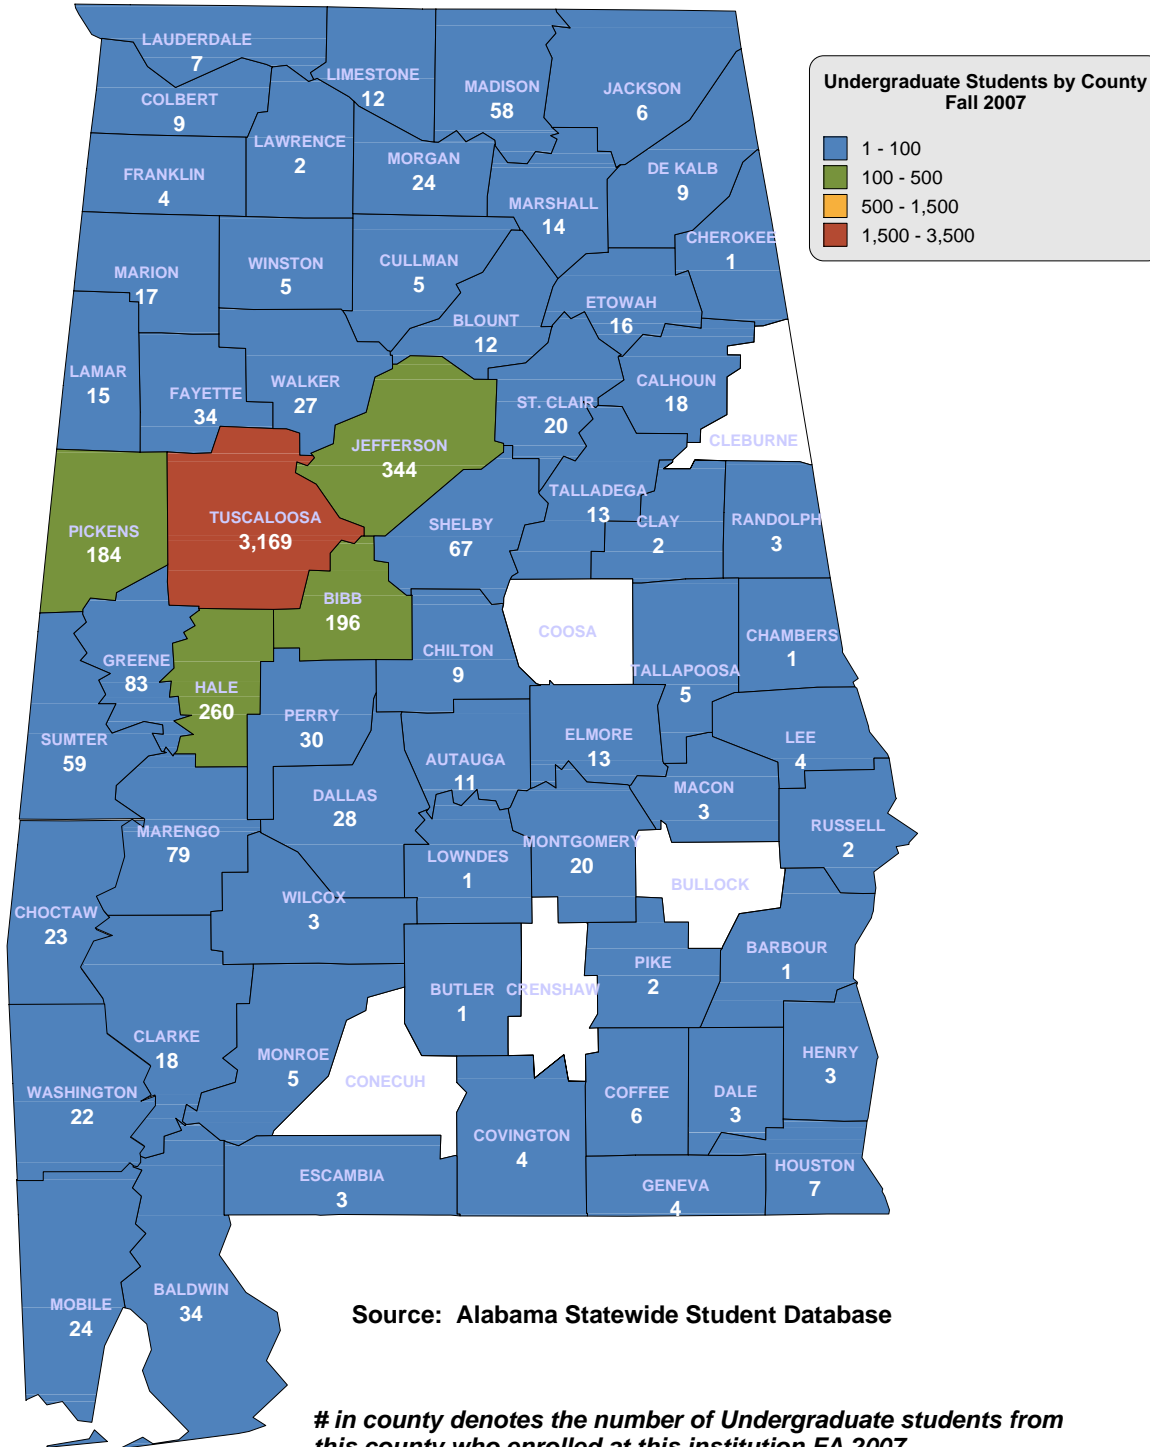

SHELTON STATE COMMUNITY COLLEGE