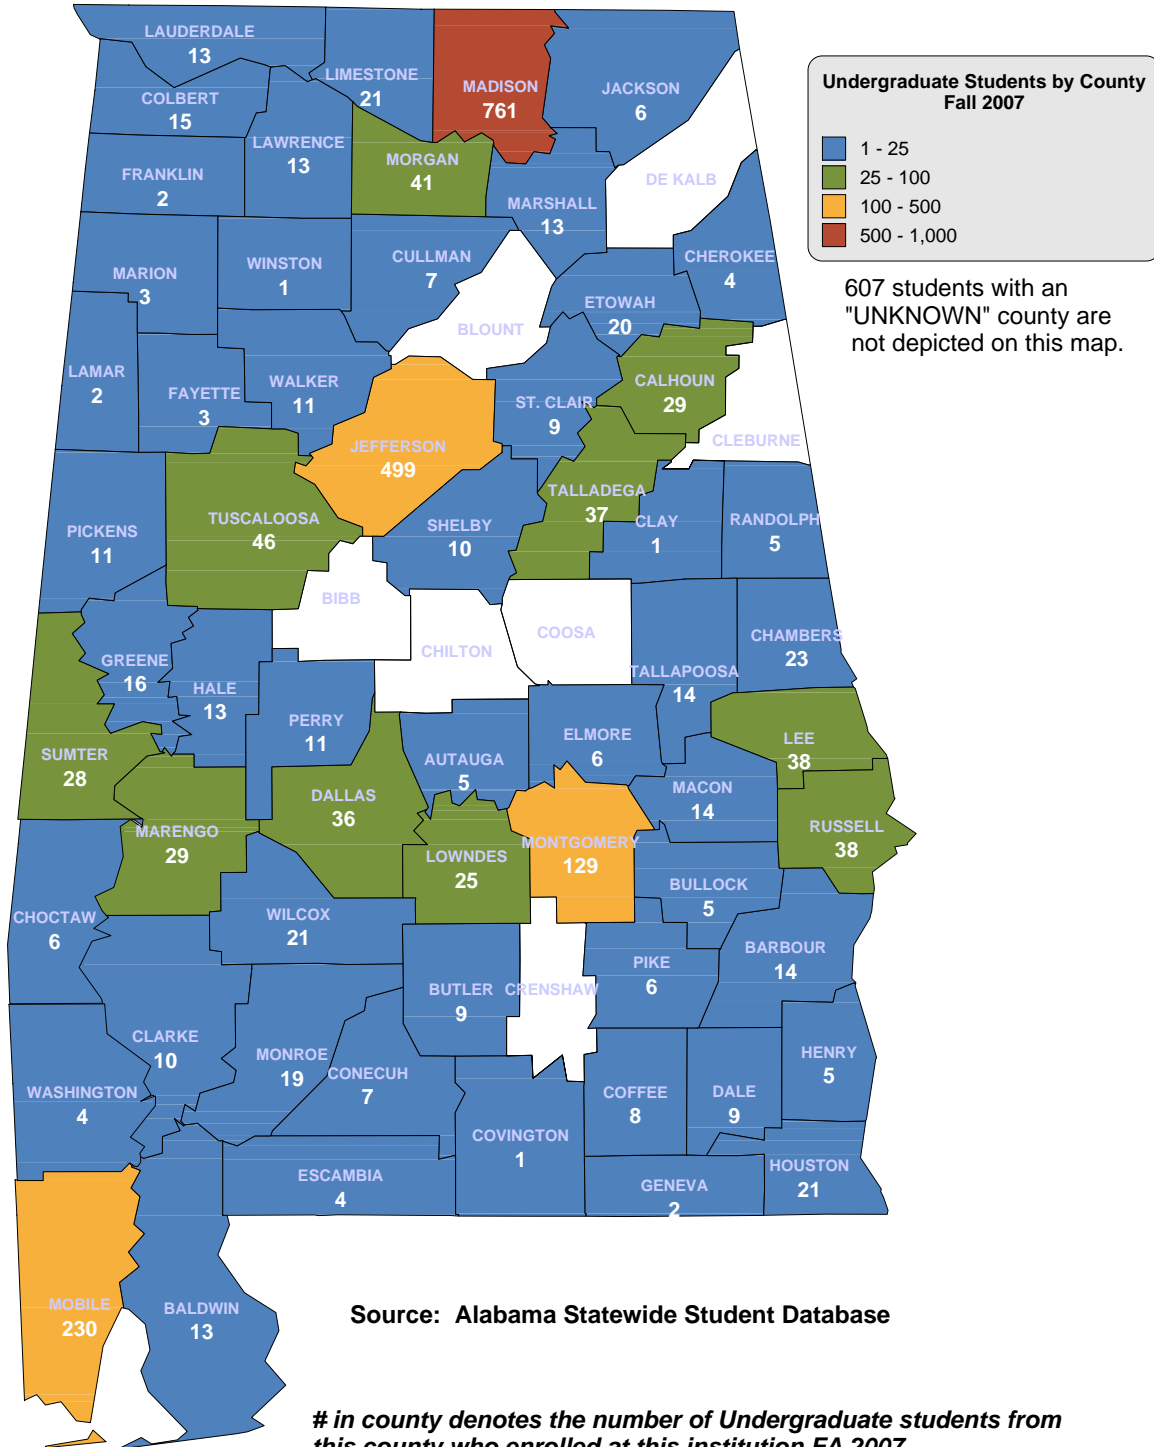

ALABAMA A&M UNIVERSITY

Source: Alabama Statewide Student Database

in county denotes the number of Undergraduate students from this county who enrolled at this institution FA 2007.