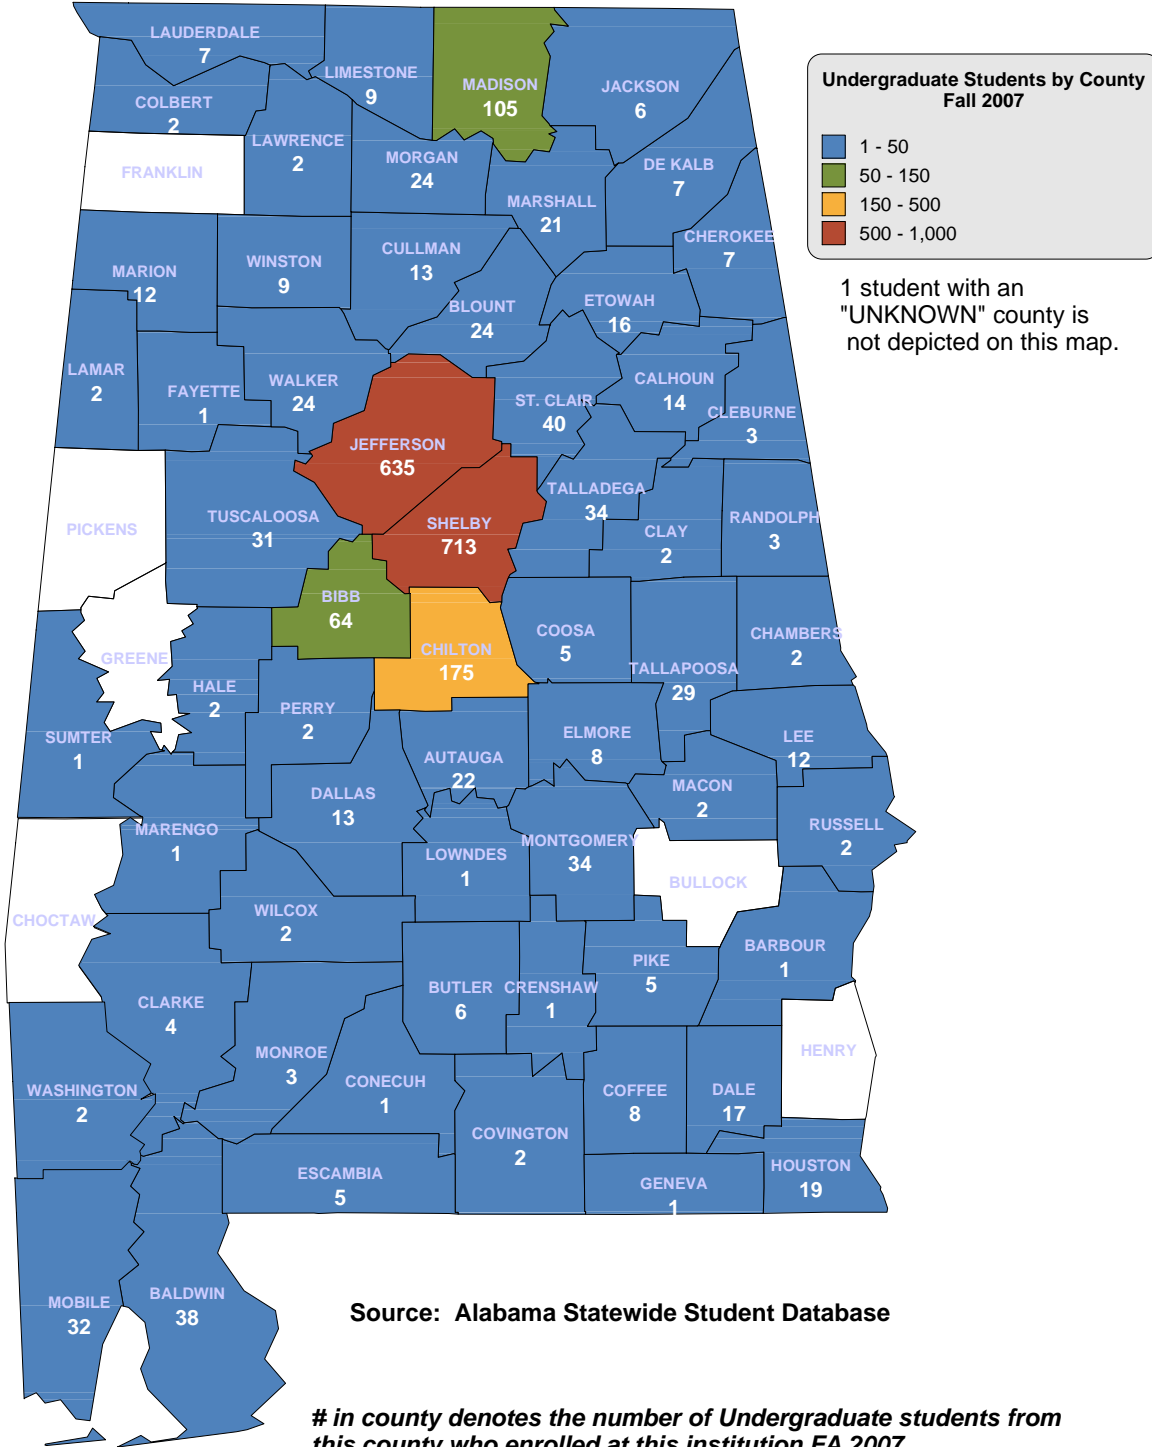

UNIVERSITY OF MONTEVALLO

Source: Alabama Statewide Student Database

in county denotes the number of Undergraduate students from this county who enrolled at this institution FA 2007.