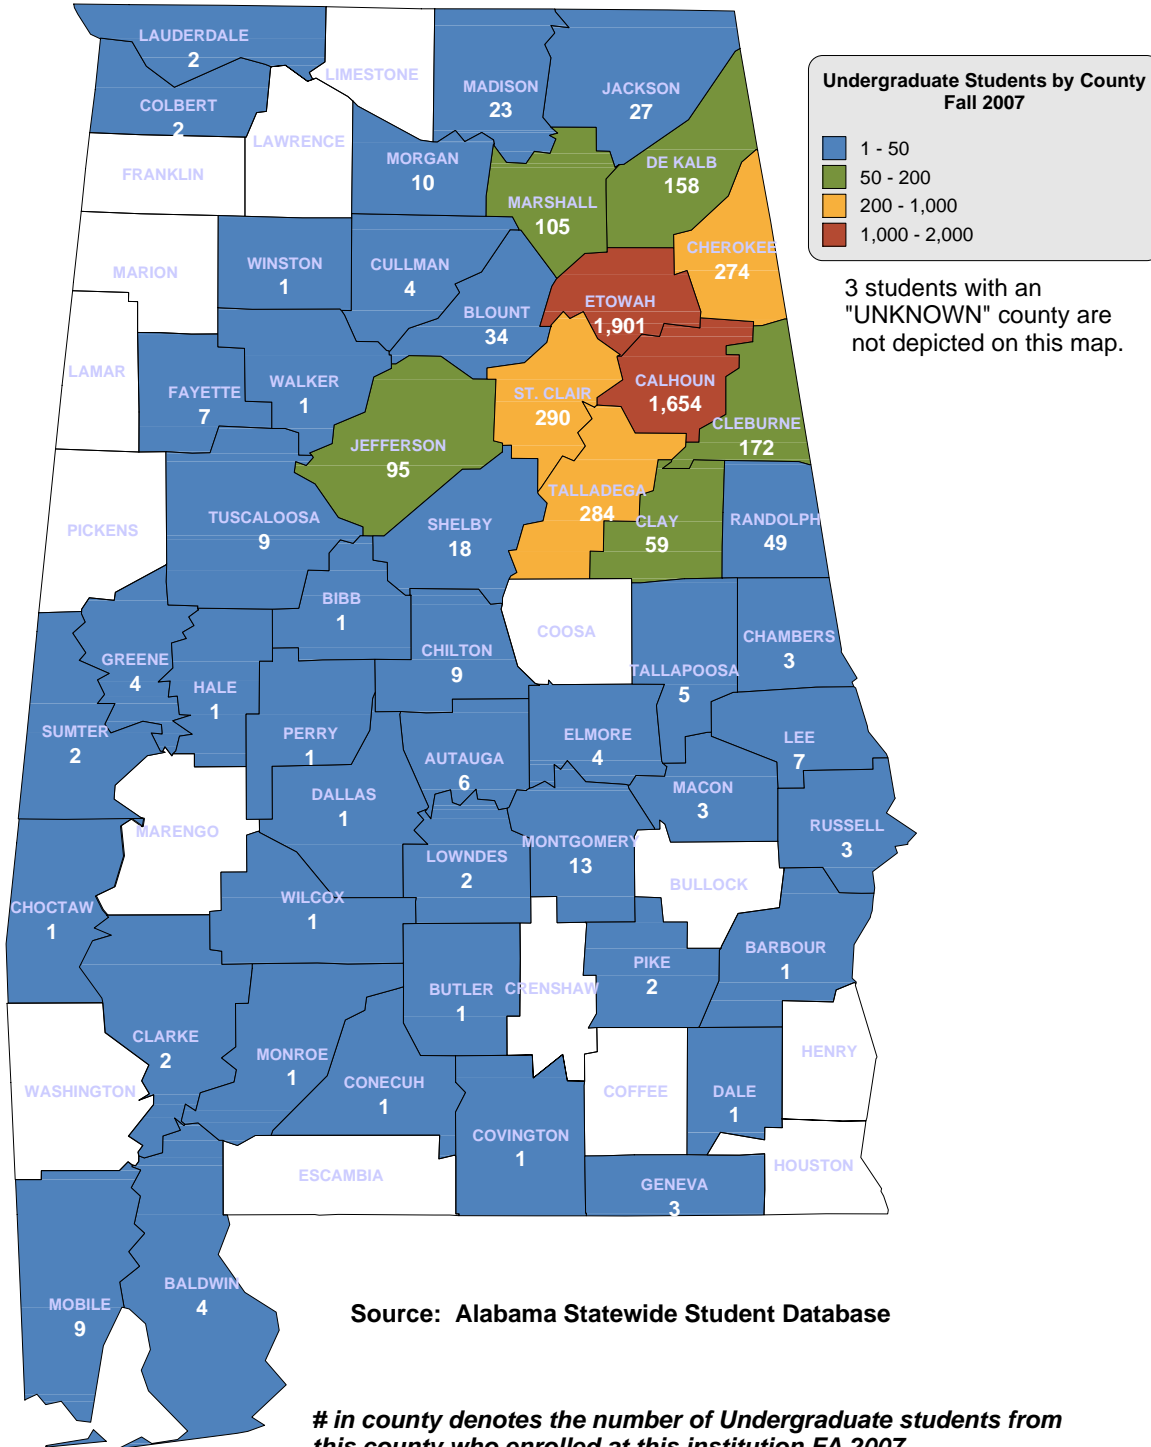

GADSDEN STATE COMMUNITY COLLEGE

Source: Alabama Statewide Student Database

in county denotes the number of Undergraduate students from this county who enrolled at this institution FA 2007.