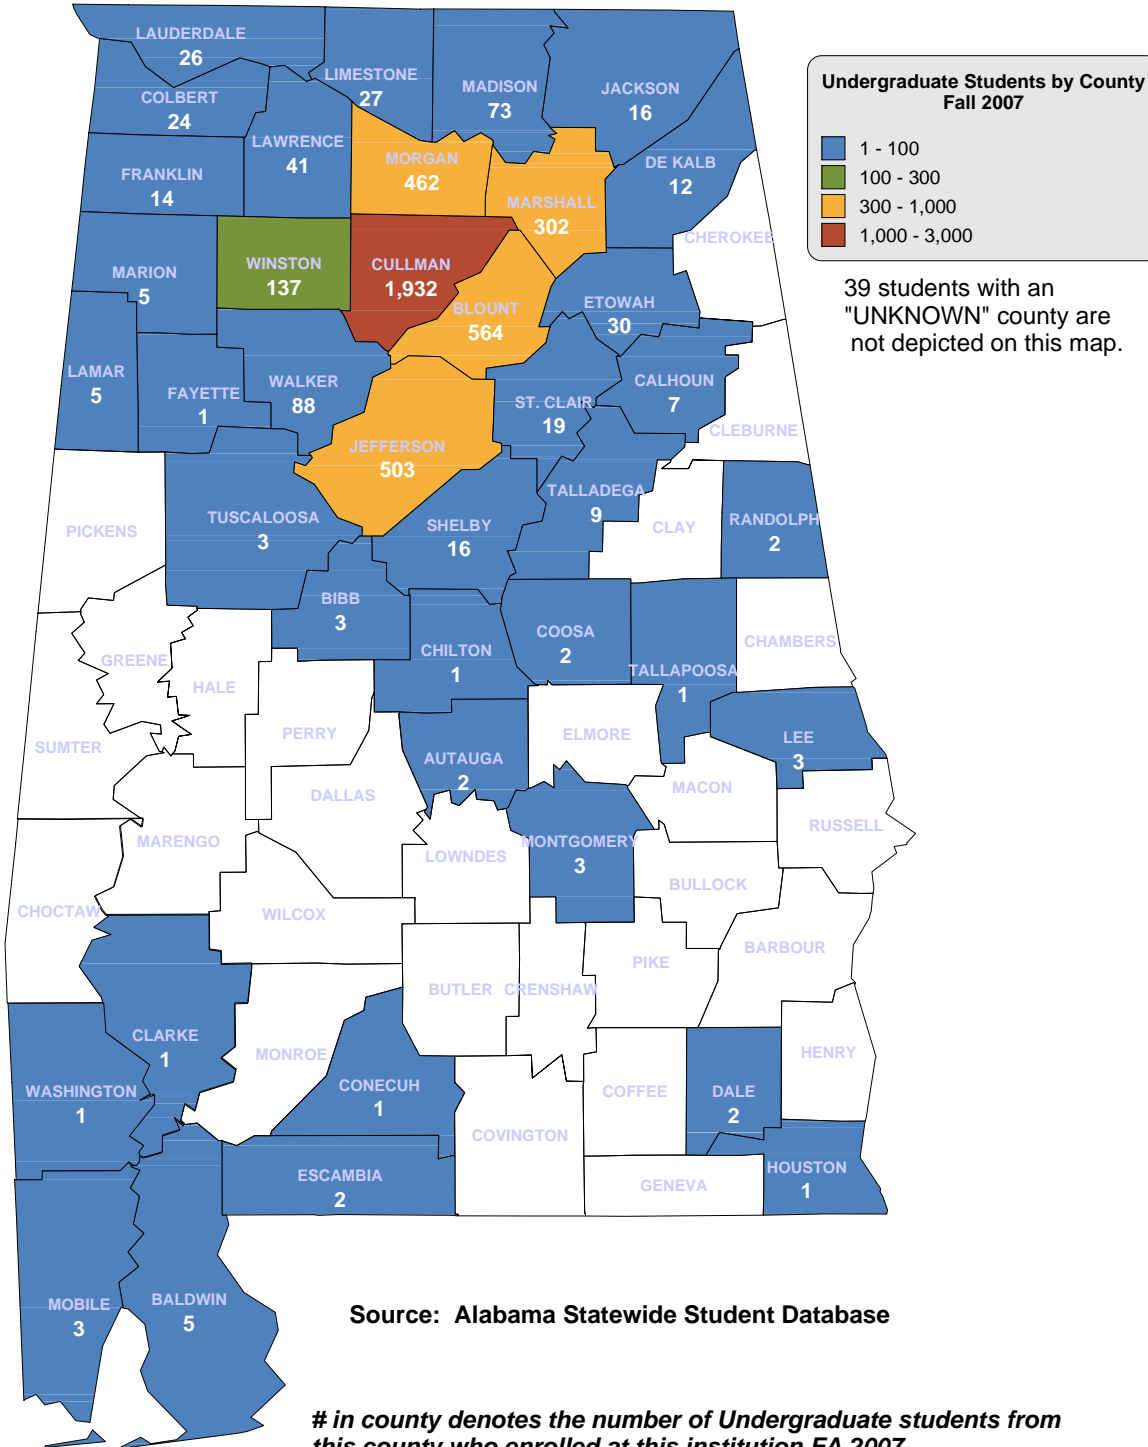

WALLACE STATE COMMUNITY COLLEGE HANCEVILLE