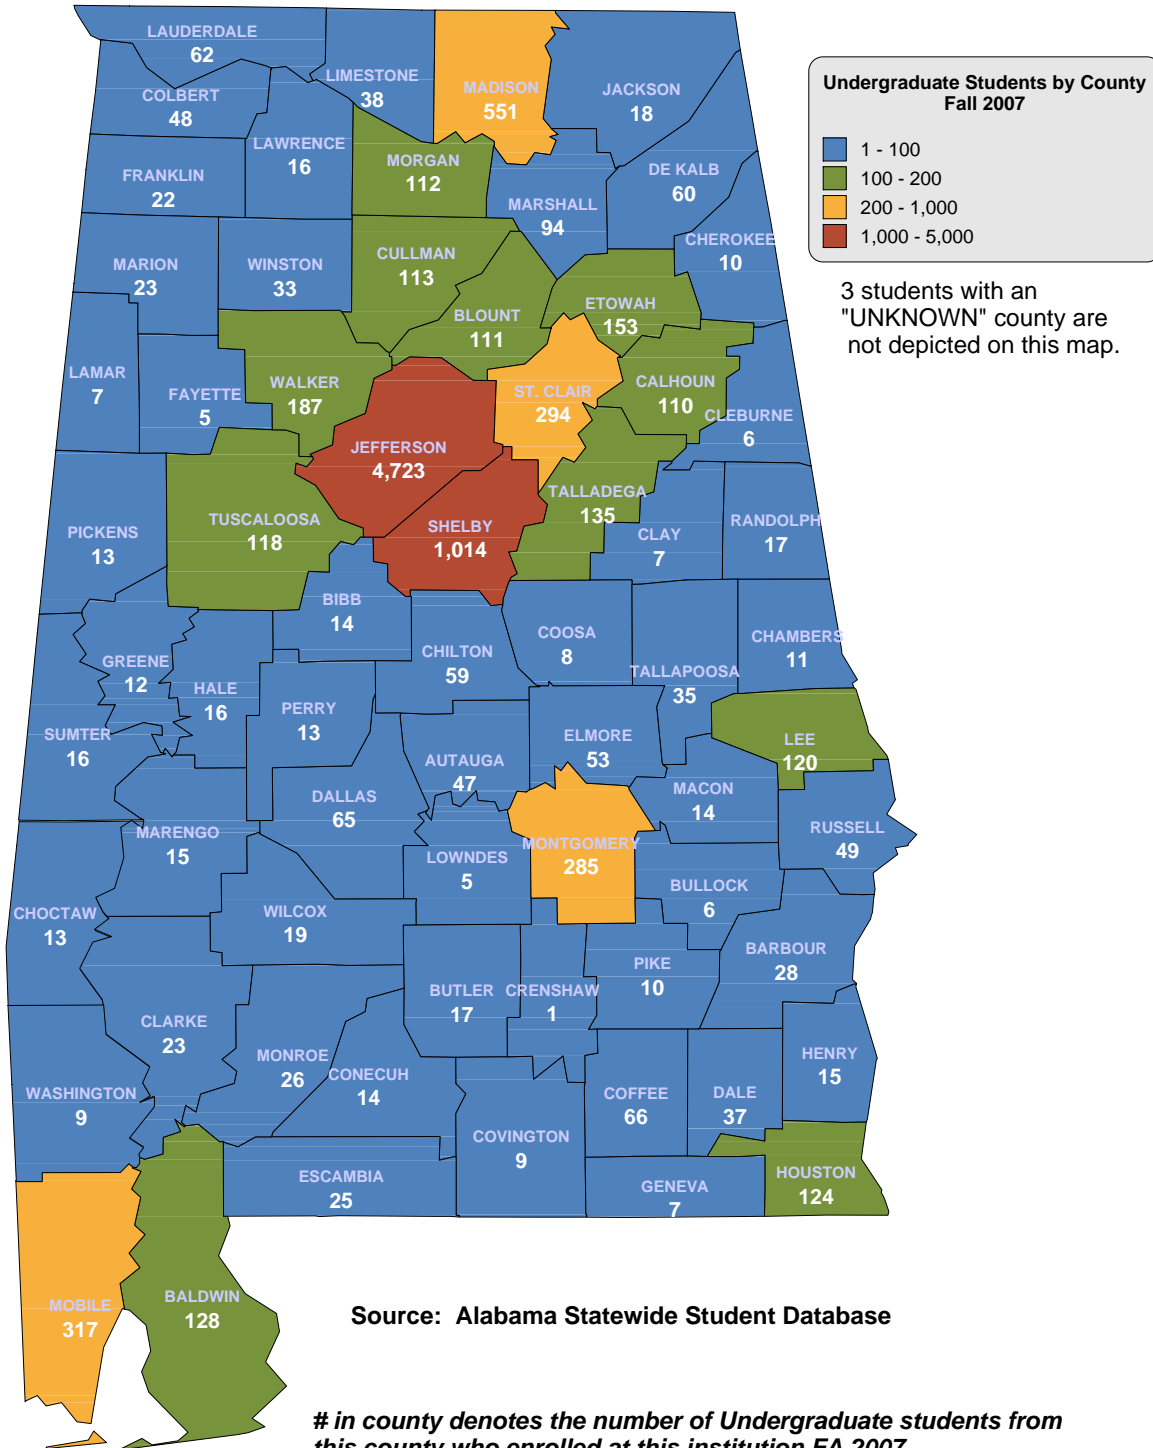

Source: Alabama Statewide Student Database

in county denotes the number of Undergraduate students from this county who enrolled at this institution FA 2007.

UNIVERSITY OF ALABAMA

UNIVERSITY OF ALABAMA AT BIRMINGHAM