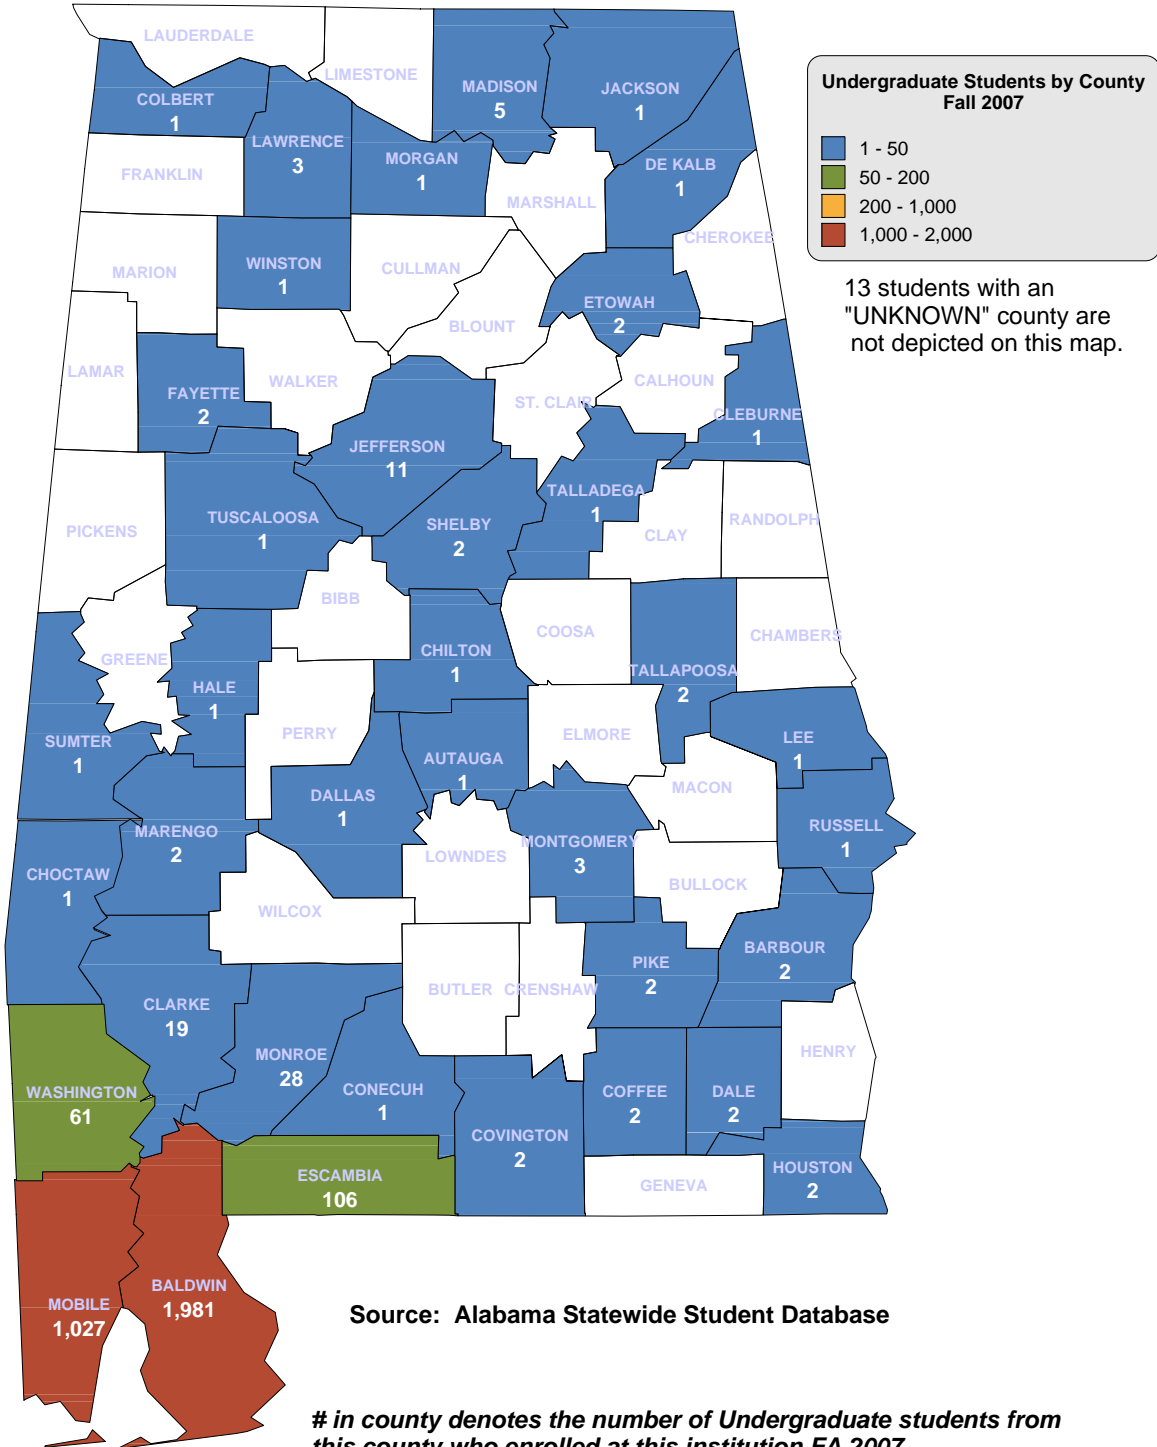

ENTERPRISE-OZARK COMMUNITY COLLEGE

Source: Alabama Statewide Student Database

in county denotes the number of Undergraduate students from this county who enrolled at this institution FA 2007.

FAULKNER STATE COMMUNITY COLLEGE