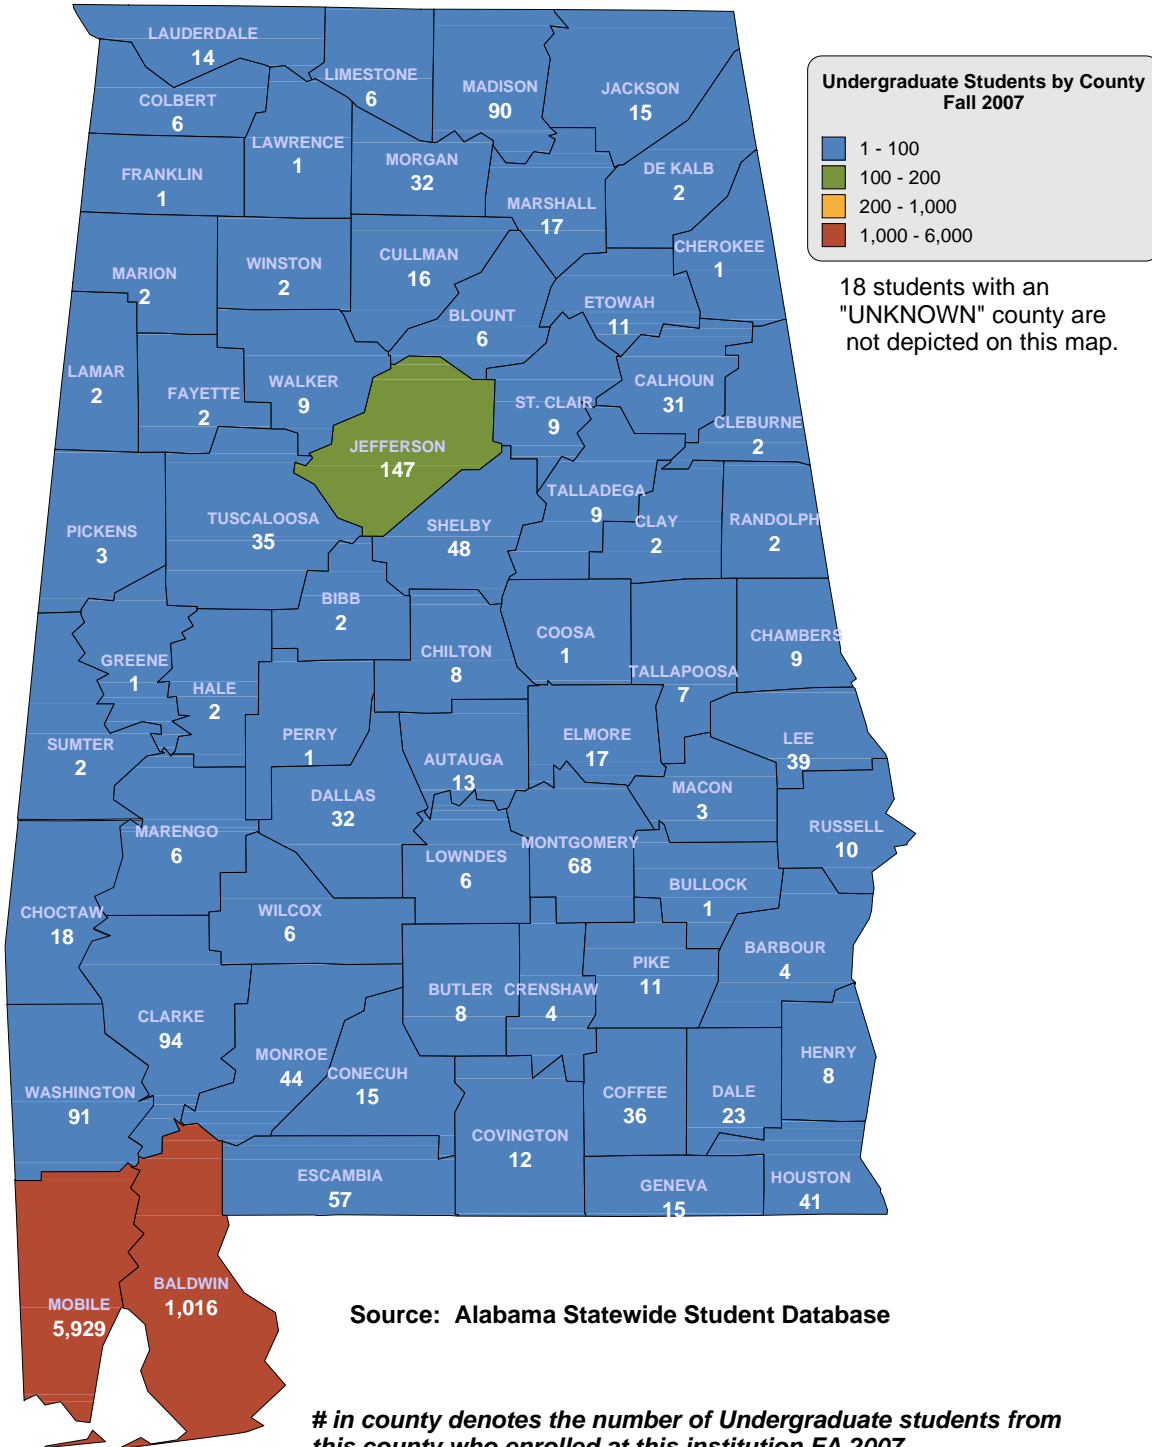

UNIVERSITY OF NORTH ALABAMA

Source: Alabama Statewide Student Database

in county denotes the number of Undergraduate students from this county who enrolled at this institution FA 2007.

UNIVERSITY OF SOUTH ALABAMA