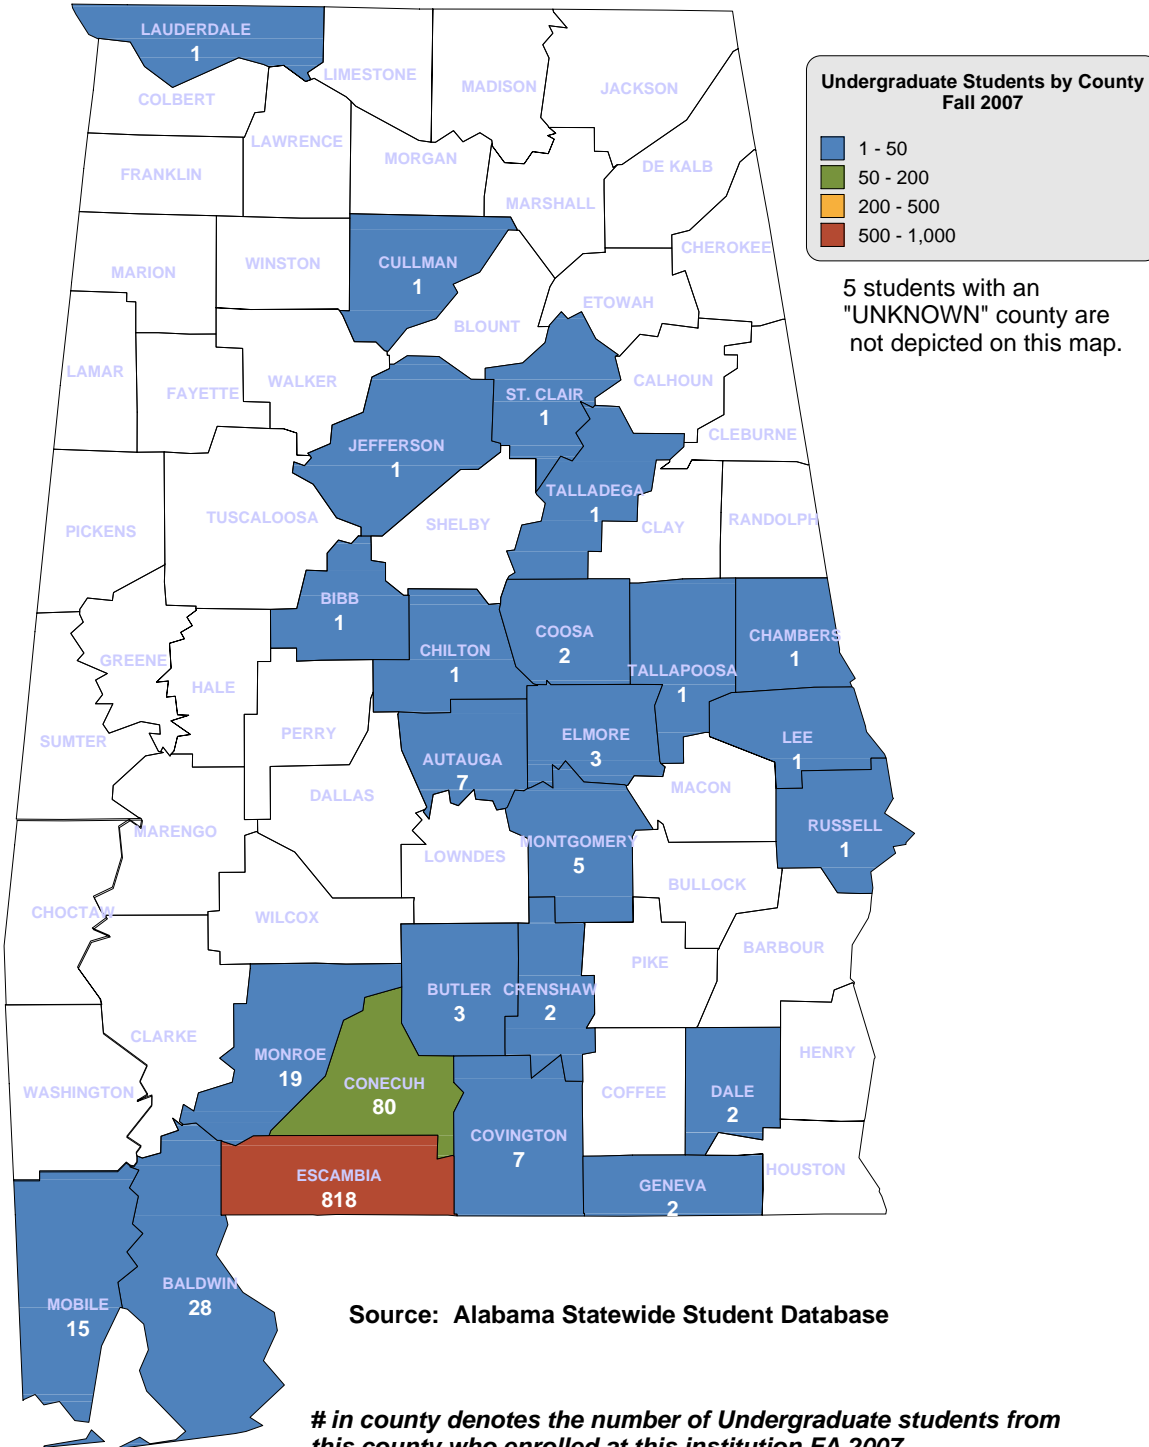

JEFFERSON DAVIS COMMUNITY COLLEGE

Source: Alabama Statewide Student Database

in county denotes the number of Undergraduate students from this county who enrolled at this institution FA 2007.