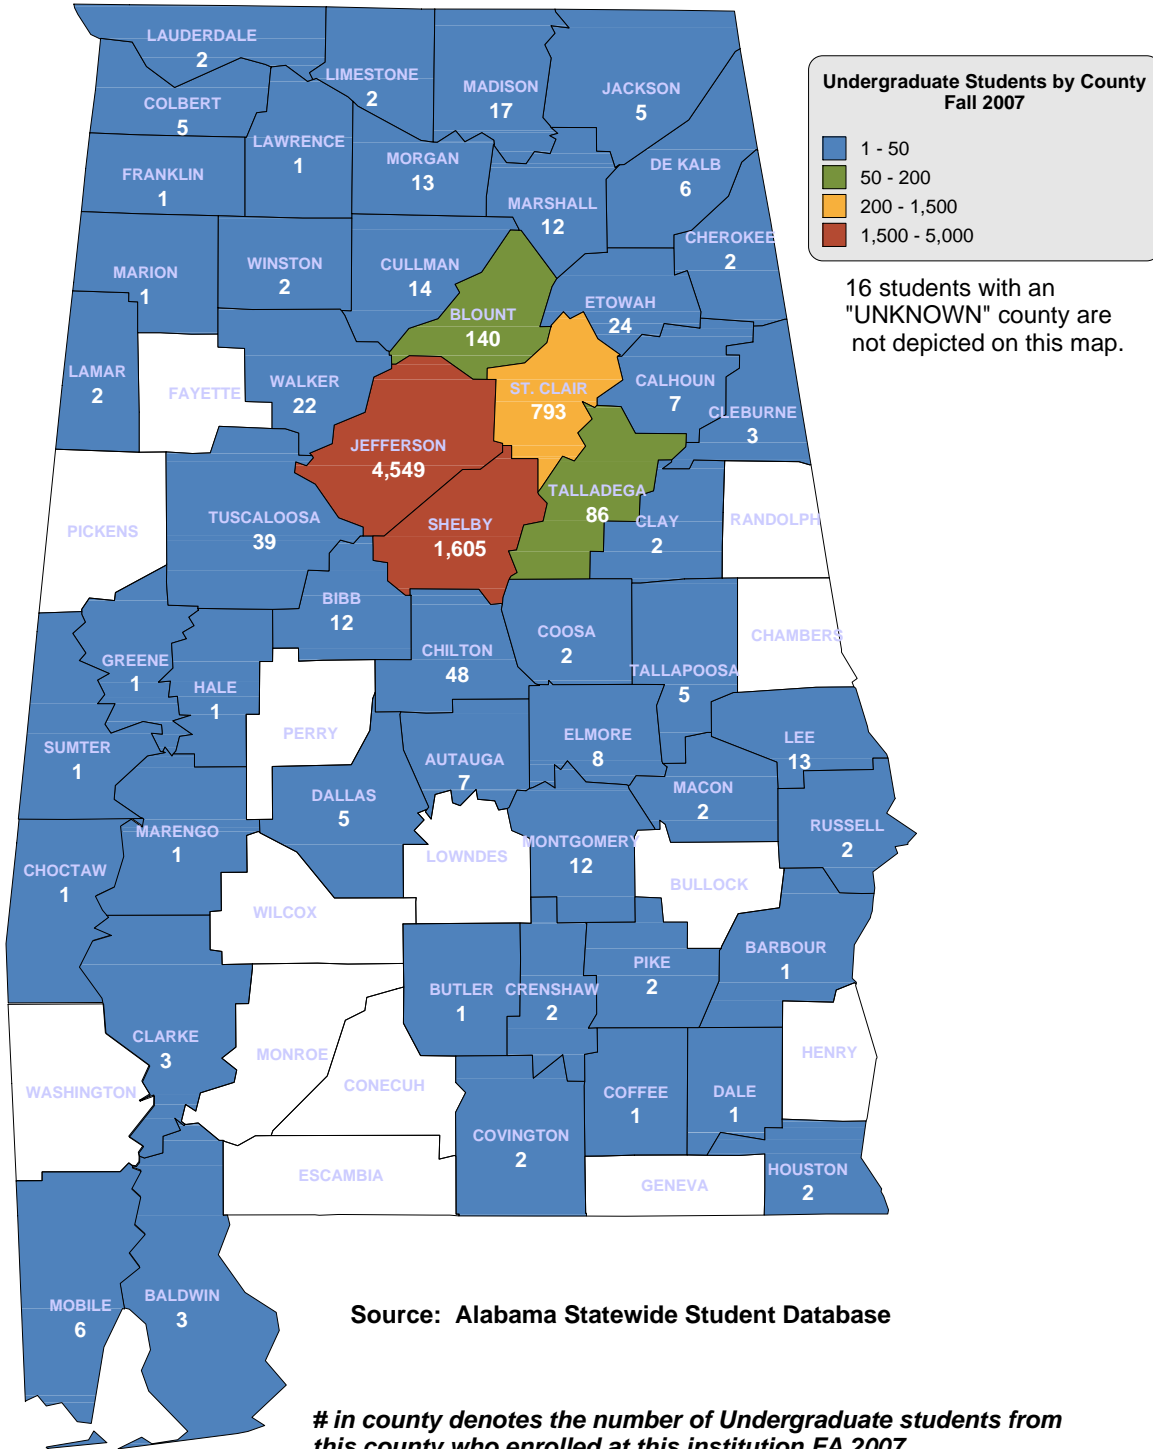

JEFFERSON STATE COMMUNITY COLLEGE