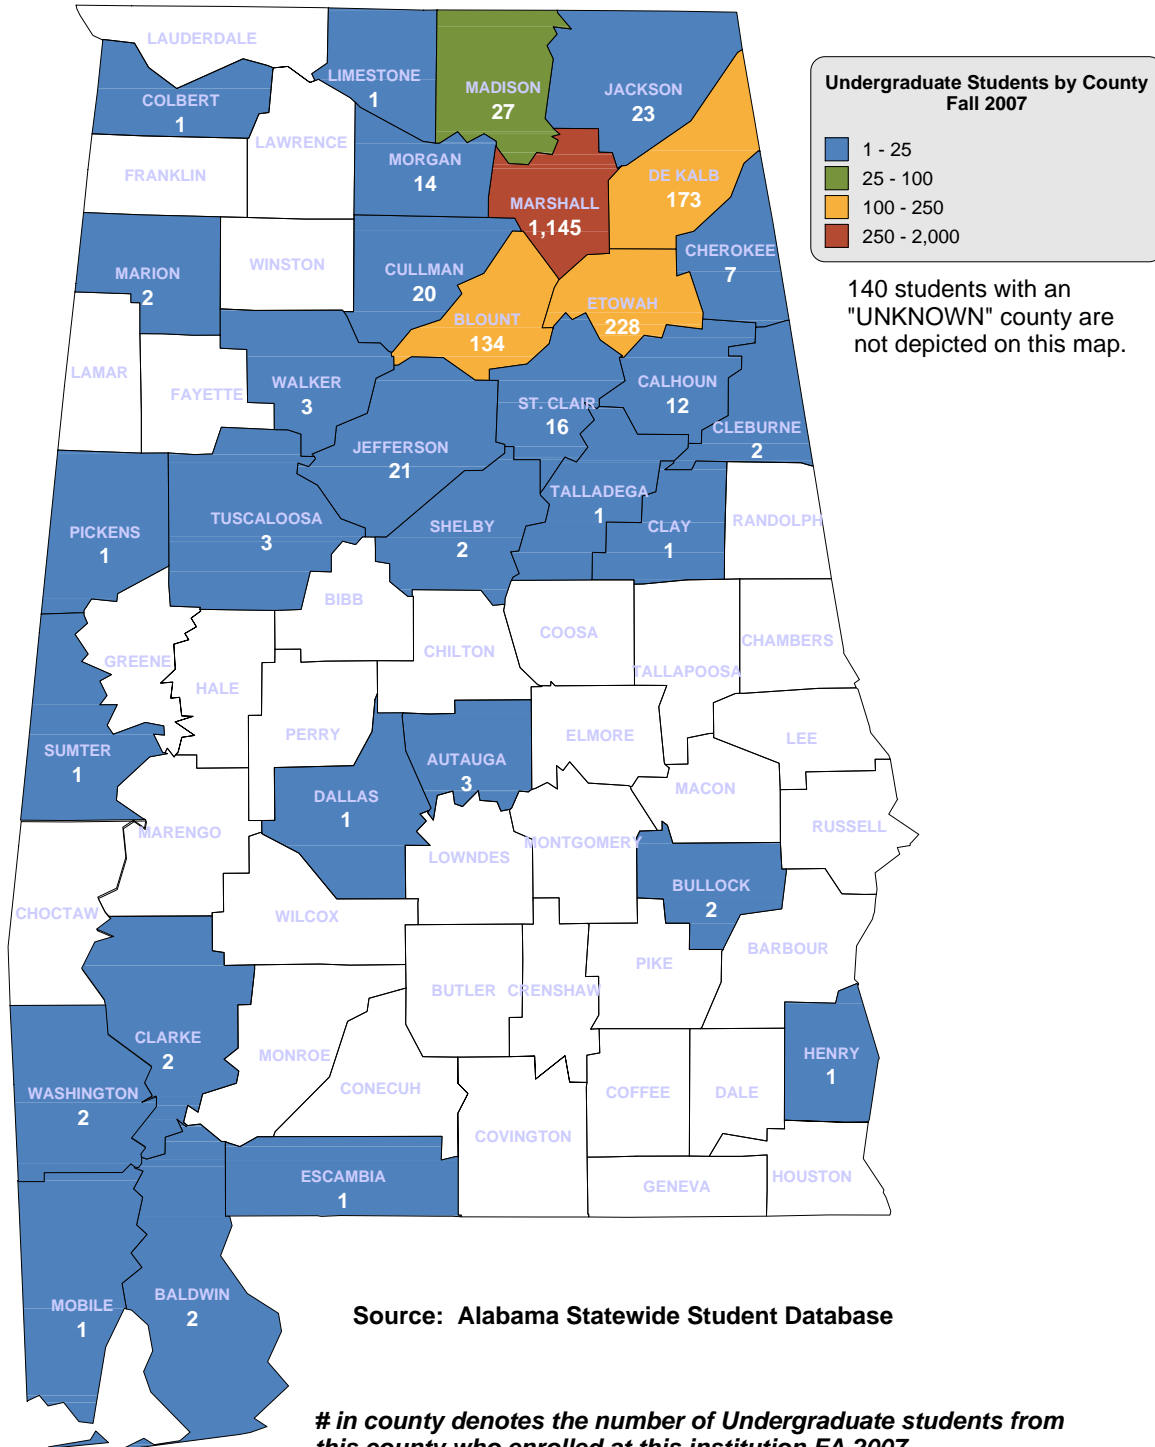

SNEAD STATE COMMUNITY COLLEGE