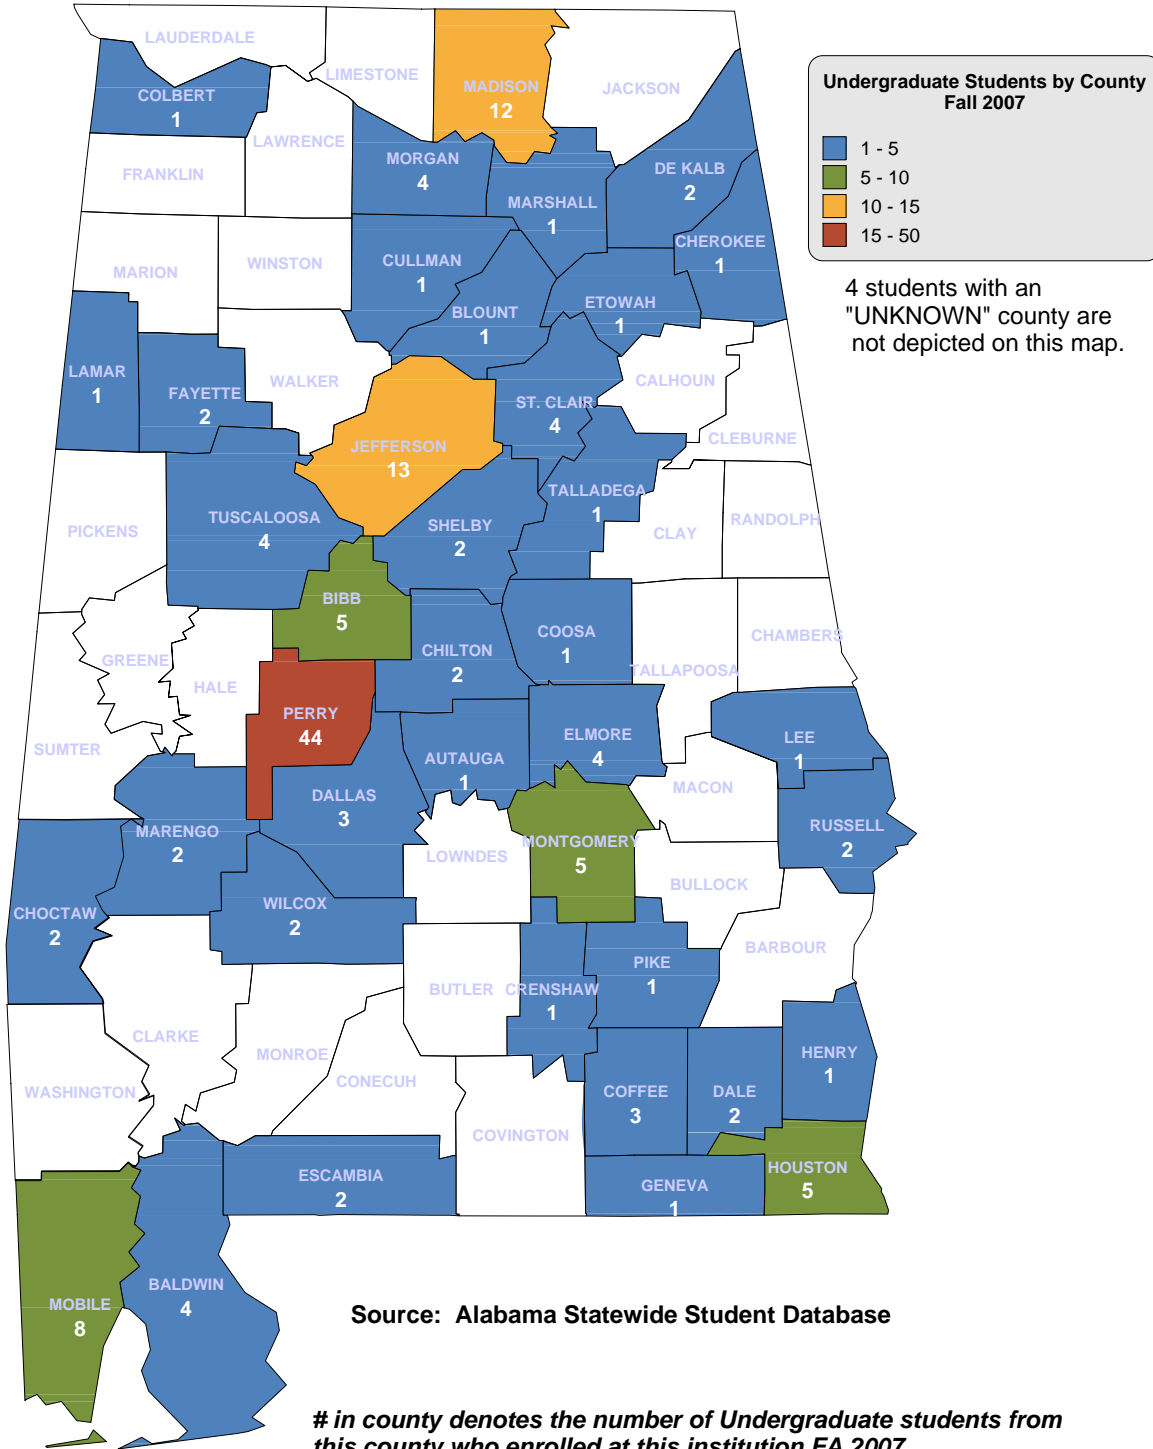

MARION MILITARY INSTITUTE