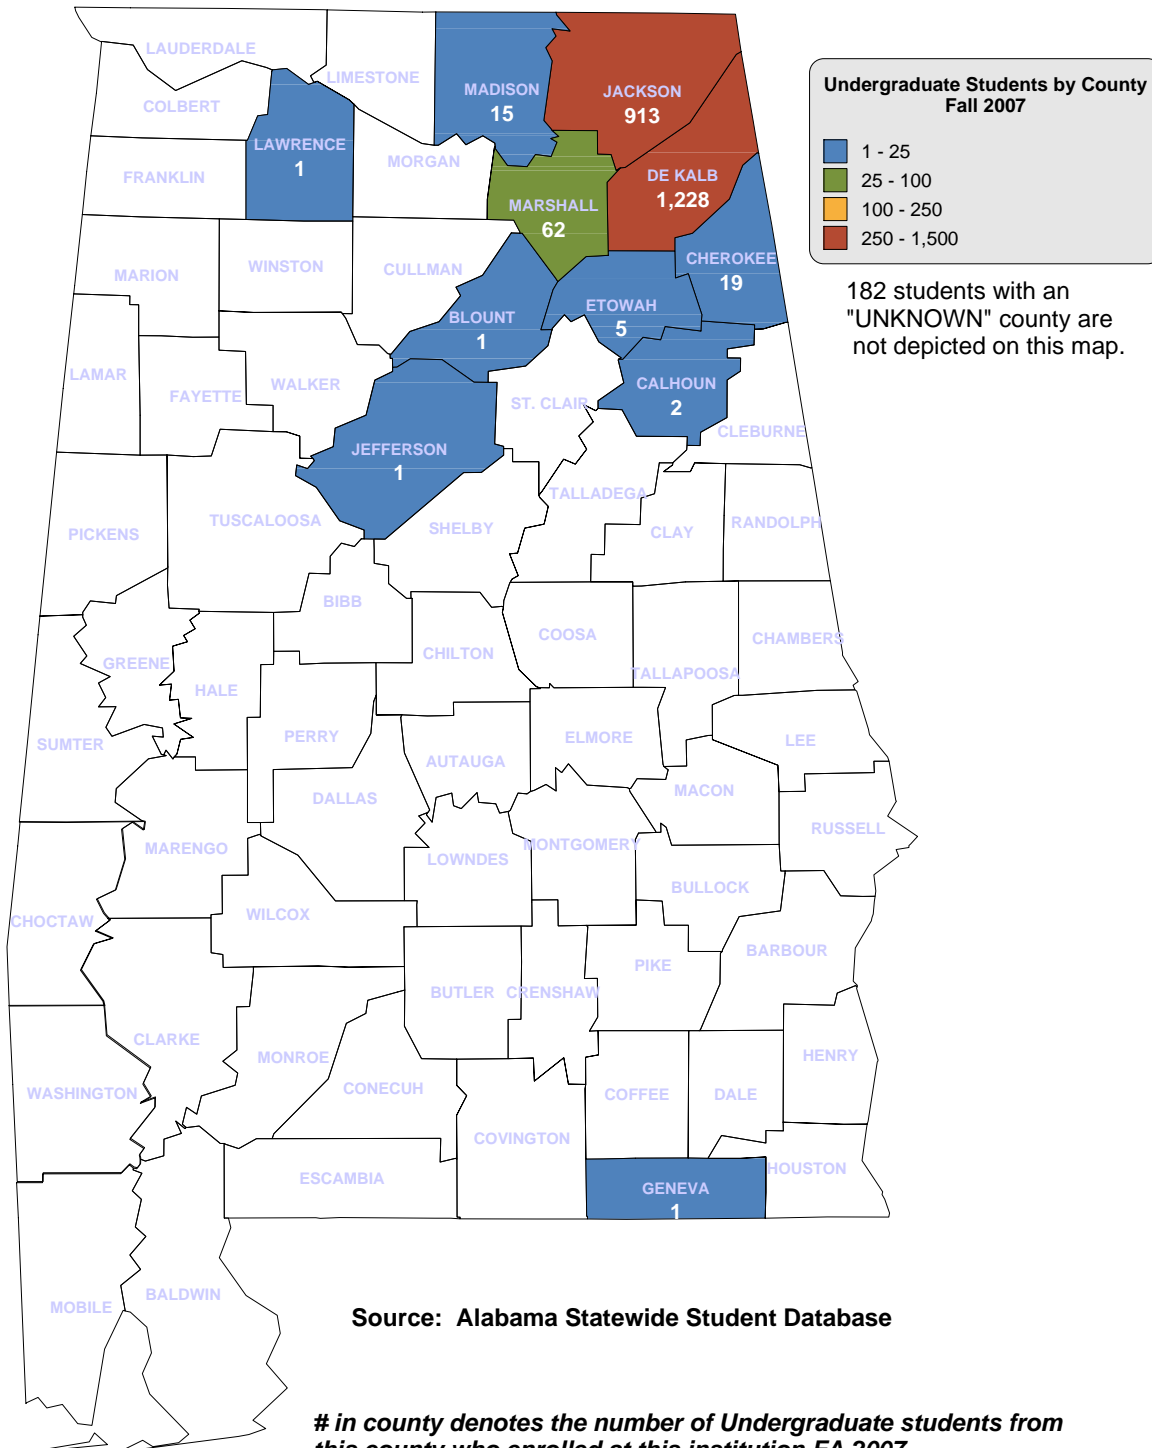

NORTHEAST ALABAMA COMMUNITY COLLEGE