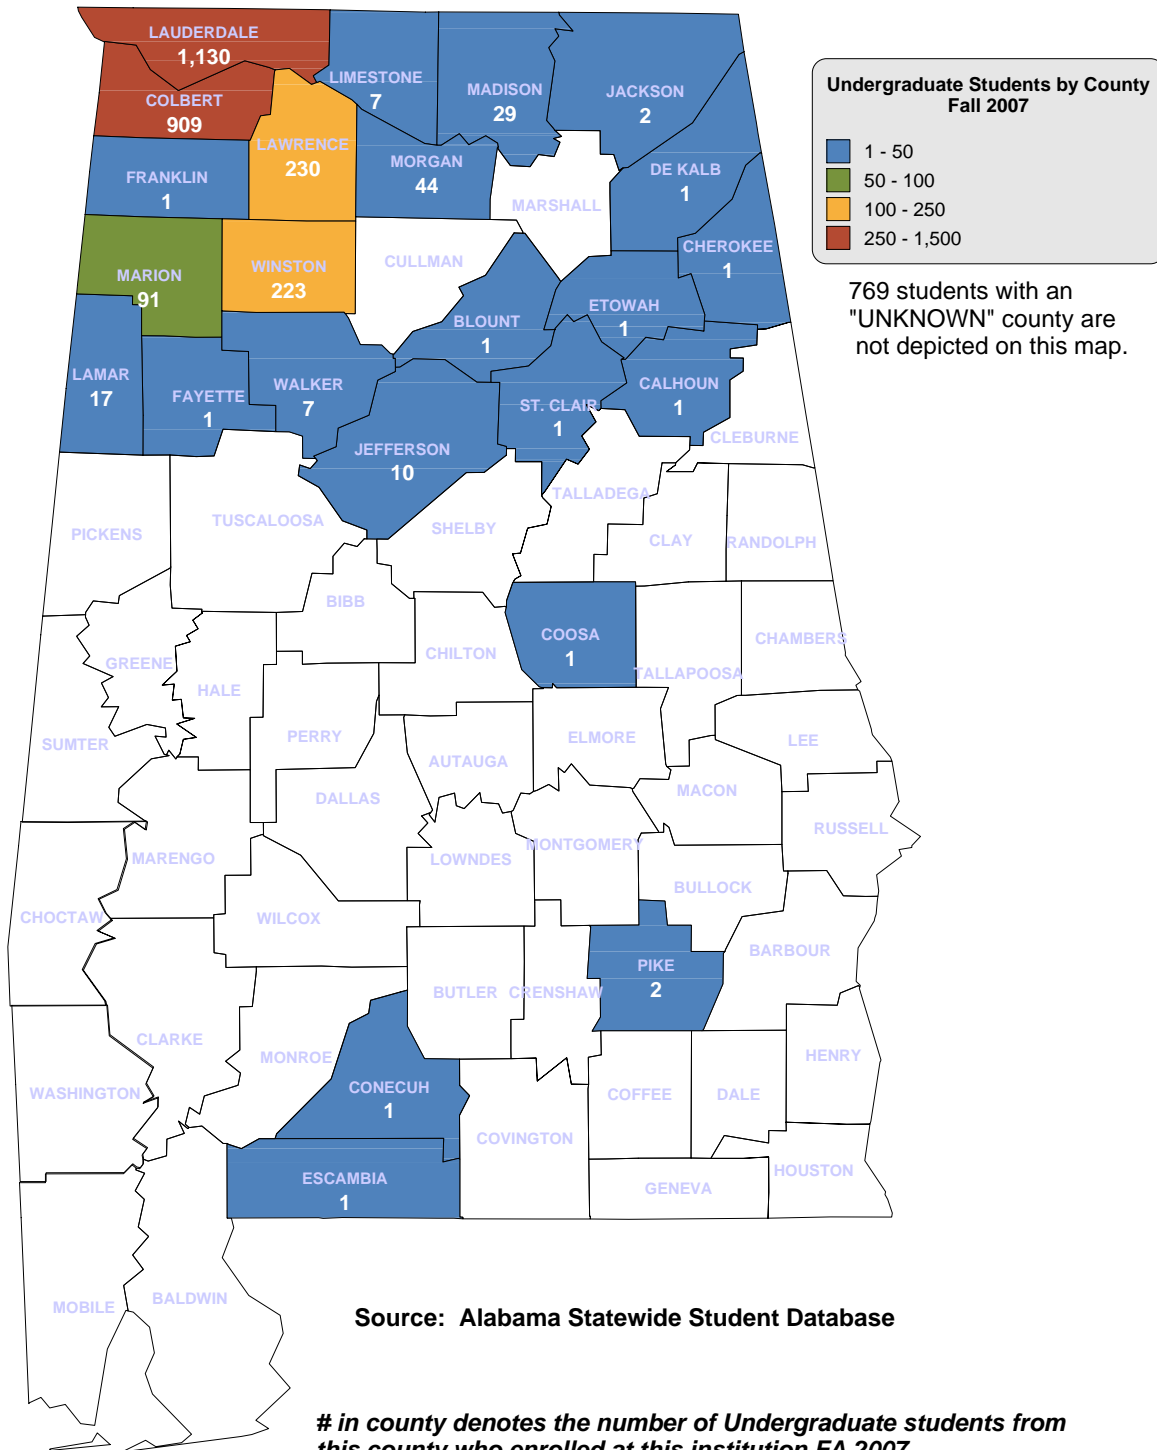

LURLEEN B. WALLACE COMMUNITY COLLEGE

MARION MILITARY INSTITUTE

NORTHEAST ALABAMA COMMUNITY COLLEGE

NORTHWEST-SHOALS COMMUNITY COLLEGE

Source: Alabama Statewide Student Database

in county denotes the number of Undergraduate students from this county who enrolled at this institution FA 2007.