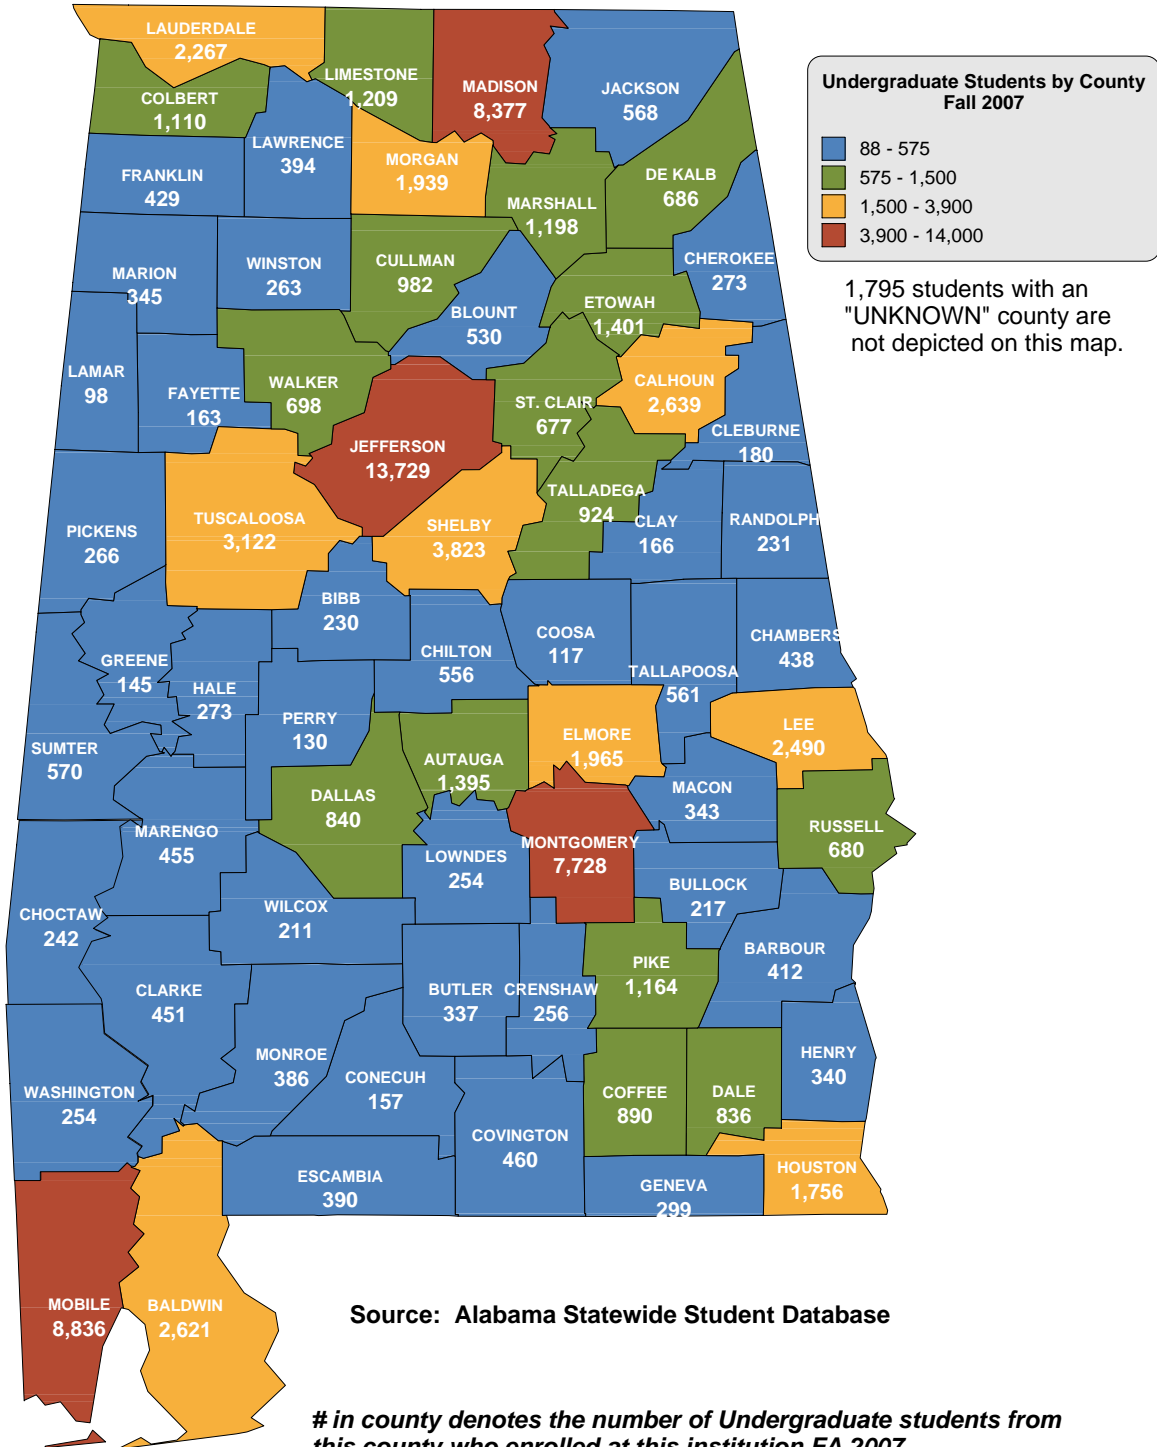

ALL ALABAMA PUBLIC 4-YEAR INSTITUTIONS

Source: Alabama Statewide Student Database

in county denotes the number of Undergraduate students from this county who enrolled at this institution FA 2007.