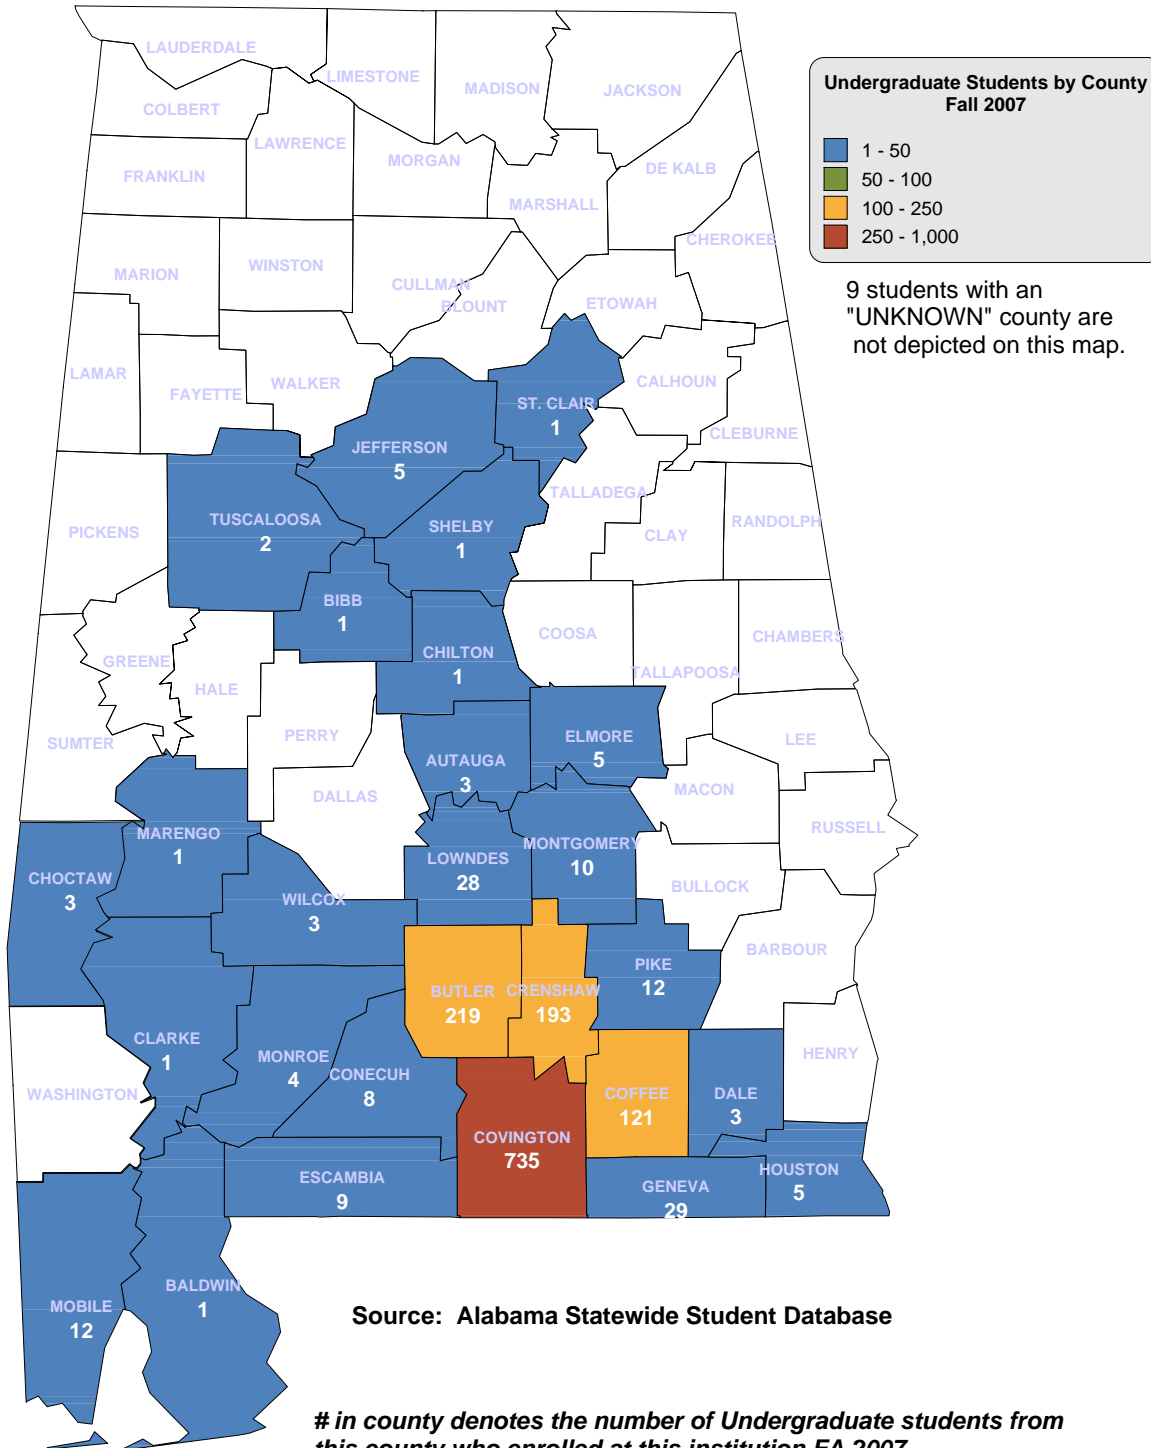

LURLEEN B. WALLACE COMMUNITY COLLEGE