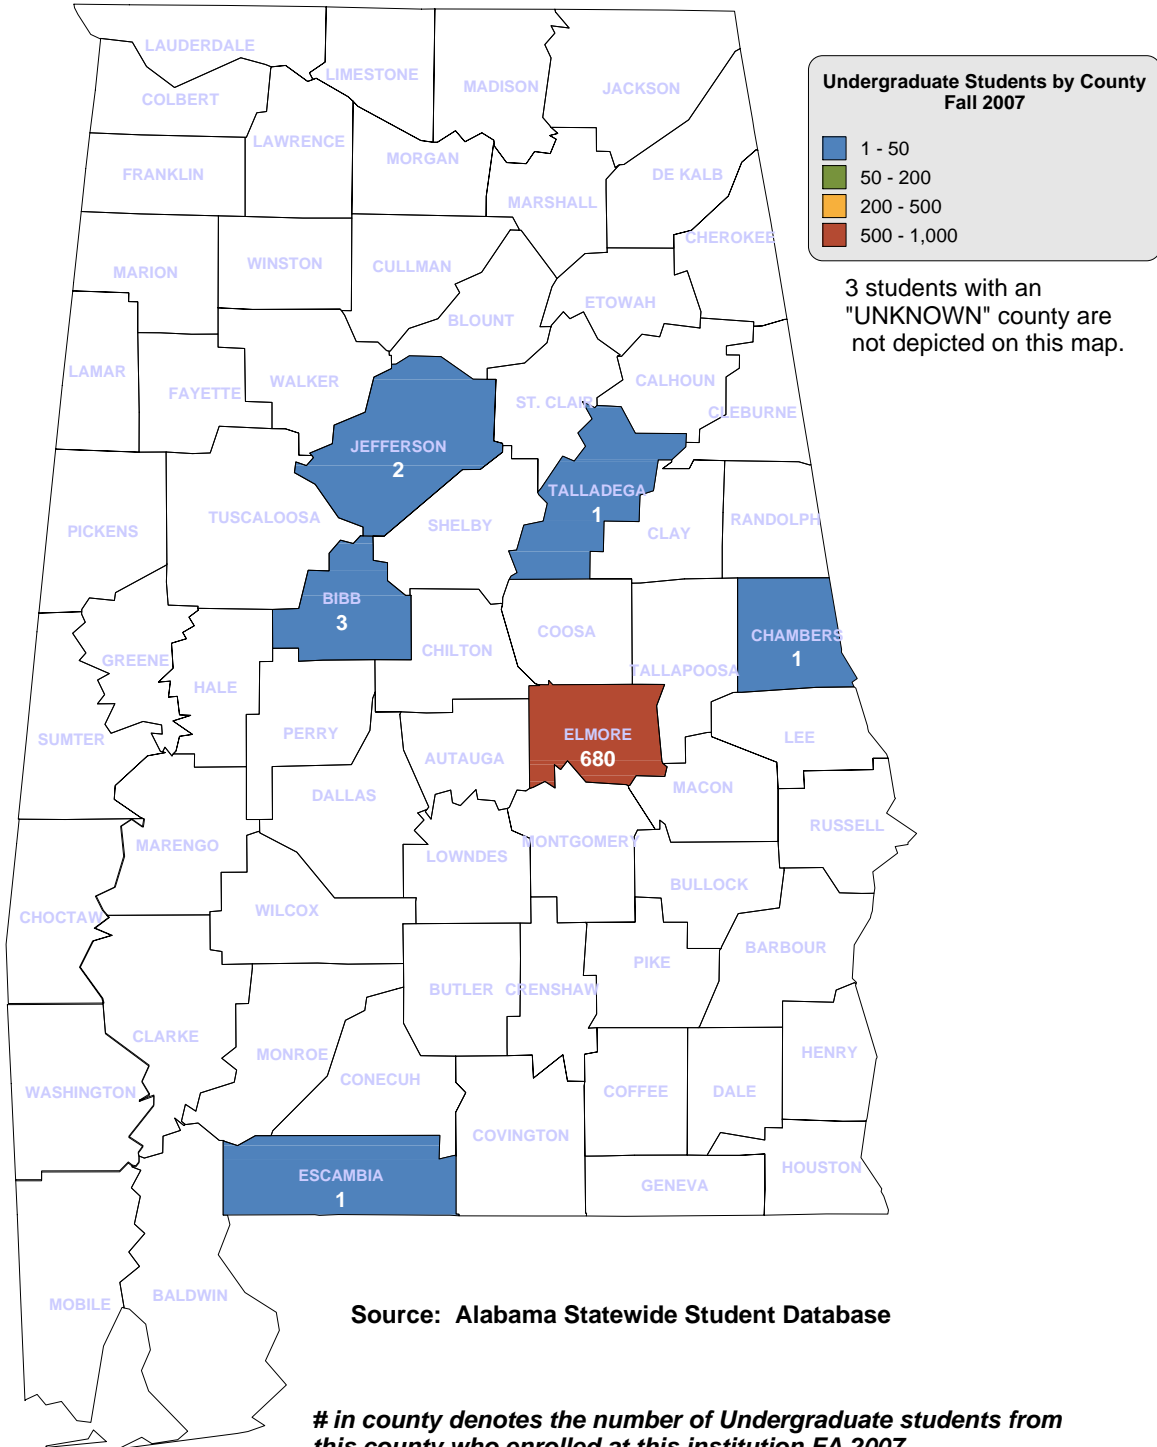

INGRAM STATE TECHNICAL COLLEGE

Source: Alabama Statewide Student Database

 # in county denotes the number of Undergraduate students from this county who enrolled at this institution FA 2007.