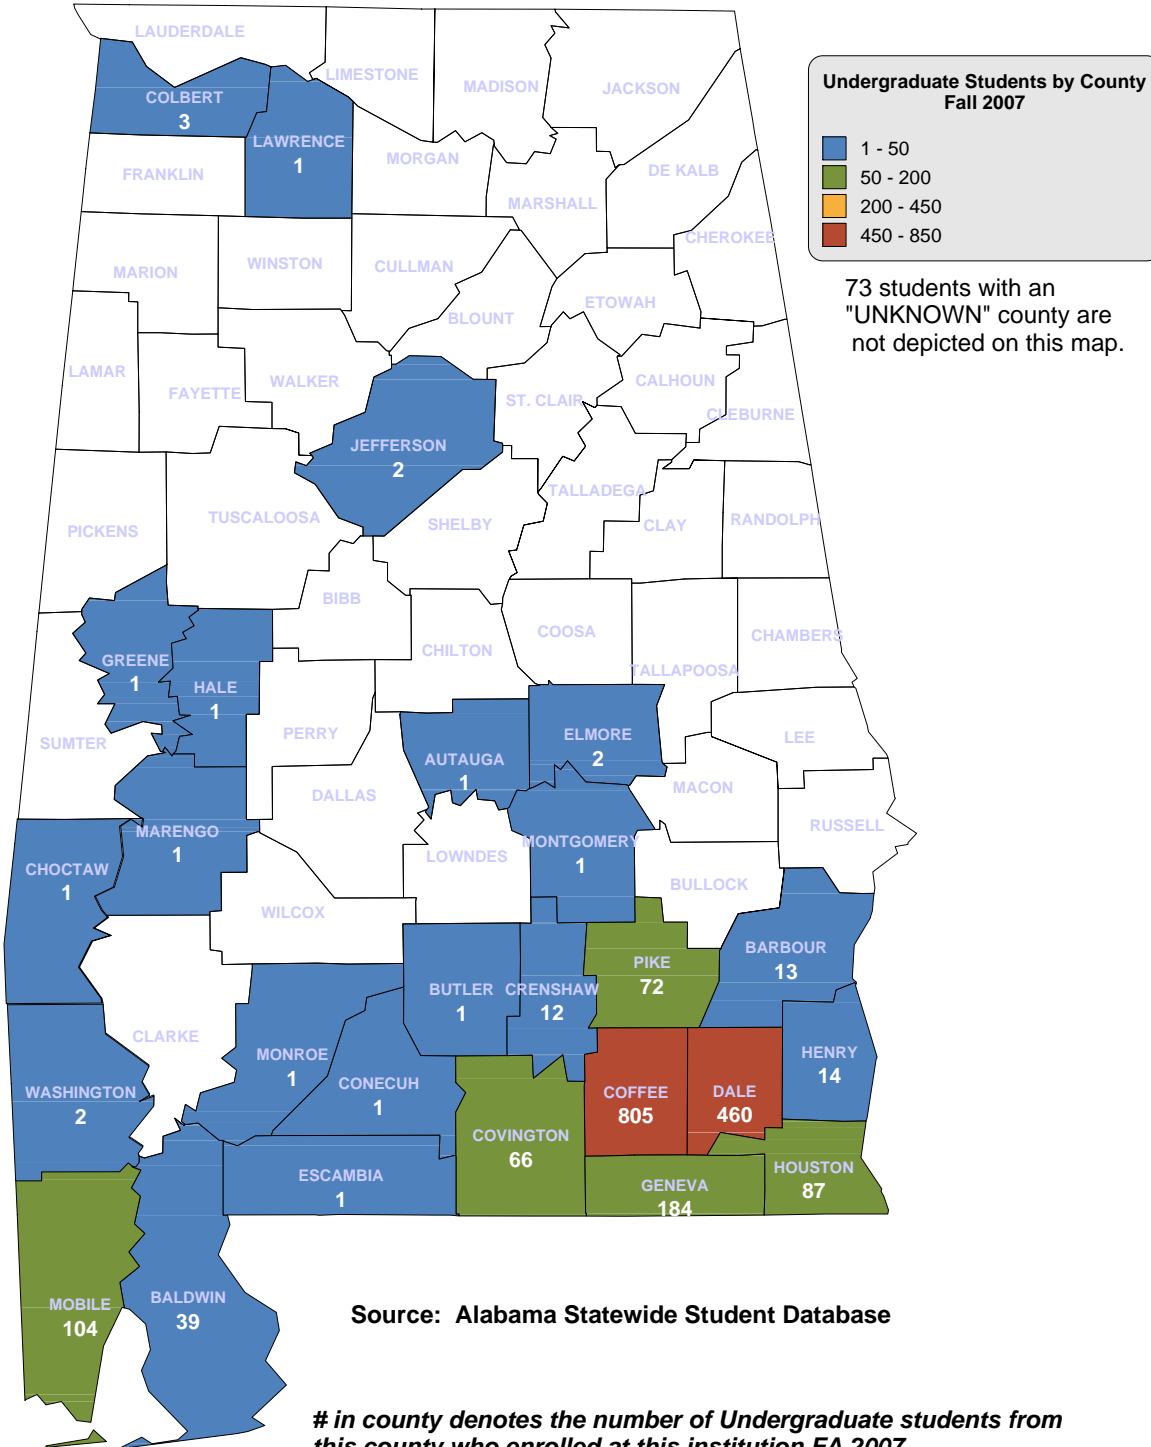

ENTERPRISE-OZARK COMMUNITY COLLEGE

Source: Alabama Statewide Student Database

 # in county denotes the number of Undergraduate students from this county who enrolled at this institution FA 2007.