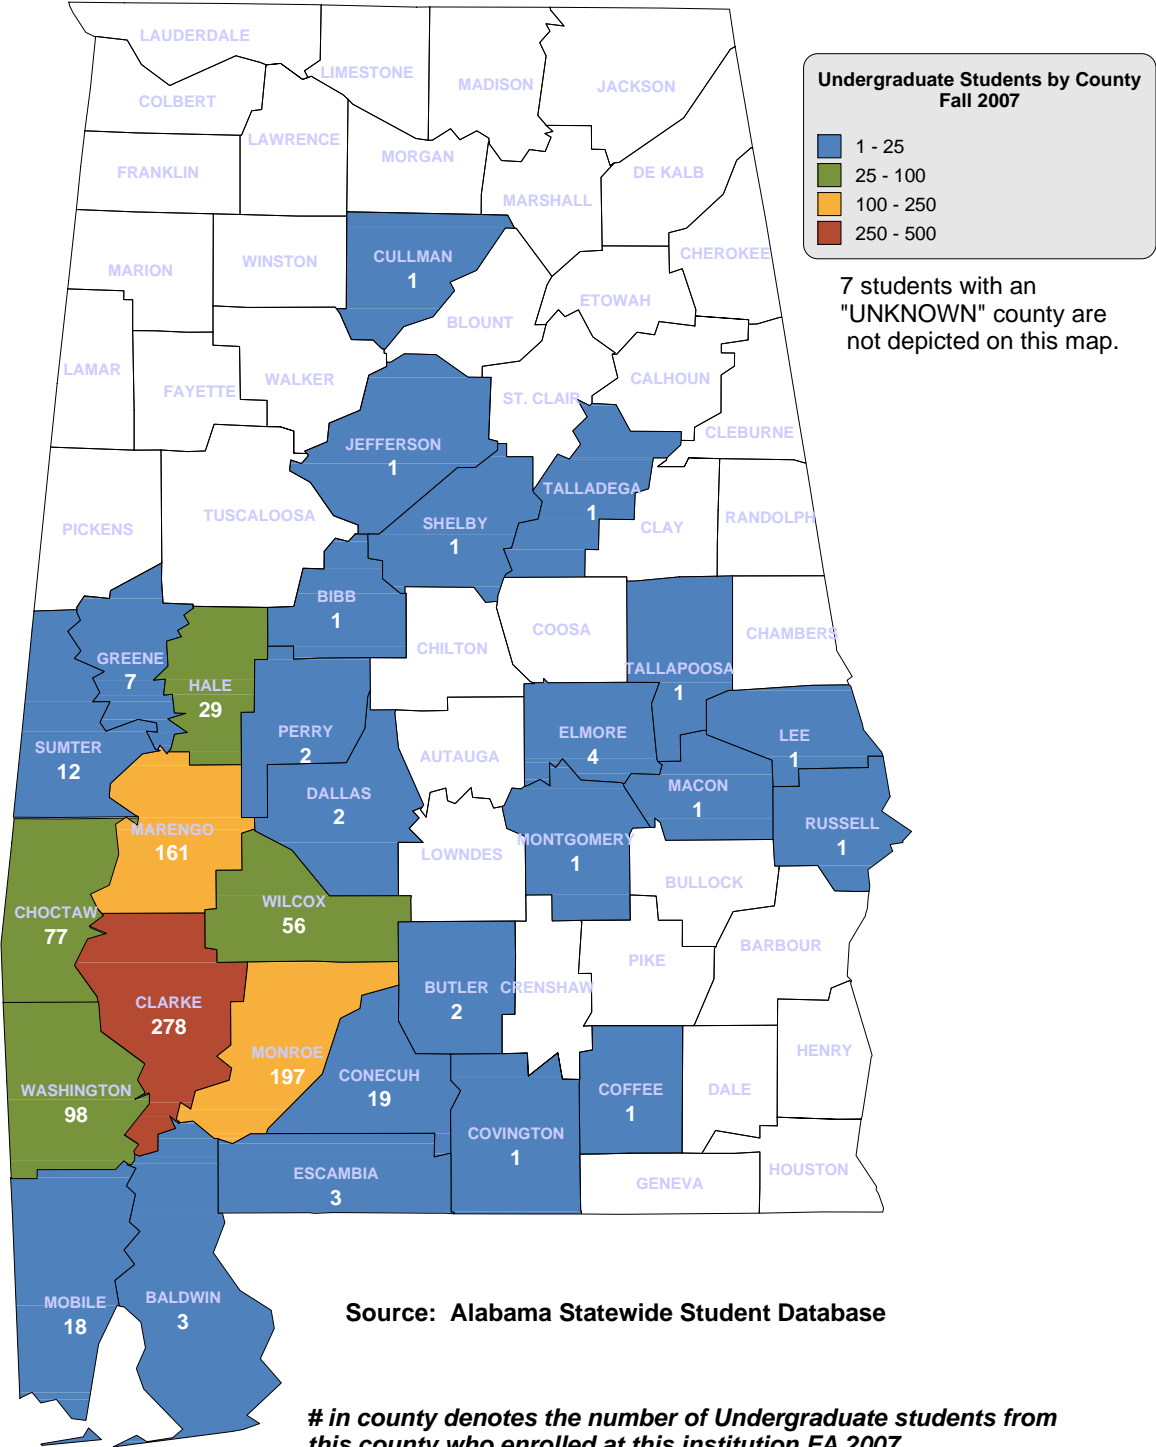

ALABAMA SOUTHERN COMMUNITY COLLEGE

BEVILL STATE COMMUNITY COLLEGE

41 students with an "UNKNOWN" county are not depicted on this map.

BISHOP STATE COMMUNITY COLLEGE

Source: Alabama Statewide Student Database