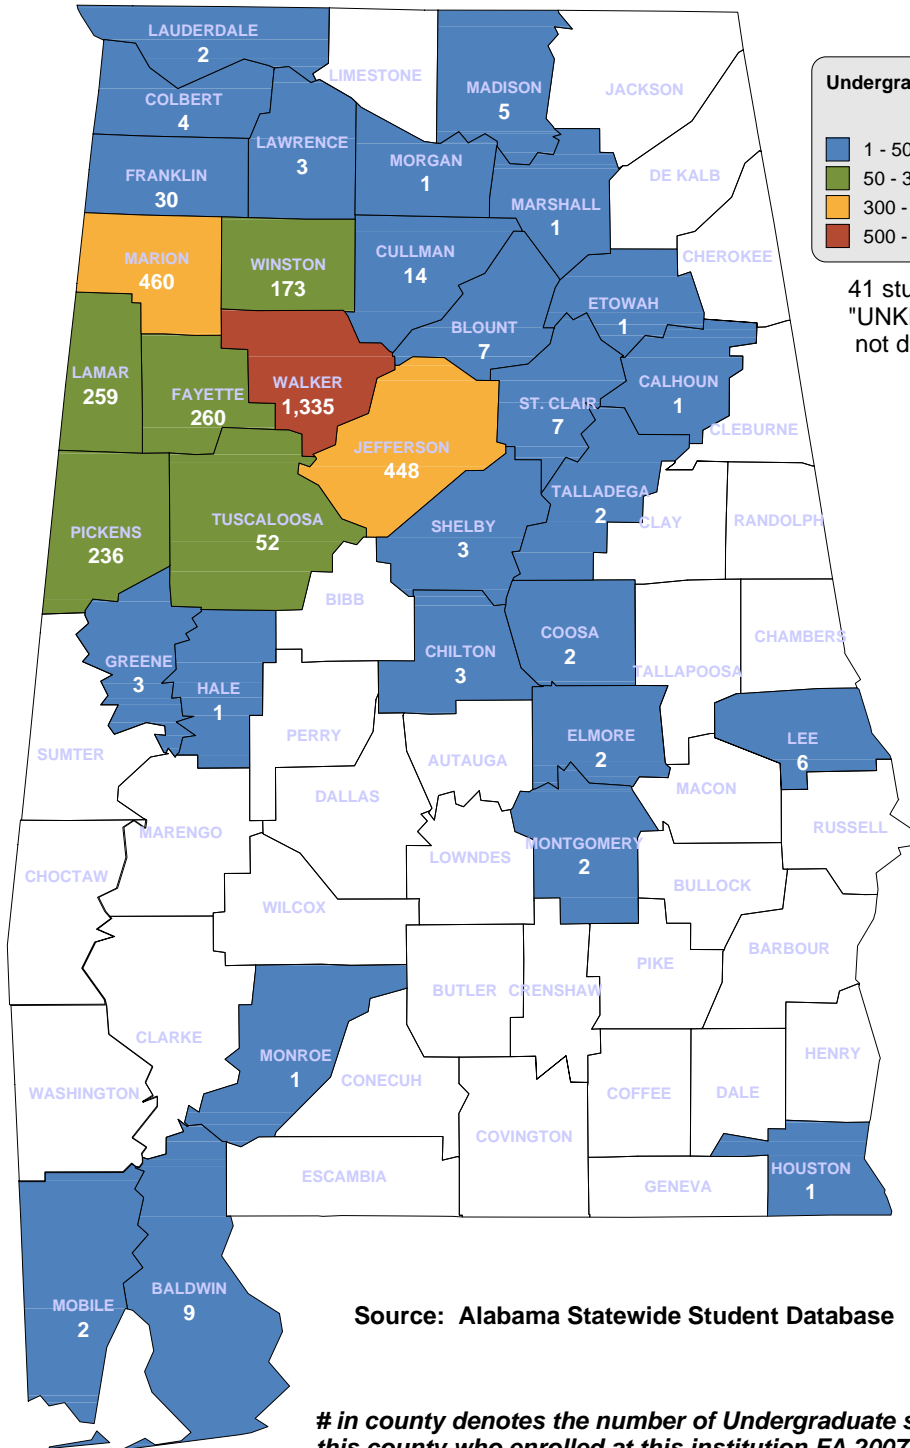

ALABAMA SOUTHERN COMMUNITY COLLEGE

BEVILL STATE COMMUNITY COLLEGE

41 students with an "UNKNOWN" county are not depicted on this map.

BISHOP STATE COMMUNITY COLLEGE

Source: Alabama Statewide Student Database