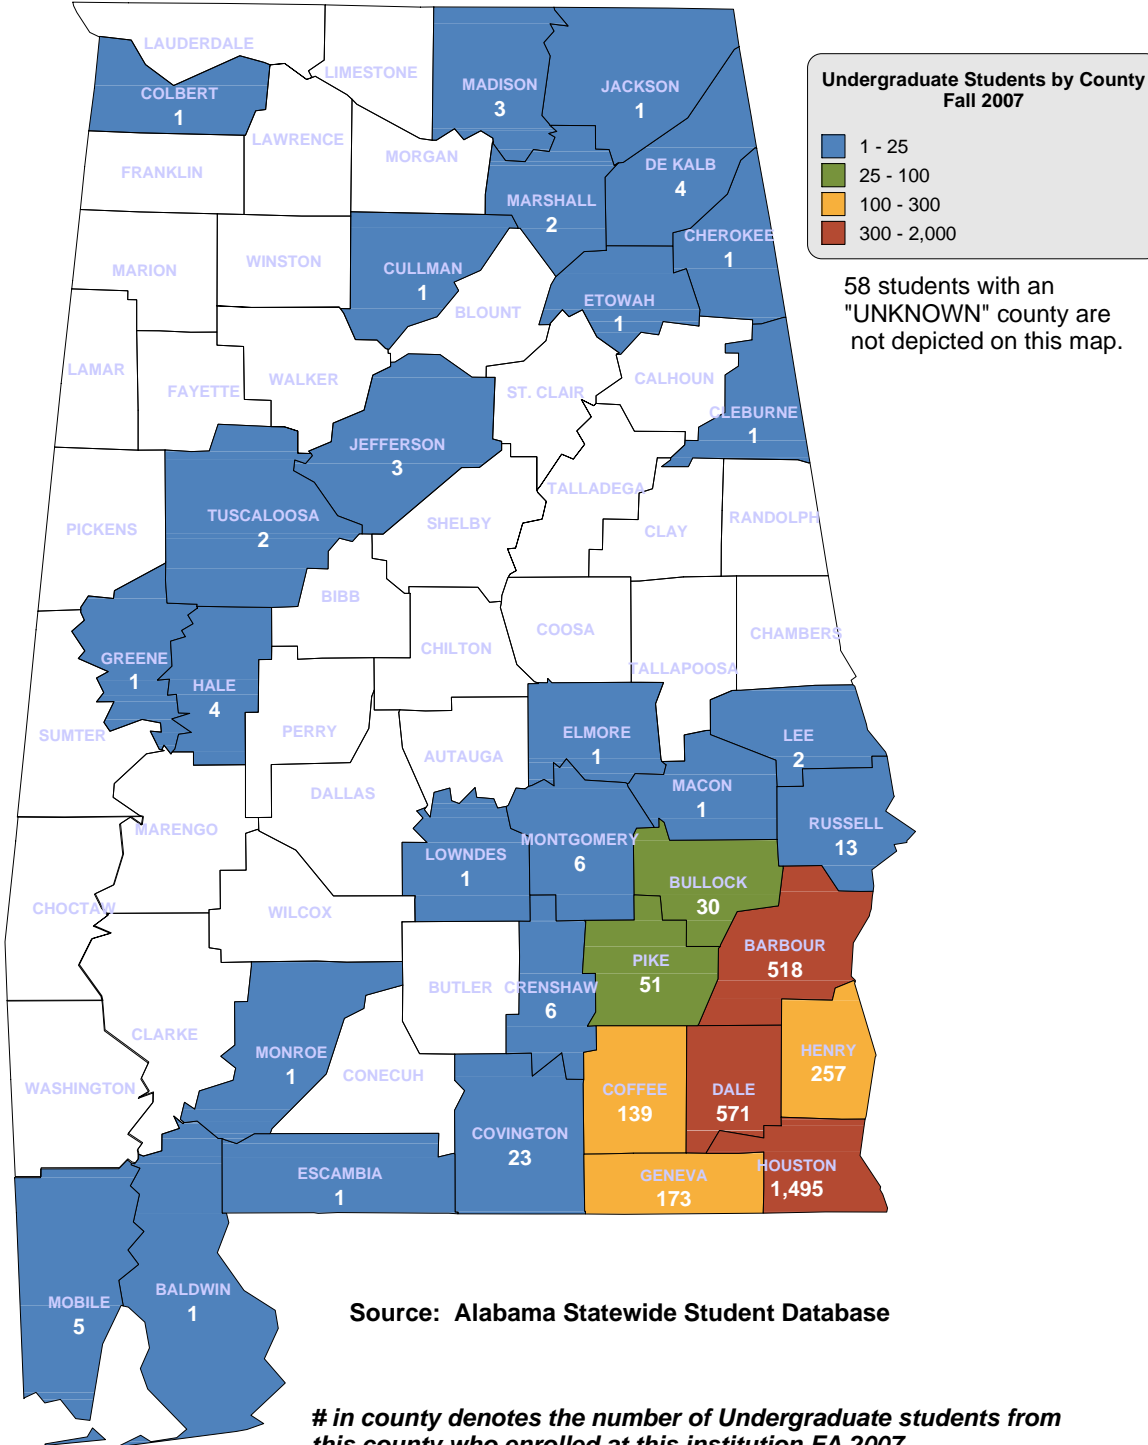

WALLACE STATE COMMUNITY COLLEGE DOTHAN