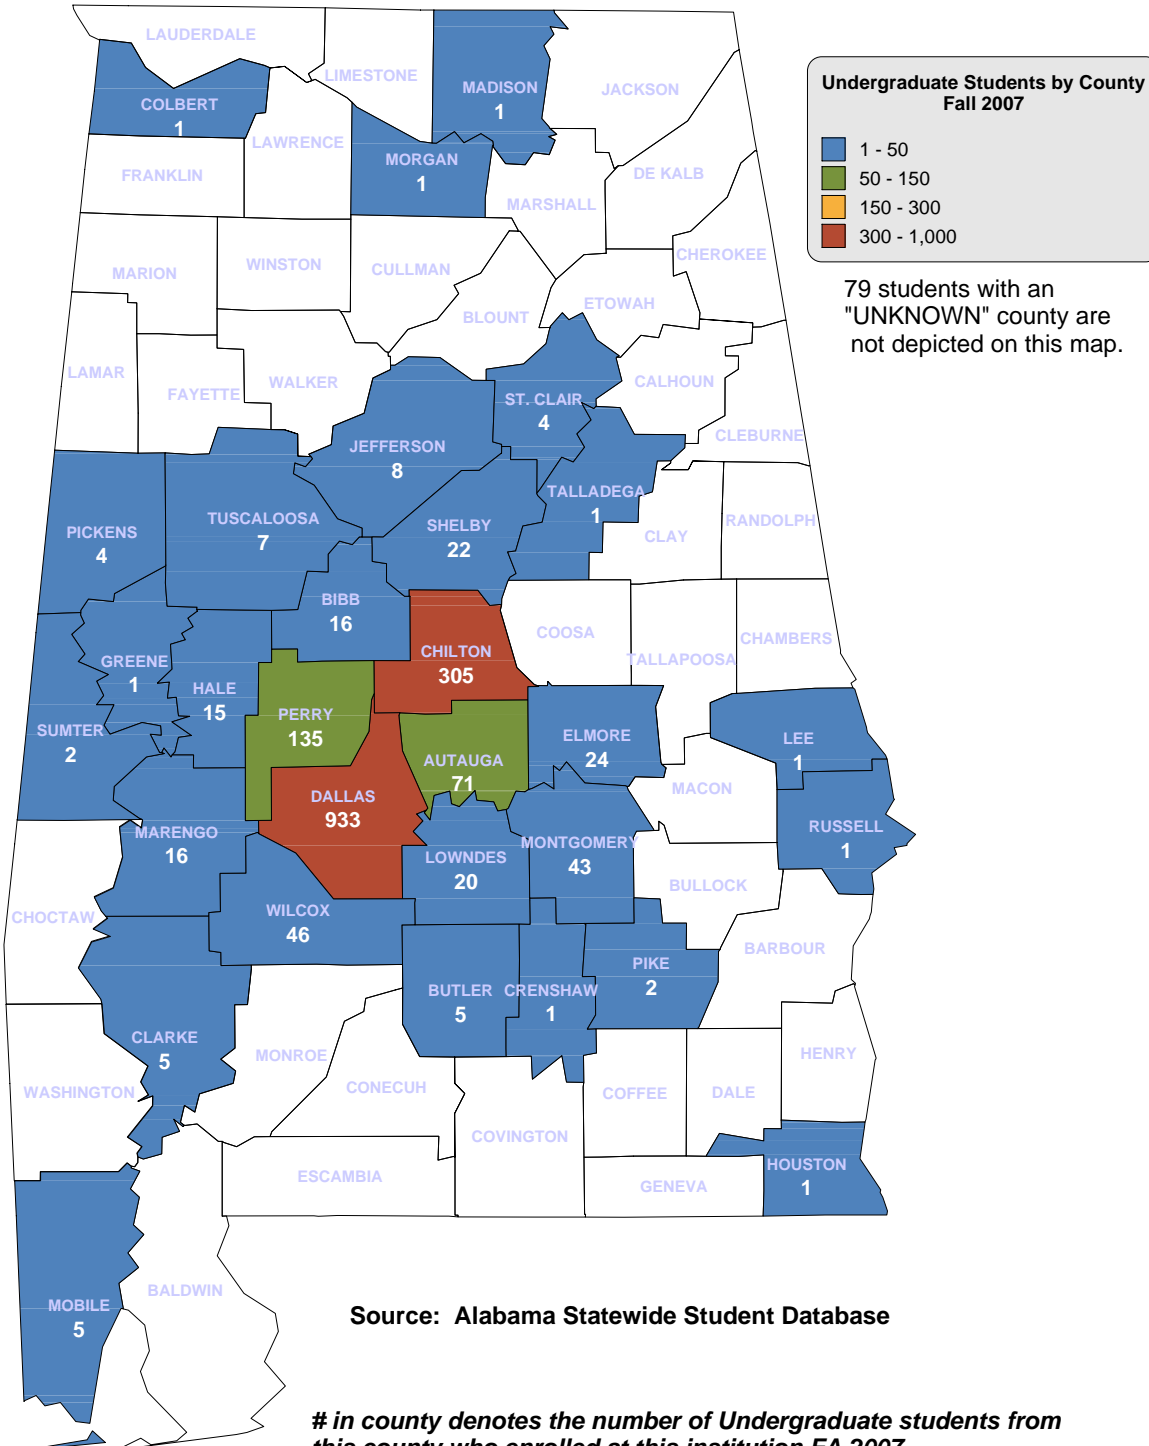

WALLACE STATE COMMUNITY COLLEGE SELMA

Source: Alabama Statewide Student Database

 # in county denotes the number of Undergraduate students from this county who enrolled at this institution FA 2007.