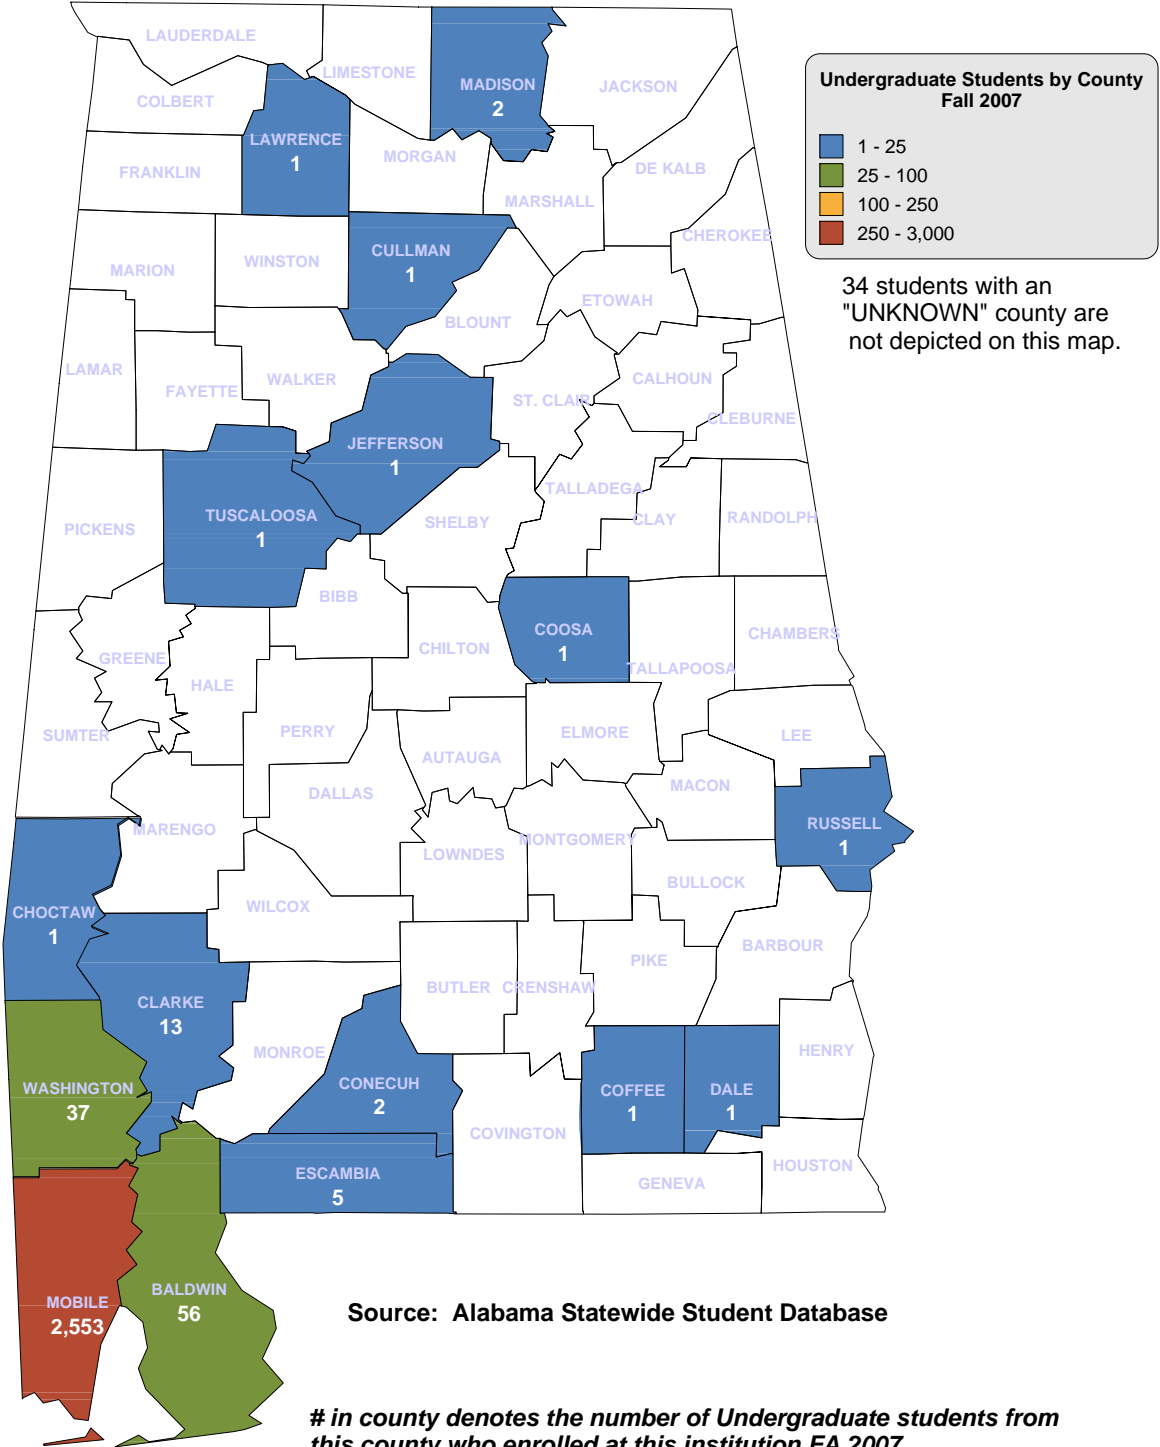

ALABAMA SOUTHERN COMMUNITY COLLEGE

BEVILL STATE COMMUNITY COLLEGE

41 students with an "UNKNOWN" county are not depicted on this map.

BISHOP STATE COMMUNITY COLLEGE

Source: Alabama Statewide Student Database