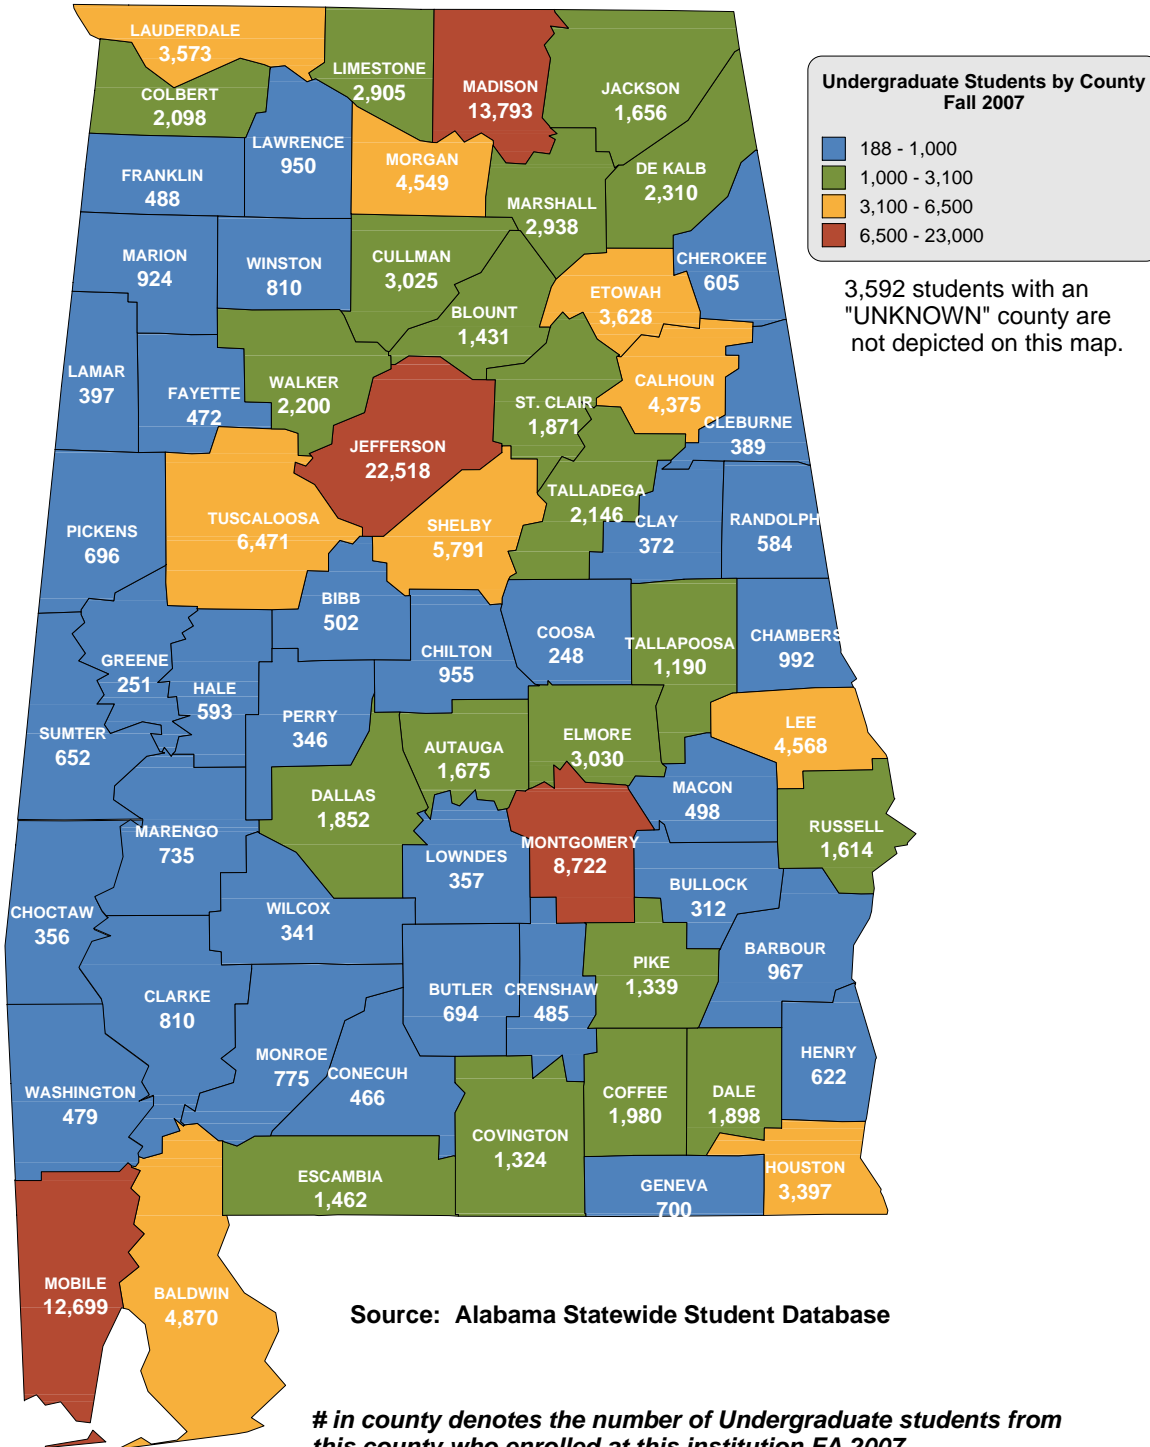

ALL ALABAMA PUBLIC INSTITUTIONS