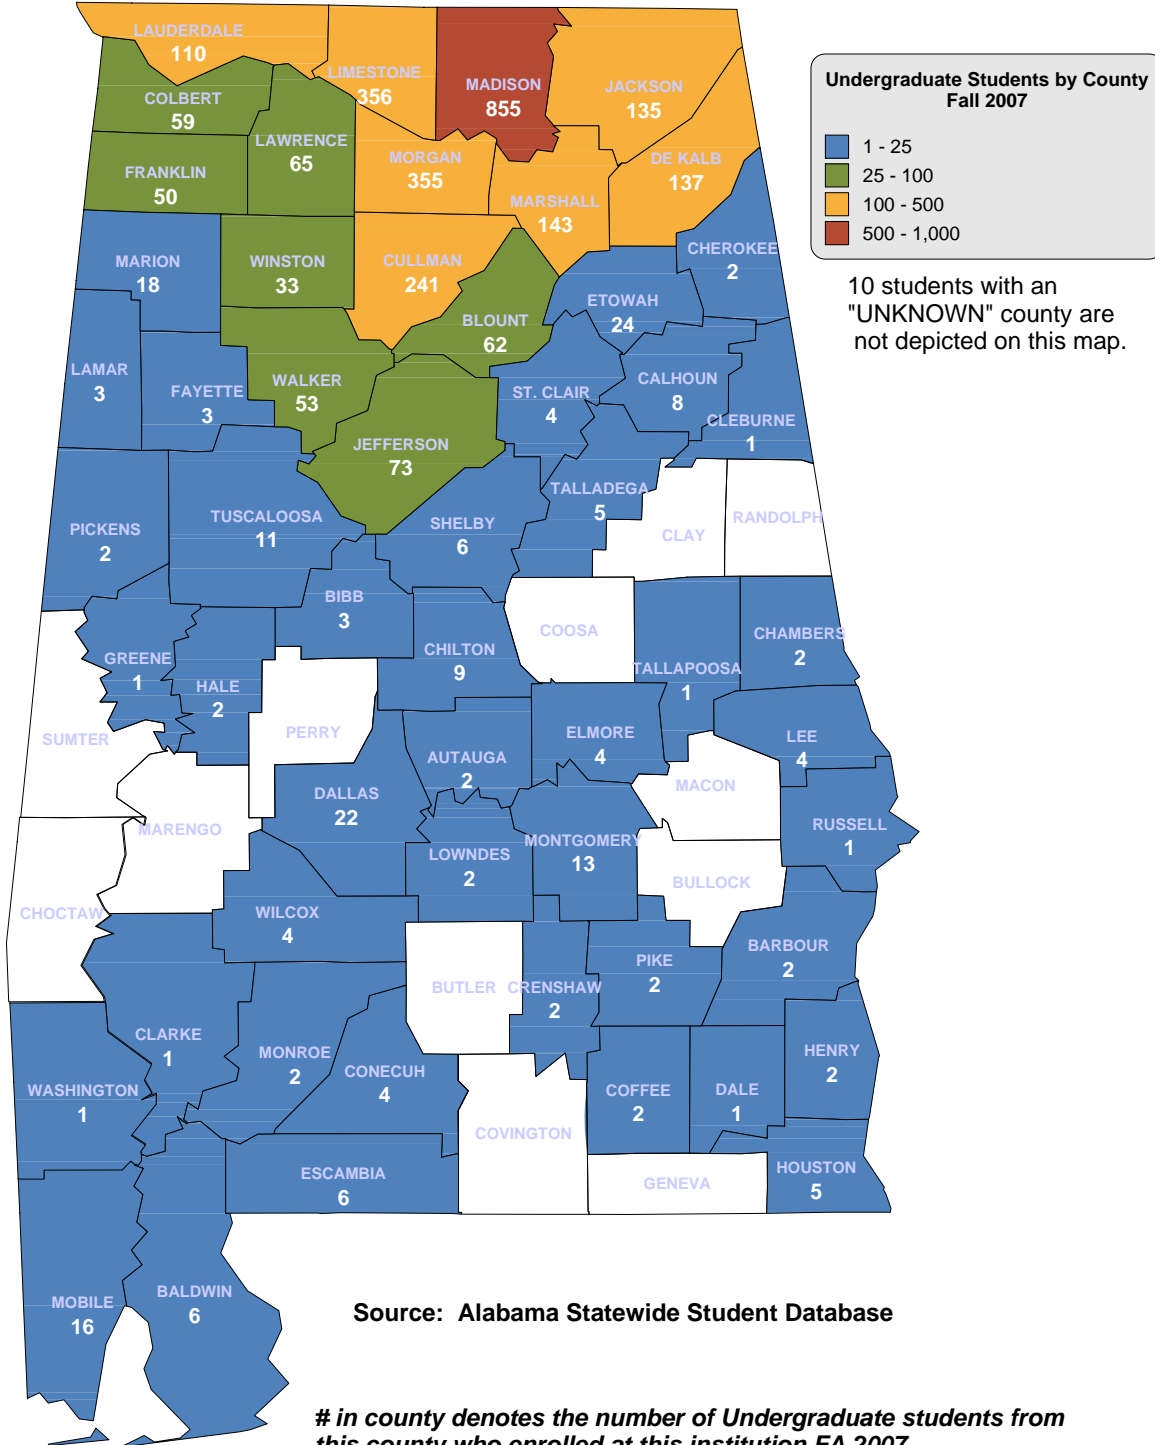

ATHENS STATE UNIVERSITY

Source: Alabama Statewide Student Database

in county denotes the number of Undergraduate students from this county who enrolled at this institution FA 2007.