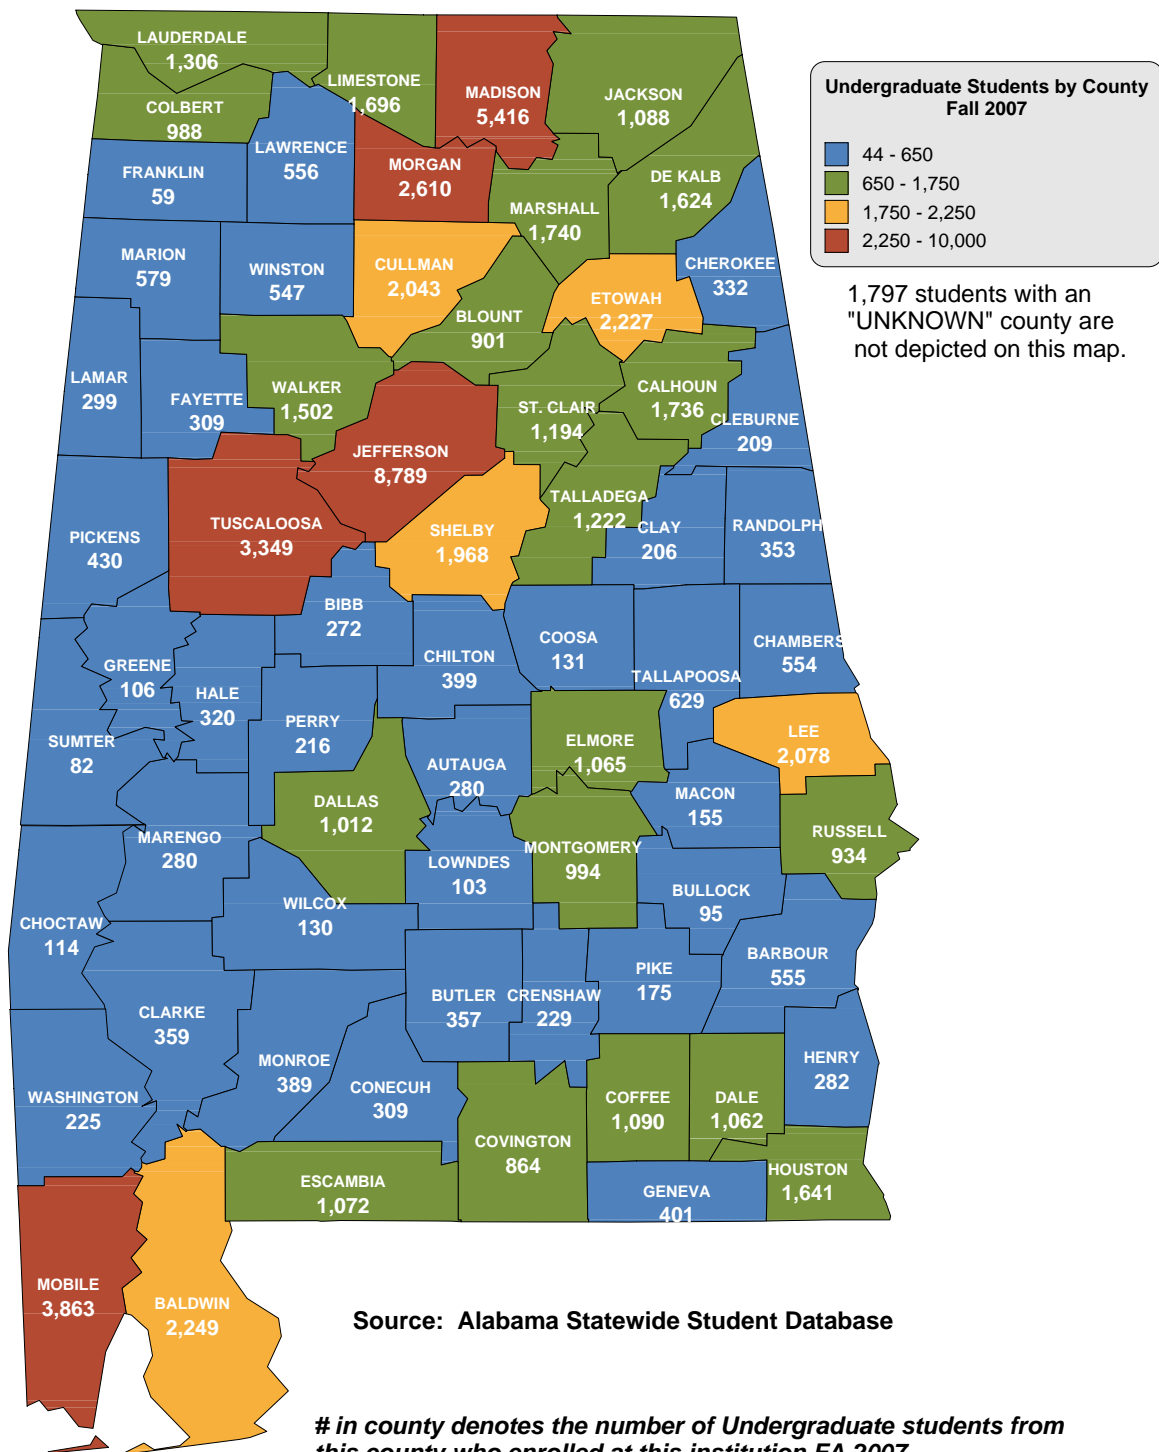

ALL ALABAMA PUBLIC 2-YEAR INSTITUTIONS

Source: Alabama Statewide Student Database

in county denotes the number of Undergraduate students from this county who enrolled at this institution FA 2007.