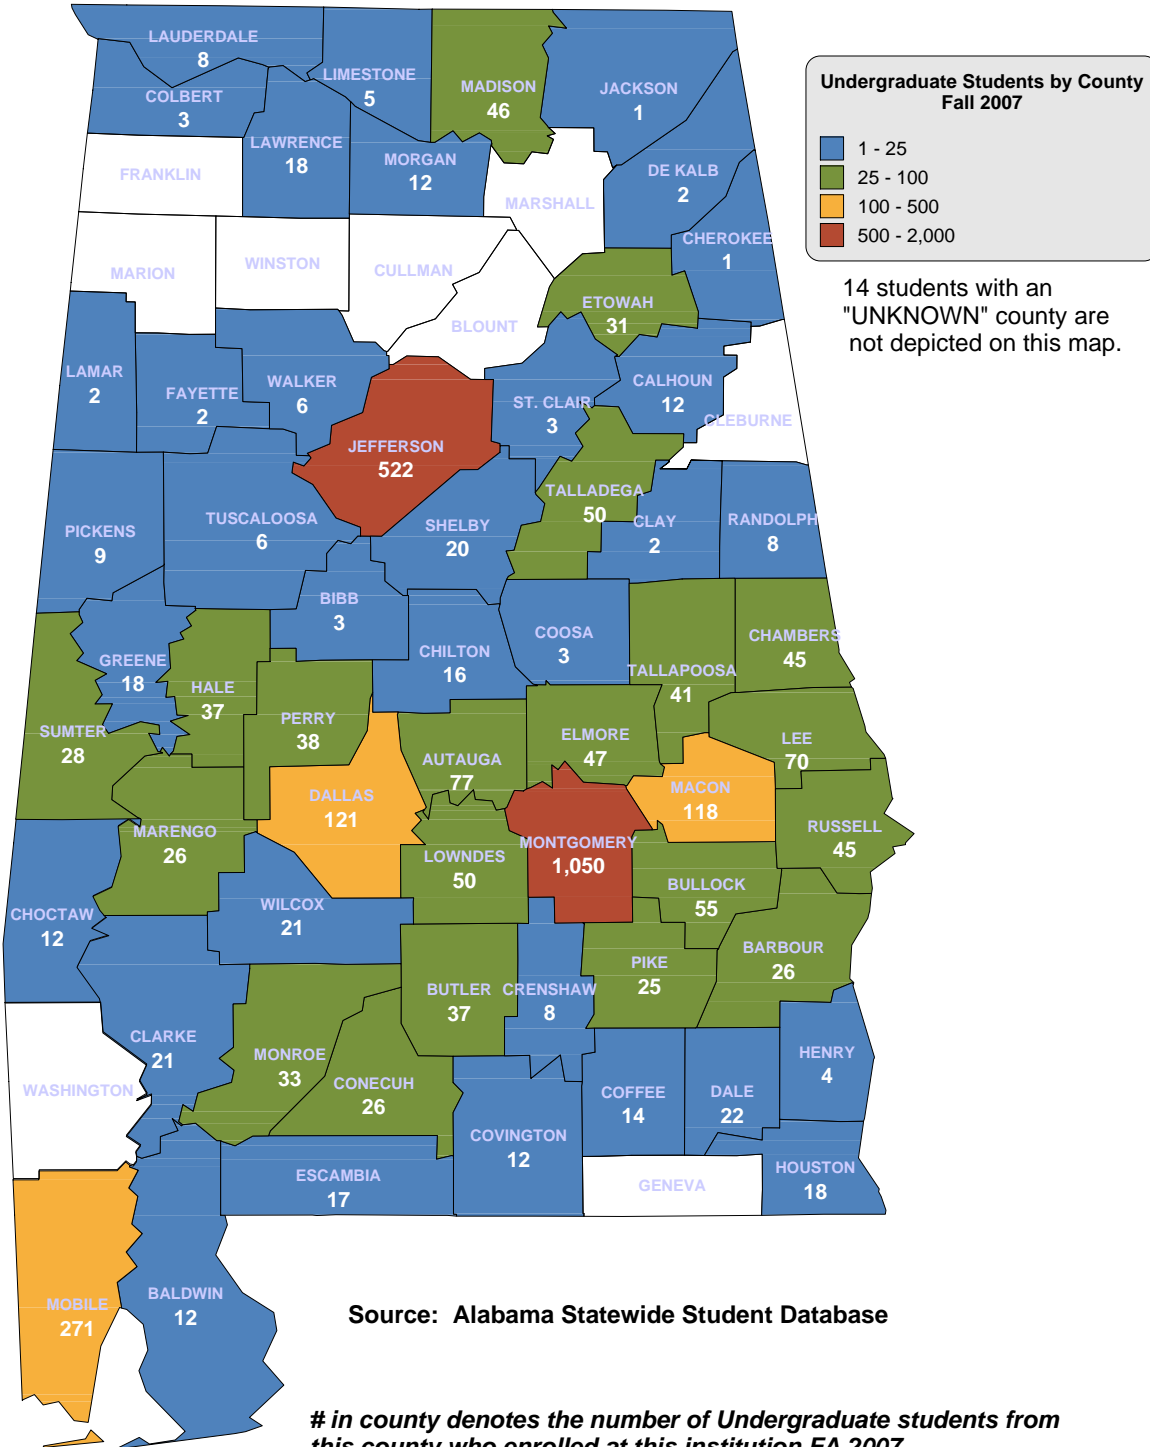

ALABAMA A&M UNIVERSITY

Source: Alabama Statewide Student Database

in county denotes the number of Undergraduate students from this county who enrolled at this institution FA 2007.

ALABAMA STATE UNIVERSITY