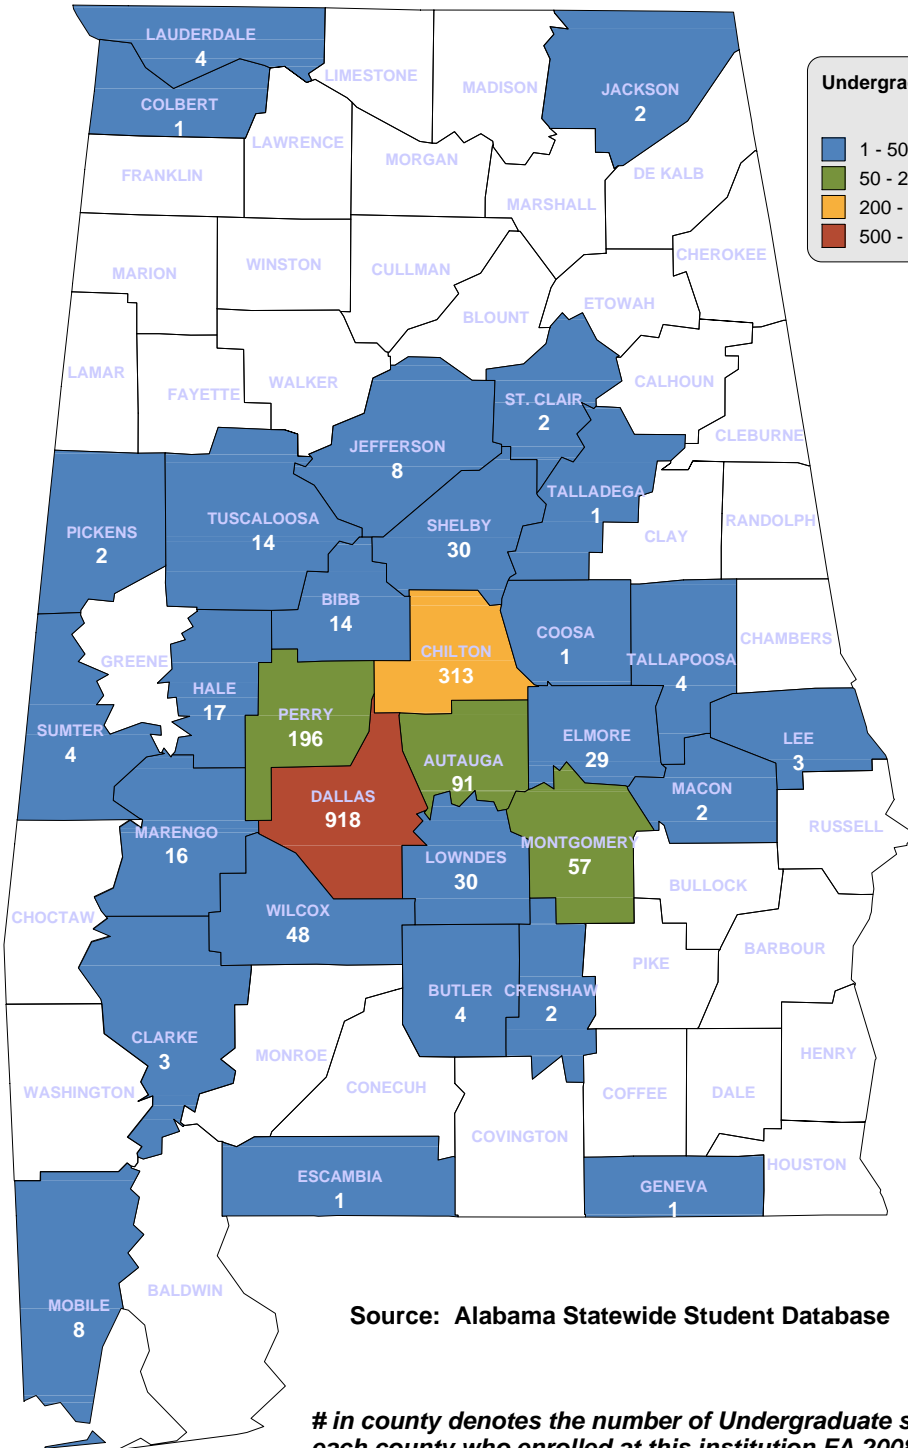

WALLACE STATE COMMUNITY COLLEGE SELMA

UNDERGRADUATE ENROLLMENT ONLY

1,896 Students

**Students from Alabama:
1,826**

Source: Alabama Statewide Student Database

 # in county denotes the number of Undergraduate students from each county who enrolled at this institution FA 2008.