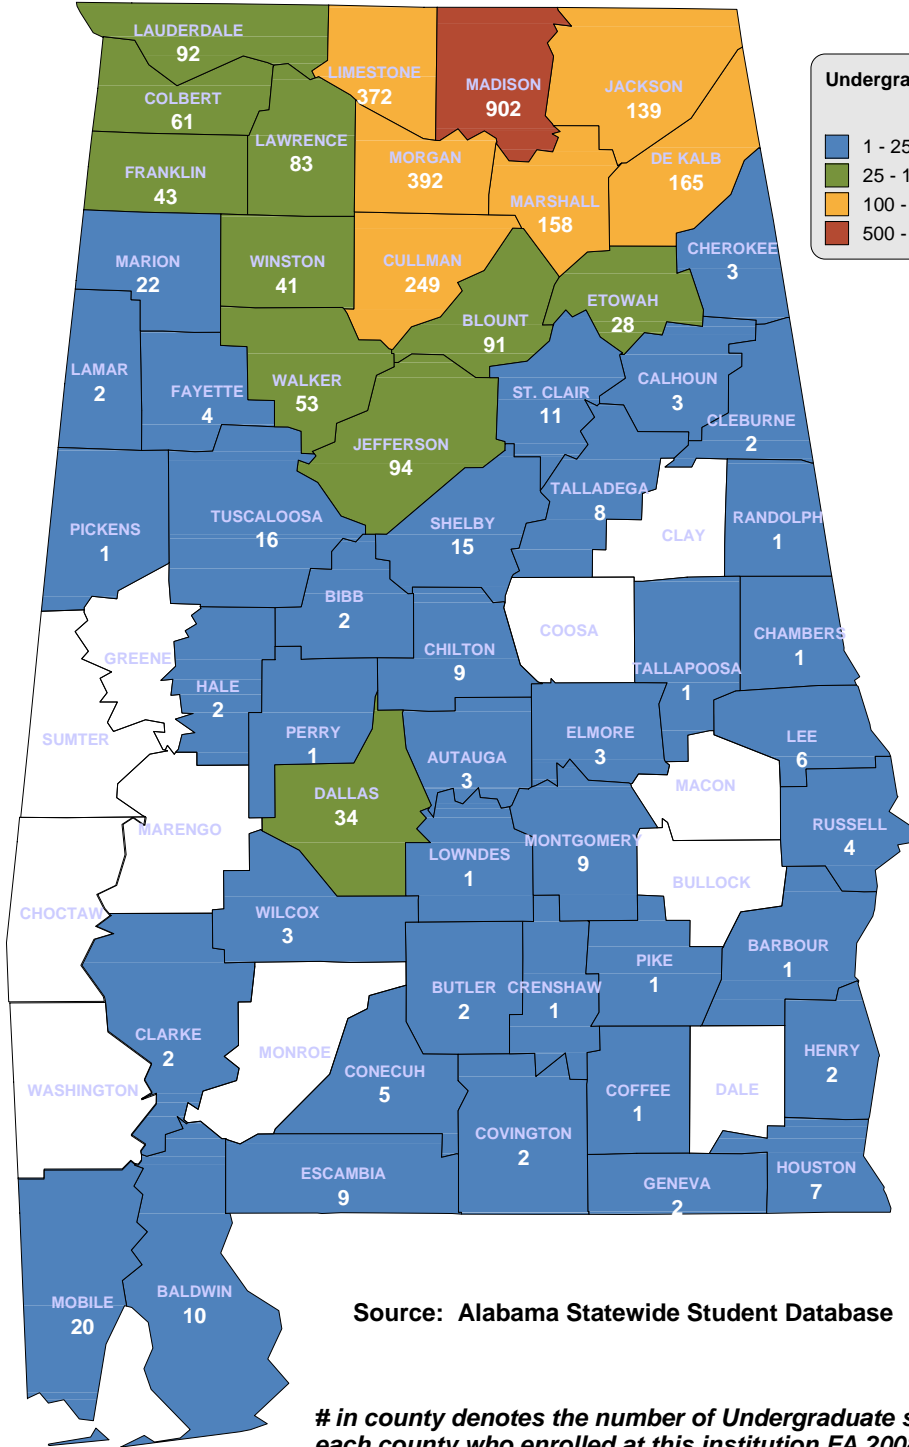

ATHENS STATE UNIVERSITY

UNDERGRADUATE ENROLLMENT ONLY

3,328 Students

**Students from Alabama:
3,195**

Source: Alabama Statewide Student Database

in county denotes the number of Undergraduate students from each county who enrolled at this institution FA 2008.