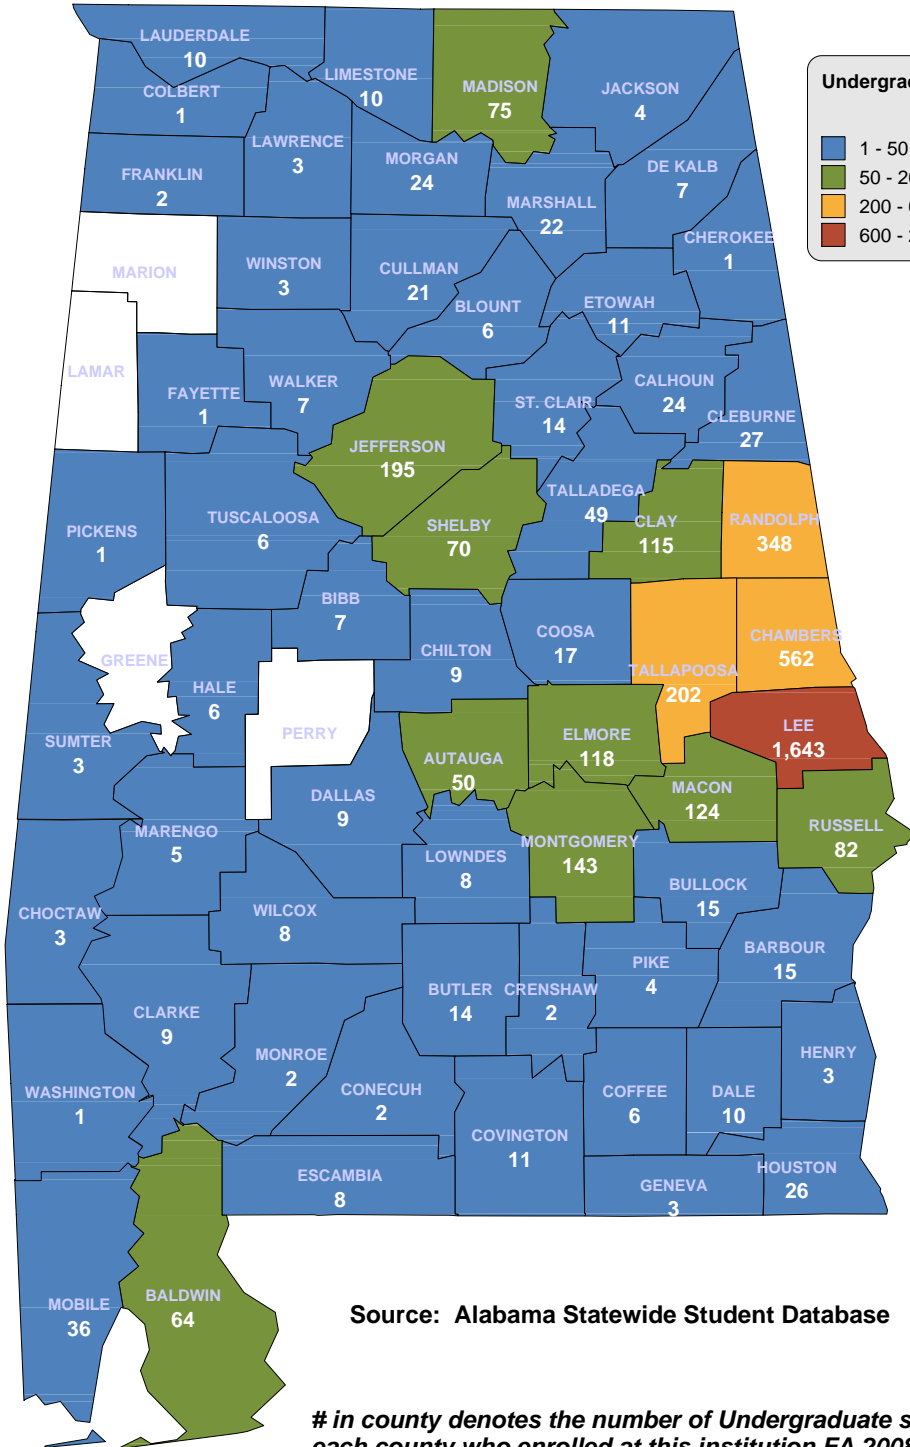

SOUTHERN UNION STATE COMMUNITY COLLEGE

UNDERGRADUATE ENROLLMENT ONLY

4,976 Students

**Students from Alabama:
4,287**

Source: Alabama Statewide Student Database

 # in county denotes the number of Undergraduate students from each county who enrolled at this institution FA 2008.