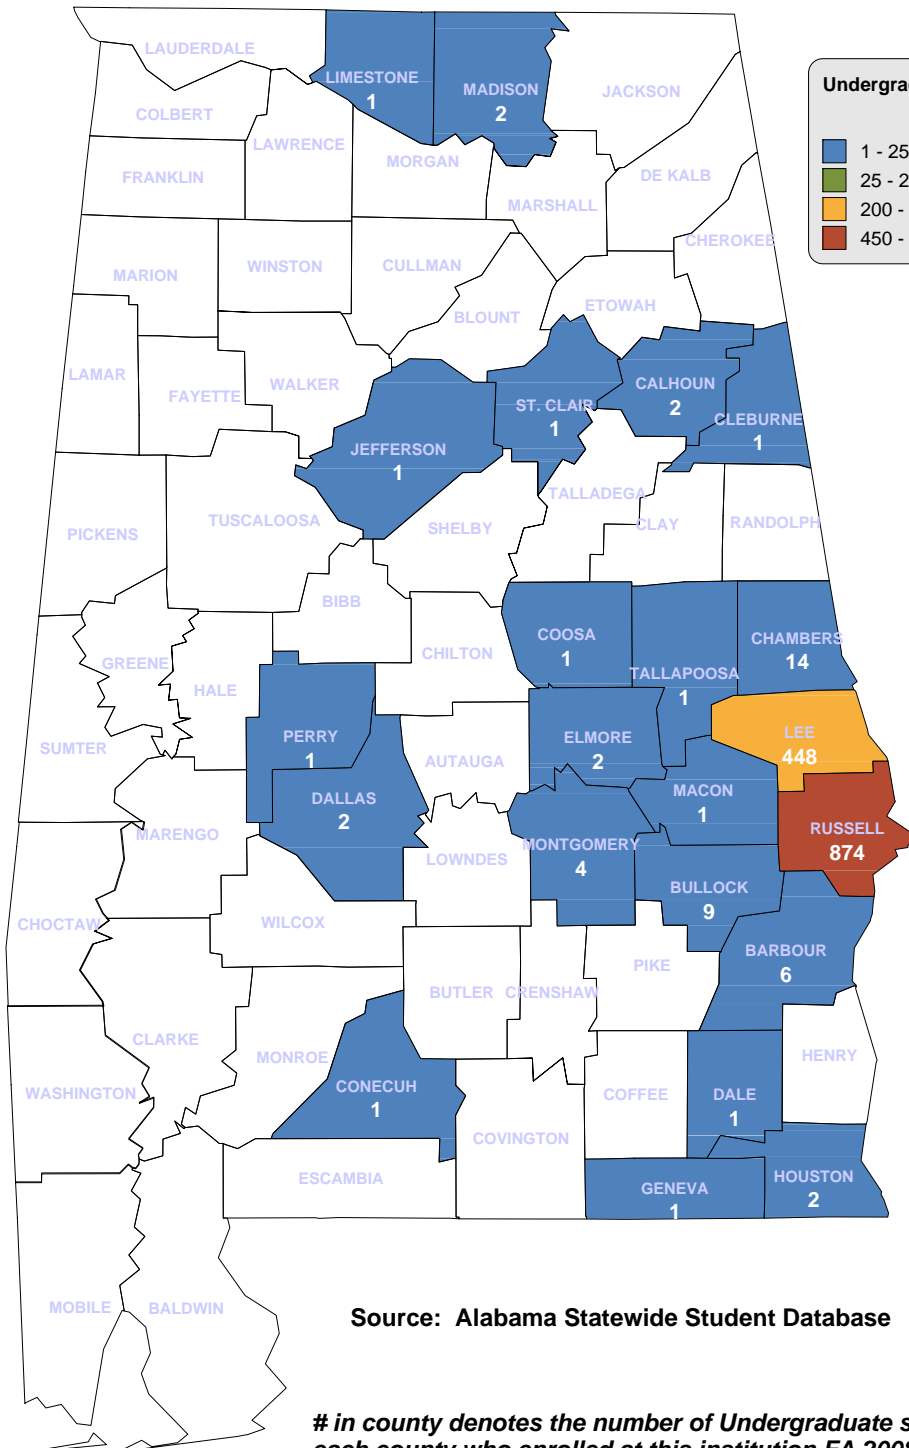

CHATTAHOOCHEE VALLEY COMMUNITY COLLEGE

UNDERGRADUATE ENROLLMENT ONLY

2,004 Students

**Students from Alabama:
1,376**

Source: Alabama Statewide Student Database

in county denotes the number of Undergraduate students from each county who enrolled at this institution FA 2008.