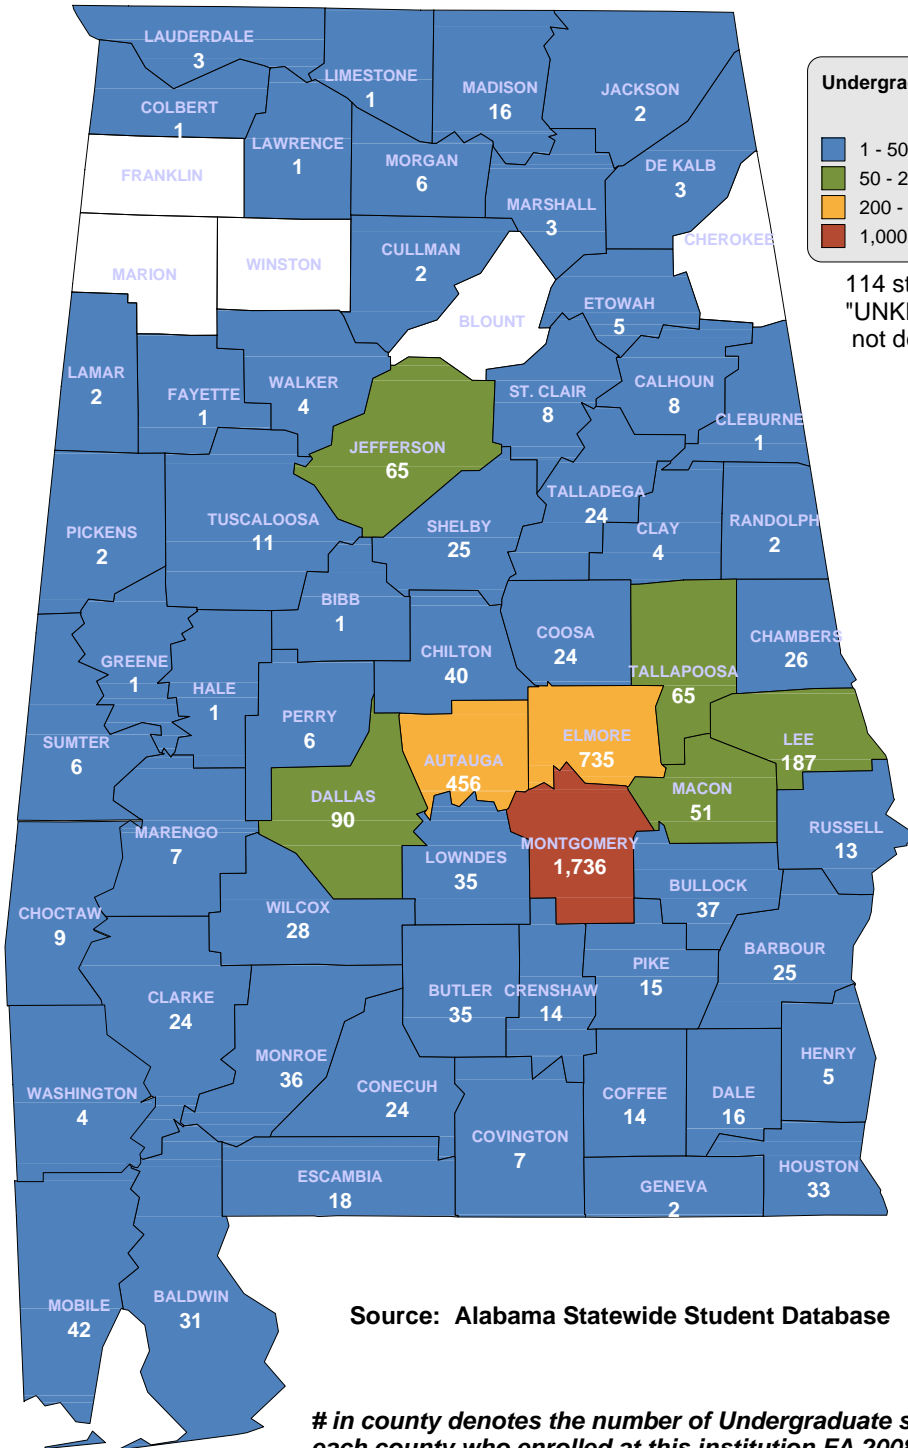

# AUBURN UNIVERSITY AT MONTGOMERY

**Undergraduate Students by County  
Fall 2008**

- 1 - 50
- 50 - 200
- 200 - 1,000
- 1,000 - 2,000

114 students with an "UNKNOWN" county are not depicted on this map.