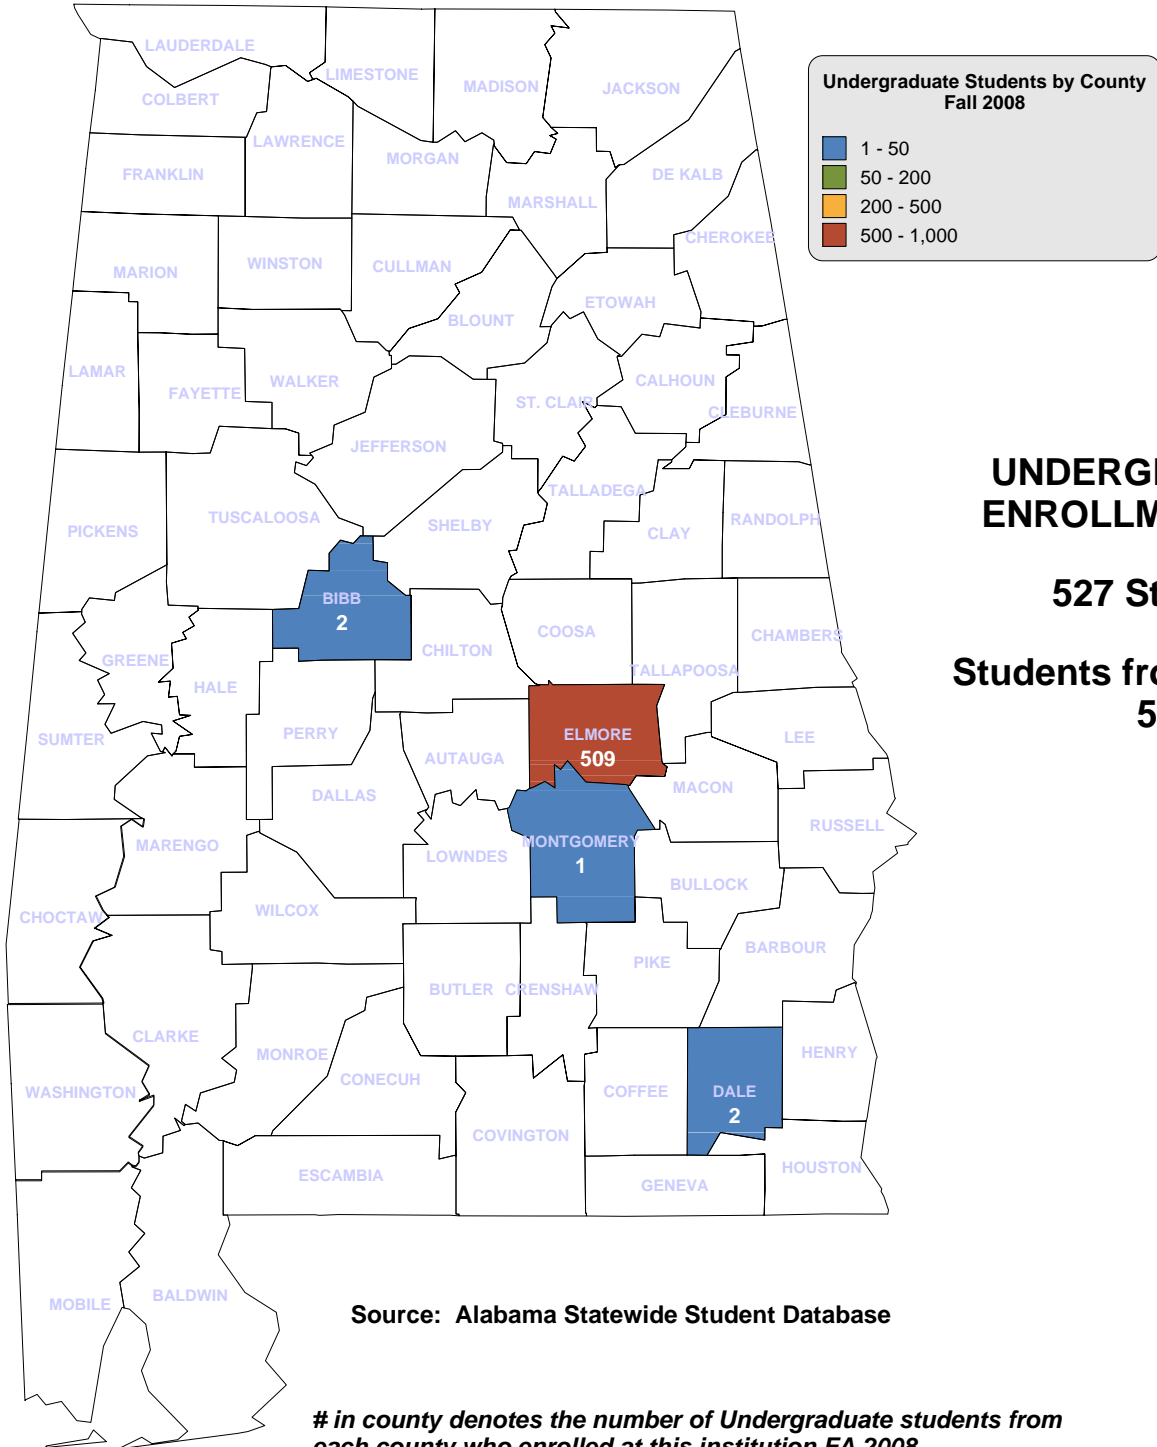

INGRAM STATE TECHNICAL COLLEGE

UNDERGRADUATE ENROLLMENT ONLY

527 Students

**Students from Alabama:
514**

Source: Alabama Statewide Student Database

 # in county denotes the number of Undergraduate students from each county who enrolled at this institution FA 2008.