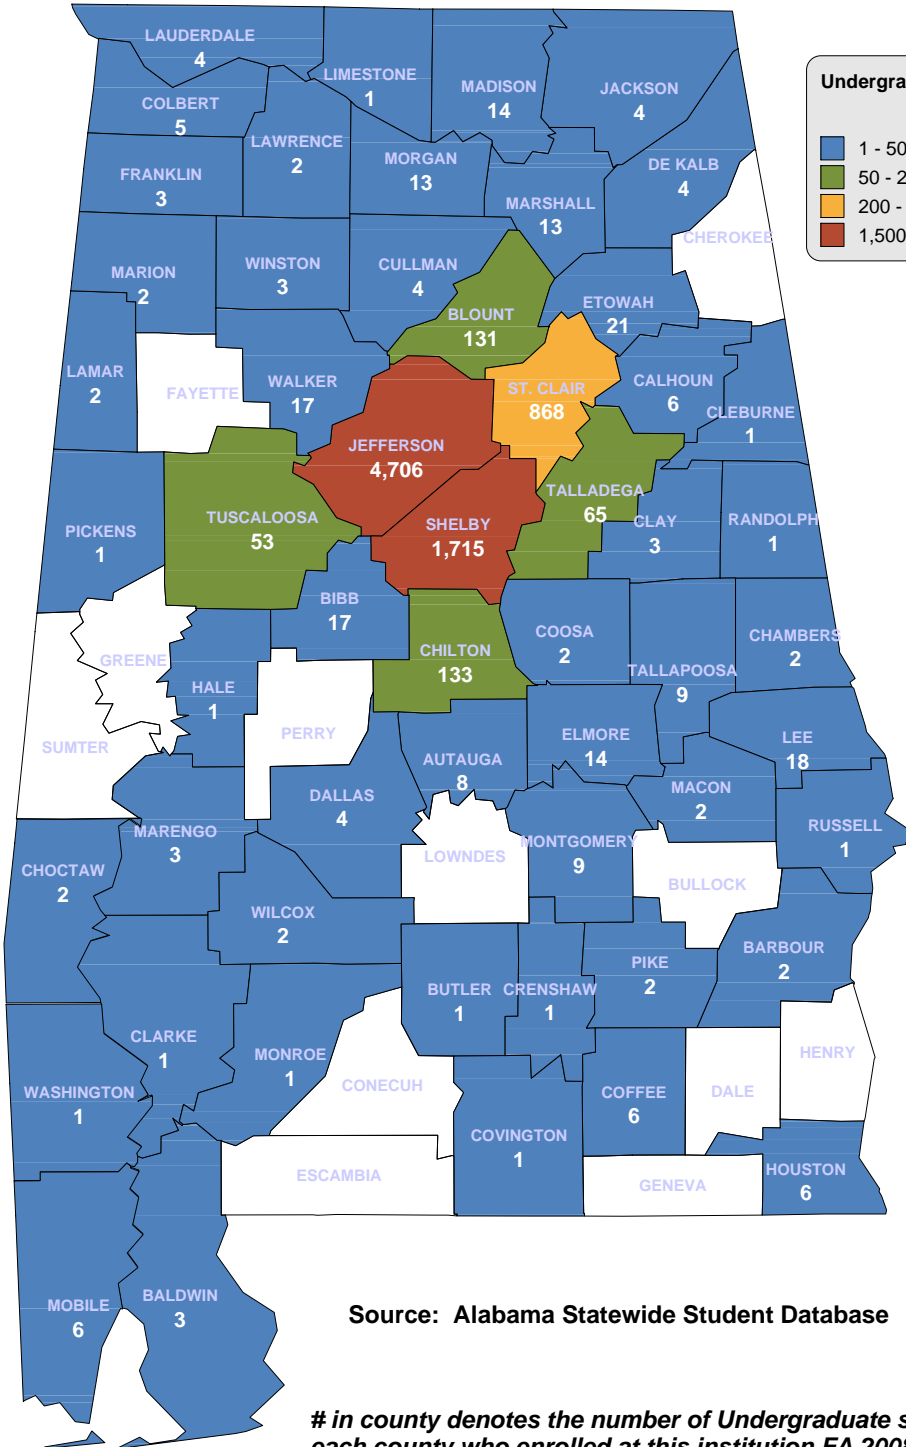

JEFFERSON STATE COMMUNITY COLLEGE

UNDERGRADUATE ENROLLMENT ONLY

8,316 Students

**Students from Alabama:
7,920**

Source: Alabama Statewide Student Database

 # in county denotes the number of Undergraduate students from each county who enrolled at this institution FA 2008.