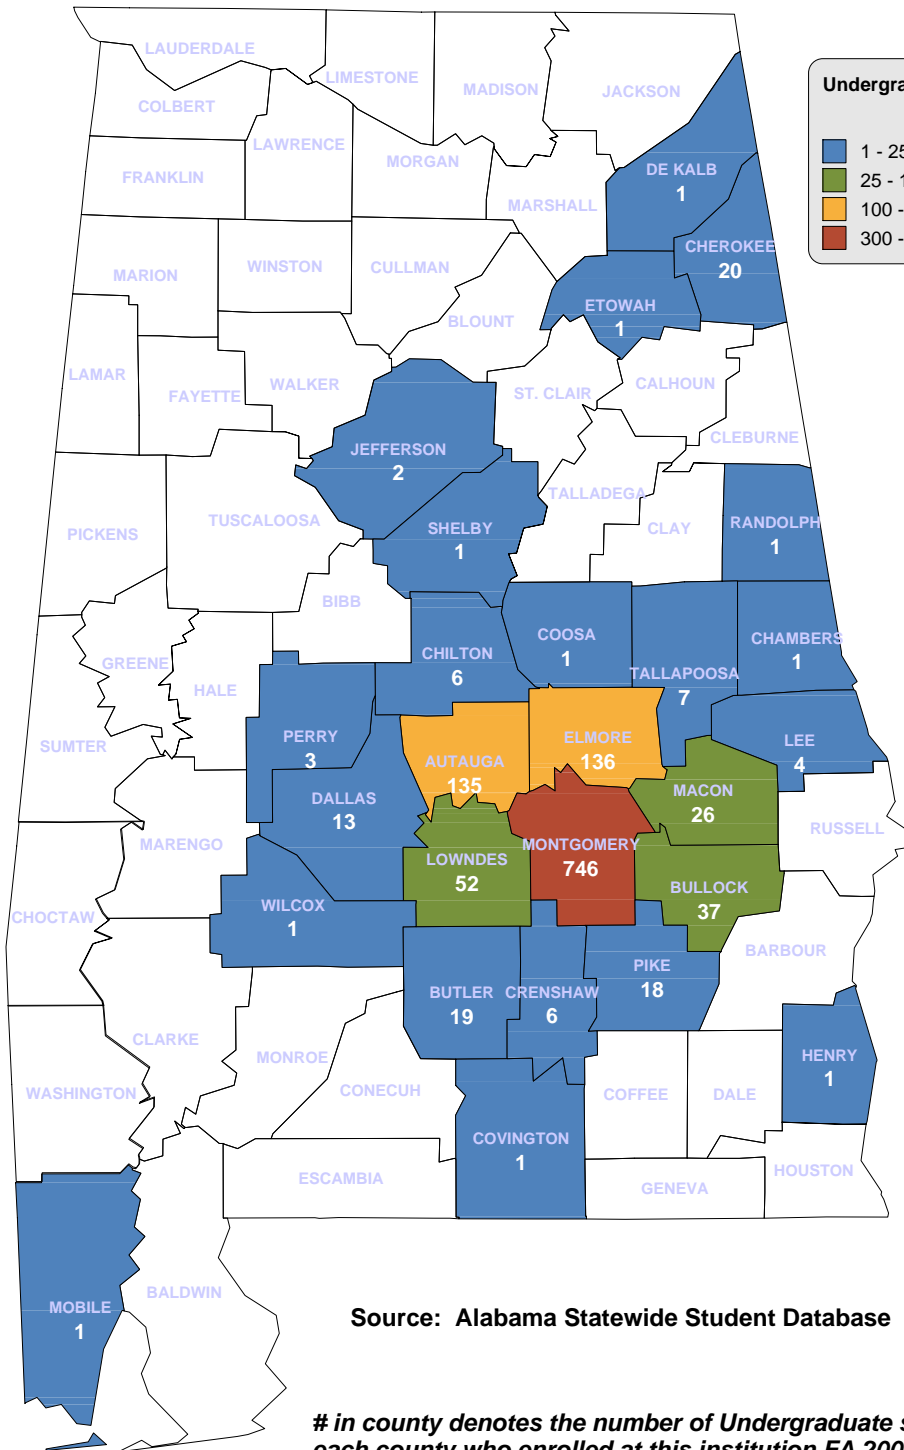

TRENHOLM STATE TECHNICAL COLLEGE

UNDERGRADUATE ENROLLMENT ONLY

1,358 Students

**Students from Alabama:
1,240**

Source: Alabama Statewide Student Database

 # in county denotes the number of Undergraduate students from each county who enrolled at this institution FA 2008.