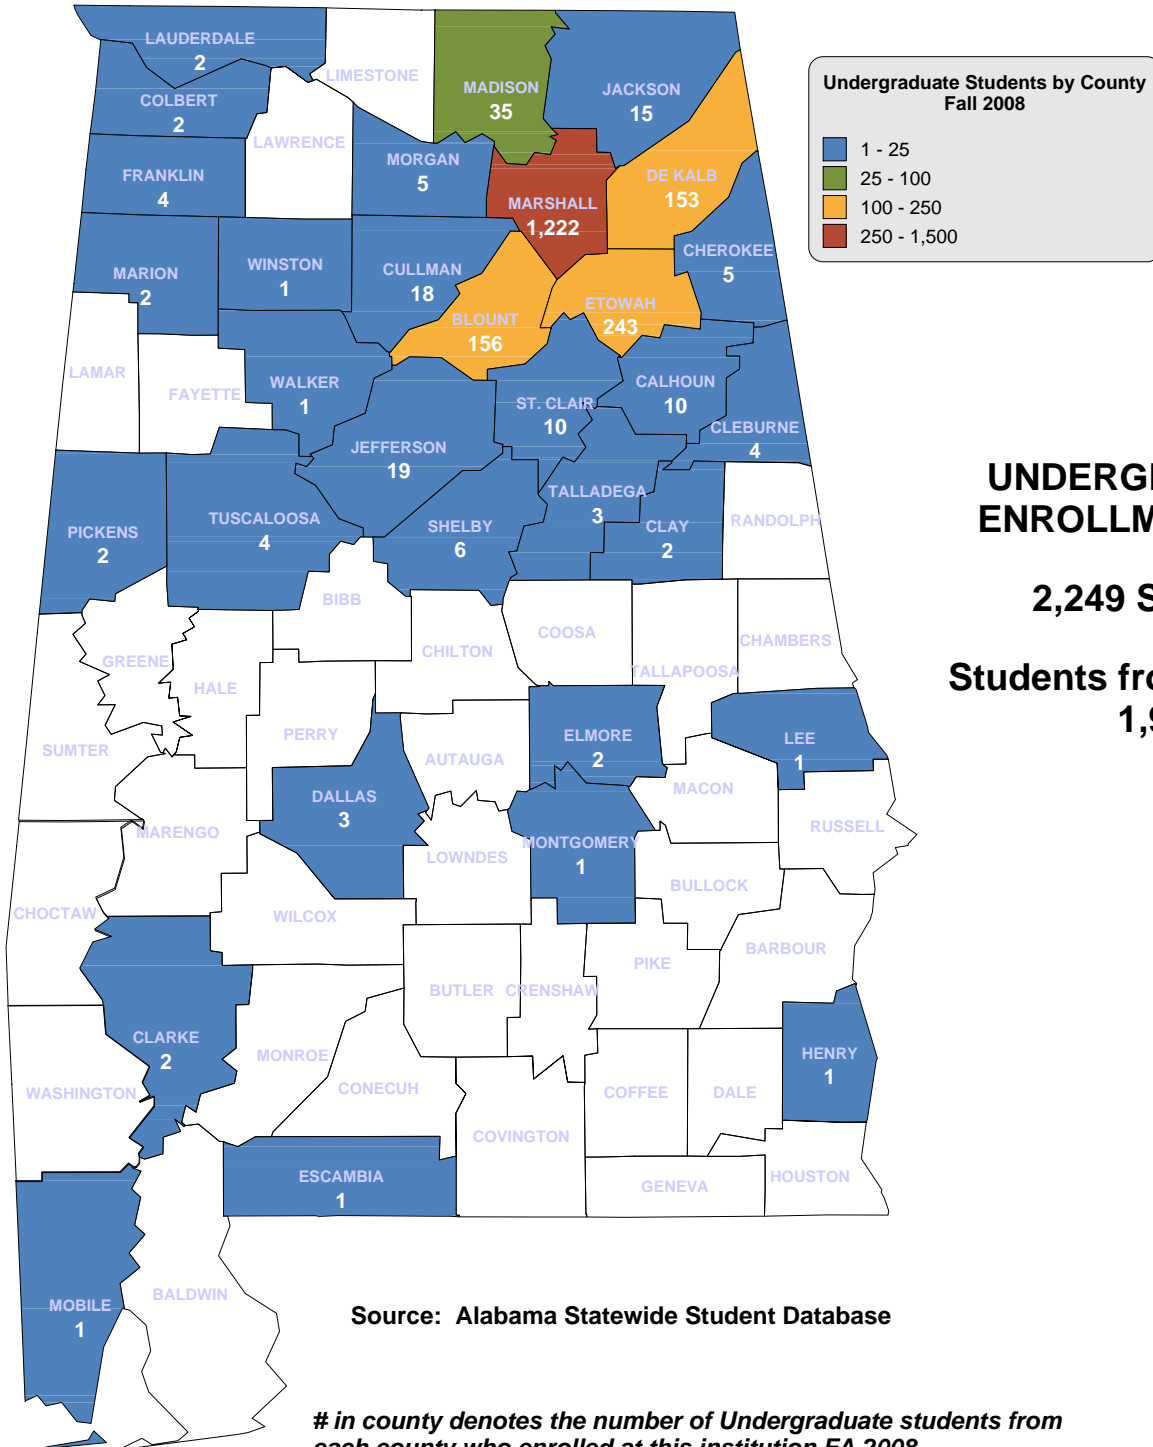

SNEAD STATE COMMUNITY COLLEGE