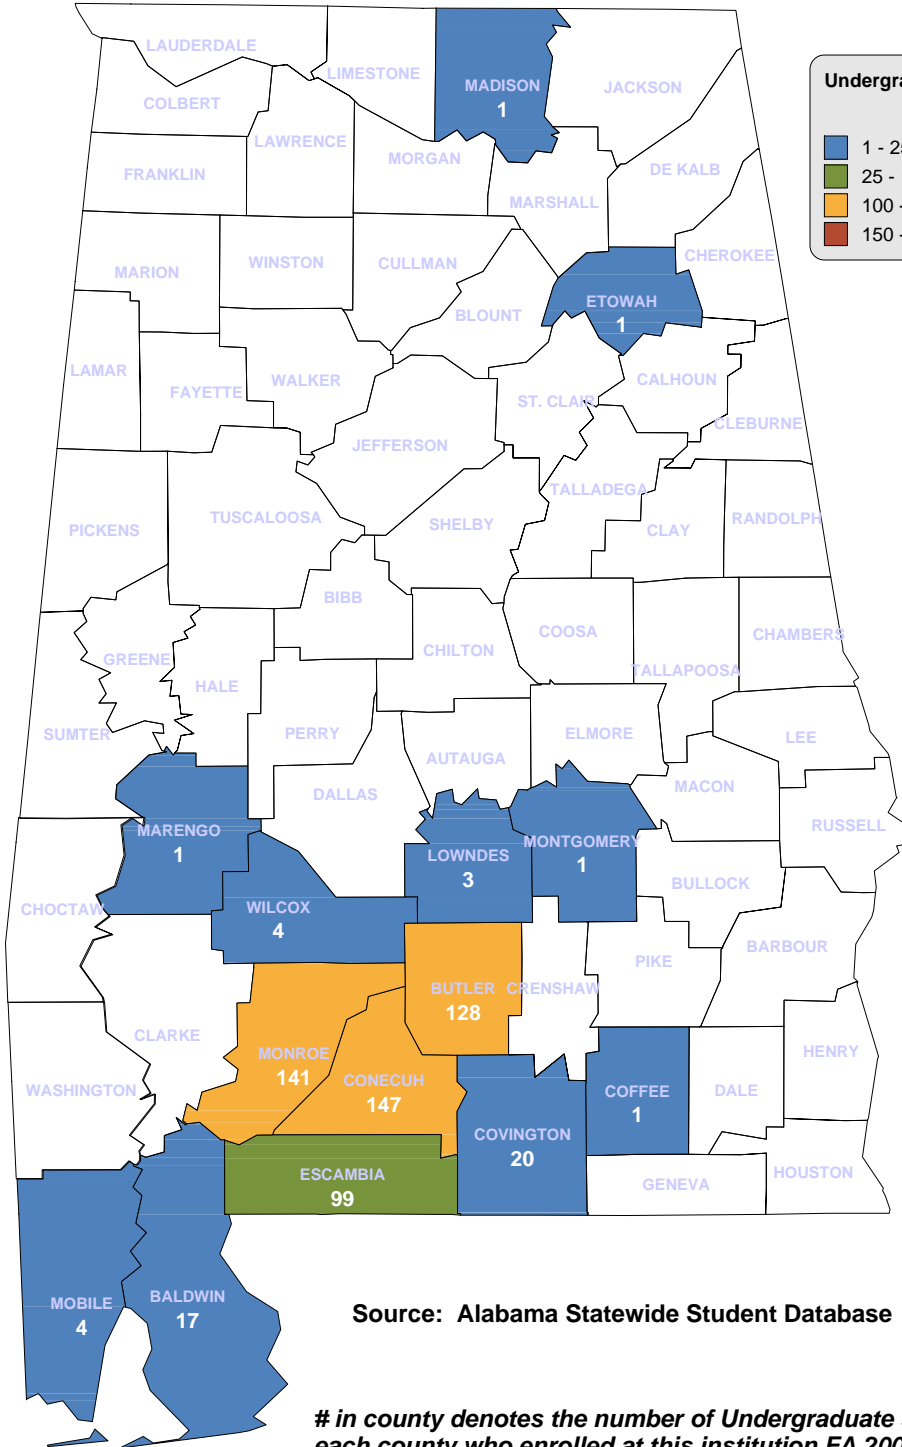

REID STATE TECHNICAL COLLEGE

UNDERGRADUATE ENROLLMENT ONLY

610 Students

**Students from Alabama:
568**

Source: Alabama Statewide Student Database

 # in county denotes the number of Undergraduate students from each county who enrolled at this institution FA 2008.