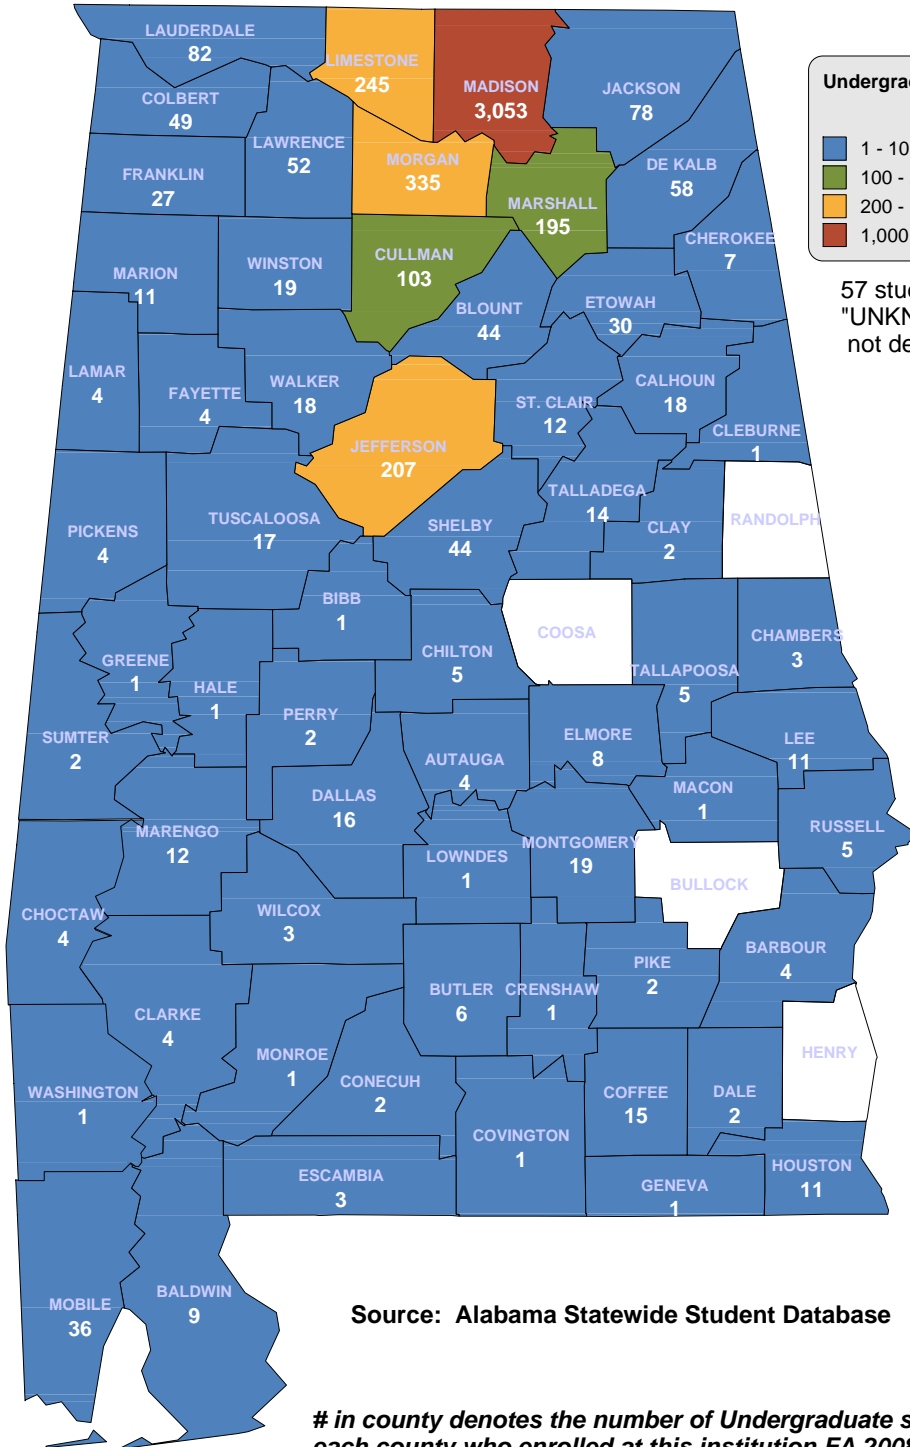

UNIVERSITY OF ALABAMA IN HUNTSVILLE

**Undergraduate Students by County
Fall 2008**

- 1 - 100
- 100 - 200
- 200 - 1,000
- 1,000 - 4,000

57 students with an "UNKNOWN" county are not depicted on this map.

UNDERGRADUATE ENROLLMENT ONLY

5,914 Students

**Students from Alabama:
4,993**

Source: Alabama Statewide Student Database

in county denotes the number of Undergraduate students from each county who enrolled at this institution FA 2008.