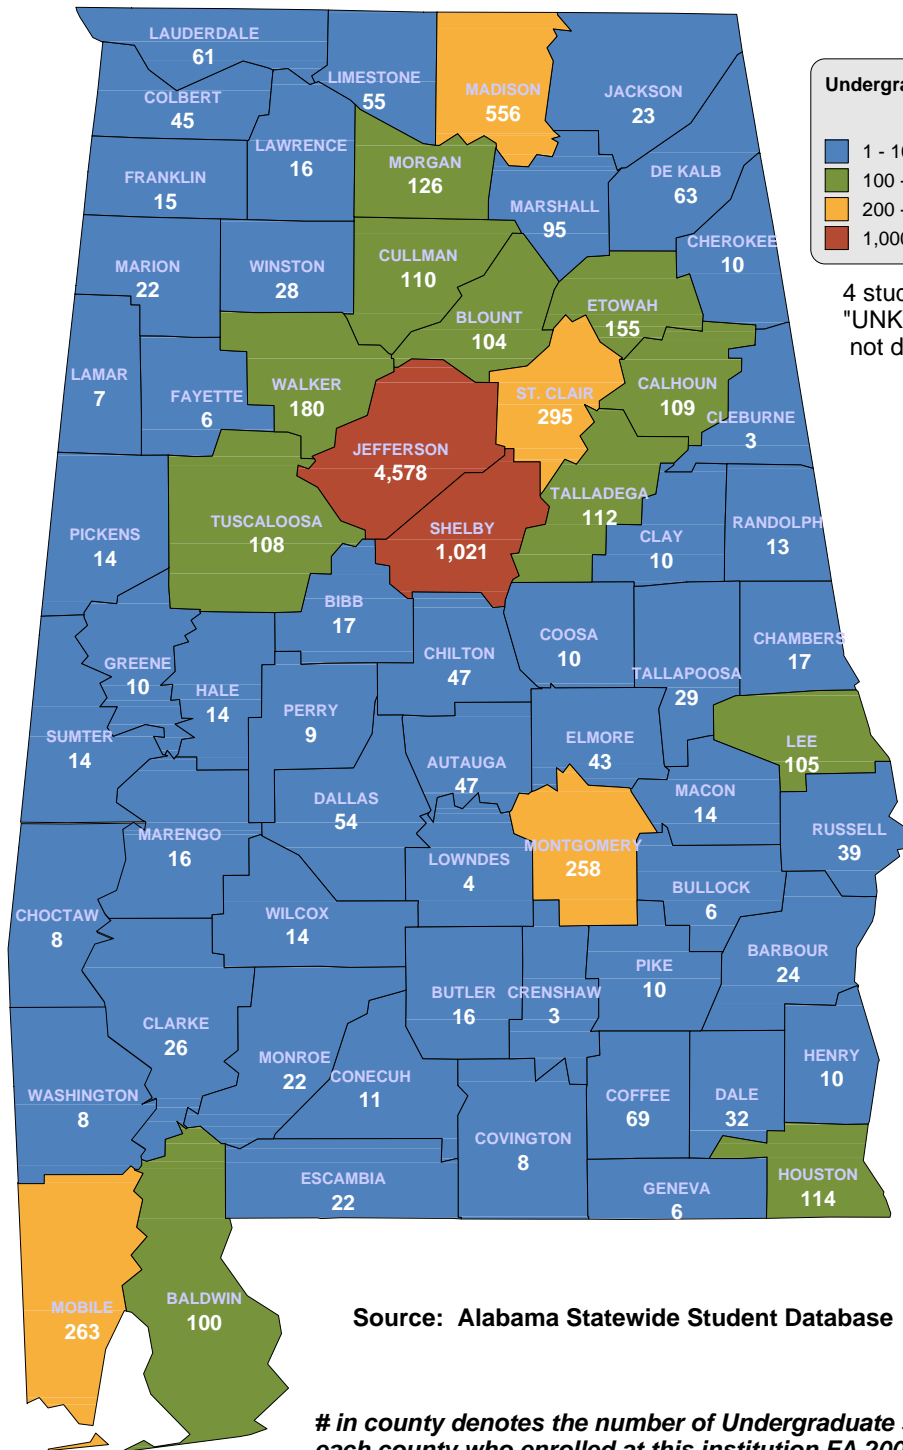

UNIVERSITY OF ALABAMA AT BIRMINGHAM

**Undergraduate Students by County
Fall 2008**

- 1 - 100
- 100 - 200
- 200 - 1,000
- 1,000 - 5,000

4 students with an "UNKNOWN" county are not depicted on this map.

UNDERGRADUATE ENROLLMENT ONLY

10,383 Students

**Students from Alabama:
9,463**

Source: Alabama Statewide Student Database

 # in county denotes the number of Undergraduate students from each county who enrolled at this institution FA 2008.