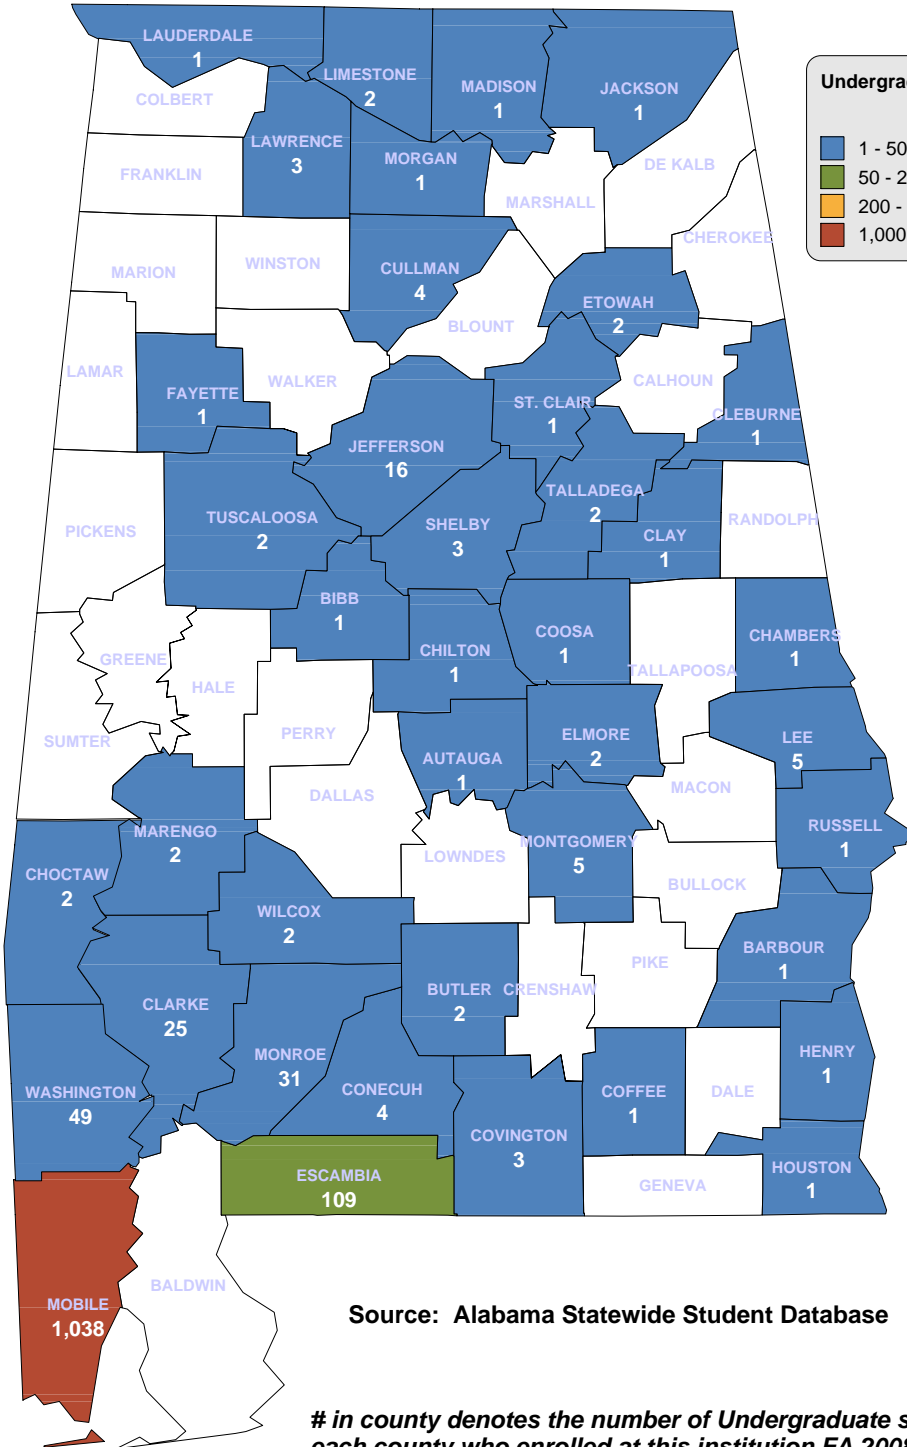

FAULKNER STATE COMMUNITY COLLEGE

UNDERGRADUATE ENROLLMENT ONLY

3,654 Students

**Students from Alabama:
3,396**

Source: Alabama Statewide Student Database

 # in county denotes the number of Undergraduate students from each county who enrolled at this institution FA 2008.