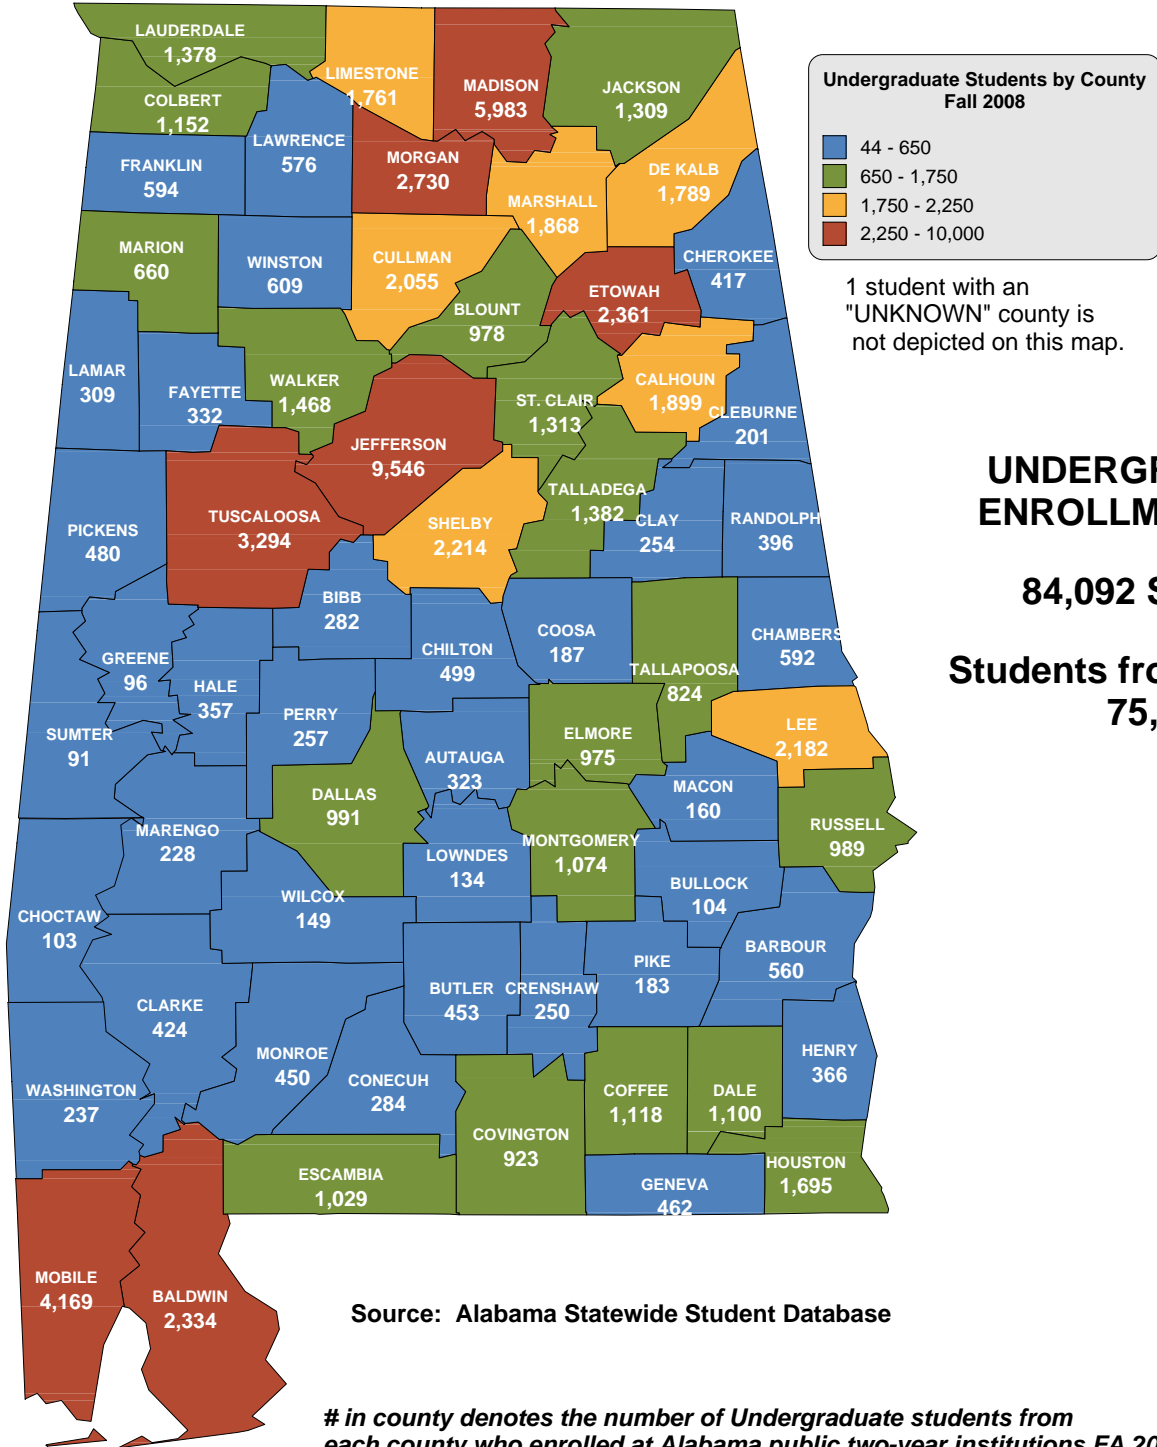

ALL ALABAMA PUBLIC 2-YEAR INSTITUTIONS

UNDERGRADUATE ENROLLMENT ONLY

84,092 Students

**Students from Alabama:
75,943**

Source: Alabama Statewide Student Database

 # in county denotes the number of Undergraduate students from each county who enrolled at Alabama public two-year institutions FA 2008.