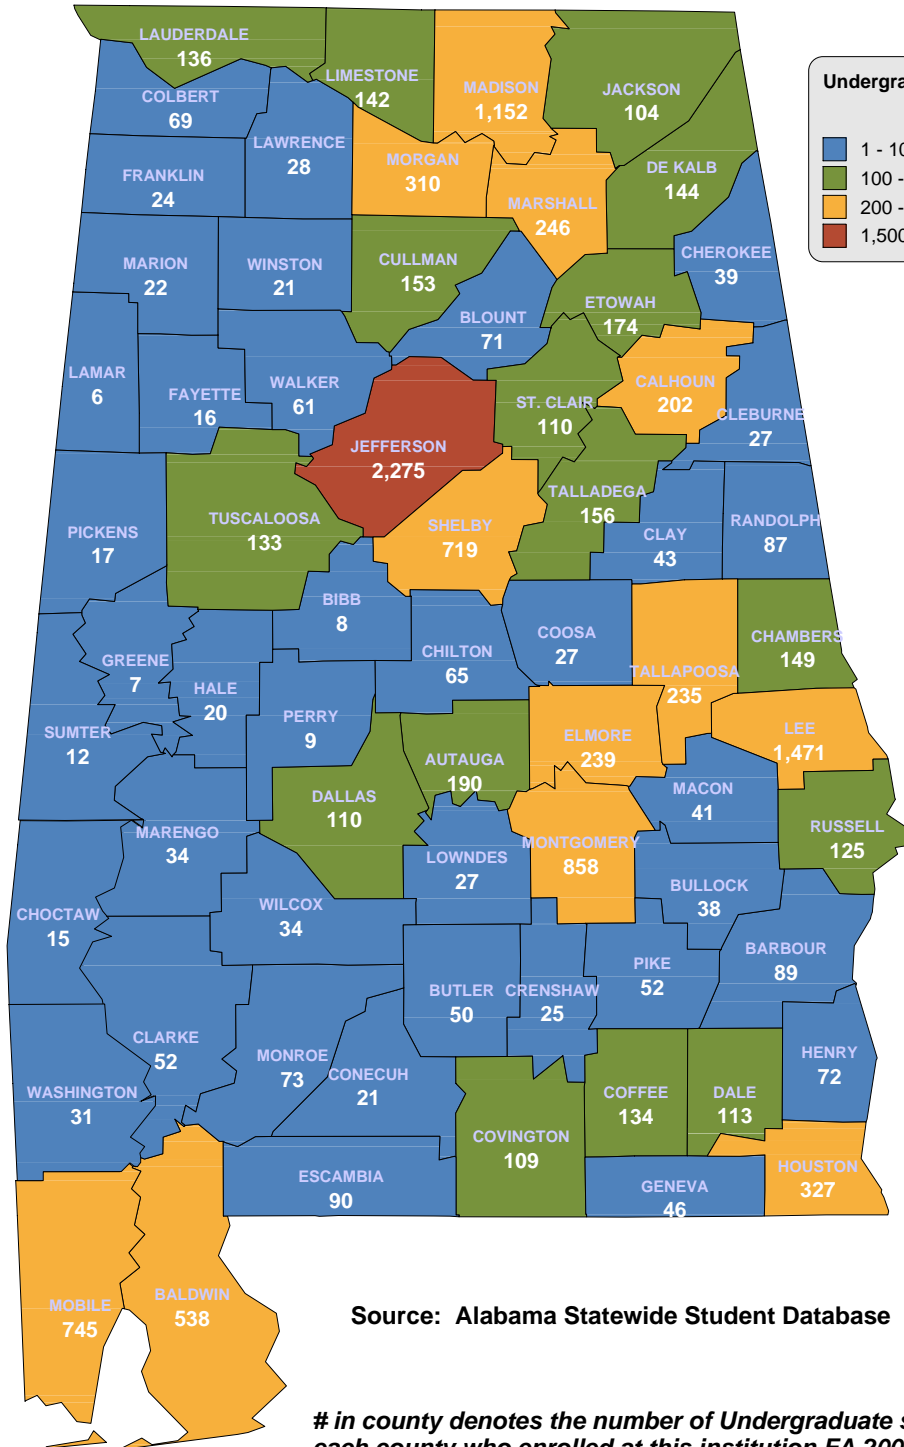

AUBURN UNIVERSITY

UNDERGRADUATE ENROLLMENT ONLY

20,037 Students

Students from Alabama:
12,968

Source: Alabama Statewide Student Database

in county denotes the number of Undergraduate students from each county who enrolled at this institution FA 2008.