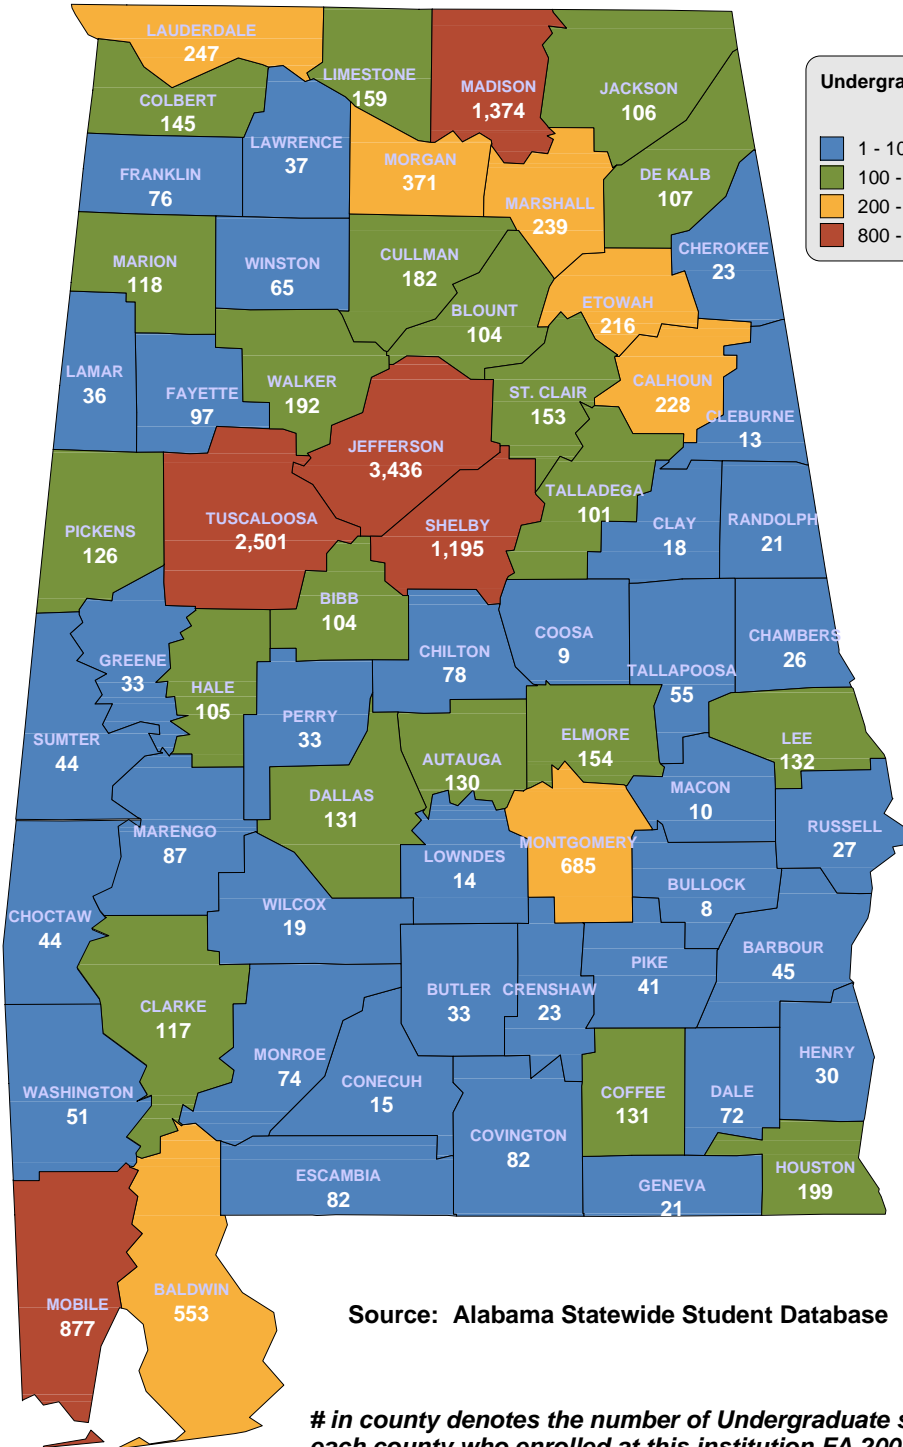

UNIVERSITY OF ALABAMA

UNDERGRADUATE ENROLLMENT ONLY

22,343 Students

**Students from Alabama:
16,060**

Source: Alabama Statewide Student Database

in county denotes the number of Undergraduate students from each county who enrolled at this institution FA 2008.