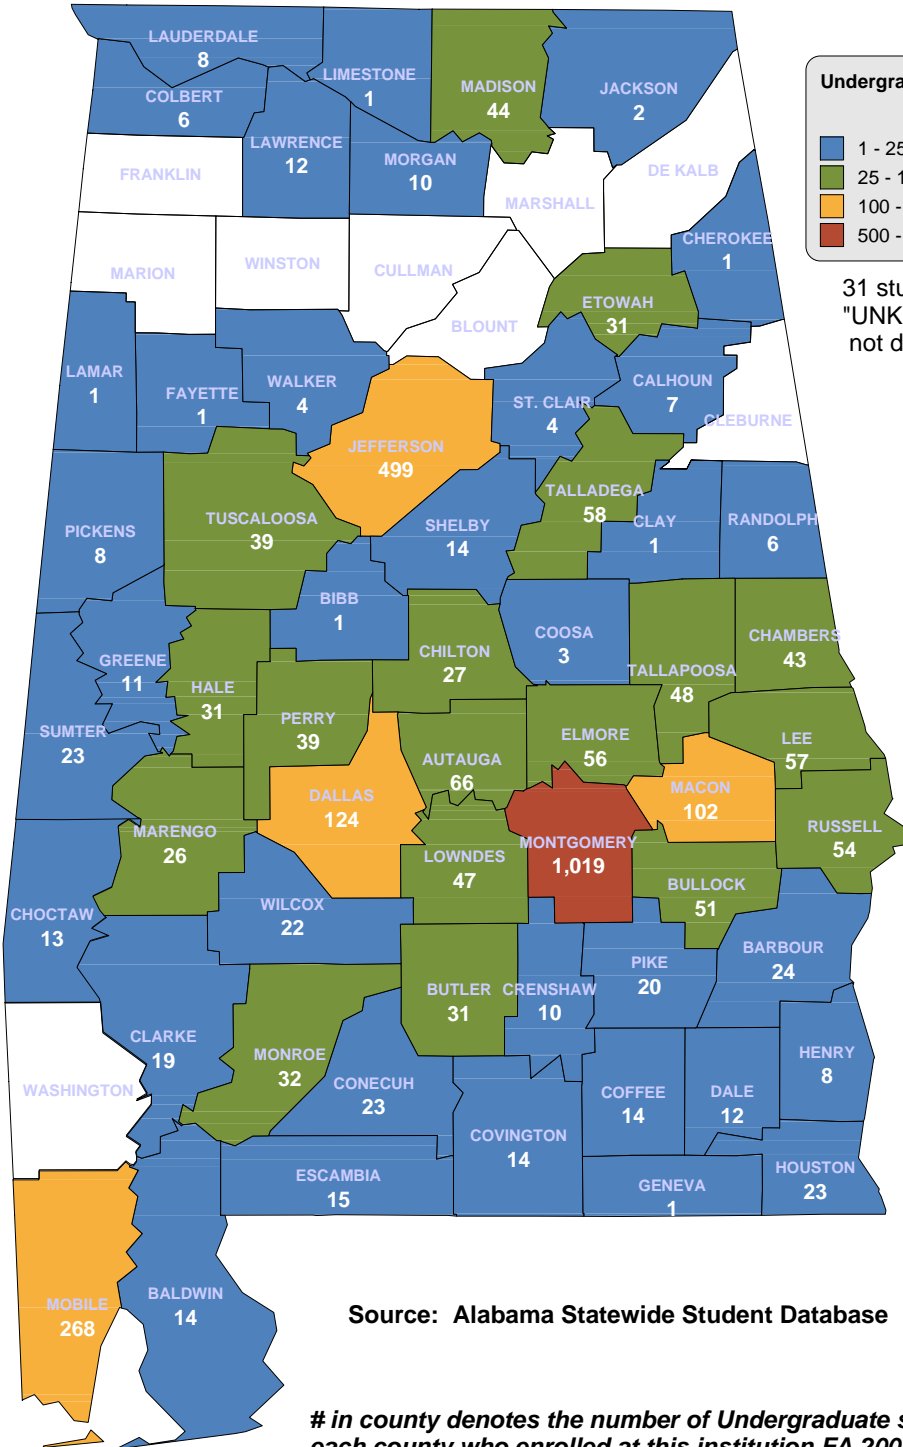

ALABAMA STATE UNIVERSITY

**Undergraduate Students by County
Fall 2008**

- 1 - 25
- 25 - 100
- 100 - 500
- 500 - 2,000

31 students with an "UNKNOWN" county are not depicted on this map.

UNDERGRADUATE ENROLLMENT ONLY

5,068 Students

**Students from Alabama:
3,179**

Source: Alabama Statewide Student Database

in county denotes the number of Undergraduate students from each county who enrolled at this institution FA 2008.