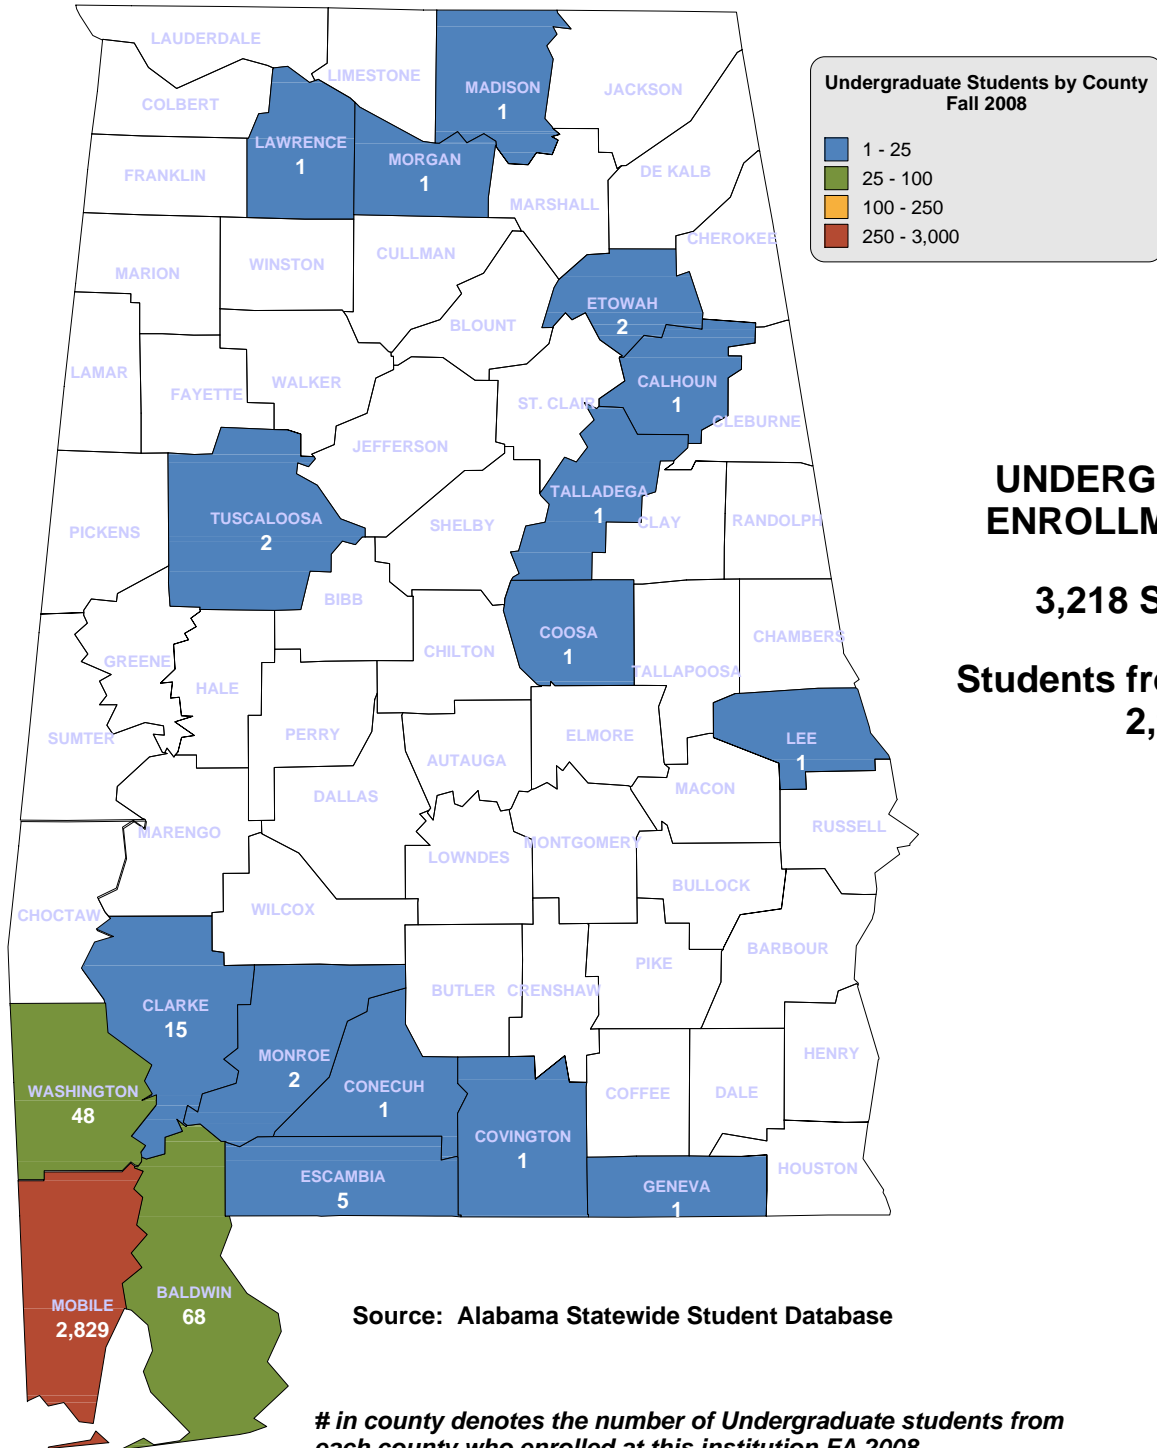

BISHOP STATE COMMUNITY COLLEGE

UNDERGRADUATE ENROLLMENT ONLY

3,218 Students

**Students from Alabama:
2,981**