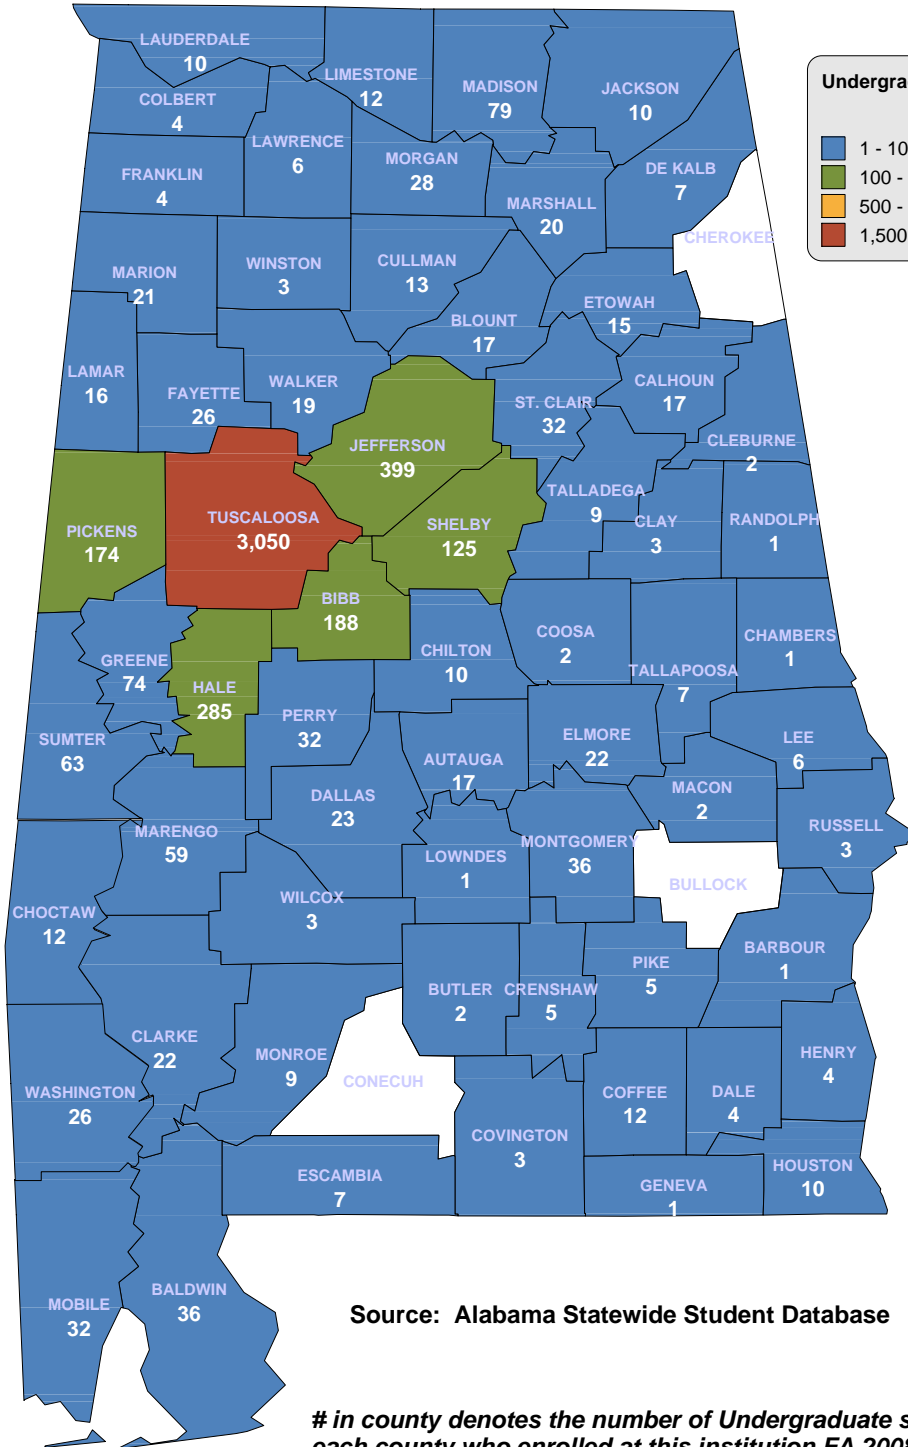

SHELTON STATE COMMUNITY COLLEGE

UNDERGRADUATE ENROLLMENT ONLY

5,517 Students

**Students from Alabama:
5,147**

Source: Alabama Statewide Student Database

 # in county denotes the number of Undergraduate students from each county who enrolled at this institution FA 2008.