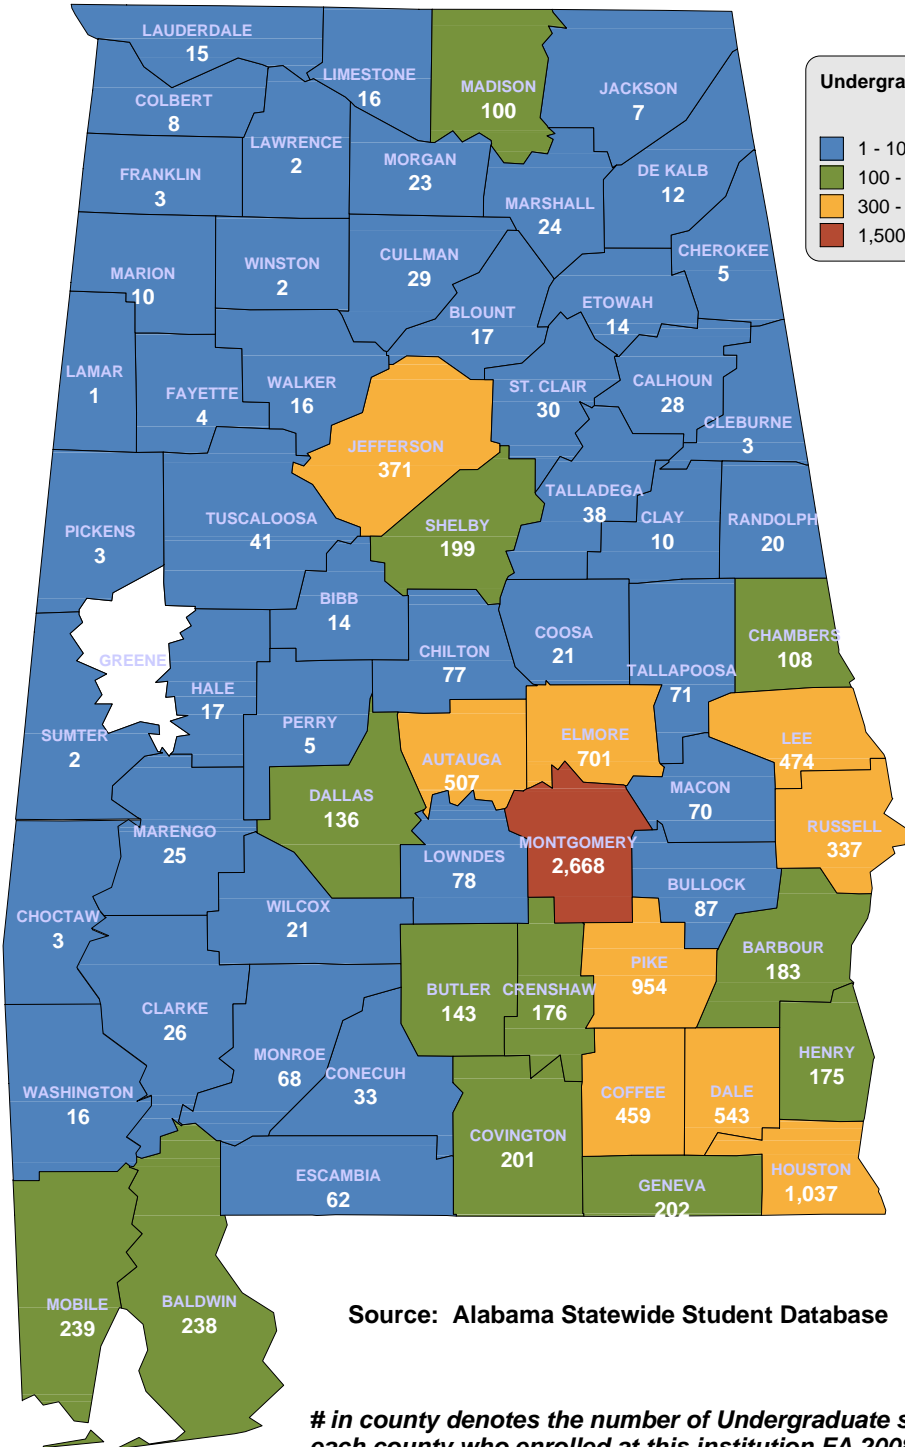

TROY UNIVERSITY

UNDERGRADUATE ENROLLMENT ONLY

12,862 Students

**Students from Alabama:
11,228**

Source: Alabama Statewide Student Database

 # in county denotes the number of Undergraduate students from each county who enrolled at this institution FA 2008.