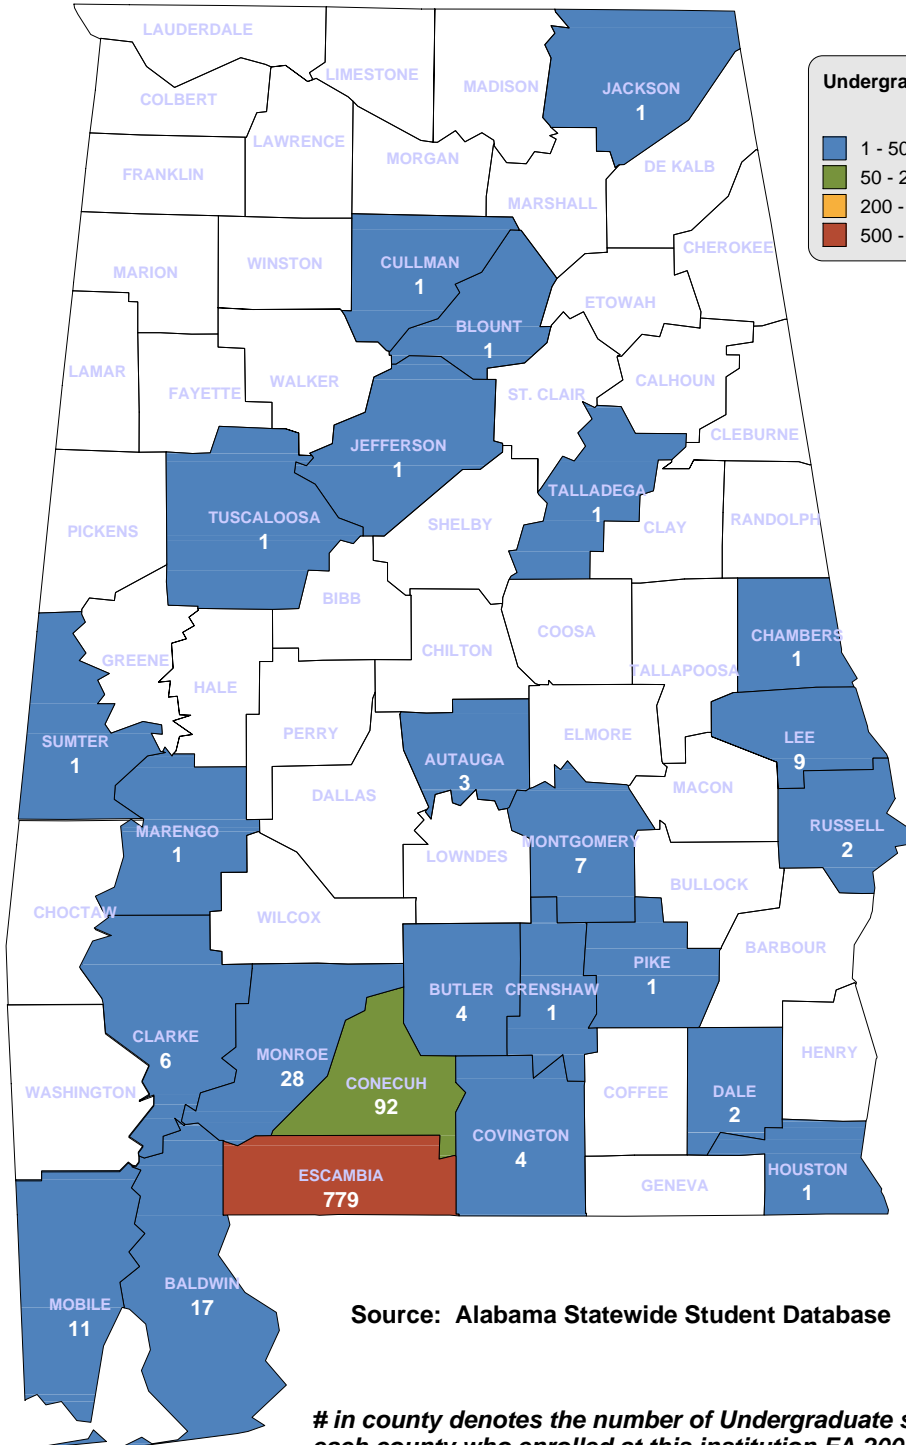

JEFFERSON DAVIS COMMUNITY COLLEGE

UNDERGRADUATE ENROLLMENT ONLY

1,239 Students

**Students from Alabama:
976**

Source: Alabama Statewide Student Database

 # in county denotes the number of Undergraduate students from each county who enrolled at this institution FA 2008.