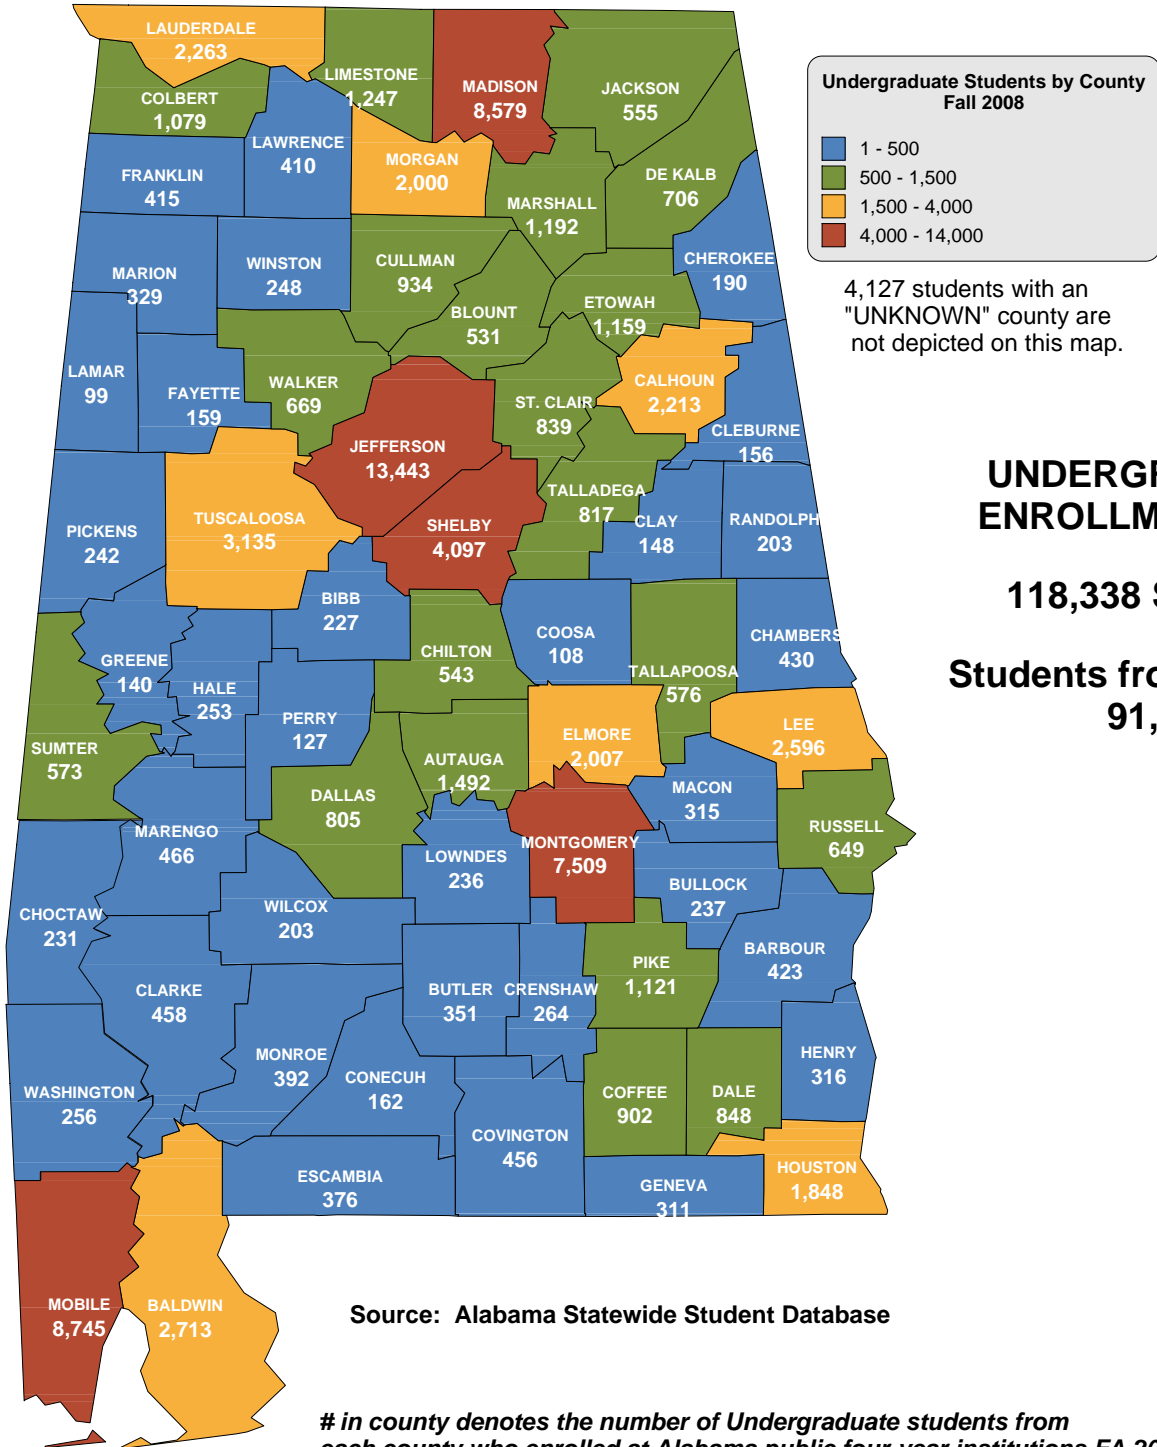

ALL ALABAMA PUBLIC 4-YEAR INSTITUTIONS