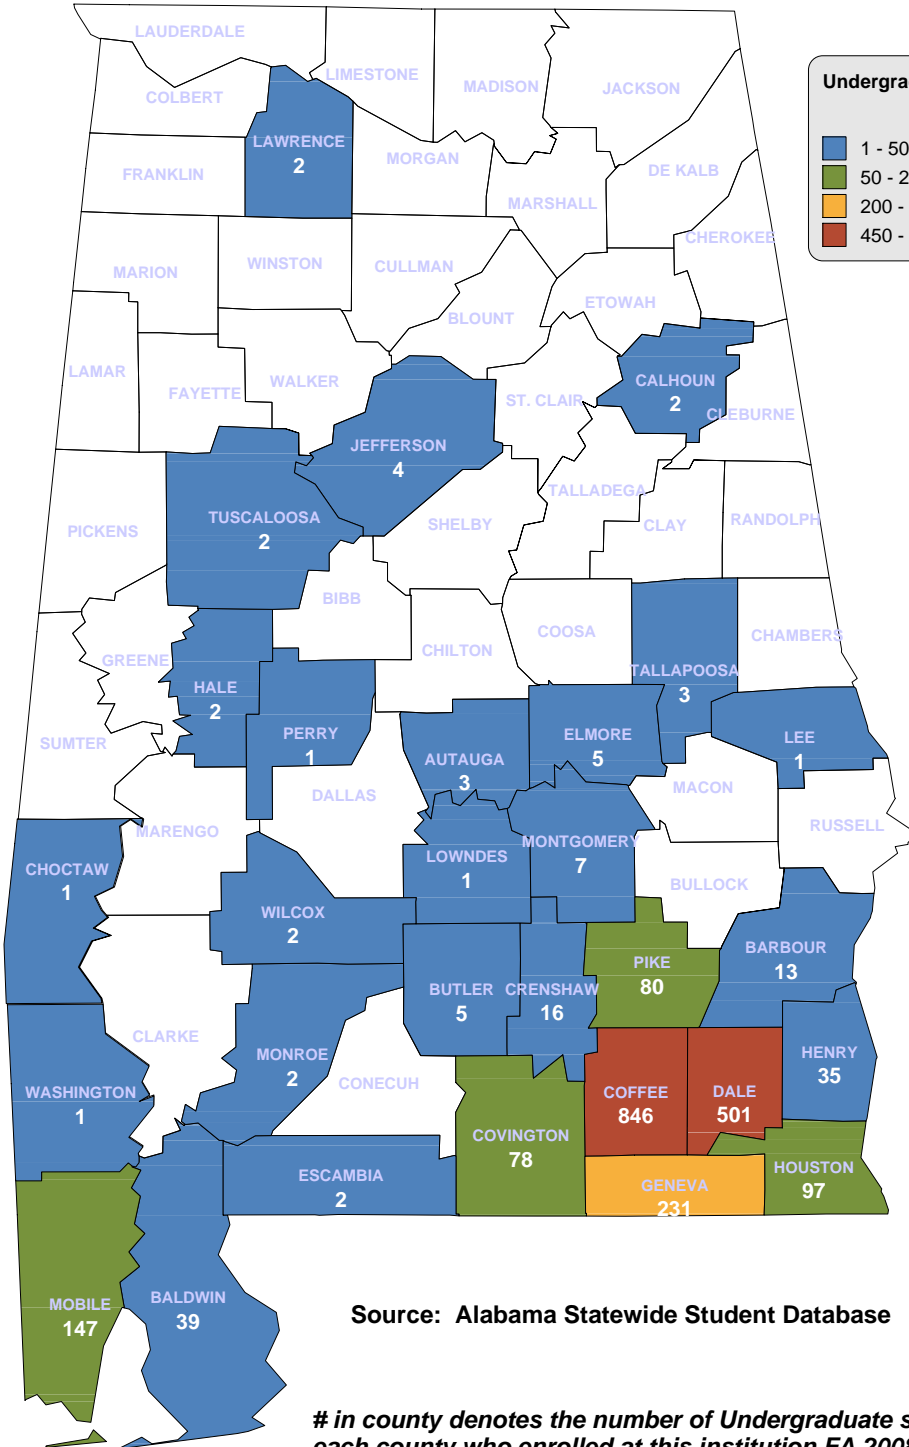

ENTERPRISE-OZARK COMMUNITY COLLEGE

UNDERGRADUATE ENROLLMENT ONLY

2,388 Students

**Students from Alabama:
2,129**

Source: Alabama Statewide Student Database

 # in county denotes the number of Undergraduate students from each county who enrolled at this institution FA 2008.