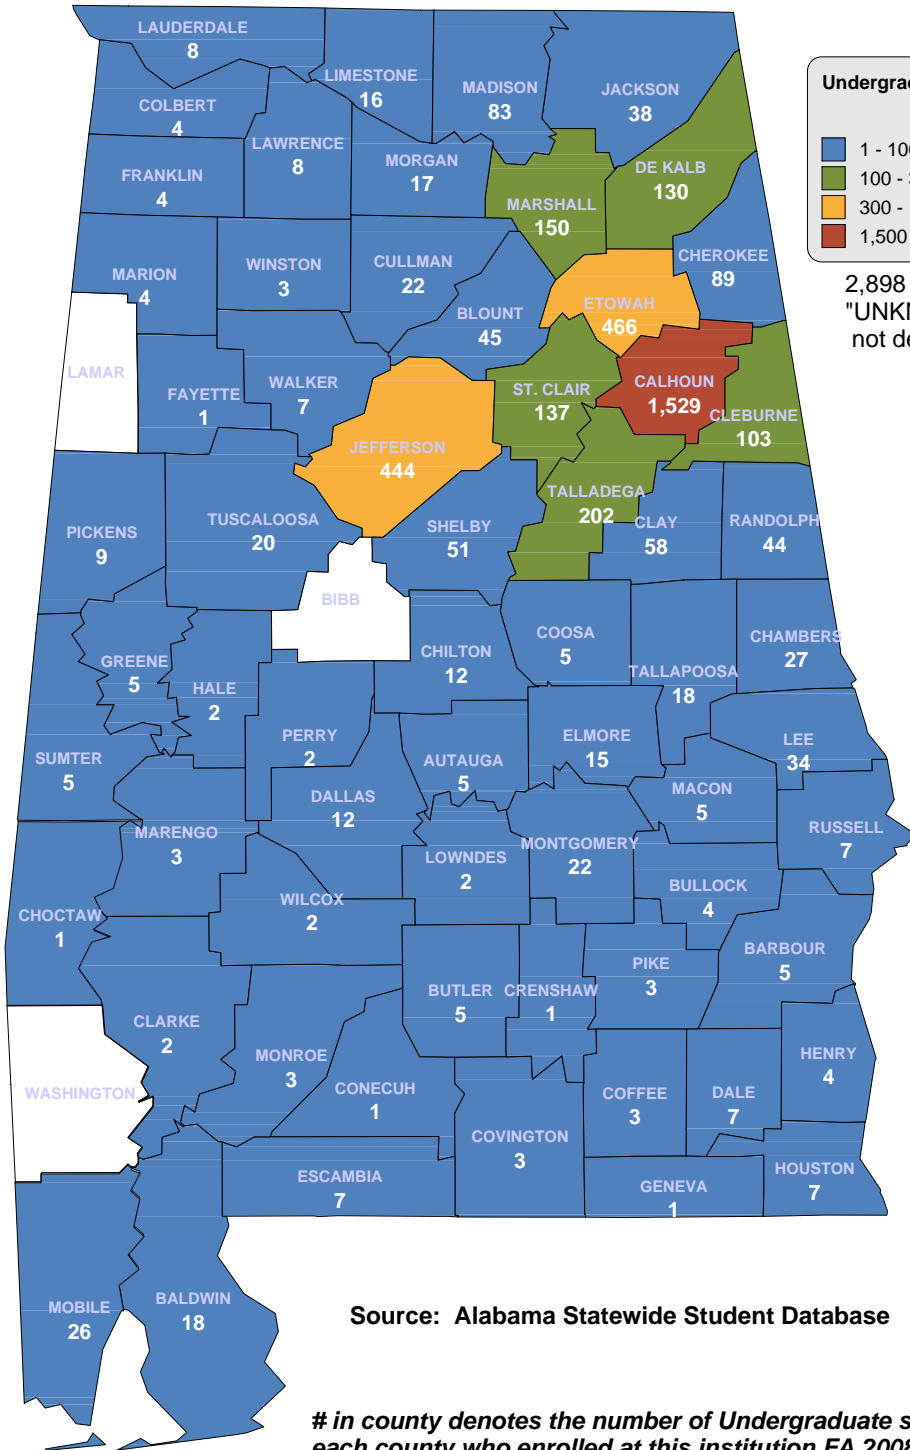

JACKSONVILLE STATE UNIVERSITY

**Undergraduate Students by County
Fall 2008**

- 1 - 100
- 100 - 300
- 300 - 1,500
- 1,500 - 3,000

2,898 students with an "UNKNOWN" county are not depicted on this map.

UNDERGRADUATE ENROLLMENT ONLY

7,918 Students

**Students from Alabama:
6,874**

Source: Alabama Statewide Student Database

in county denotes the number of Undergraduate students from each county who enrolled at this institution FA 2008.