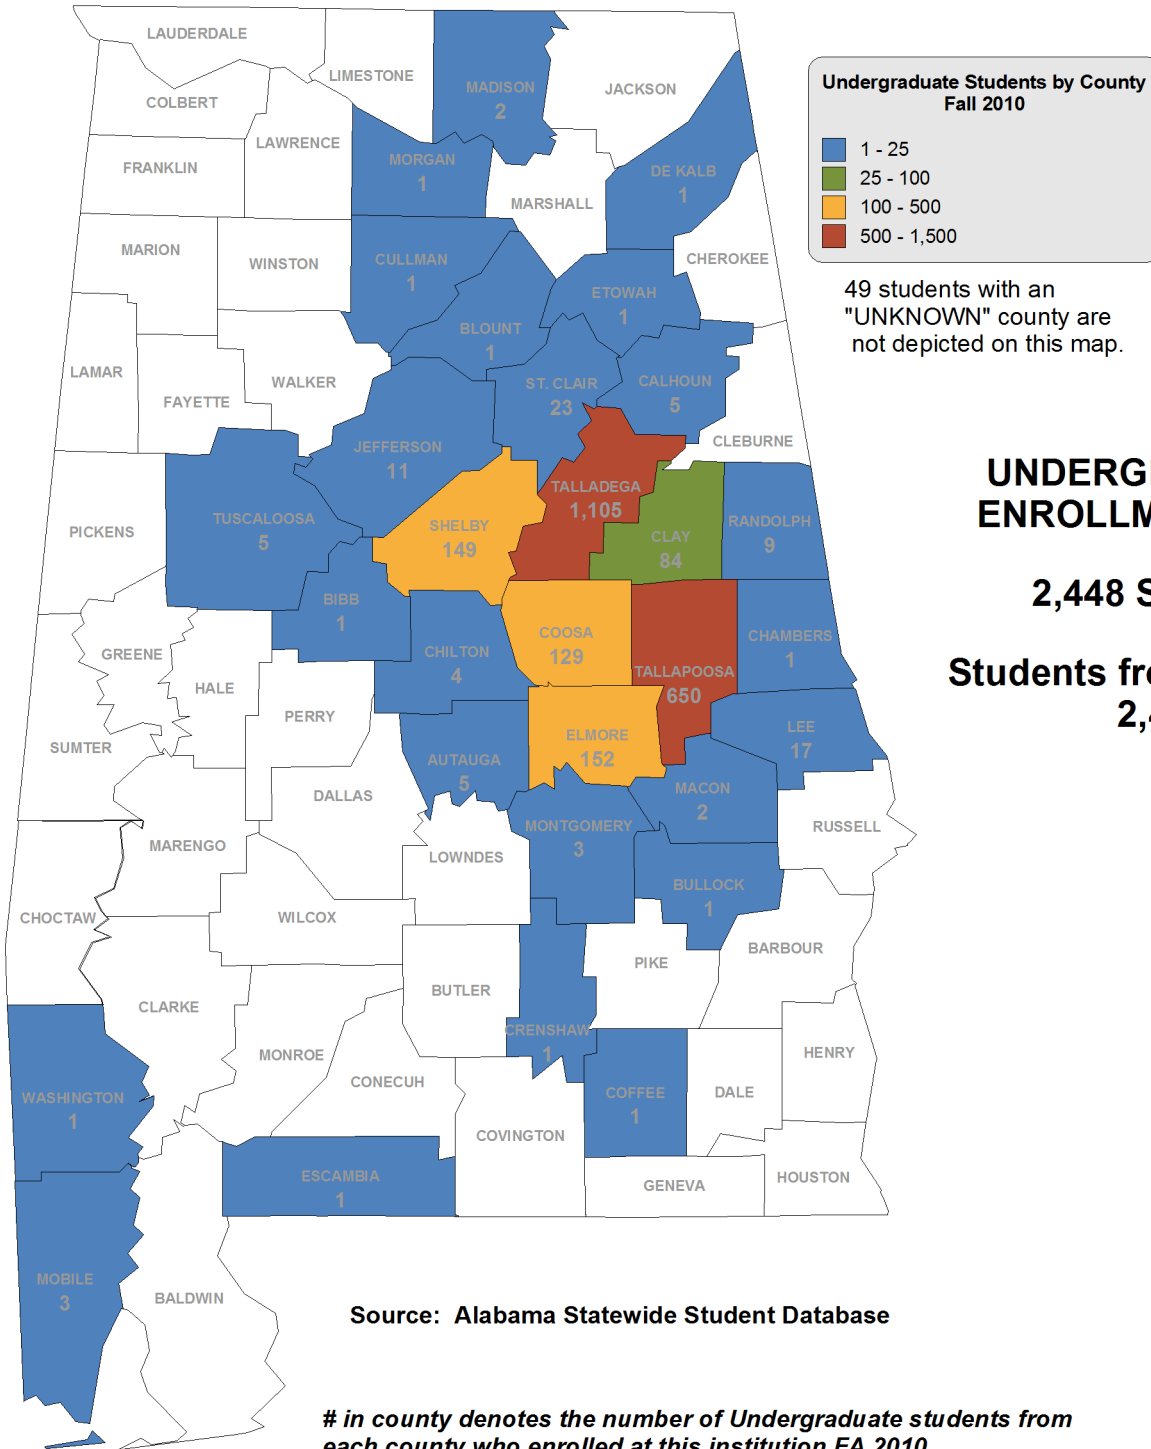

BEVILL STATE COMMUNITY COLLEGE

BISHOP STATE COMMUNITY COLLEGE

CALHOUN STATE COMMUNITY COLLEGE

CENTRAL ALABAMA COMMUNITY COLLEGE

DRAKE STATE TECHNICAL COLLEGE

UNDERGRADUATE ENROLLMENT ONLY

1,557 Students

**Students from Alabama:
1,413**