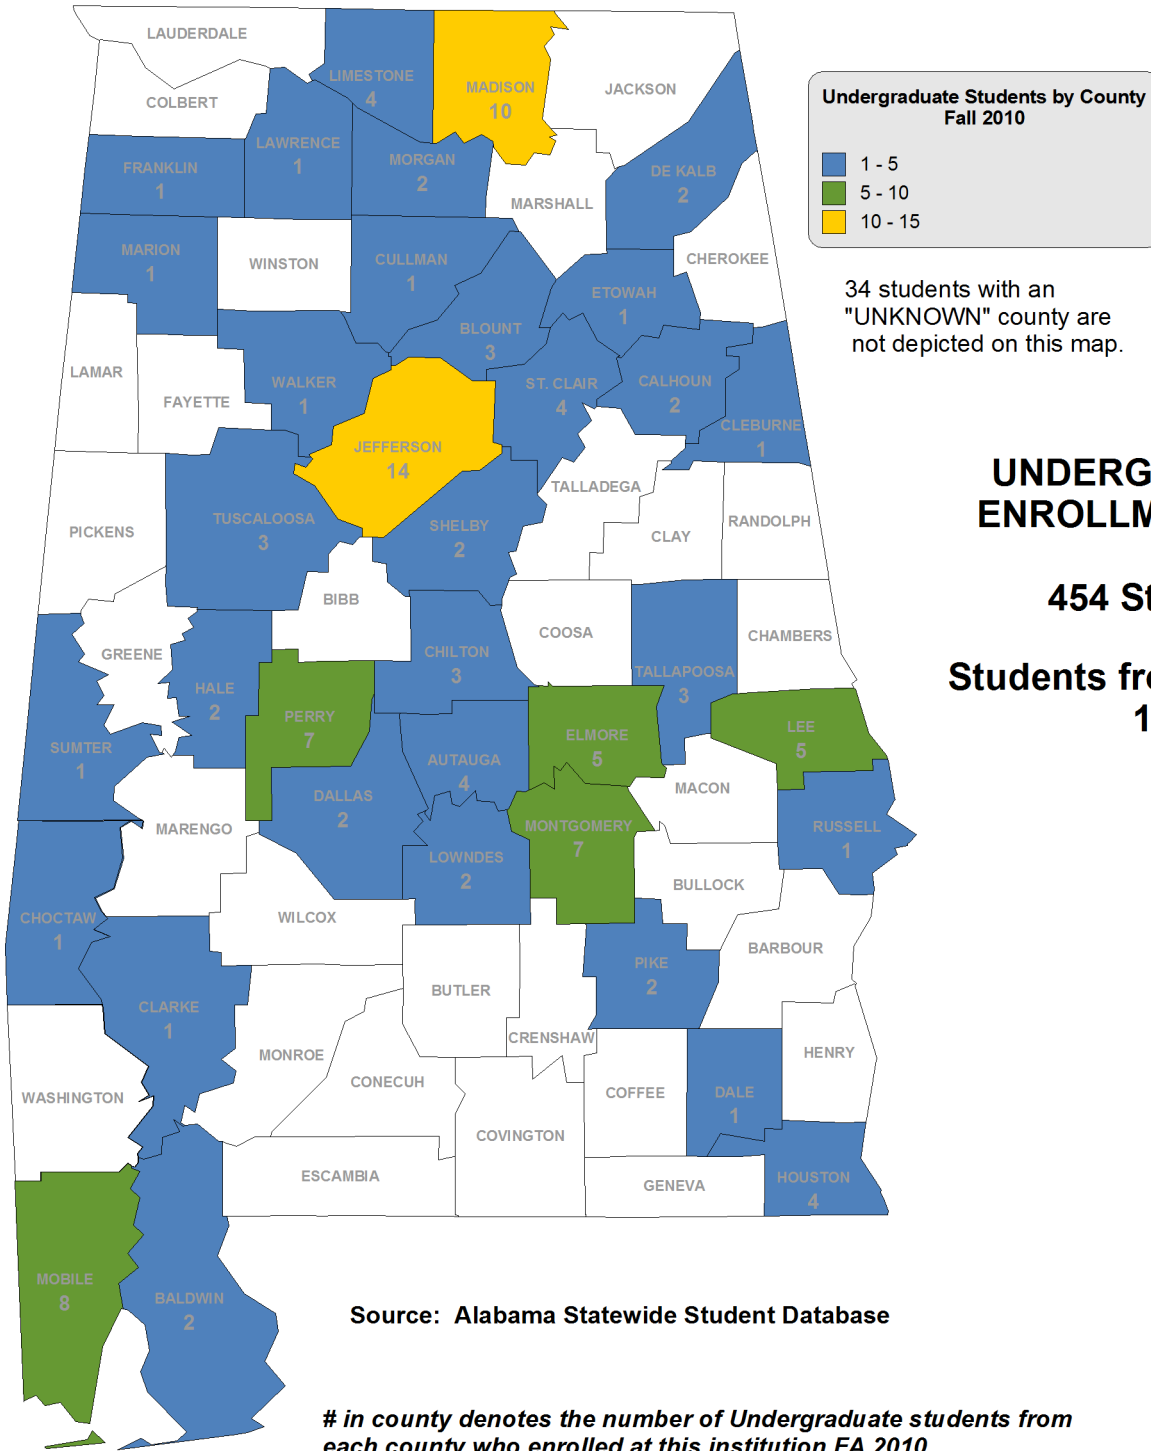

MARION MILITARY INSTITUTE

UNDERGRADUATE ENROLLMENT ONLY

454 Students

Students from Alabama:
148

Source: Alabama Statewide Student Database

in county denotes the number of Undergraduate students from each county who enrolled at this institution FA 2010.