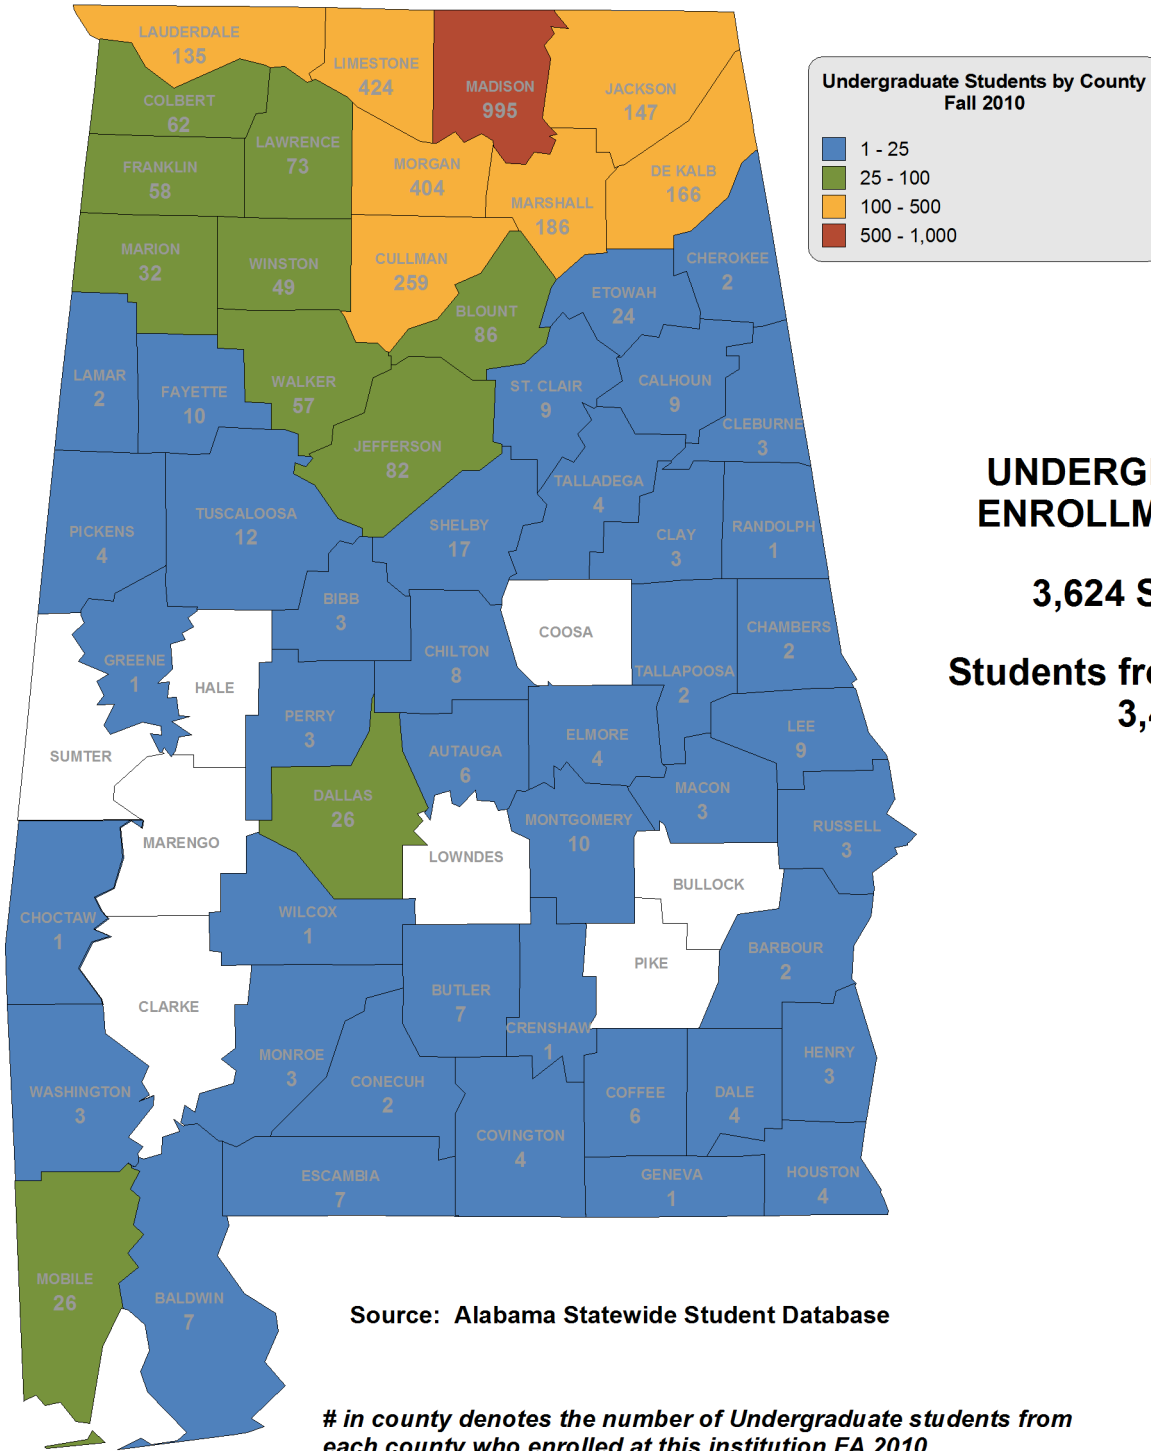

ATHENS STATE UNIVERSITY