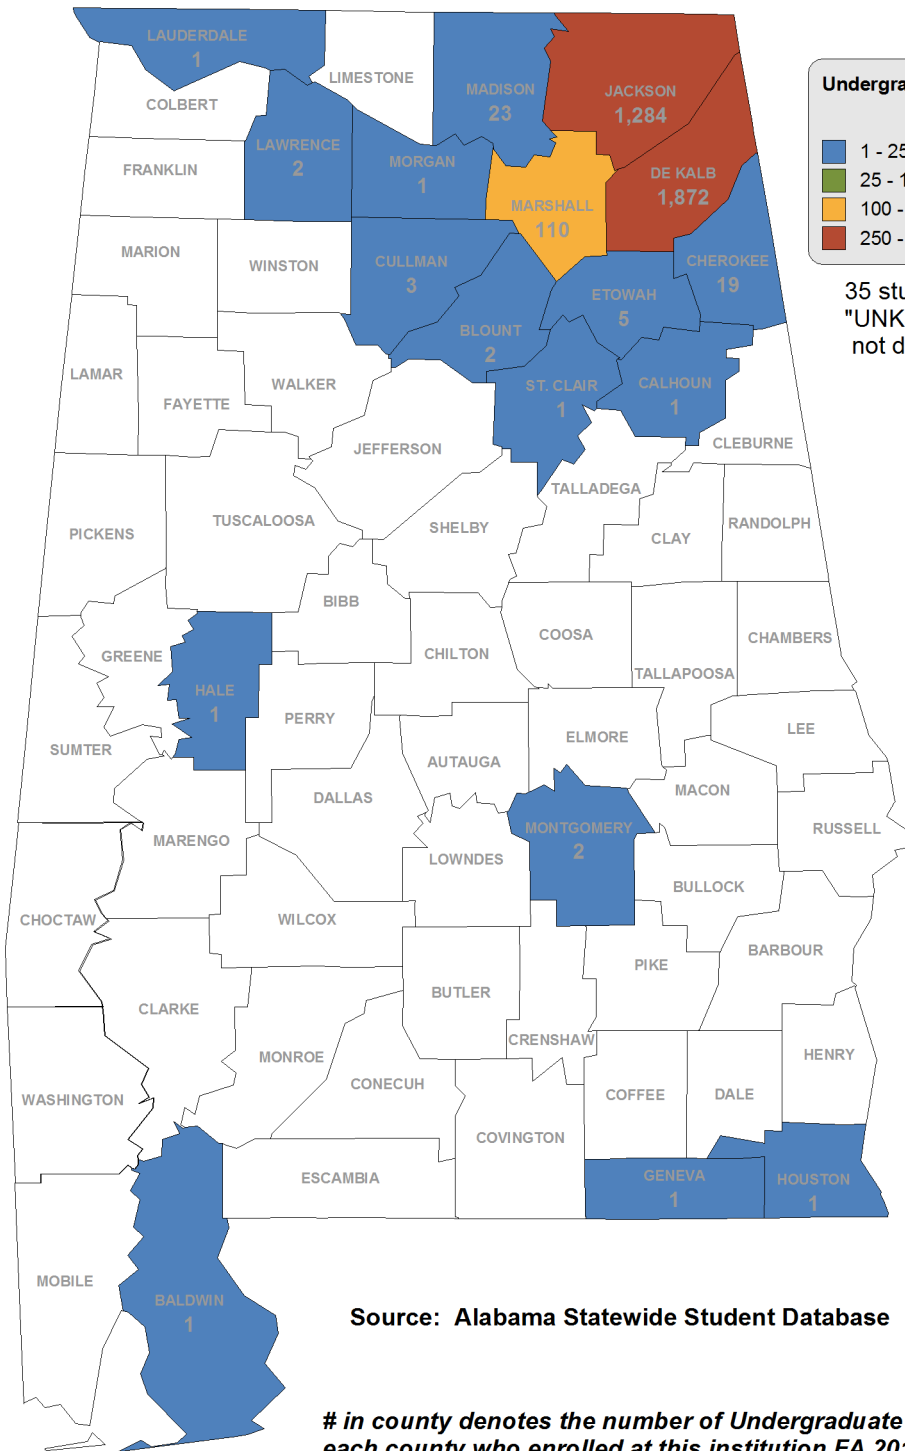

NORTHEAST ALABAMA COMMUNITY COLLEGE

35 students with an "UNKNOWN" county are not depicted on this map.

UNDERGRADUATE ENROLLMENT ONLY

3,439 Students

**Students from Alabama:
3,365**

Source: Alabama Statewide Student Database

 # in county denotes the number of Undergraduate students from each county who enrolled at this institution FA 2010.