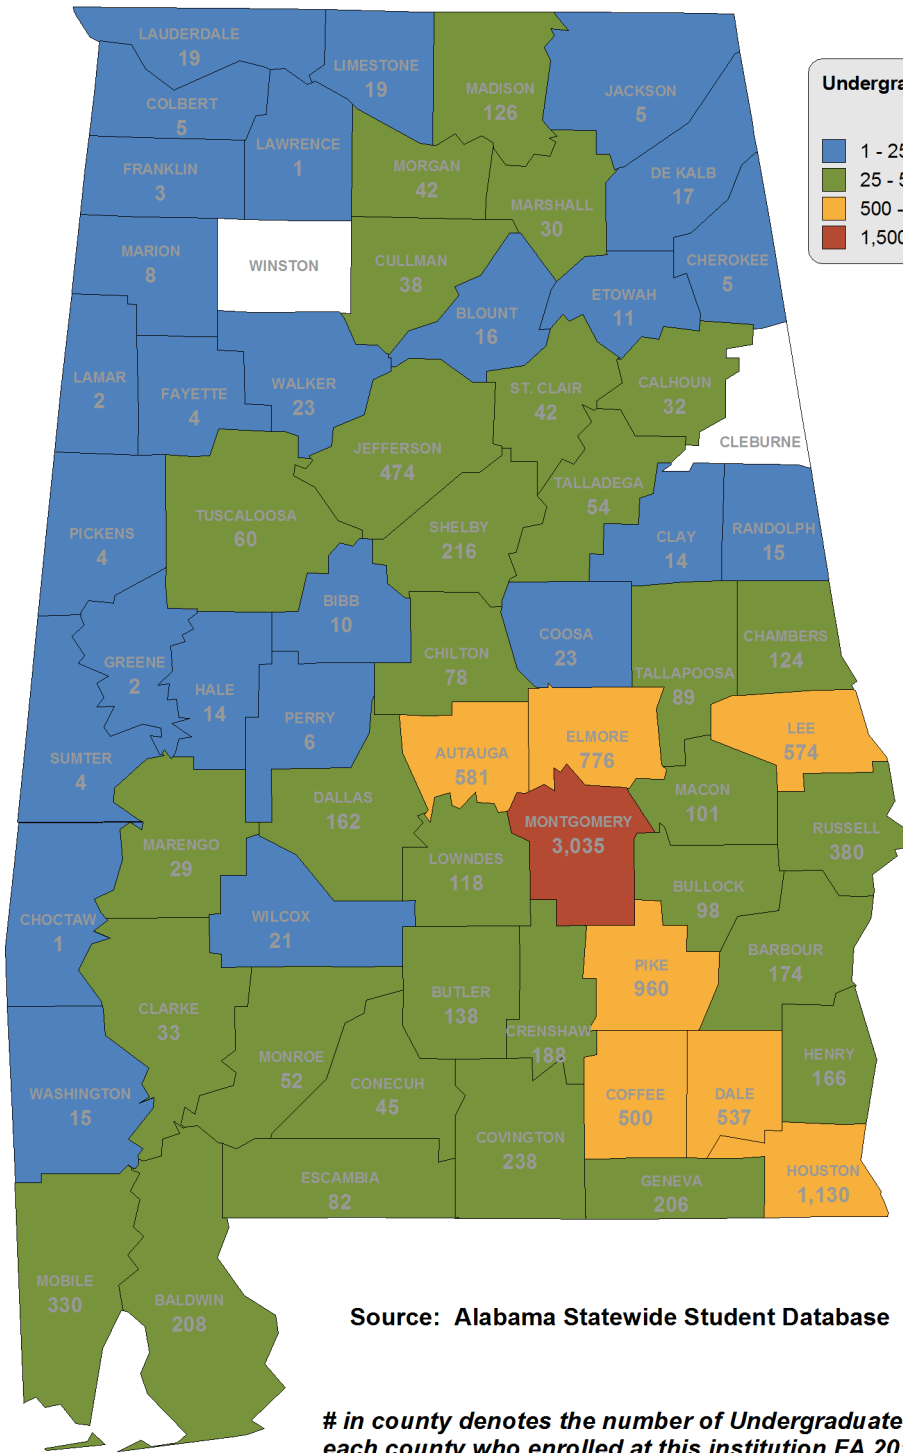

TROY UNIVERSITY

Undergraduate Students by County Fall 2010

- 1 - 25
- 25 - 500
- 500 - 1,500
- 1,500 - 3,100

UNDERGRADUATE ENROLLMENT ONLY

14,294 Students

Students from Alabama: 12,513

Source: Alabama Statewide Student Database

 # in county denotes the number of Undergraduate students from each county who enrolled at this institution FA 2010.