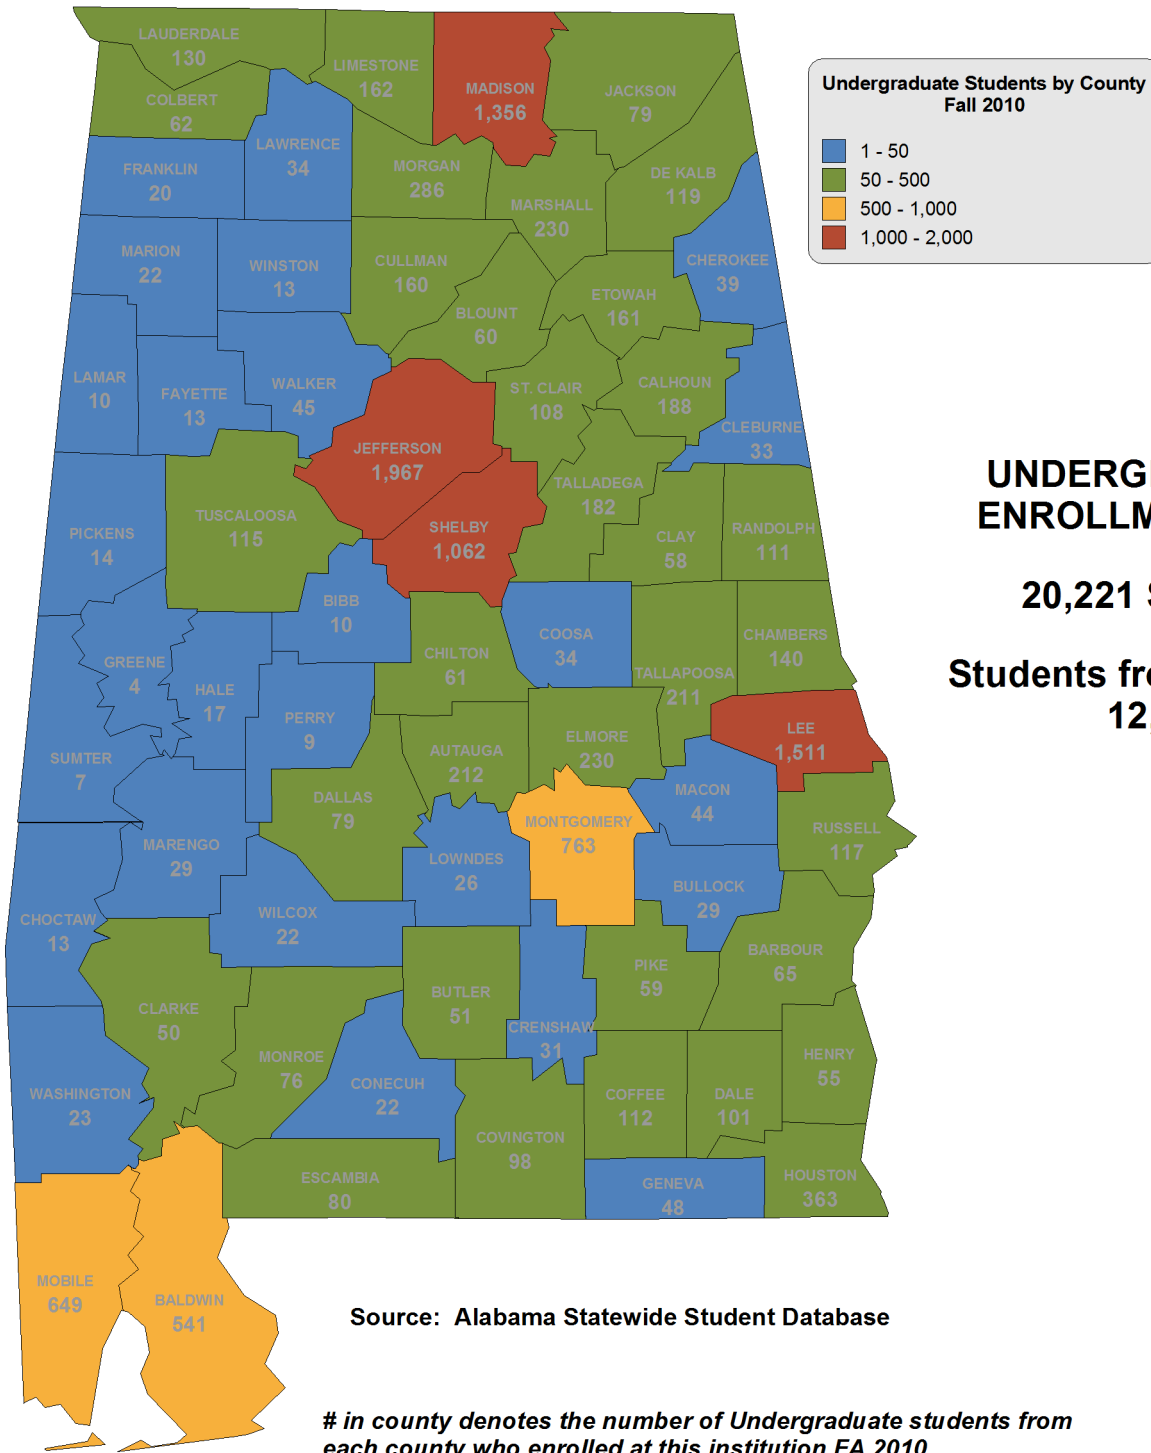

AUBURN UNIVERSITY