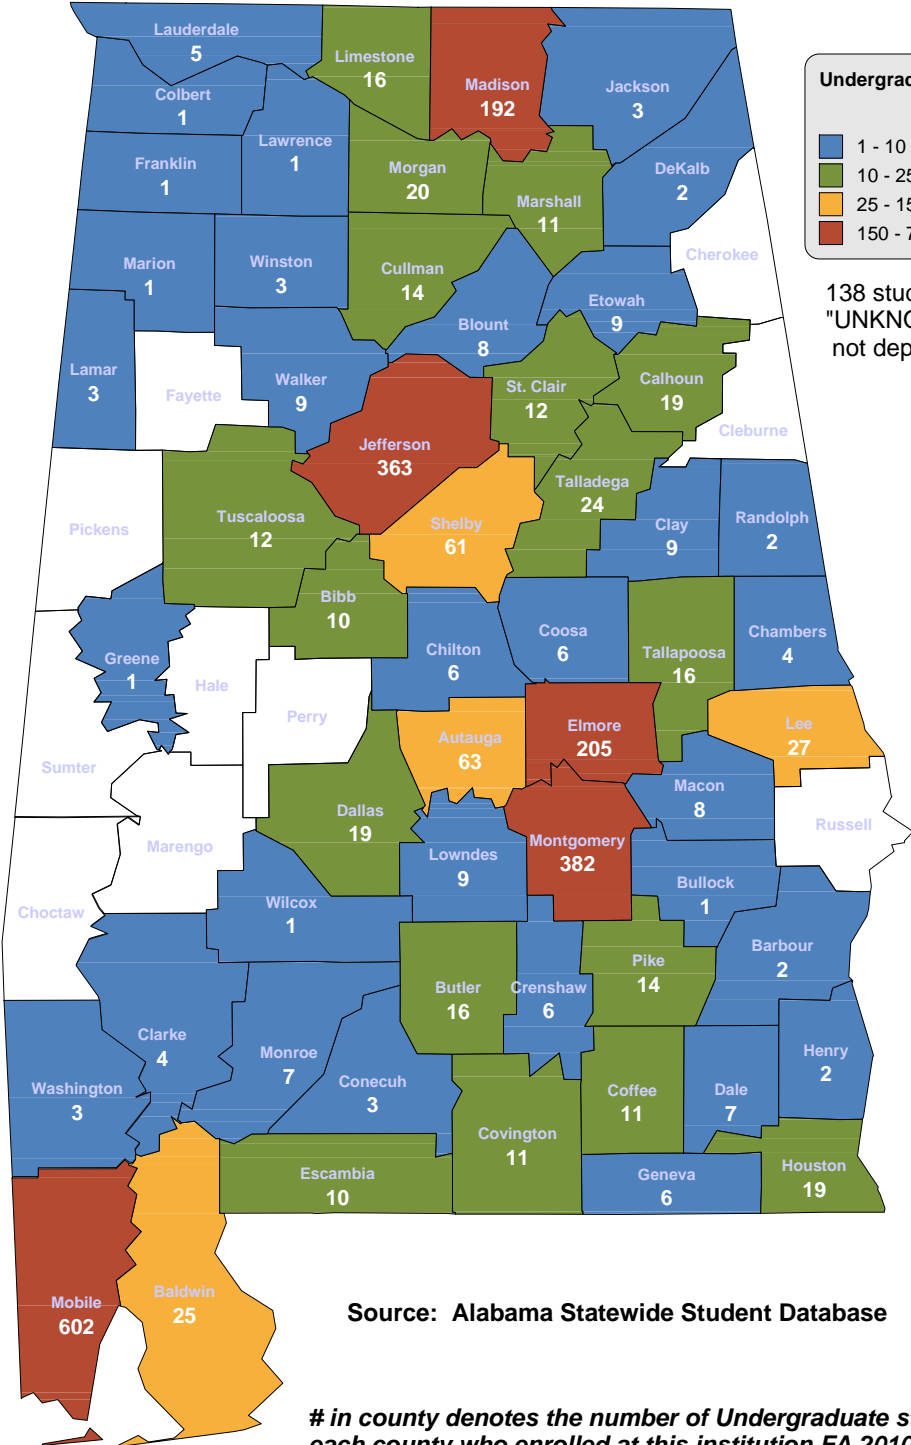

FAULKNER UNIVERSITY

**Undergraduate Students by County
Fall 2010**

- 1 - 10
- 10 - 25
- 25 - 150
- 150 - 700

138 students with an "UNKNOWN" county are not depicted on this map.

UNDERGRADUATE ENROLLMENT ONLY

2,777 Students

**Students from Alabama:
2,445**

Source: Alabama Statewide Student Database

in county denotes the number of Undergraduate students from each county who enrolled at this institution FA 2010.