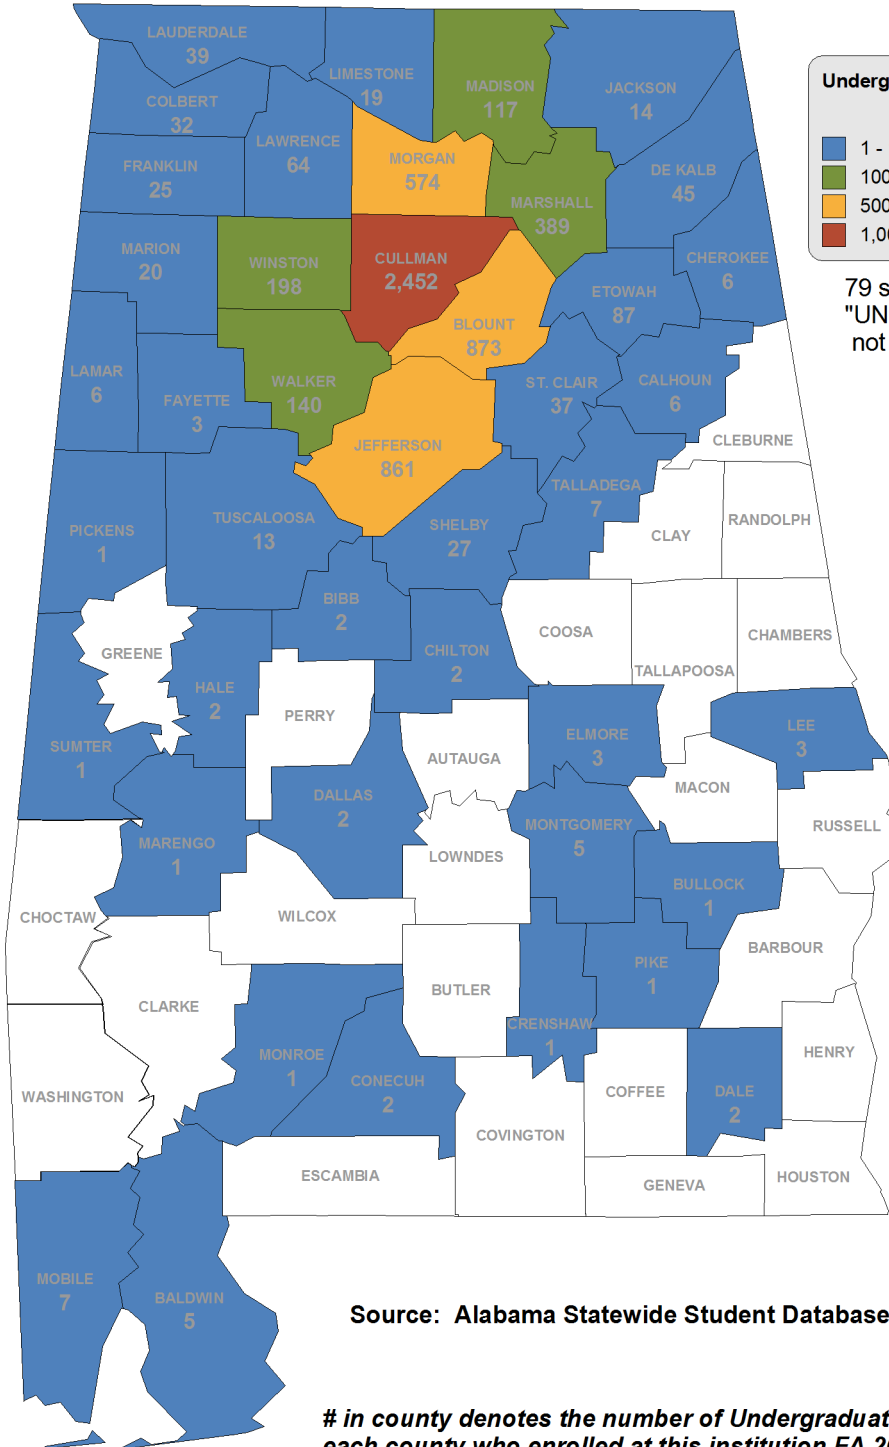

WALLACE STATE COMMUNITY COLLEGE HANCEVILLE

**Undergraduate Students by County
Fall 2010**

- 1 - 100
- 100 - 500
- 500 - 1,000
- 1,000 - 2,500

79 students with an "UNKNOWN" county are not depicted on this map.