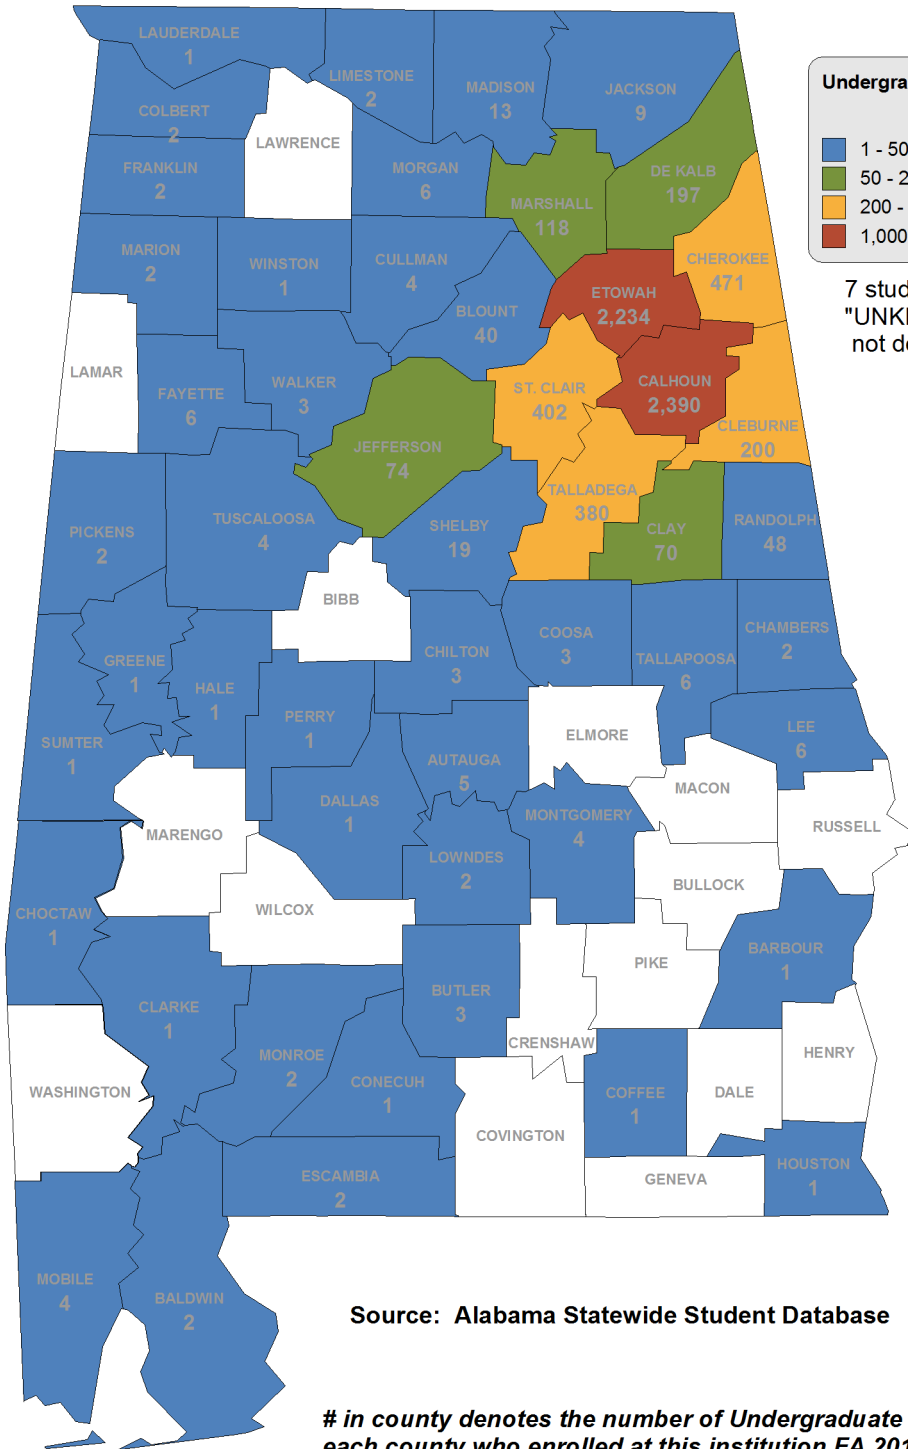

GADSDEN STATE COMMUNITY COLLEGE

**Undergraduate Students by County
Fall 2010**

- 1 - 50
- 50 - 200
- 200 - 1,000
- 1,000 - 2,500

7 students with an "UNKNOWN" county are not depicted on this map.

UNDERGRADUATE ENROLLMENT ONLY

7,031 Students

**Students from Alabama:
6,762**

Source: Alabama Statewide Student Database

 # in county denotes the number of Undergraduate students from each county who enrolled at this institution FA 2010.