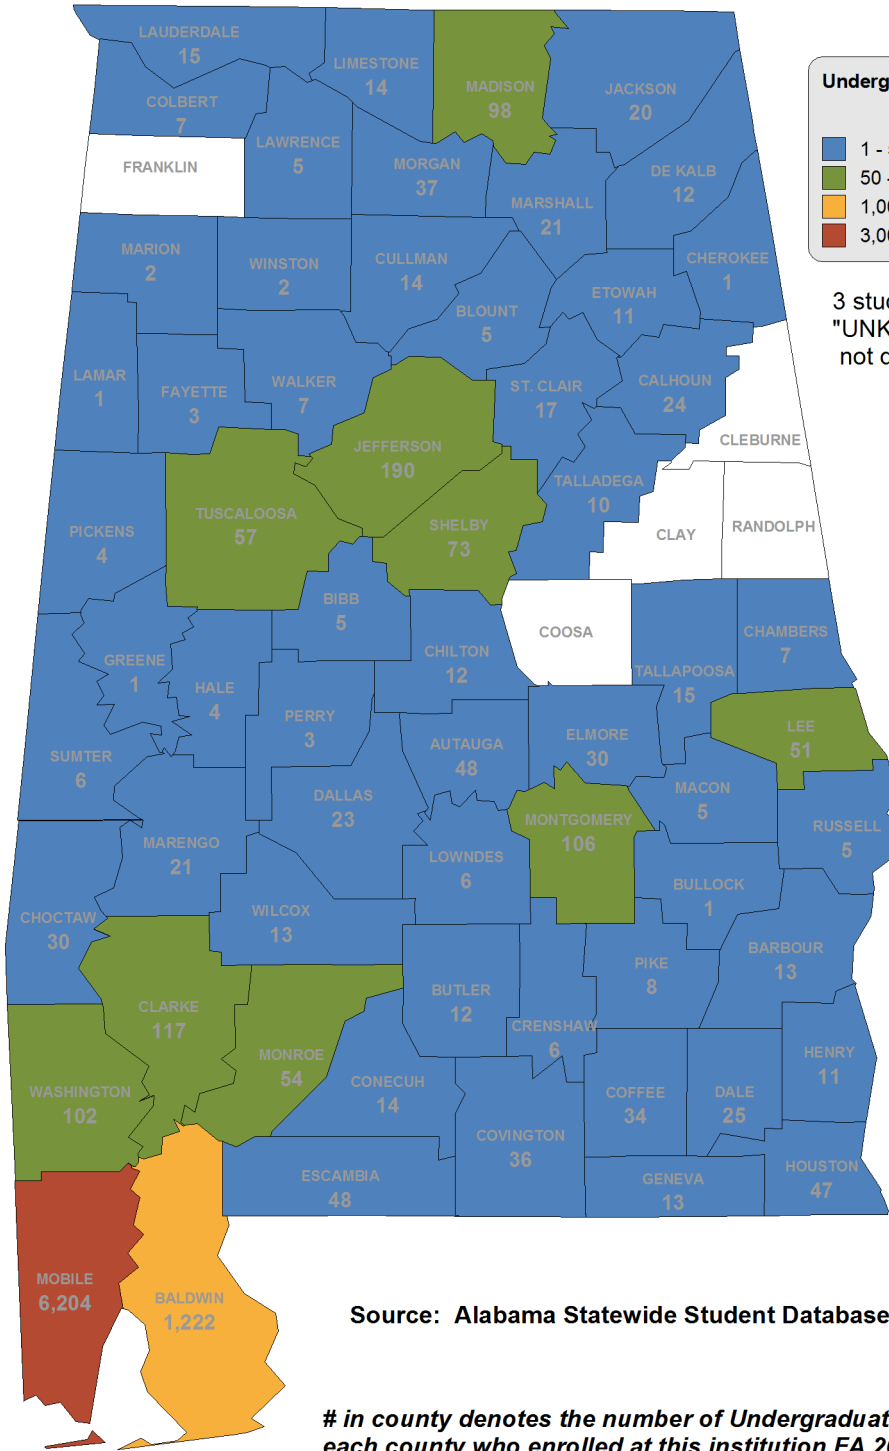

UNIVERSITY OF SOUTH ALABAMA

**Undergraduate Students by County
Fall 2010**

- 1 - 50
- 50 - 1,000
- 1,000 - 3,000
- 3,000 - 6,500

3 students with an "UNKNOWN" county are not depicted on this map.

UNDERGRADUATE ENROLLMENT ONLY

11,758 Students

**Students from Alabama:
9,011**

Source: Alabama Statewide Student Database

 # in county denotes the number of Undergraduate students from each county who enrolled at this institution FA 2010.