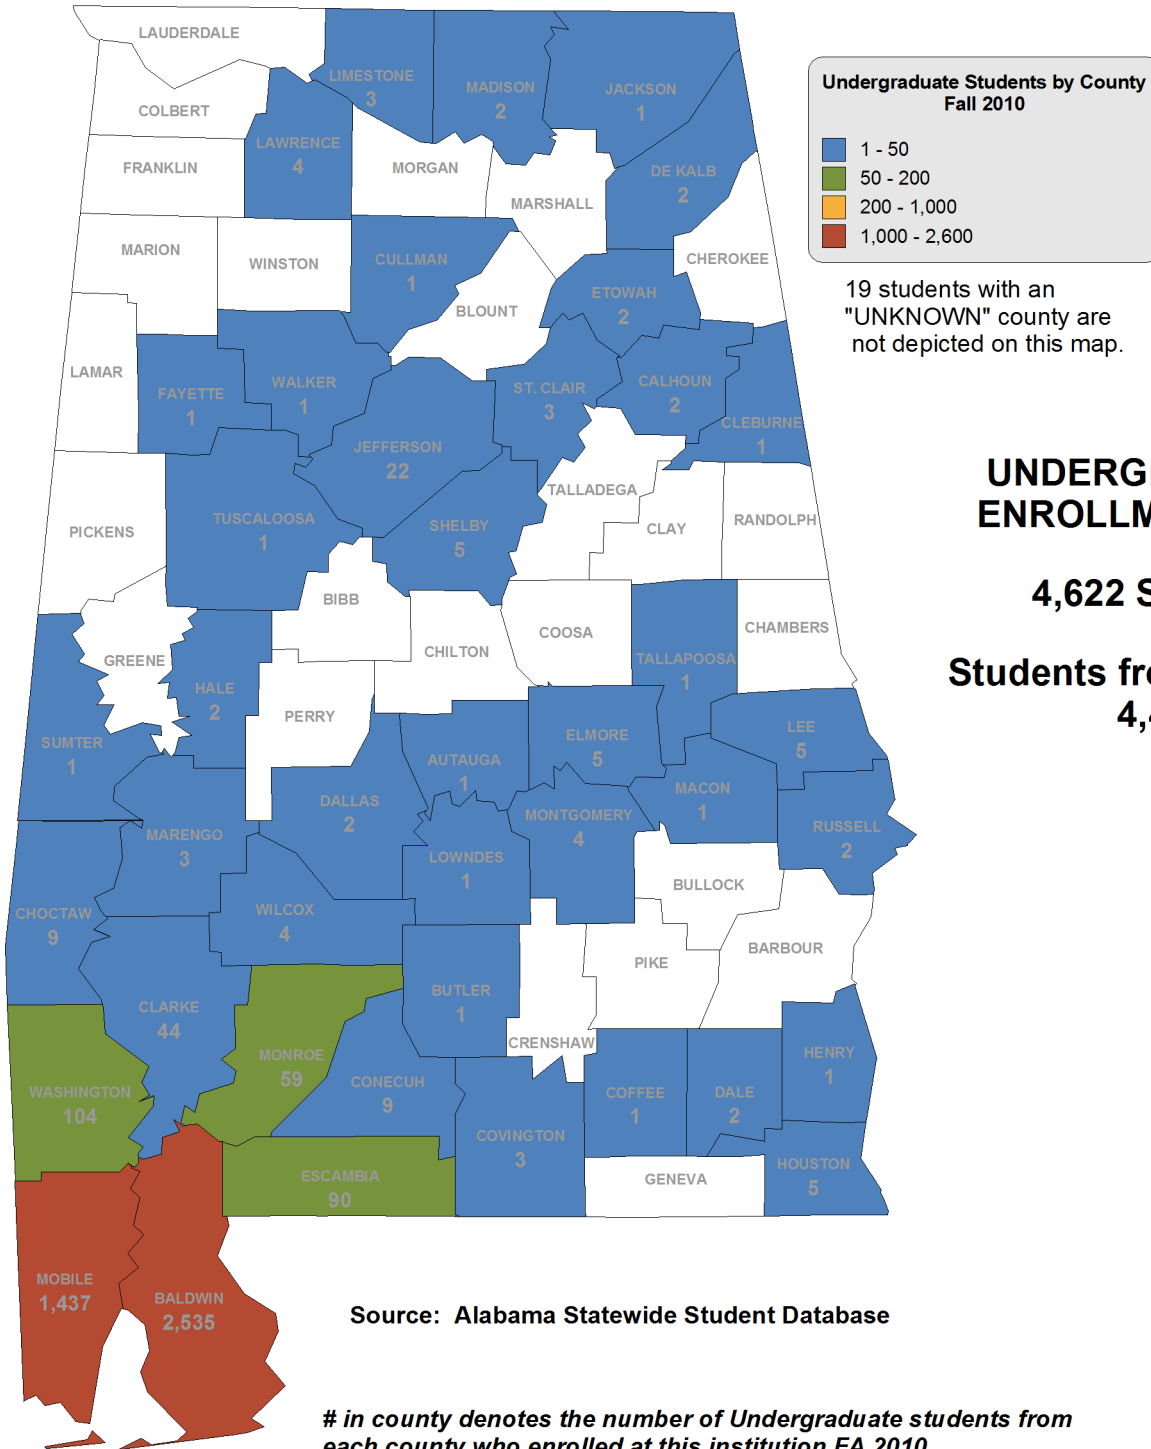

Source: Alabama Statewide Student Database

in county denotes the number of Undergraduate students from each county who enrolled at this institution FA 2010.

ENTERPRISE-OZARK COMMUNITY COLLEGE

FAULKNER STATE COMMUNITY COLLEGE