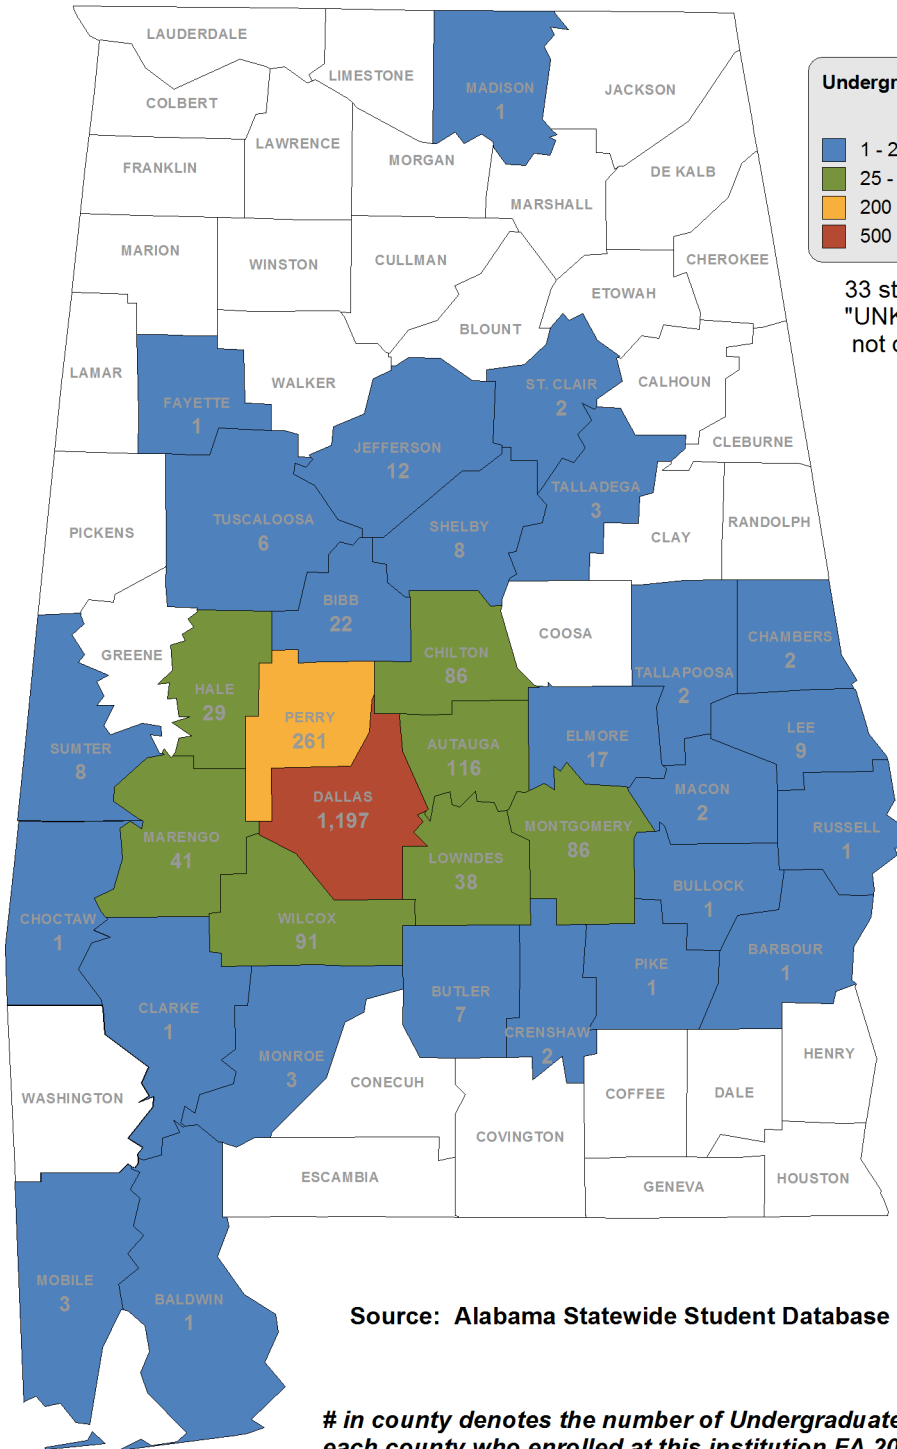

WALLACE STATE COMMUNITY COLLEGE SELMA

**Undergraduate Students by County
Fall 2010**

- 1 - 25
- 25 - 200
- 200 - 500
- 500 - 1,500

33 students with an "UNKNOWN" county are not depicted on this map.

UNDERGRADUATE ENROLLMENT ONLY

2,116 Students

**Students from Alabama:
2,095**

Source: Alabama Statewide Student Database

 # in county denotes the number of Undergraduate students from each county who enrolled at this institution FA 2010.