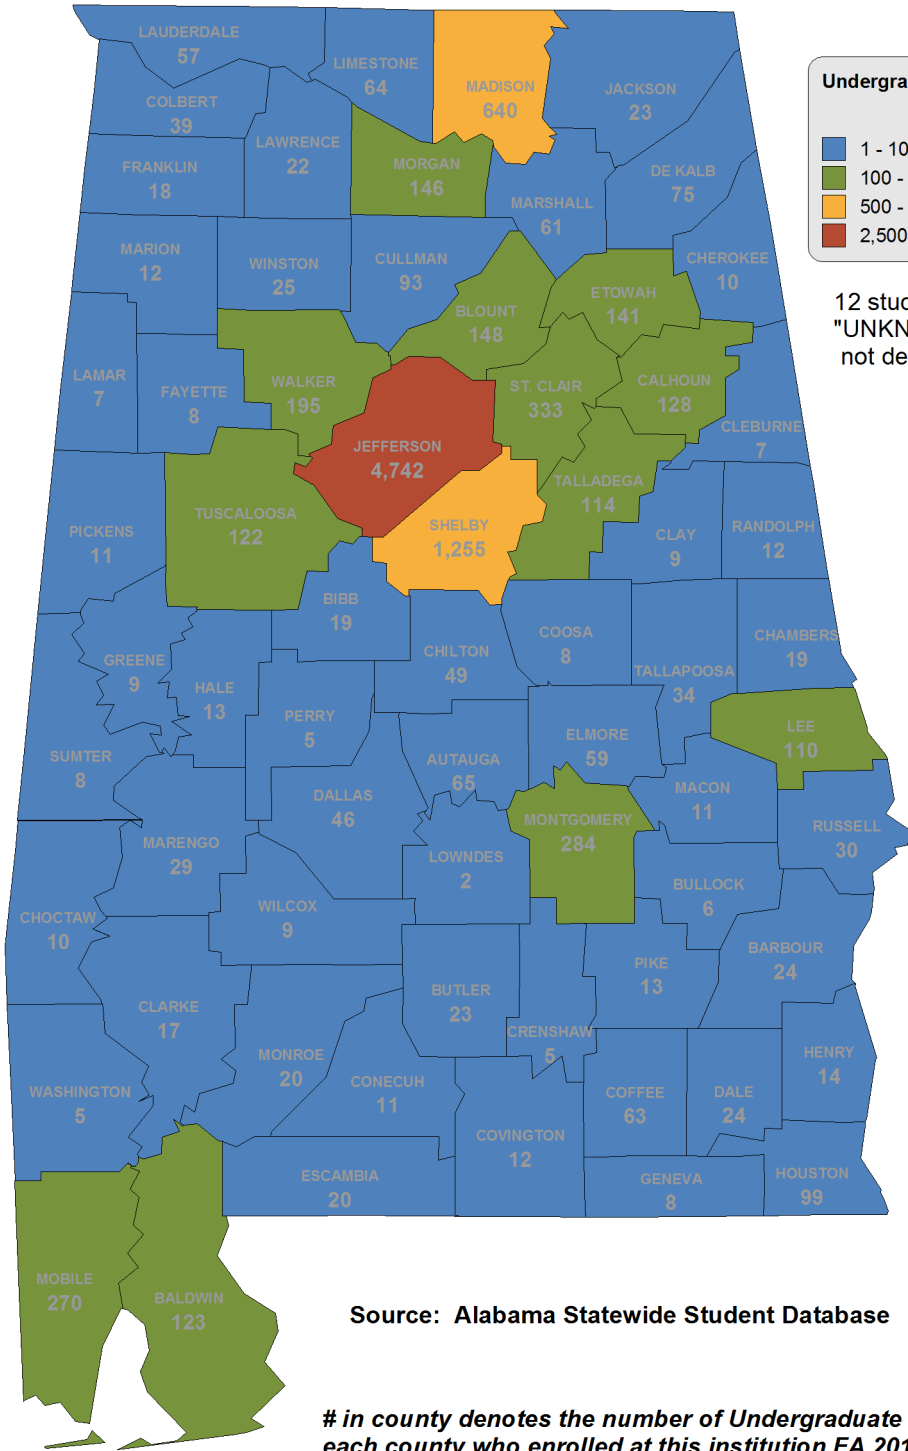

UNIVERSITY OF ALABAMA AT BIRMINGHAM

**Undergraduate Students by County
Fall 2010**

- 1 - 100
- 100 - 500
- 500 - 2,500
- 2,500 - 5,000

12 students with an "UNKNOWN" county are not depicted on this map.

UNDERGRADUATE ENROLLMENT ONLY