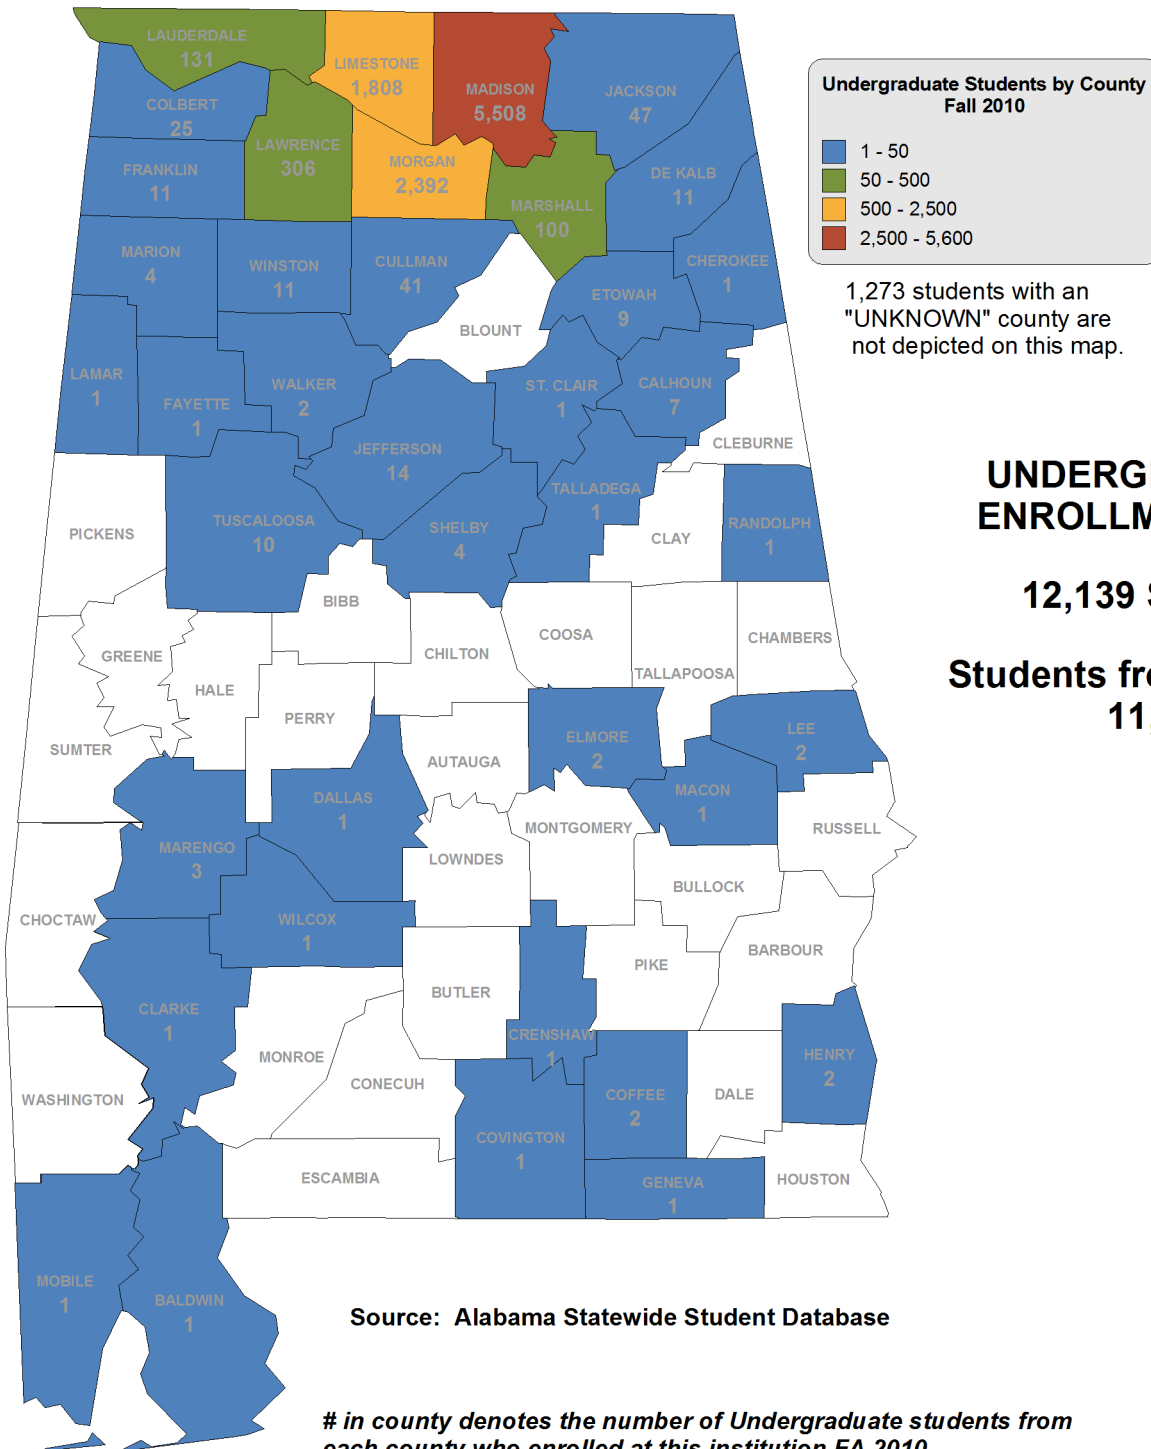

CALHOUN STATE COMMUNITY COLLEGE