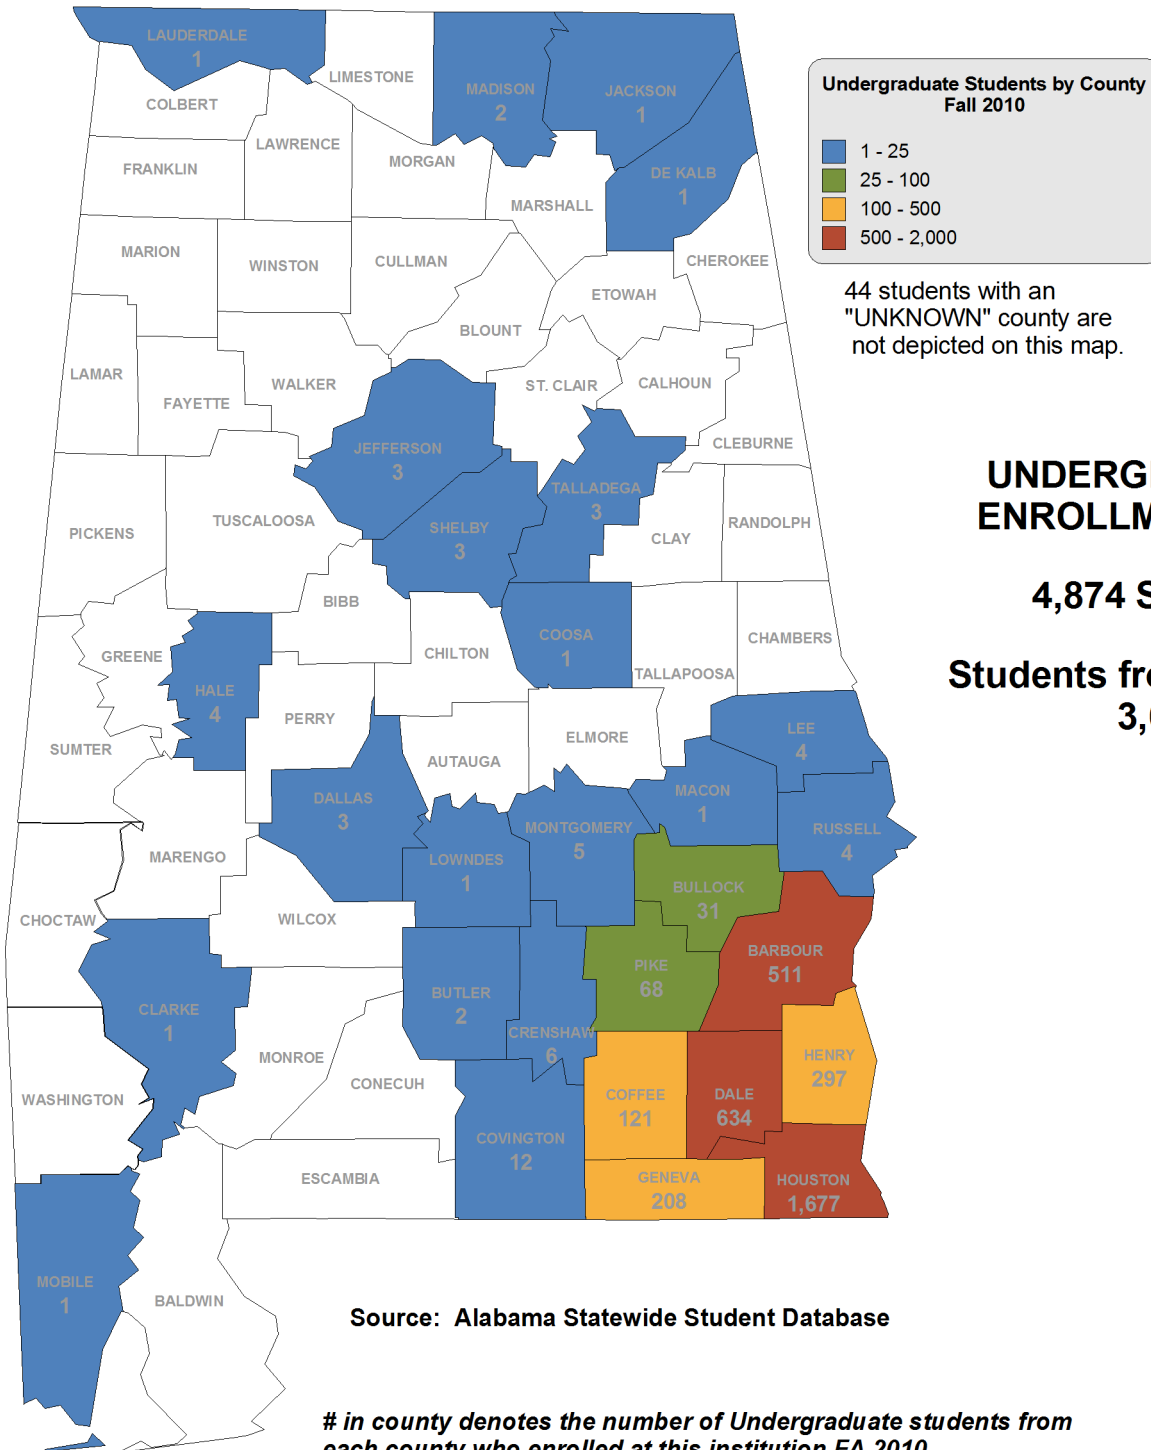

WALLACE STATE COMMUNITY COLLEGE DOTHAN

UNDERGRADUATE ENROLLMENT ONLY

4,874 Students

**Students from Alabama:
3,650**

Source: Alabama Statewide Student Database

 # in county denotes the number of Undergraduate students from each county who enrolled at this institution FA 2010.