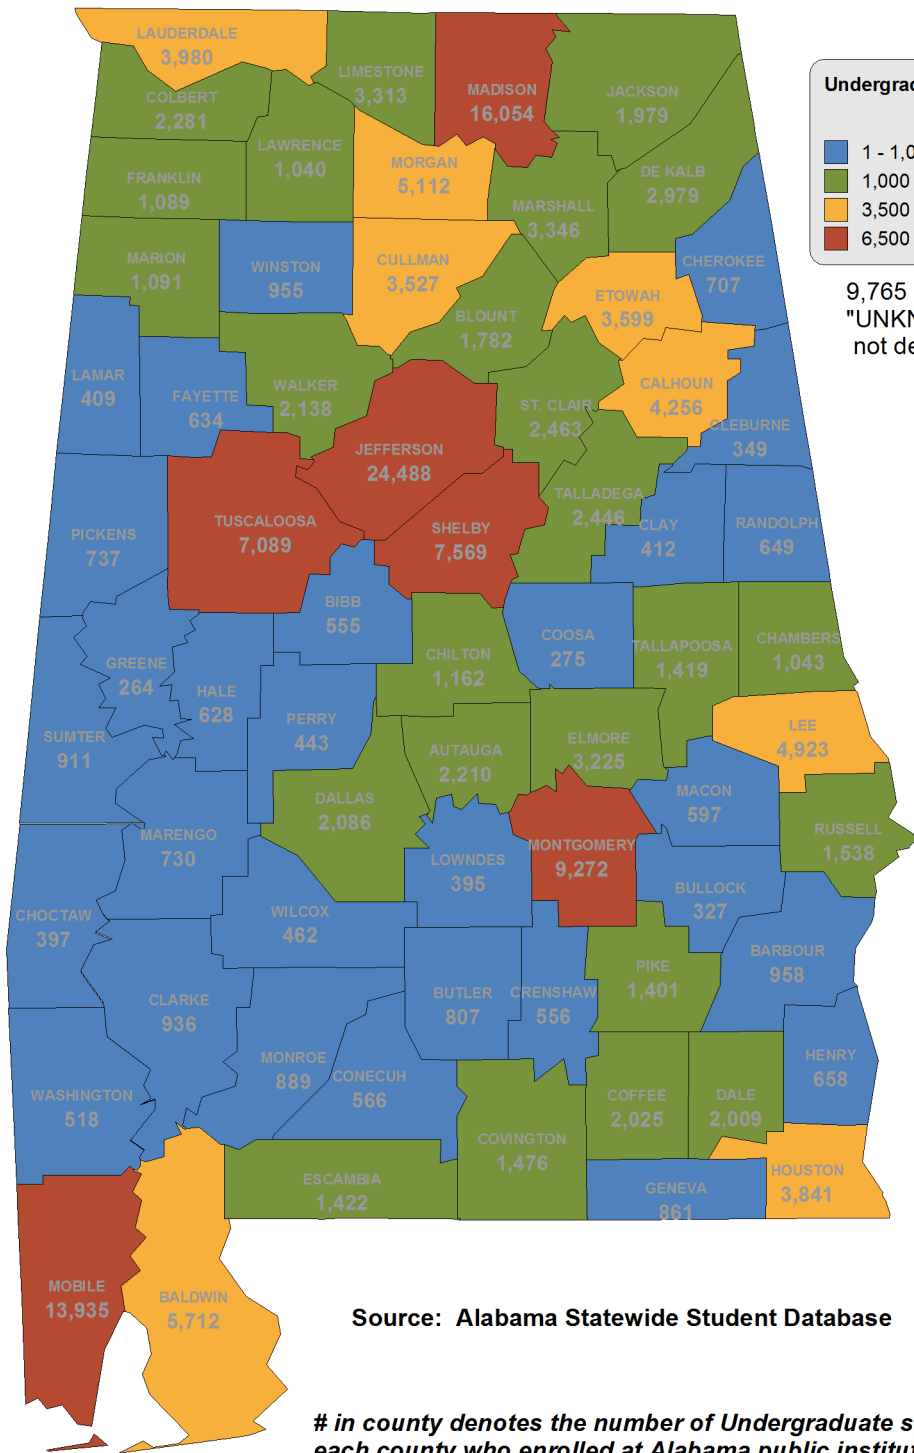

ALL ALABAMA PUBLIC INSTITUTIONS

**Undergraduate Students by County
Fall 2010**

- 1 - 1,000
- 1,000 - 3,500
- 3,500 - 6,500
- 6,500 - 25,000

9,765 students with an "UNKNOWN" county are not depicted on this map.

UNDERGRADUATE ENROLLMENT ONLY

223,601 Students

**Students from Alabama:
187,670**

Source: Alabama Statewide Student Database

in county denotes the number of Undergraduate students from each county who enrolled at Alabama public institutions FA 2010.