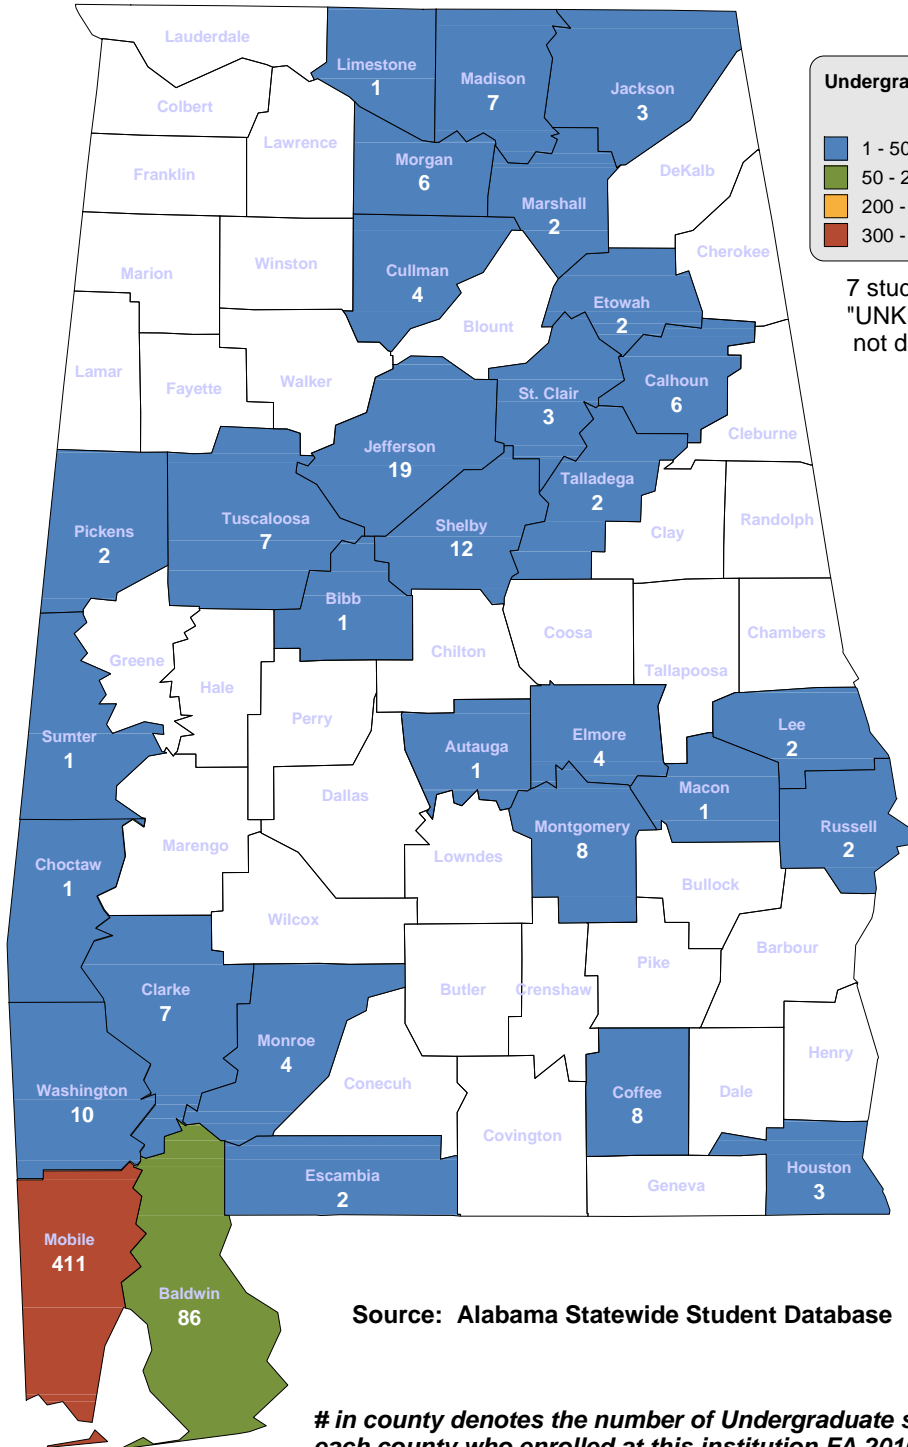

**Undergraduate Students by County
Fall 2010**

- 1 - 50
- 50 - 200
- 200 - 300
- 300 - 500

7 students with an "UNKNOWN" county are not depicted on this map.

UNDERGRADUATE ENROLLMENT ONLY

1,392 Students

**Students from Alabama:
635**