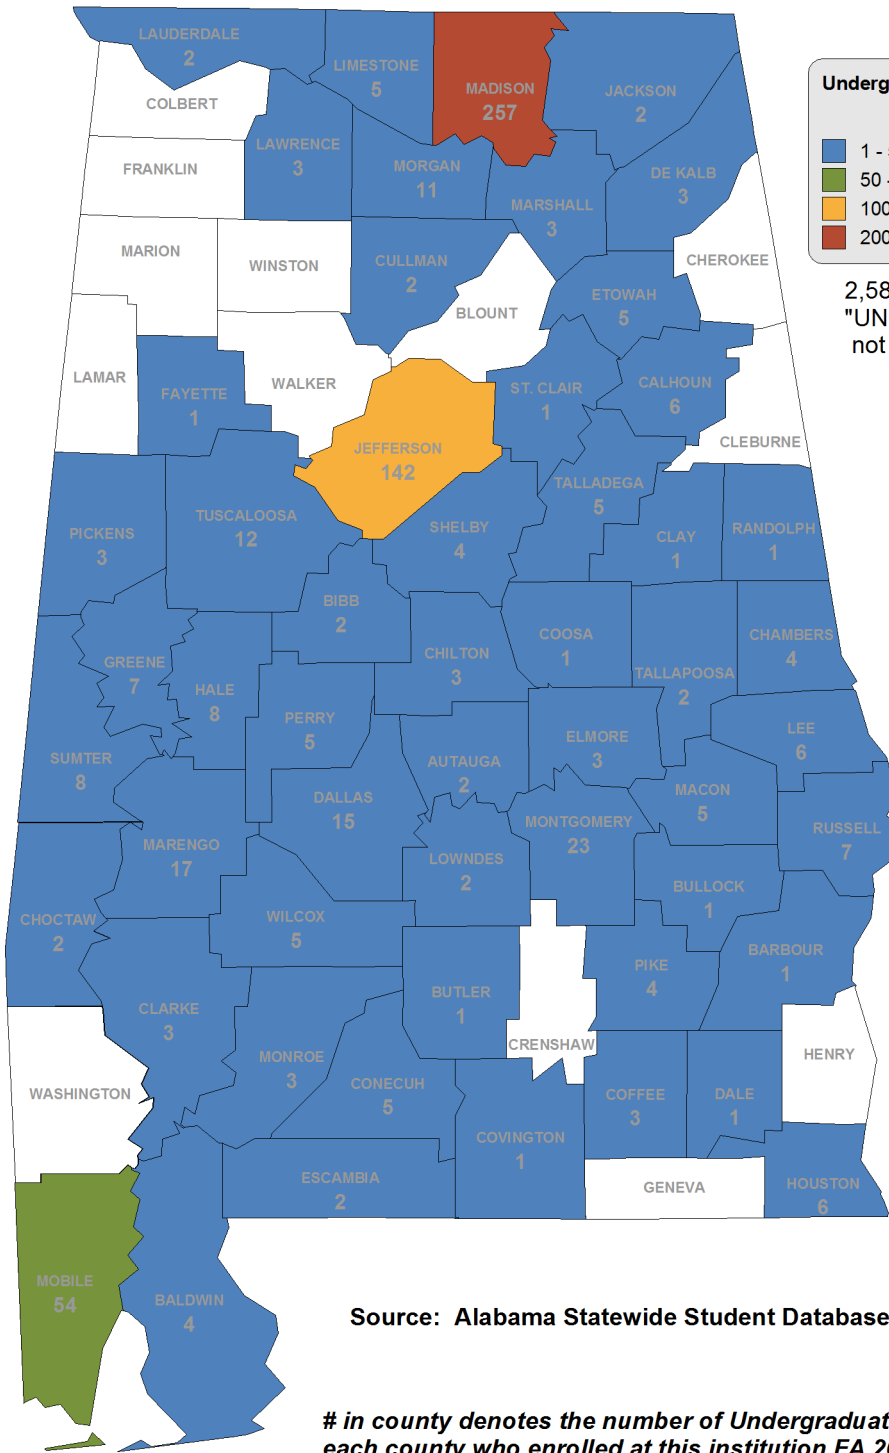

ALABAMA A&M UNIVERSITY

**Undergraduate Students by County
Fall 2010**

- 1 - 50
- 50 - 100
- 100 - 200
- 200 - 300

2,586 students with an "UNKNOWN" county are not depicted on this map.

UNDERGRADUATE ENROLLMENT ONLY