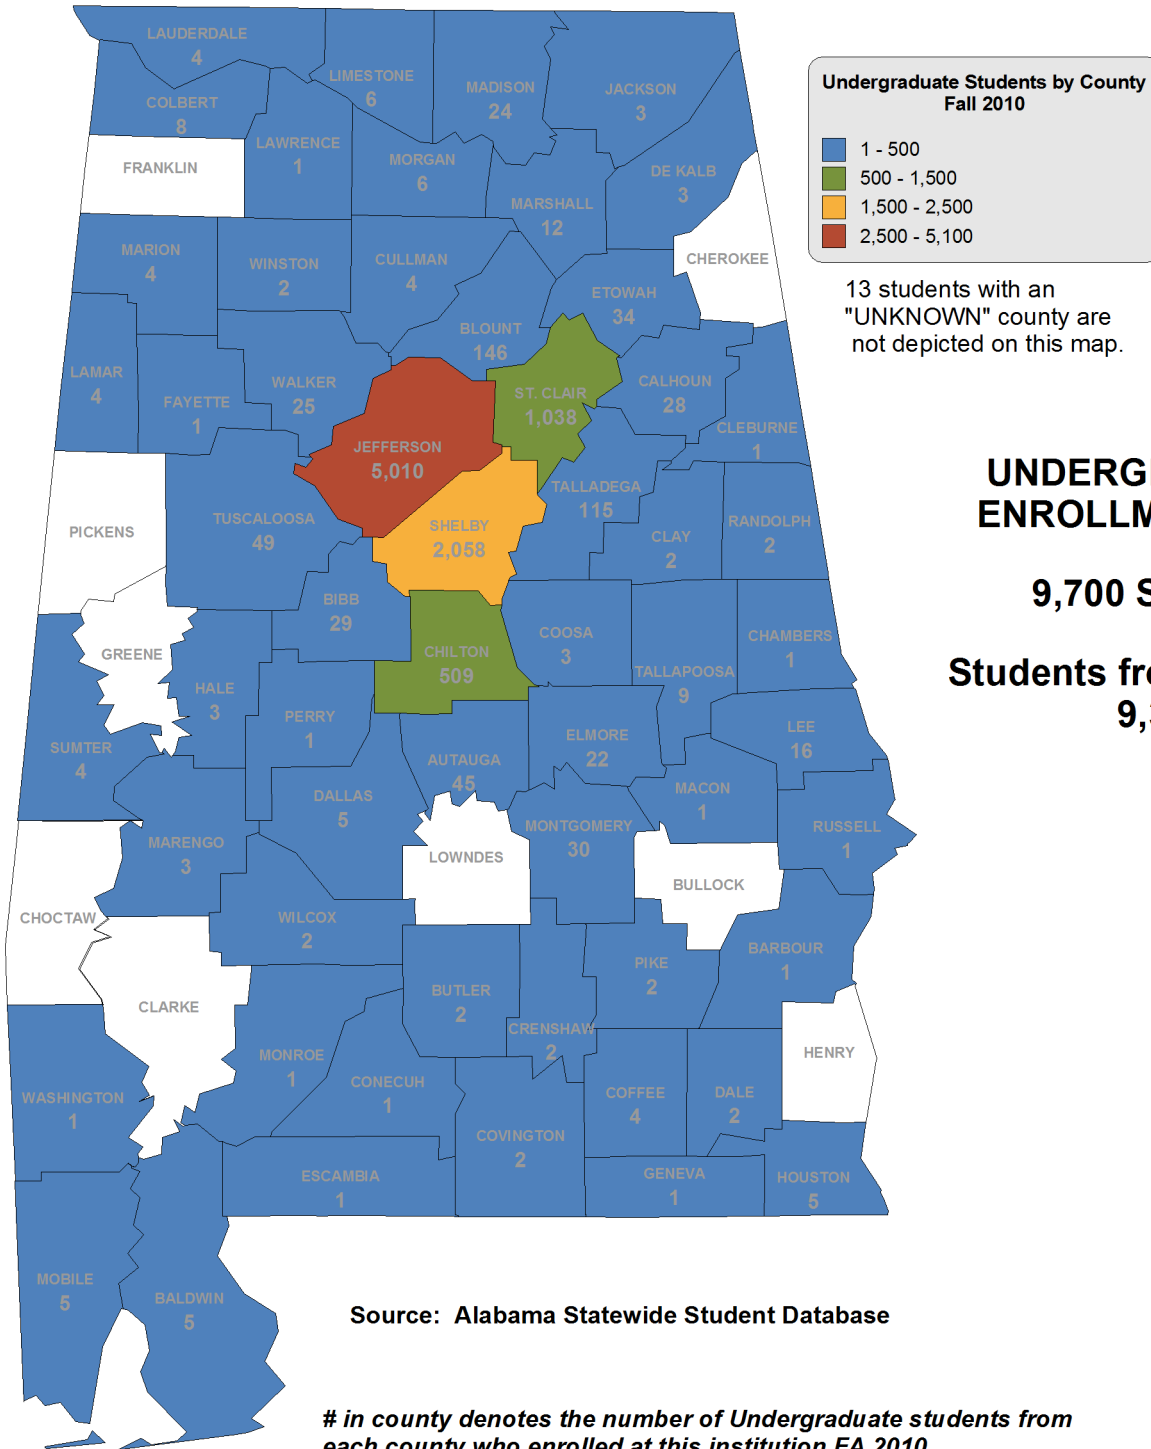

JEFFERSON STATE COMMUNITY COLLEGE