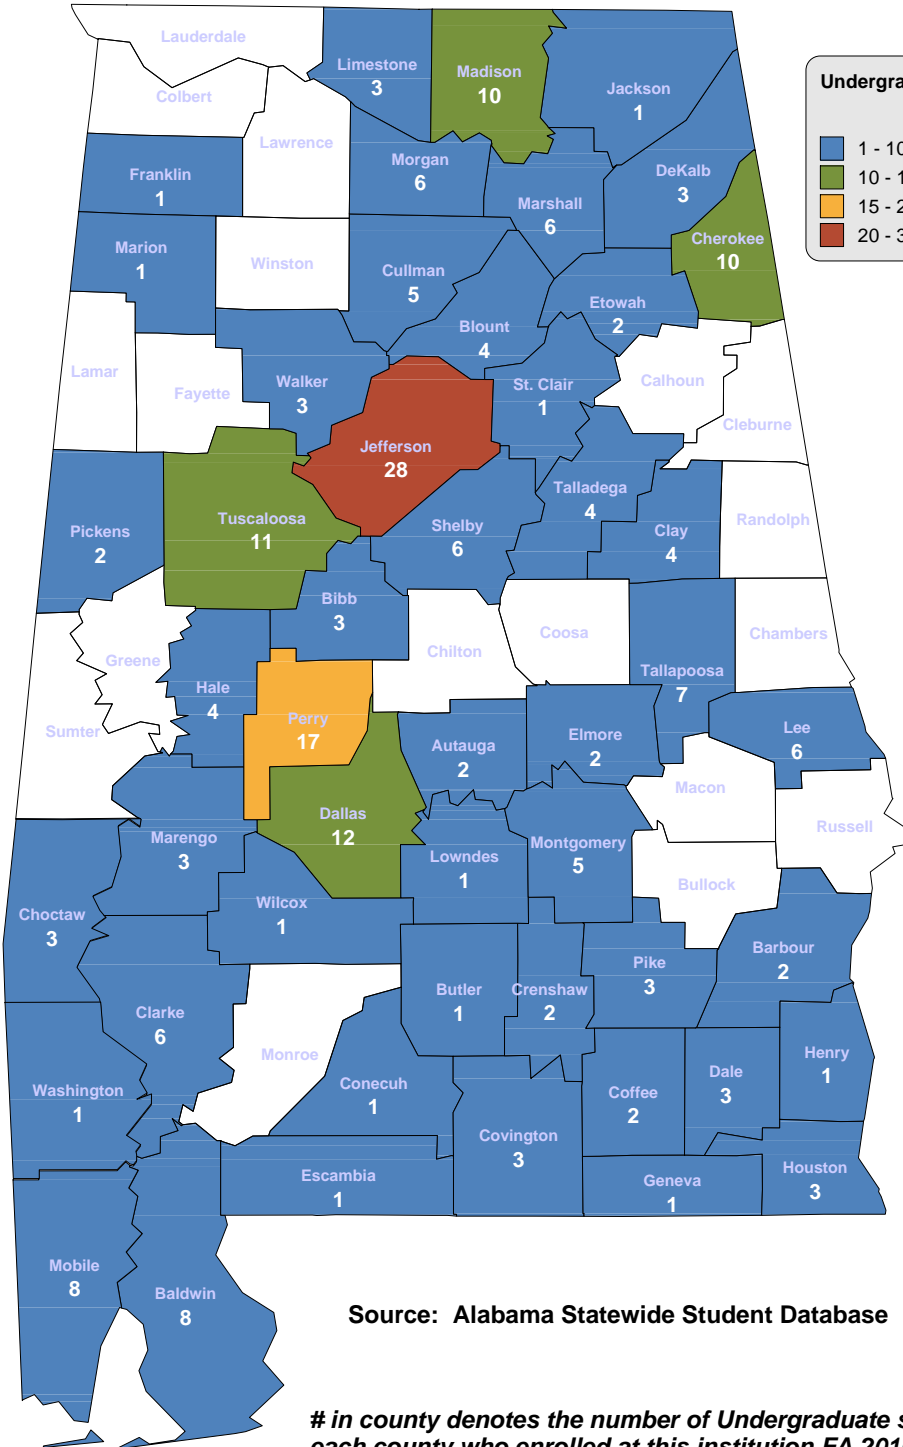

JUDSON COLLEGE

UNDERGRADUATE ENROLLMENT ONLY

290 Students

**Students from Alabama:
223**

Source: Alabama Statewide Student Database

in county denotes the number of Undergraduate students from each county who enrolled at this institution FA 2010.