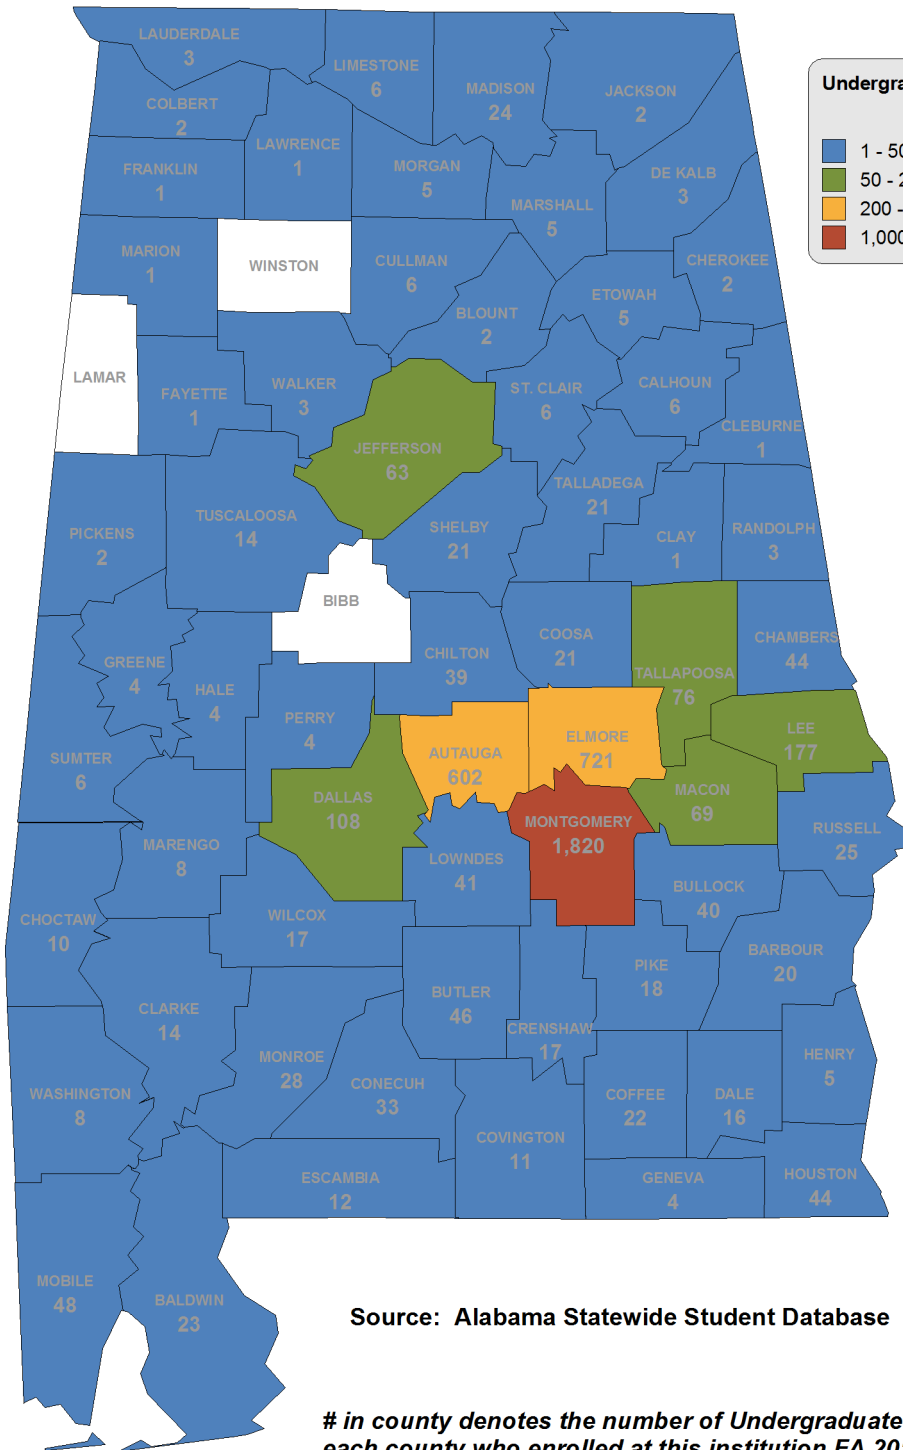

AUBURN UNIVERSITY AT MONTGOMERY

**Undergraduate Students by County
Fall 2010**

- 1 - 50
- 50 - 200
- 200 - 1,000
- 1,000 - 2,000

UNDERGRADUATE ENROLLMENT ONLY

4,825 Students

**Students from Alabama:
4,415**

Source: Alabama Statewide Student Database

 # in county denotes the number of Undergraduate students from each county who enrolled at this institution FA 2010.