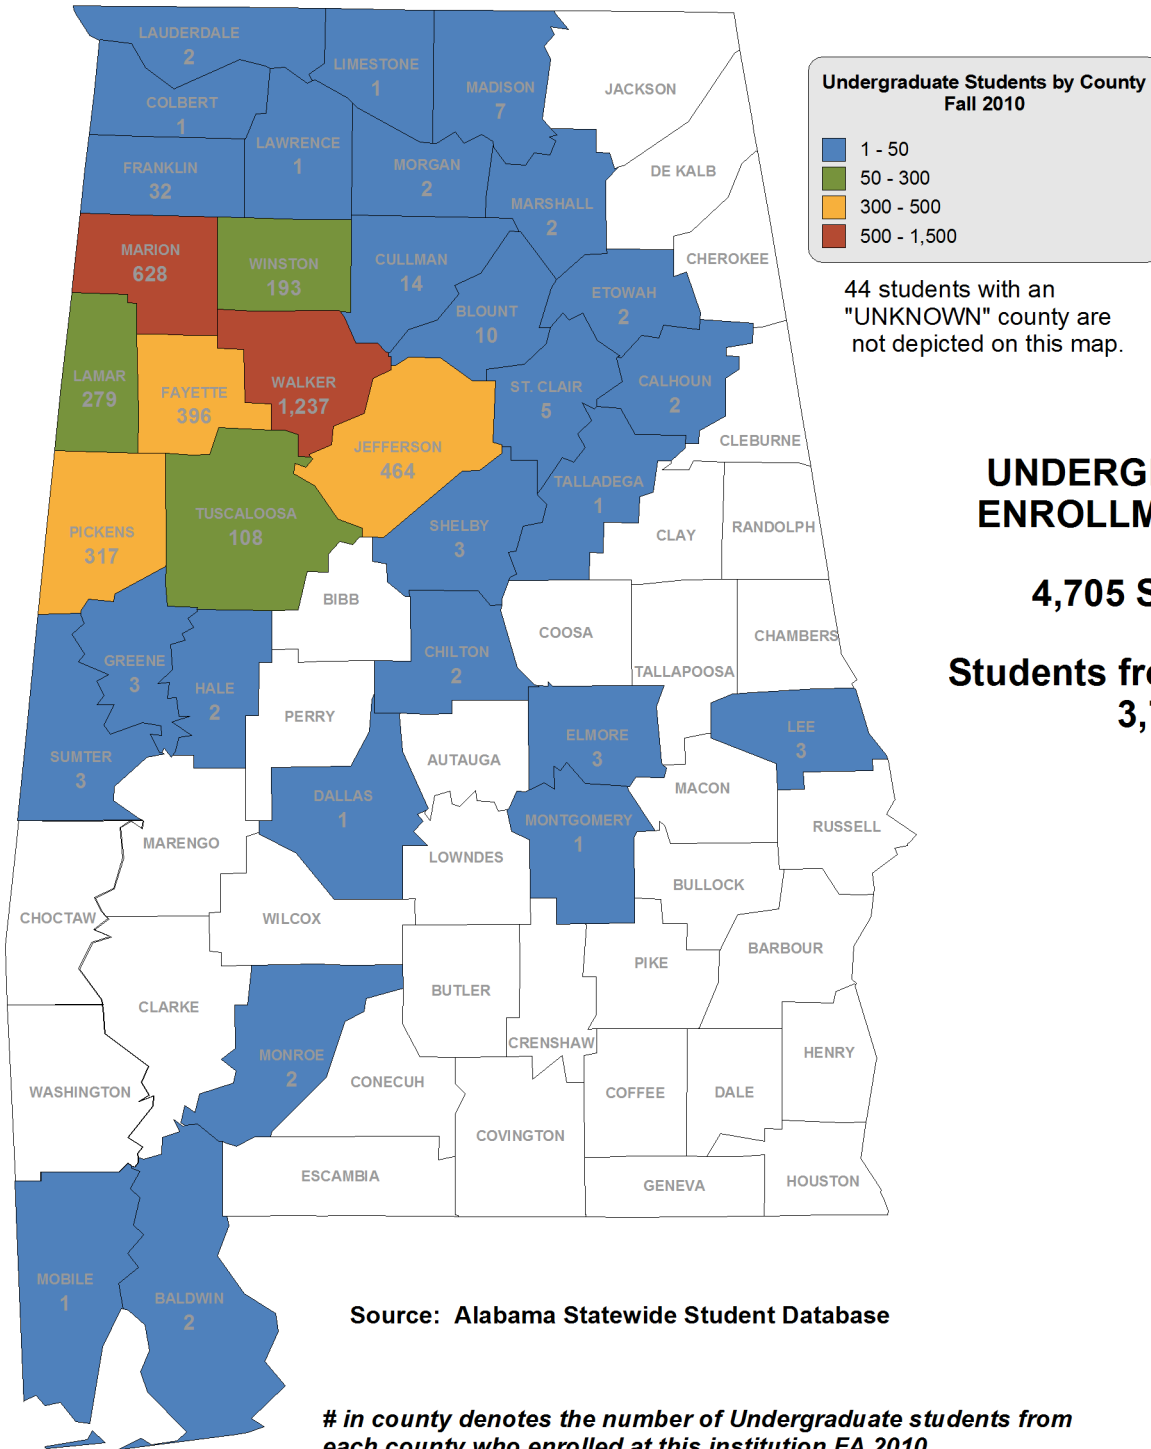

BEVILL STATE COMMUNITY COLLEGE