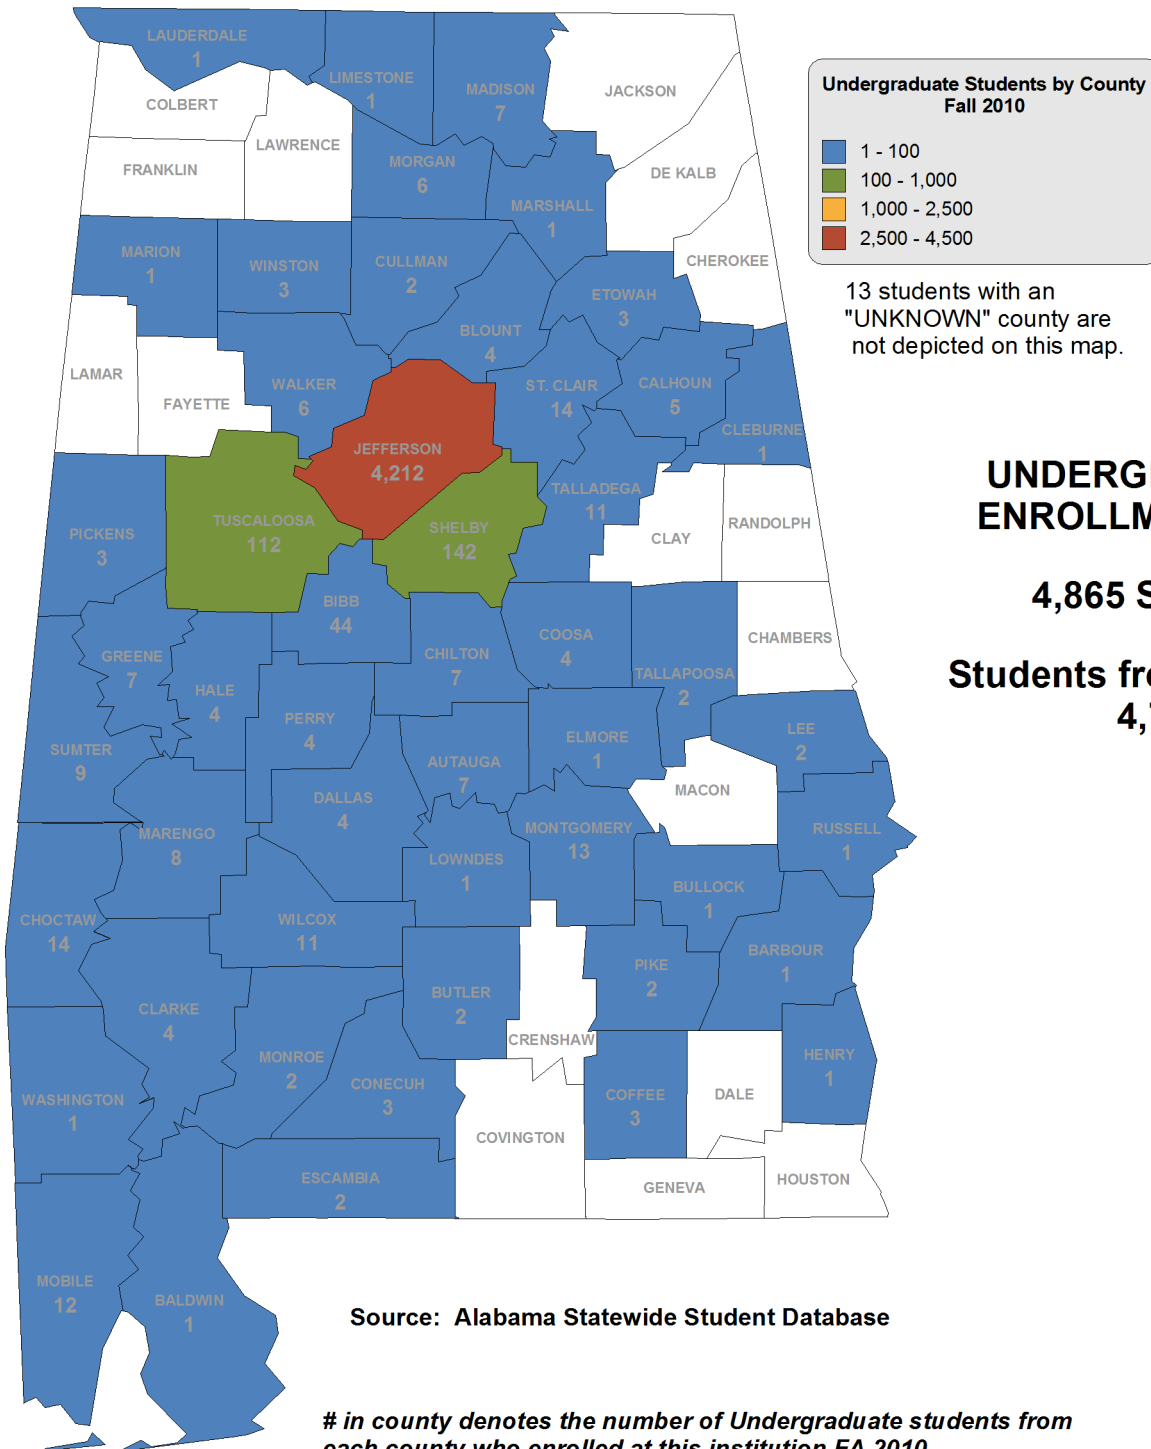

Source: Alabama Statewide Student Database

in county denotes the number of Undergraduate students from each county who enrolled at this institution FA 2010.

JEFFERSON STATE COMMUNITY COLLEGE

LAWSON STATE COMMUNITY COLLEGE