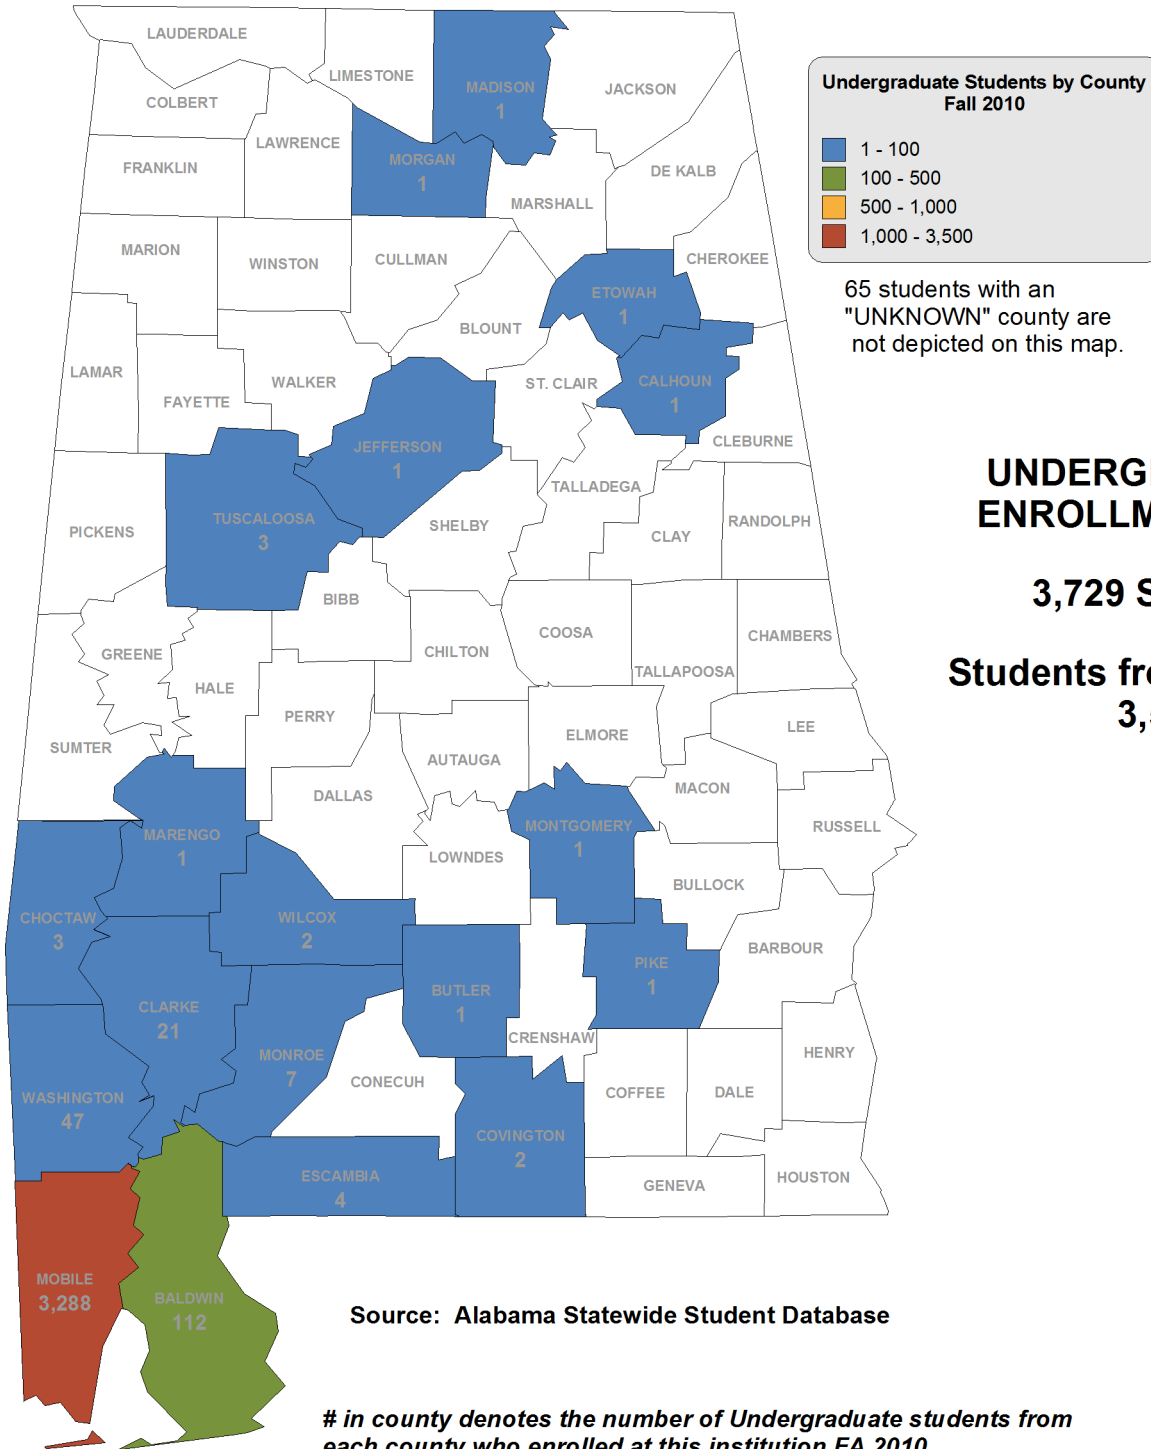

BISHOP STATE COMMUNITY COLLEGE