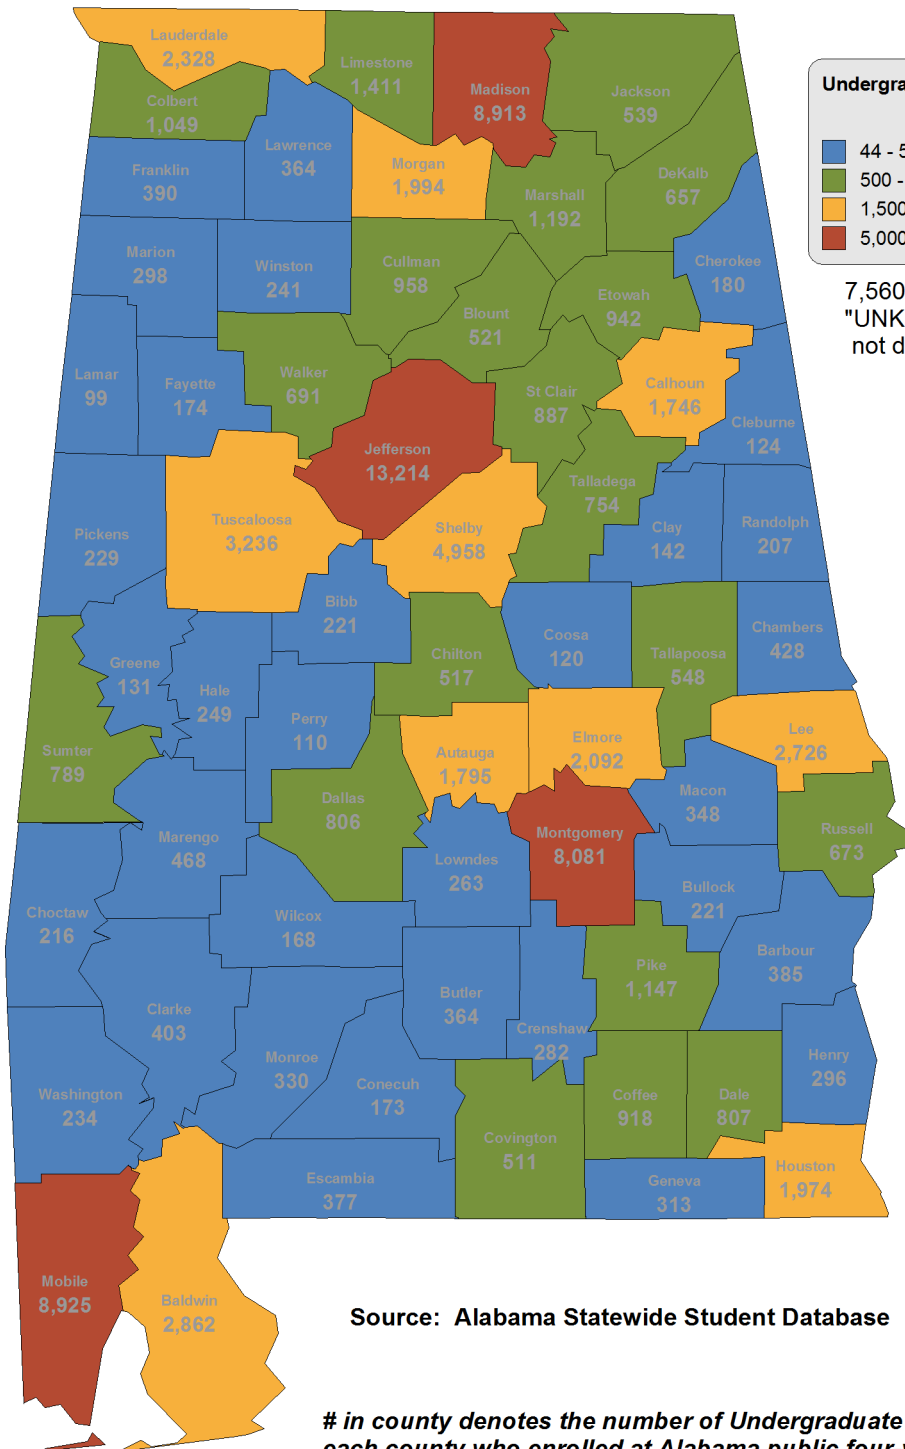

Source: Alabama Statewide Student Database

ALL ALABAMA PUBLIC 4-YEAR INSTITUTIONS

**Undergraduate Students by County
Fall 2010**

- 44 - 500
- 500 - 1,500
- 1,500 - 5,000
- 5,000 - 15,000

7,560 students with an "UNKNOWN" county are not depicted on this map.