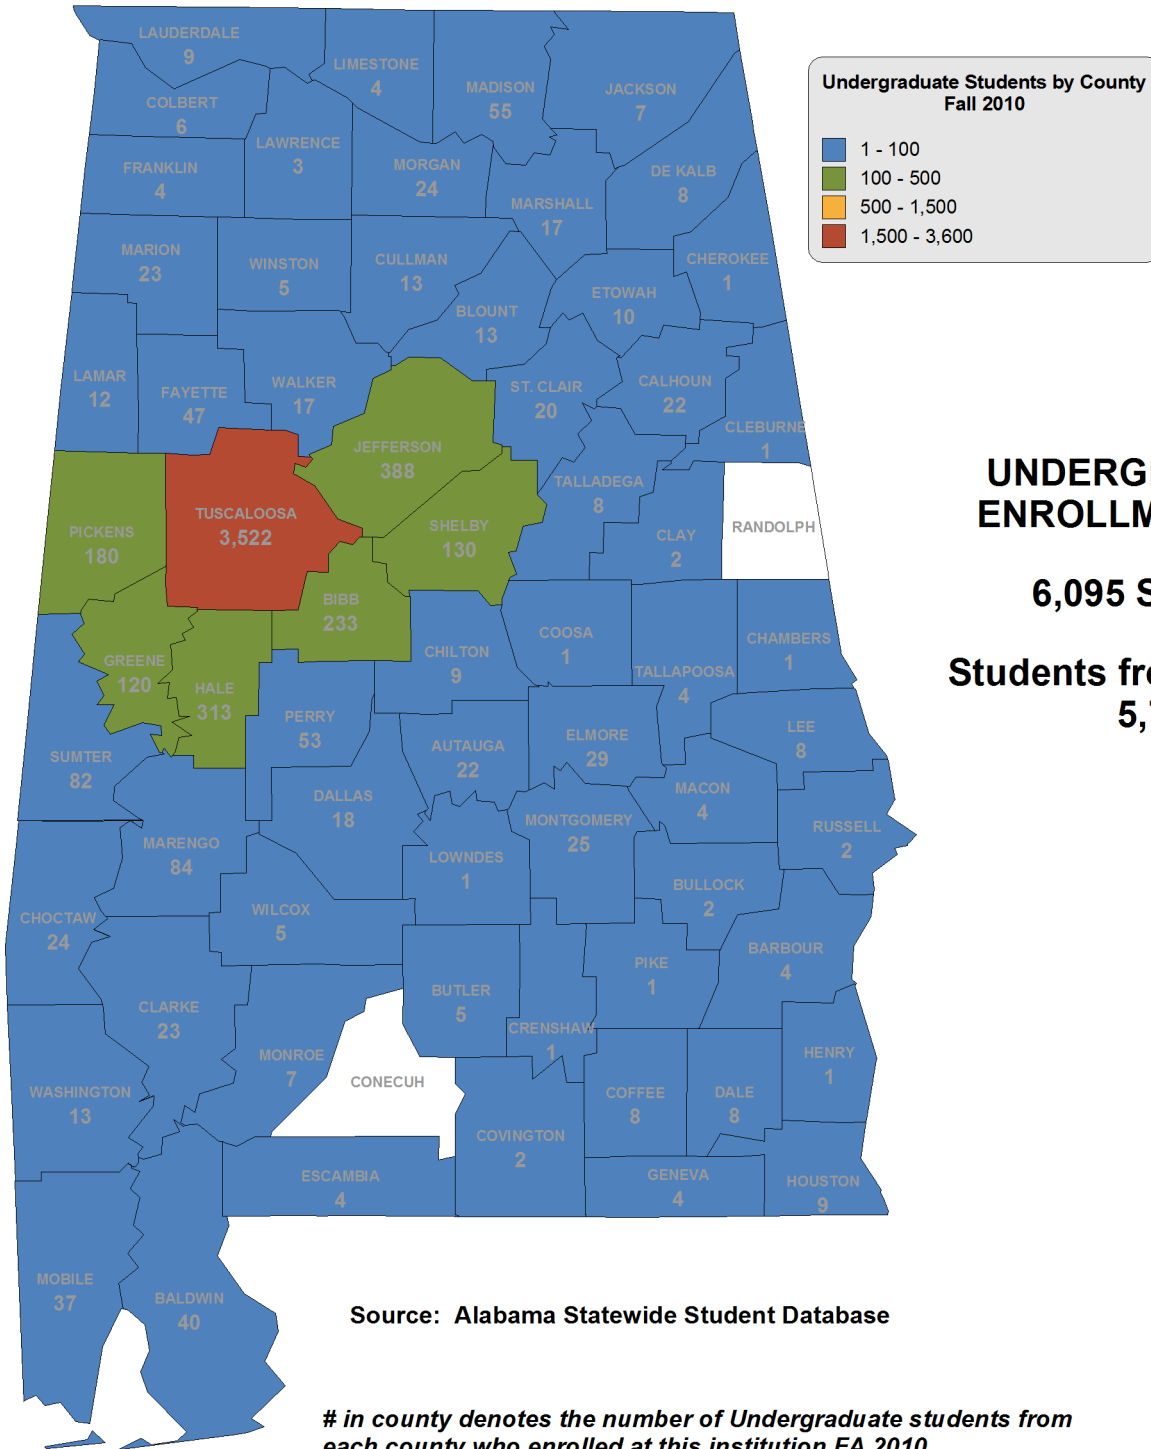

SHELTON STATE COMMUNITY COLLEGE