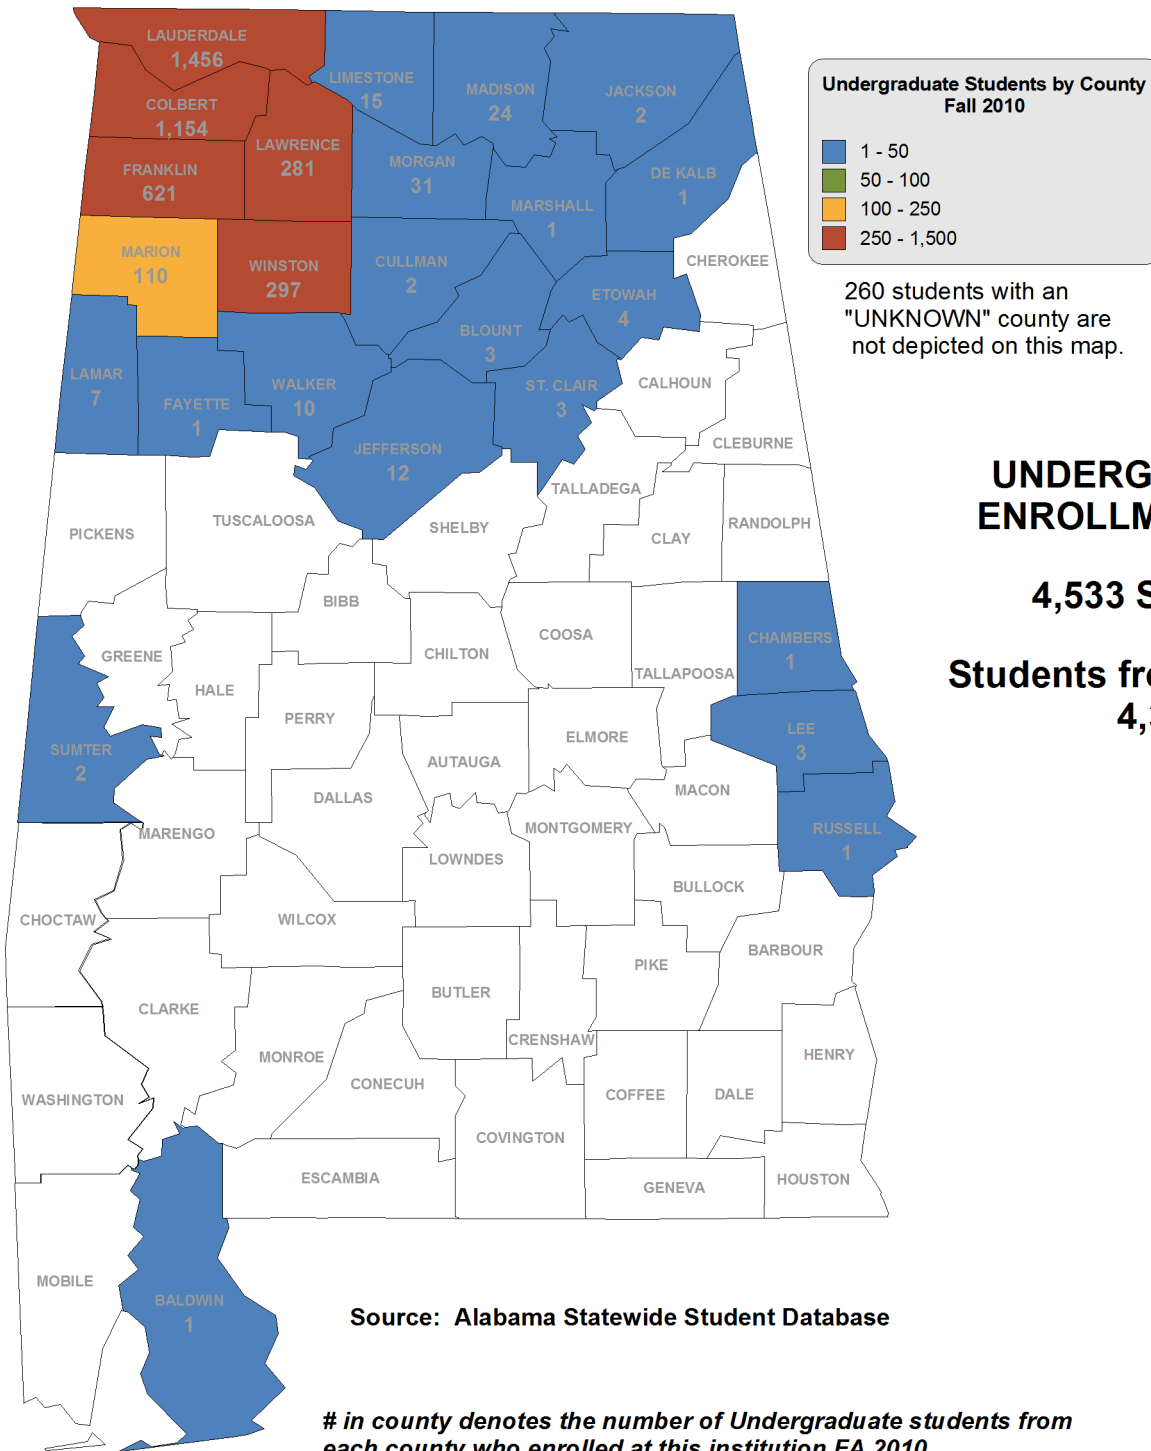

NORTHWEST-SHOALS COMMUNITY COLLEGE