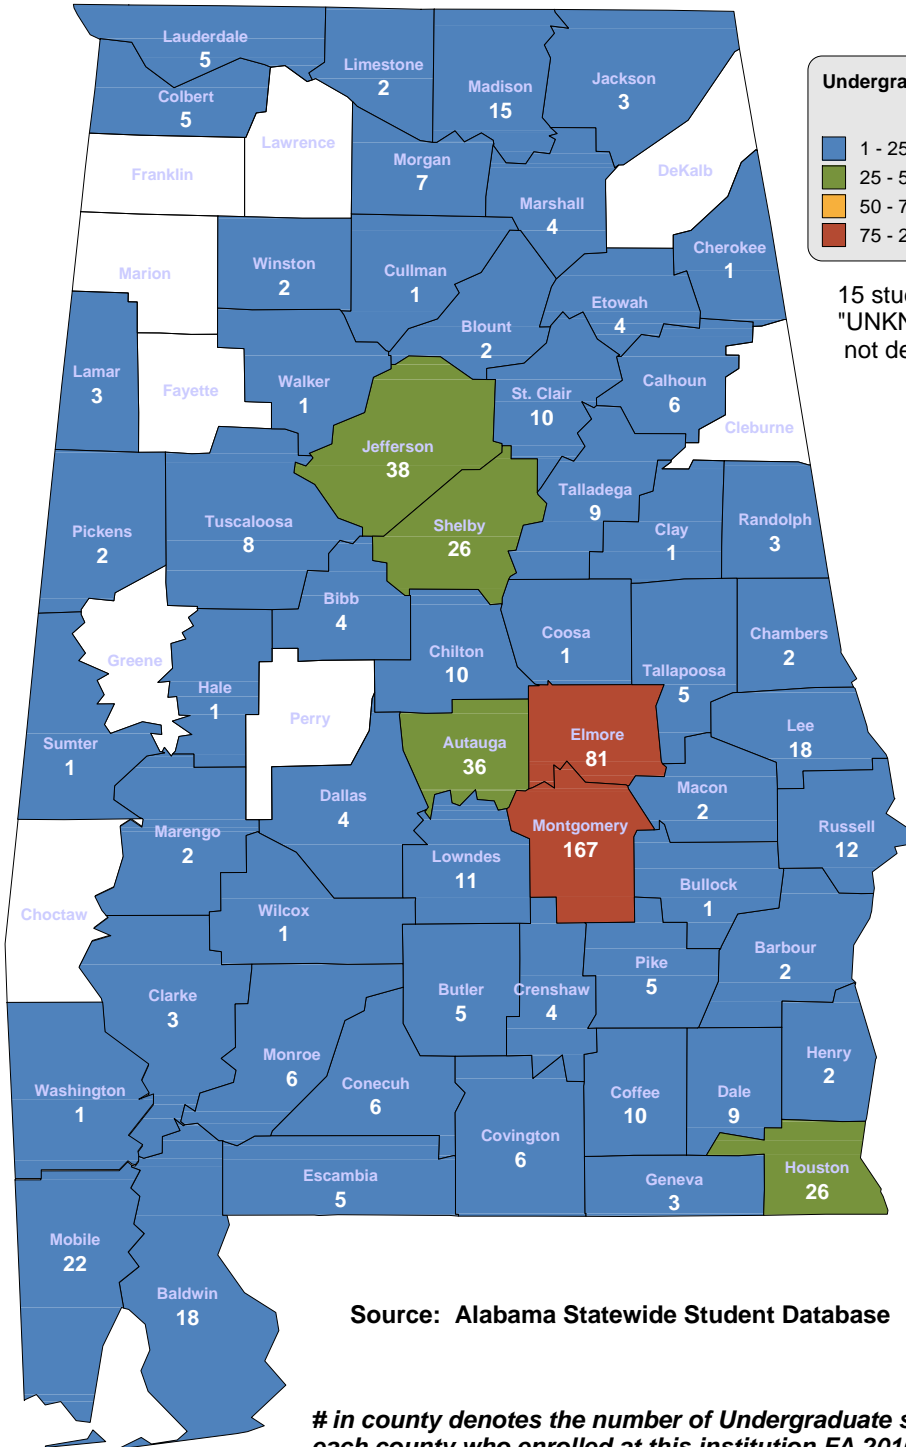

HUNTINGDON COLLEGE

**Undergraduate Students by County
Fall 2010**

- 1 - 25
- 25 - 50
- 50 - 75
- 75 - 200

15 students with an "UNKNOWN" county are not depicted on this map.

UNDERGRADUATE ENROLLMENT ONLY

1,107 Students

**Students from Alabama:
665**

Source: Alabama Statewide Student Database

in county denotes the number of Undergraduate students from each county who enrolled at this institution FA 2010.