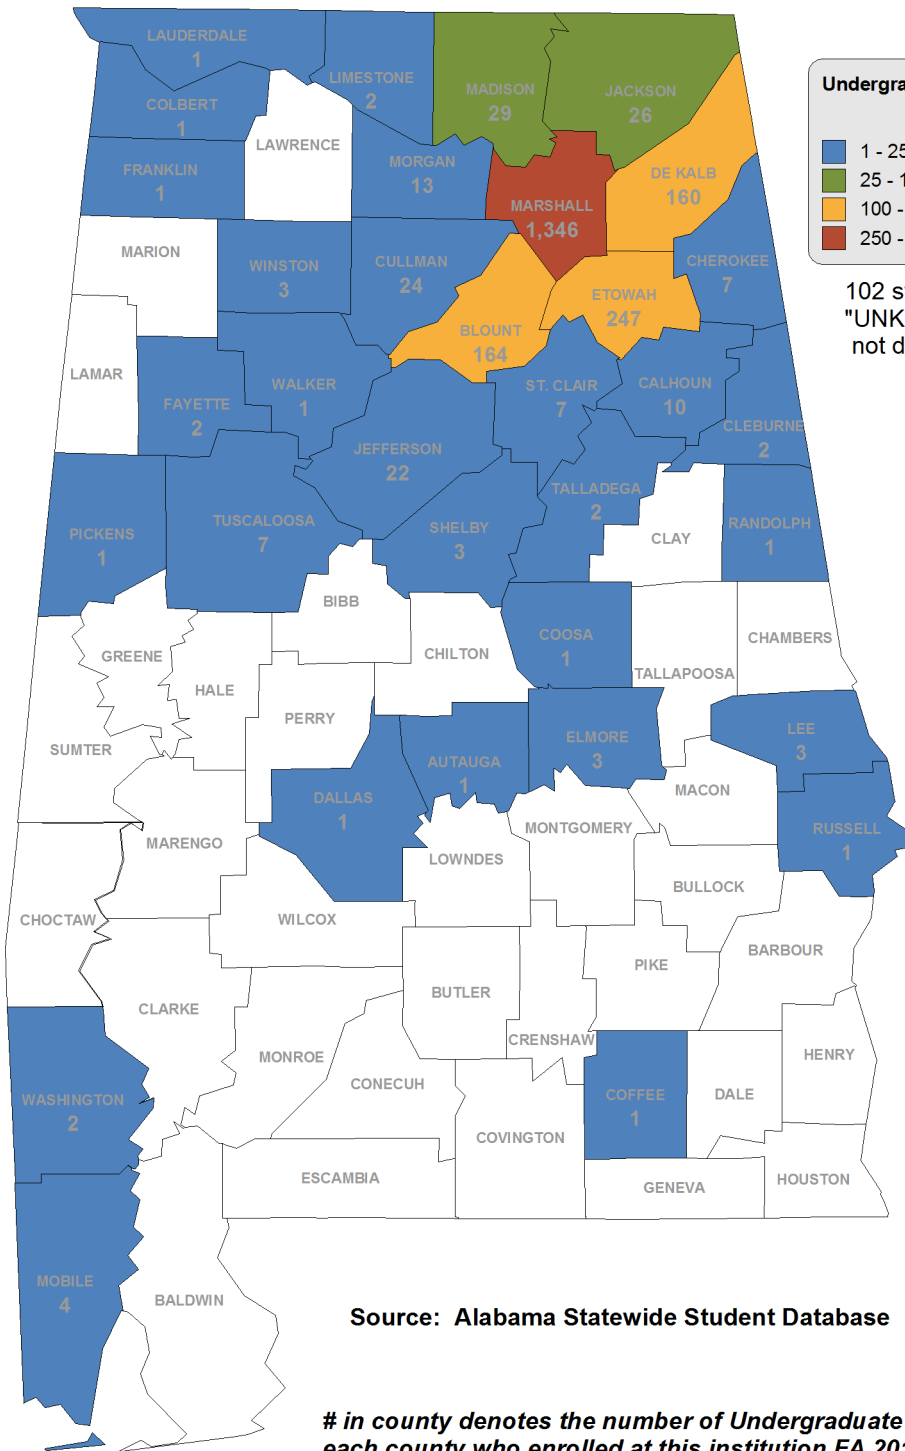

744 Students

**Students from Alabama:
696**

SHELTON STATE COMMUNITY COLLEGE

SNEAD STATE COMMUNITY COLLEGE

**Undergraduate Students by County
Fall 2010**

- 1 - 25
- 25 - 100
- 100 - 250
- 250 - 1,500

102 students with an "UNKNOWN" county are not depicted on this map.