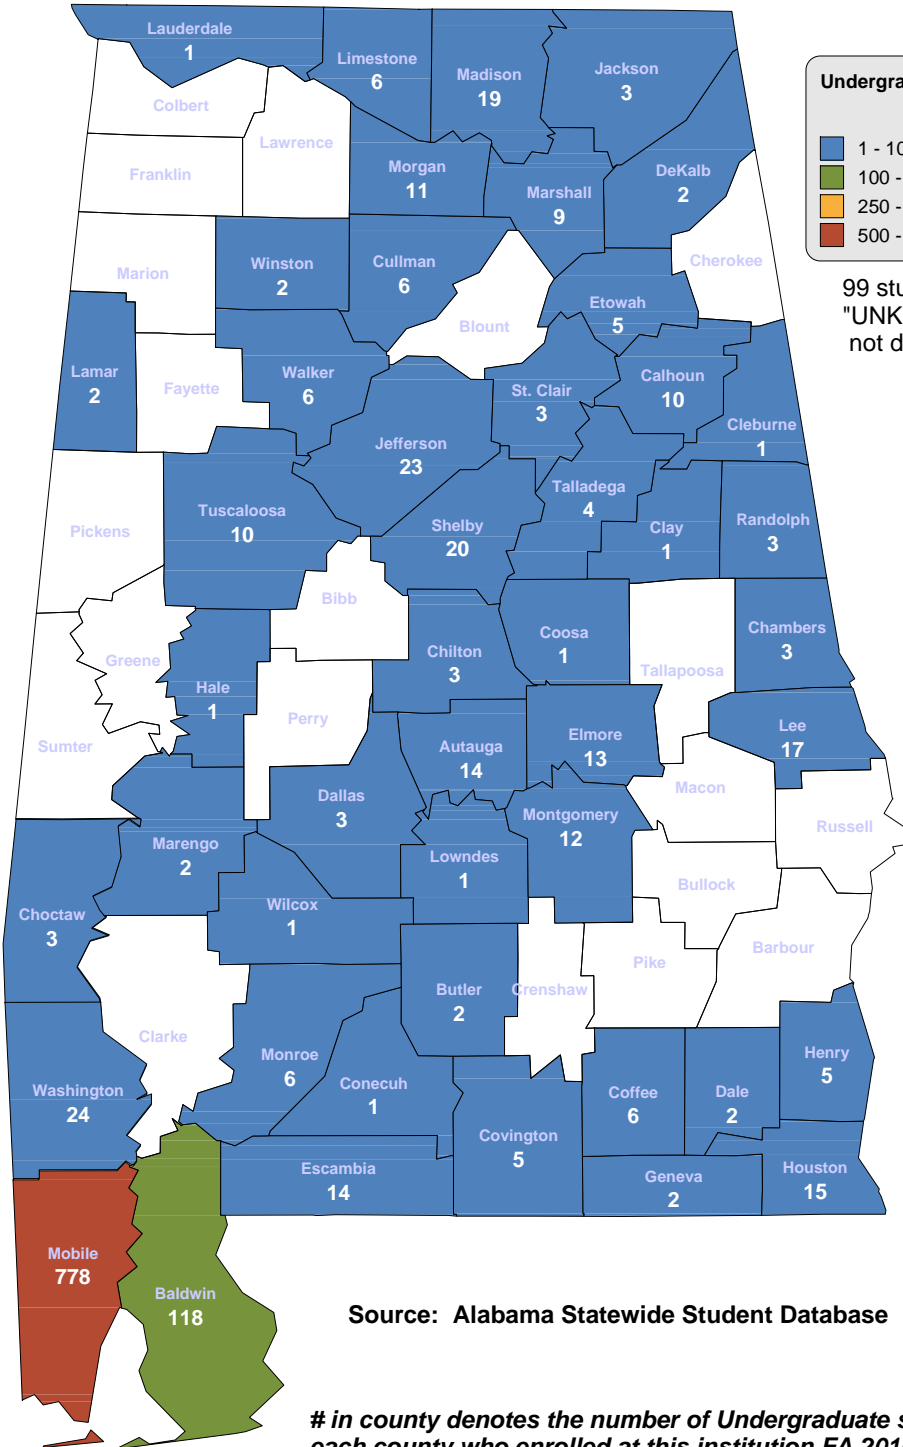

UNIVERSITY OF MOBILE

**Undergraduate Students by County
Fall 2010**

- 1 - 100
- 100 - 250
- 250 - 500
- 500 - 850

99 students with an "UNKNOWN" county are not depicted on this map.

UNDERGRADUATE ENROLLMENT ONLY

1,559 Students

Students from Alabama:
1,298

Source: Alabama Statewide Student Database

in county denotes the number of Undergraduate students from each county who enrolled at this institution FA 2010.