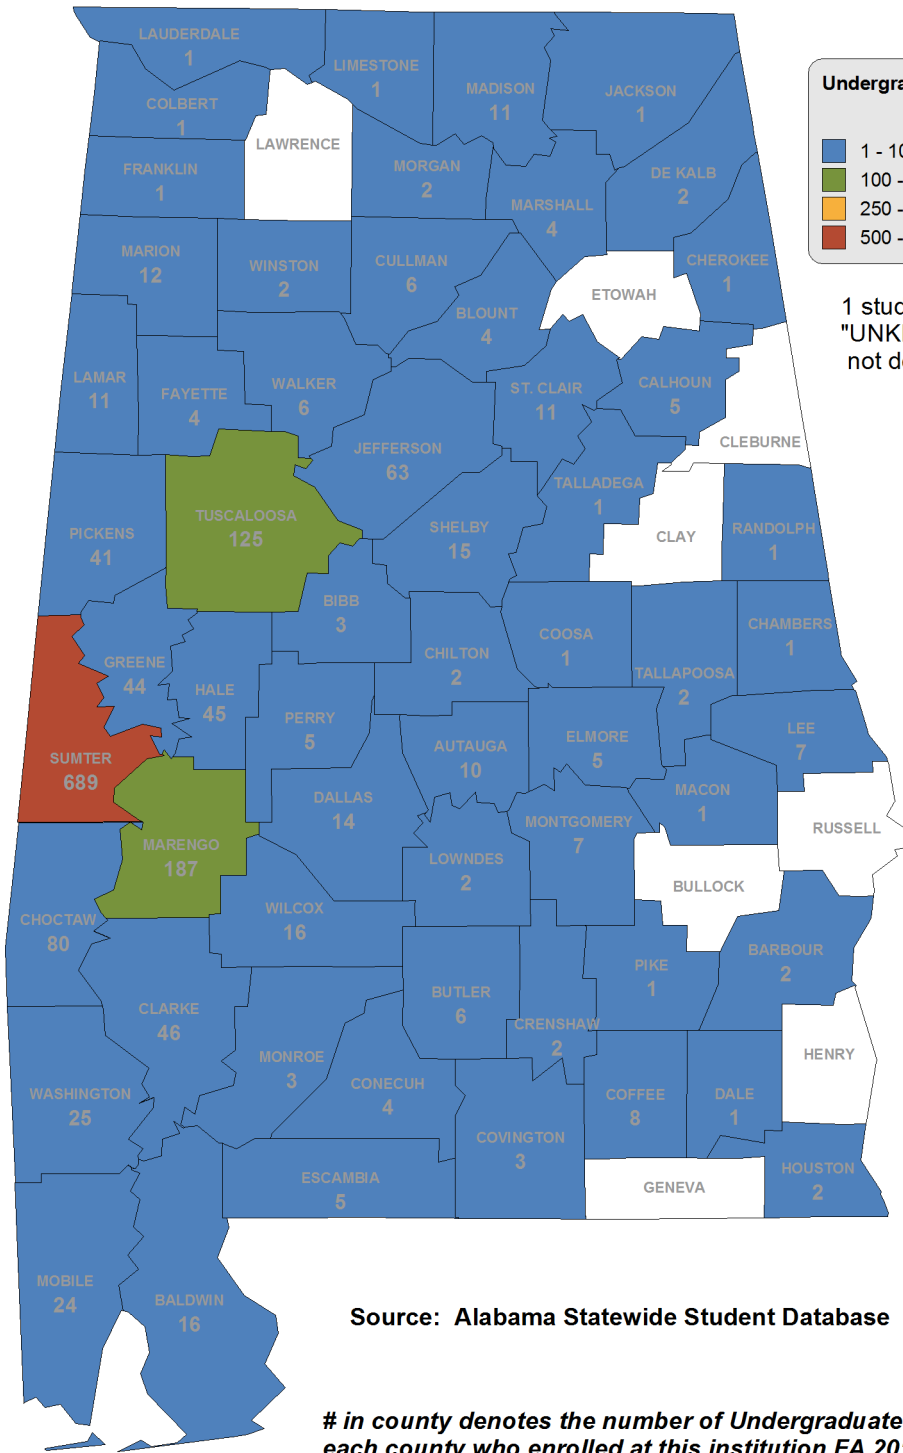

UNIVERSITY OF WEST ALABAMA

Undergraduate Students by County Fall 2010

- 1 - 100
- 100 - 250
- 250 - 500
- 500 - 1,000

1 student with an "UNKNOWN" county are not depicted on this map.

UNDERGRADUATE ENROLLMENT ONLY