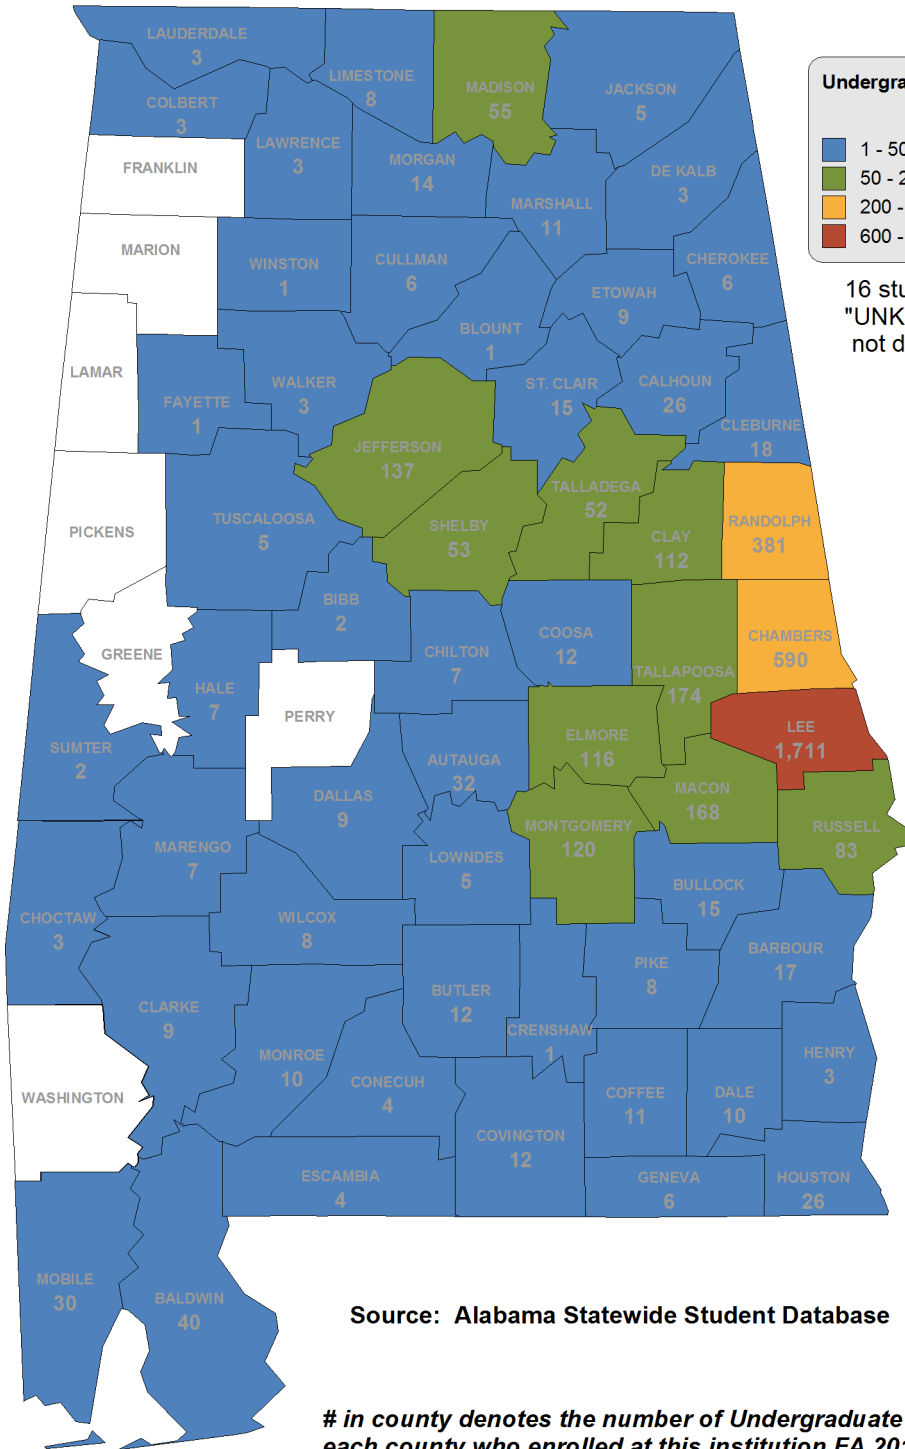

SOUTHERN UNION STATE COMMUNITY COLLEGE

**Undergraduate Students by County
Fall 2010**

- 1 - 50
- 50 - 200
- 200 - 600
- 600 - 2,000

16 students with an "UNKNOWN" county are not depicted on this map.

UNDERGRADUATE ENROLLMENT ONLY

4,859 Students

**Students from Alabama:
4,221**

Source: Alabama Statewide Student Database

 # in county denotes the number of Undergraduate students from each county who enrolled at this institution FA 2010.