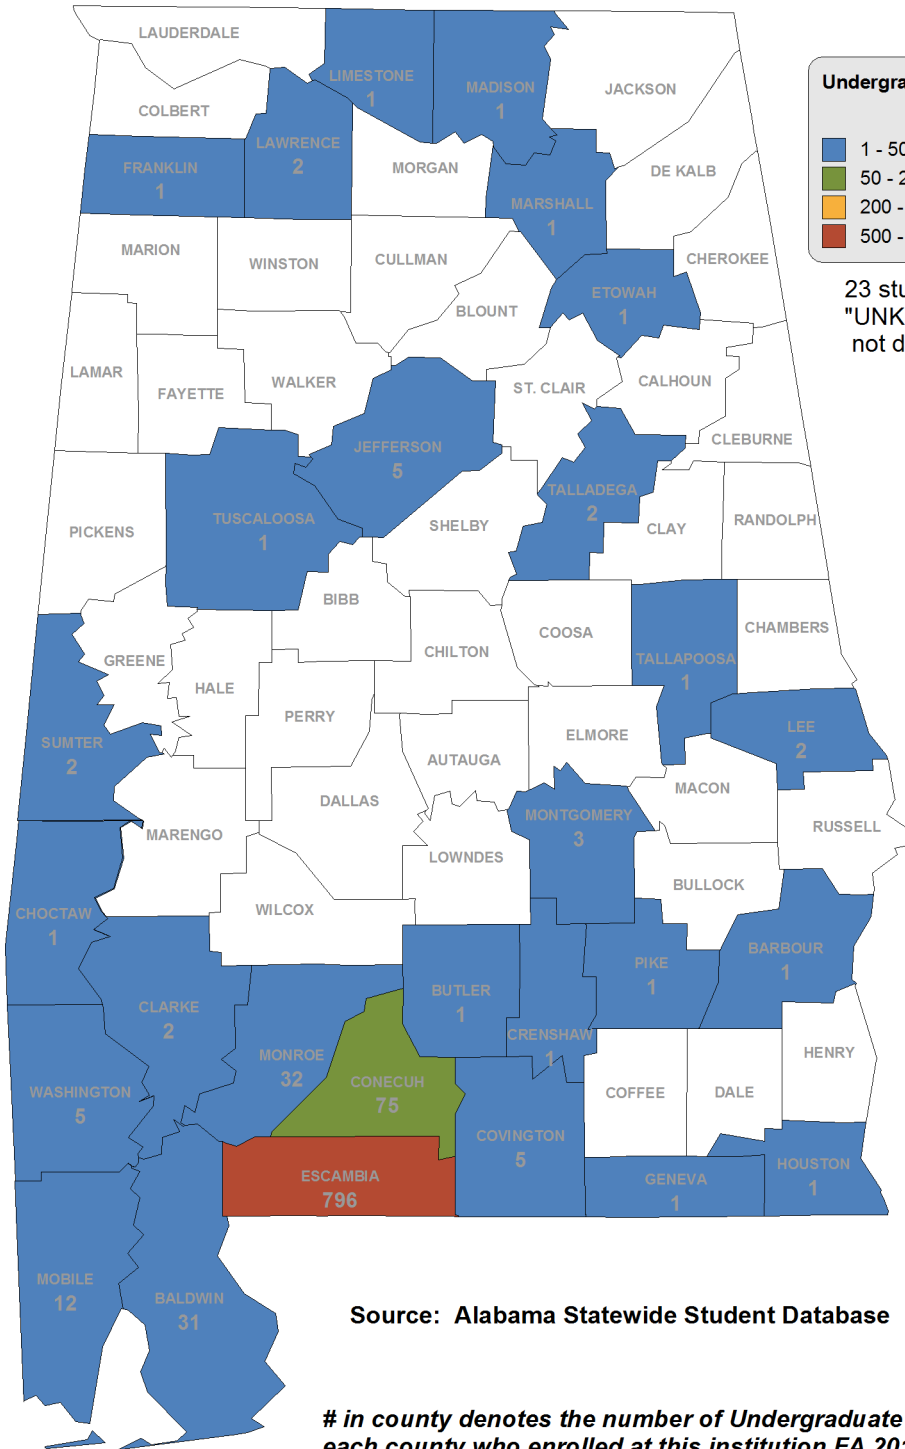

INGRAM STATE TECHNICAL COLLEGE

UNDERGRADUATE ENROLLMENT ONLY

553 Students

**Students from Alabama:
552**

JEFFERSON DAVIS COMMUNITY COLLEGE

UNDERGRADUATE ENROLLMENT ONLY

1,314 Students

**Students from Alabama:
1,011**