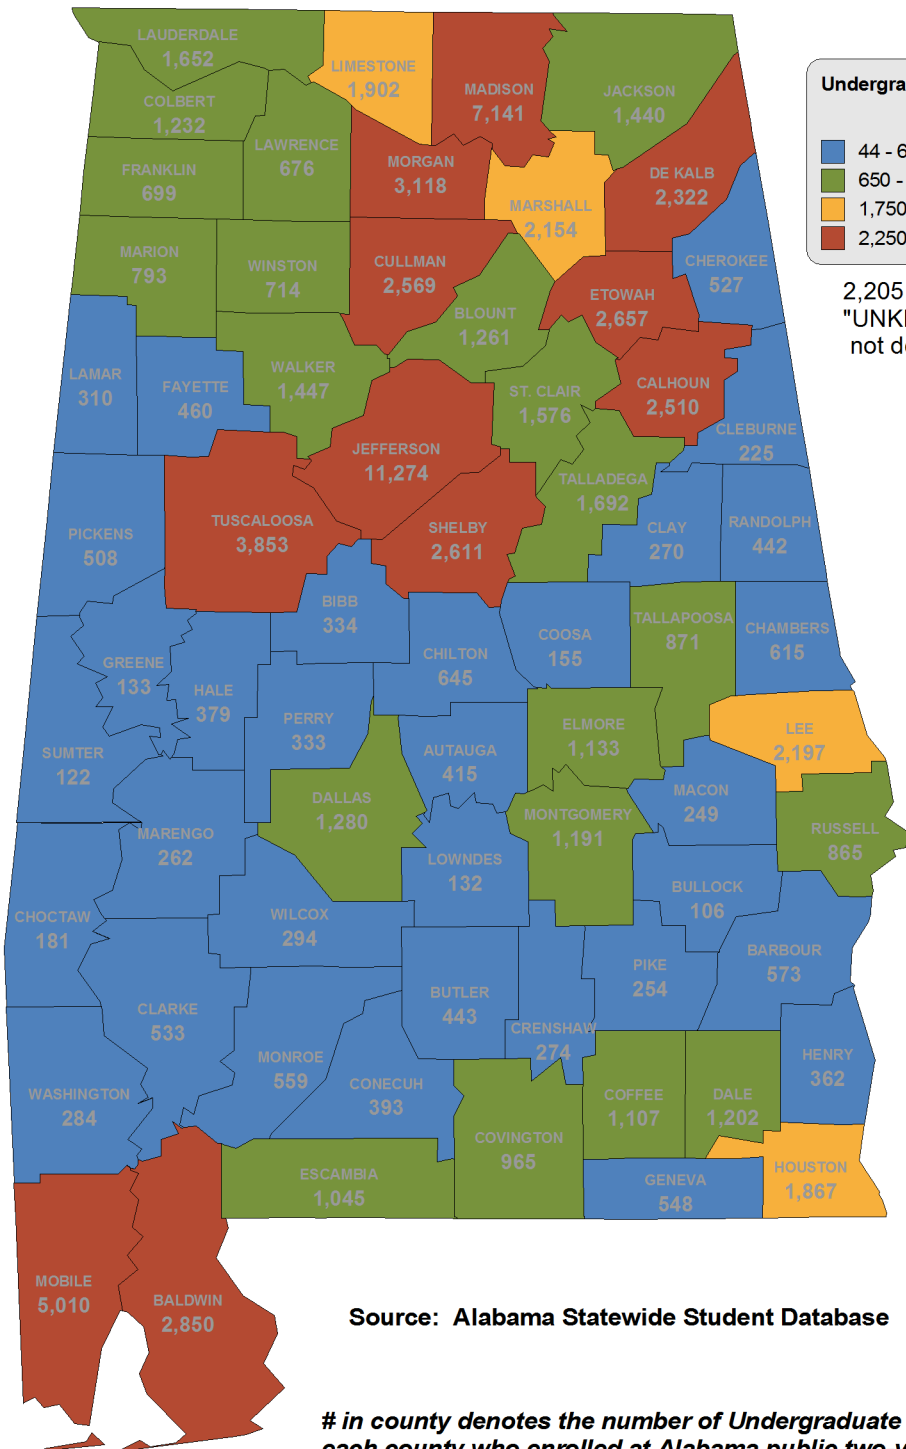

ALL ALABAMA PUBLIC 2-YEAR INSTITUTIONS

**Undergraduate Students by County
Fall 2010**

- 44 - 650
- 650 - 1,750
- 1,750 - 2,250
- 2,250 - 12,000

2,205 students with an "UNKNOWN" county are not depicted on this map.

UNDERGRADUATE ENROLLMENT ONLY

98,477 Students

**Students from Alabama:
90,401**

Source: Alabama Statewide Student Database

in county denotes the number of Undergraduate students from each county who enrolled at Alabama public two-year institutions FA 2010.