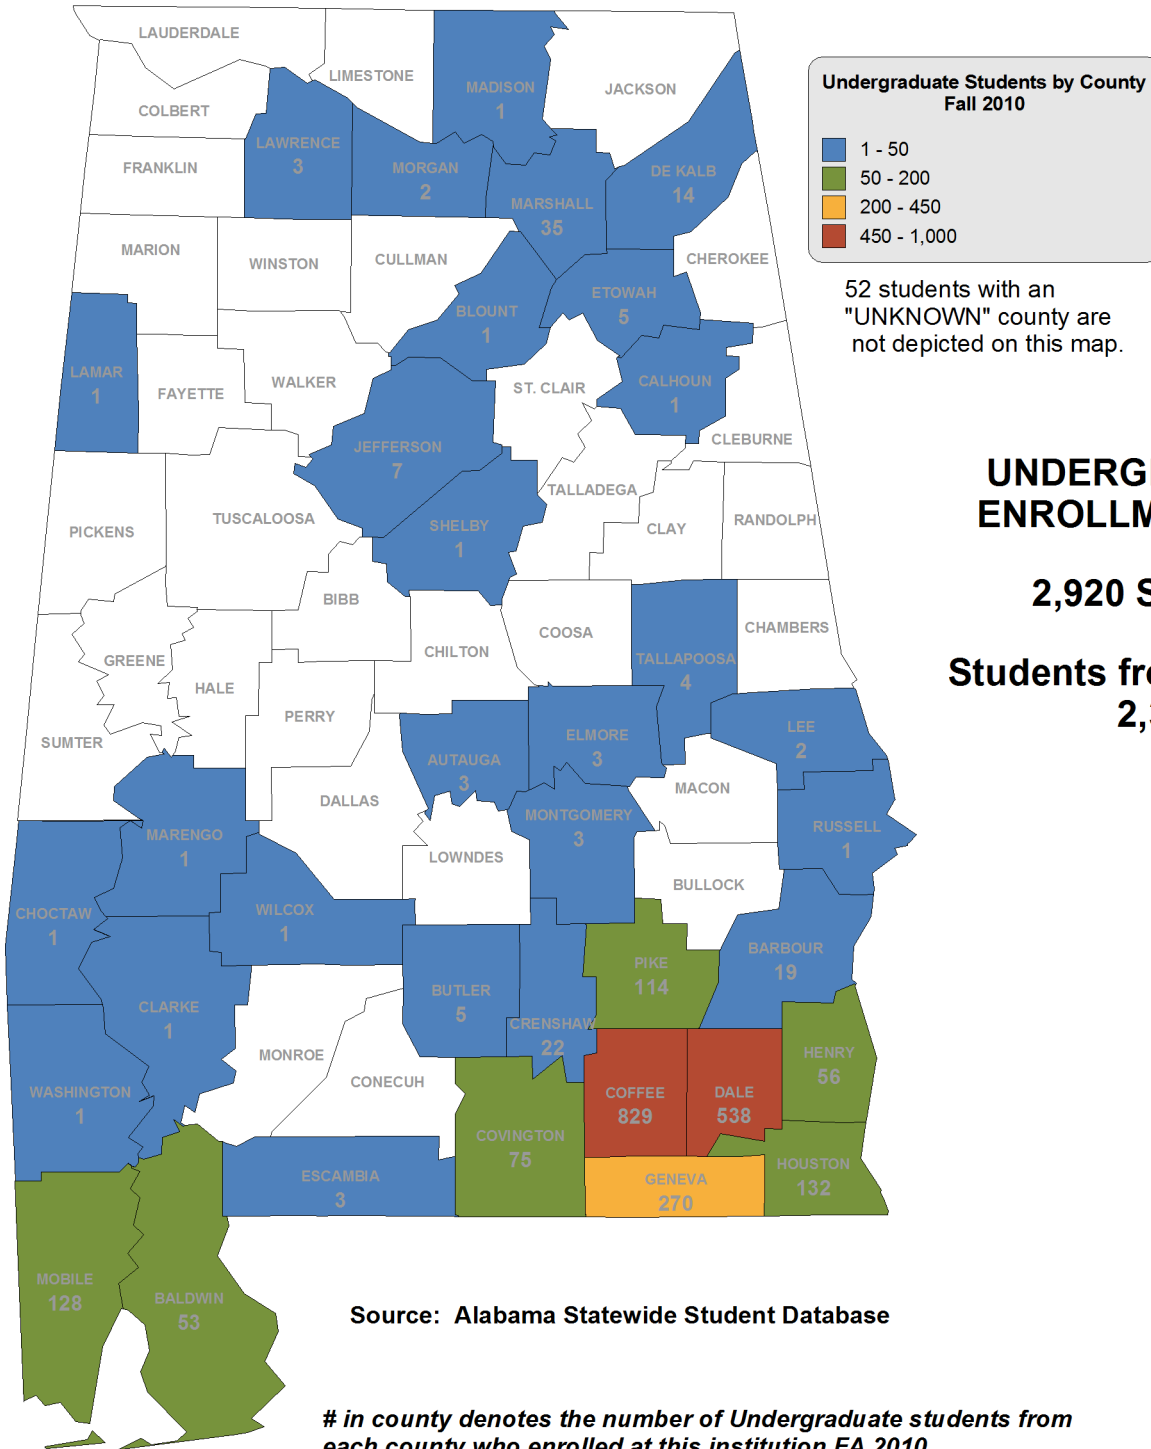

ENTERPRISE-OZARK COMMUNITY COLLEGE