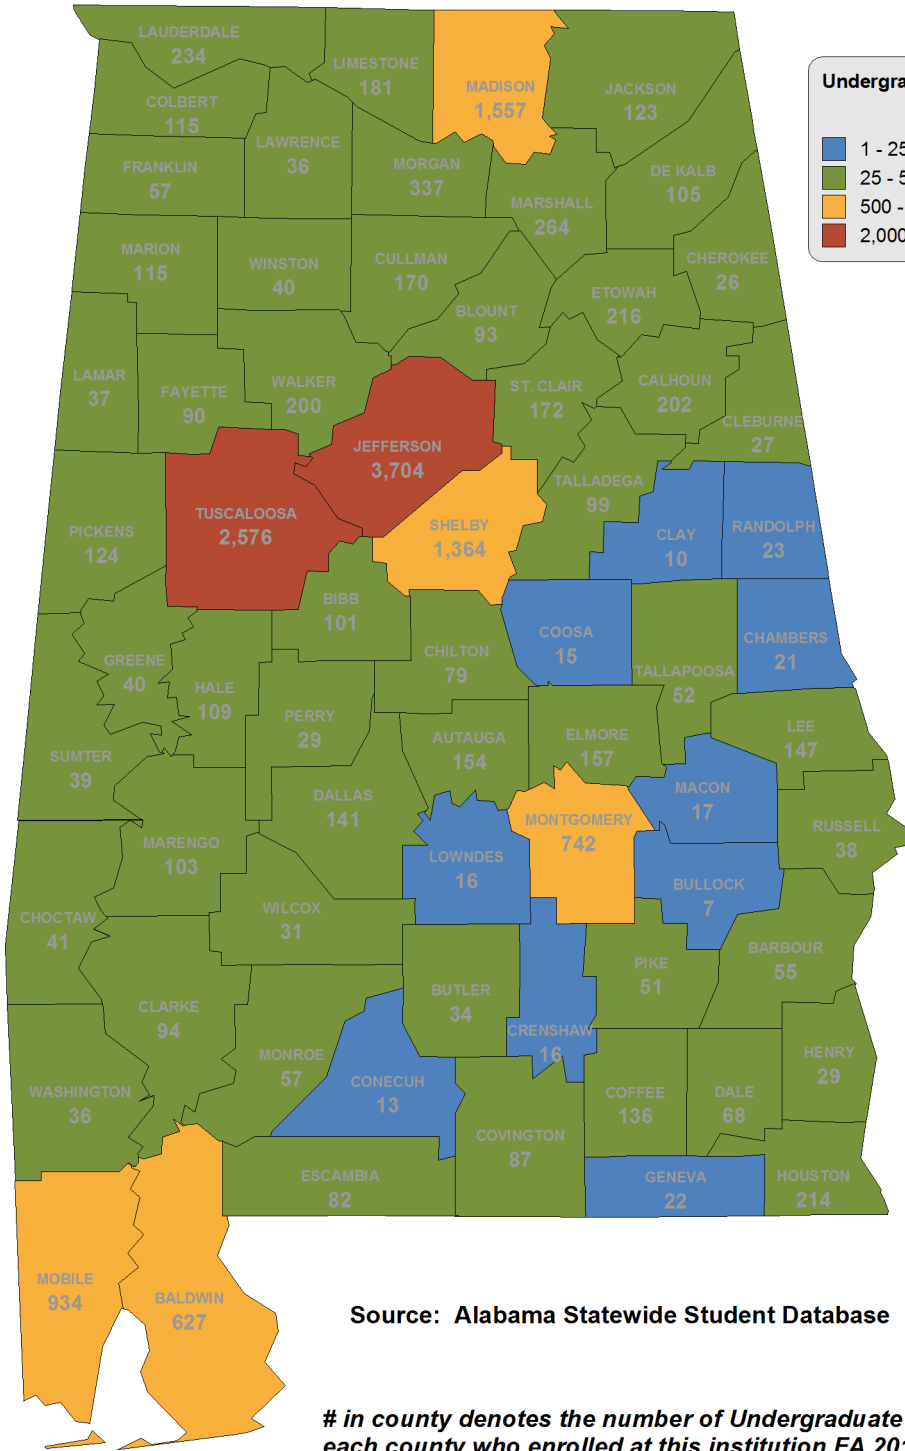

UNIVERSITY OF ALABAMA

**Undergraduate Students by County
Fall 2010**

- 1 - 25
- 25 - 500
- 500 - 2,000
- 2,000 - 4,000

UNDERGRADUATE ENROLLMENT ONLY

24,884 Students

**Students from Alabama:
16,931**

Source: Alabama Statewide Student Database

 # in county denotes the number of Undergraduate students from each county who enrolled at this institution FA 2010.