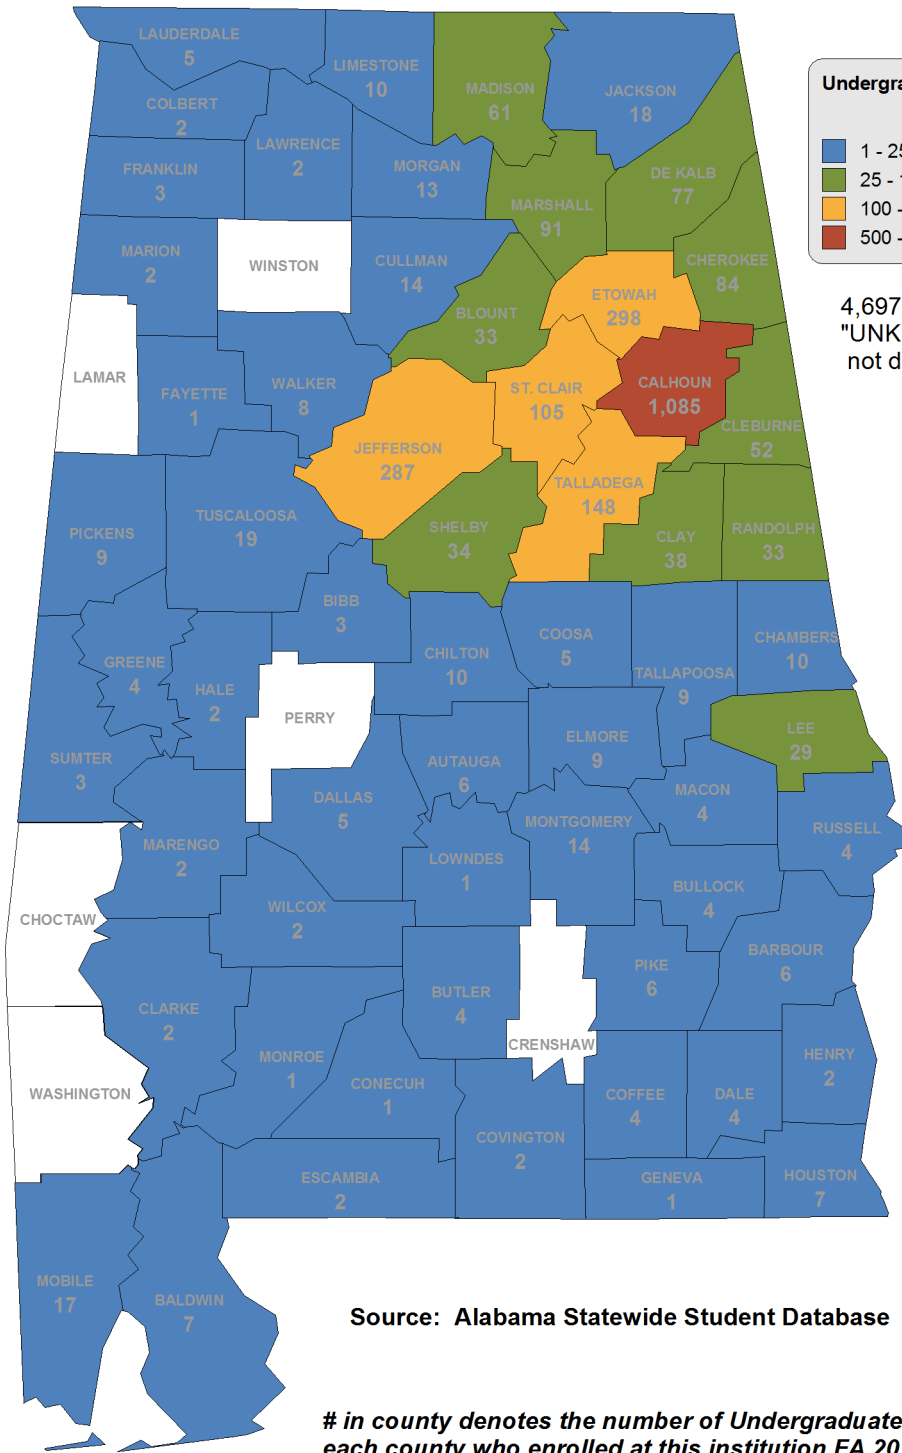

JACKSONVILLE STATE UNIVERSITY

**Undergraduate Students by County
Fall 2010**

- 1 - 25
- 25 - 100
- 100 - 500
- 500 - 1,100

4,697 students with an "UNKNOWN" county are not depicted on this map.

UNDERGRADUATE ENROLLMENT ONLY

8,100 Students

**Students from Alabama:
7,421**

Source: Alabama Statewide Student Database

 # in county denotes the number of Undergraduate students from each county who enrolled at this institution FA 2010.