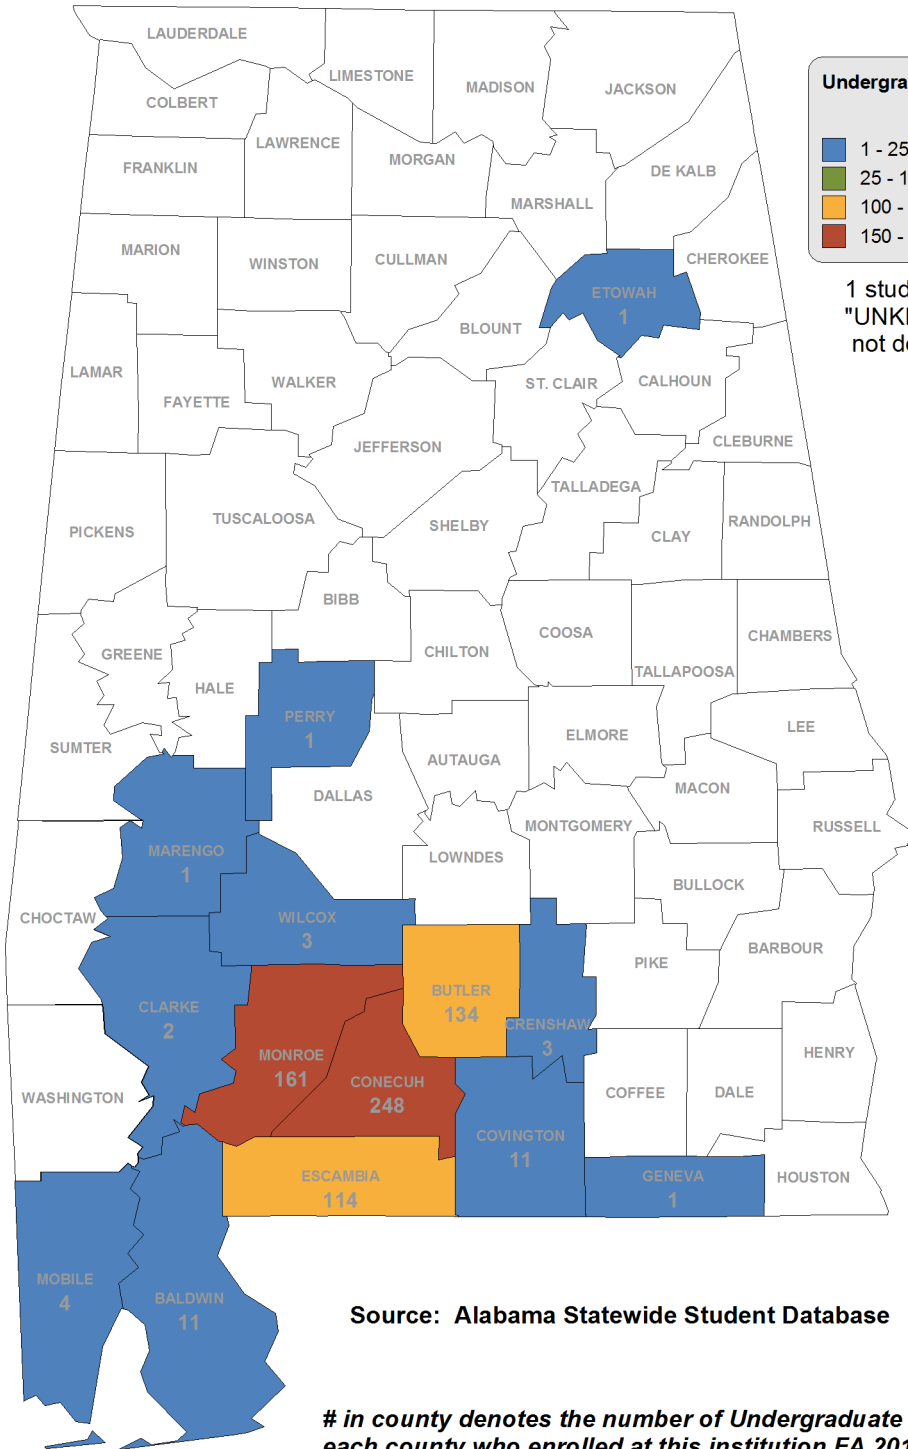

REID STATE TECHNICAL COLLEGE

UNDERGRADUATE ENROLLMENT ONLY

744 Students

**Students from Alabama:
696**