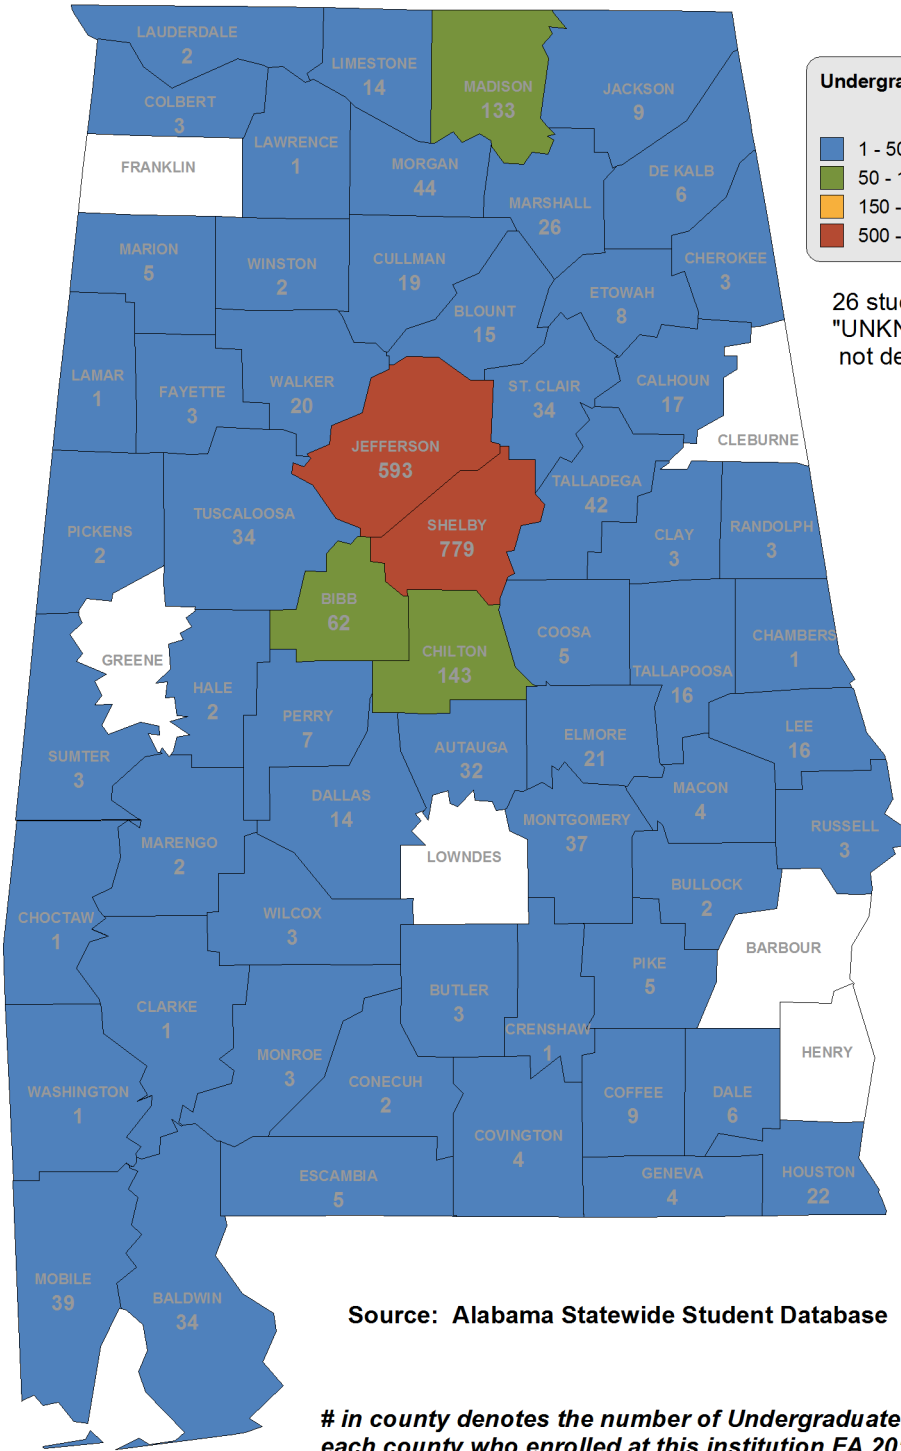

UNIVERSITY OF MONTEVALLO

UNDERGRADUATE ENROLLMENT ONLY

2,544 Students

Students from Alabama: 2,360

Source: Alabama Statewide Student Database

in county denotes the number of Undergraduate students from each county who enrolled at this institution FA 2010.