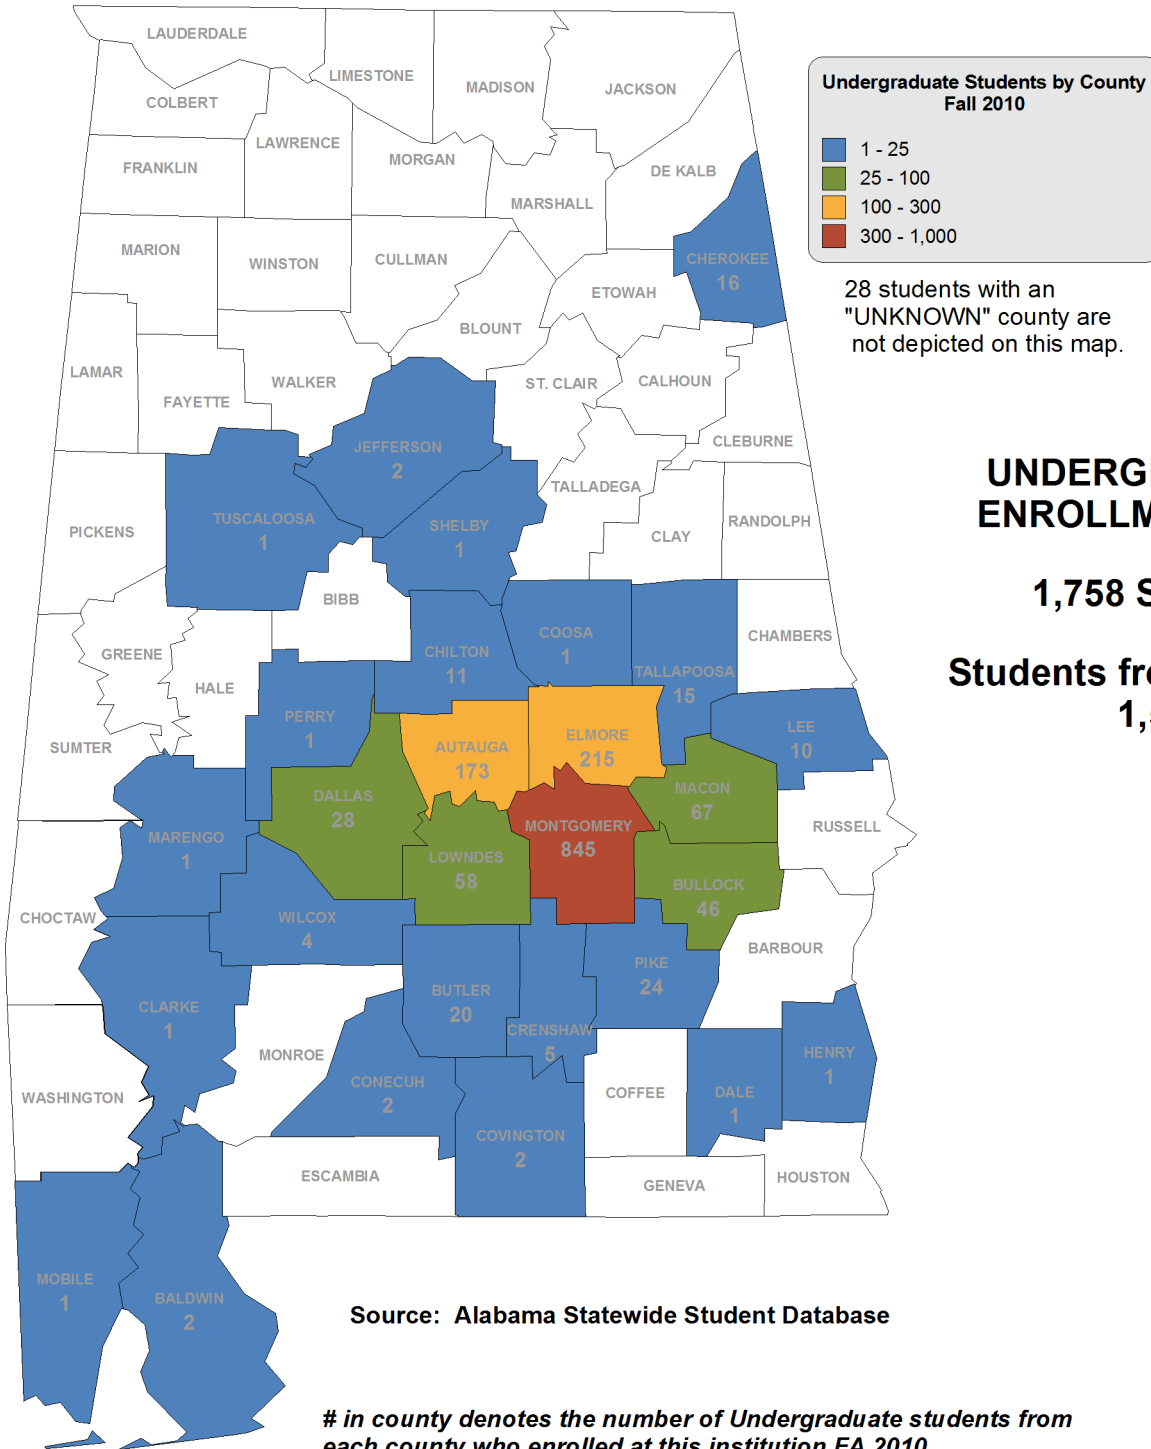

TRENHOLM STATE TECHNICAL COLLEGE