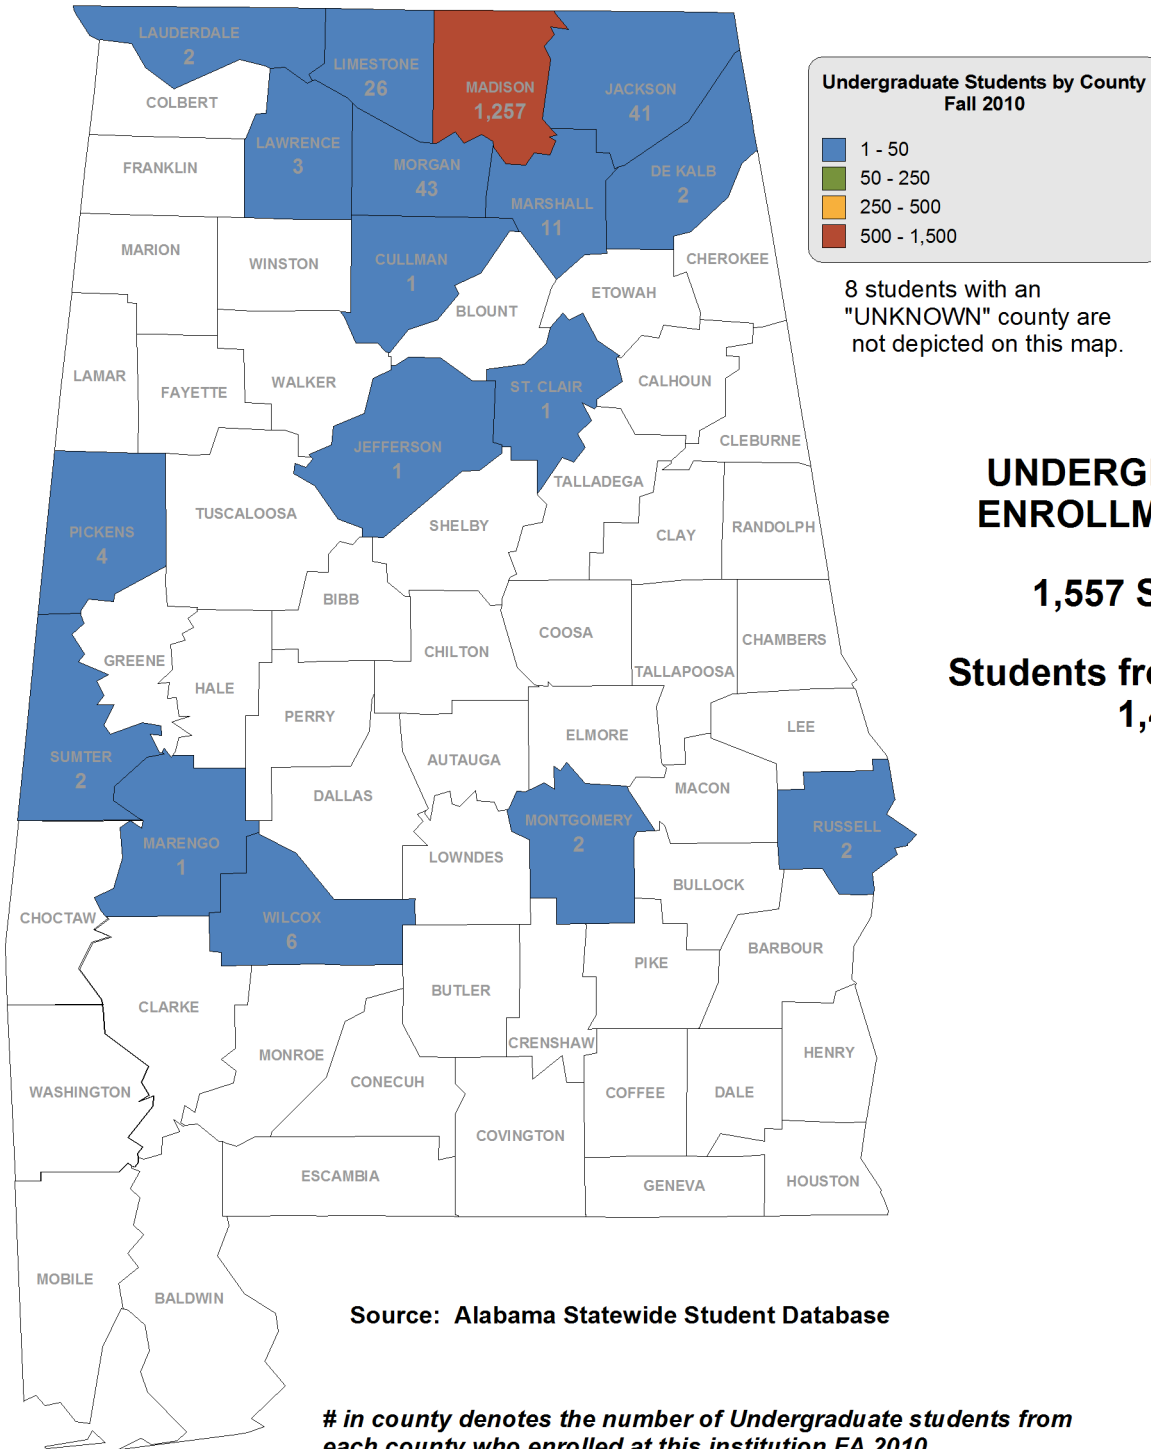

BEVILL STATE COMMUNITY COLLEGE

BISHOP STATE COMMUNITY COLLEGE

CALHOUN STATE COMMUNITY COLLEGE

CENTRAL ALABAMA COMMUNITY COLLEGE

DRAKE STATE TECHNICAL COLLEGE

UNDERGRADUATE ENROLLMENT ONLY

1,557 Students

**Students from Alabama:
1,413**