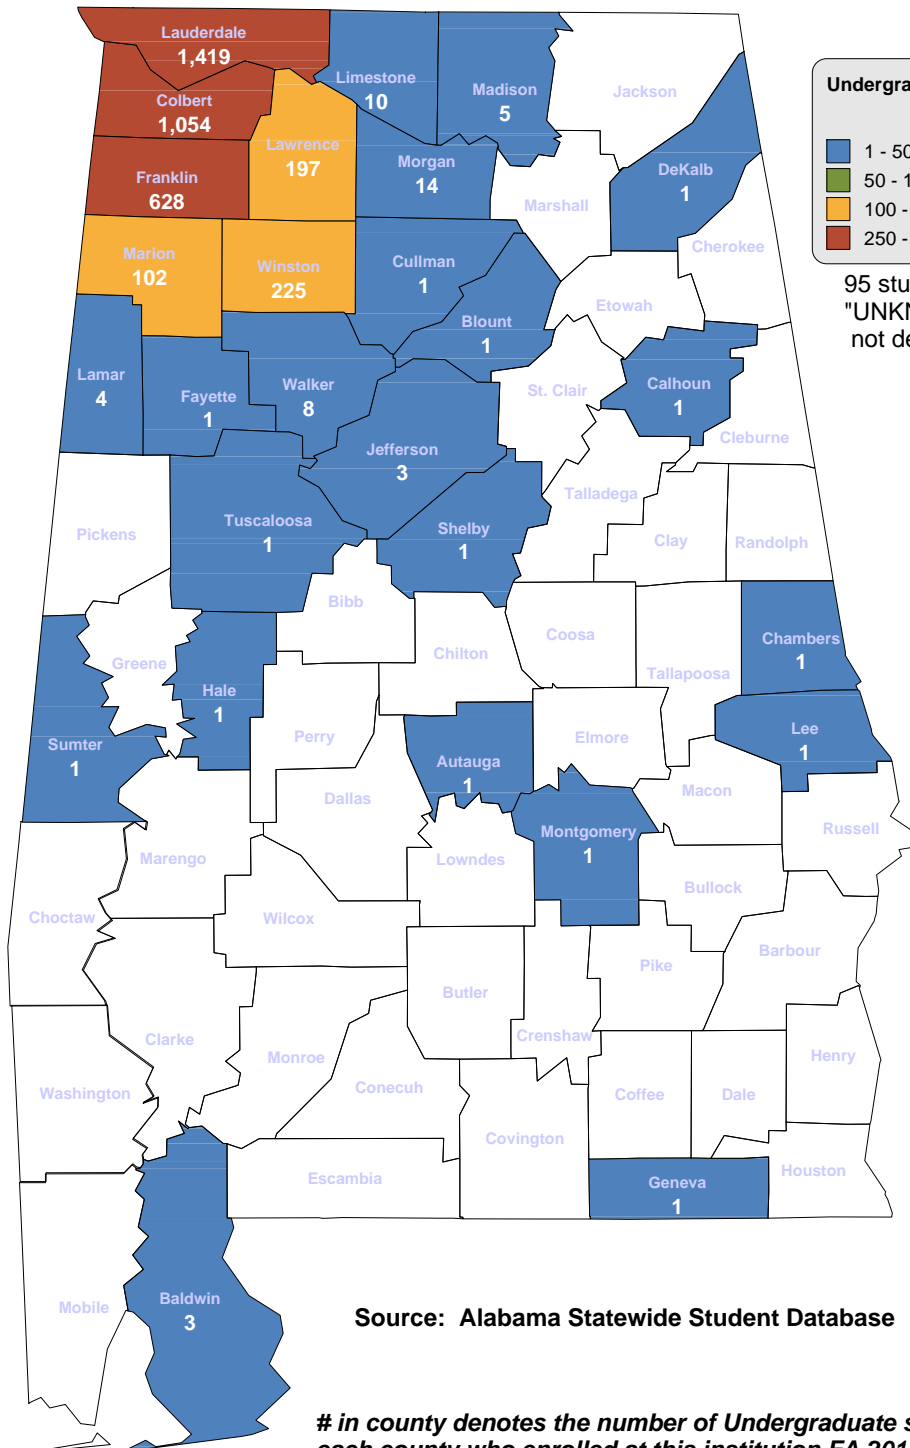

NORTHWEST-SHOALS COMMUNITY COLLEGE

**Undergraduate Students by County
Fall 2011**

- 1 - 50
- 50 - 100
- 100 - 250
- 250 - 1,500

95 students with an "UNKNOWN" county are not depicted on this map.

UNDERGRADUATE ENROLLMENT ONLY

3,951 Students

**Students from Alabama:
3,781**

Source: Alabama Statewide Student Database

in county denotes the number of Undergraduate students from each county who enrolled at this institution FA 2011.