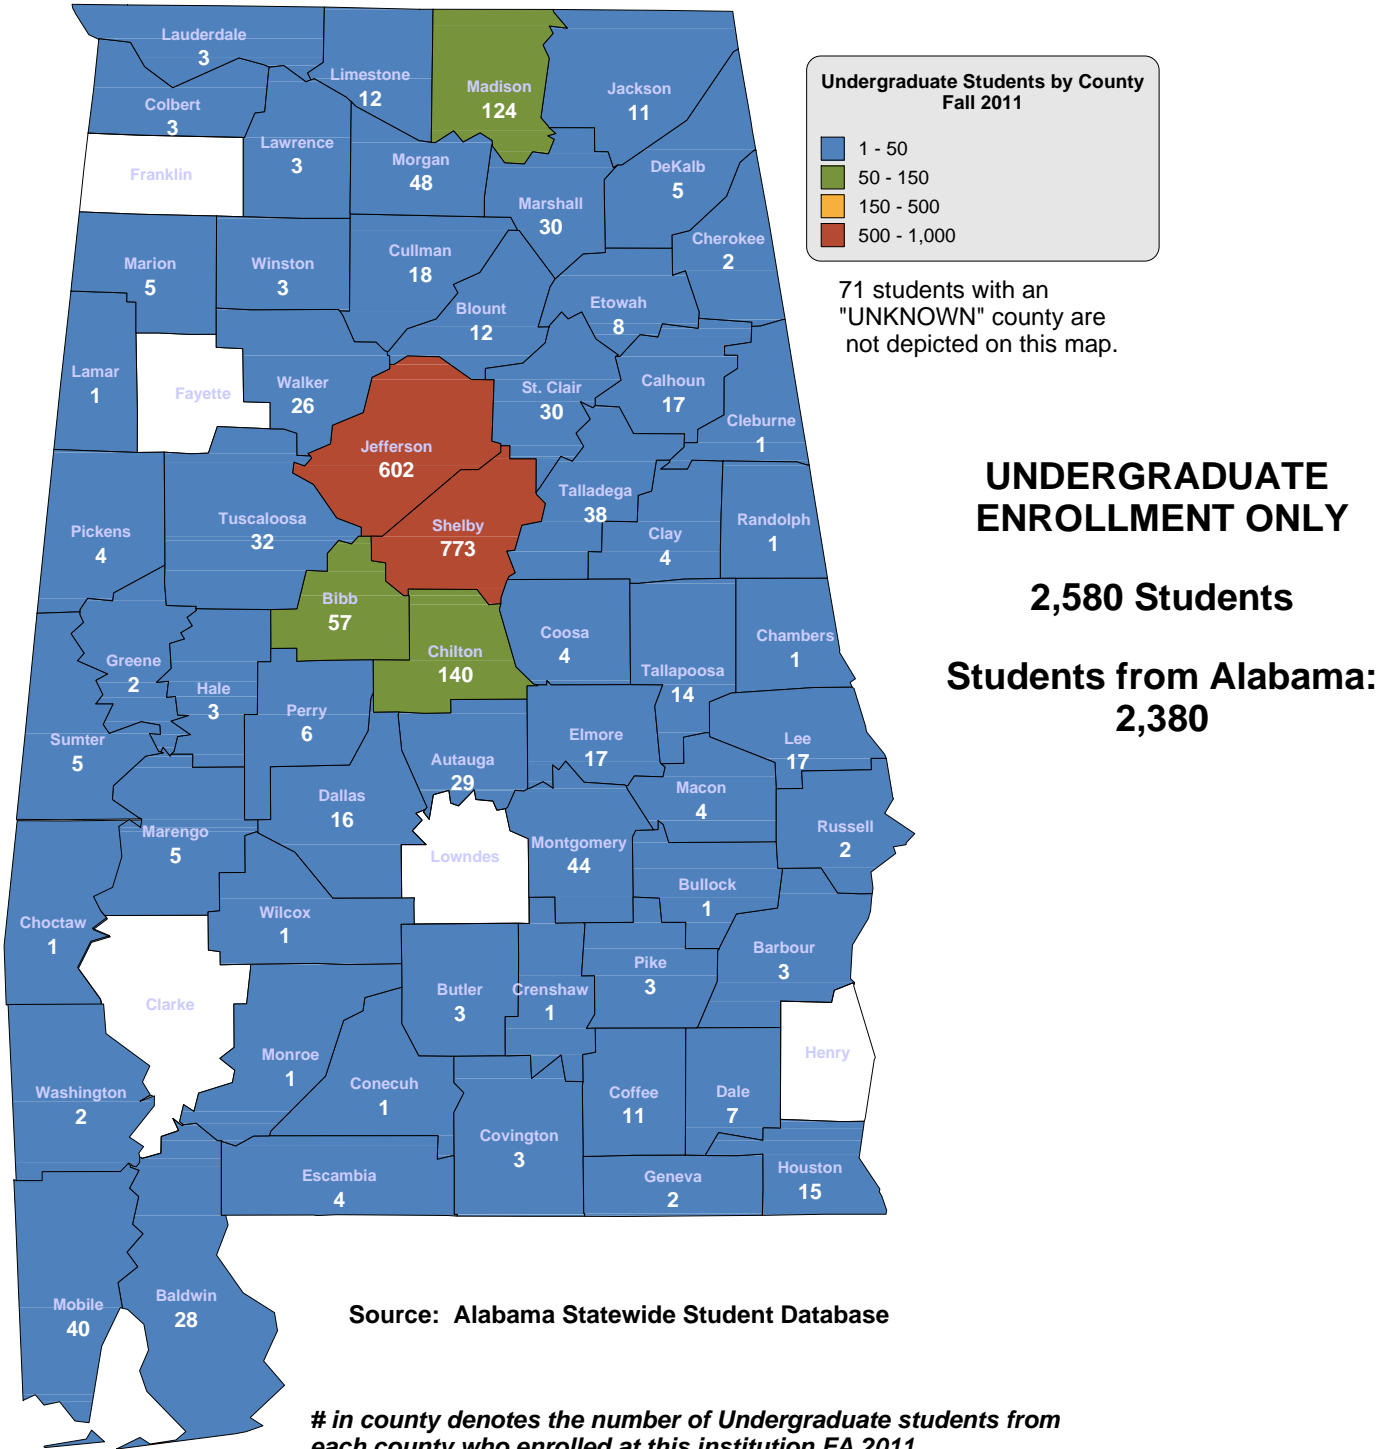

UNIVERSITY OF MONTEVALLO

Source: Alabama Statewide Student Database

in county denotes the number of Undergraduate students from each county who enrolled at this institution FA 2011.