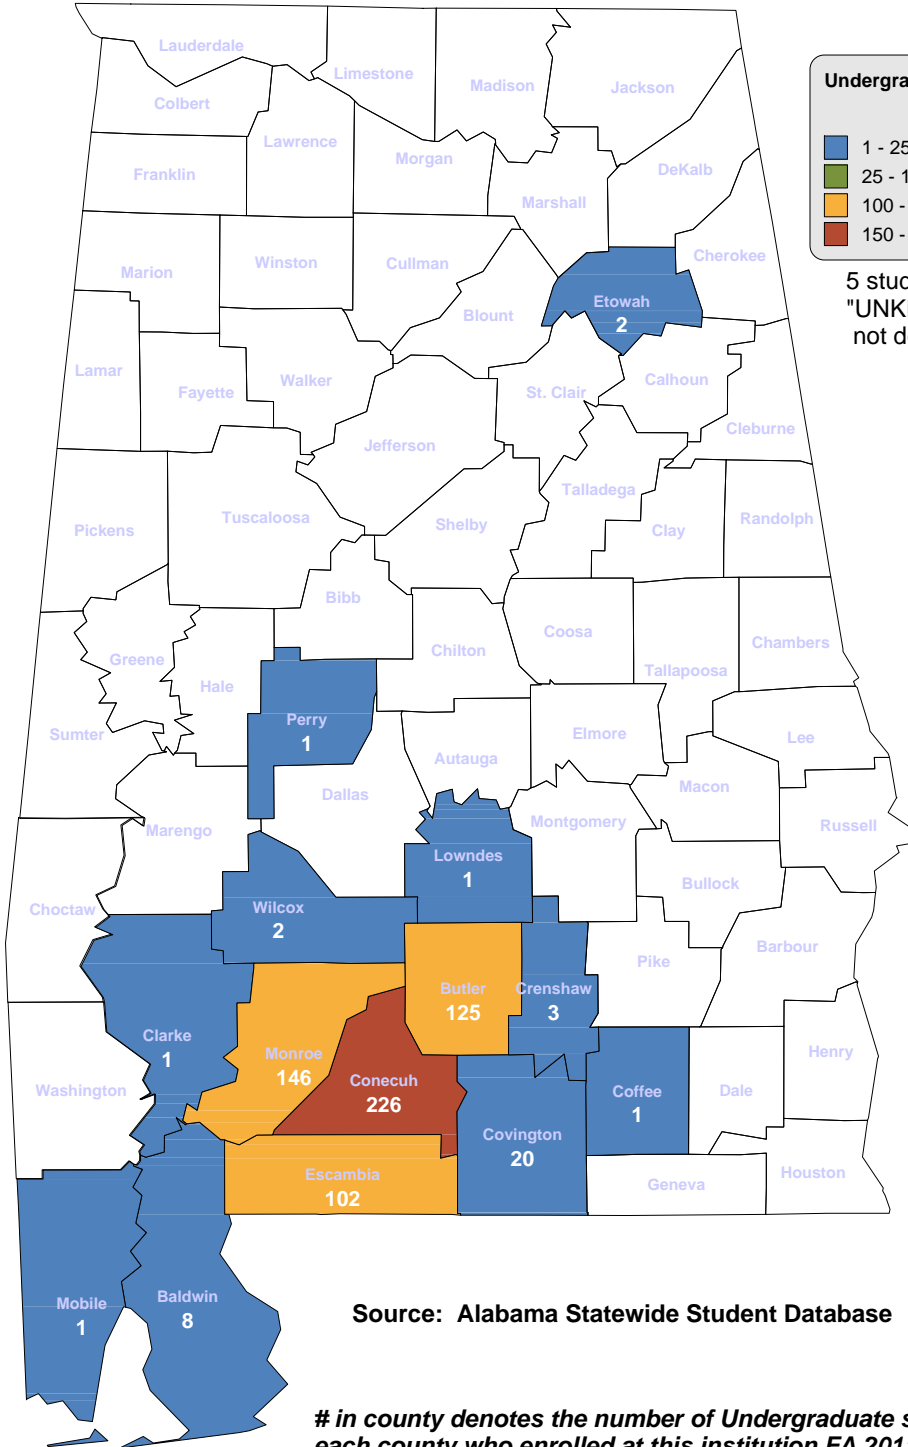

REID STATE TECHNICAL COLLEGE

**Undergraduate Students by County
Fall 2011**

- 1 - 25
- 25 - 100
- 100 - 150
- 150 - 250

5 students with an "UNKNOWN" county are not depicted on this map.

UNDERGRADUATE ENROLLMENT ONLY

698 Students

**Students from Alabama:
644**