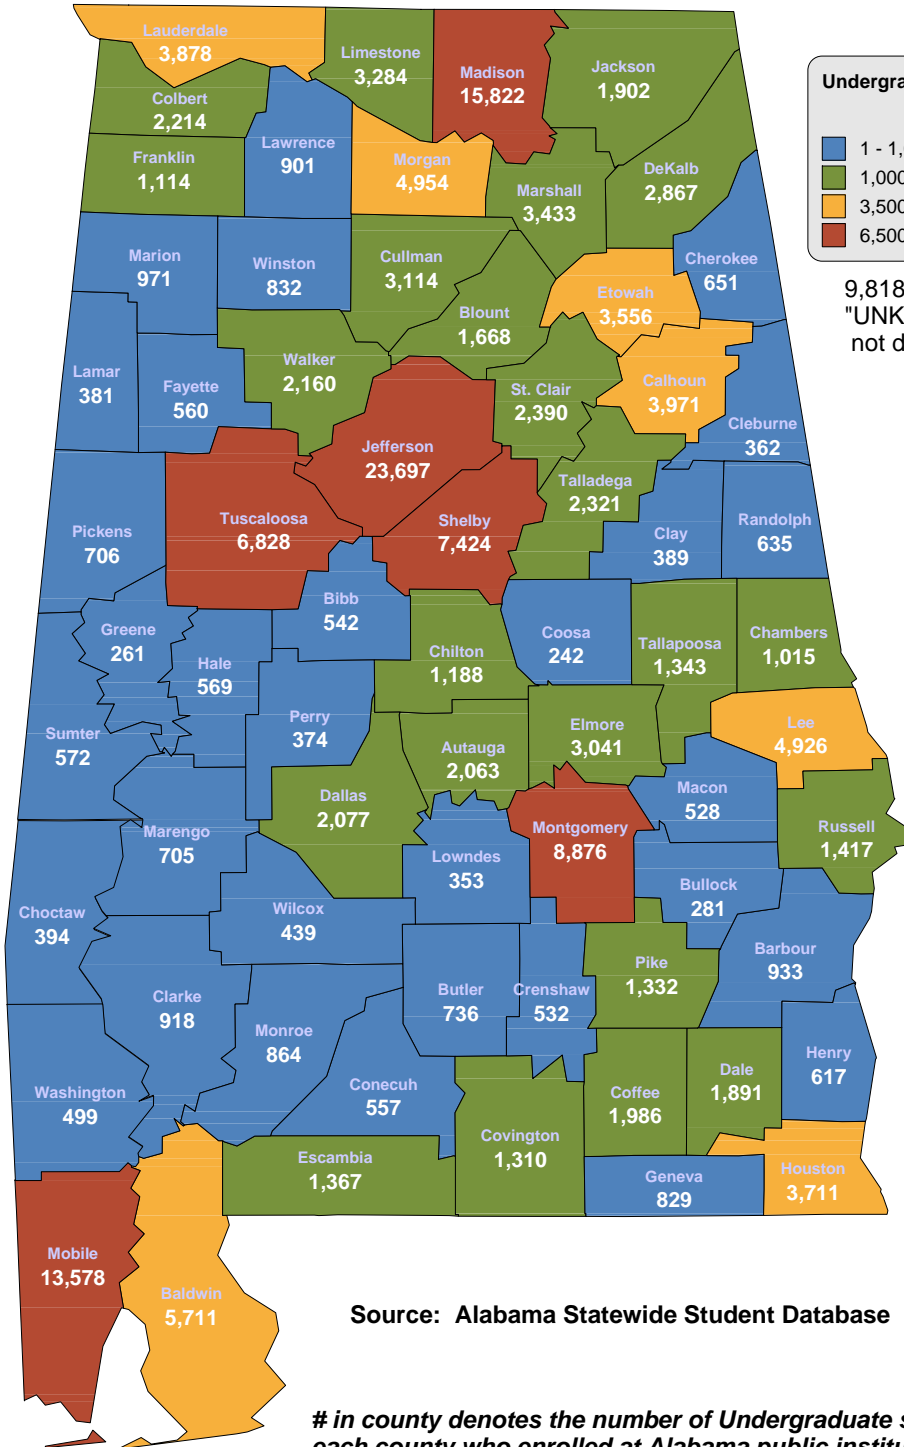

ALL ALABAMA PUBLIC INSTITUTIONS

**Undergraduate Students by County
Fall 2011**

- 1 - 1,000
- 1,000 - 3,500
- 3,500 - 6,500
- 6,500 - 25,000

9,818 students with an "UNKNOWN" county are not depicted on this map.

UNDERGRADUATE ENROLLMENT ONLY

218,319 Students

**Students from Alabama:
181,380**

Source: Alabama Statewide Student Database

in county denotes the number of Undergraduate students from each county who enrolled at Alabama public institutions FA 2011.