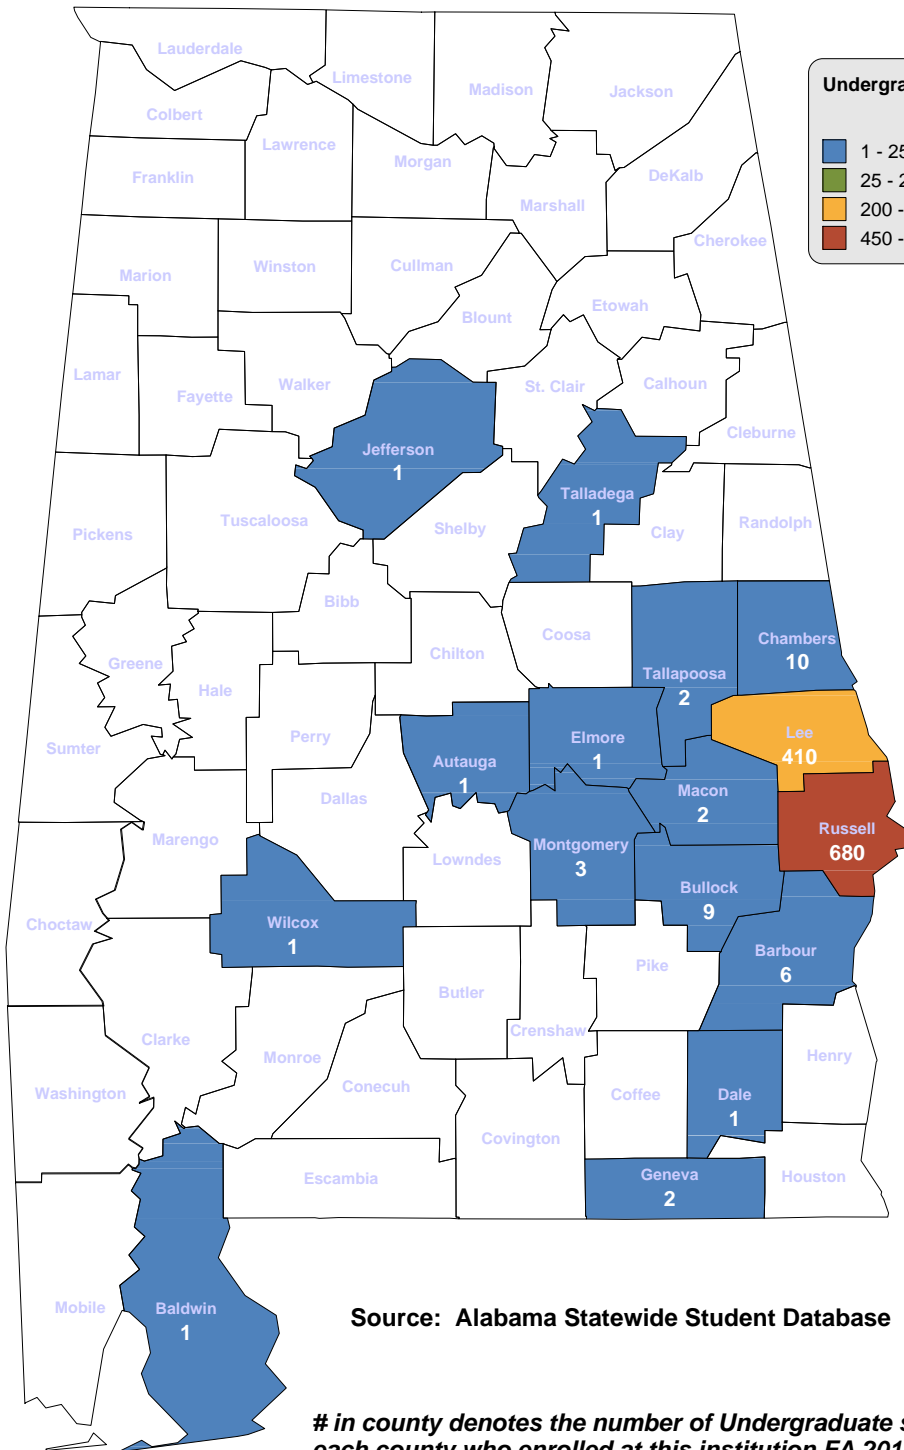

CHATTAHOOCHEE VALLEY COMMUNITY COLLEGE

**Undergraduate Students by County
Fall 2011**

- 1 - 25
- 25 - 200
- 200 - 450
- 450 - 1,000

UNDERGRADUATE ENROLLMENT ONLY

1,698 Students

**Students from Alabama:
1,131**

Source: Alabama Statewide Student Database

in county denotes the number of Undergraduate students from each county who enrolled at this institution FA 2011.