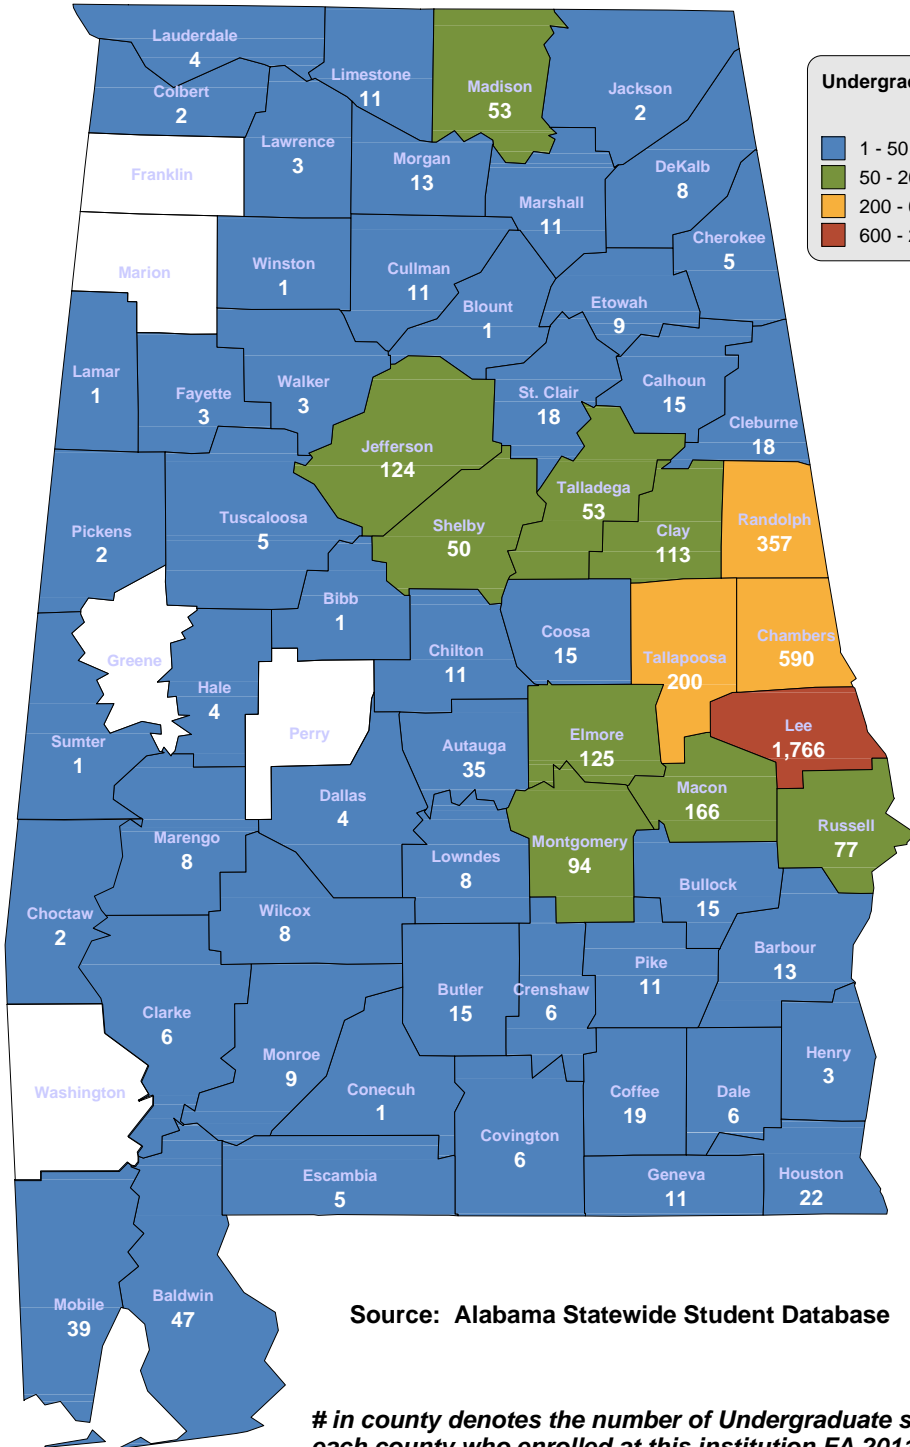

SOUTHERN UNION STATE COMMUNITY COLLEGE

**Undergraduate Students by County
Fall 2011**

- 1 - 50
- 50 - 200
- 200 - 600
- 600 - 2,000

UNDERGRADUATE ENROLLMENT ONLY

5,075 Students

**Students from Alabama:
4,245**

Source: Alabama Statewide Student Database

 # in county denotes the number of Undergraduate students from each county who enrolled at this institution FA 2011.