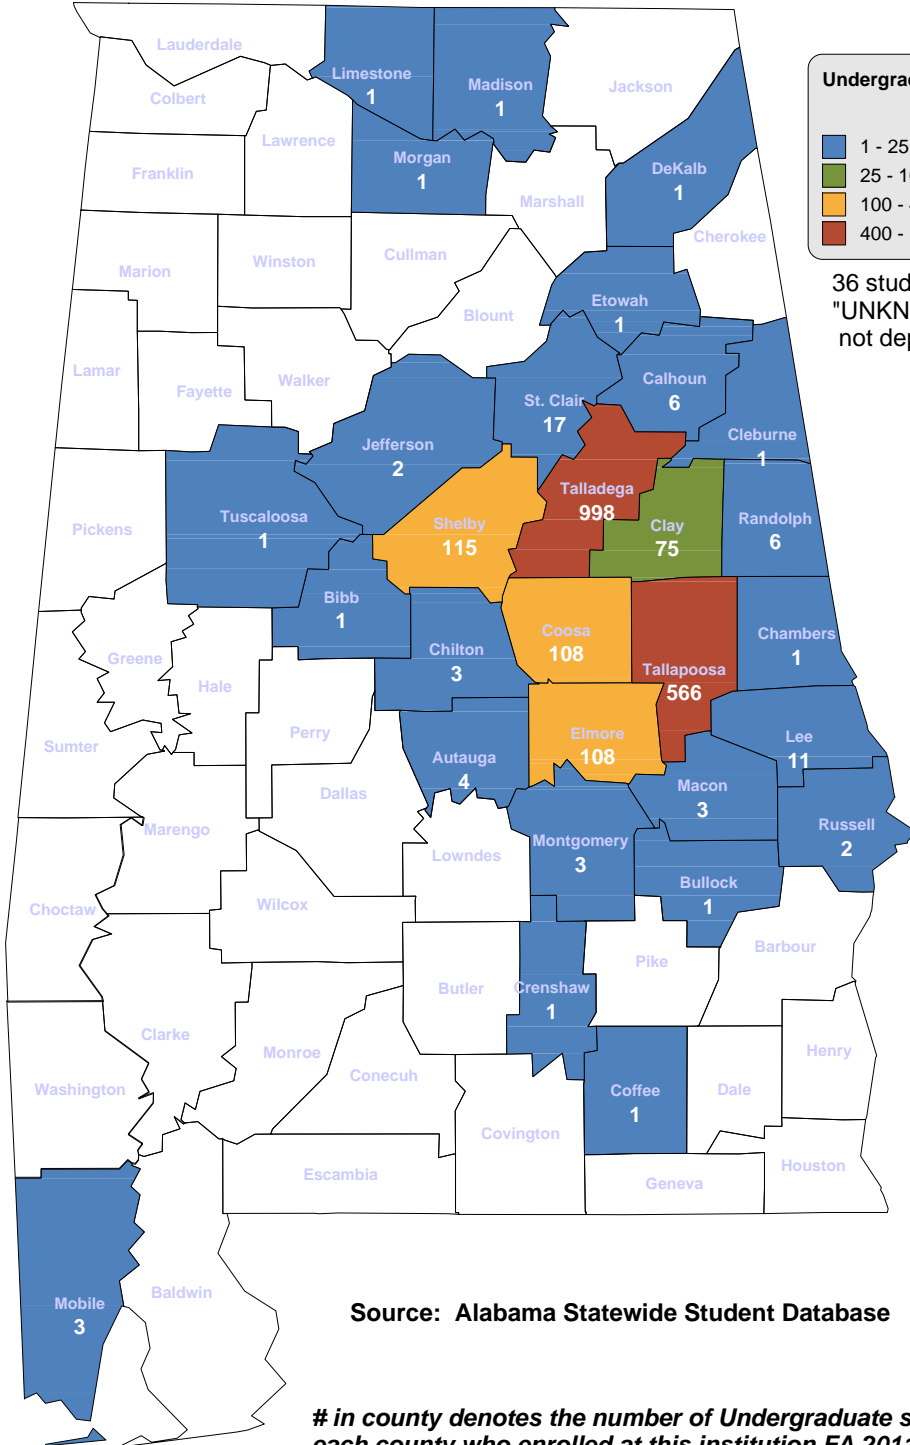

CENTRAL ALABAMA COMMUNITY COLLEGE

**Undergraduate Students by County
Fall 2011**

- 1 - 25
- 25 - 100
- 100 - 400
- 400 - 1,500

36 students with an "UNKNOWN" county are not depicted on this map.

UNDERGRADUATE ENROLLMENT ONLY

2,452 Students

**Students from Alabama:
2,078**

Source: Alabama Statewide Student Database

in county denotes the number of Undergraduate students from each county who enrolled at this institution FA 2011.