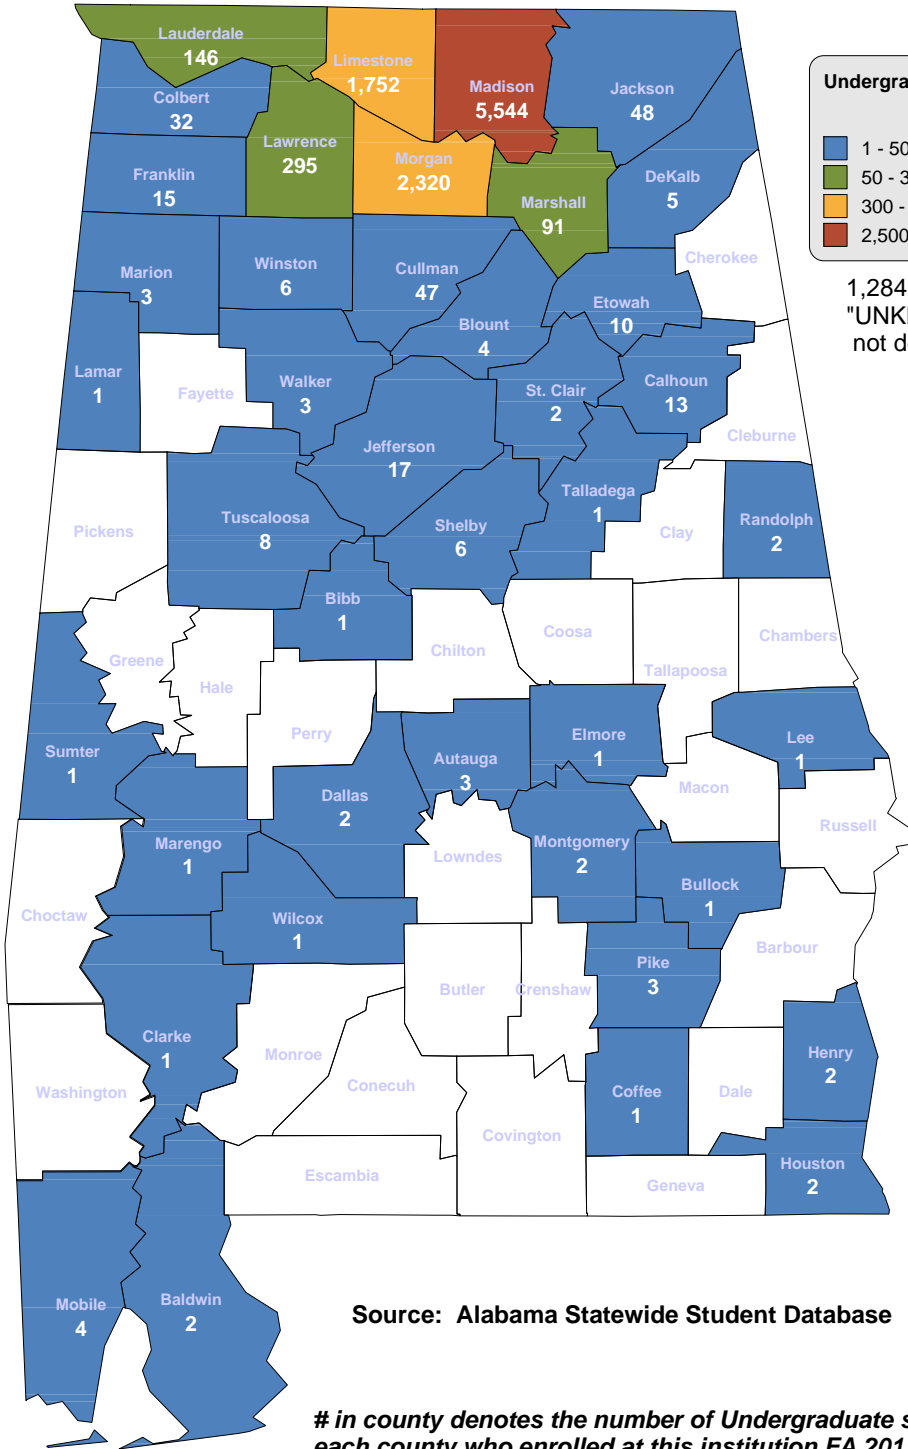

BISHOP STATE COMMUNITY COLLEGE

UNDERGRADUATE ENROLLMENT ONLY

3,982 Students

**Students from Alabama:
3,791**

CALHOUN COMMUNITY COLLEGE

UNDERGRADUATE ENROLLMENT ONLY

12,083 Students

**Students from Alabama:
11,684**