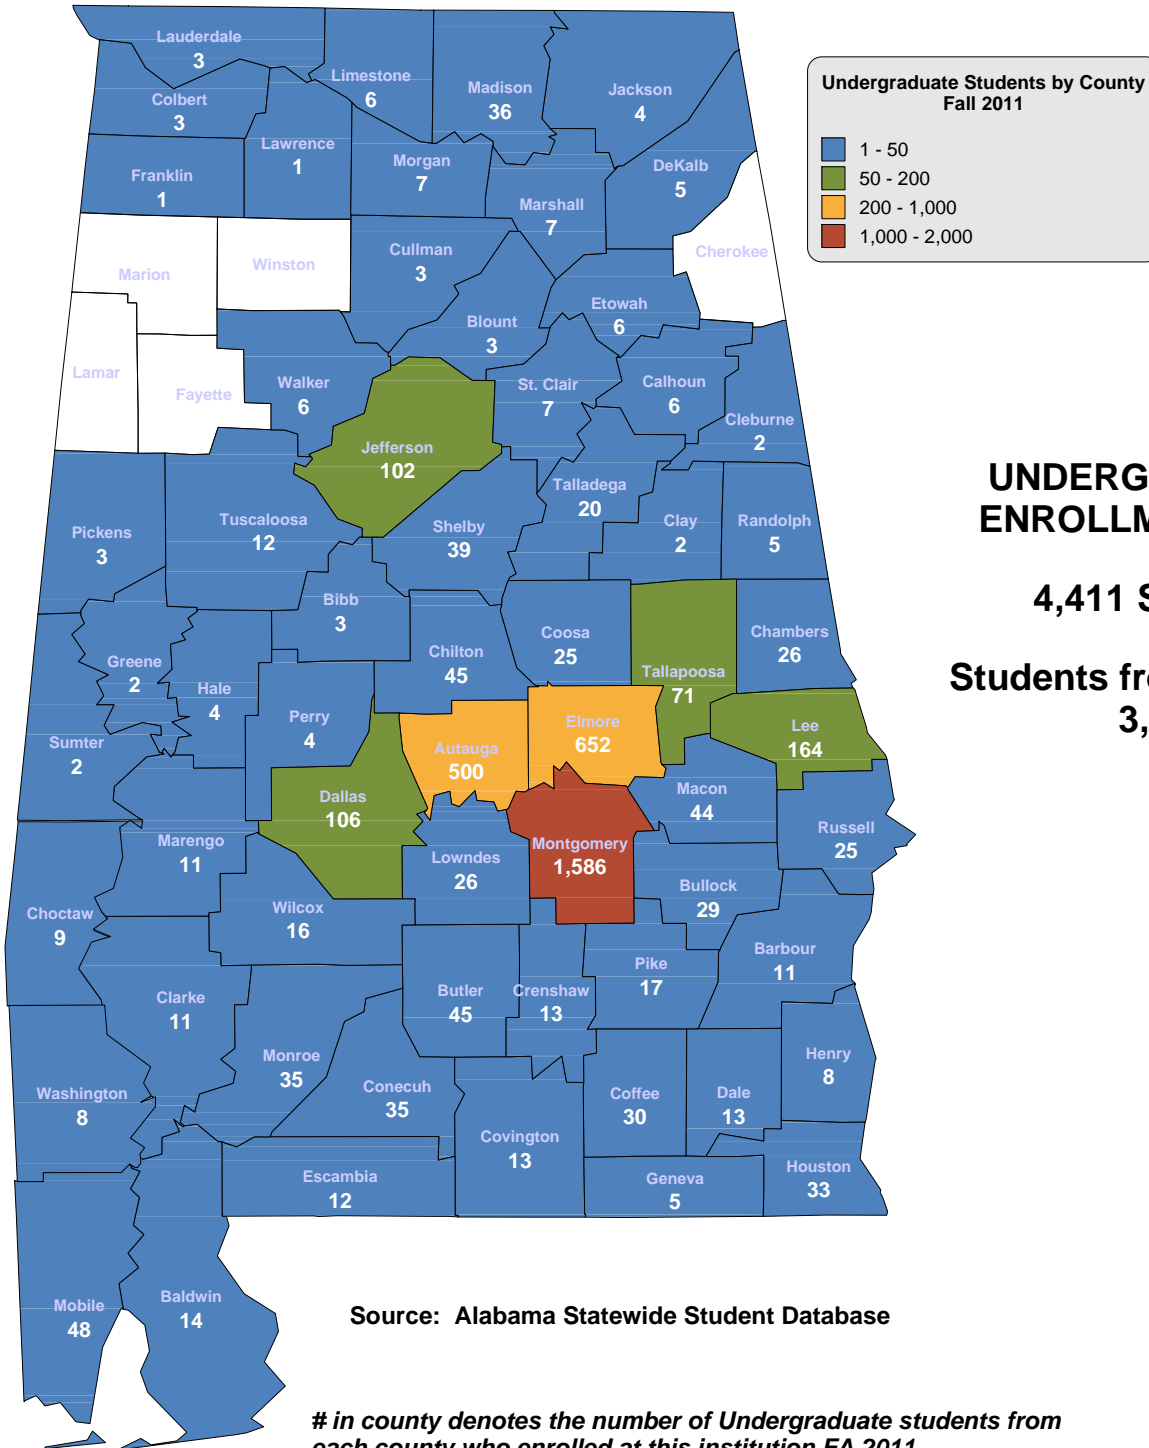

AUBURN UNIVERSITY AT MONTGOMERY

UNDERGRADUATE ENROLLMENT ONLY

4,411 Students

**Students from Alabama:
3,990**

Source: Alabama Statewide Student Database

 # in county denotes the number of Undergraduate students from each county who enrolled at this institution FA 2011.