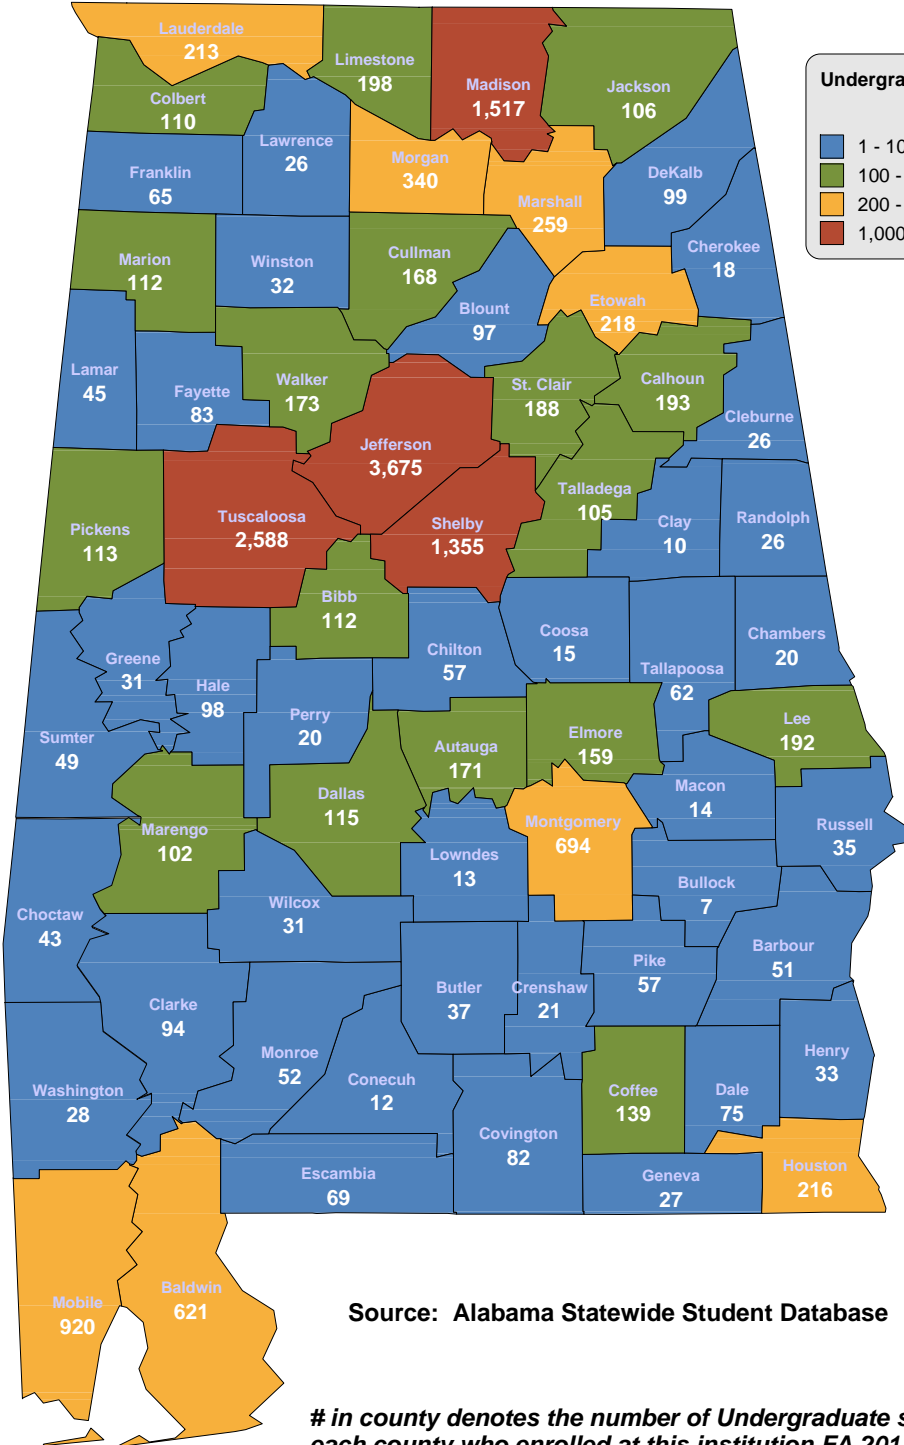

UNIVERSITY OF ALABAMA

UNDERGRADUATE ENROLLMENT ONLY

26,234 Students

**Students from Alabama:
16,732**

Source: Alabama Statewide Student Database

 # in county denotes the number of Undergraduate students from each county who enrolled at this institution FA 2011.