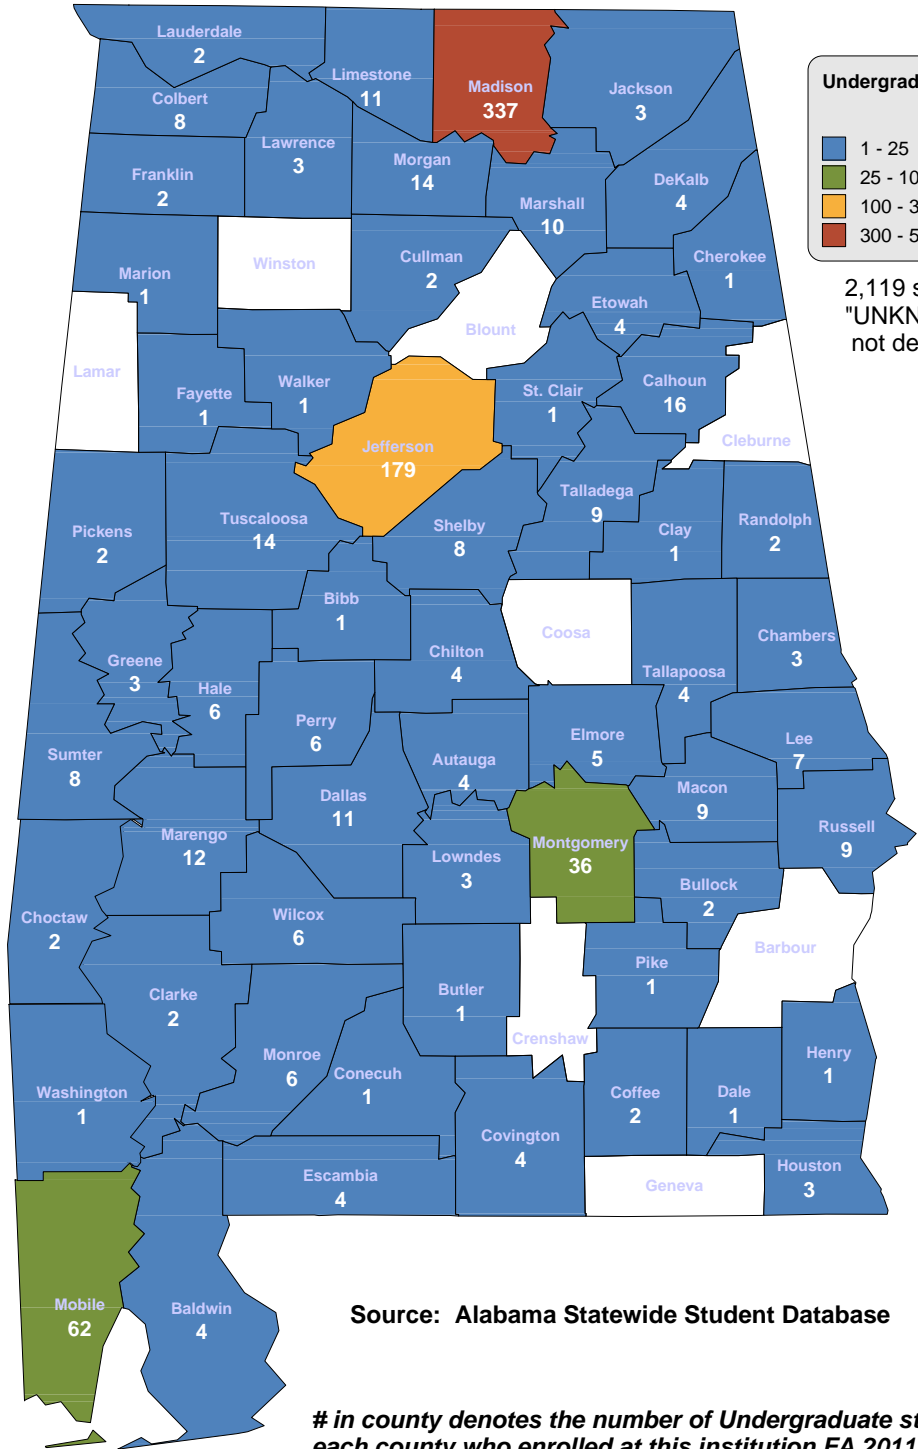

ALABAMA A&M UNIVERSITY

**Undergraduate Students by County
Fall 2011**

- 1 - 25
- 25 - 100
- 100 - 300
- 300 - 500

2,119 students with an "UNKNOWN" county are not depicted on this map.

UNDERGRADUATE ENROLLMENT ONLY