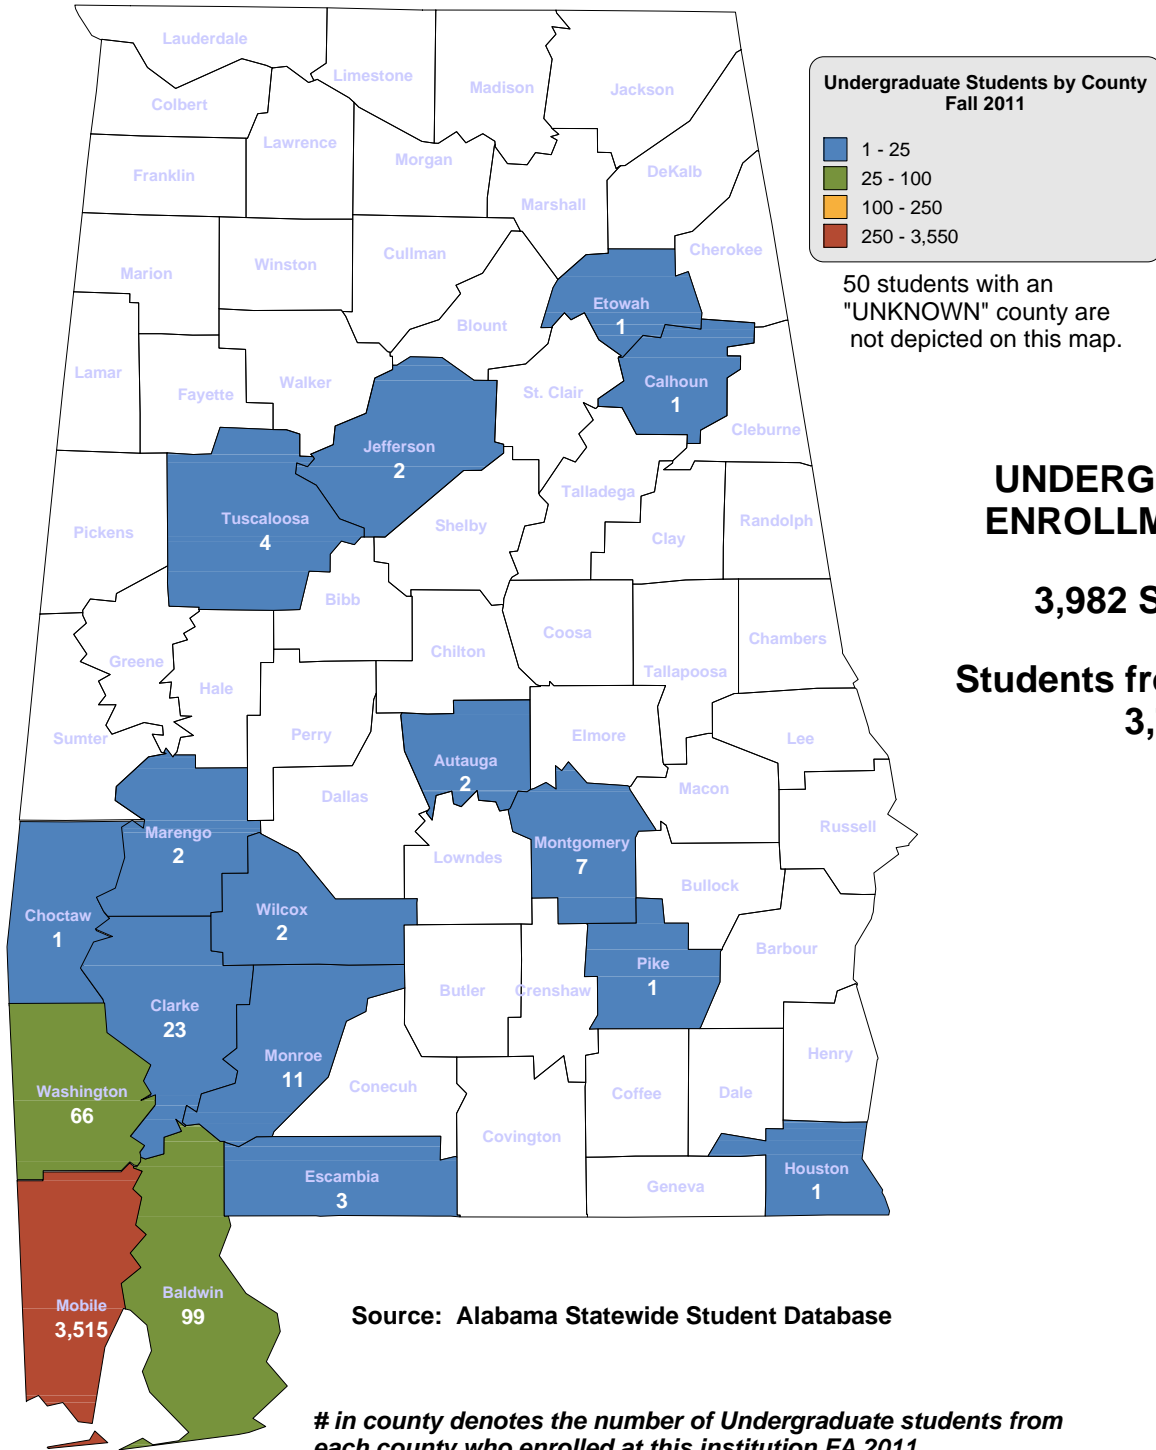

BISHOP STATE COMMUNITY COLLEGE

UNDERGRADUATE ENROLLMENT ONLY

3,982 Students

**Students from Alabama:
3,791**