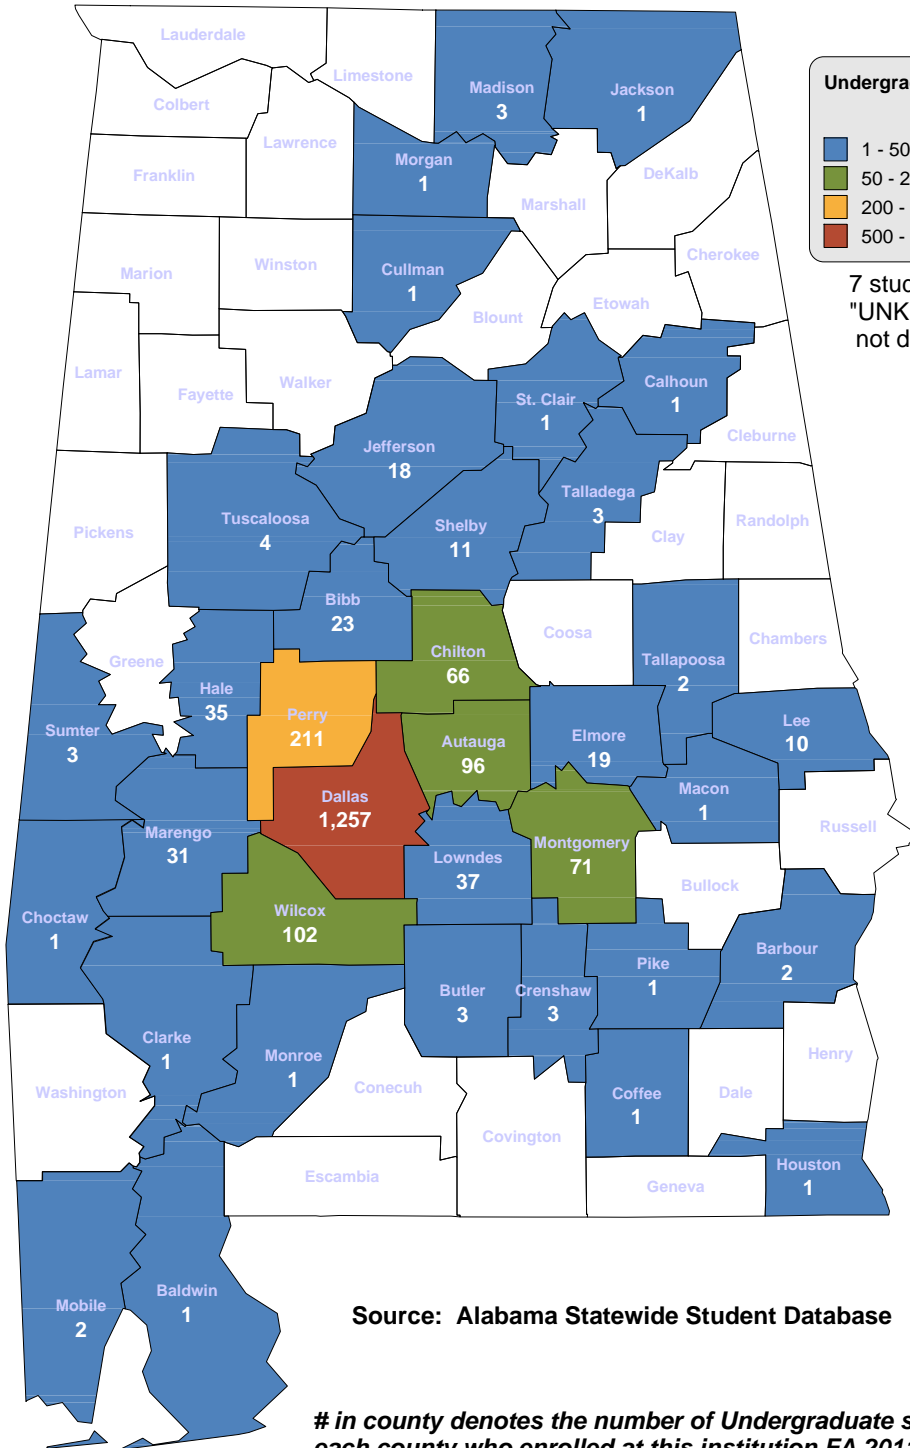

WALLACE STATE COMMUNITY COLLEGE SELMA

**Undergraduate Students by County
Fall 2011**

- 1 - 50
- 50 - 200
- 200 - 500
- 500 - 1,500

7 students with an "UNKNOWN" county are not depicted on this map.

UNDERGRADUATE ENROLLMENT ONLY

2,065 Students

**Students from Alabama:
2,032**

Source: Alabama Statewide Student Database

in county denotes the number of Undergraduate students from each county who enrolled at this institution FA 2011.