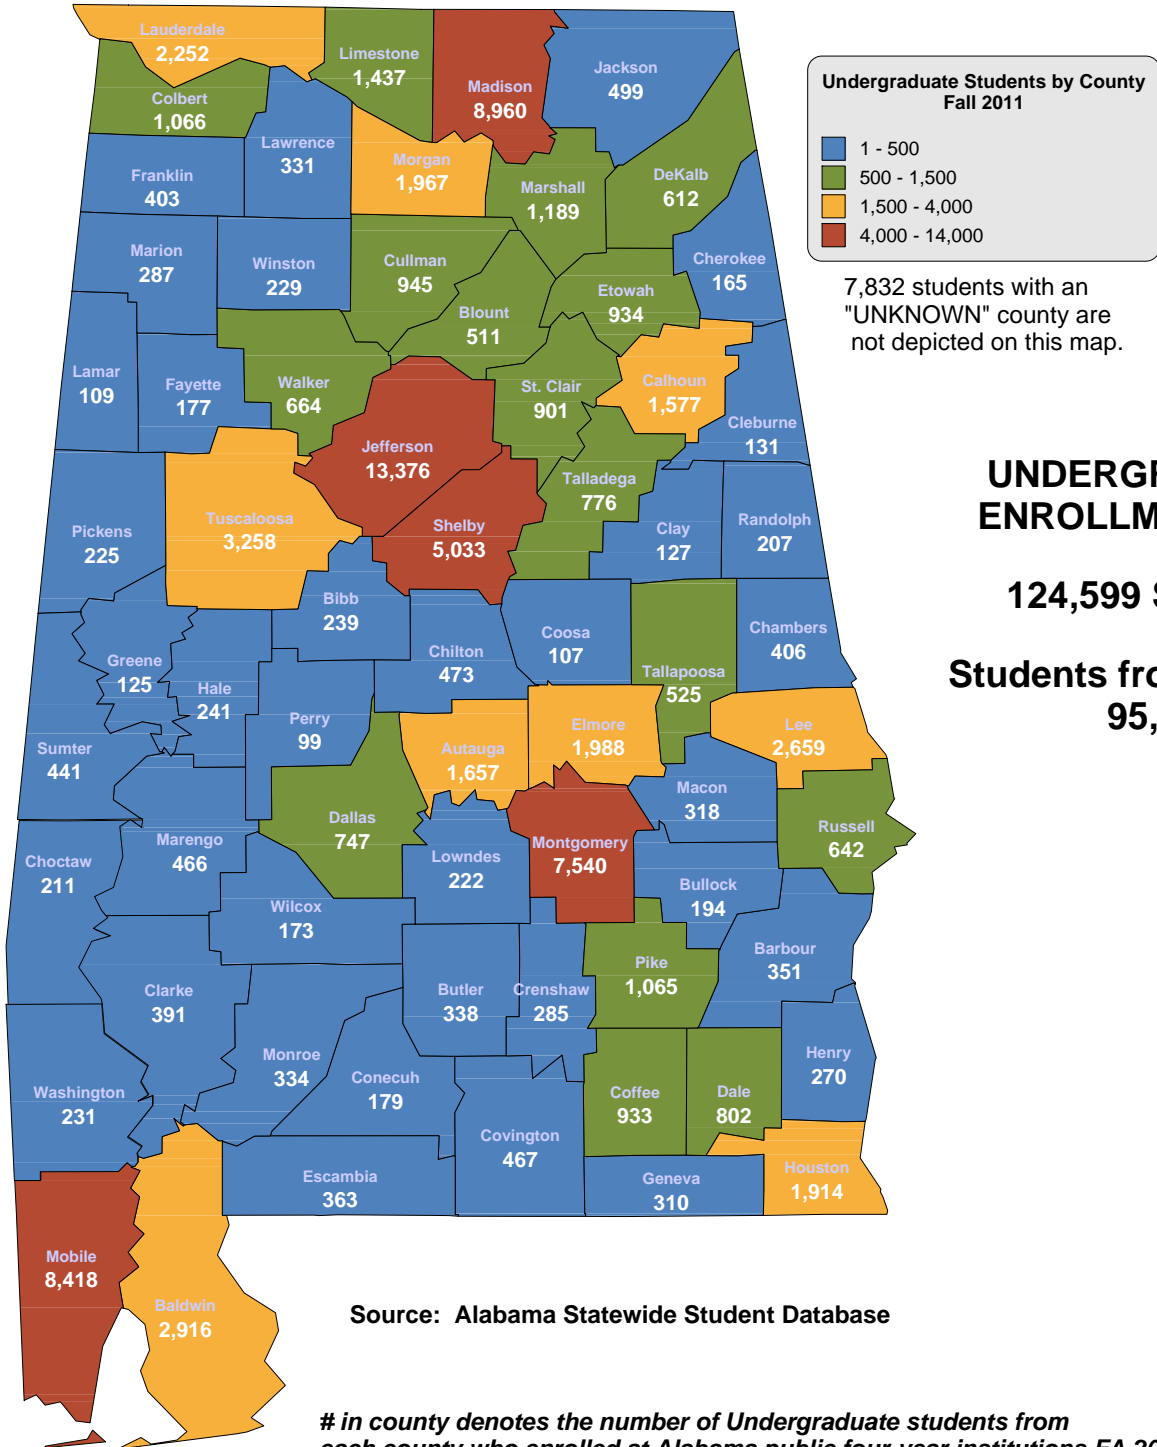

ALL ALABAMA PUBLIC 4-YEAR INSTITUTIONS

UNDERGRADUATE ENROLLMENT ONLY

124,599 Students

Students from Alabama: 95,220

Source: Alabama Statewide Student Database

in county denotes the number of Undergraduate students from each county who enrolled at Alabama public four-year institutions FA 2011.