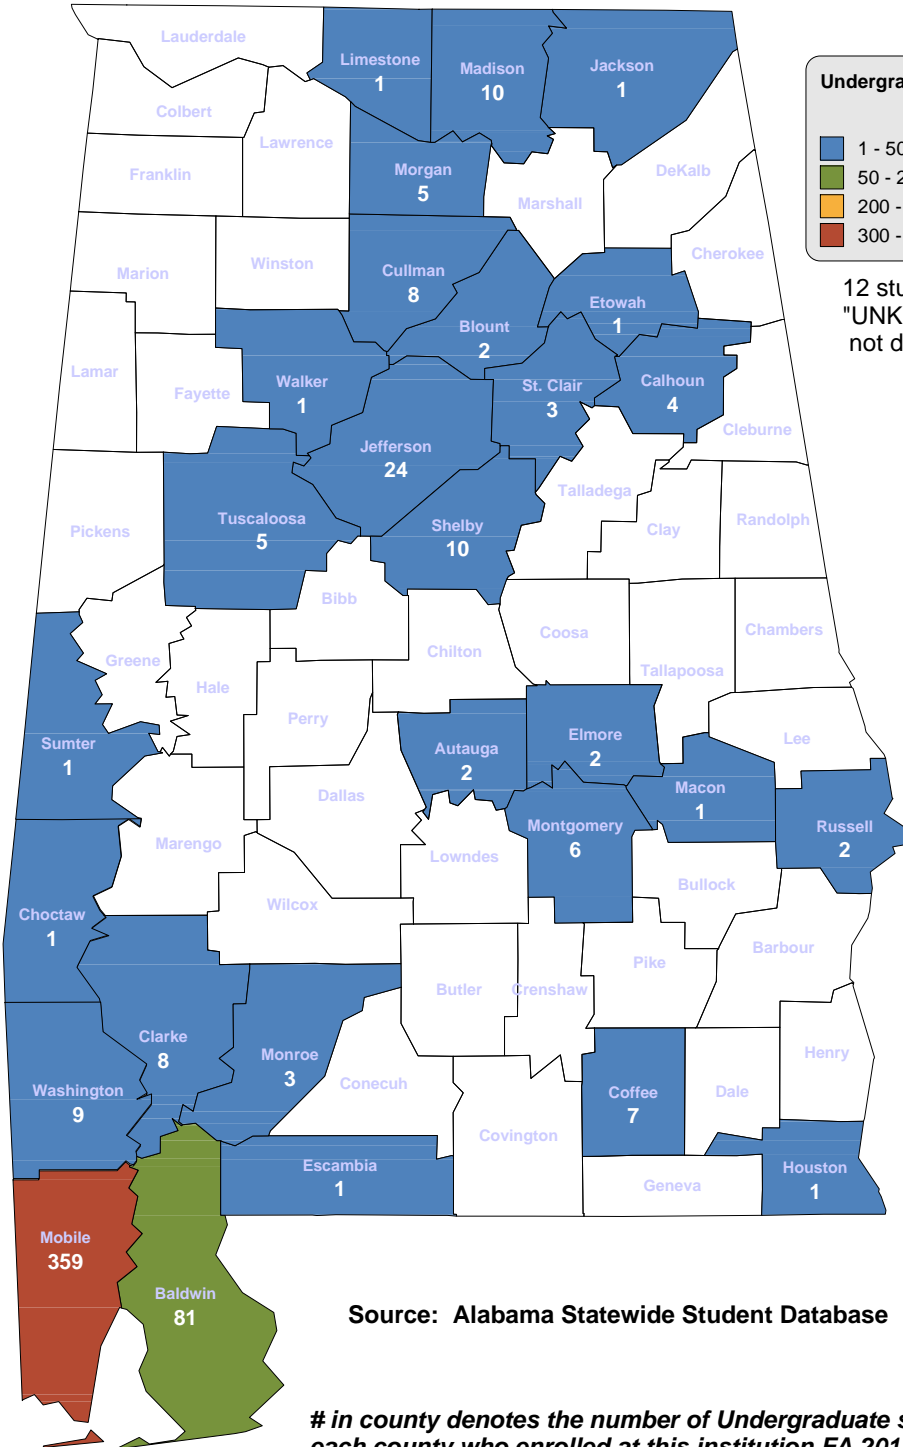

**Undergraduate Students by County
Fall 2011**

- 1 - 50
- 50 - 200
- 200 - 300
- 300 - 500

12 students with an "UNKNOWN" county are not depicted on this map.

UNDERGRADUATE ENROLLMENT ONLY

1,295 Students

**Students from Alabama:
571**