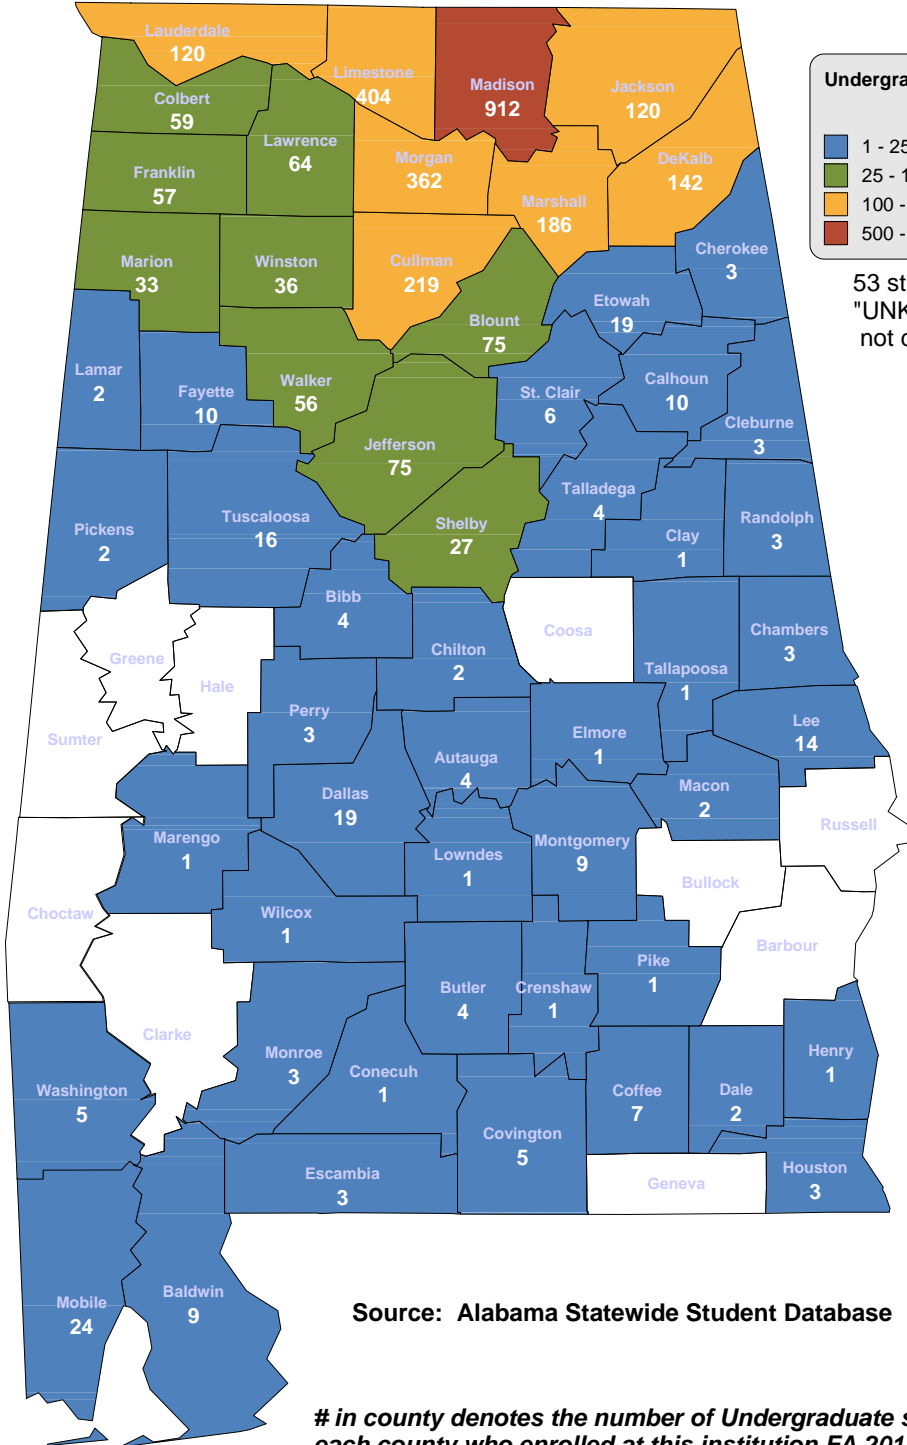

ATHENS STATE UNIVERSITY

53 students with an "UNKNOWN" county are not depicted on this map.

UNDERGRADUATE ENROLLMENT ONLY

3,389 Students

**Students from Alabama:
3,213**

Source: Alabama Statewide Student Database

in county denotes the number of Undergraduate students from each county who enrolled at this institution FA 2011.