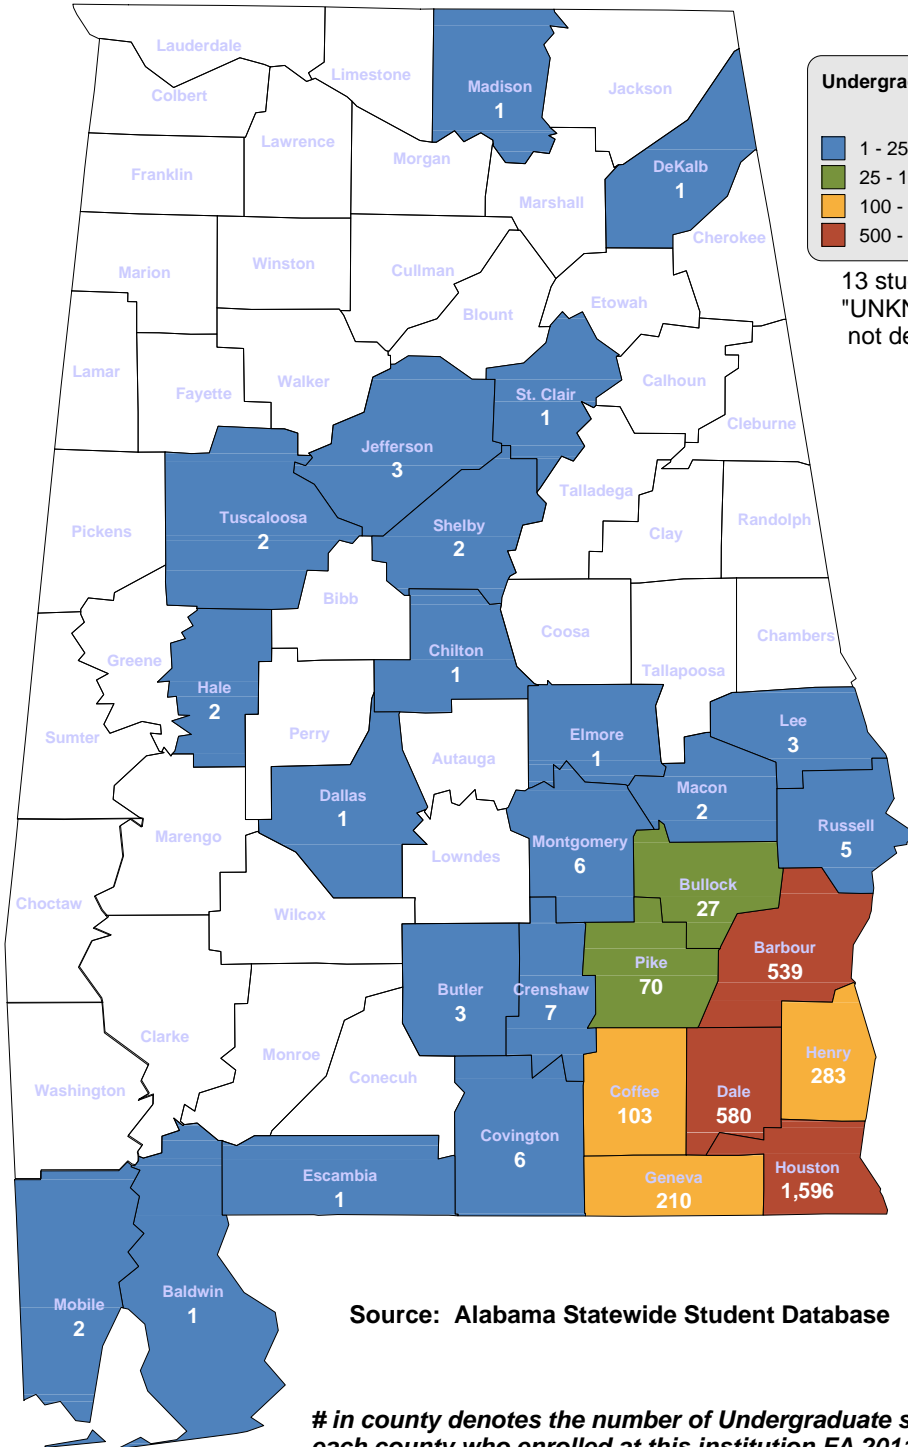

WALLACE COMMUNITY COLLEGE DOTHAN

**Undergraduate Students by County
Fall 2011**

- 1 - 25
- 25 - 100
- 100 - 500
- 500 - 2,000

13 students with an "UNKNOWN" county are not depicted on this map.

UNDERGRADUATE ENROLLMENT ONLY

4,951 Students

**Students from Alabama:
3,472**

Source: Alabama Statewide Student Database

in county denotes the number of Undergraduate students from each county who enrolled at this institution FA 2011.