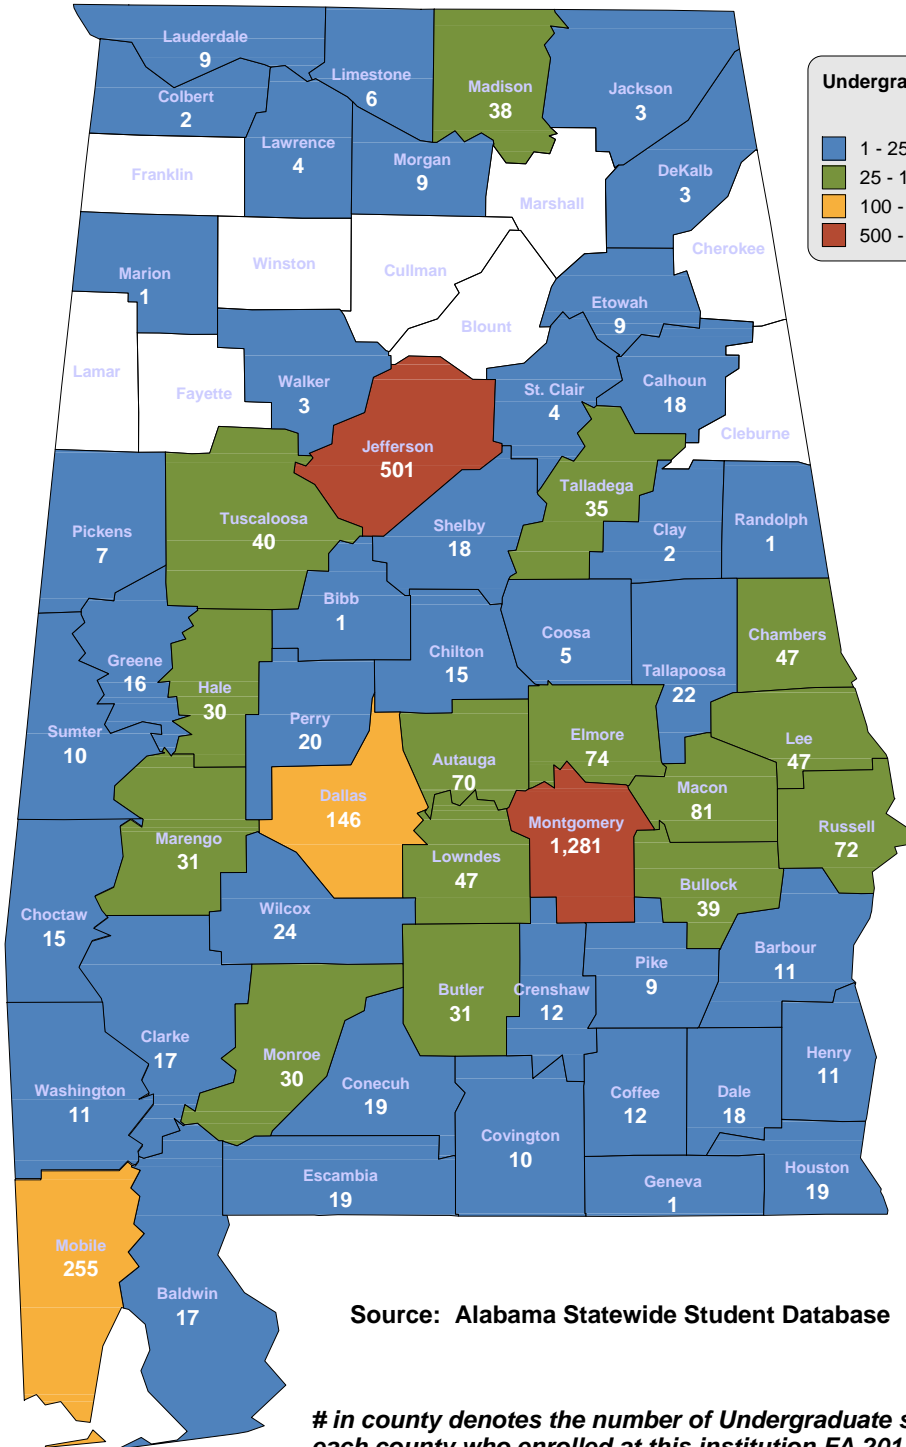

ALABAMA STATE UNIVERSITY

**Undergraduate Students by County
Fall 2011**

- 1 - 25
- 25 - 100
- 100 - 500
- 500 - 1,500

UNDERGRADUATE ENROLLMENT ONLY

4,747 Students

**Students from Alabama:
3,308**

Source: Alabama Statewide Student Database

in county denotes the number of Undergraduate students from each county who enrolled at this institution FA 2011.