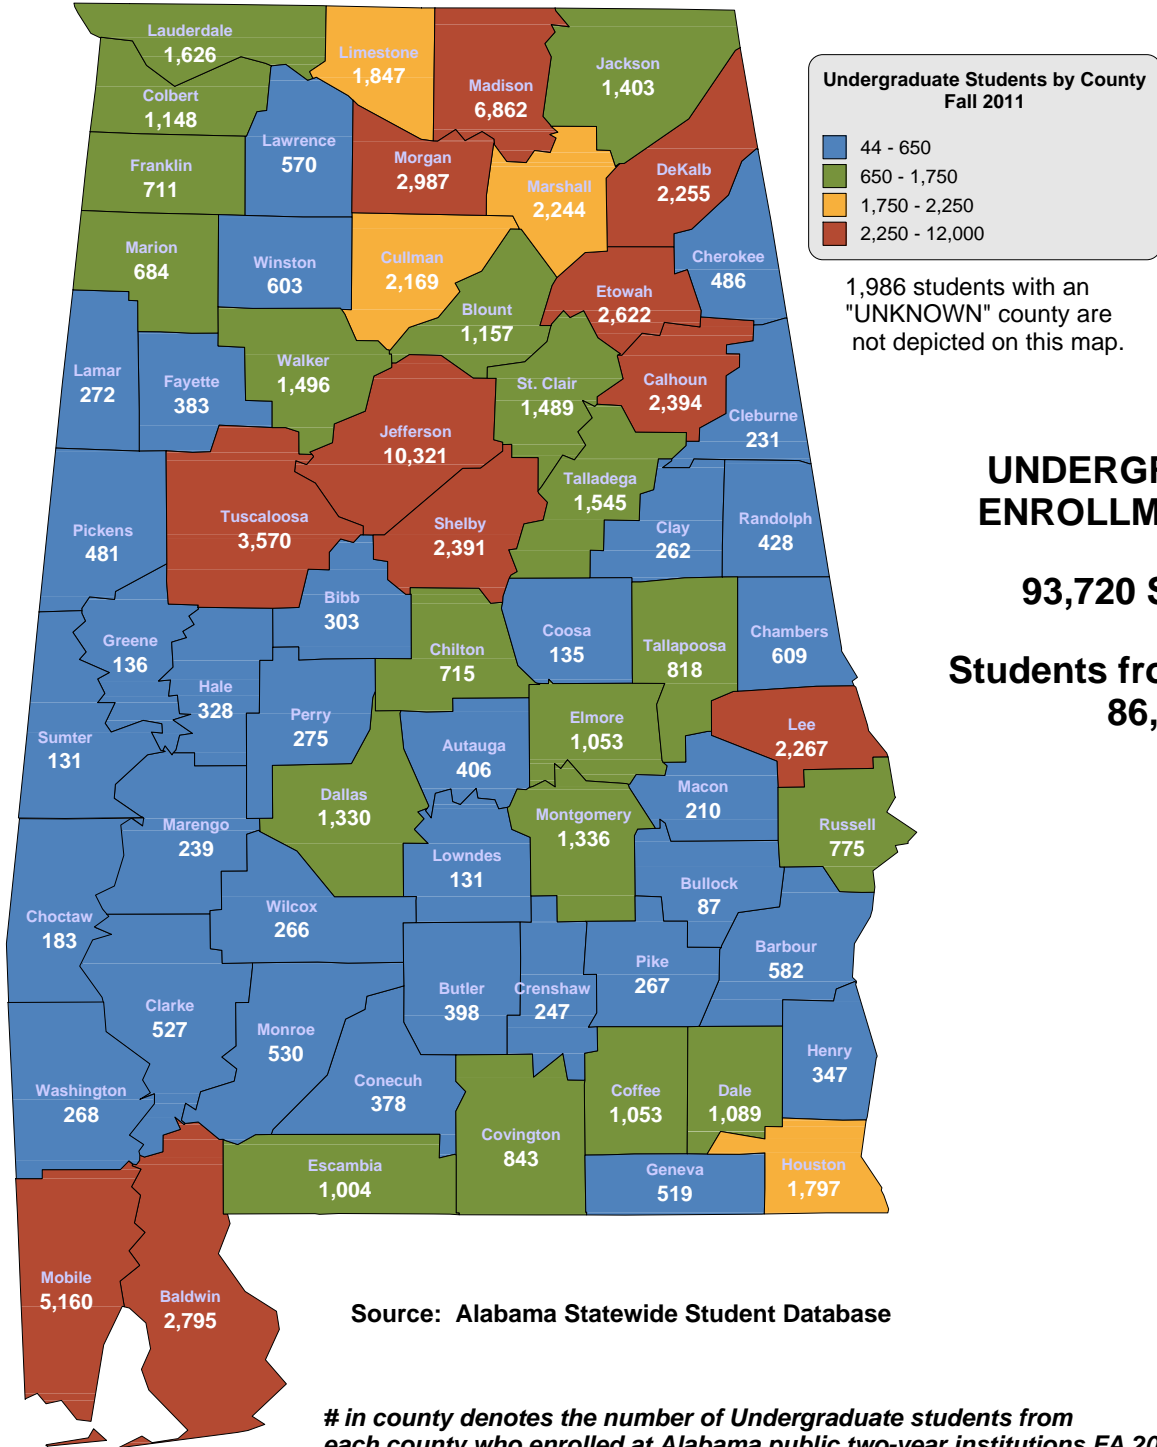

ALL ALABAMA PUBLIC 2-YEAR INSTITUTIONS