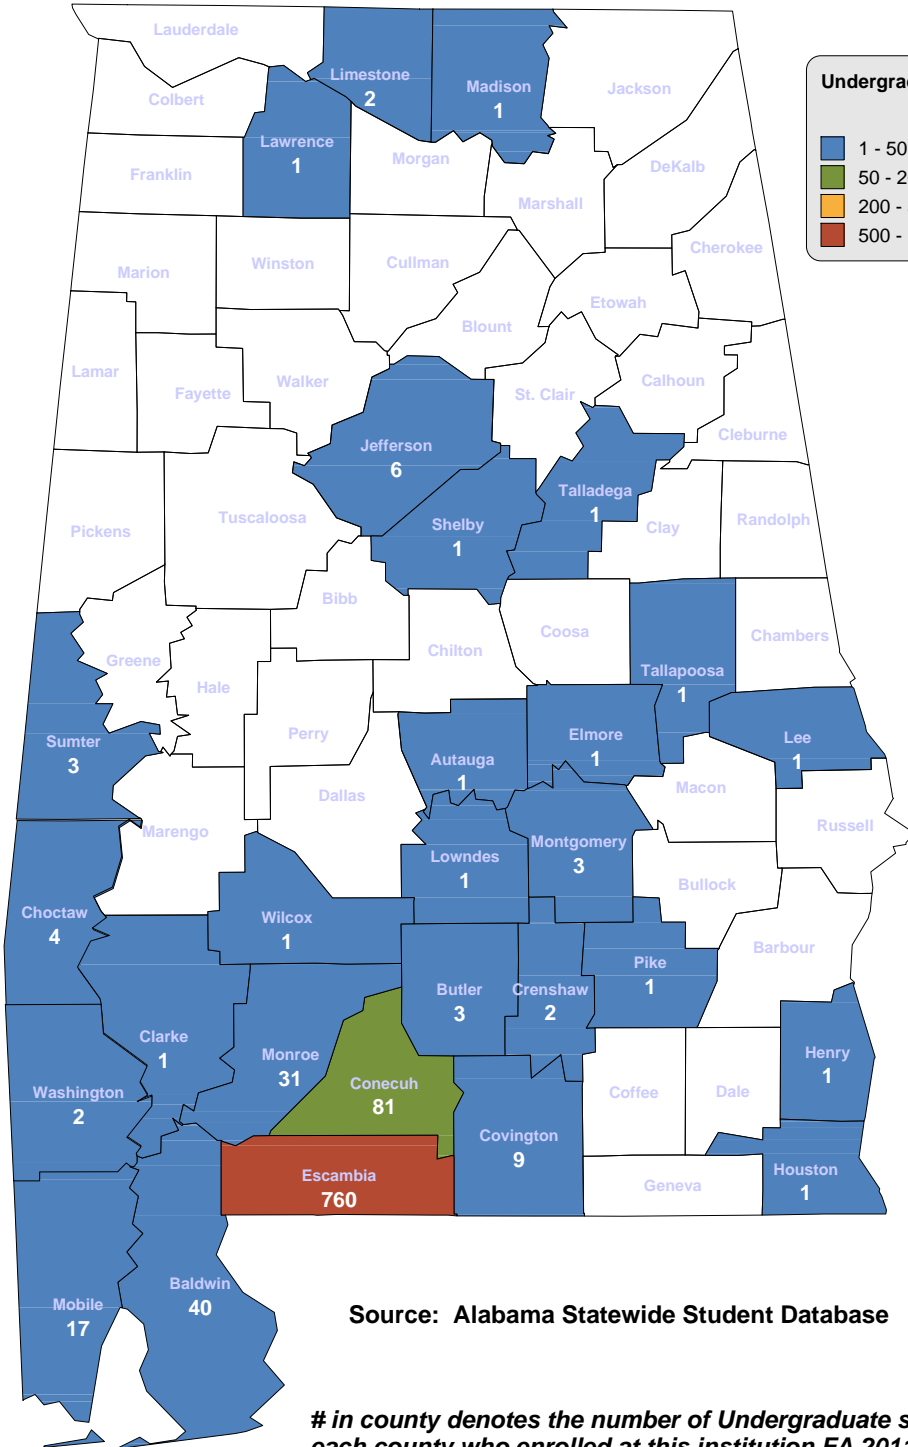

JEFFERSON DAVIS COMMUNITY COLLEGE

UNDERGRADUATE ENROLLMENT ONLY

1,251 Students

**Students from Alabama:
977**

Source: Alabama Statewide Student Database

in county denotes the number of Undergraduate students from each county who enrolled at this institution FA 2011.