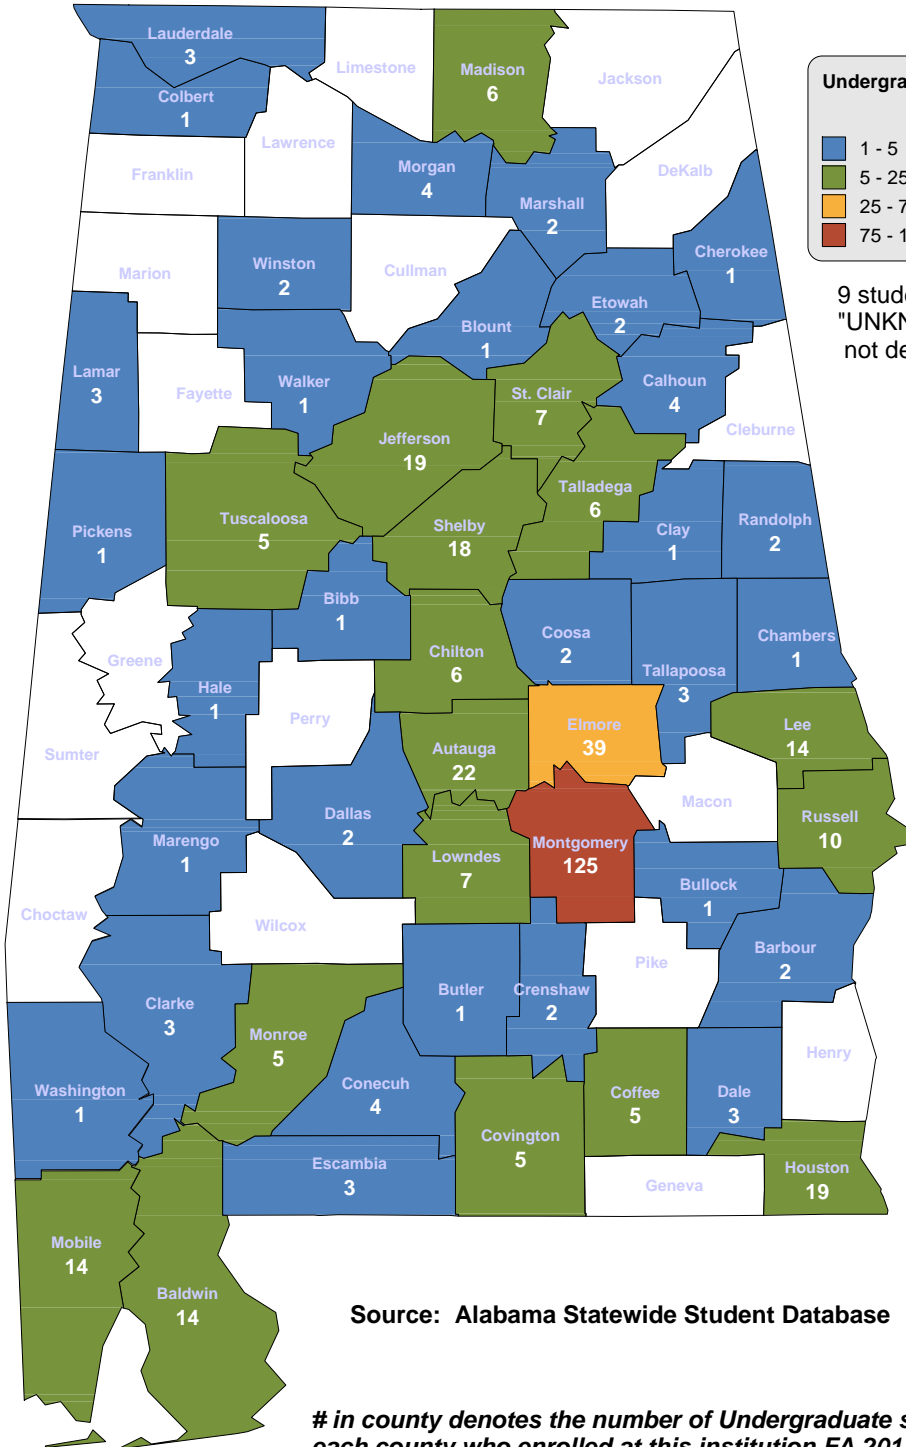

HUNTINGDON COLLEGE

**Undergraduate Students by County
Fall 2011**

- 1 - 5
- 5 - 25
- 25 - 75
- 75 - 150

9 students with an "UNKNOWN" county are not depicted on this map.

UNDERGRADUATE ENROLLMENT ONLY

1,123 Students

**Students from Alabama:
414**

Source: Alabama Statewide Student Database

in county denotes the number of Undergraduate students from each county who enrolled at this institution FA 2011.