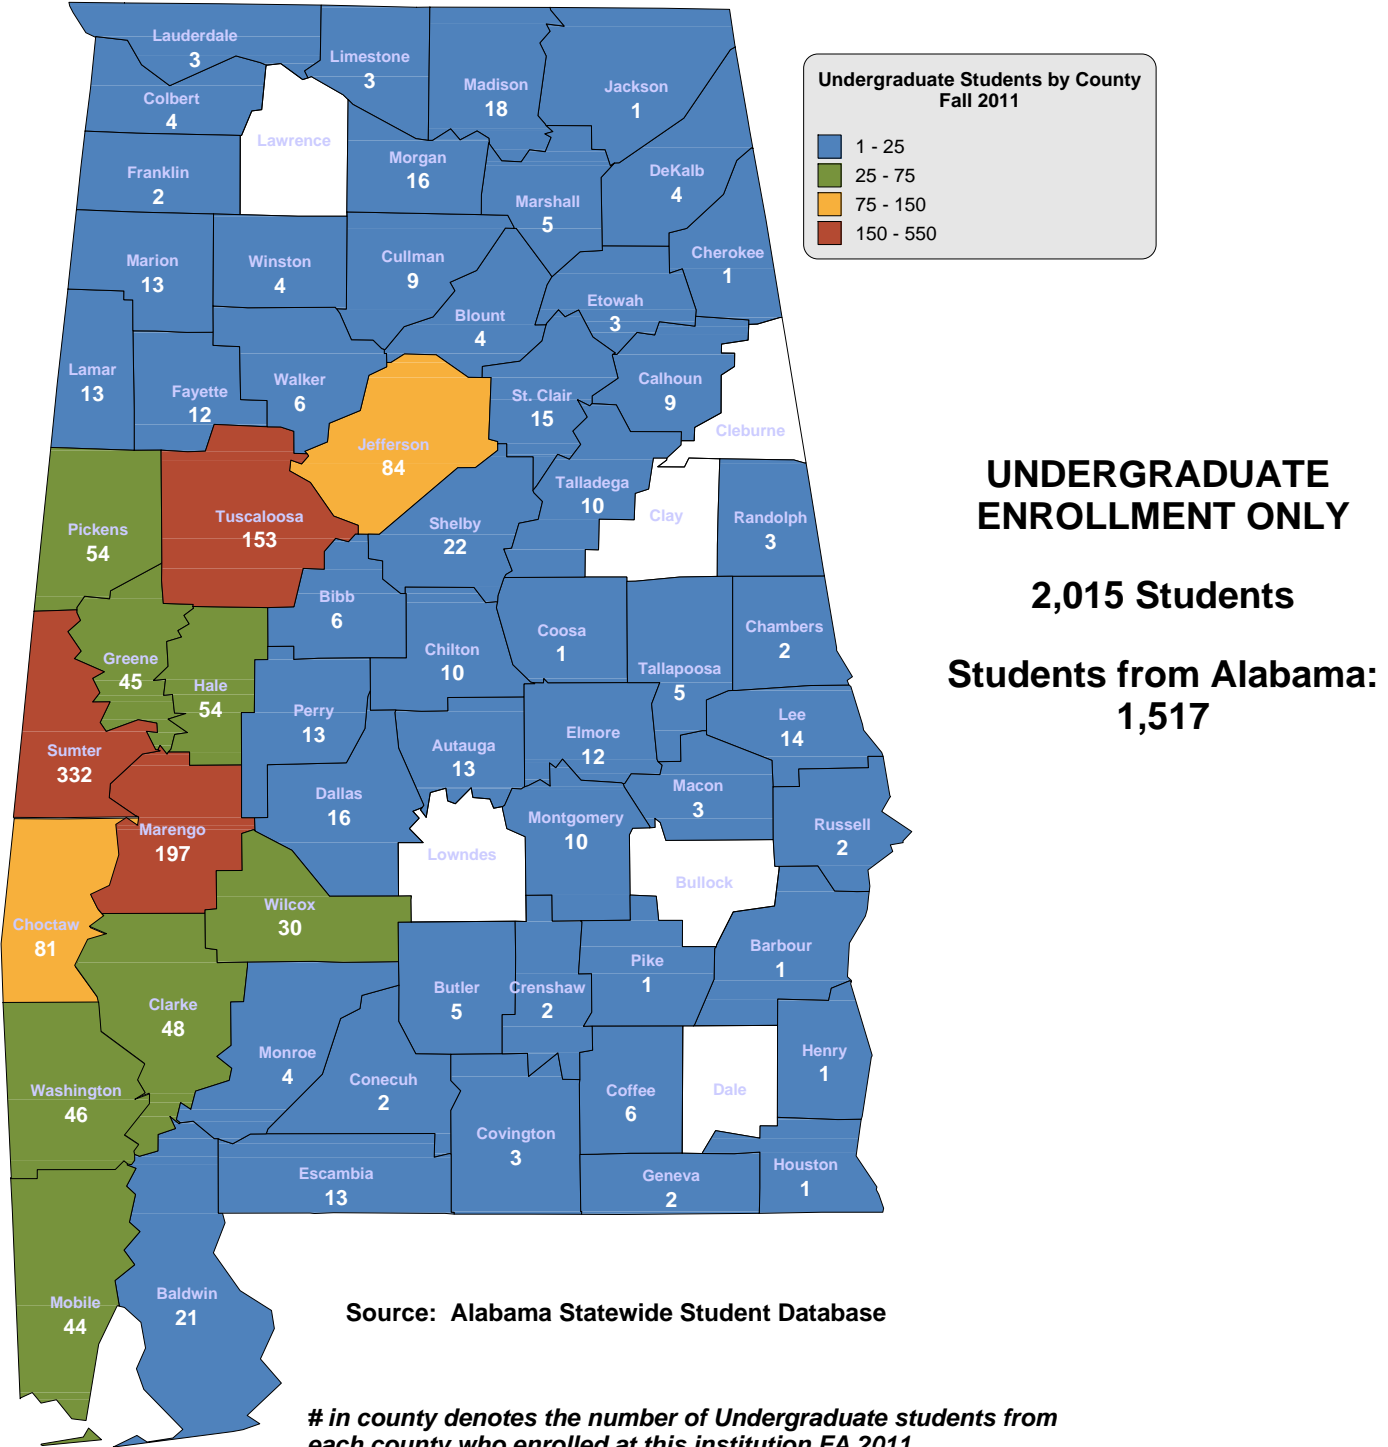

UNIVERSITY OF WEST ALABAMA