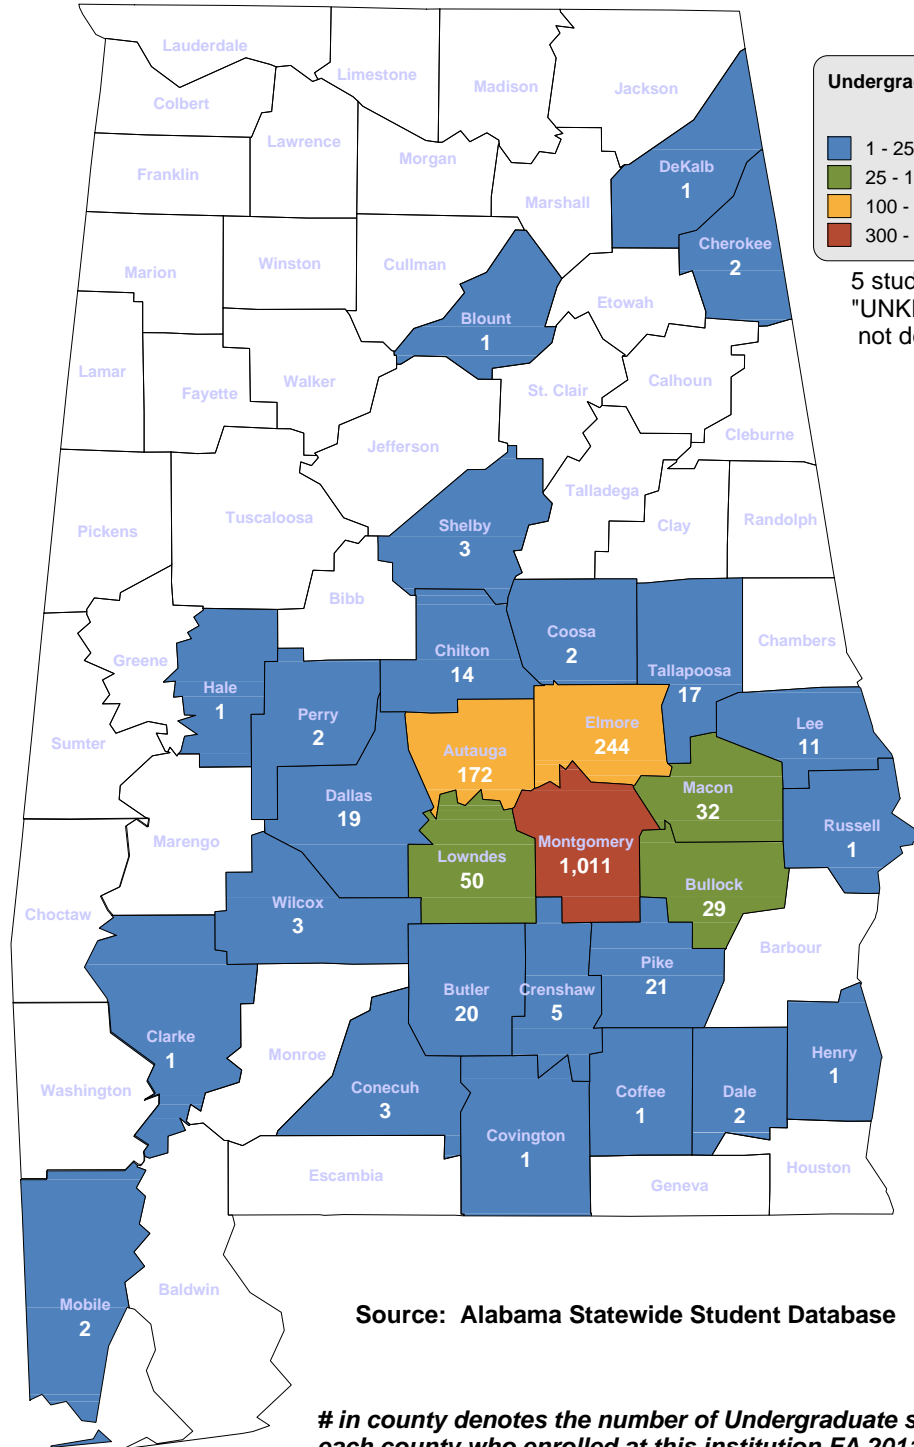

TRENHOLM STATE TECHNICAL COLLEGE

**Undergraduate Students by County
Fall 2011**

- 1 - 25
- 25 - 100
- 100 - 300
- 300 - 1,050

5 students with an "UNKNOWN" county are not depicted on this map.

UNDERGRADUATE ENROLLMENT ONLY

1,721 Students

**Students from Alabama:
1,677**

Source: Alabama Statewide Student Database

 # in county denotes the number of Undergraduate students from each county who enrolled at this institution FA 2011.