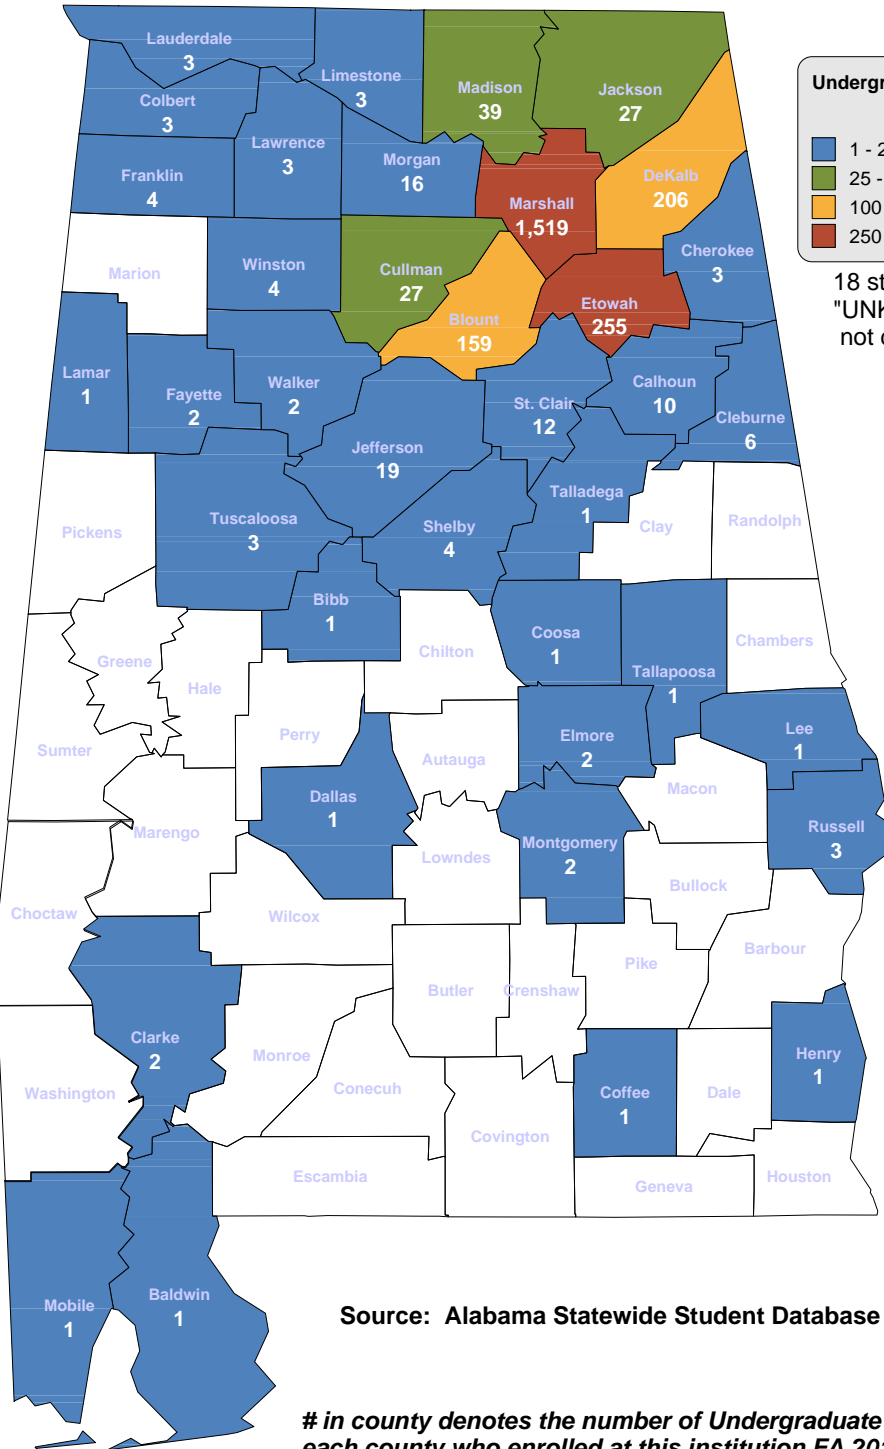

SNEAD STATE COMMUNITY COLLEGE

**Undergraduate Students by County
Fall 2011**

- 1 - 25
- 25 - 100
- 100 - 250
- 250 - 1,550

18 students with an "UNKNOWN" county are not depicted on this map.

UNDERGRADUATE ENROLLMENT ONLY

2,417 Students

**Students from Alabama:
2,367**

Source: Alabama Statewide Student Database

in county denotes the number of Undergraduate students from each county who enrolled at this institution FA 2011.