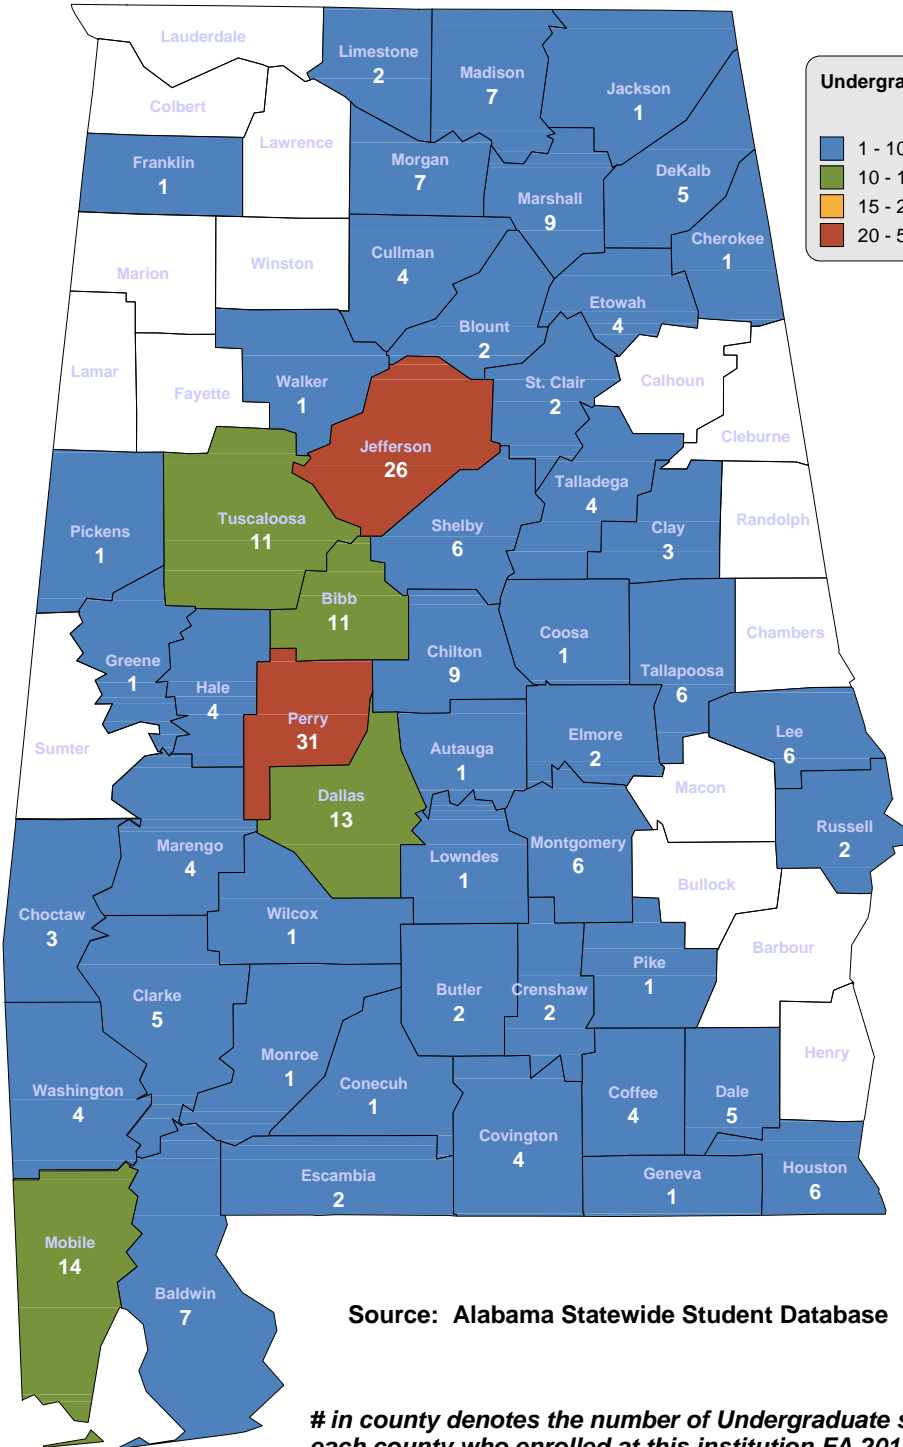

JUDSON COLLEGE

UNDERGRADUATE ENROLLMENT ONLY

316 Students

Students from Alabama:
258

Source: Alabama Statewide Student Database

in county denotes the number of Undergraduate students from each county who enrolled at this institution FA 2011.