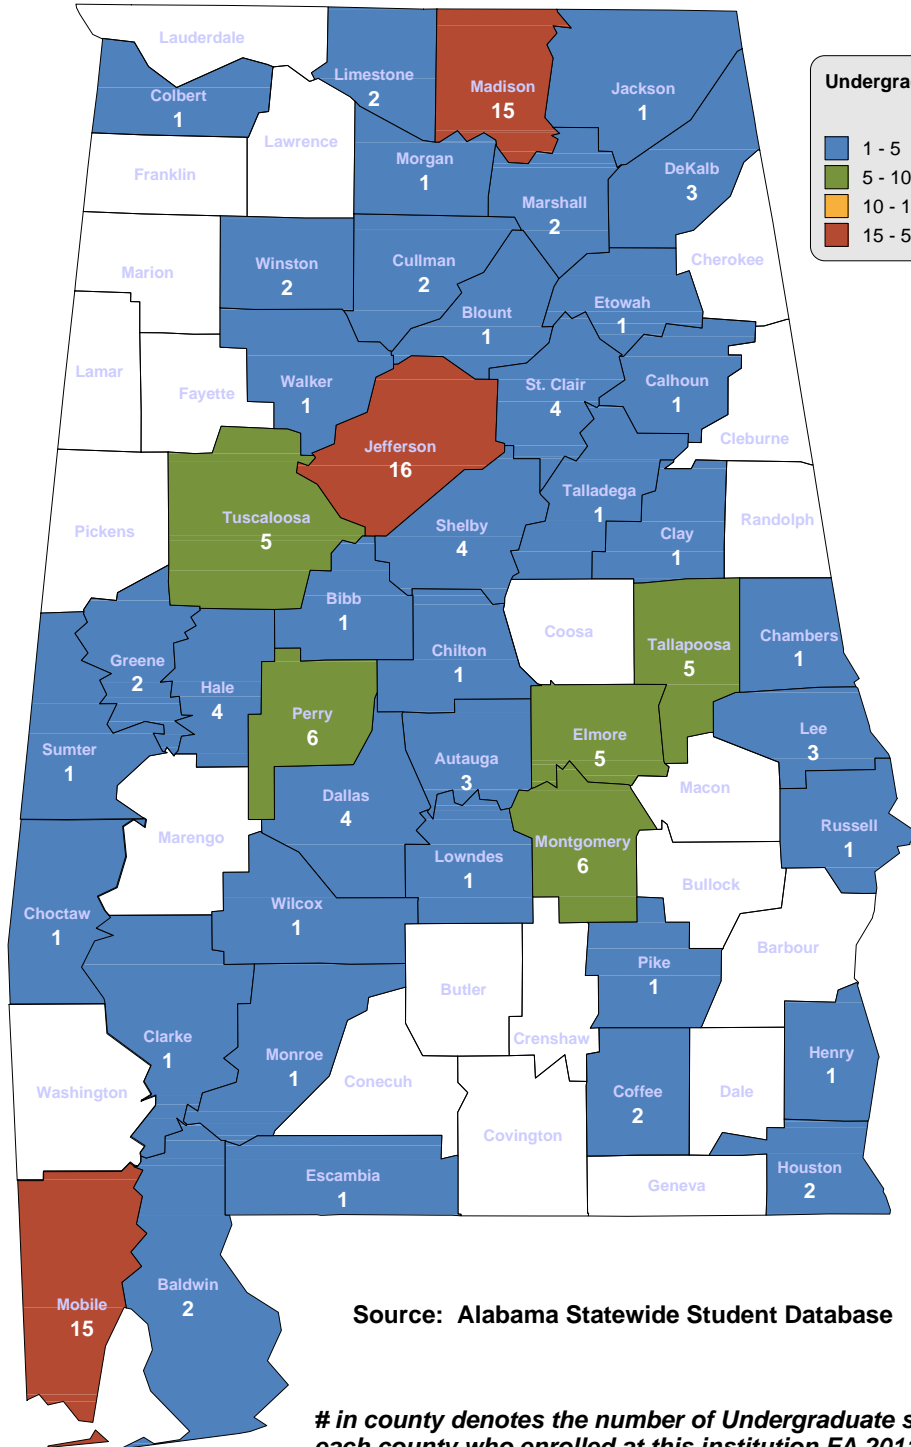

MARION MILITARY INSTITUTE

**Undergraduate Students by County
Fall 2011**

- 1 - 5
- 5 - 10
- 10 - 15
- 15 - 50

UNDERGRADUATE ENROLLMENT ONLY

409 Students

**Students from Alabama:
136**

Source: Alabama Statewide Student Database

 # in county denotes the number of Undergraduate students from each county who enrolled at this institution FA 2011.