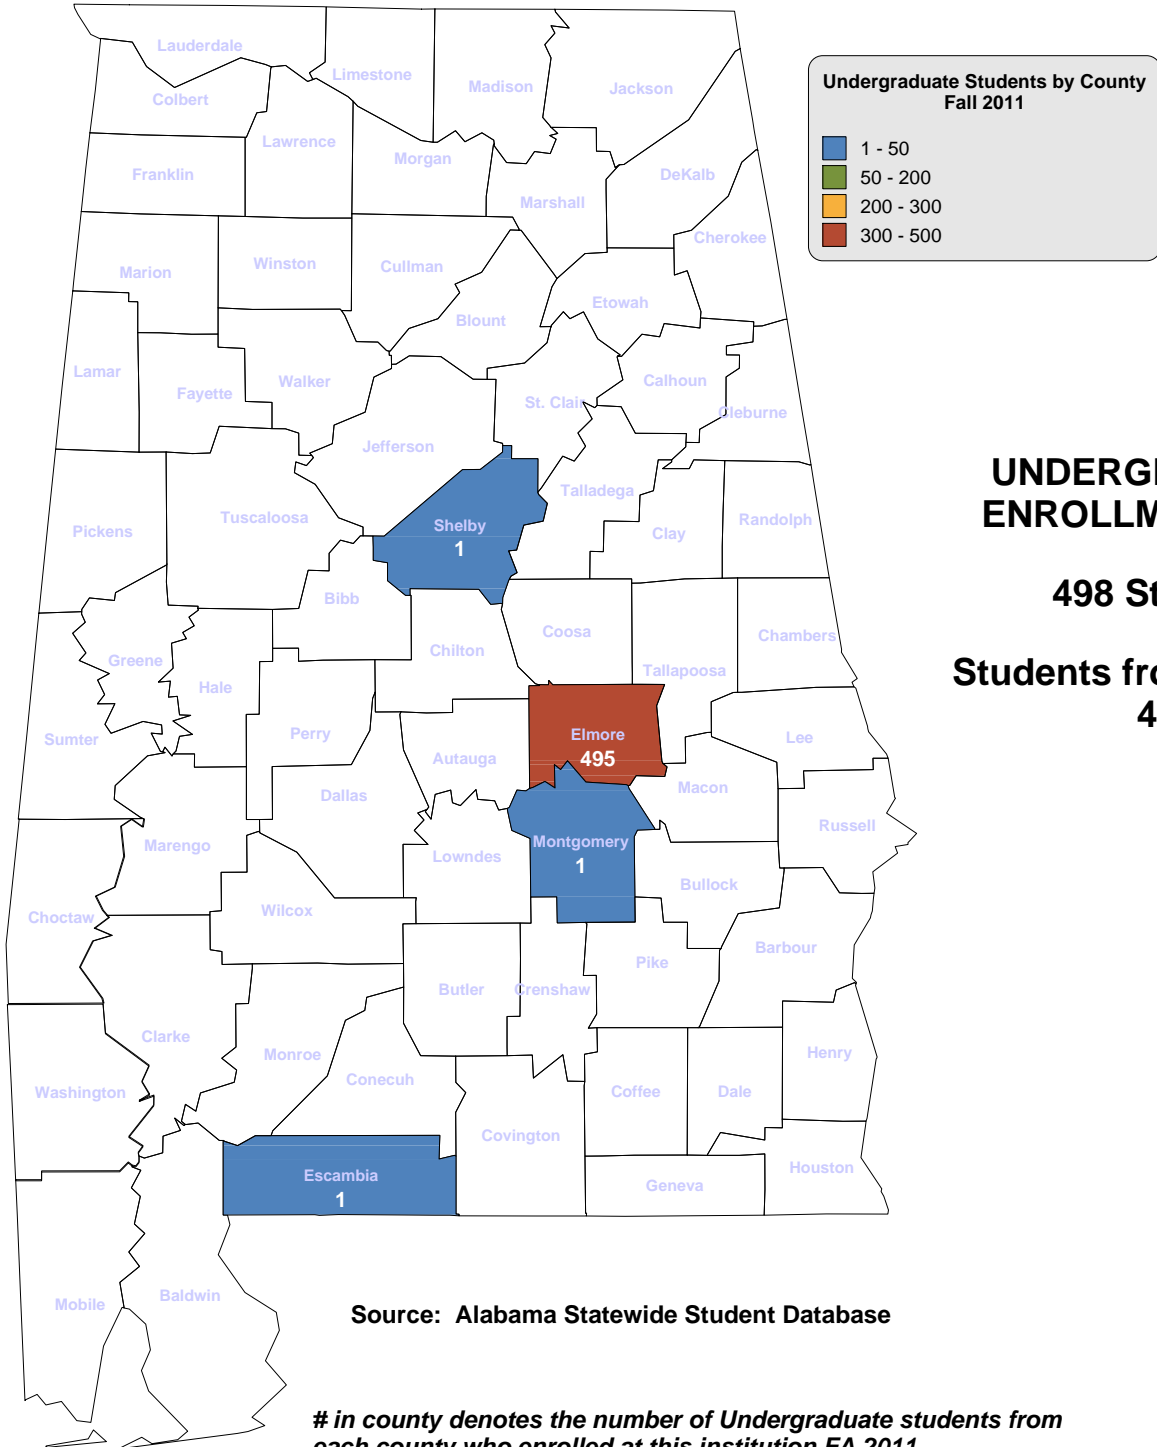

INGRAM STATE TECHNICAL COLLEGE

UNDERGRADUATE ENROLLMENT ONLY

498 Students

**Students from Alabama:
498**

Source: Alabama Statewide Student Database

 # in county denotes the number of Undergraduate students from each county who enrolled at this institution FA 2011.