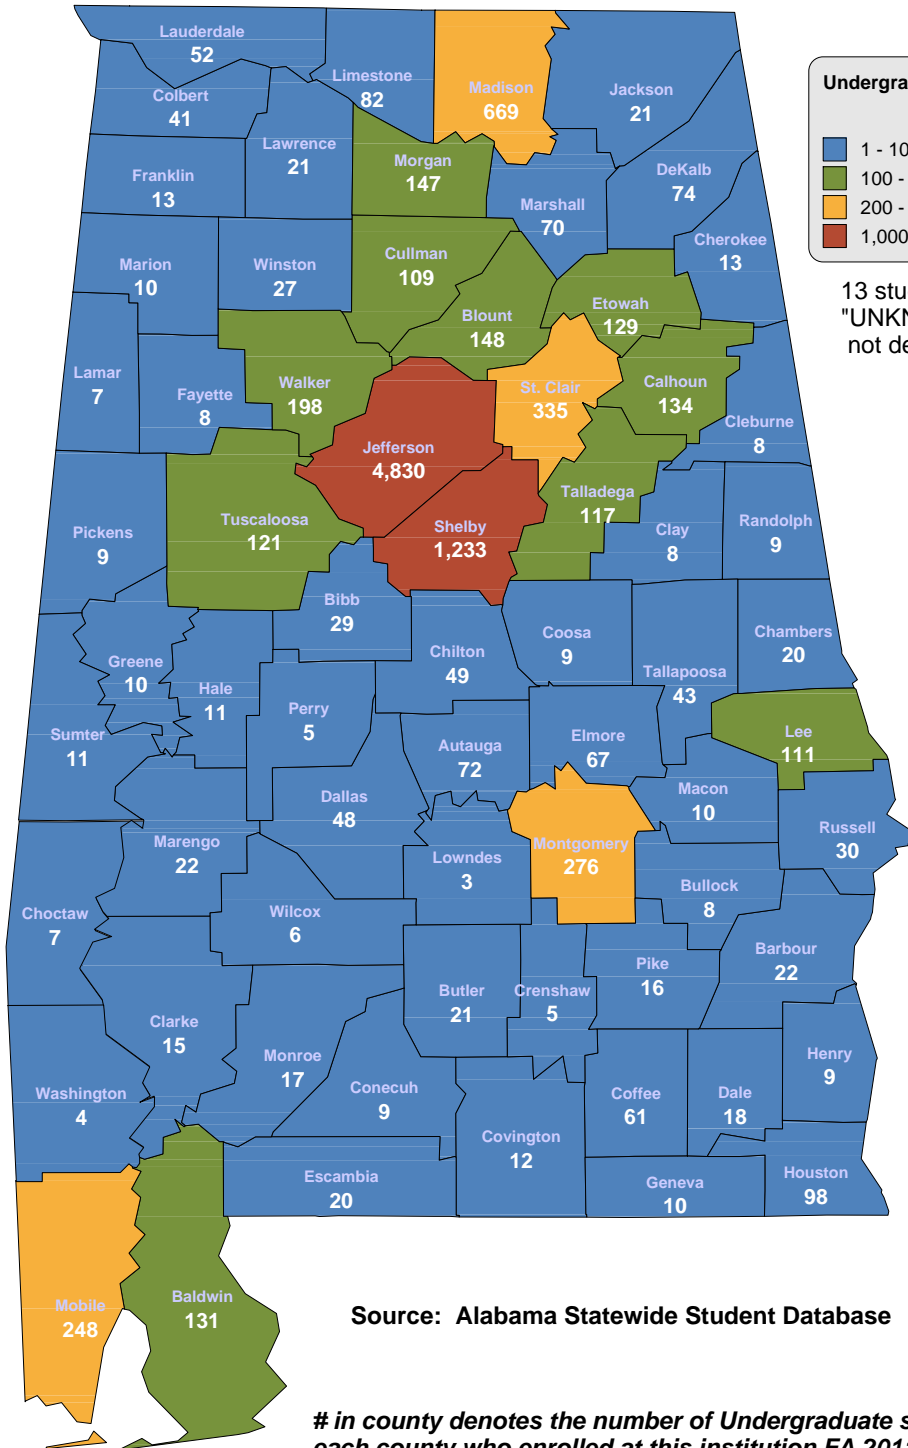

UNIVERSITY OF ALABAMA AT BIRMINGHAM

**Undergraduate Students by County
Fall 2011**

- 1 - 100
- 100 - 200
- 200 - 1,000
- 1,000 - 5,000

13 students with an "UNKNOWN" county are not depicted on this map.

UNDERGRADUATE ENROLLMENT ONLY