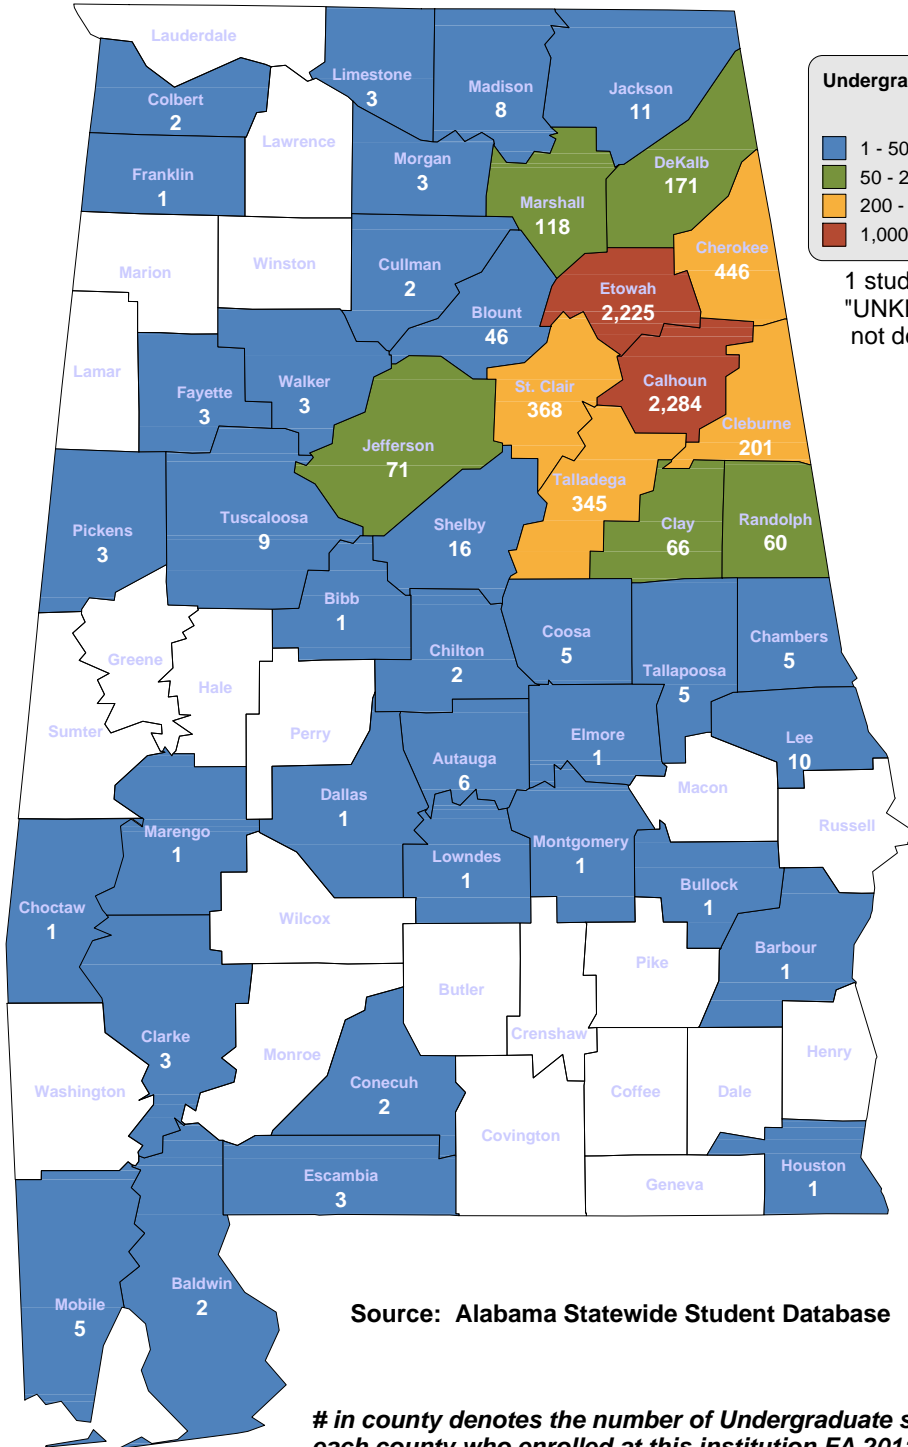

GADSDEN STATE COMMUNITY COLLEGE

1 student with an "UNKNOWN" county are not depicted on this map.

UNDERGRADUATE ENROLLMENT ONLY

6,733 Students

**Students from Alabama:
6,524**

Source: Alabama Statewide Student Database

in county denotes the number of Undergraduate students from each county who enrolled at this institution FA 2011.