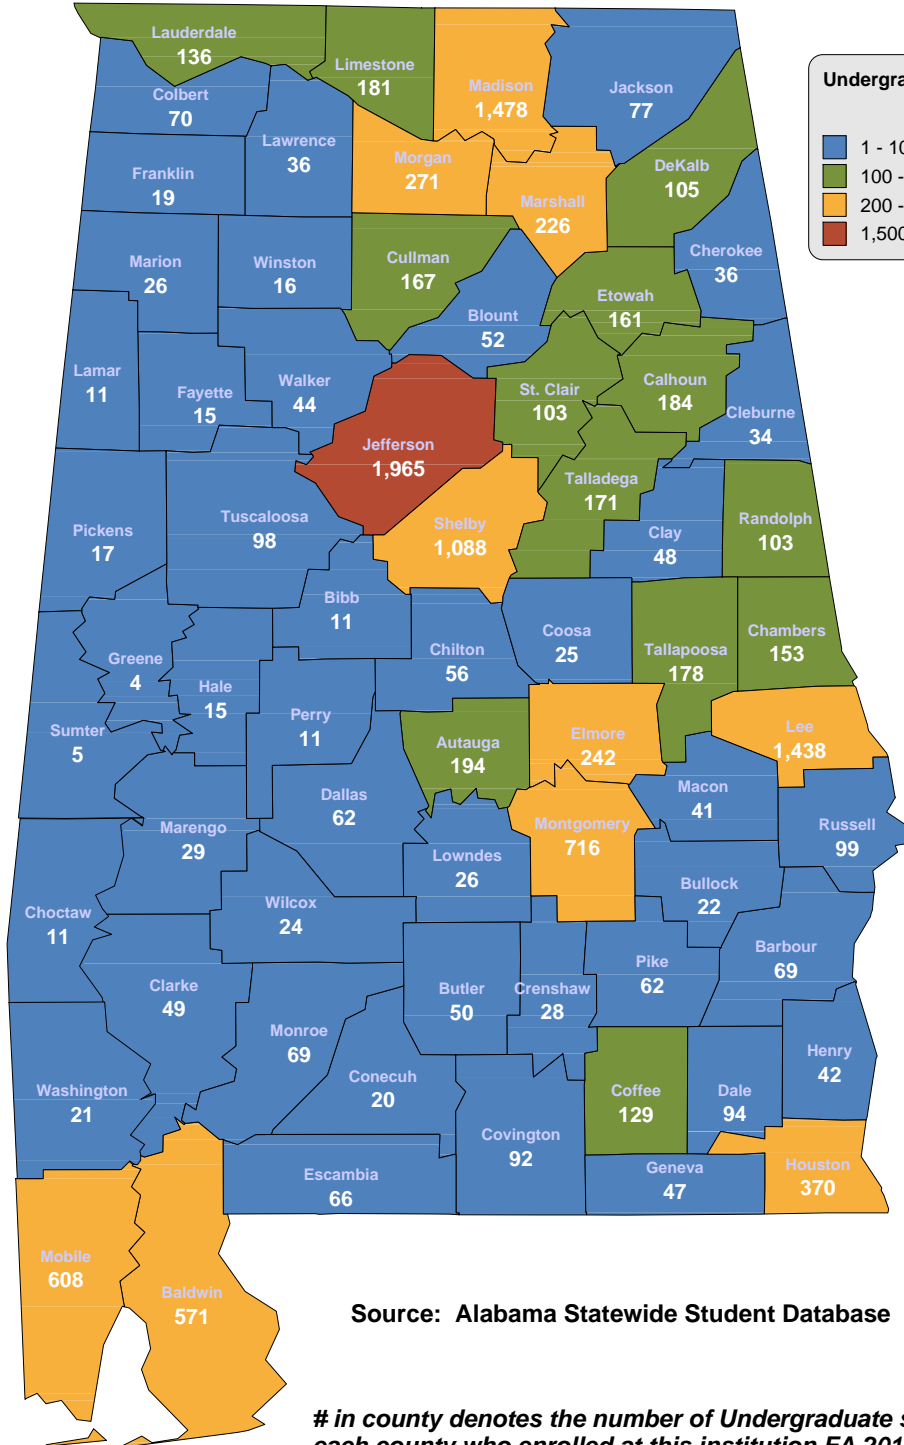

AUBURN UNIVERSITY

**Undergraduate Students by County
Fall 2011**

- 1 - 100
- 100 - 200
- 200 - 1,500
- 1,500 - 2,000

UNDERGRADUATE ENROLLMENT ONLY

20,446 Students

**Students from Alabama:
12,687**

Source: Alabama Statewide Student Database

in county denotes the number of Undergraduate students from each county who enrolled at this institution FA 2011.