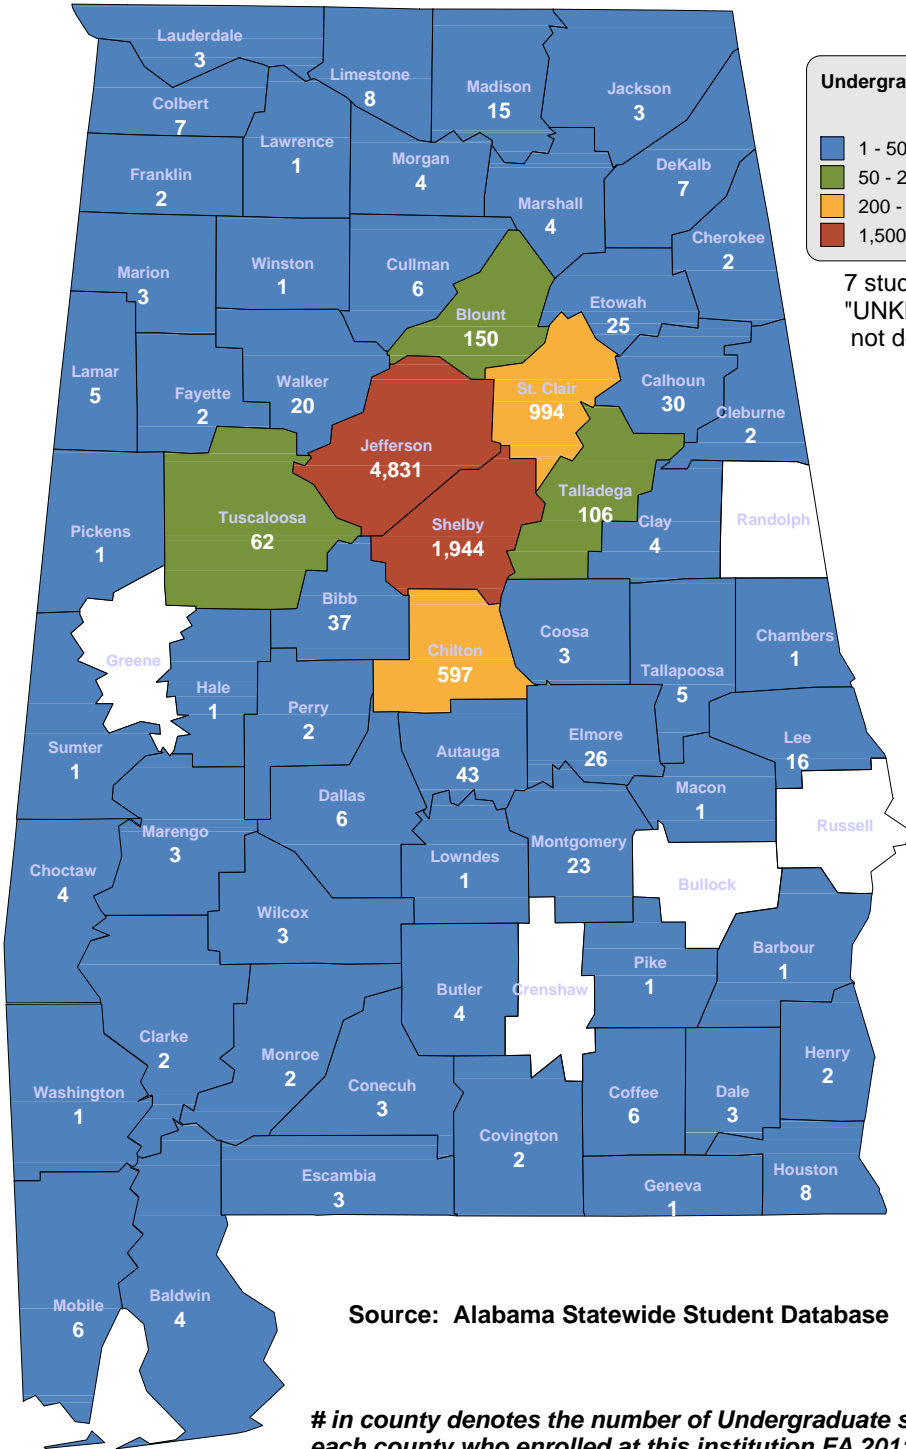

**Undergraduate Students by County
Fall 2011**

- 1 - 50
- 50 - 200
- 200 - 1,500
- 1,500 - 5,000

7 students with an "UNKNOWN" county are not depicted on this map.

UNDERGRADUATE ENROLLMENT ONLY

9,466 Students