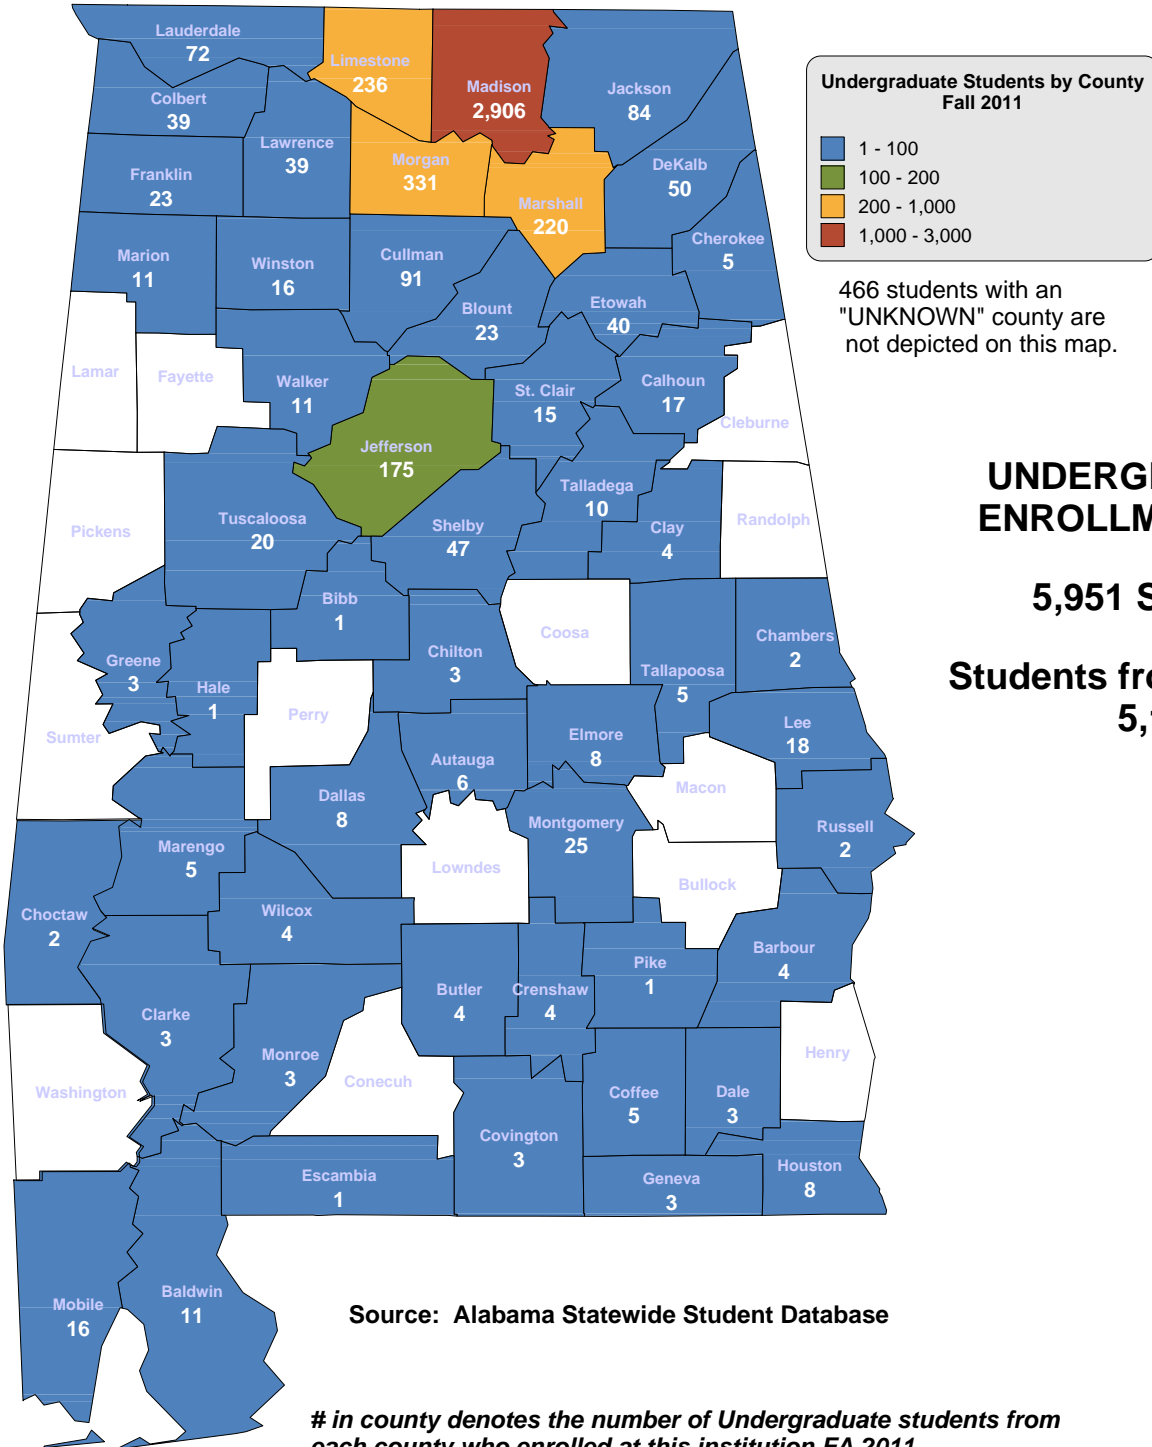

UNIVERSITY OF ALABAMA IN HUNTSVILLE

UNDERGRADUATE ENROLLMENT ONLY

5,951 Students

**Students from Alabama:
5,113**

Source: Alabama Statewide Student Database

in county denotes the number of Undergraduate students from each county who enrolled at this institution FA 2011.