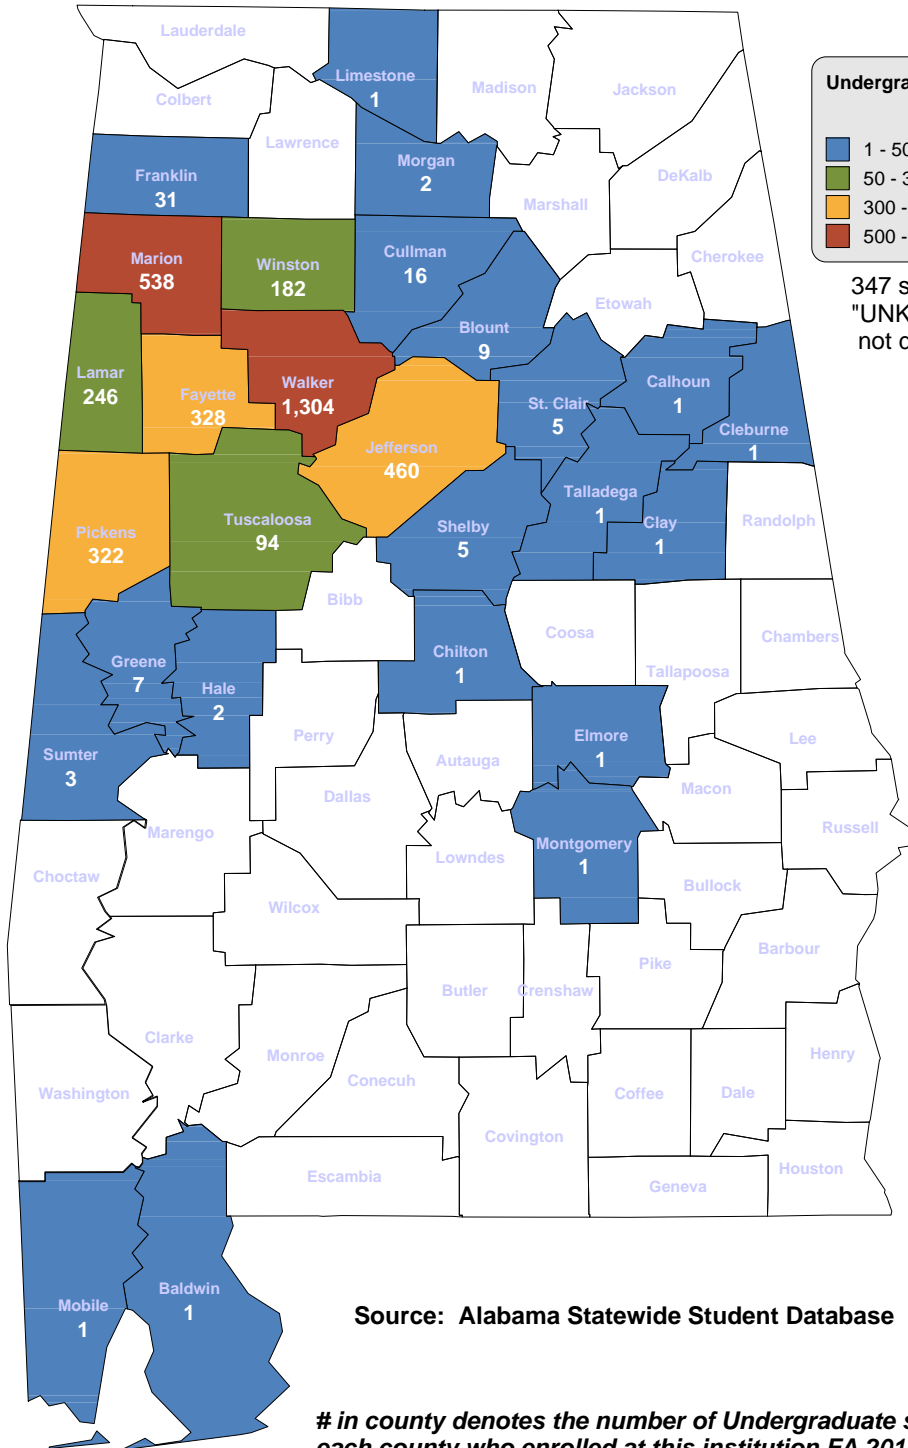

BEVILL STATE COMMUNITY COLLEGE

**Undergraduate Students by County
Fall 2011**

- 1 - 50
- 50 - 300
- 300 - 500
- 500 - 1,500

347 students with an "UNKNOWN" county are not depicted on this map.

UNDERGRADUATE ENROLLMENT ONLY

4,073 Students

**Students from Alabama:
3,911**

Source: Alabama Statewide Student Database

 # in county denotes the number of Undergraduate students from each county who enrolled at this institution FA 2011.