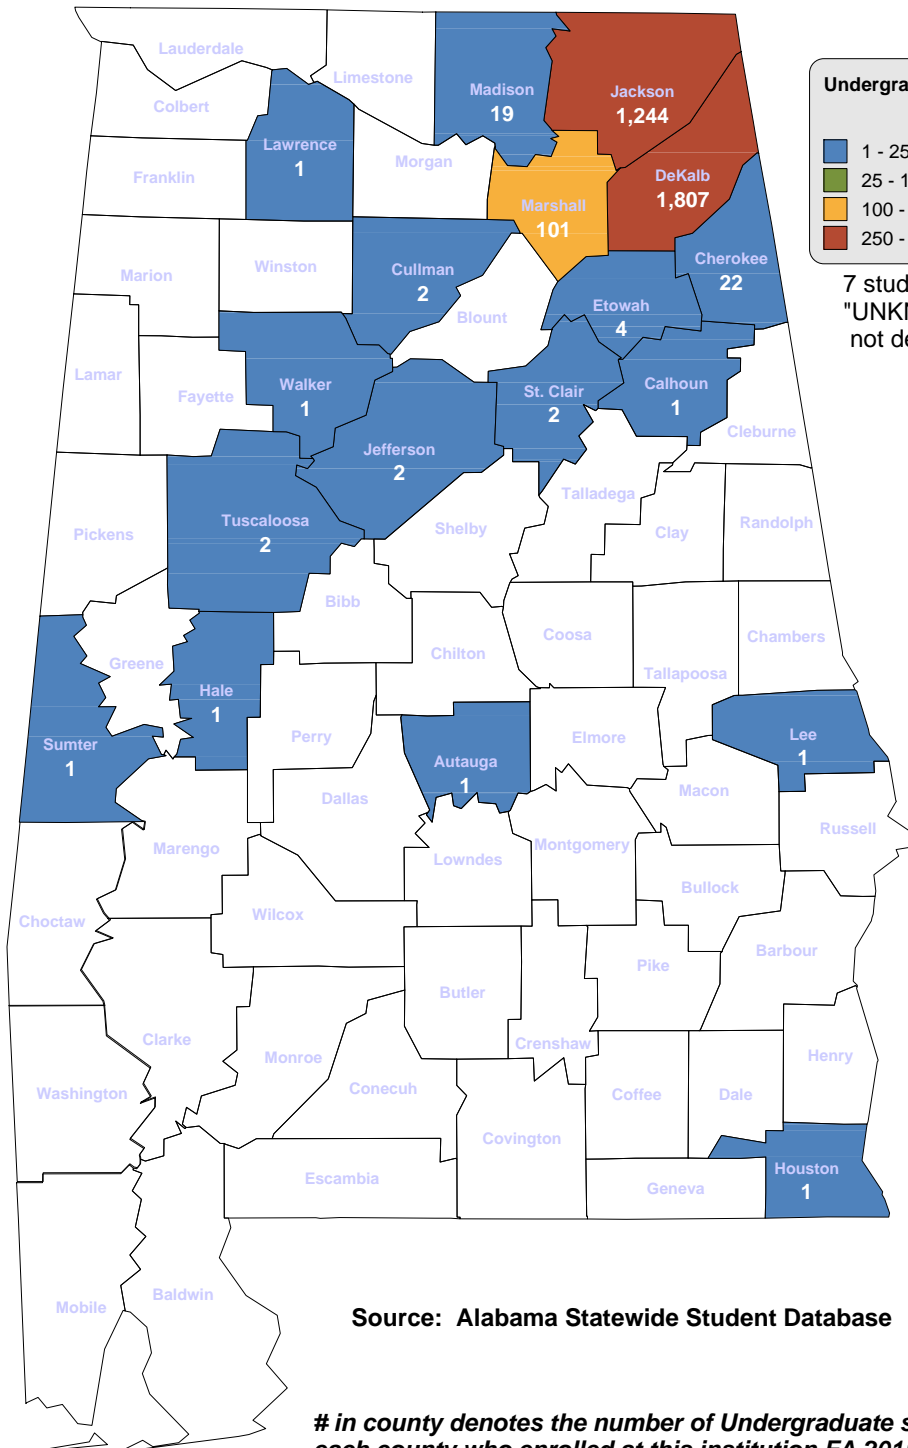

NORTHEAST ALABAMA COMMUNITY COLLEGE

**Undergraduate Students by County
Fall 2011**

- 1 - 25
- 25 - 100
- 100 - 250
- 250 - 2,000

7 students with an "UNKNOWN" county are not depicted on this map.

UNDERGRADUATE ENROLLMENT ONLY

3,296 Students

**Students from Alabama:
3,220**

Source: Alabama Statewide Student Database

in county denotes the number of Undergraduate students from each county who enrolled at this institution FA 2011.