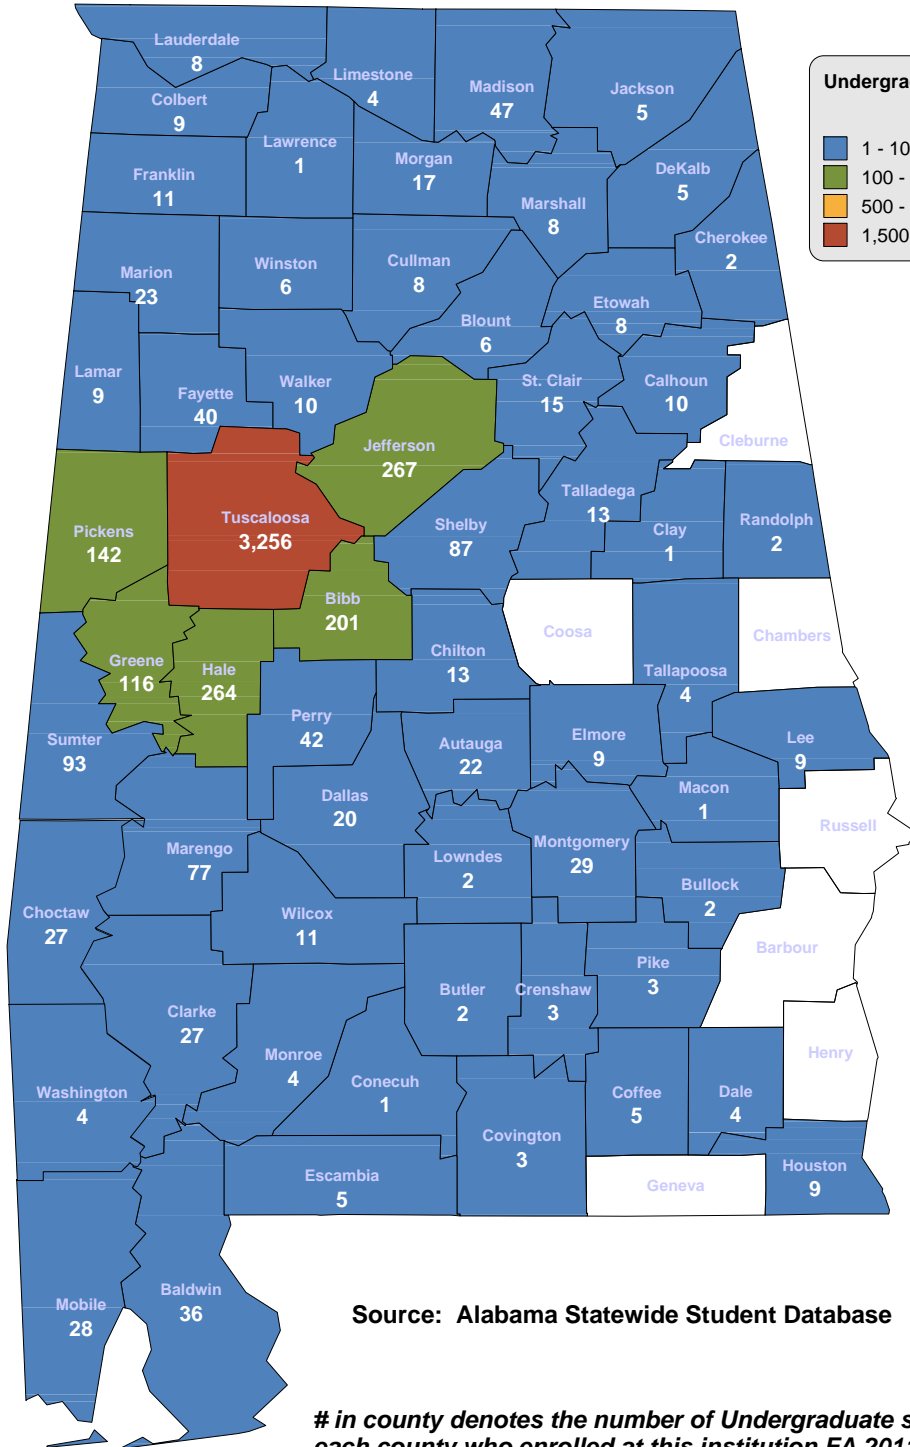

SHELTON STATE COMMUNITY COLLEGE

UNDERGRADUATE ENROLLMENT ONLY

5,313 Students

Students from Alabama:
5,096

Source: Alabama Statewide Student Database

in county denotes the number of Undergraduate students from each county who enrolled at this institution FA 2011.