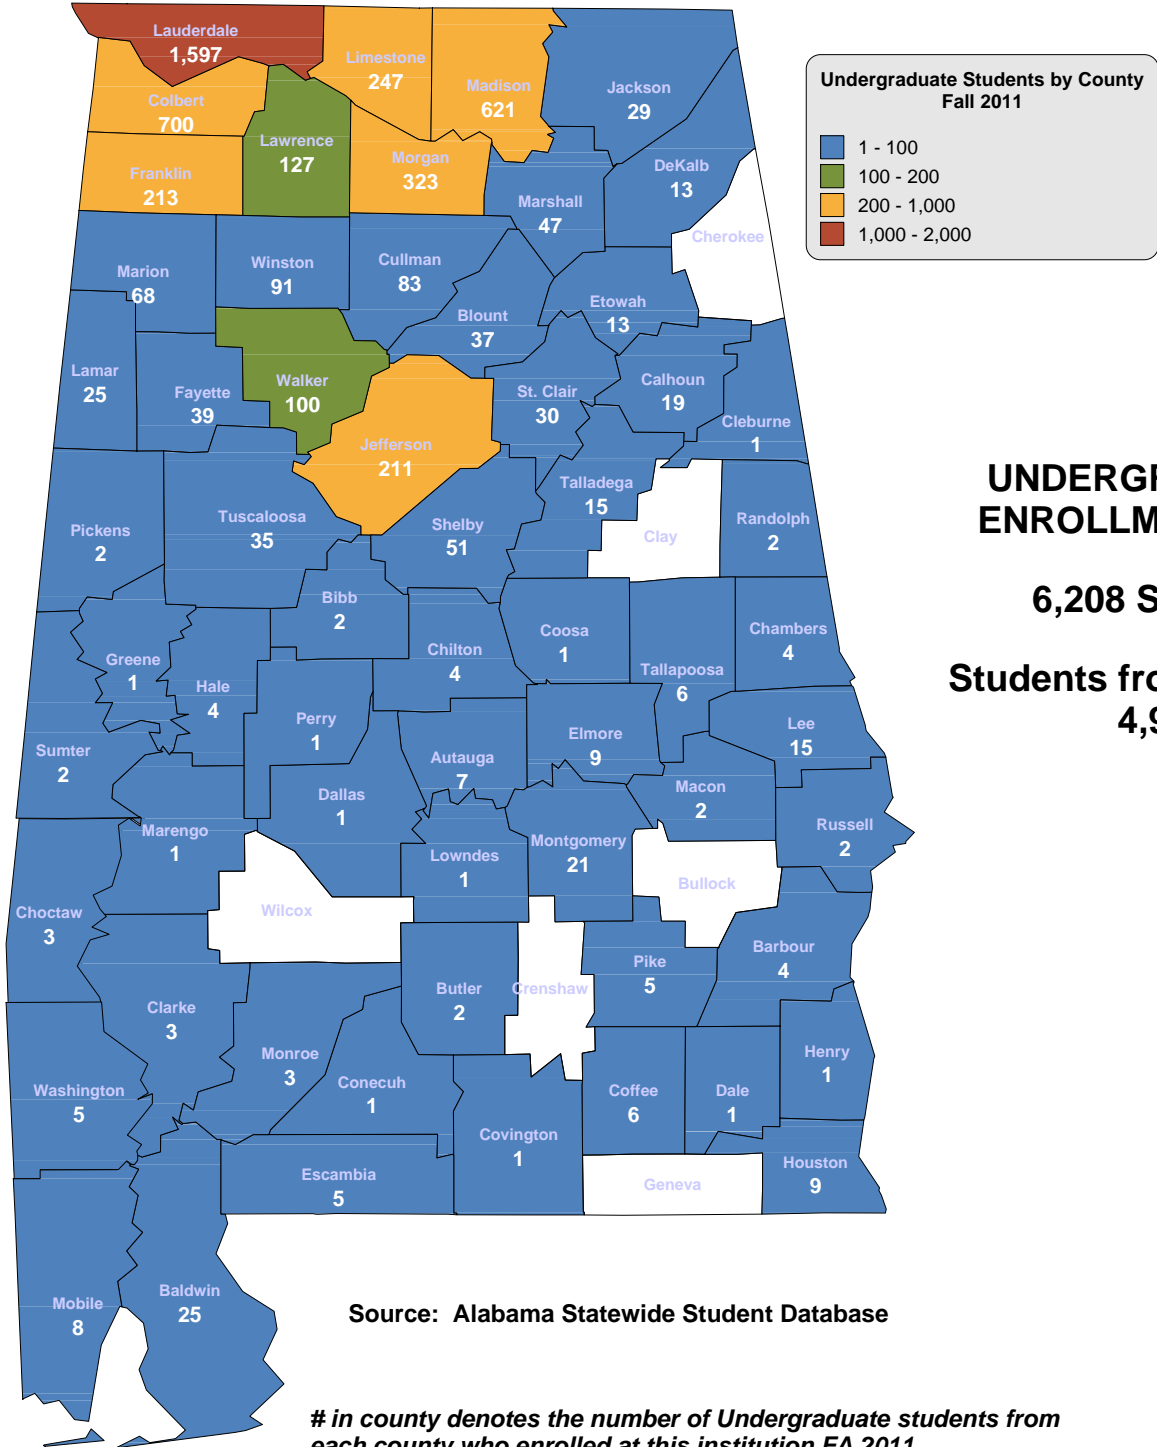

UNIVERSITY OF MONTEVALLO

Source: Alabama Statewide Student Database

in county denotes the number of Undergraduate students from each county who enrolled at this institution FA 2011.

UNIVERSITY OF NORTH ALABAMA