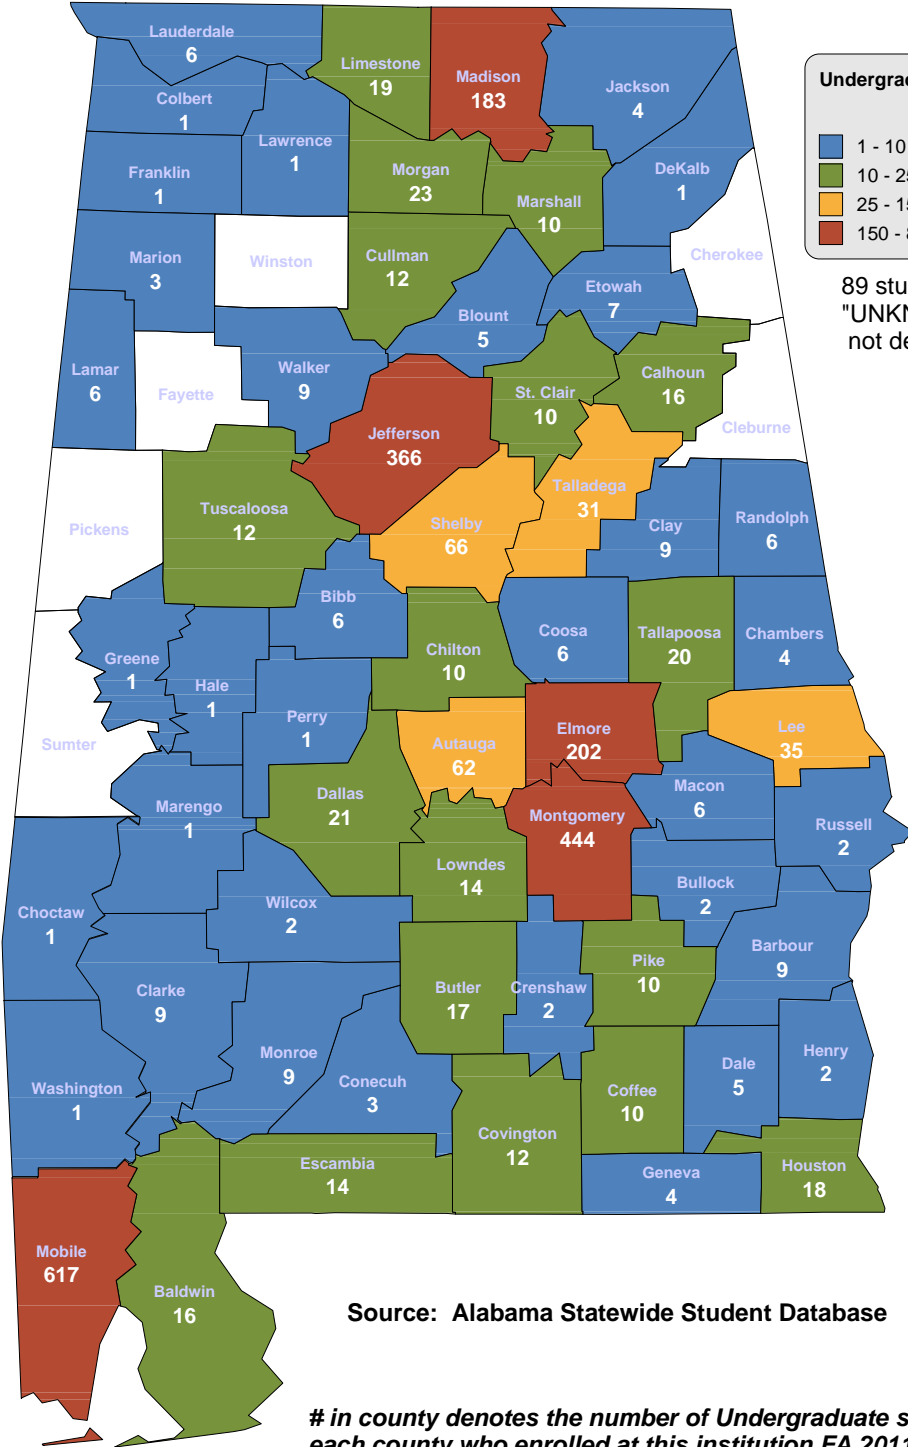

FAULKNER UNIVERSITY

**Undergraduate Students by County
Fall 2011**

- 1 - 10
- 10 - 25
- 25 - 150
- 150 - 800

89 students with an "UNKNOWN" county are not depicted on this map.

UNDERGRADUATE ENROLLMENT ONLY

3,025 Students

**Students from Alabama:
2,495**

Source: Alabama Statewide Student Database

in county denotes the number of Undergraduate students from each county who enrolled at this institution FA 2011.