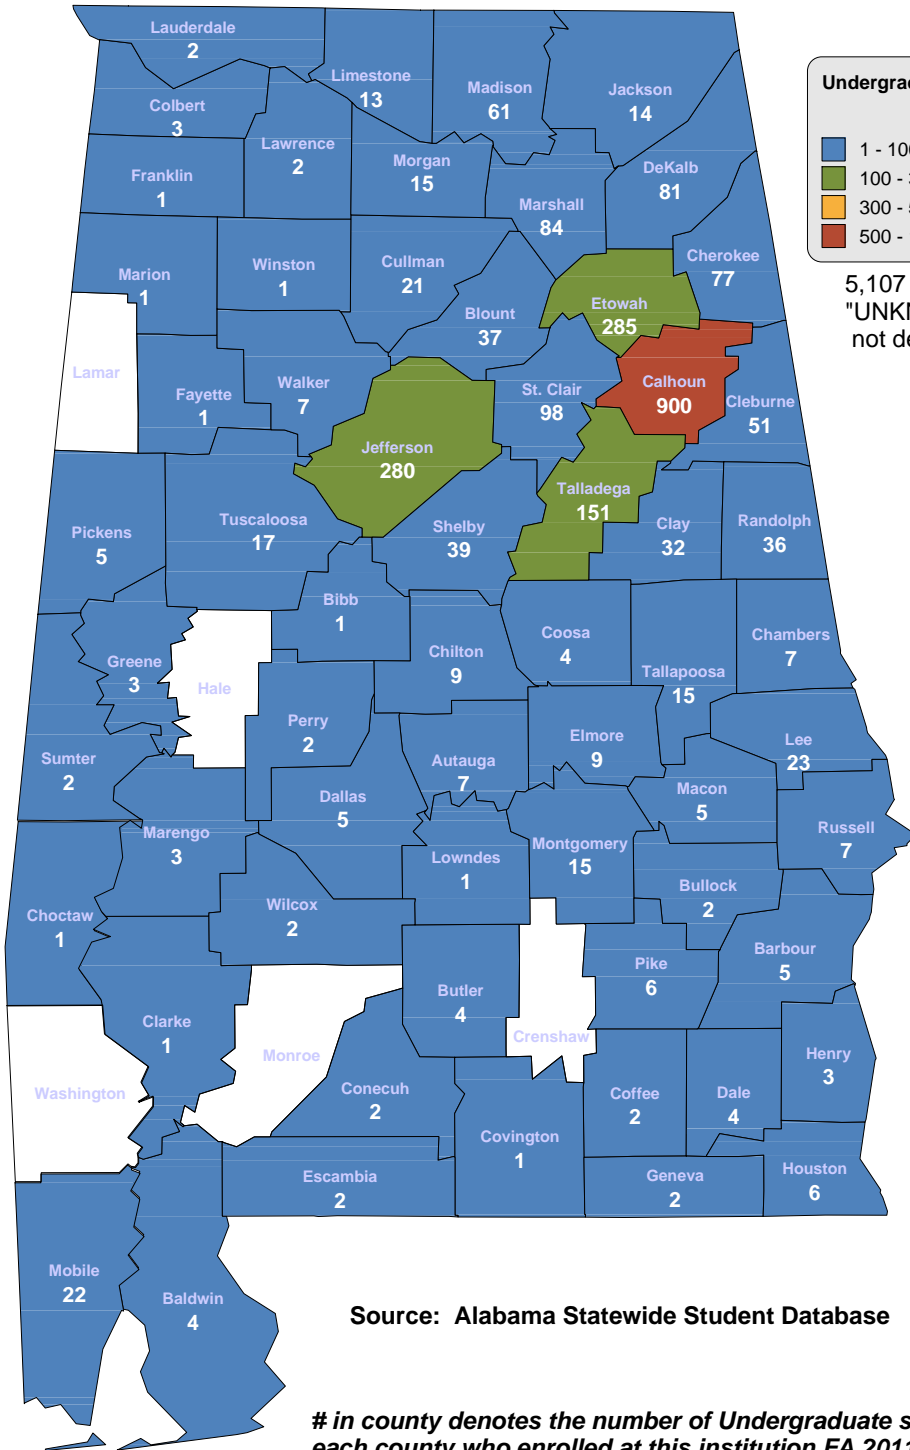

JACKSONVILLE STATE UNIVERSITY

**Undergraduate Students by County
Fall 2011**

- 1 - 100
- 100 - 300
- 300 - 500
- 500 - 1,000

5,107 students with an "UNKNOWN" county are not depicted on this map.

UNDERGRADUATE ENROLLMENT ONLY

8,199 Students

**Students from Alabama:
7,609**

Source: Alabama Statewide Student Database

in county denotes the number of Undergraduate students from each county who enrolled at this institution FA 2011.