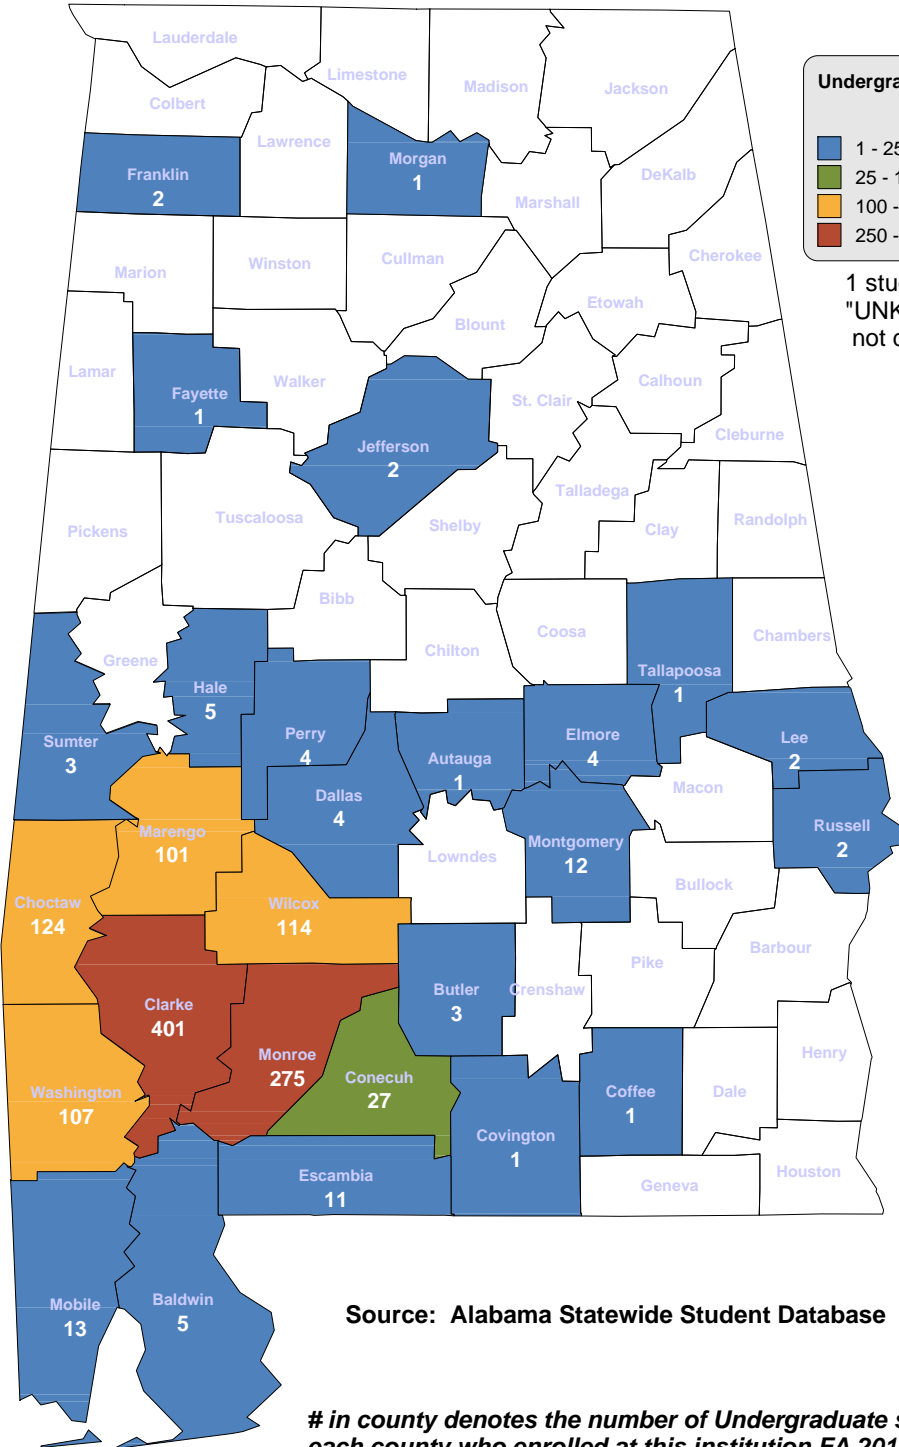

ALABAMA SOUTHERN COMMUNITY COLLEGE

**Undergraduate Students by County
Fall 2011**

- 1 - 25
- 25 - 100
- 100 - 250
- 250 - 500

1 student with an "UNKNOWN" county are not depicted on this map.

UNDERGRADUATE ENROLLMENT ONLY

1,432 Students

**Students from Alabama:
1,228**

Source: Alabama Statewide Student Database

in county denotes the number of Undergraduate students from each county who enrolled at this institution FA 2011.