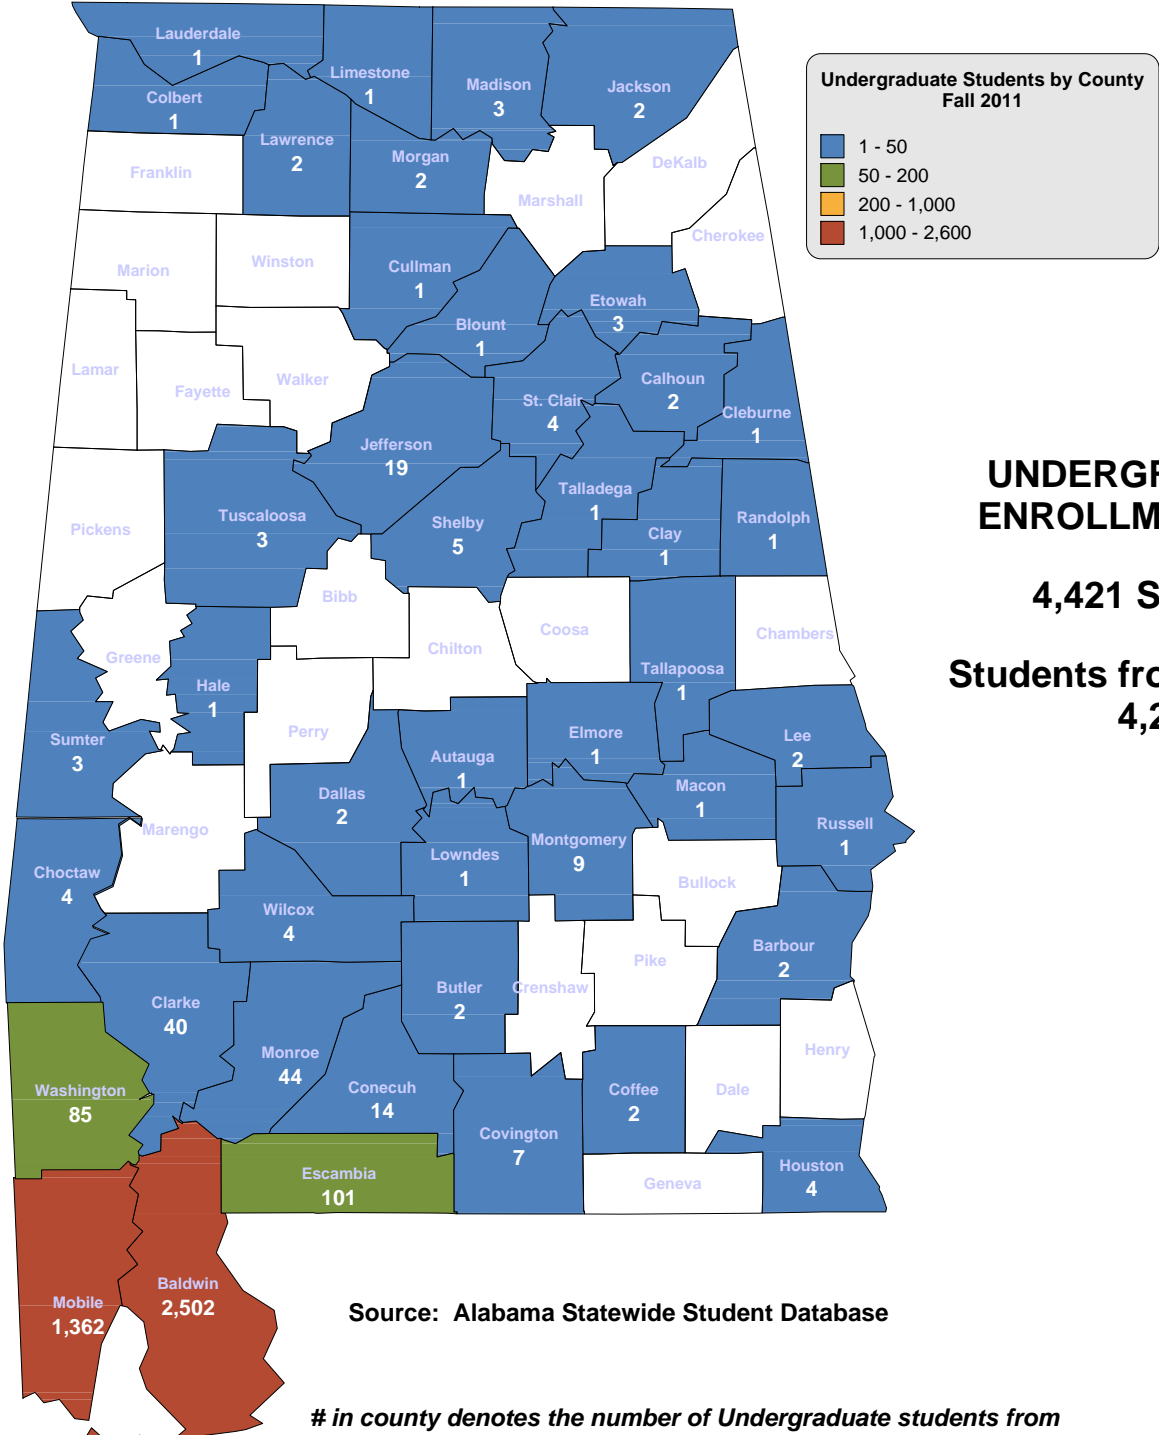

FAULKNER STATE COMMUNITY COLLEGE

UNDERGRADUATE ENROLLMENT ONLY

4,421 Students

**Students from Alabama:
4,250**

Source: Alabama Statewide Student Database

in county denotes the number of Undergraduate students from each county who enrolled at this institution FA 2011.