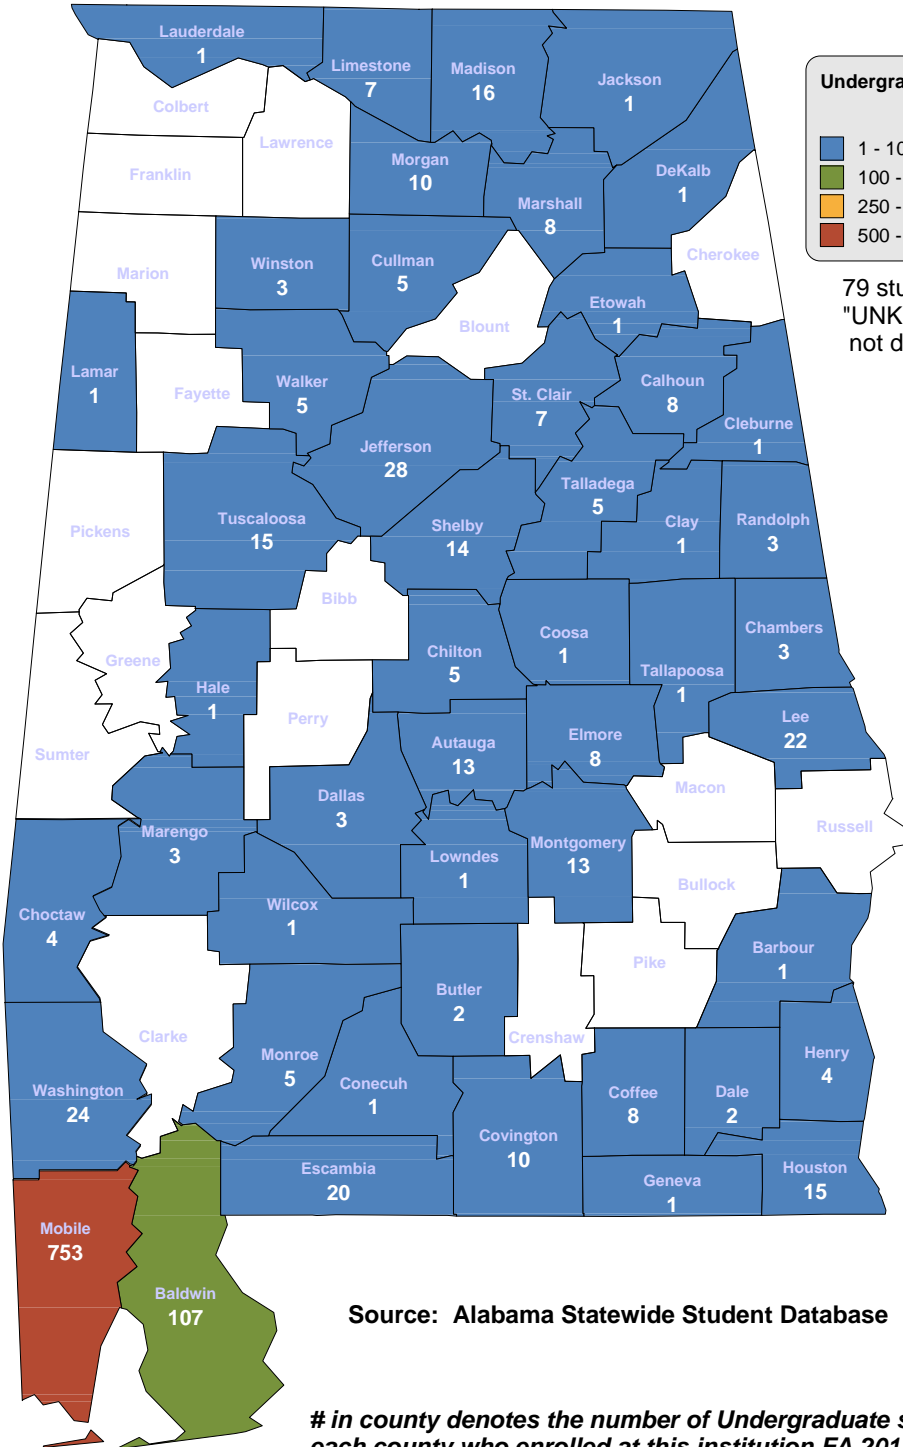

UNIVERSITY OF MOBILE

**Undergraduate Students by County
Fall 2011**

- 1 - 100
- 100 - 250
- 250 - 500
- 500 - 850

79 students with an "UNKNOWN" county are not depicted on this map.

UNDERGRADUATE ENROLLMENT ONLY

1,540 Students

**Students from Alabama:
1,252**

Source: Alabama Statewide Student Database

in county denotes the number of Undergraduate students from each county who enrolled at this institution FA 2011.