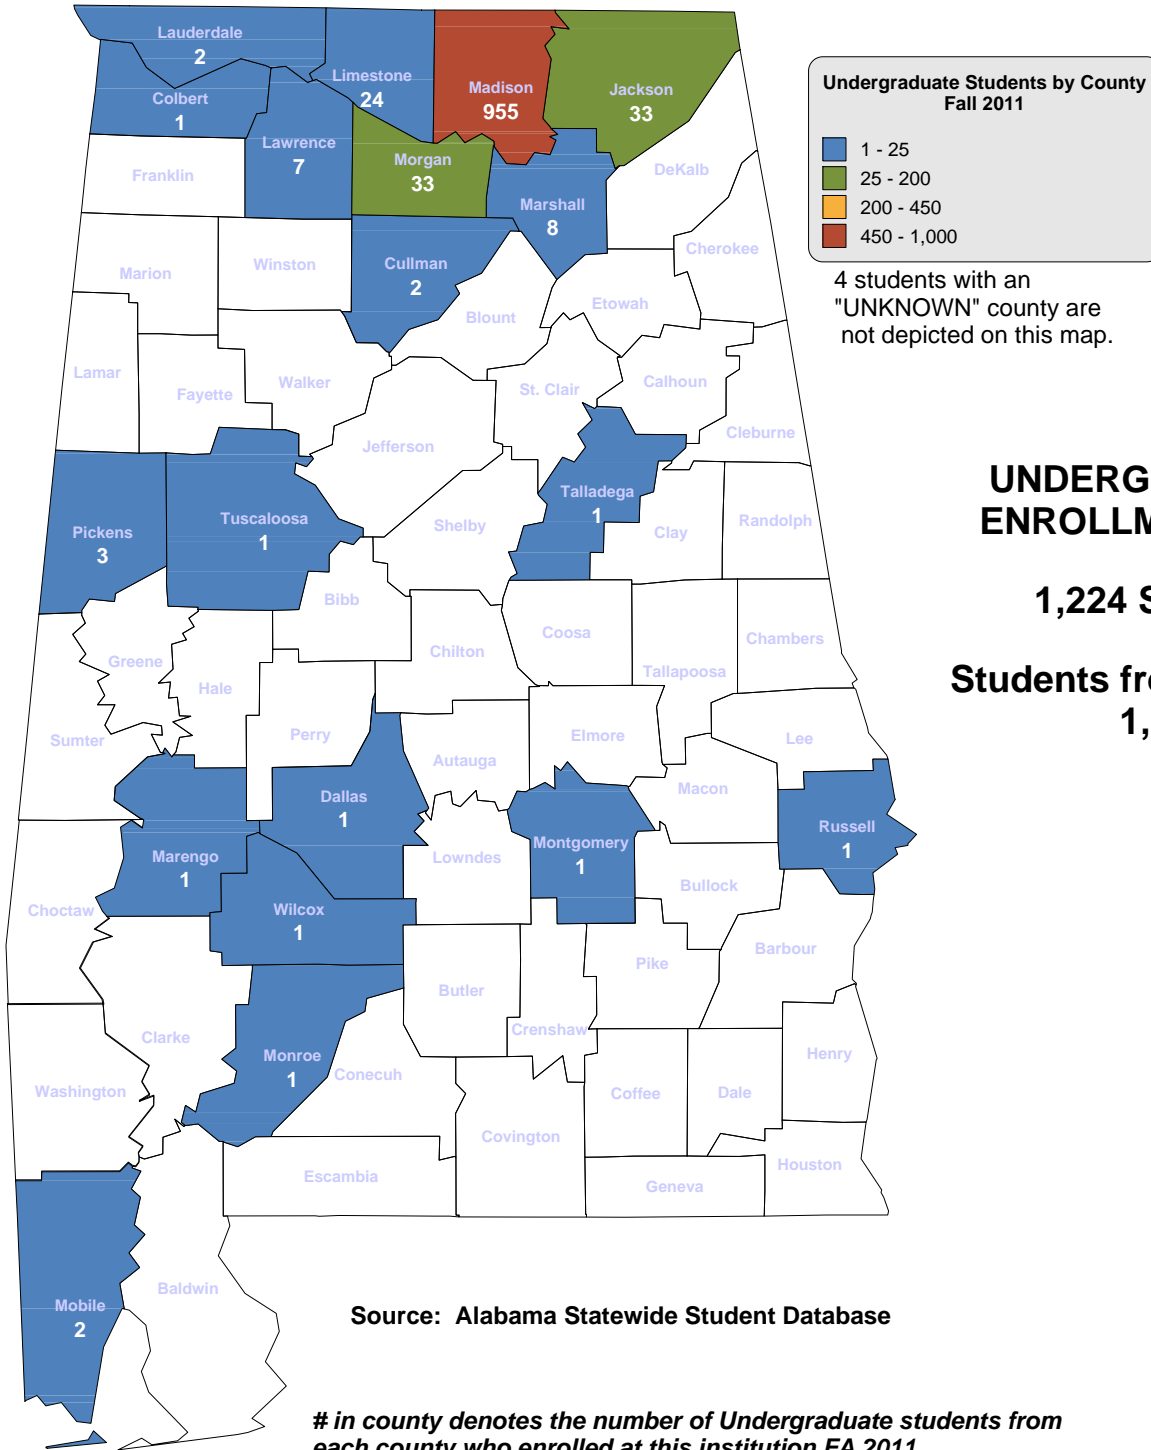

DRAKE STATE TECHNICAL COLLEGE

UNDERGRADUATE ENROLLMENT ONLY

1,224 Students

**Students from Alabama:
1,082**

Source: Alabama Statewide Student Database

in county denotes the number of Undergraduate students from each county who enrolled at this institution FA 2011.