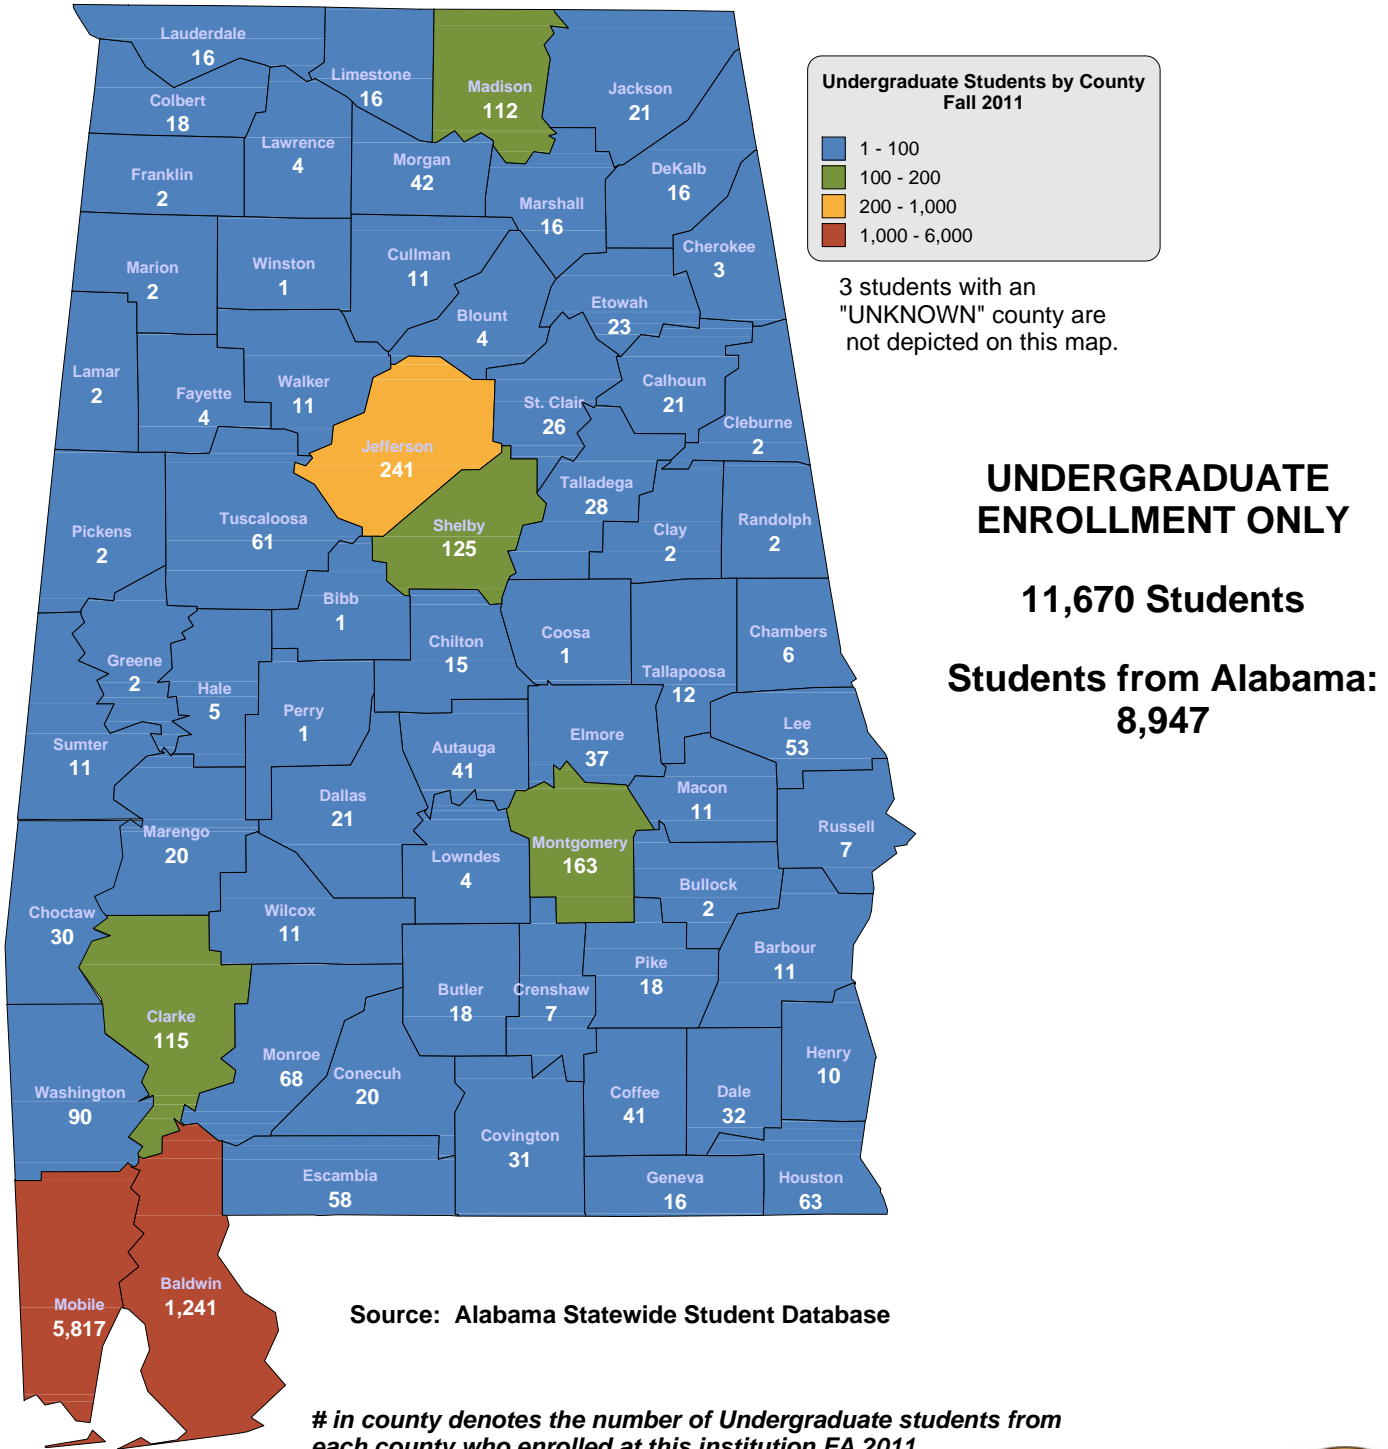

UNIVERSITY OF SOUTH ALABAMA