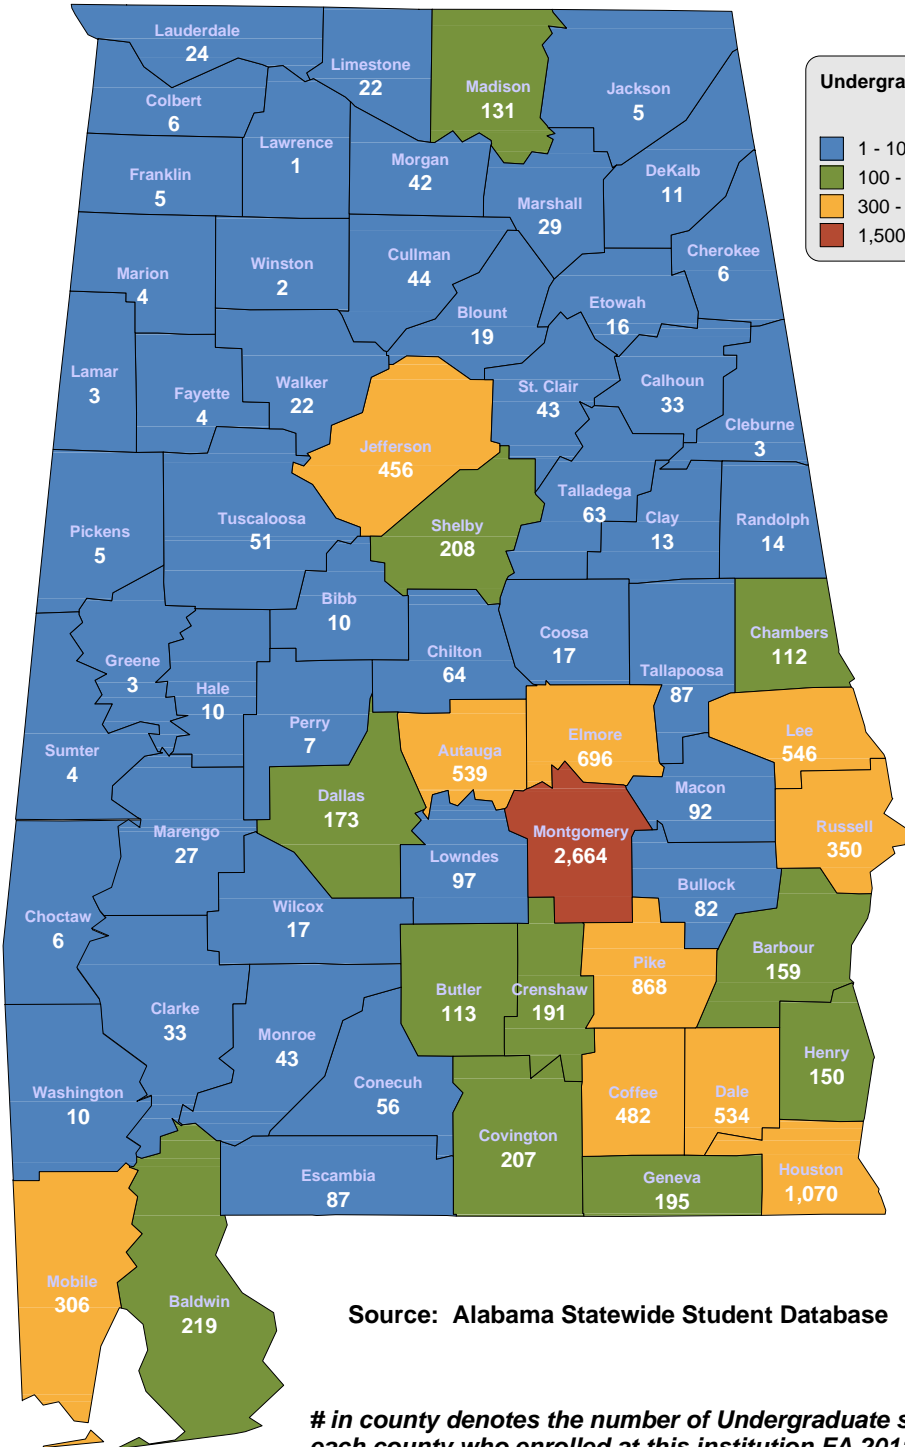

TROY UNIVERSITY

**Undergraduate Students by County
Fall 2011**

- 1 - 100
- 100 - 300
- 300 - 1,500
- 1,500 - 3,000

UNDERGRADUATE ENROLLMENT ONLY

13,476 Students

**Students from Alabama:
11,611**

Source: Alabama Statewide Student Database

 # in county denotes the number of Undergraduate students from each county who enrolled at this institution FA 2011.