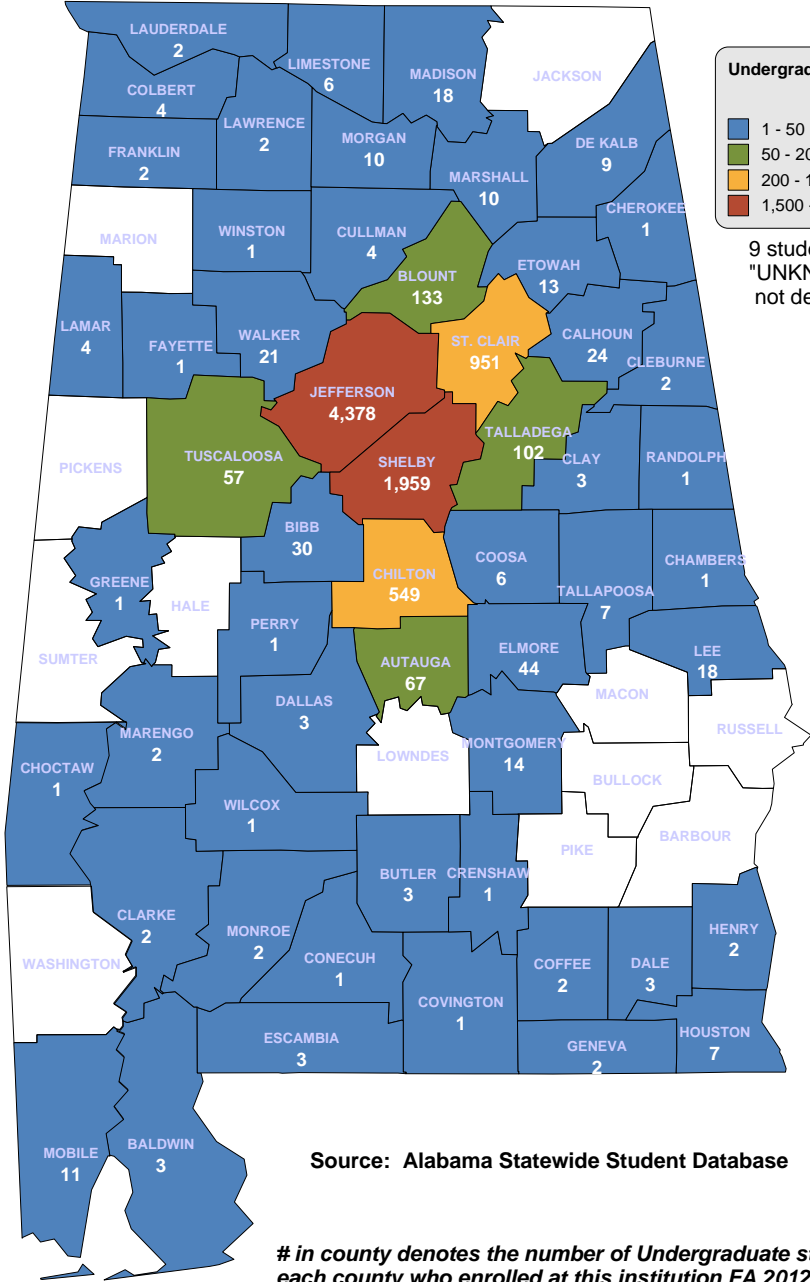

JEFFERSON STATE COMMUNITY COLLEGE

**Undergraduate Students by County
Fall 2012**

- 1 - 50
- 50 - 200
- 200 - 1,500
- 1,500 - 5,000

9 students with an "UNKNOWN" county are not depicted on this map.

UNDERGRADUATE ENROLLMENT ONLY

8,887 Students

**Students from Alabama:
8,515**

Source: Alabama Statewide Student Database

in county denotes the number of Undergraduate students from each county who enrolled at this institution FA 2012.