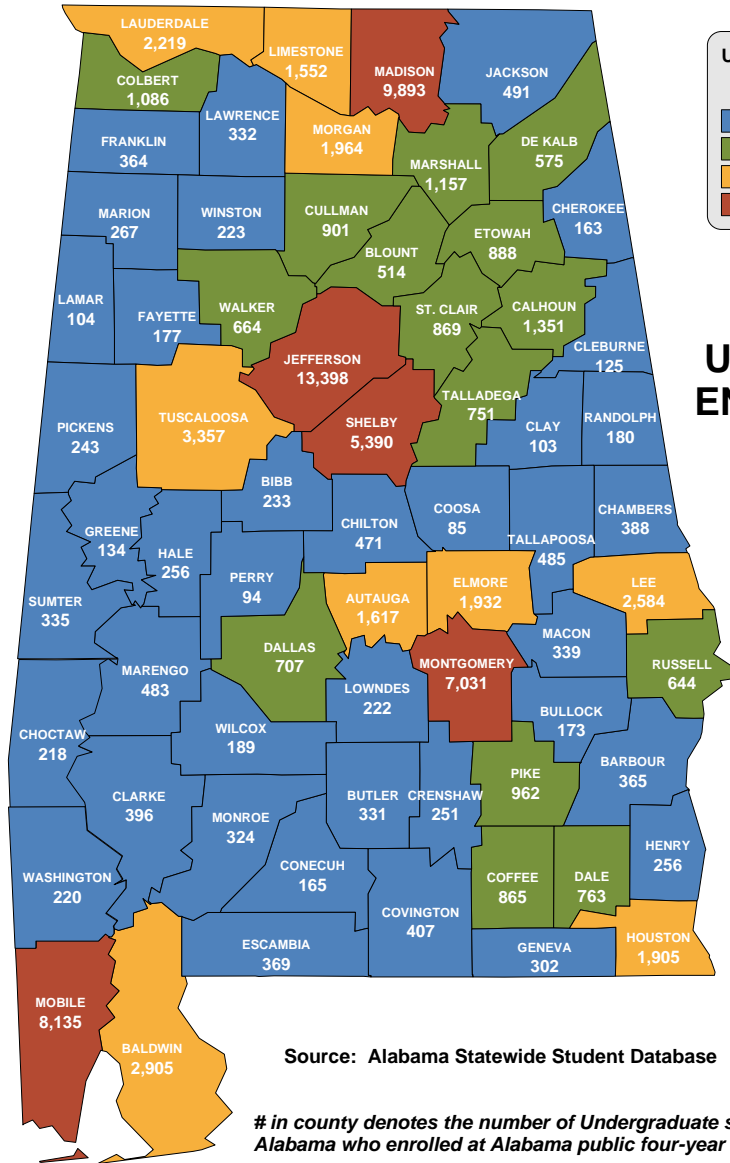

ALL ALABAMA PUBLIC 4-YEAR INSTITUTIONS

**Undergraduate Students by County
Fall 2012**

- 1 - 500
- 500 - 1,500
- 1,500 - 4,000
- 4,000 - 14,000

6,949 students with an "UNKNOWN" county are not depicted on this map.

UNDERGRADUATE ENROLLMENT ONLY

UNDERGRADUATE STUDENTS

Total: 124,873
From Alabama: 93,791

Source: Alabama Statewide Student Database

in county denotes the number of Undergraduate students from Alabama who enrolled at Alabama public four-year institutions FA 2012.