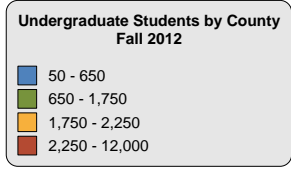

ALL ALABAMA PUBLIC 2-YEAR INSTITUTIONS

4,936 students with an "UNKNOWN" county are not depicted on this map.

UNDERGRADUATE ENROLLMENT ONLY

UNDERGRADUATE STUDENTS

Total: 86,871
From Alabama: 80,314

Source: Alabama Statewide Student Database

in county denotes the number of Undergraduate students from Alabama who enrolled at Alabama public two-year institutions FA 2012.