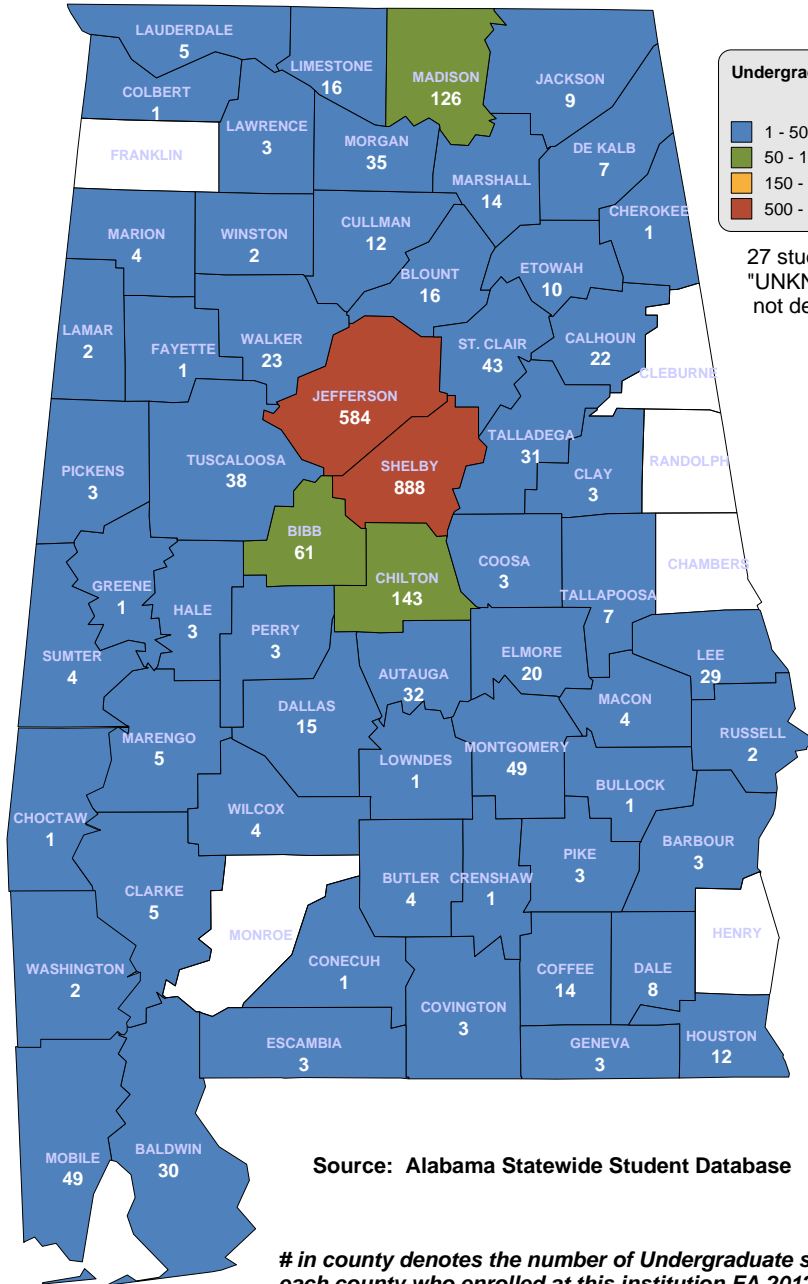

UNIVERSITY OF MONTEVALLO

**Undergraduate Students by County
Fall 2012**

- 1 - 50
- 50 - 150
- 150 - 500
- 500 - 1,000

27 students with an "UNKNOWN" county are not depicted on this map.

UNDERGRADUATE ENROLLMENT ONLY

2,625 Students

**Students from Alabama:
2,455**

Source: Alabama Statewide Student Database

in county denotes the number of Undergraduate students from each county who enrolled at this institution FA 2012.