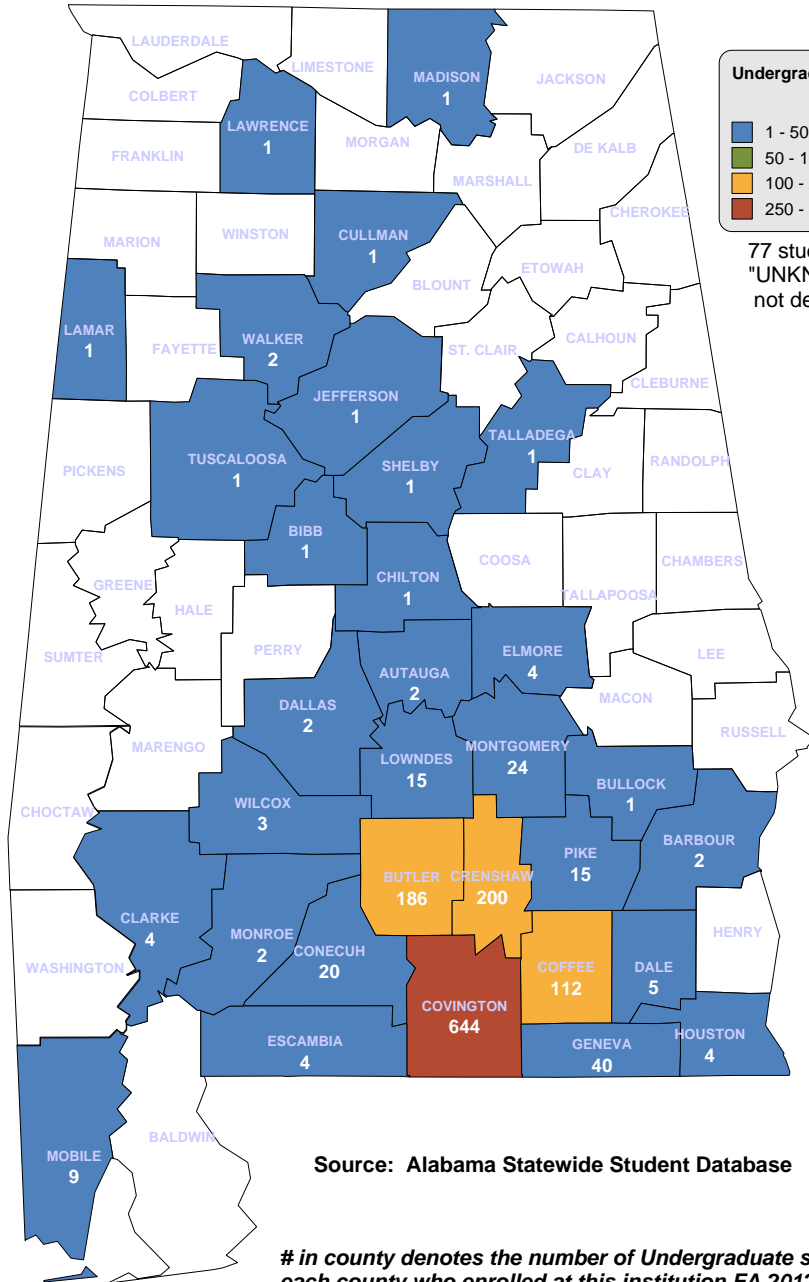

LURLEEN B. WALLACE COMMUNITY COLLEGE

**Undergraduate Students by County
Fall 2012**

- 1 - 50
- 50 - 100
- 100 - 250
- 250 - 1,000

77 students with an "UNKNOWN" county are not depicted on this map.

UNDERGRADUATE ENROLLMENT ONLY

1,646 Students

**Students from Alabama:
1,387**

Source: Alabama Statewide Student Database

in county denotes the number of Undergraduate students from each county who enrolled at this institution FA 2012.