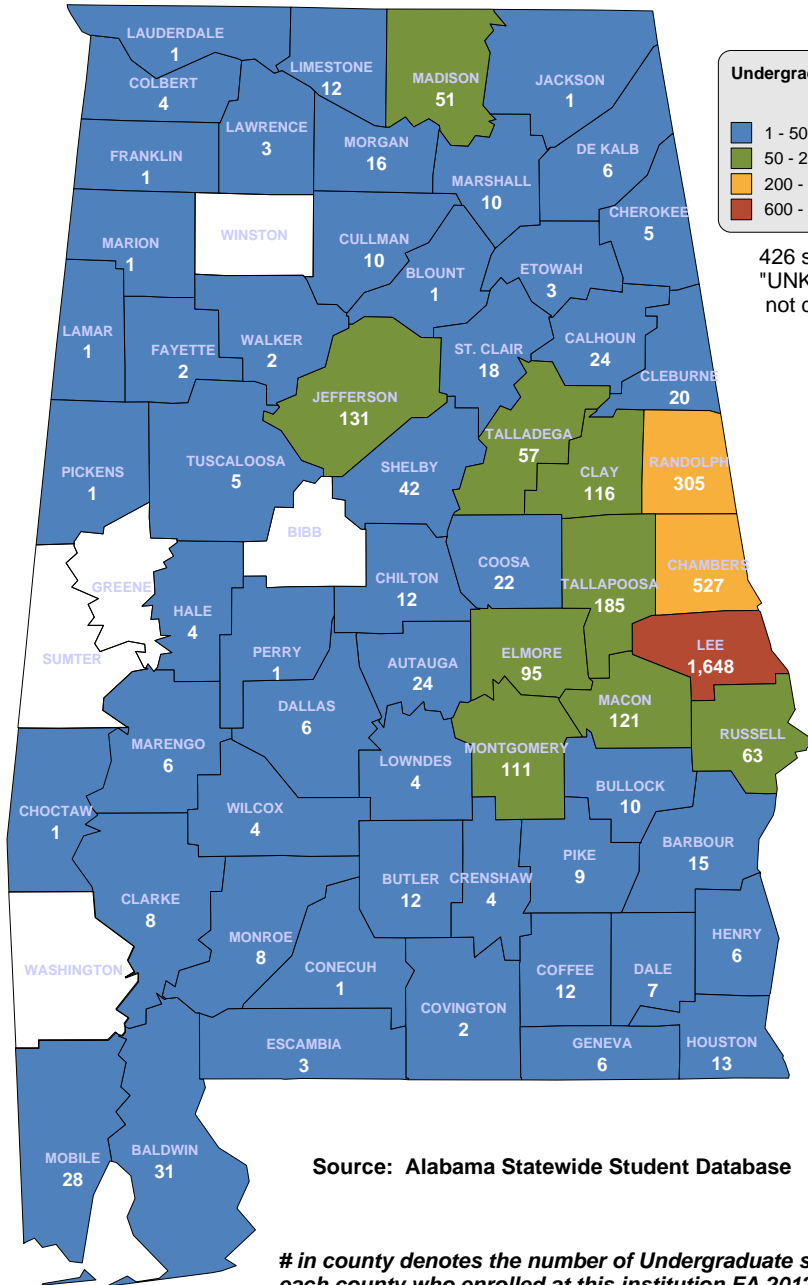

SOUTHERN UNION STATE COMMUNITY COLLEGE

**Undergraduate Students by County
Fall 2012**

- 1 - 50
- 50 - 200
- 200 - 600
- 600 - 2,000

426 students with an "UNKNOWN" county are not depicted on this map.

UNDERGRADUATE ENROLLMENT ONLY

4,979 Students

**Students from Alabama:
4,284**

Source: Alabama Statewide Student Database

in county denotes the number of Undergraduate students from each county who enrolled at this institution FA 2012.