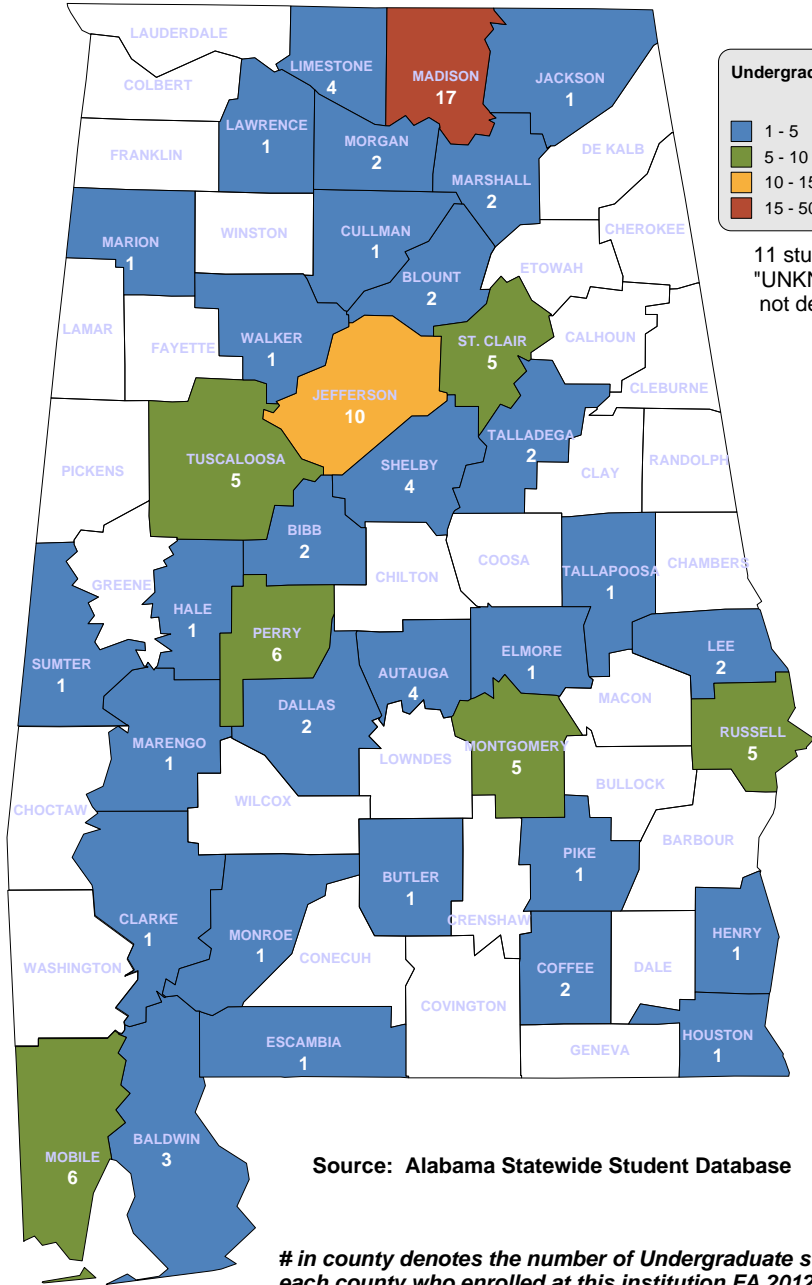

MARION MILITARY INSTITUTE

**Undergraduate Students by County
Fall 2012**

- 1 - 5
- 5 - 10
- 10 - 15
- 15 - 50

11 students with an "UNKNOWN" county are not depicted on this map.

UNDERGRADUATE ENROLLMENT ONLY

383 Students

**Students from Alabama:
118**

Source: Alabama Statewide Student Database

in county denotes the number of Undergraduate students from each county who enrolled at this institution FA 2012.