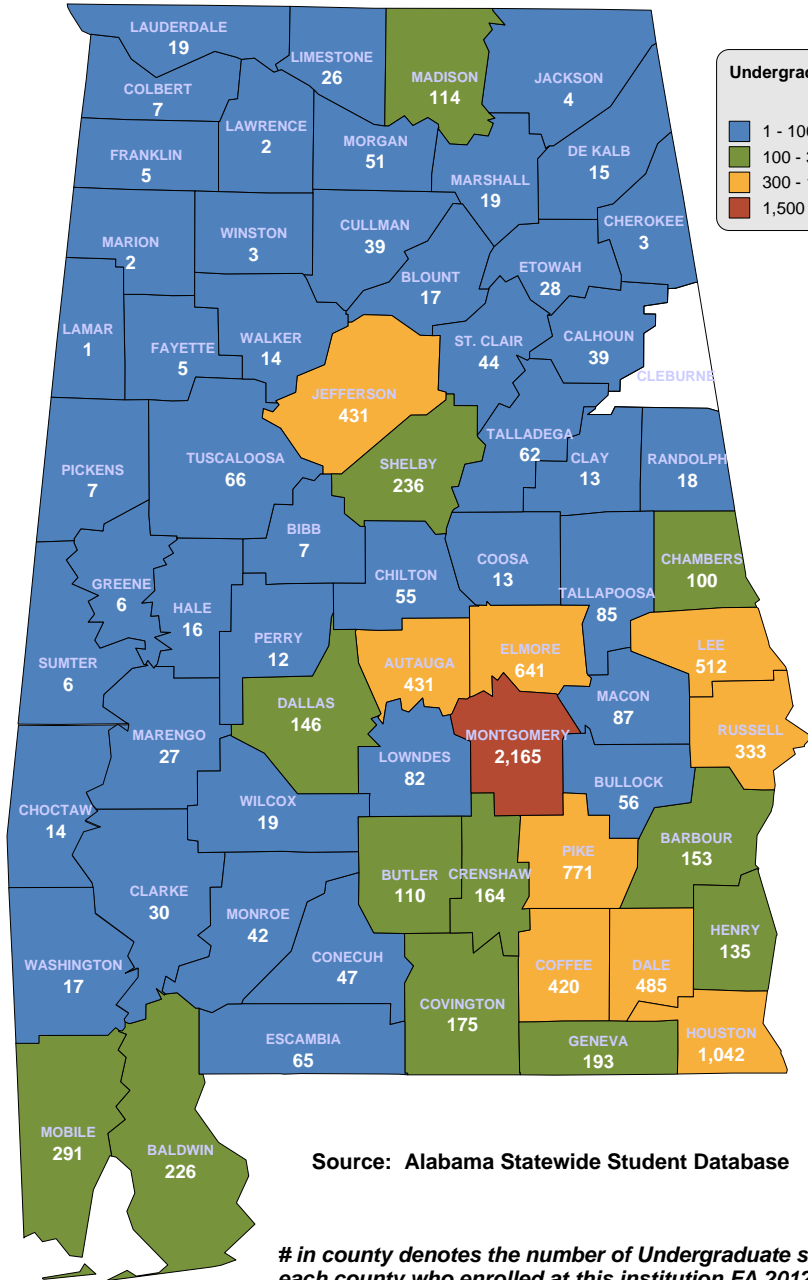

TROY UNIVERSITY

**Undergraduate Students by County
Fall 2012**

- 1 - 100
- 100 - 300
- 300 - 1,500
- 1,500 - 3,000

UNDERGRADUATE ENROLLMENT ONLY

12,305 Students

Students from Alabama:
10,469

Source: Alabama Statewide Student Database

in county denotes the number of Undergraduate students from each county who enrolled at this institution FA 2012.