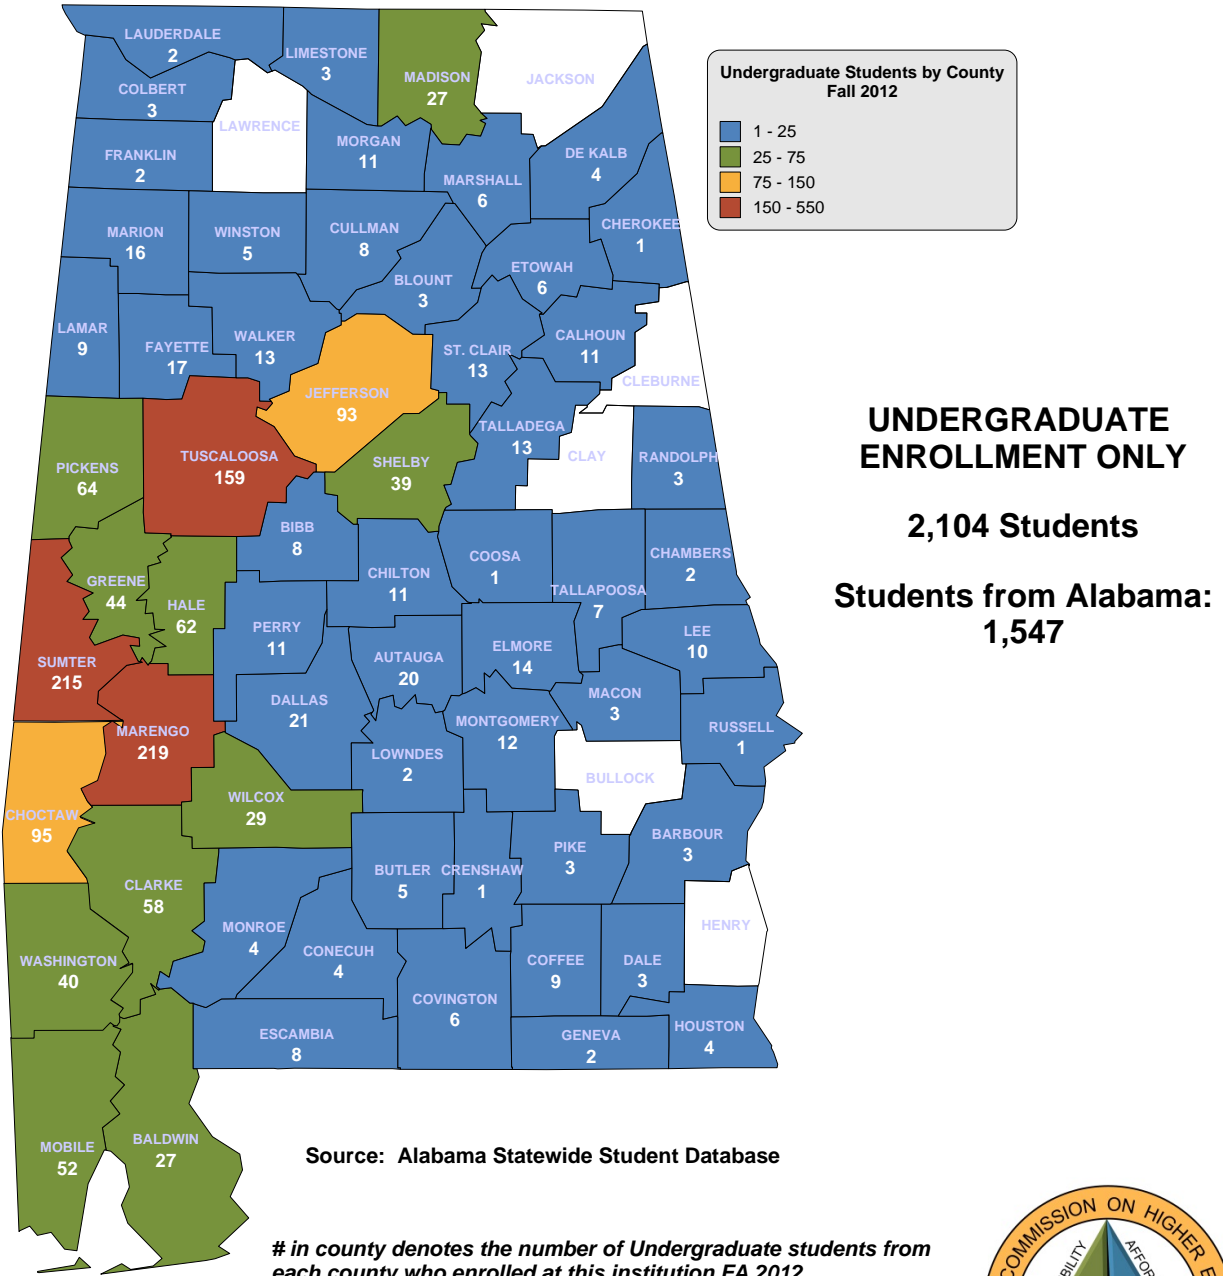

UNIVERSITY OF WEST ALABAMA