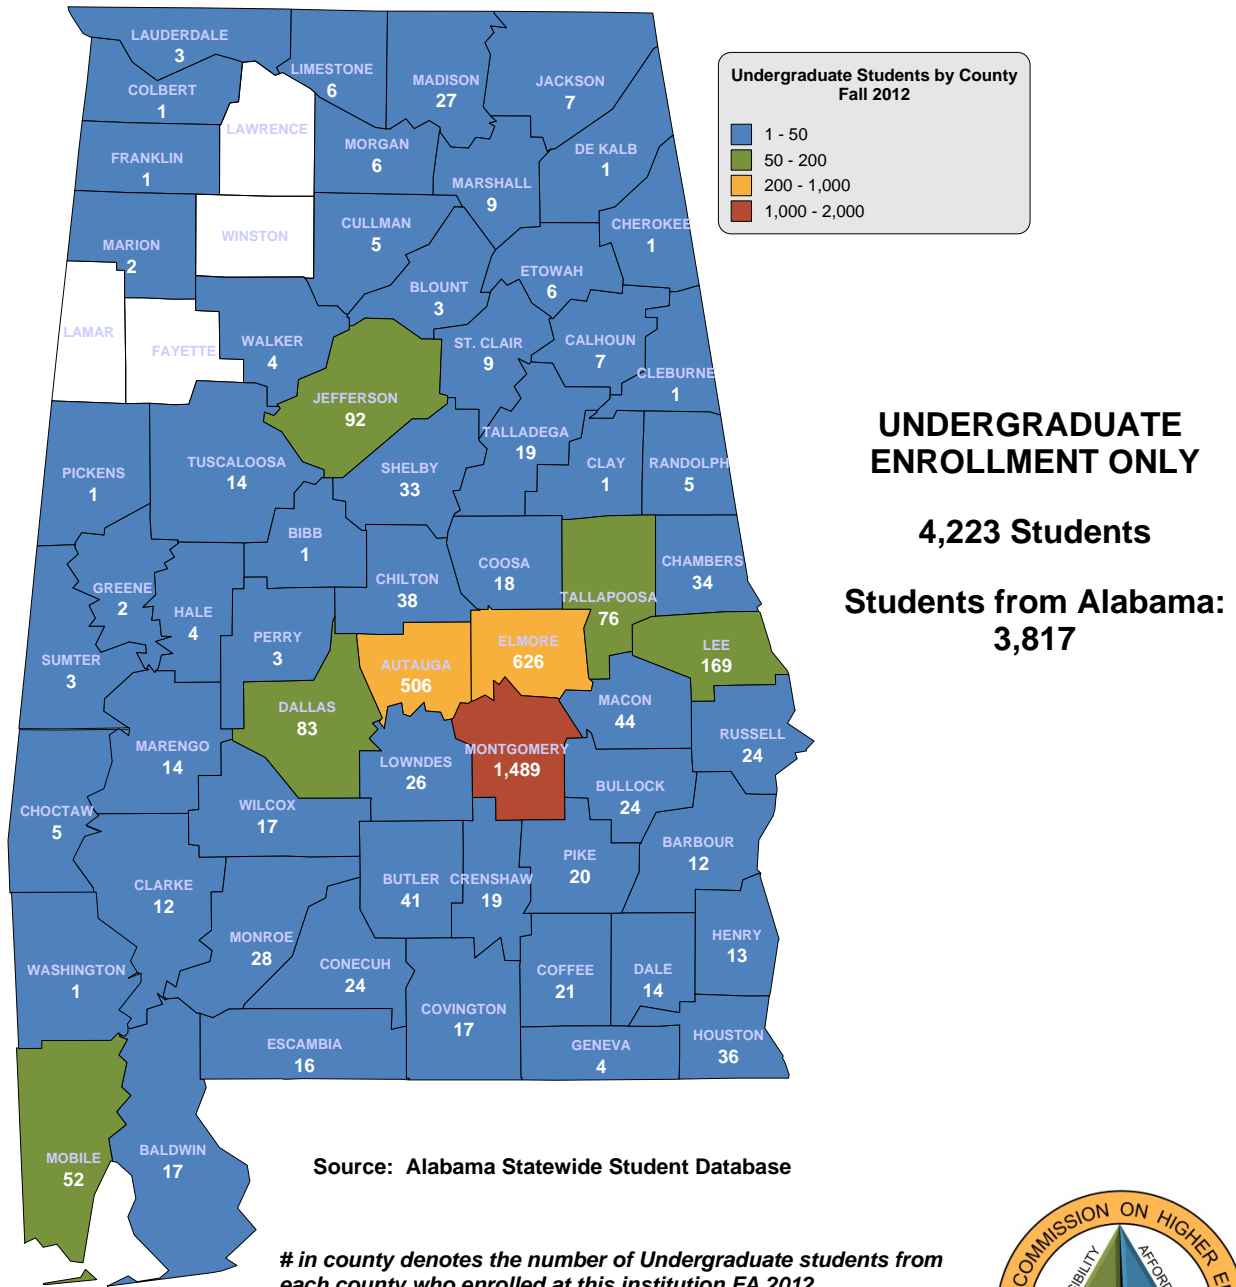

AUBURN UNIVERSITY AT MONTGOMERY

Source: Alabama Statewide Student Database

in county denotes the number of Undergraduate students from each county who enrolled at this institution FA 2012.