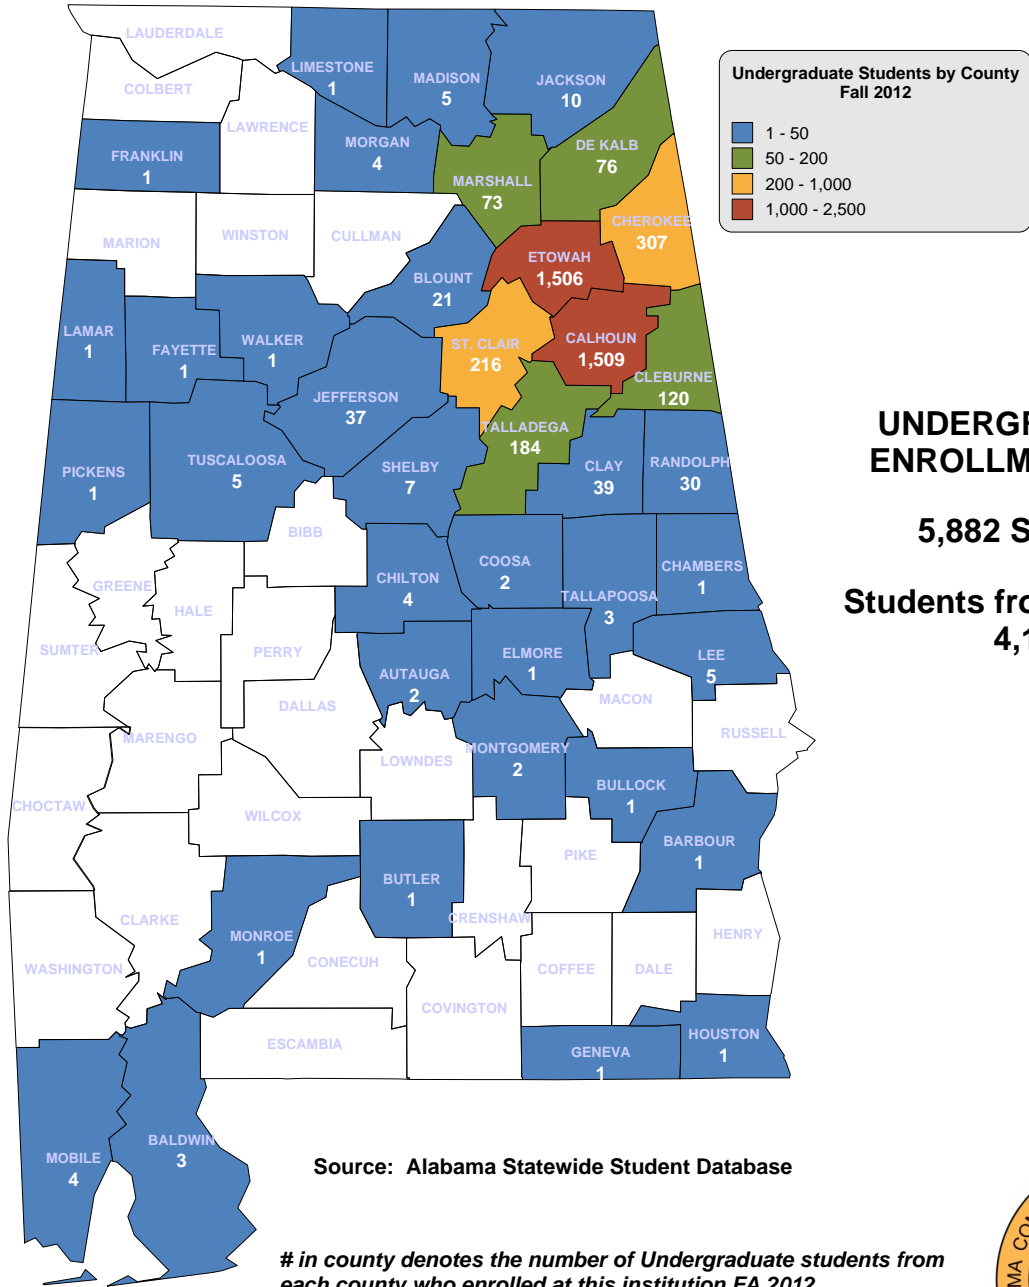

GADSDEN STATE COMMUNITY COLLEGE

UNDERGRADUATE ENROLLMENT ONLY

5,882 Students

**Students from Alabama:
4,188**

Source: Alabama Statewide Student Database

in county denotes the number of Undergraduate students from each county who enrolled at this institution FA 2012.