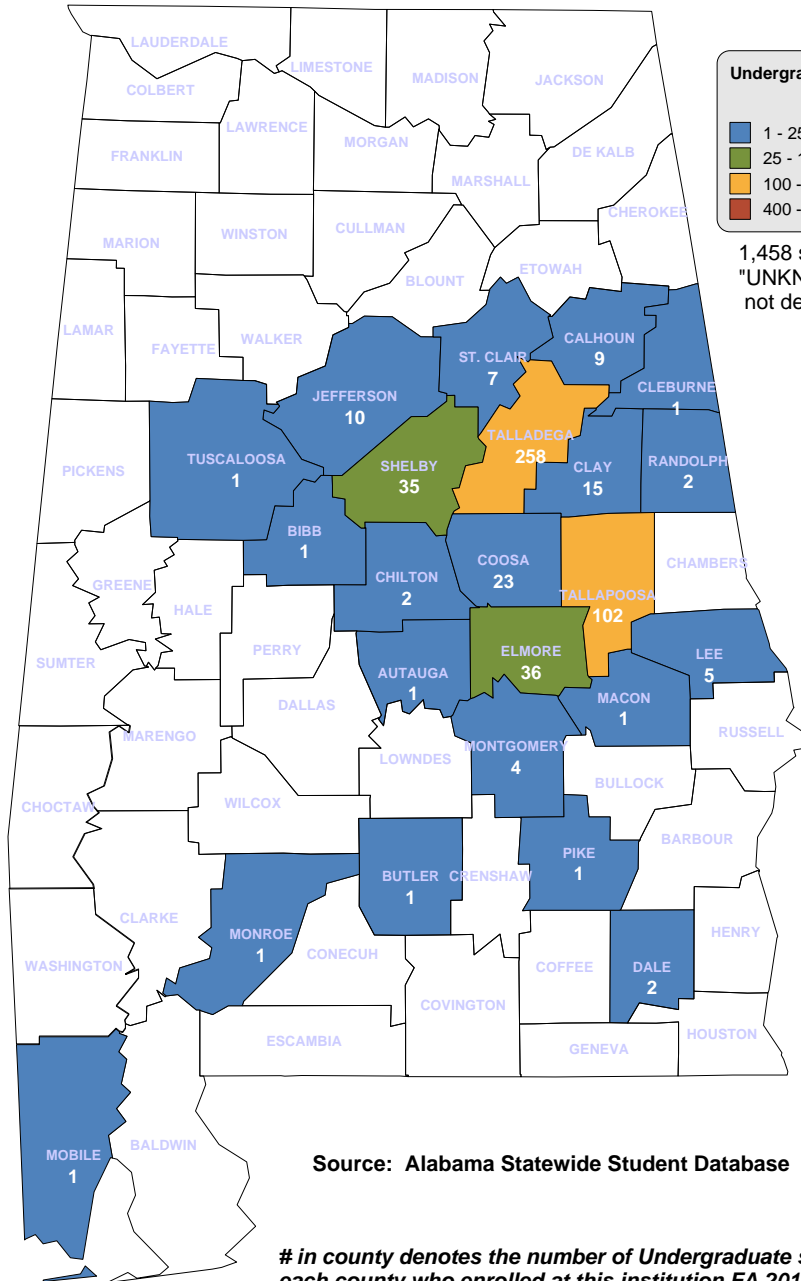

# CENTRAL ALABAMA COMMUNITY COLLEGE

**Undergraduate Students by County  
Fall 2012**

- 1 - 25
- 25 - 100
- 100 - 400
- 400 - 1,500

1,458 students with an "UNKNOWN" county are not depicted on this map.