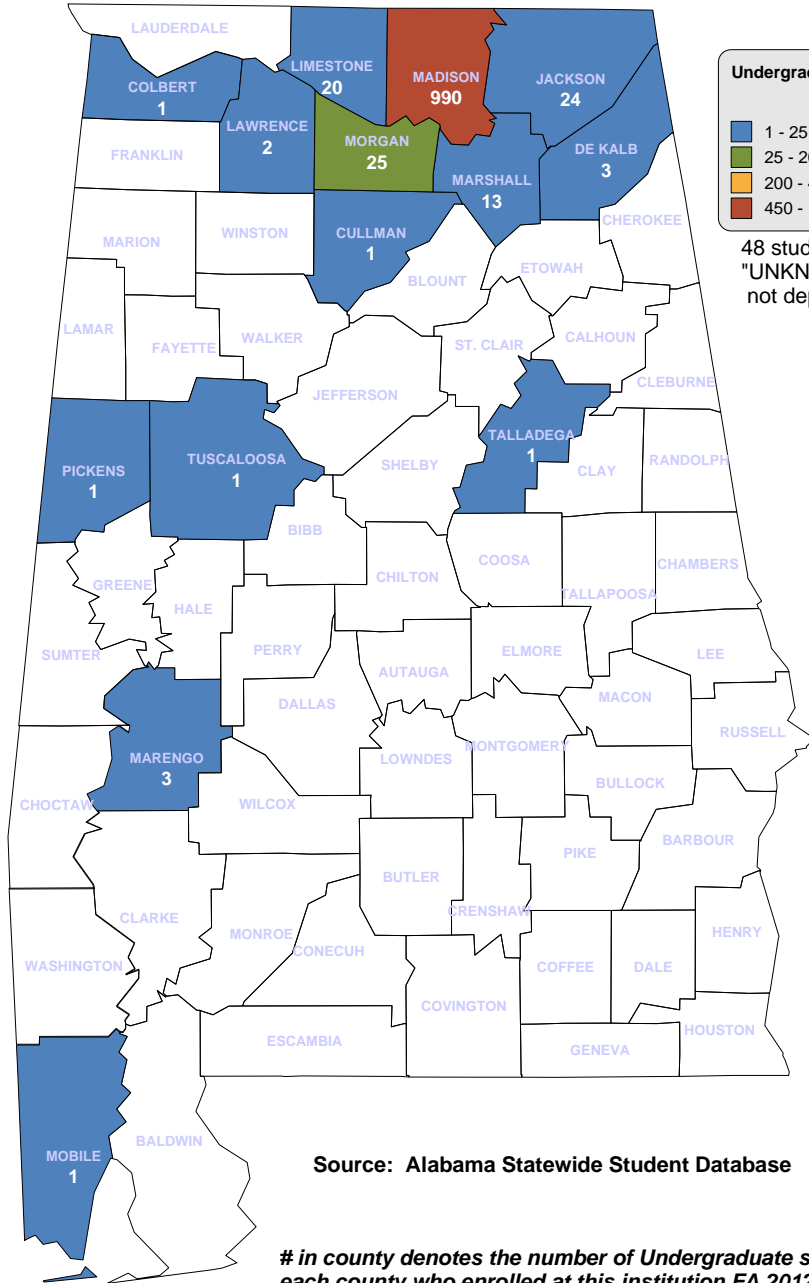

DRAKE STATE TECHNICAL COLLEGE

**Undergraduate Students by County
Fall 2012**

- 1 - 25
- 25 - 200
- 200 - 450
- 450 - 1,000

48 students with an "UNKNOWN" county are not depicted on this map.

UNDERGRADUATE ENROLLMENT ONLY

1,248 Students

**Students from Alabama:
1,134**

Source: Alabama Statewide Student Database

 # in county denotes the number of Undergraduate students from each county who enrolled at this institution FA 2012.