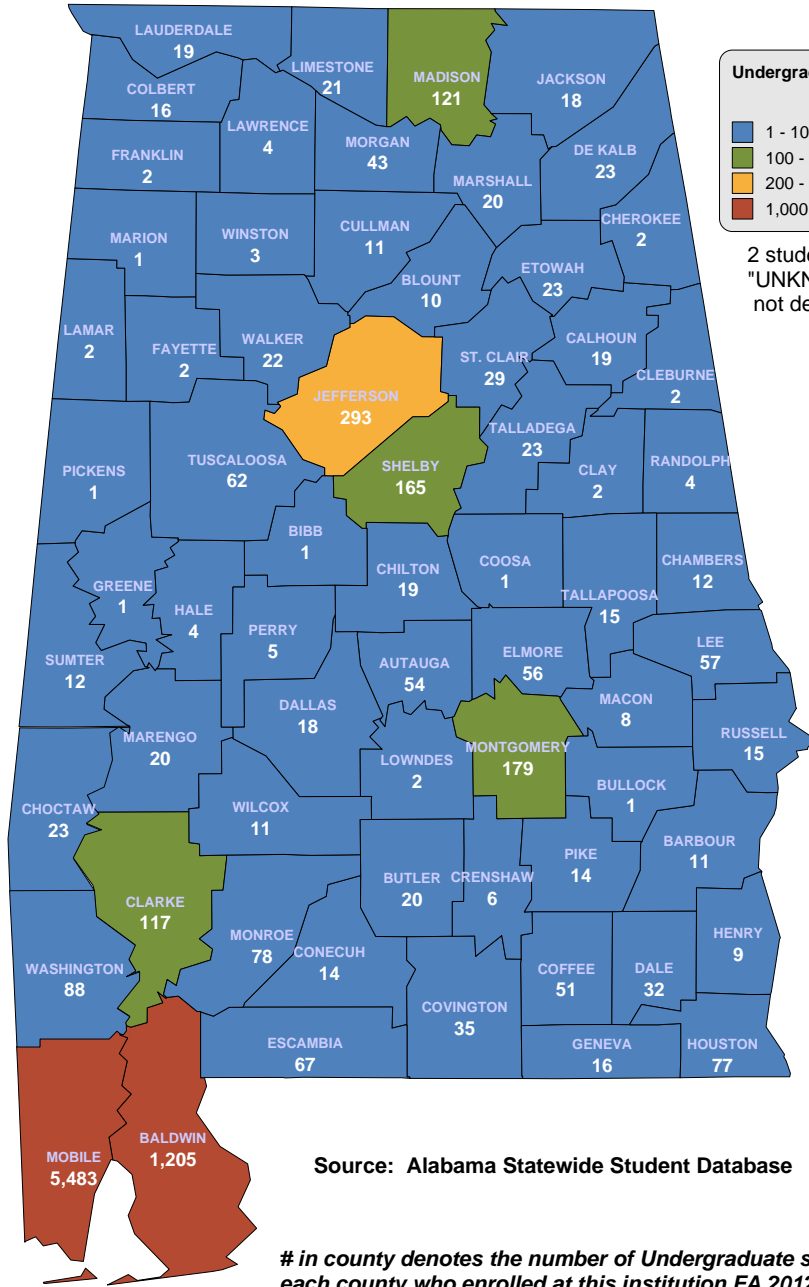

UNIVERSITY OF SOUTH ALABAMA

**Undergraduate Students by County
Fall 2012**

- 1 - 100
- 100 - 200
- 200 - 1,000
- 1,000 - 6,000

2 students with an "UNKNOWN" county are not depicted on this map.

UNDERGRADUATE ENROLLMENT ONLY

11,405 Students

**Students from Alabama:
8,802**

Source: Alabama Statewide Student Database

in county denotes the number of Undergraduate students from each county who enrolled at this institution FA 2012.