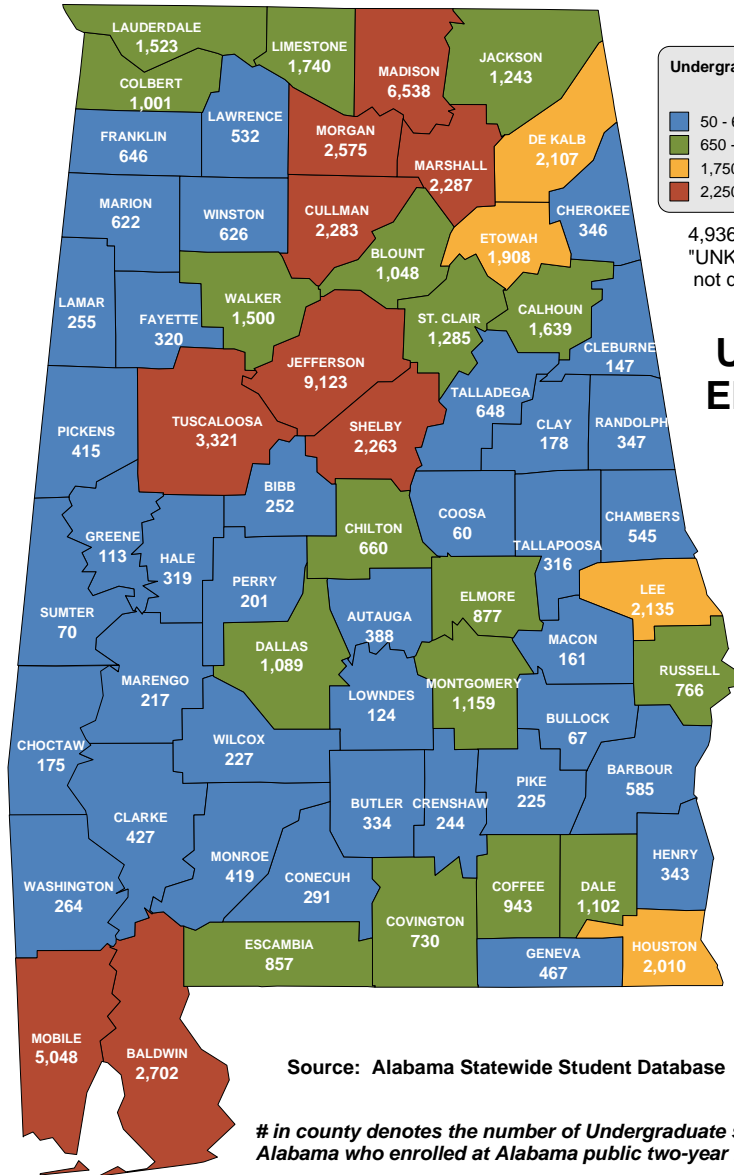

ALL ALABAMA PUBLIC 2-YEAR INSTITUTIONS

4,936 students with an "UNKNOWN" county are not depicted on this map.

UNDERGRADUATE ENROLLMENT ONLY

UNDERGRADUATE STUDENTS

Total: 86,871
From Alabama: 80,314

Source: Alabama Statewide Student Database

in county denotes the number of Undergraduate students from Alabama who enrolled at Alabama public two-year institutions FA 2012.