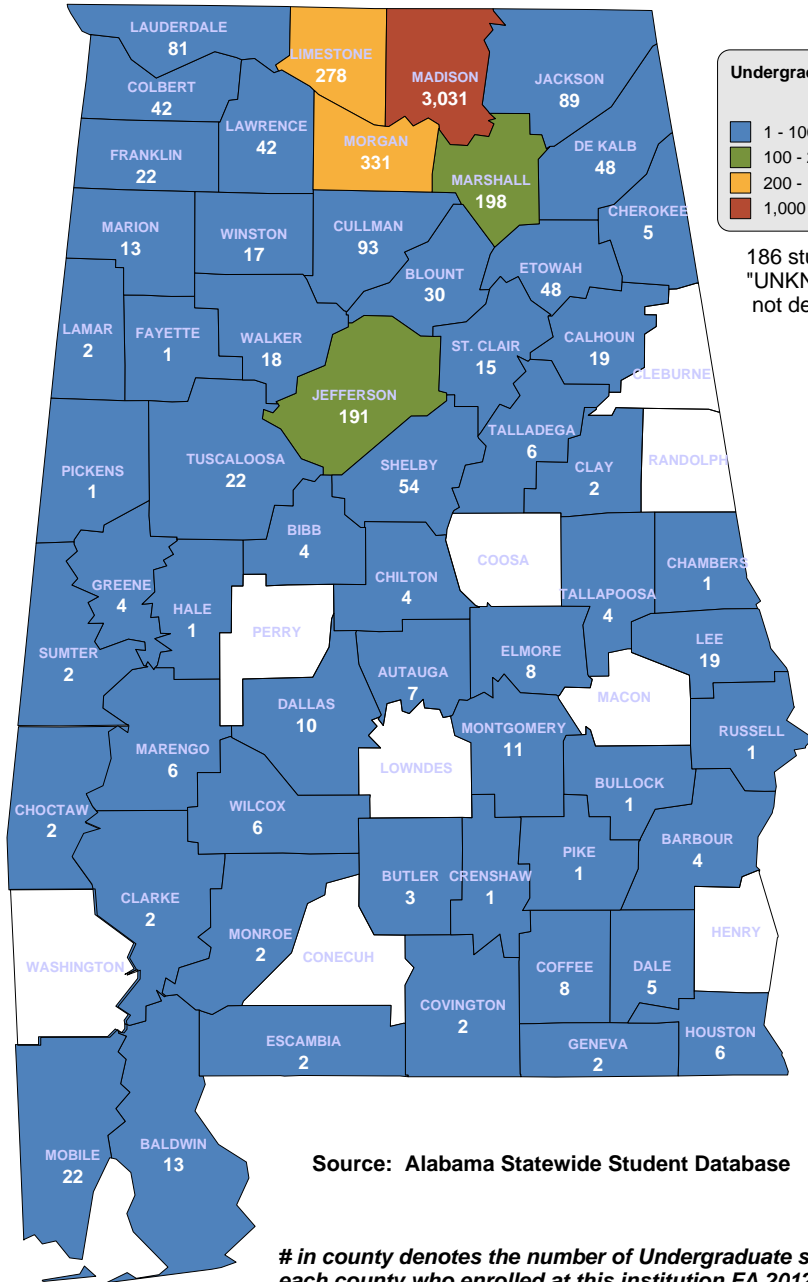

UNIVERSITY OF ALABAMA IN HUNTSVILLE

**Undergraduate Students by County
Fall 2012**

- 1 - 100
- 100 - 200
- 200 - 1,000
- 1,000 - 3,100

186 students with an "UNKNOWN" county are not depicted on this map.

UNDERGRADUATE ENROLLMENT ONLY

5,902 Students

**Students from Alabama:
5,049**

Source: Alabama Statewide Student Database

in county denotes the number of Undergraduate students from each county who enrolled at this institution FA 2012.