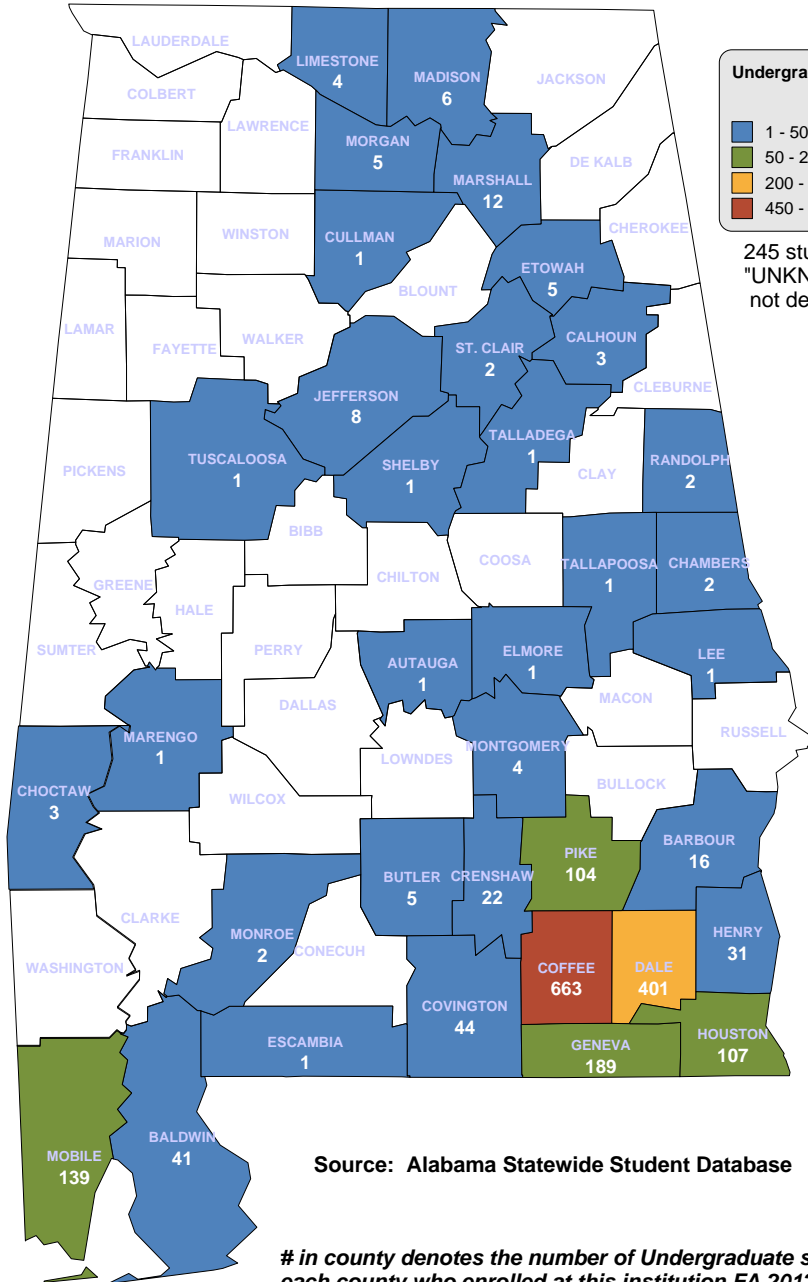

ENTERPRISE STATE COMMUNITY COLLEGE

**Undergraduate Students by County
Fall 2012**

- 1 - 50
- 50 - 200
- 200 - 450
- 450 - 1,000

245 students with an "UNKNOWN" county are not depicted on this map.

UNDERGRADUATE ENROLLMENT ONLY

2,484 Students

**Students from Alabama:
2,075**

Source: Alabama Statewide Student Database

in county denotes the number of Undergraduate students from each county who enrolled at this institution FA 2012.