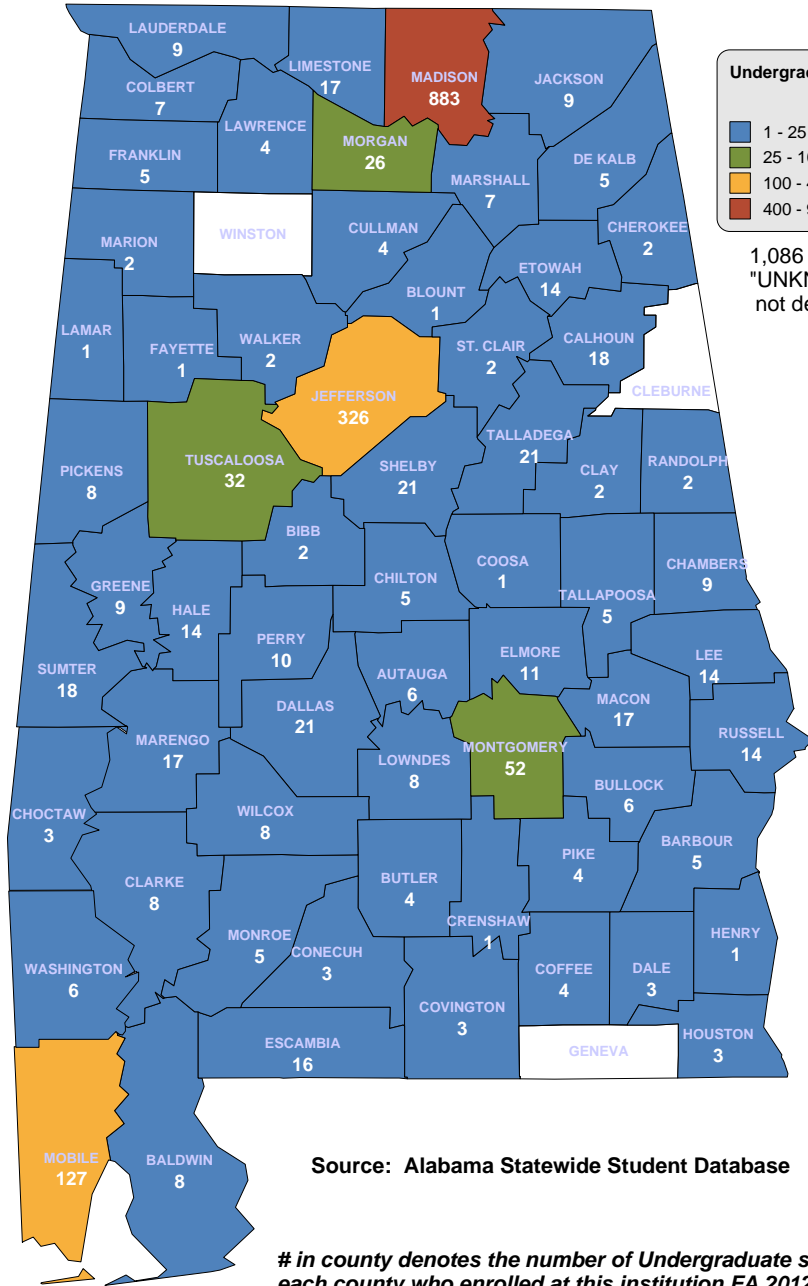

ALABAMA A&M UNIVERSITY

**Undergraduate Students by County
Fall 2012**

- 1 - 25
- 25 - 100
- 100 - 400
- 400 - 900

1,086 students with an "UNKNOWN" county are not depicted on this map.

UNDERGRADUATE ENROLLMENT ONLY

4,086 Students

**Students from Alabama:
2,968**

Source: Alabama Statewide Student Database

in county denotes the number of Undergraduate students from each county who enrolled at this institution FA 2012.