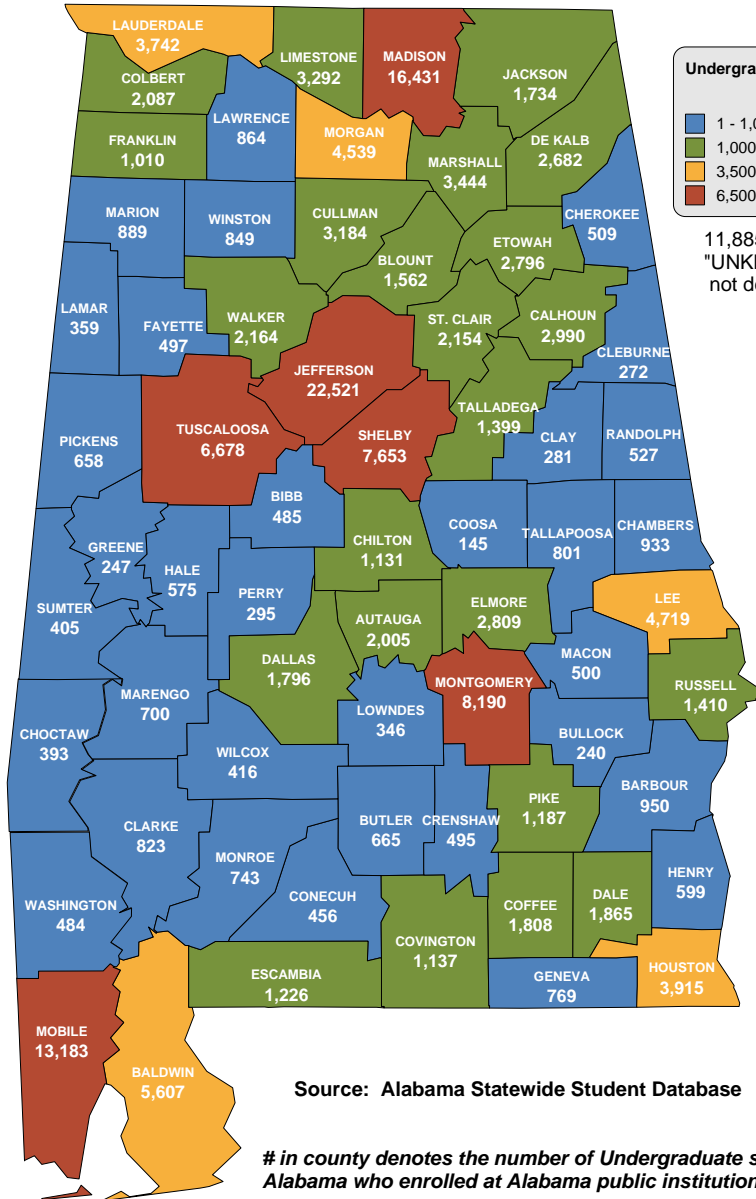

ALL ALABAMA PUBLIC INSTITUTIONS

**Undergraduate Students by County
Fall 2012**

- 1 - 1,000
- 1,000 - 3,500
- 3,500 - 6,500
- 6,500 - 25,000

11,885 students with an "UNKNOWN" county are not depicted on this map.

UNDERGRADUATE ENROLLMENT ONLY

UNDERGRADUATE STUDENTS

Total: 211,744
From Alabama: 174,105

Source: Alabama Statewide Student Database

in county denotes the number of Undergraduate students from Alabama who enrolled at Alabama public institutions FA 2012.