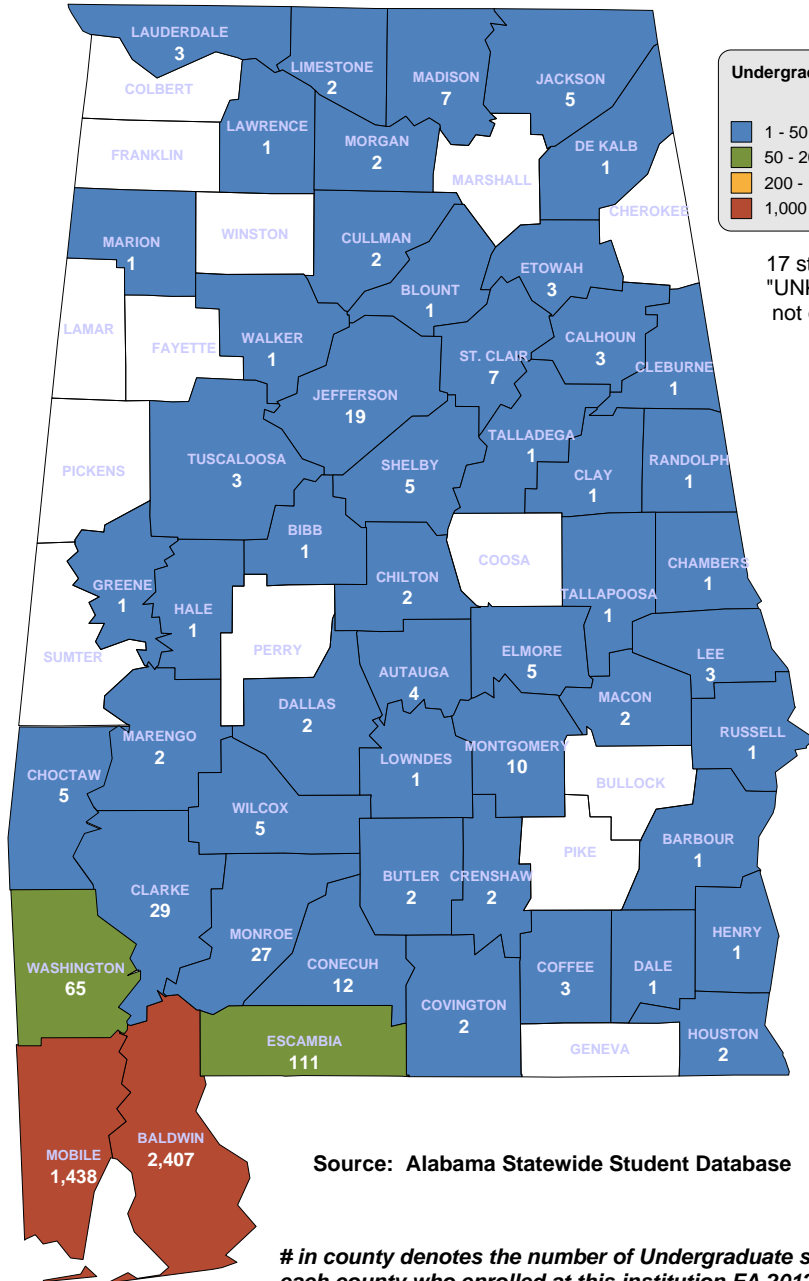

FAULKNER STATE COMMUNITY COLLEGE

**Undergraduate Students by County
Fall 2012**

- 1 - 50
- 50 - 200
- 200 - 1,000
- 1,000 - 2,600

17 students with an "UNKNOWN" county are not depicted on this map.

UNDERGRADUATE ENROLLMENT ONLY

4,404 Students

**Students from Alabama:
4,237**

Source: Alabama Statewide Student Database

in county denotes the number of Undergraduate students from each county who enrolled at this institution FA 2012.