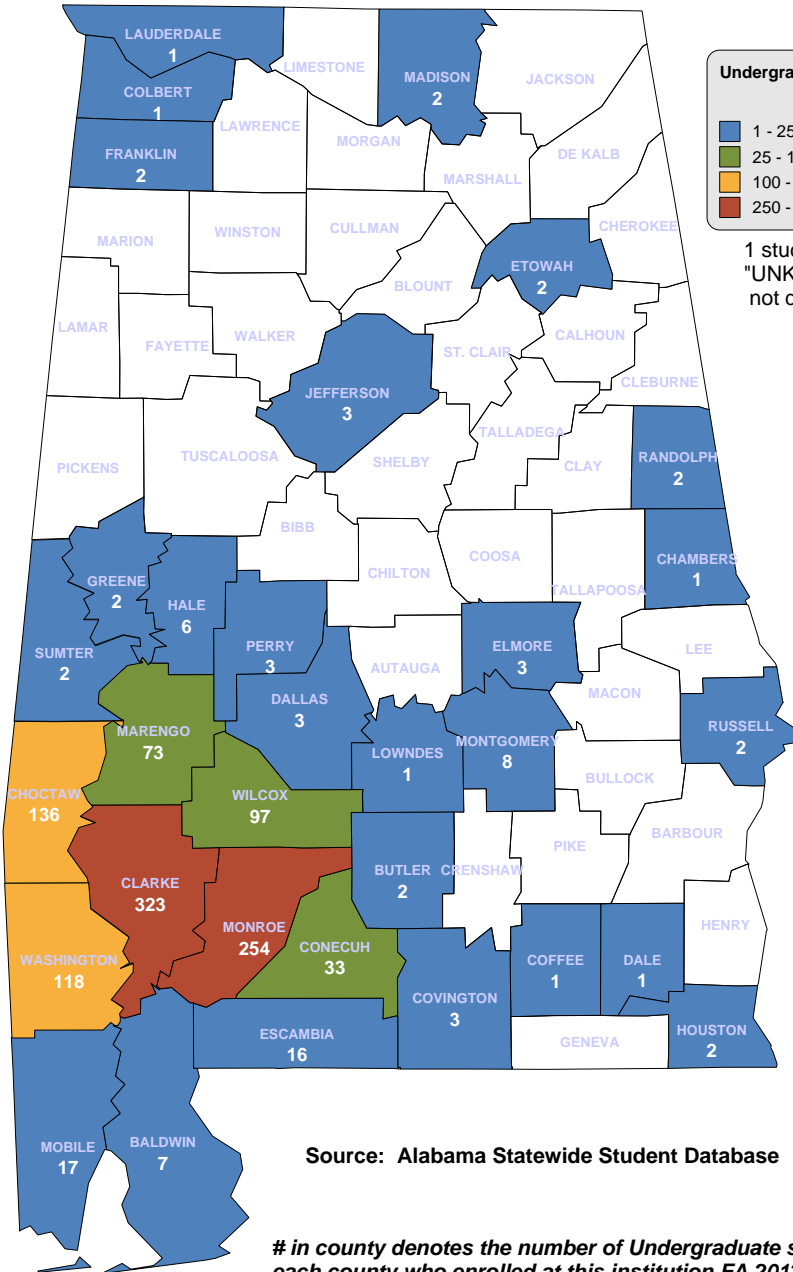

ALABAMA SOUTHERN COMMUNITY COLLEGE

**Undergraduate Students by County
Fall 2012**

- 1 - 25
- 25 - 100
- 100 - 250
- 250 - 500

1 student with an "UNKNOWN" county are not depicted on this map.

UNDERGRADUATE ENROLLMENT ONLY

1,312 Students

**Students from Alabama:
1,128**

Source: Alabama Statewide Student Database

in county denotes the number of Undergraduate students from each county who enrolled at this institution FA 2012.