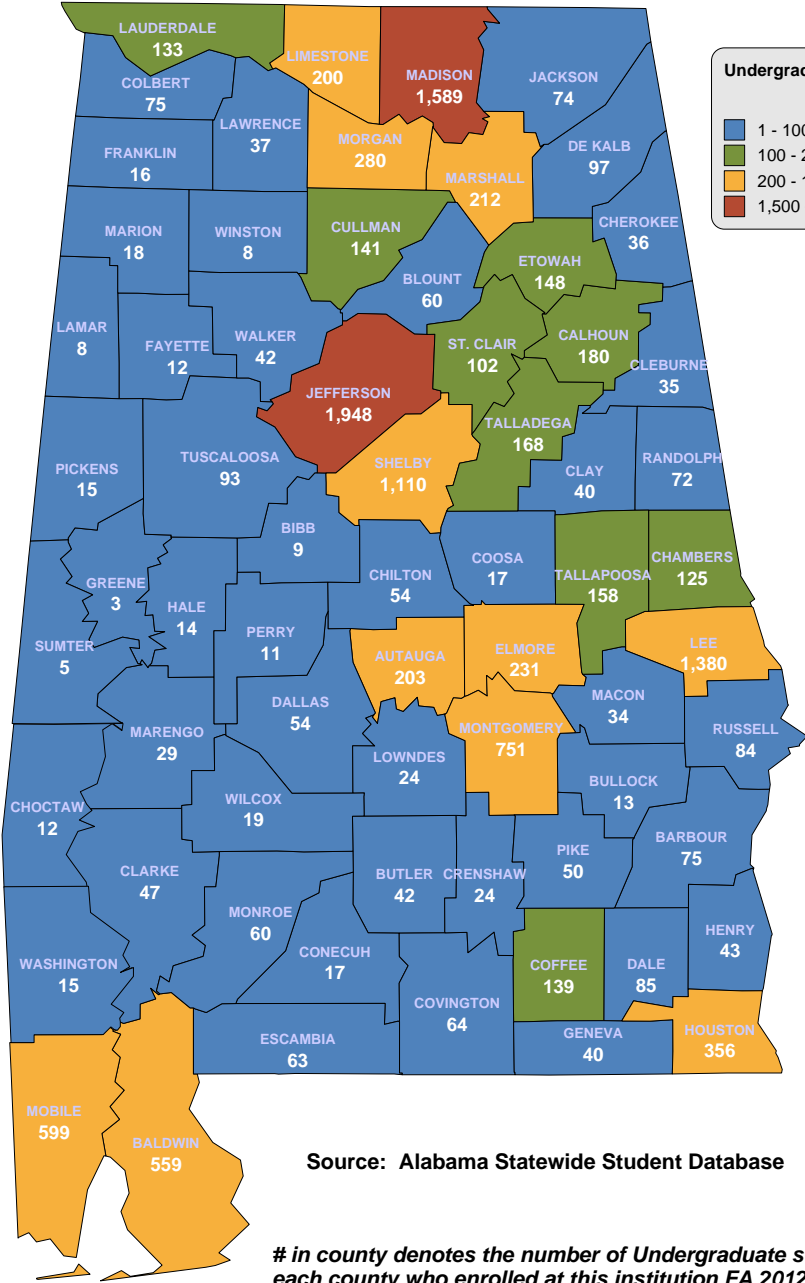

AUBURN UNIVERSITY

**Undergraduate Students by County
Fall 2012**

- 1 - 100
- 100 - 200
- 200 - 1,500
- 1,500 - 2,000

UNDERGRADUATE ENROLLMENT ONLY

20,175 Students

**Students from Alabama:
12,457**

Source: Alabama Statewide Student Database

in county denotes the number of Undergraduate students from each county who enrolled at this institution FA 2012.