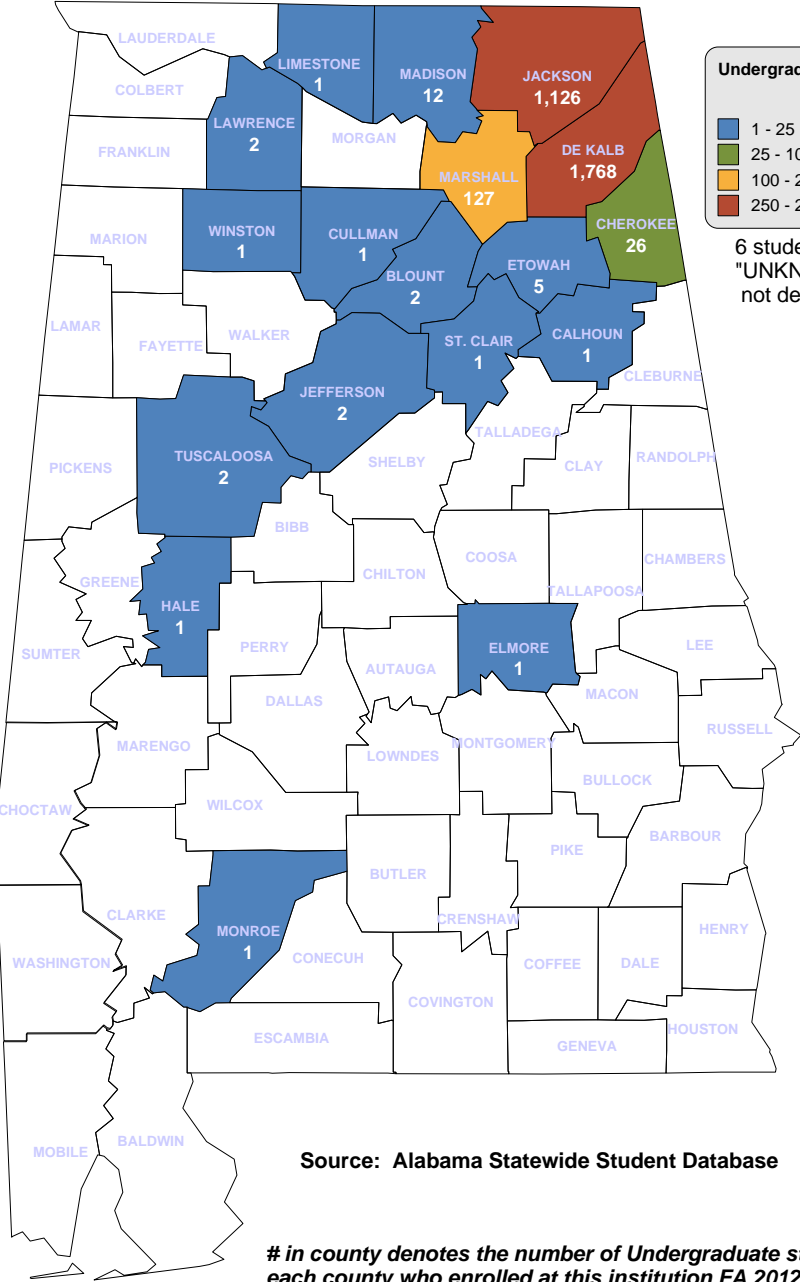

NORTHEAST ALABAMA COMMUNITY COLLEGE