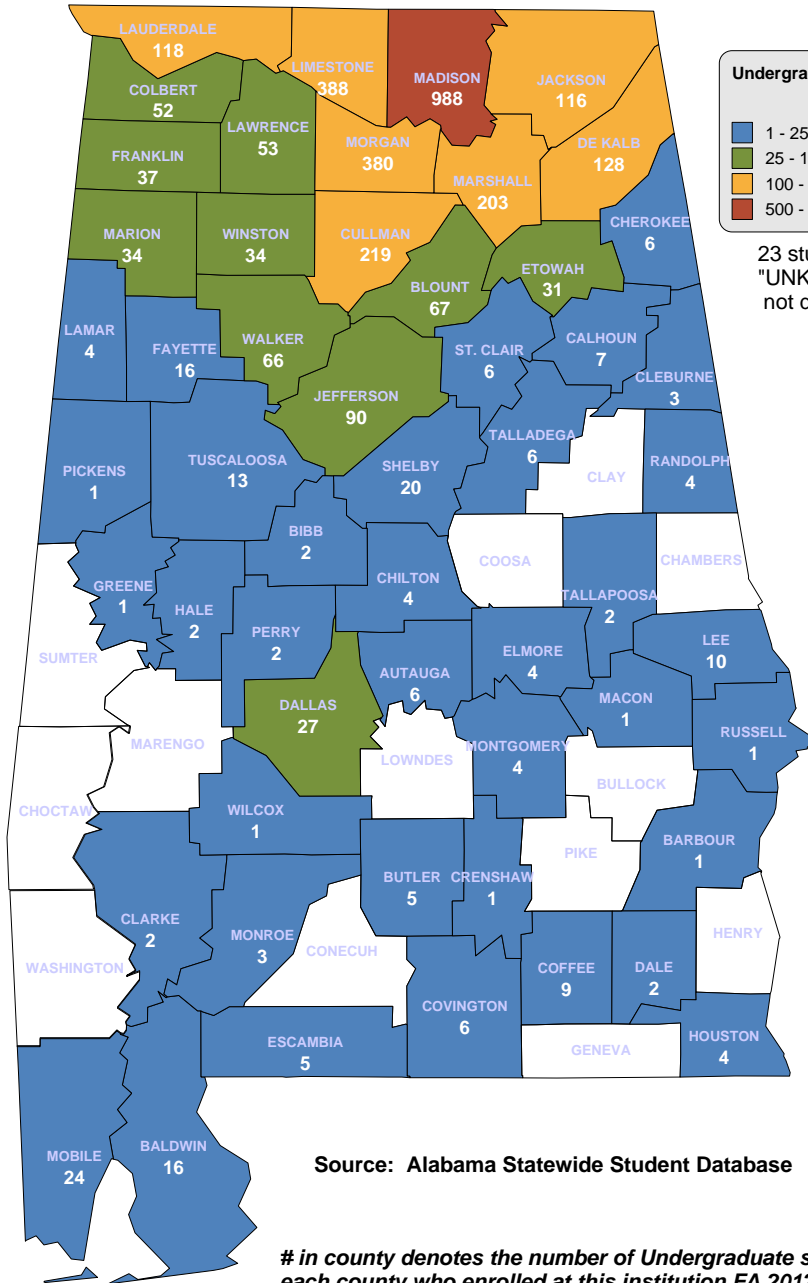

ATHENS STATE UNIVERSITY

**Undergraduate Students by County
Fall 2012**

- 1 - 25
- 25 - 100
- 100 - 500
- 500 - 1,000

23 students with an "UNKNOWN" county are not depicted on this map.

UNDERGRADUATE ENROLLMENT ONLY

3,415 Students

**Students from Alabama:
3,258**

Source: Alabama Statewide Student Database

in county denotes the number of Undergraduate students from each county who enrolled at this institution FA 2012.