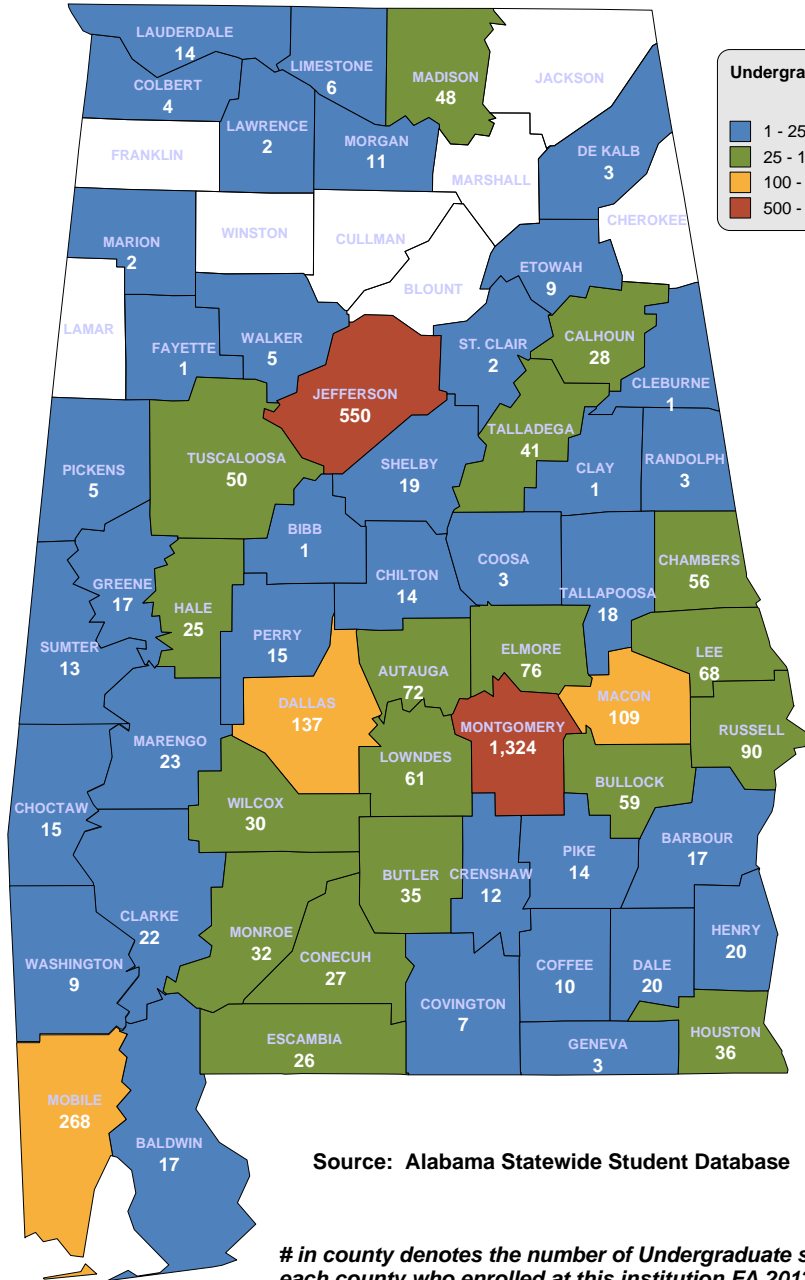

ALABAMA STATE UNIVERSITY

**Undergraduate Students by County
Fall 2012**

- 1 - 25
- 25 - 100
- 100 - 500
- 500 - 1,500

UNDERGRADUATE ENROLLMENT ONLY

5,130 Students

**Students from Alabama:
3,606**

Source: Alabama Statewide Student Database

in county denotes the number of Undergraduate students from each county who enrolled at this institution FA 2012.