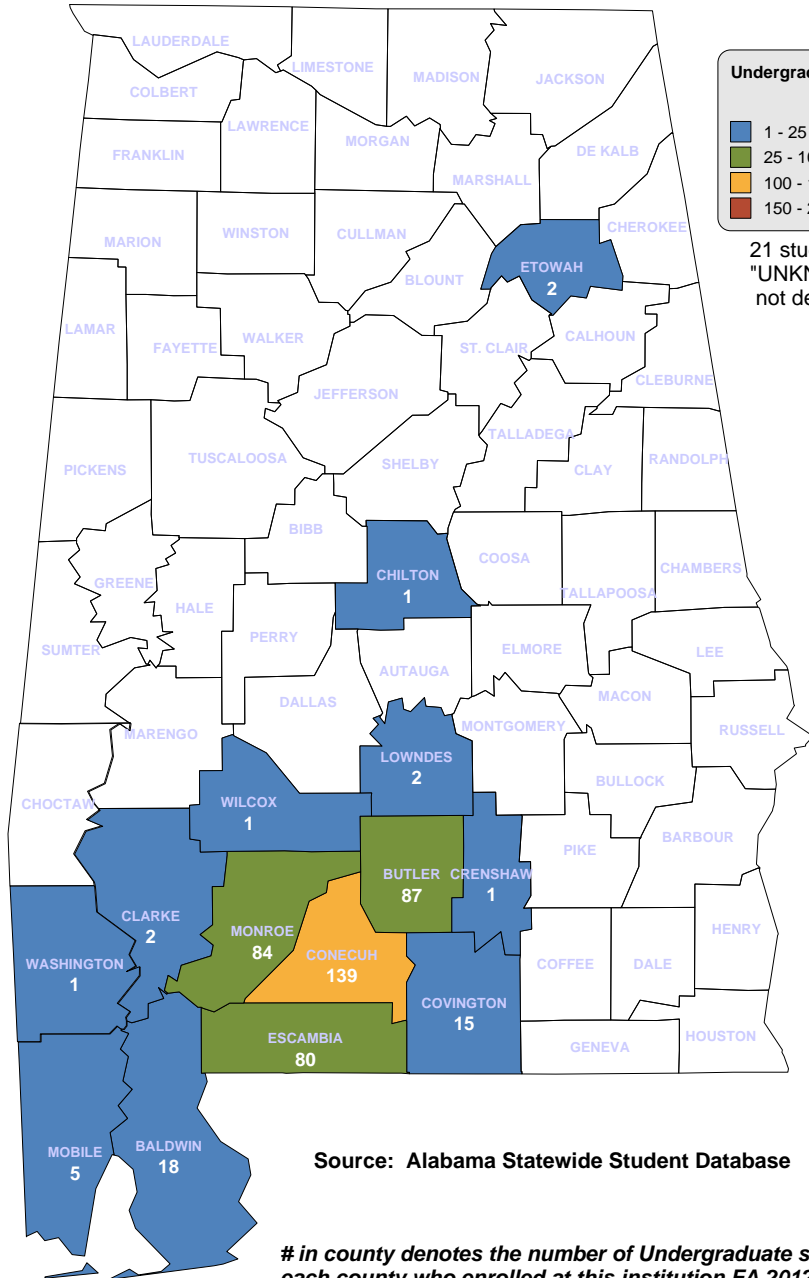

REID STATE TECHNICAL COLLEGE

**Undergraduate Students by County
Fall 2012**

- 1 - 25
- 25 - 100
- 100 - 150
- 150 - 250

21 students with an "UNKNOWN" county are not depicted on this map.

UNDERGRADUATE ENROLLMENT ONLY

495 Students

**Students from Alabama:
459**

Source: Alabama Statewide Student Database

in county denotes the number of Undergraduate students from each county who enrolled at this institution FA 2012.