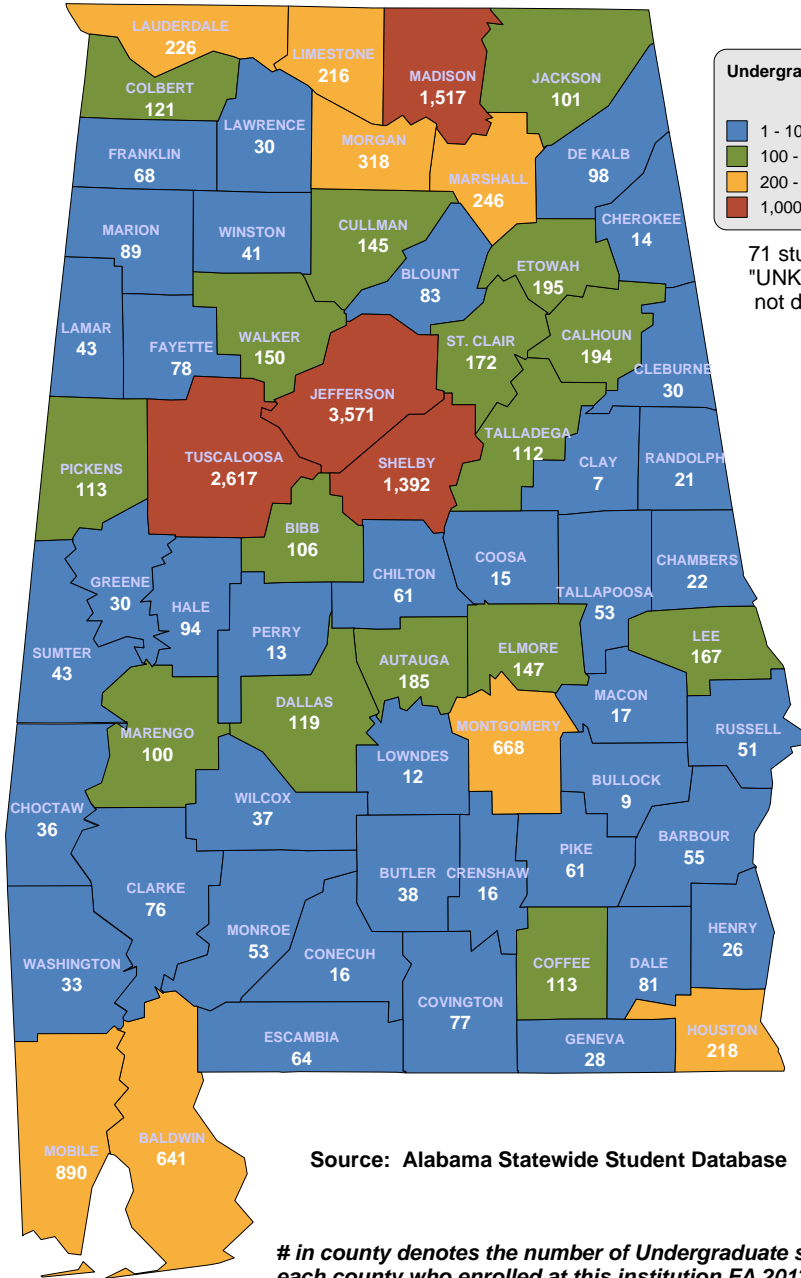

UNIVERSITY OF ALABAMA

Undergraduate Students by County Fall 2012

- 1 - 100
- 100 - 200
- 200 - 1,000
- 1,000 - 4,000

71 students with an "UNKNOWN" county are not depicted on this map.

UNDERGRADUATE ENROLLMENT ONLY

28,026 Students

Students from Alabama: 16,550

Source: Alabama Statewide Student Database

in county denotes the number of Undergraduate students from each county who enrolled at this institution FA 2012.