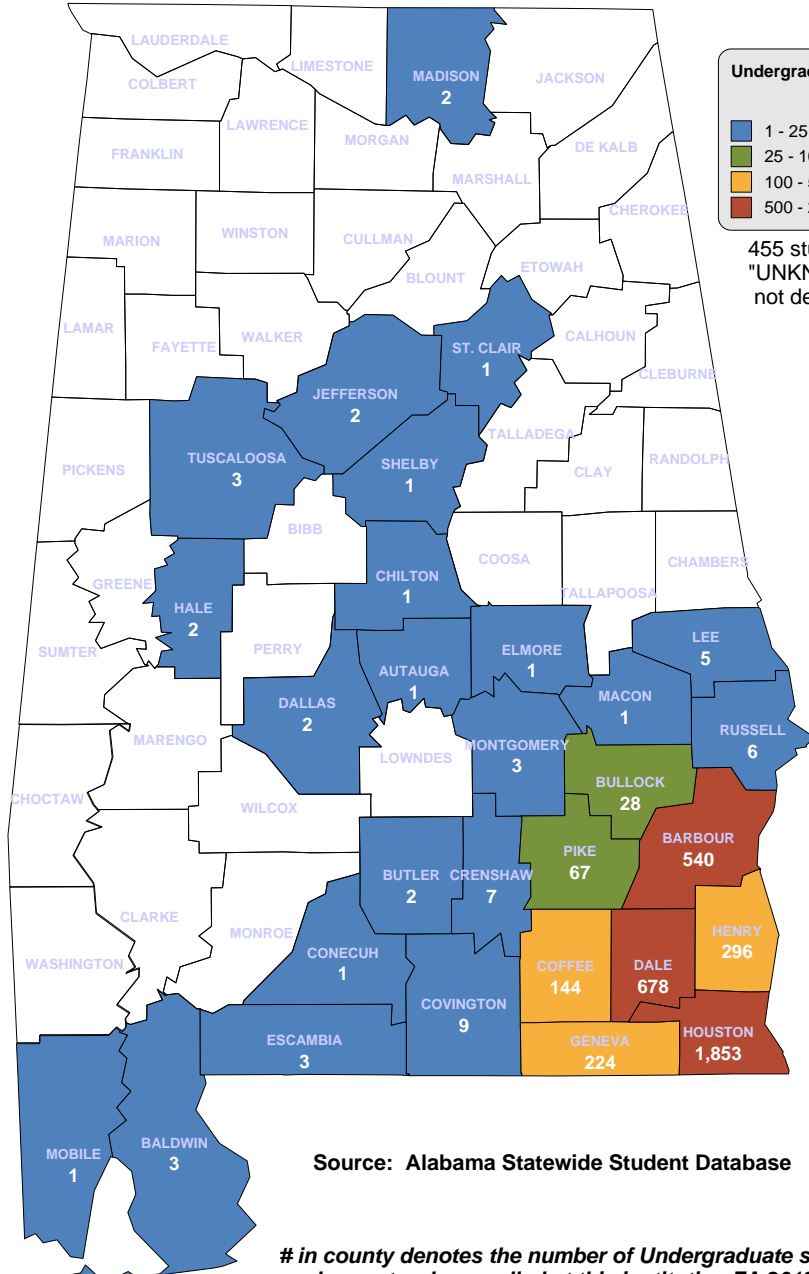

WALLACE COMMUNITY COLLEGE DOTHAN

**Undergraduate Students by County
Fall 2012**

- 1 - 25
- 25 - 100
- 100 - 500
- 500 - 2,000

455 students with an "UNKNOWN" county are not depicted on this map.

UNDERGRADUATE ENROLLMENT ONLY

4,583 Students

**Students from Alabama:
4,342**

Source: Alabama Statewide Student Database

in county denotes the number of Undergraduate students from