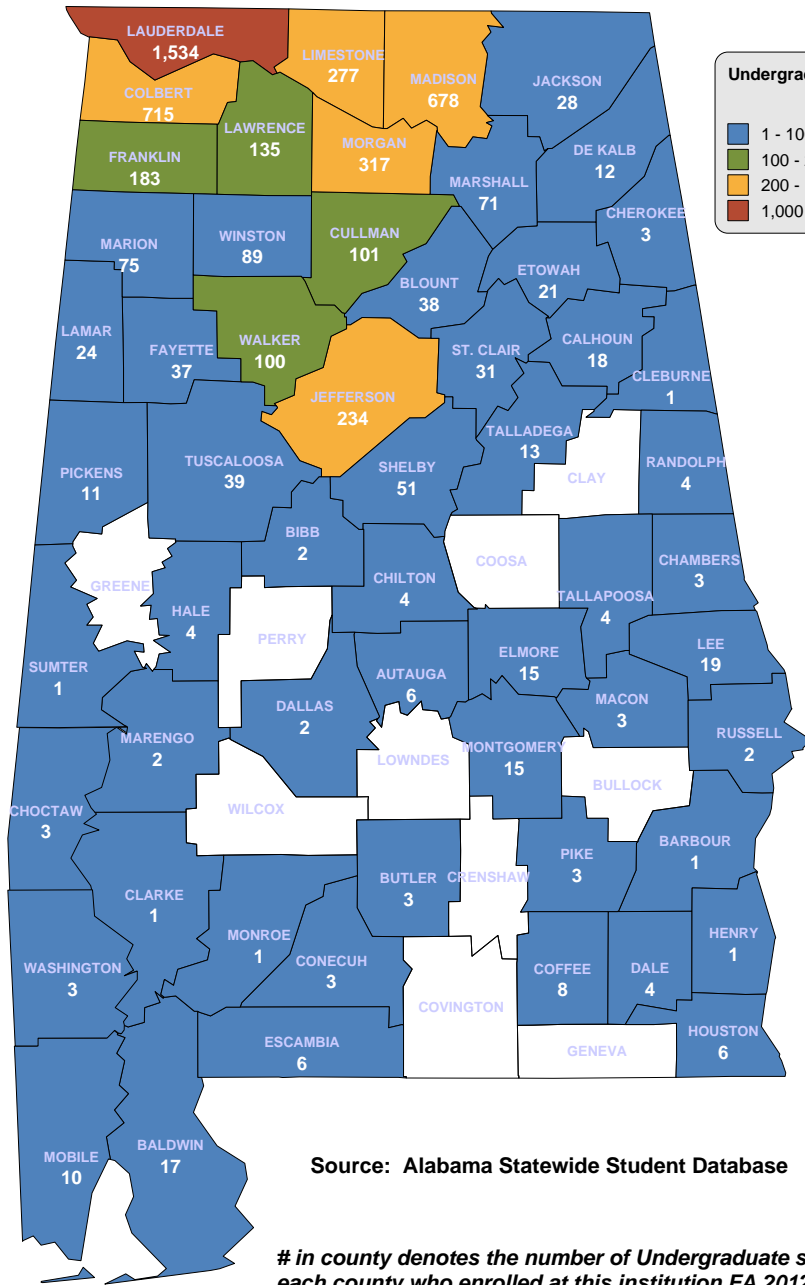

UNIVERSITY OF NORTH ALABAMA

**Undergraduate Students by County
Fall 2012**

- 1 - 100
- 100 - 200
- 200 - 1,000
- 1,000 - 2,000

UNDERGRADUATE ENROLLMENT ONLY

6,173 Students

**Students from Alabama:
4,992**

Source: Alabama Statewide Student Database

in county denotes the number of Undergraduate students from each county who enrolled at this institution FA 2012.