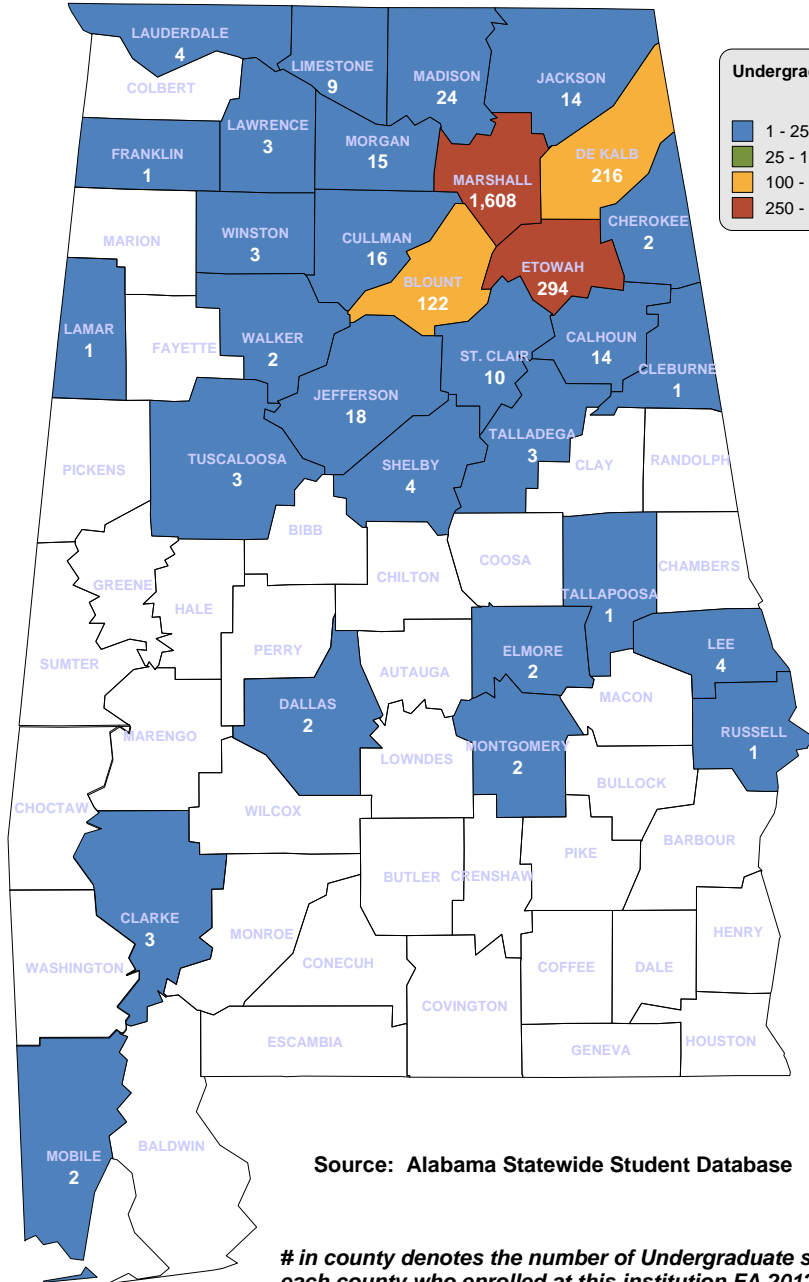

SNEAD STATE COMMUNITY COLLEGE