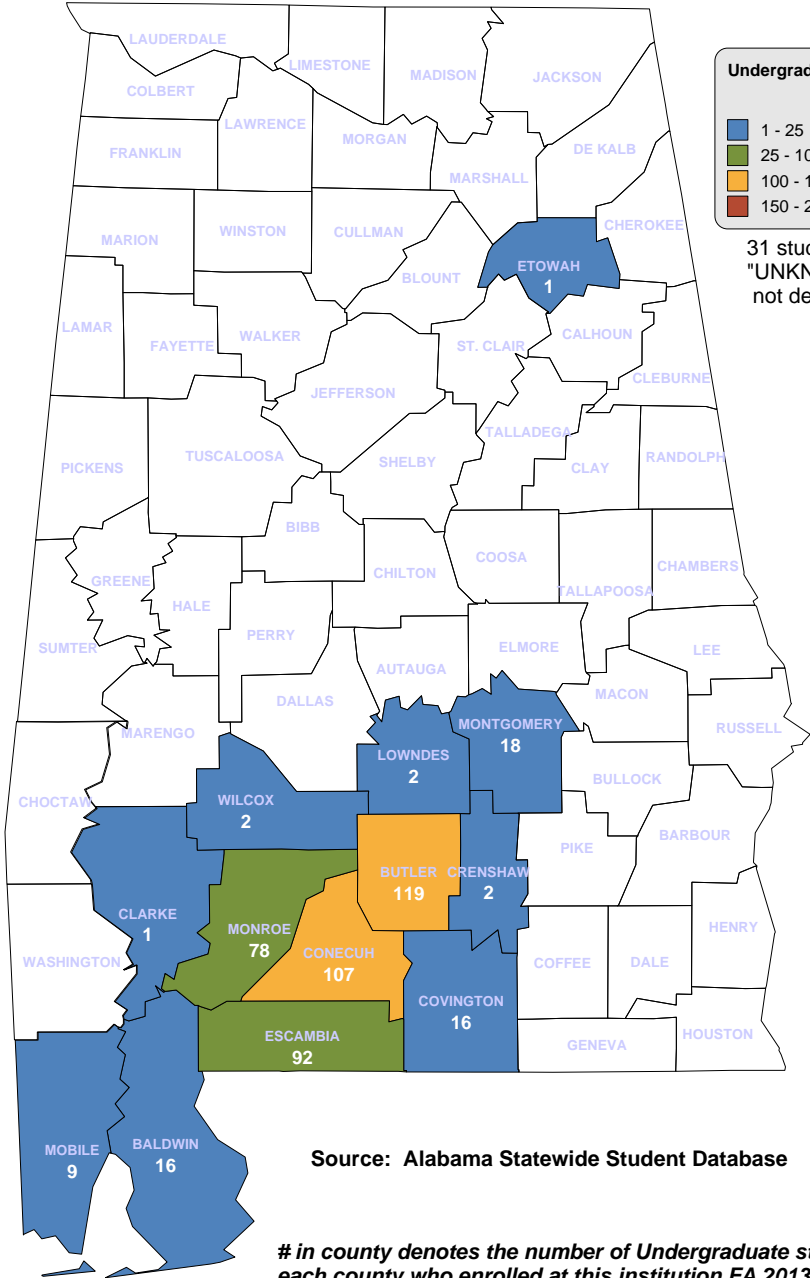

REID STATE TECHNICAL COLLEGE

**Undergraduate Students by County
Fall 2013**

- 1 - 25
- 25 - 100
- 100 - 150
- 150 - 250

31 students with an "UNKNOWN" county are not depicted on this map.

UNDERGRADUATE ENROLLMENT ONLY

518 Students

**Students from Alabama:
494**

Source: Alabama Statewide Student Database

 # in county denotes the number of Undergraduate students from each county who enrolled at this institution FA 2013.