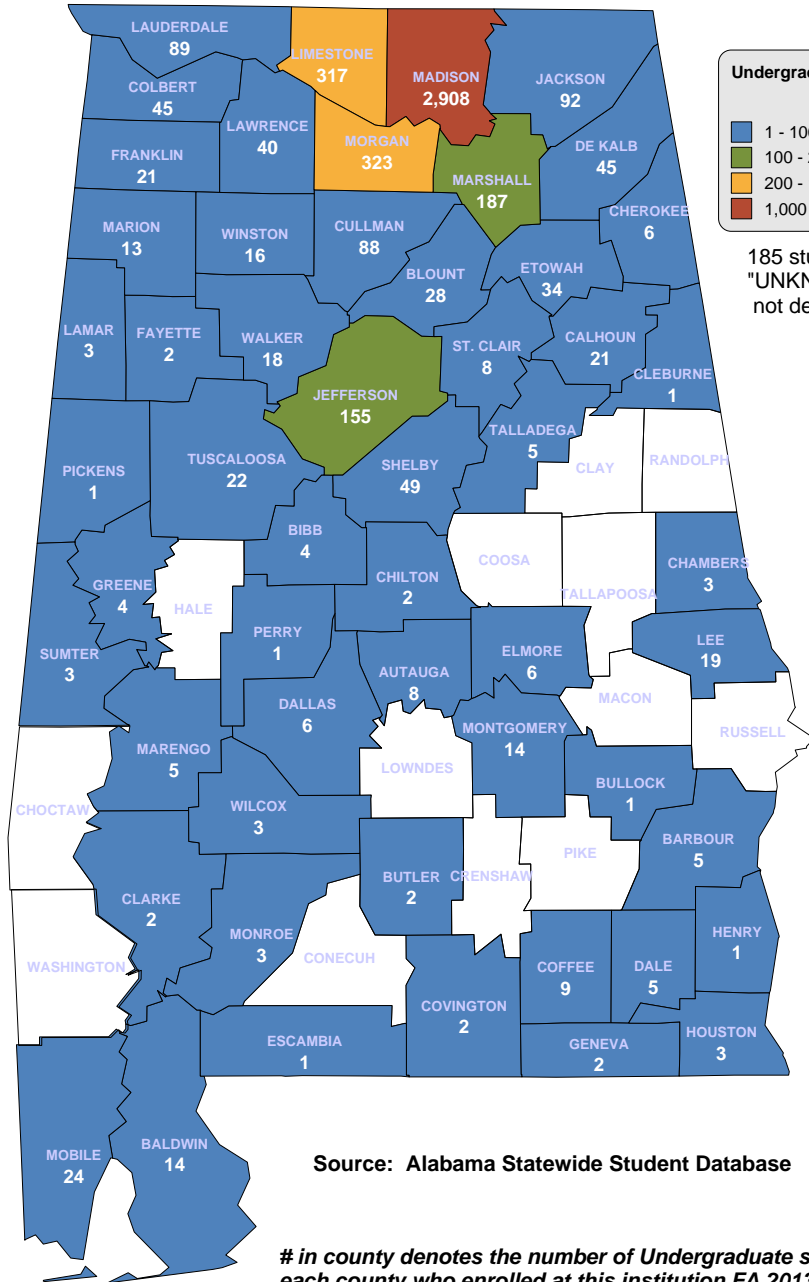

UNIVERSITY OF ALABAMA IN HUNTSVILLE

**Undergraduate Students by County
Fall 2013**

- 1 - 100
- 100 - 200
- 200 - 1,000
- 1,000 - 3,100

185 students with an "UNKNOWN" county are not depicted on this map.

UNDERGRADUATE ENROLLMENT ONLY

5,710 Students

**Students from Alabama:
4,874**

Source: Alabama Statewide Student Database

in county denotes the number of Undergraduate students from each county who enrolled at this institution FA 2013.