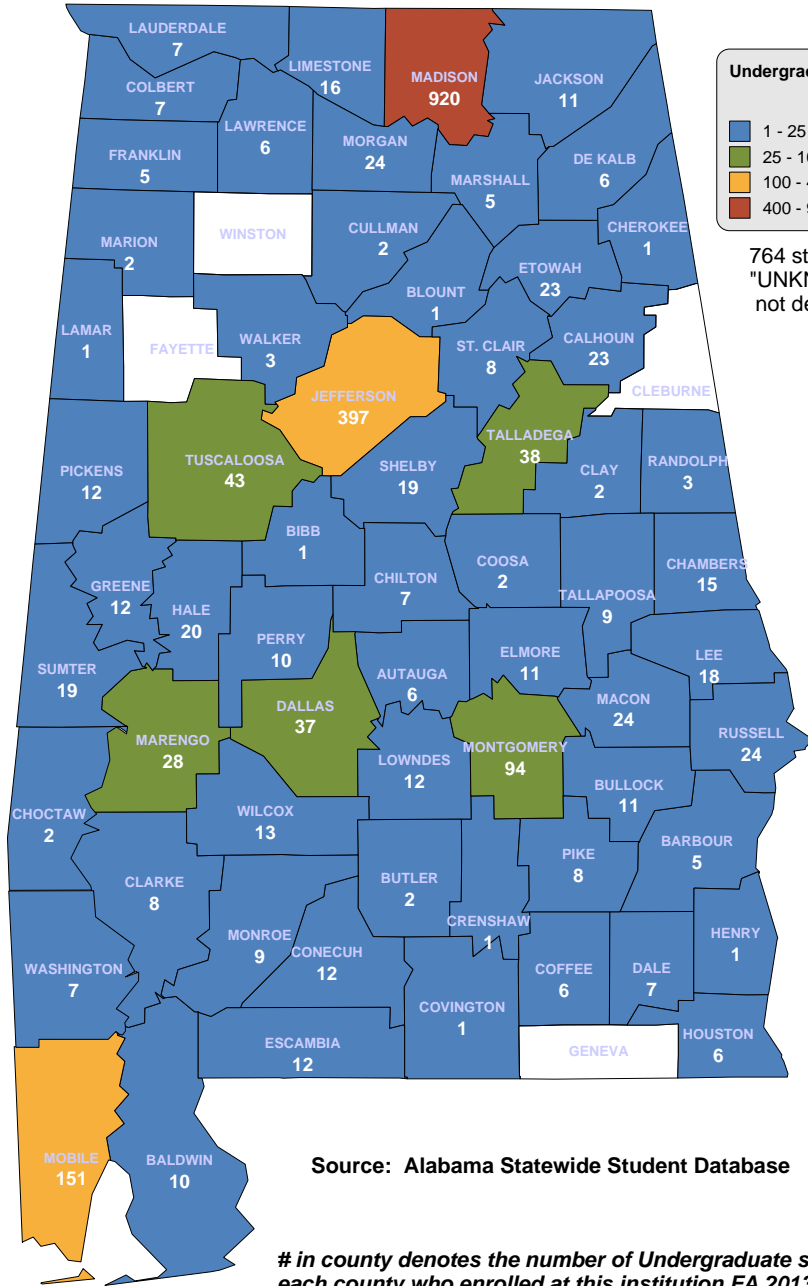

ALABAMA A&M UNIVERSITY

**Undergraduate Students by County
Fall 2013**

- 1 - 25
- 25 - 100
- 100 - 400
- 400 - 950

764 students with an "UNKNOWN" county are not depicted on this map.

UNDERGRADUATE ENROLLMENT ONLY