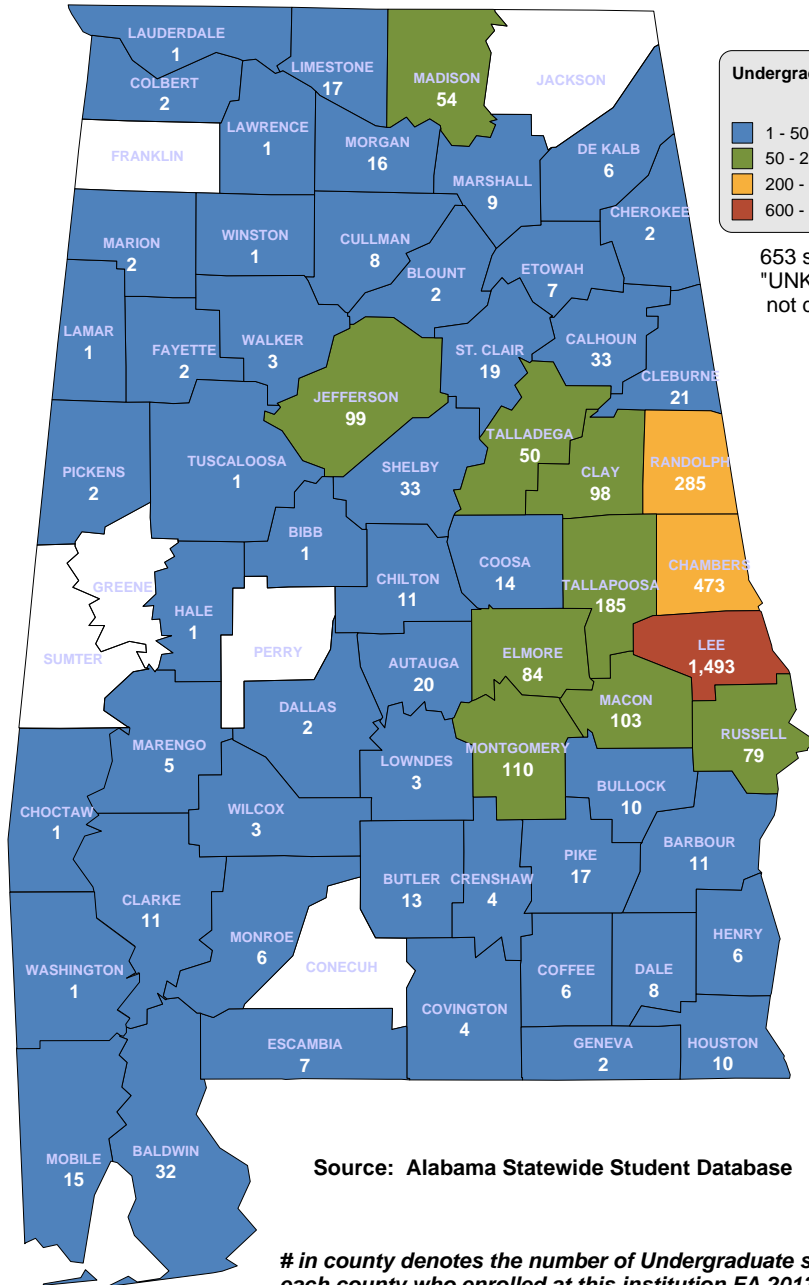

SOUTHERN UNION STATE COMMUNITY COLLEGE

**Undergraduate Students by County
Fall 2013**

- 1 - 50
- 50 - 200
- 200 - 600
- 600 - 2,000

653 students with an "UNKNOWN" county are not depicted on this map.

UNDERGRADUATE ENROLLMENT ONLY

4,805 Students

**Students from Alabama:
4,179**

Source: Alabama Statewide Student Database

in county denotes the number of Undergraduate students from each county who enrolled at this institution FA 2013.