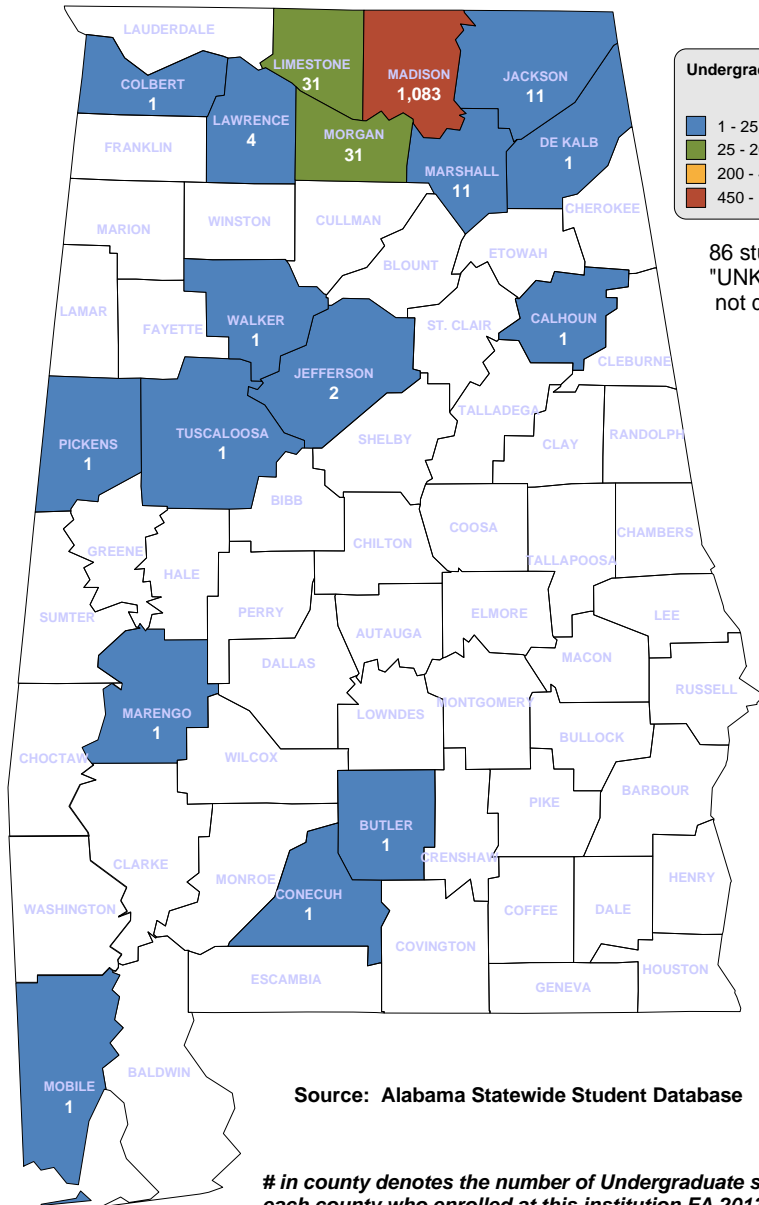

DRAKE STATE COMMUNITY AND TECHNICAL COLLEGE

86 students with an "UNKNOWN" county are not depicted on this map.

UNDERGRADUATE ENROLLMENT ONLY

1,383 Students

**Students from Alabama:
1,269**

Source: Alabama Statewide Student Database

in county denotes the number of Undergraduate students from each county who enrolled at this institution FA 2013.