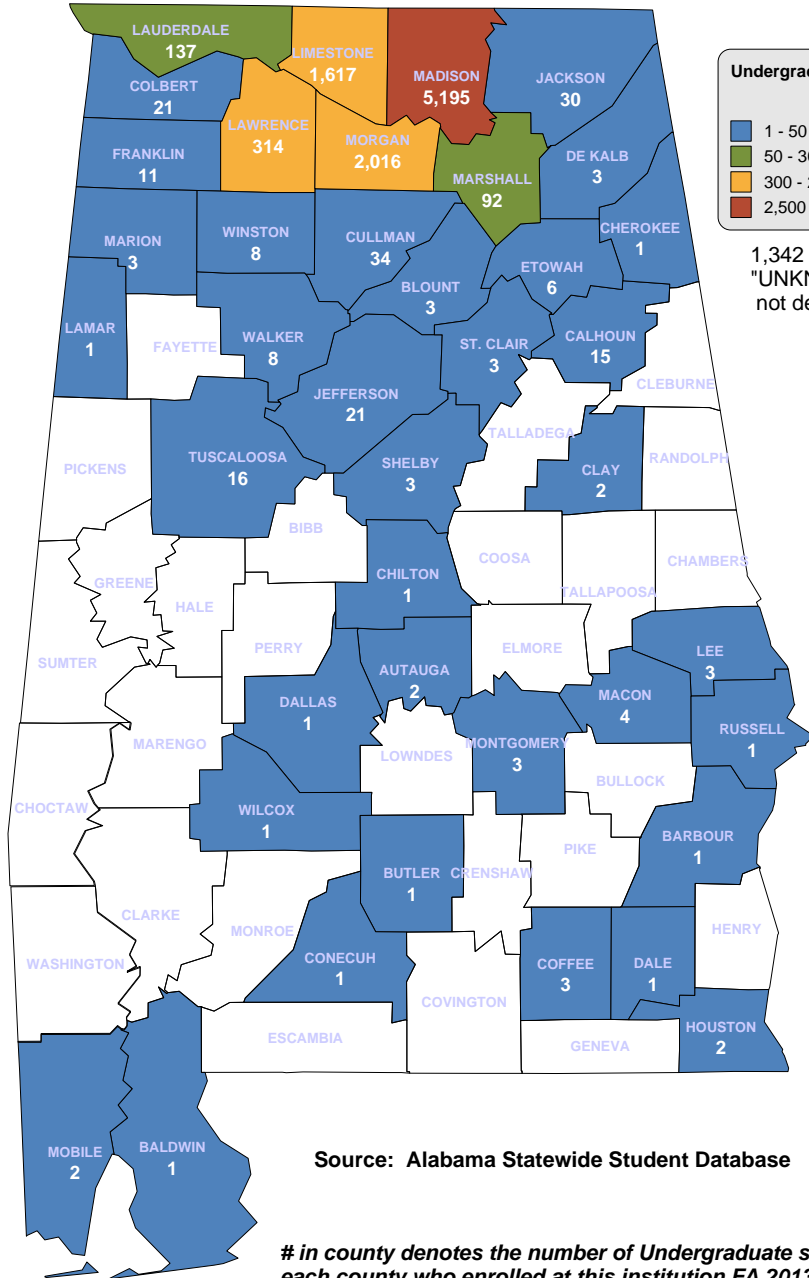

CALHOUN COMMUNITY COLLEGE

**Undergraduate Students by County
Fall 2013**

- 1 - 50
- 50 - 300
- 300 - 2,500
- 2,500 - 6,000

1,342 students with an "UNKNOWN" county are not depicted on this map.

UNDERGRADUATE ENROLLMENT ONLY

11,186 Students

**Students from Alabama:
10,930**

Source: Alabama Statewide Student Database

in county denotes the number of Undergraduate students from each county who enrolled at this institution FA 2013.