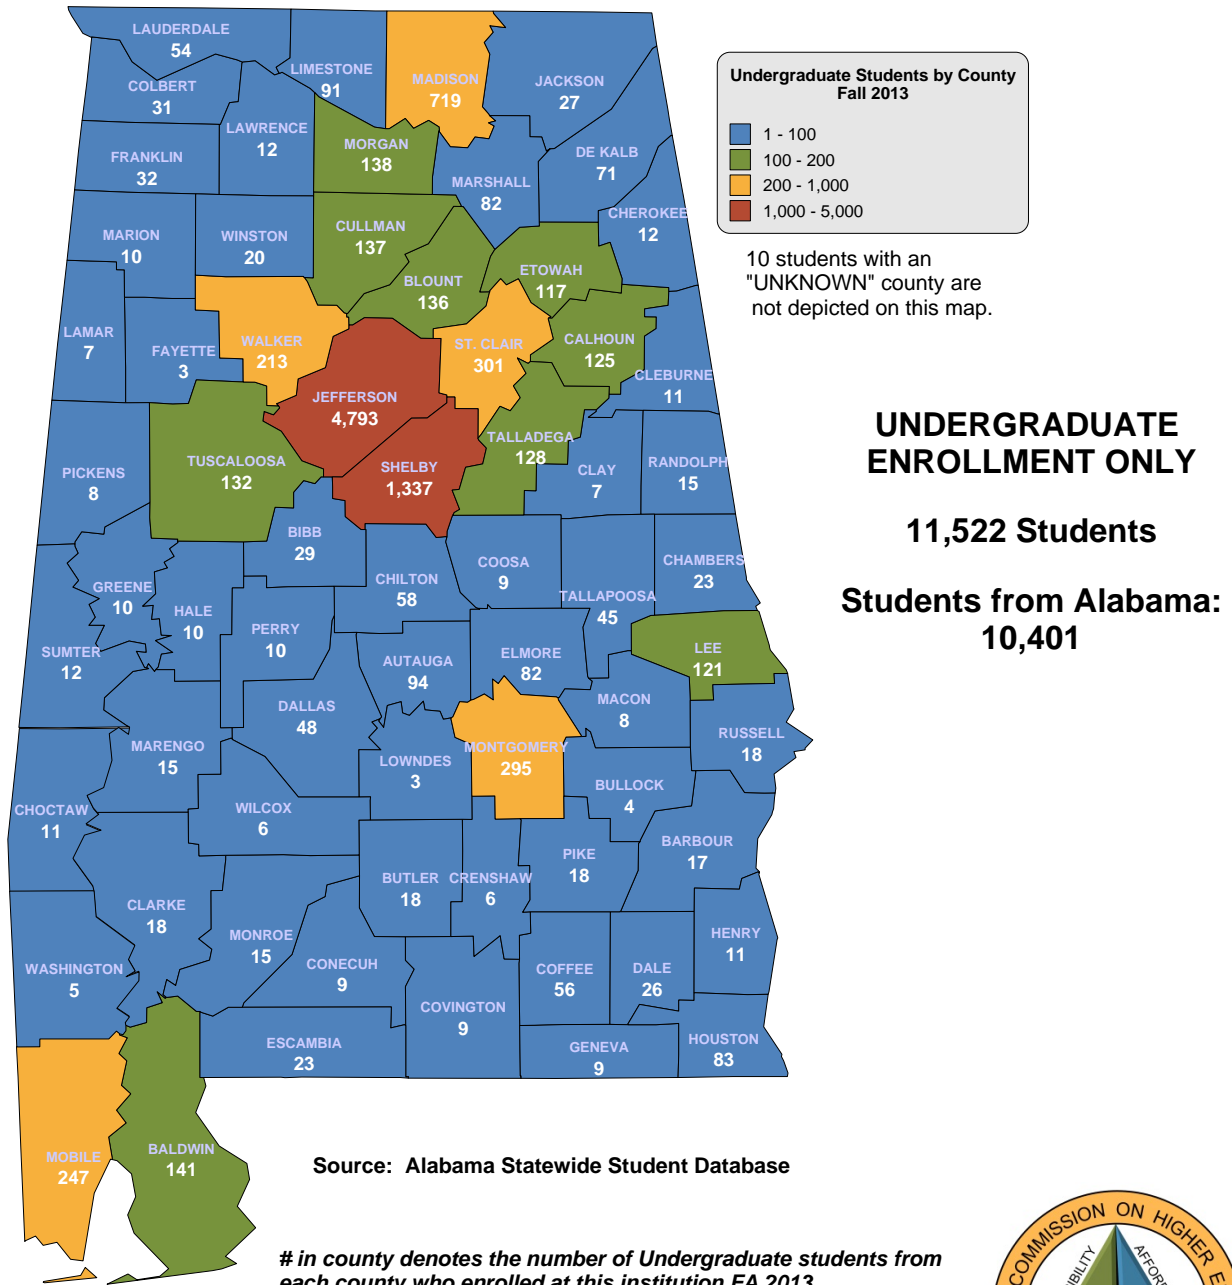

29,443 Students

Students from Alabama: 15,786

Source: Alabama Statewide Student Database

in county denotes the number of Undergraduate students from each county who enrolled at this institution FA 2013.

UNIVERSITY OF ALABAMA AT BIRMINGHAM