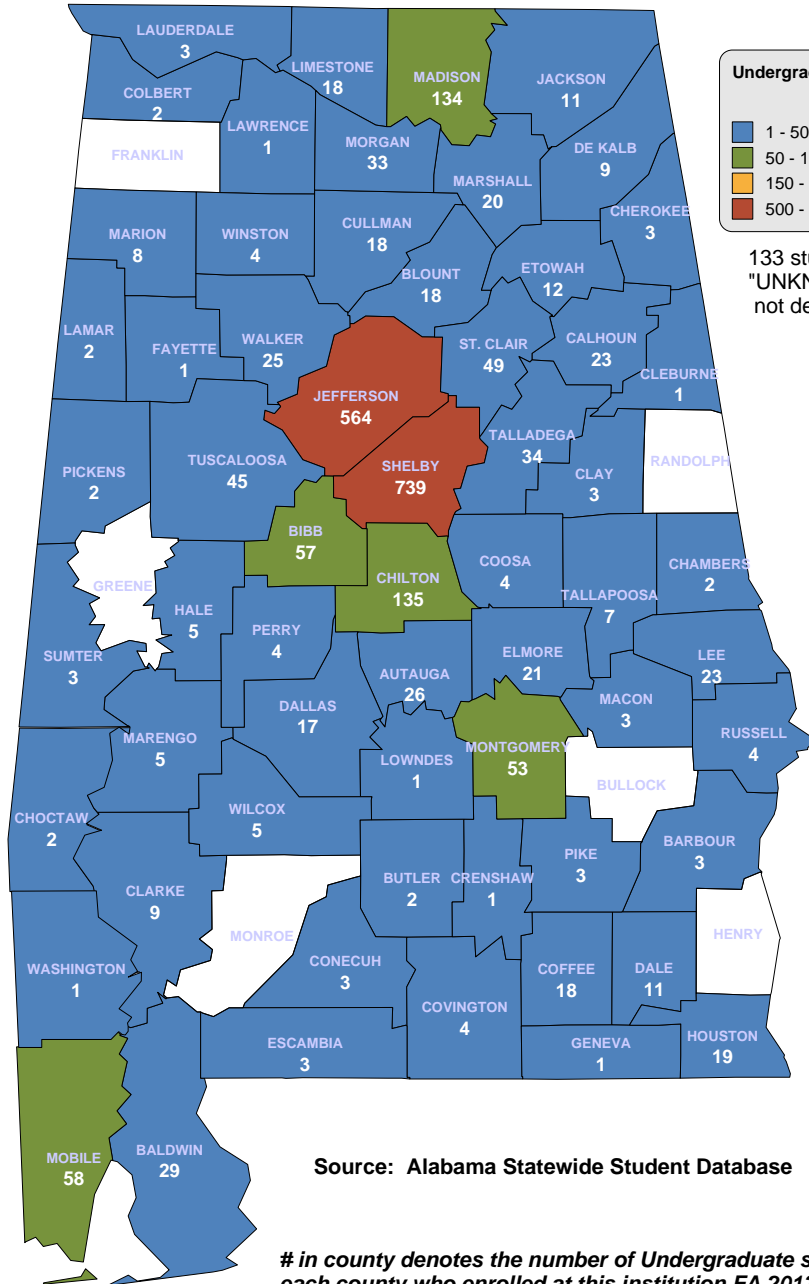

UNIVERSITY OF MONTEVALLO

**Undergraduate Students by County
Fall 2013**

- 1 - 50
- 50 - 150
- 150 - 500
- 500 - 1,000

133 students with an "UNKNOWN" county are not depicted on this map.

UNDERGRADUATE ENROLLMENT ONLY