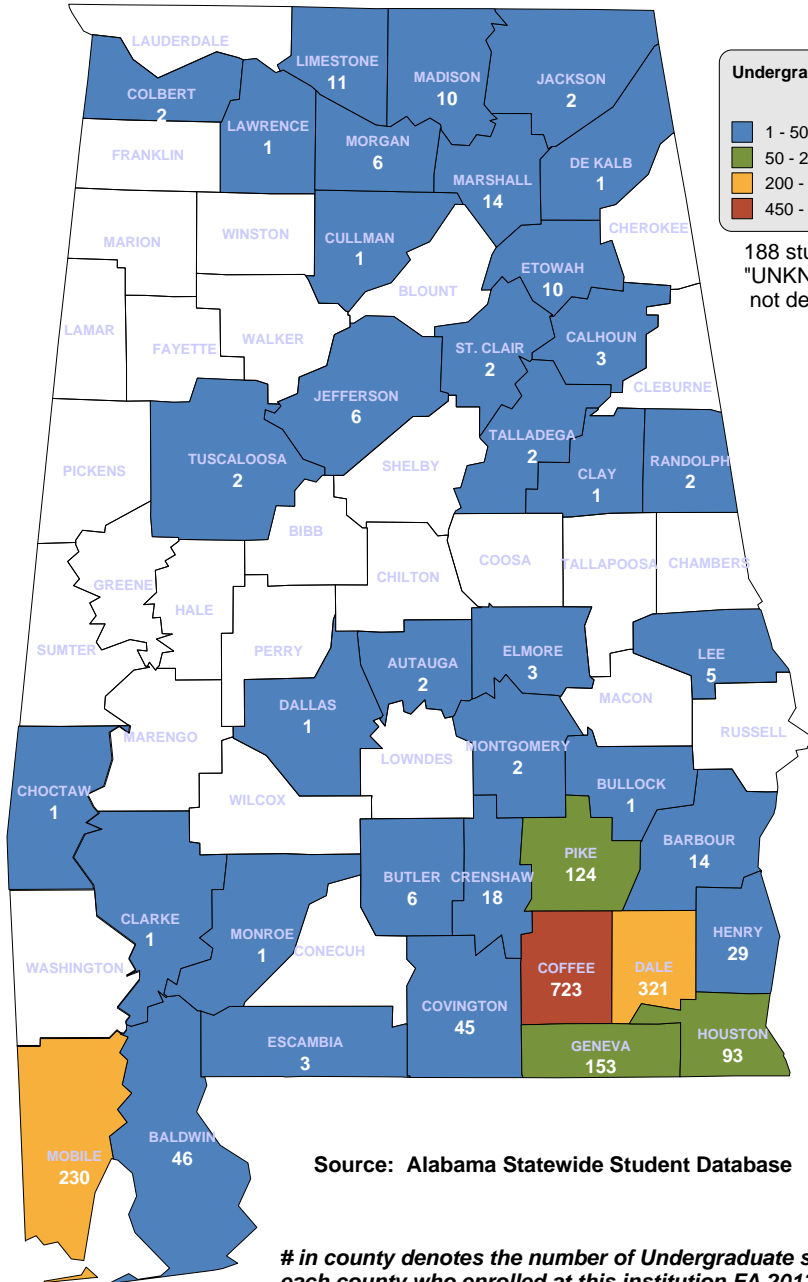

ENTERPRISE STATE COMMUNITY COLLEGE

**Undergraduate Students by County
Fall 2013**

- 1 - 50
- 50 - 200
- 200 - 450
- 450 - 1,000

188 students with an "UNKNOWN" county are not depicted on this map.

UNDERGRADUATE ENROLLMENT ONLY

2,333 Students

**Students from Alabama:
2,086**

Source: Alabama Statewide Student Database

in county denotes the number of Undergraduate students from each county who enrolled at this institution FA 2013.