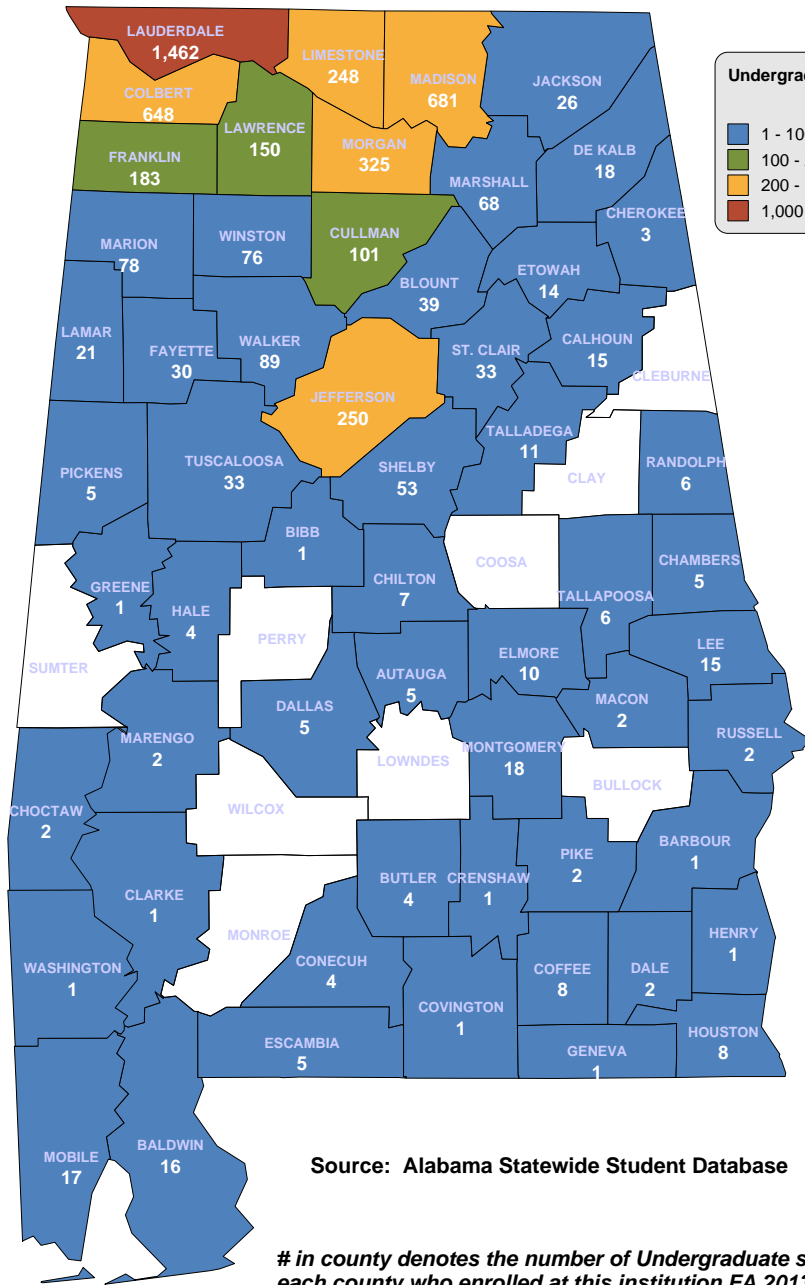

UNIVERSITY OF NORTH ALABAMA

**Undergraduate Students by County
Fall 2013**

- 1 - 100
- 100 - 200
- 200 - 1,000
- 1,000 - 2,000

UNDERGRADUATE ENROLLMENT ONLY

6,048 Students

**Students from Alabama:
4,824**

Source: Alabama Statewide Student Database

 # in county denotes the number of Undergraduate students from each county who enrolled at this institution FA 2013.