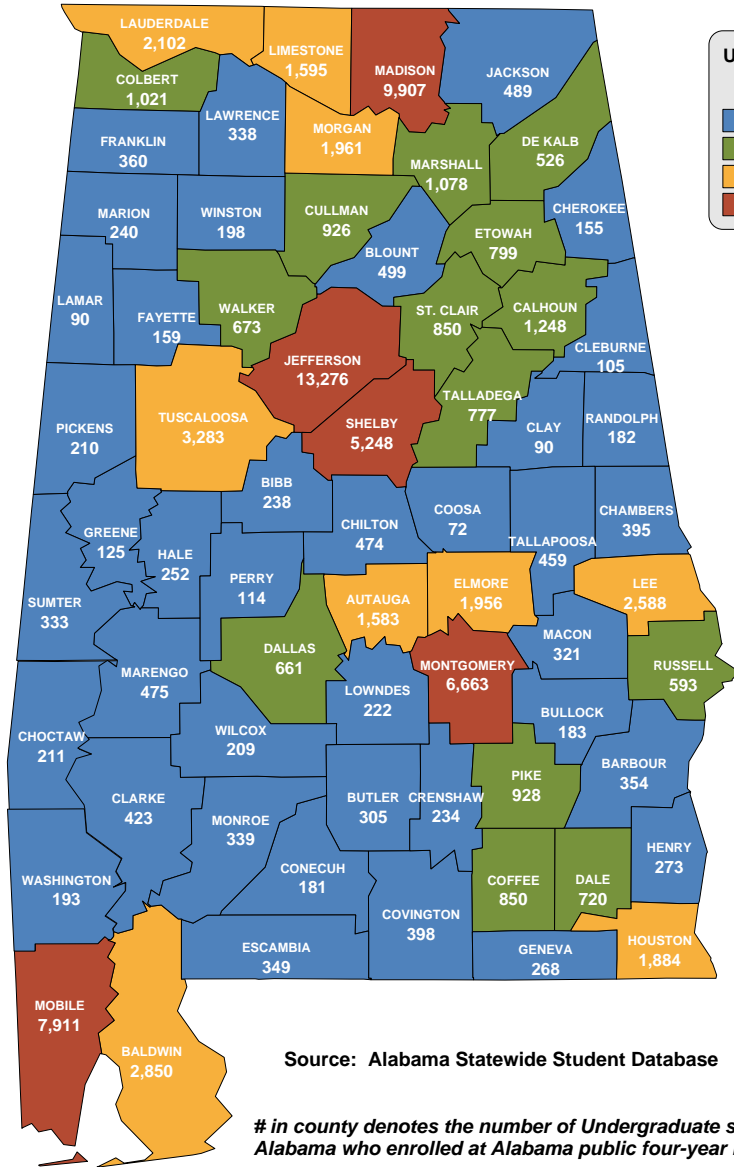

Source: Alabama Statewide Student Database

ALL ALABAMA PUBLIC 4-YEAR INSTITUTIONS

Undergraduate Students by County Fall 2013

- 1 - 500
- 500 - 1,500
- 1,500 - 4,000
- 4,000 - 14,000

6,712 students with an "UNKNOWN" county are not depicted on this map.