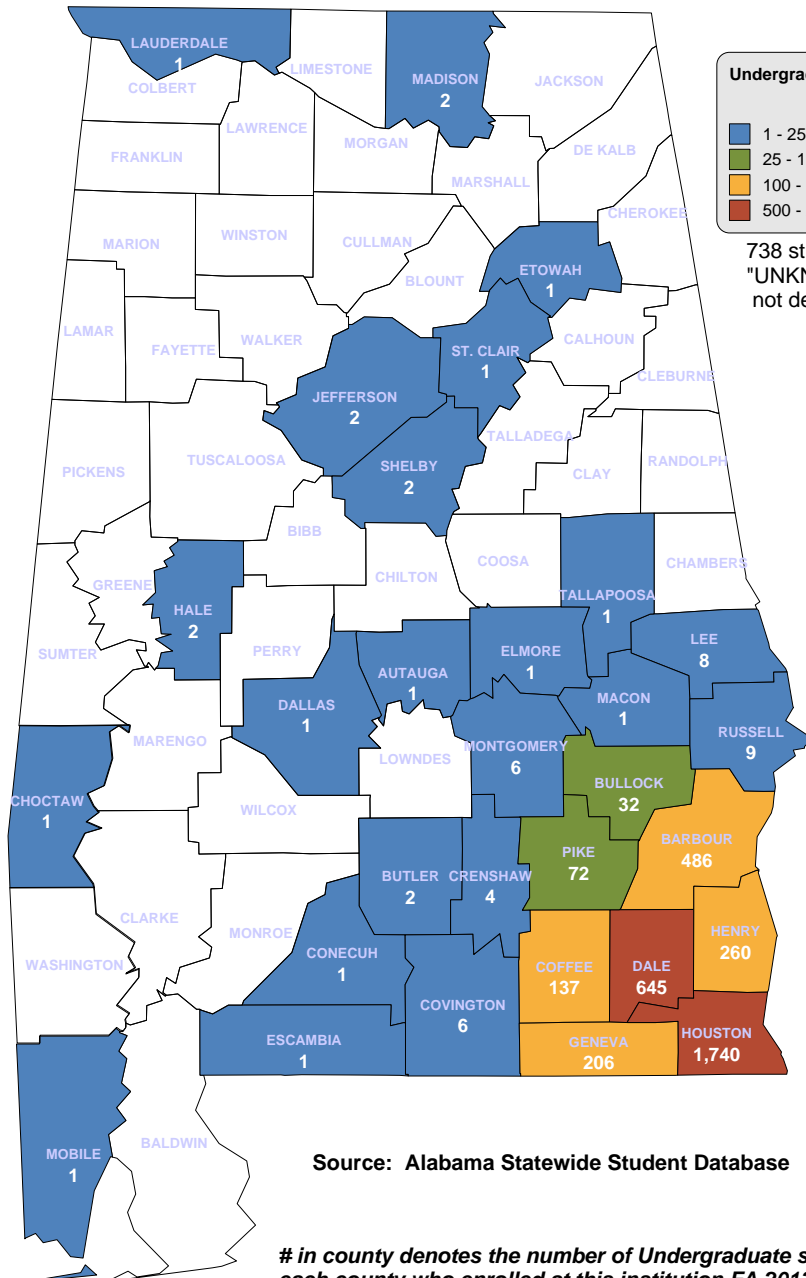

WALLACE COMMUNITY COLLEGE DOTHAN

**Undergraduate Students by County
Fall 2013**

- 1 - 25
- 25 - 100
- 100 - 500
- 500 - 2,000

738 students with an "UNKNOWN" county are not depicted on this map.

UNDERGRADUATE ENROLLMENT ONLY

4,697 Students

**Students from Alabama:
4,371**

Source: Alabama Statewide Student Database

in county denotes the number of Undergraduate students from each county who enrolled at this institution FA 2013.