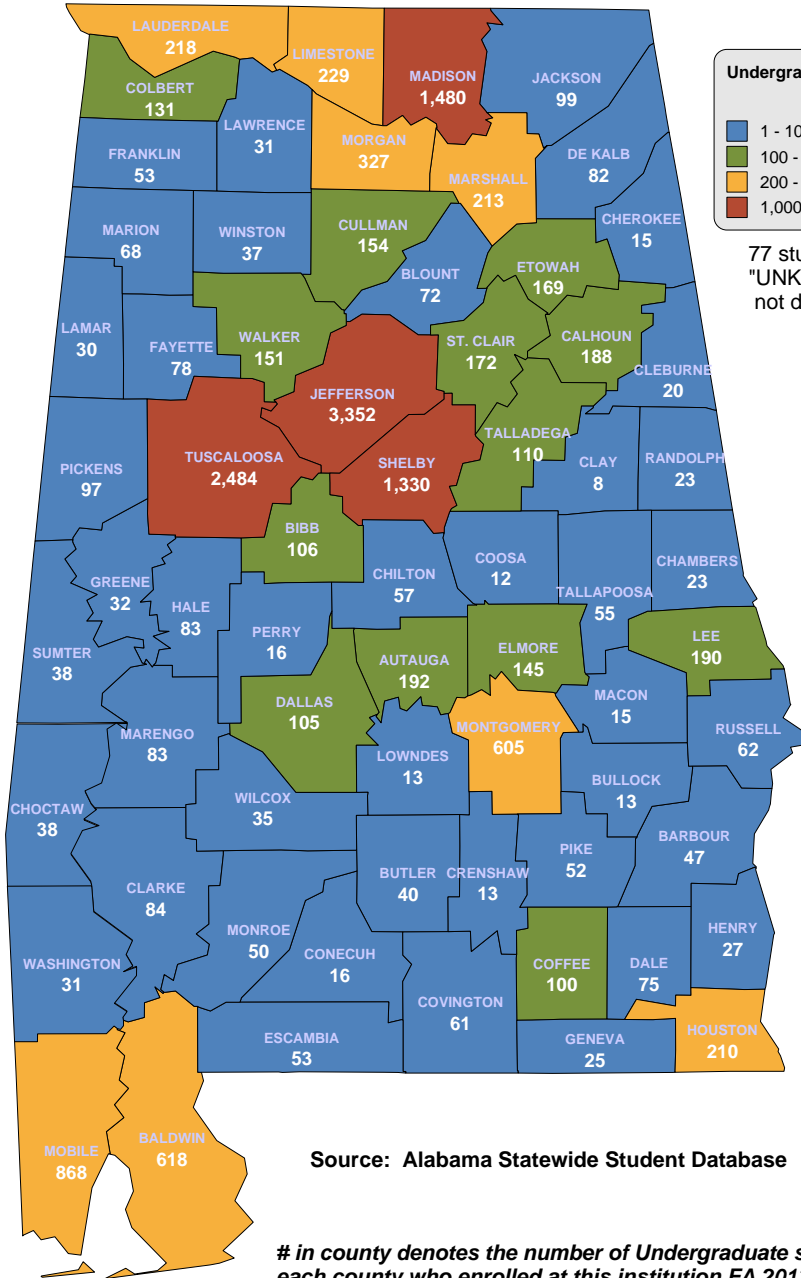

UNIVERSITY OF ALABAMA

Undergraduate Students by County Fall 2013

- 1 - 100
- 100 - 200
- 200 - 1,000
- 1,000 - 4,000

77 students with an "UNKNOWN" county are not depicted on this map.

UNDERGRADUATE ENROLLMENT ONLY

29,443 Students

Students from Alabama: 15,786

Source: Alabama Statewide Student Database

in county denotes the number of Undergraduate students from each county who enrolled at this institution FA 2013.