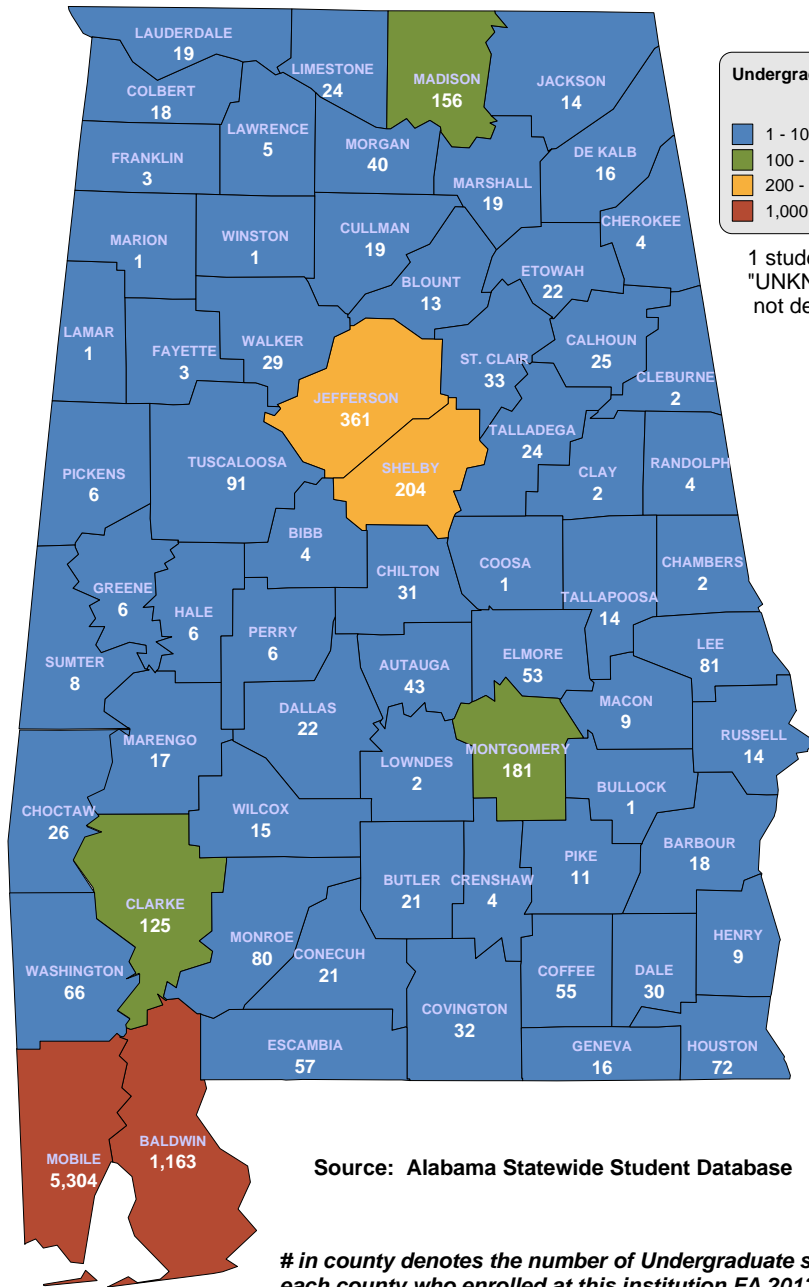

UNIVERSITY OF SOUTH ALABAMA

**Undergraduate Students by County
Fall 2013**

- 1 - 100
- 100 - 200
- 200 - 1,000
- 1,000 - 6,000

1 student with an "UNKNOWN" county is not depicted on this map.

UNDERGRADUATE ENROLLMENT ONLY

11,398 Students

**Students from Alabama:
8,786**

Source: Alabama Statewide Student Database

in county denotes the number of Undergraduate students from each county who enrolled at this institution FA 2013.