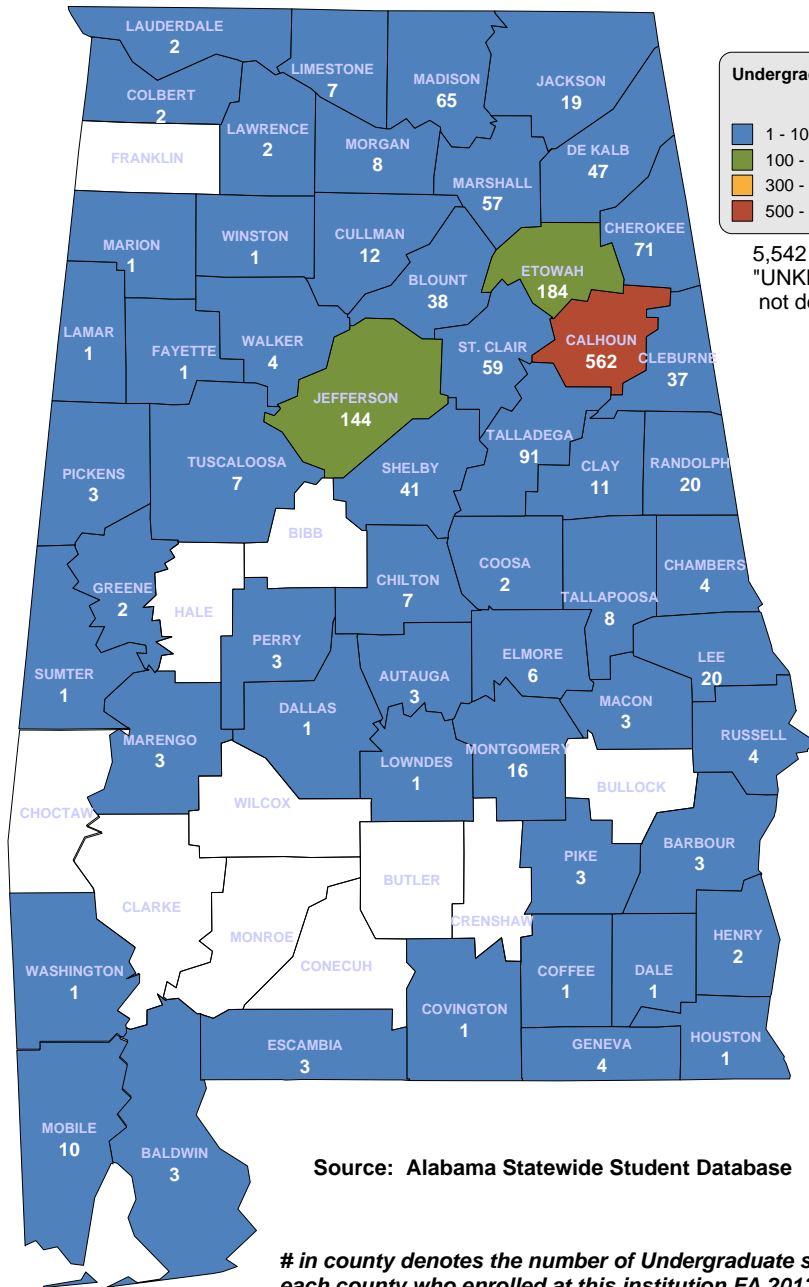

JACKSONVILLE STATE UNIVERSITY

5,542 students with an "UNKNOWN" county are not depicted on this map.

UNDERGRADUATE ENROLLMENT ONLY

7,588 Students

**Students from Alabama:
7,156**

Source: Alabama Statewide Student Database

in county denotes the number of Undergraduate students from each county who enrolled at this institution FA 2013.