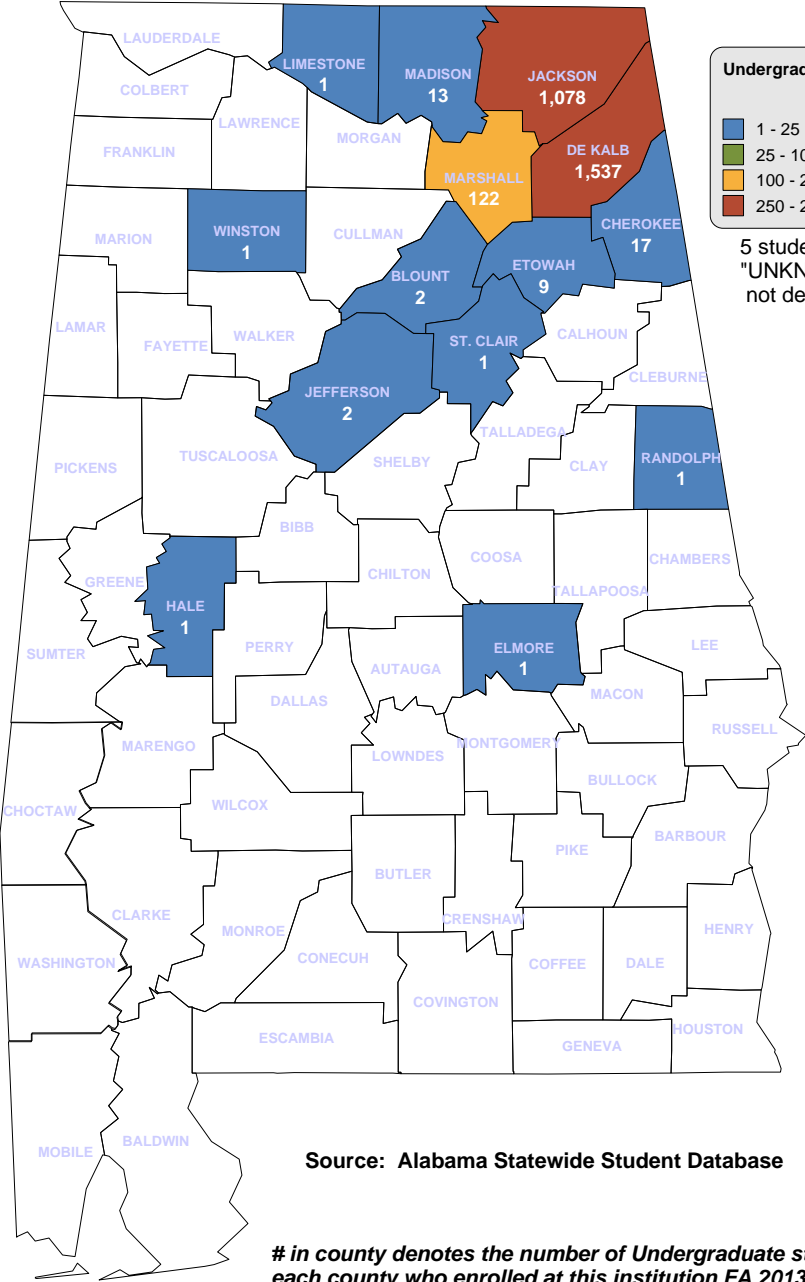

NORTHEAST ALABAMA COMMUNITY COLLEGE

**Undergraduate Students by County
Fall 2013**

- 1 - 25
- 25 - 100
- 100 - 250
- 250 - 2,000

5 students with an "UNKNOWN" county are not depicted on this map.

UNDERGRADUATE ENROLLMENT ONLY

2,835 Students

**Students from Alabama:
2,791**

Source: Alabama Statewide Student Database

in county denotes the number of Undergraduate students from each county who enrolled at this institution FA 2013.