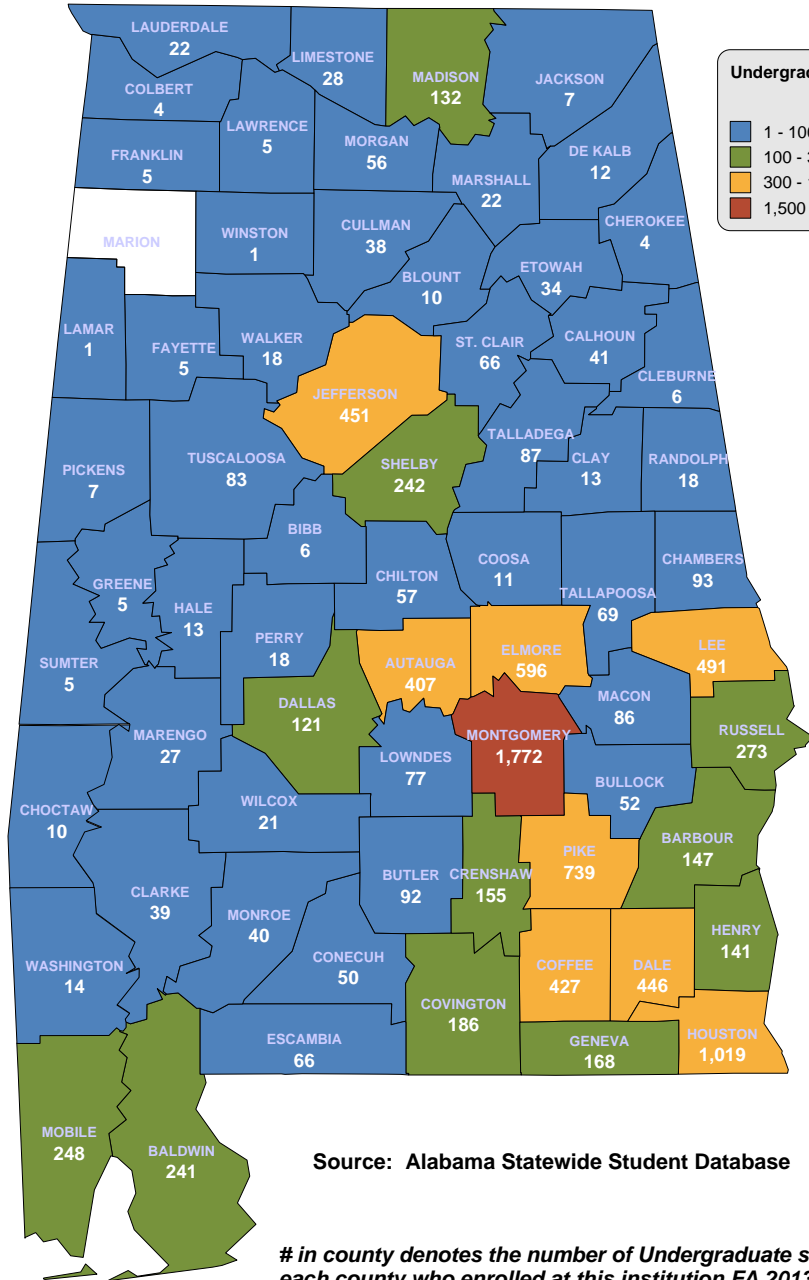

TROY UNIVERSITY

**Undergraduate Students by County
Fall 2013**

- 1 - 100
- 100 - 300
- 300 - 1,500
- 1,500 - 3,000

UNDERGRADUATE ENROLLMENT ONLY

11,704 Students

Students from Alabama:
9,846

Source: Alabama Statewide Student Database

in county denotes the number of Undergraduate students from each county who enrolled at this institution FA 2013.