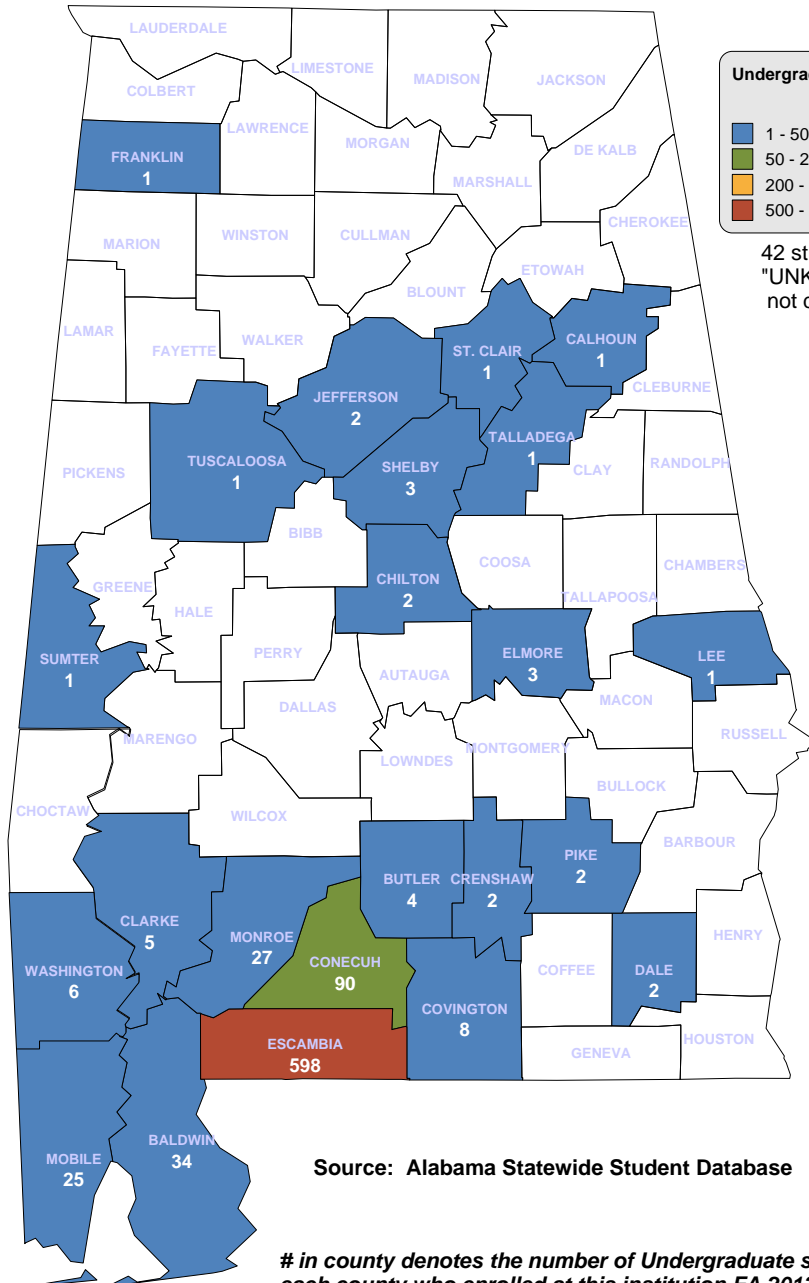

514 Students

**Students from Alabama:
513**

Source: Alabama Statewide Student Database

in county denotes the number of Undergraduate students from each county who enrolled at this institution FA 2013.

JEFFERSON DAVIS COMMUNITY COLLEGE