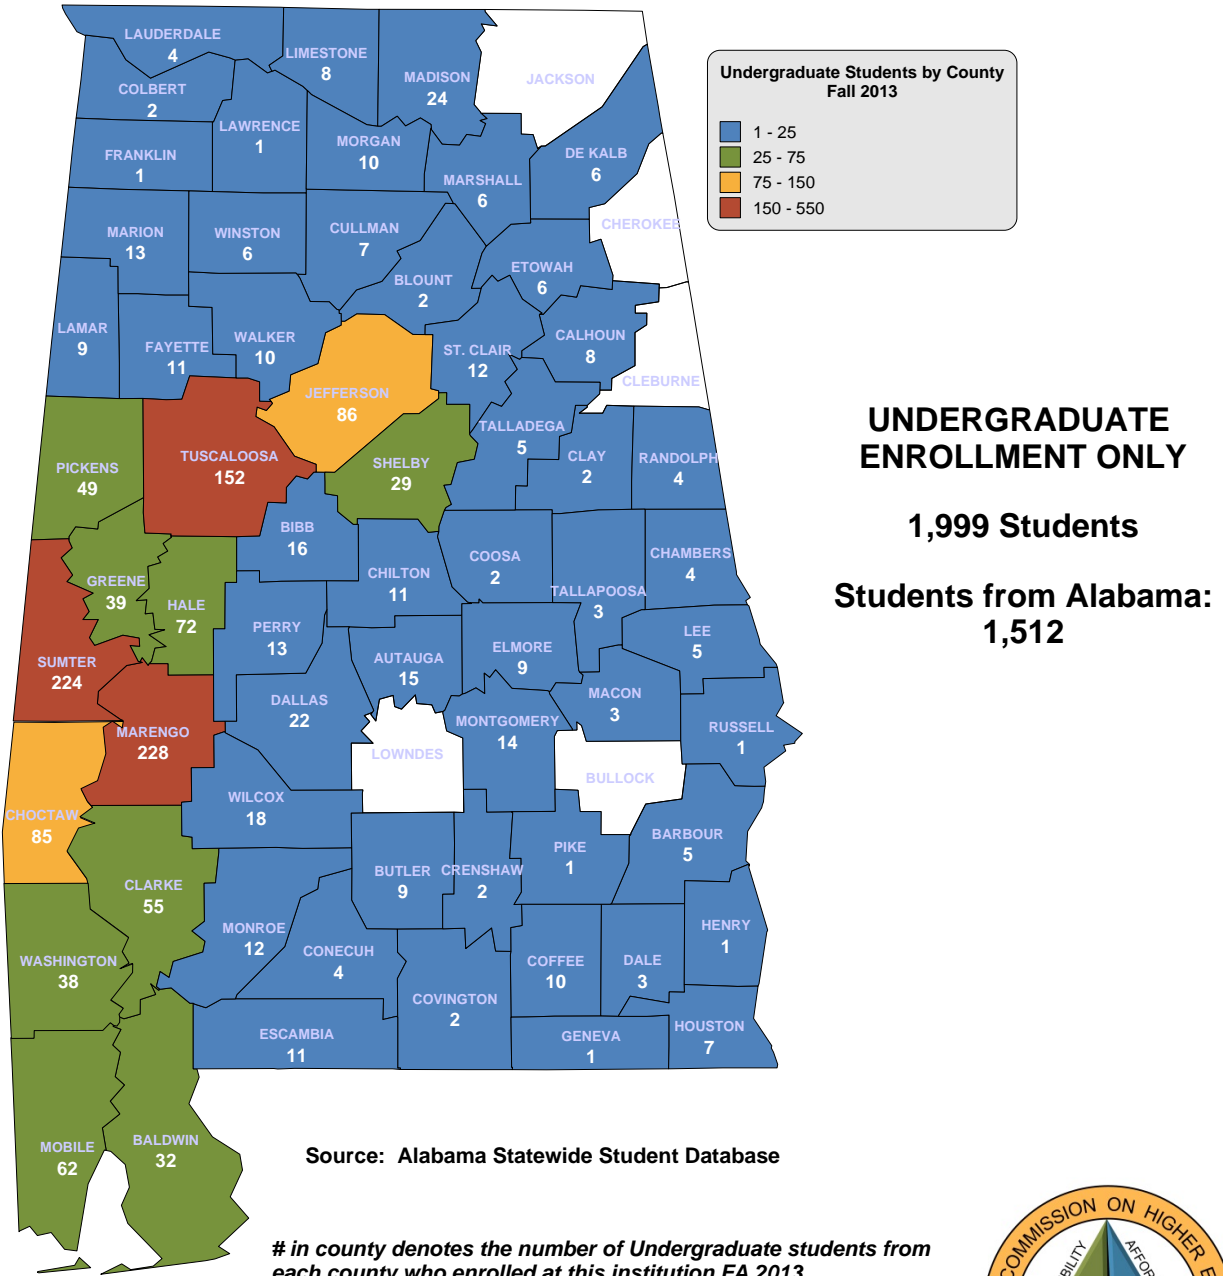

UNIVERSITY OF WEST ALABAMA