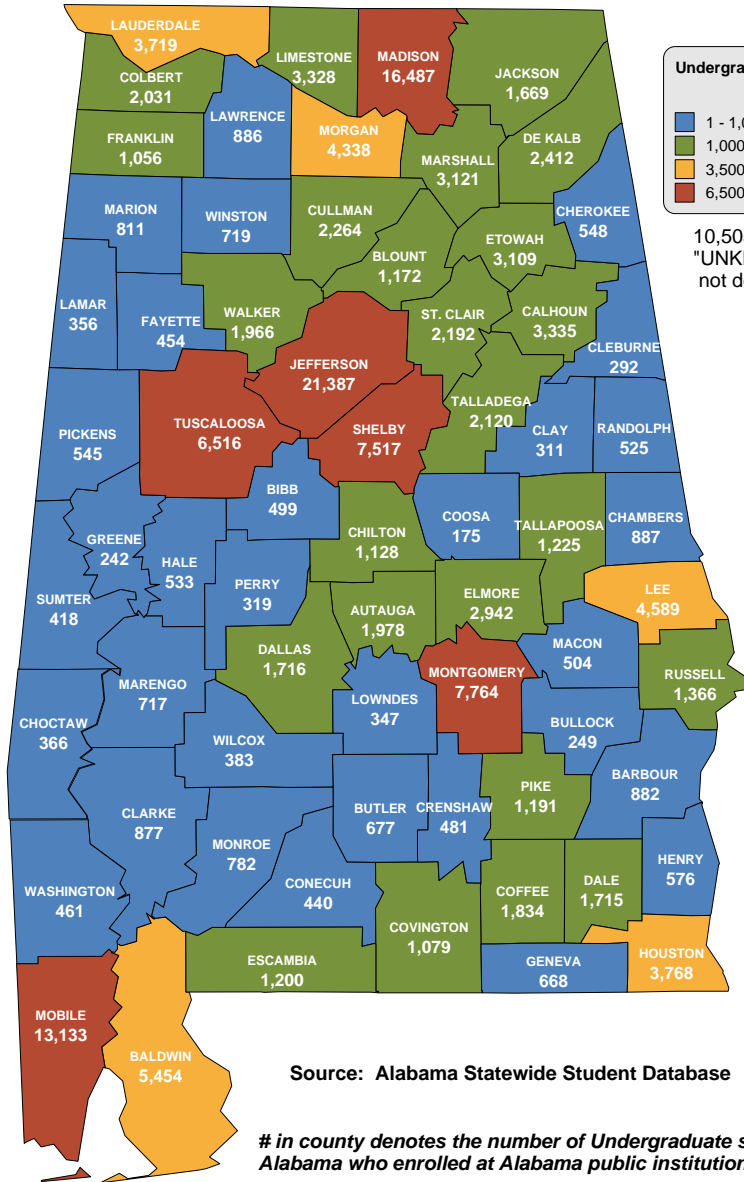

Source: Alabama Statewide Student Database

ALL ALABAMA PUBLIC INSTITUTIONS

**Undergraduate Students by County
Fall 2013**

- 1 - 1,000
- 1,000 - 3,500
- 3,500 - 6,500
- 6,500 - 25,000

10,505 students with an "UNKNOWN" county are not depicted on this map.