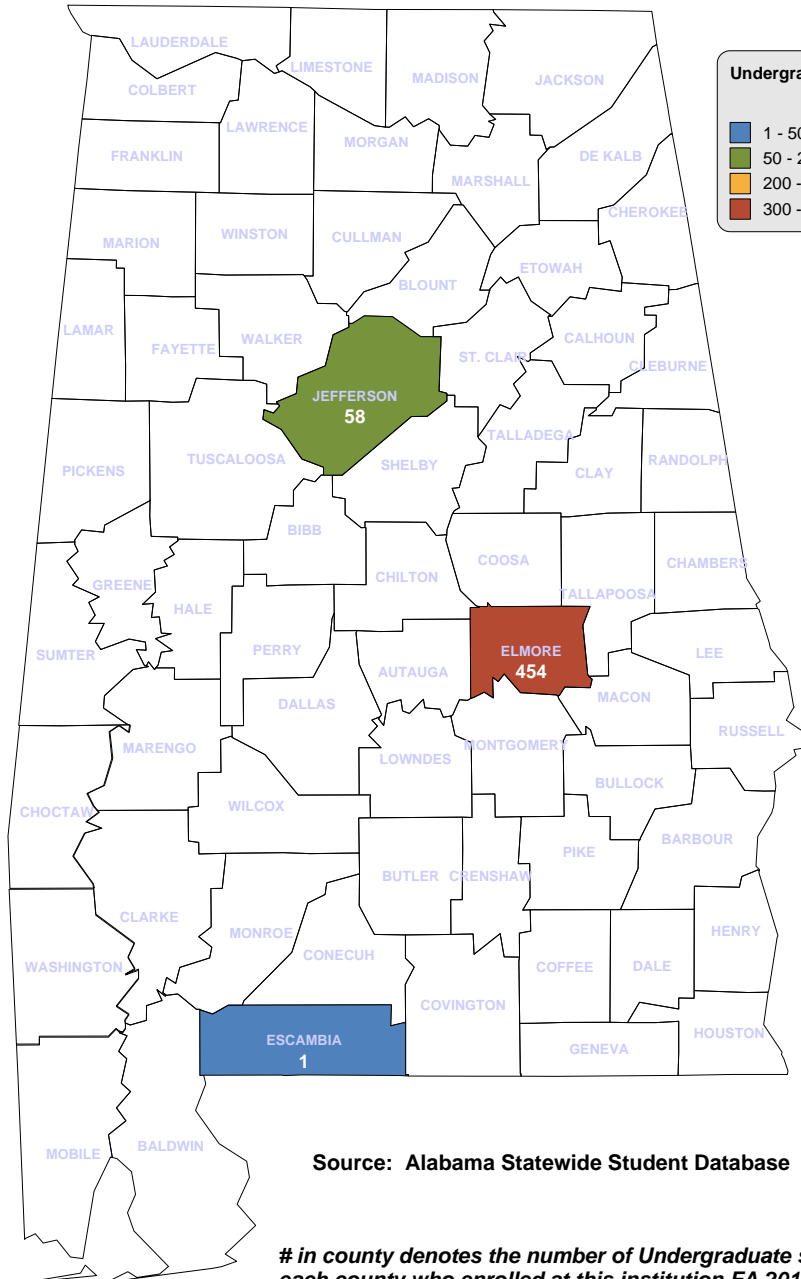

INGRAM STATE TECHNICAL COLLEGE