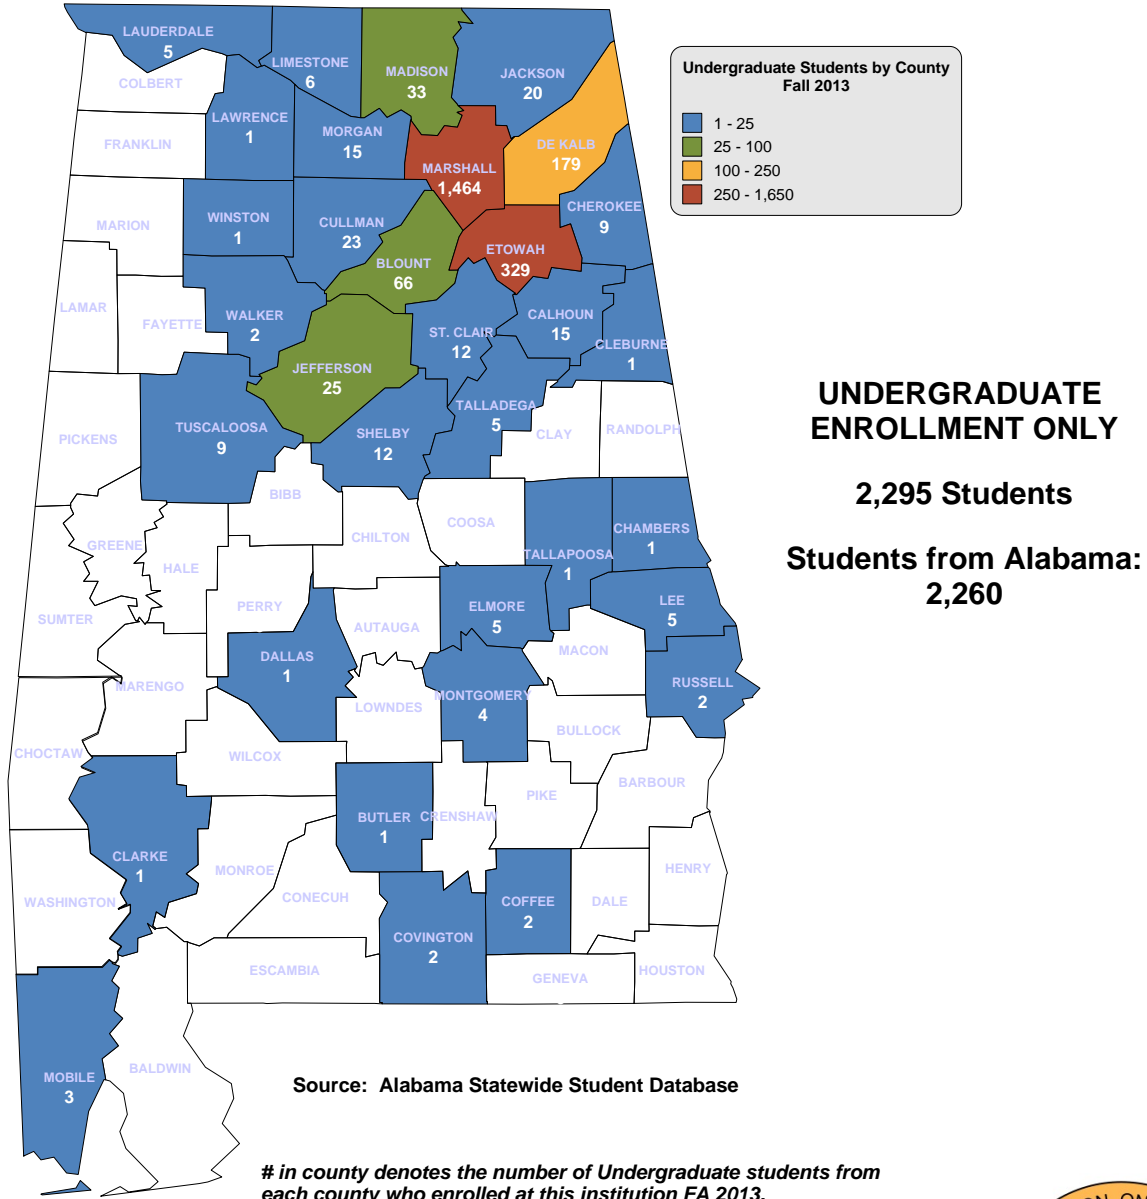

SNEAD STATE COMMUNITY COLLEGE