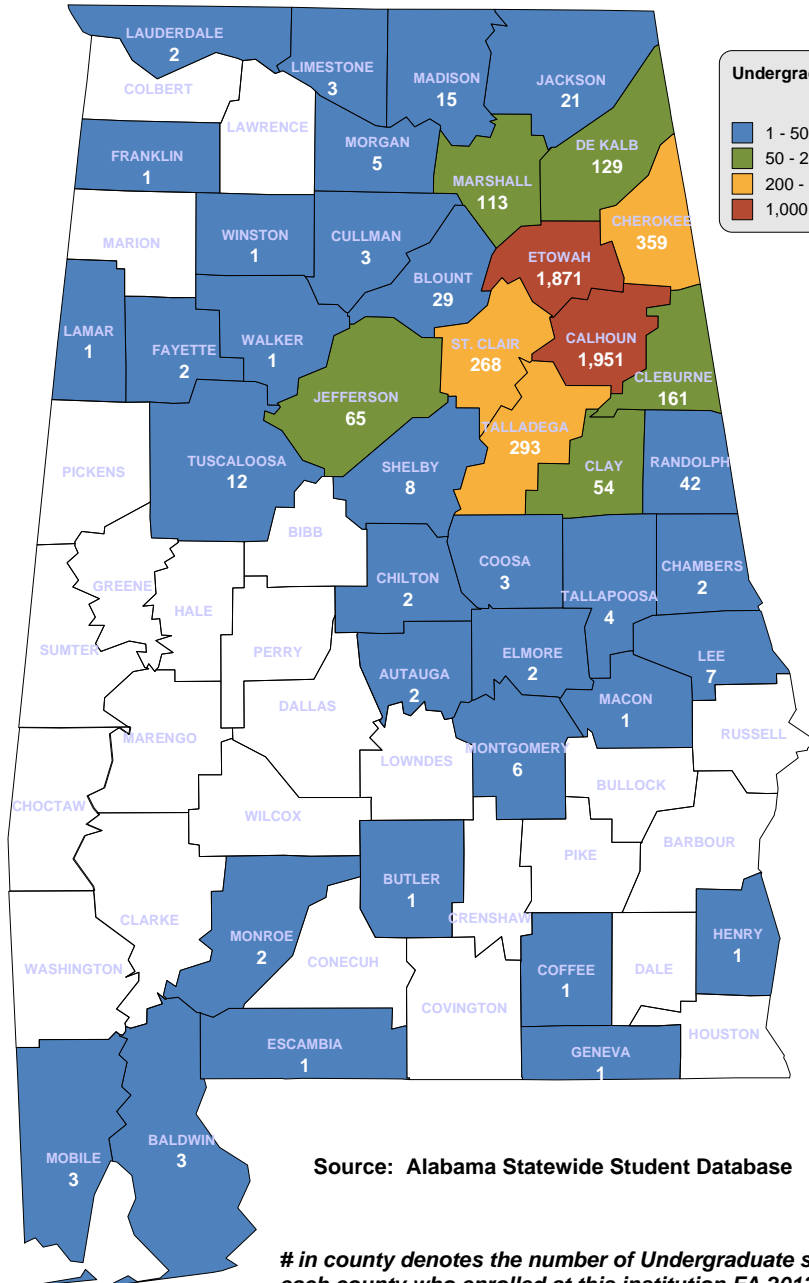

GADSDEN STATE COMMUNITY COLLEGE

**Undergraduate Students by County
Fall 2013**

- 1 - 50
- 50 - 200
- 200 - 1,000
- 1,000 - 2,500

UNDERGRADUATE ENROLLMENT ONLY

5,797 Students

**Students from Alabama:
5,452**

Source: Alabama Statewide Student Database

in county denotes the number of Undergraduate students from each county who enrolled at this institution FA 2013.