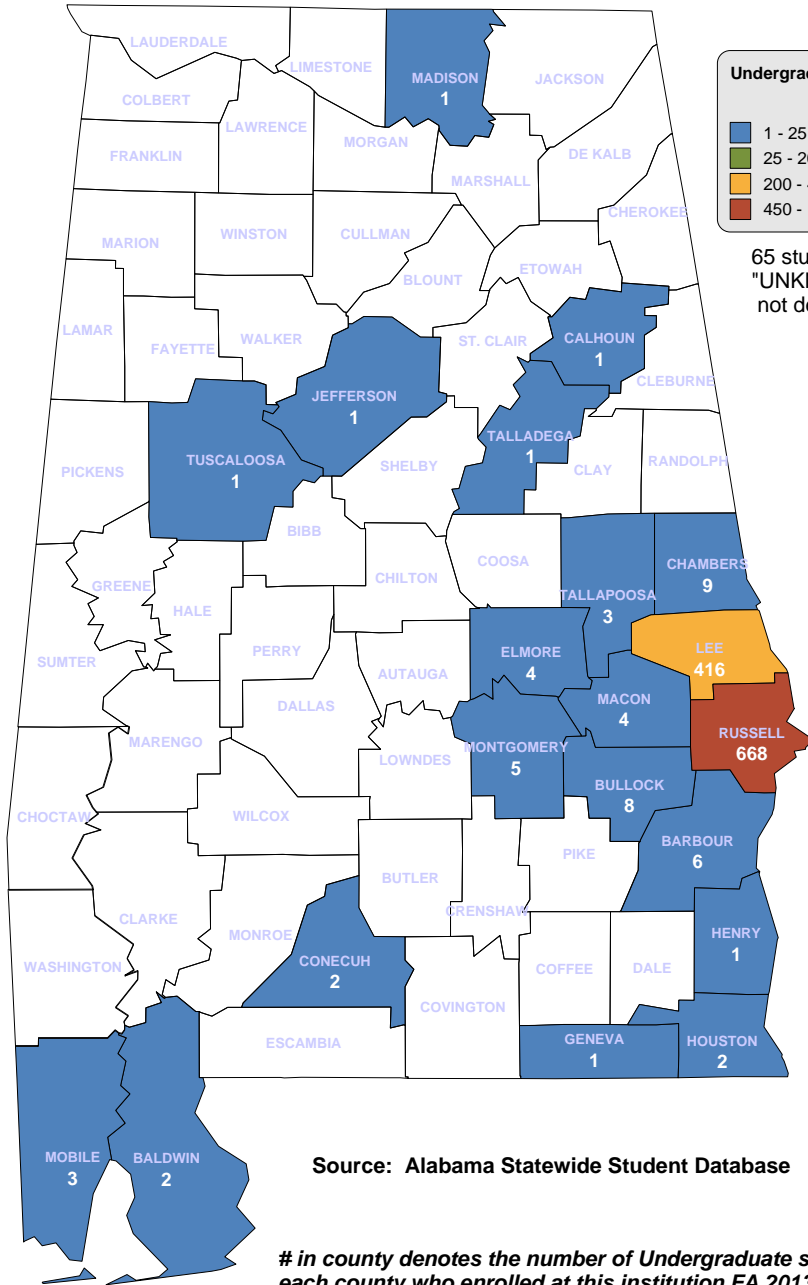

CHATTAHOOCHEE VALLEY COMMUNITY COLLEGE

**Undergraduate Students by County
Fall 2013**

- 1 - 25
- 25 - 200
- 200 - 450
- 450 - 1,000

65 students with an "UNKNOWN" county are not depicted on this map.

UNDERGRADUATE ENROLLMENT ONLY