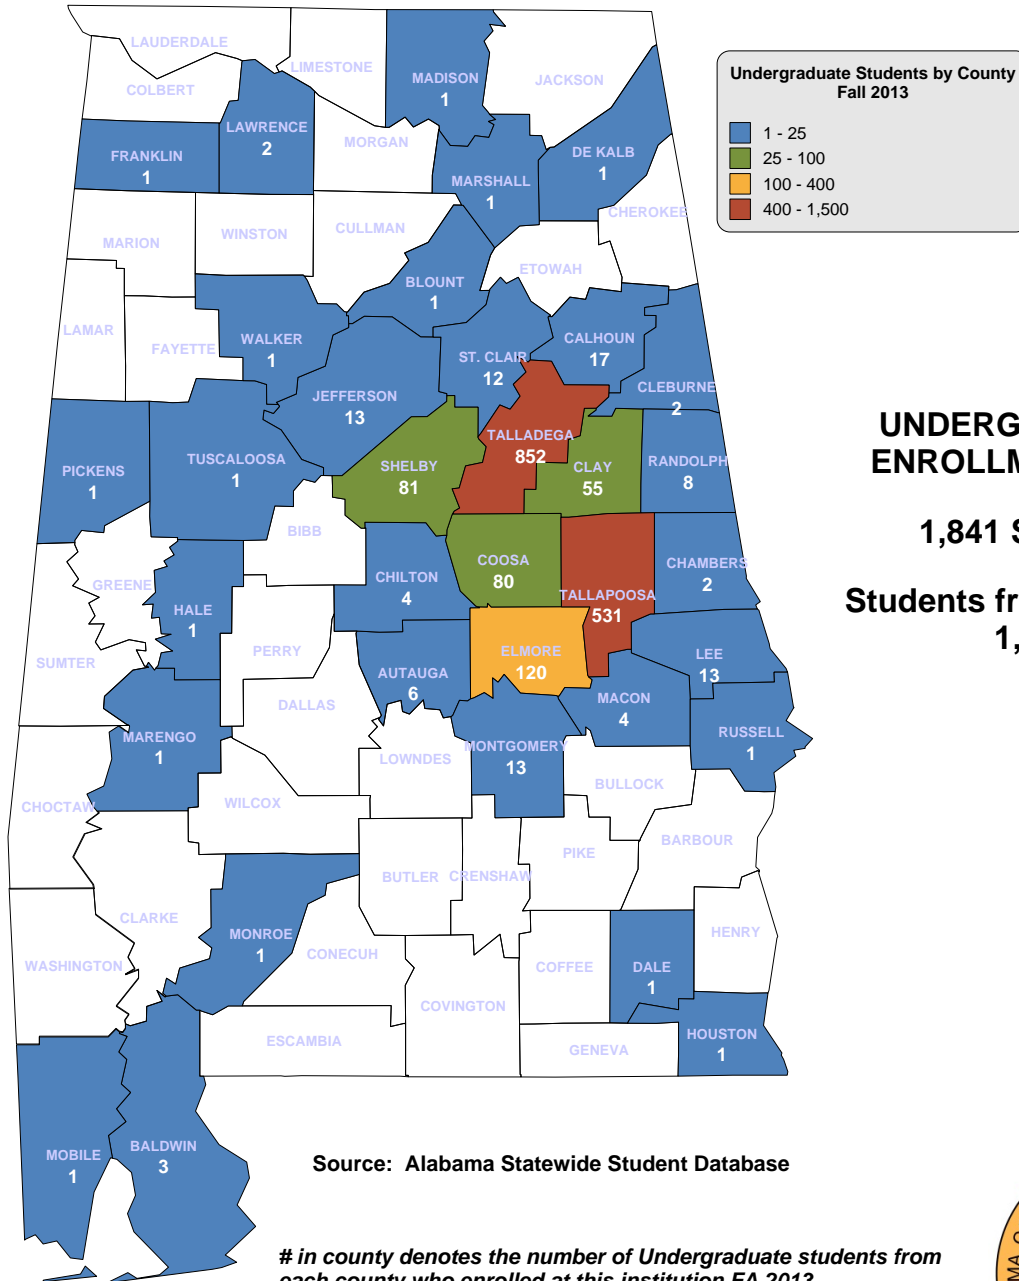

CENTRAL ALABAMA COMMUNITY COLLEGE

UNDERGRADUATE ENROLLMENT ONLY

1,841 Students

Students from Alabama:
1,833

Source: Alabama Statewide Student Database

in county denotes the number of Undergraduate students from each county who enrolled at this institution FA 2013.