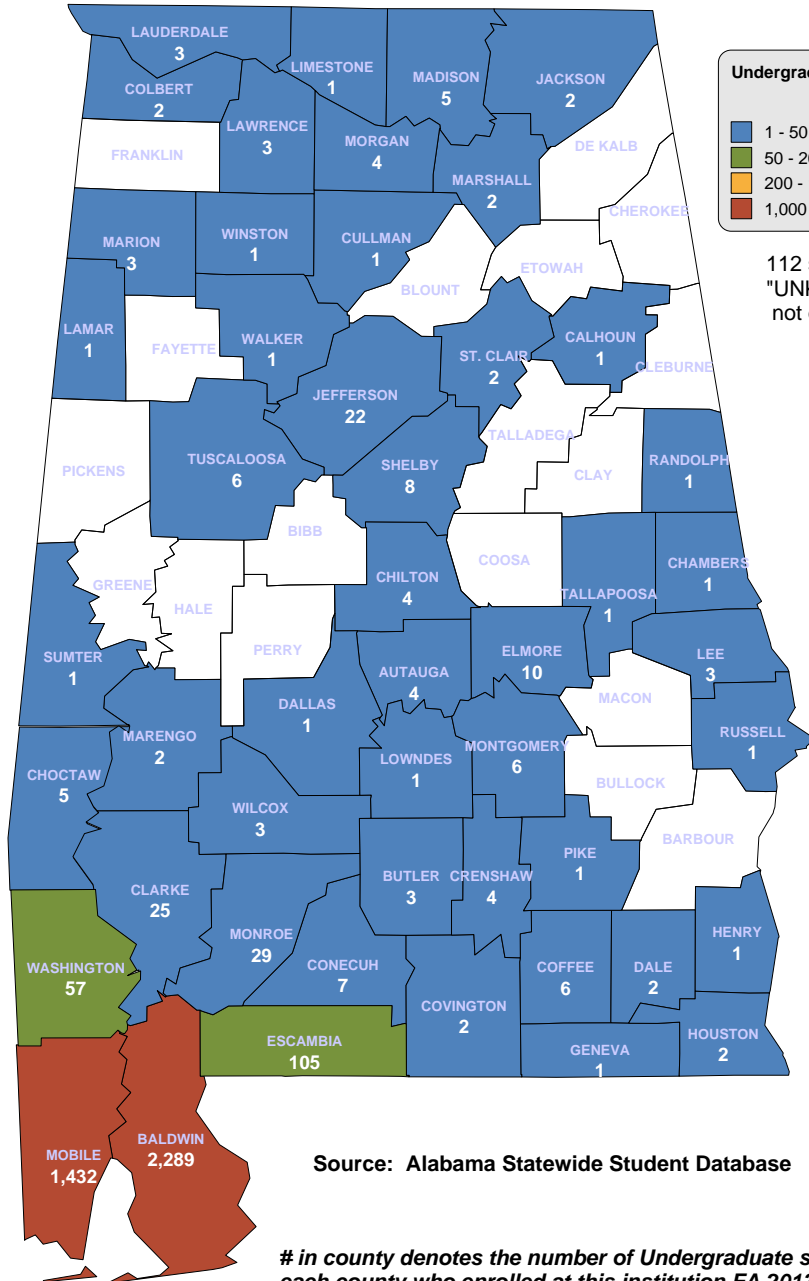

FAULKNER STATE COMMUNITY COLLEGE

**Undergraduate Students by County
Fall 2013**

- 1 - 50
- 50 - 200
- 200 - 1,000
- 1,000 - 2,600

112 students with an "UNKNOWN" county are not depicted on this map.

UNDERGRADUATE ENROLLMENT ONLY

4,363 Students

**Students from Alabama:
4,190**

Source: Alabama Statewide Student Database

in county denotes the number of Undergraduate students from each county who enrolled at this institution FA 2013.