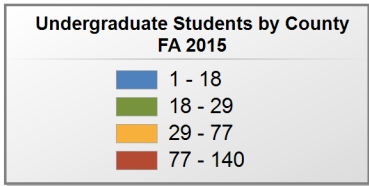

46 student(s) with an 'UNKNOWN' county is(are) not depicted on this map.

Reid State Technical College

UNDERGRADUATE ENROLLMENT ONLY

UNDERGRADUATE STUDENTS

Total: 571
From Alabama: 549

Source: Alabama Statewide Student Database
in county denotes the number of Undergraduate students from each county who enrolled at this institution FA 2015.