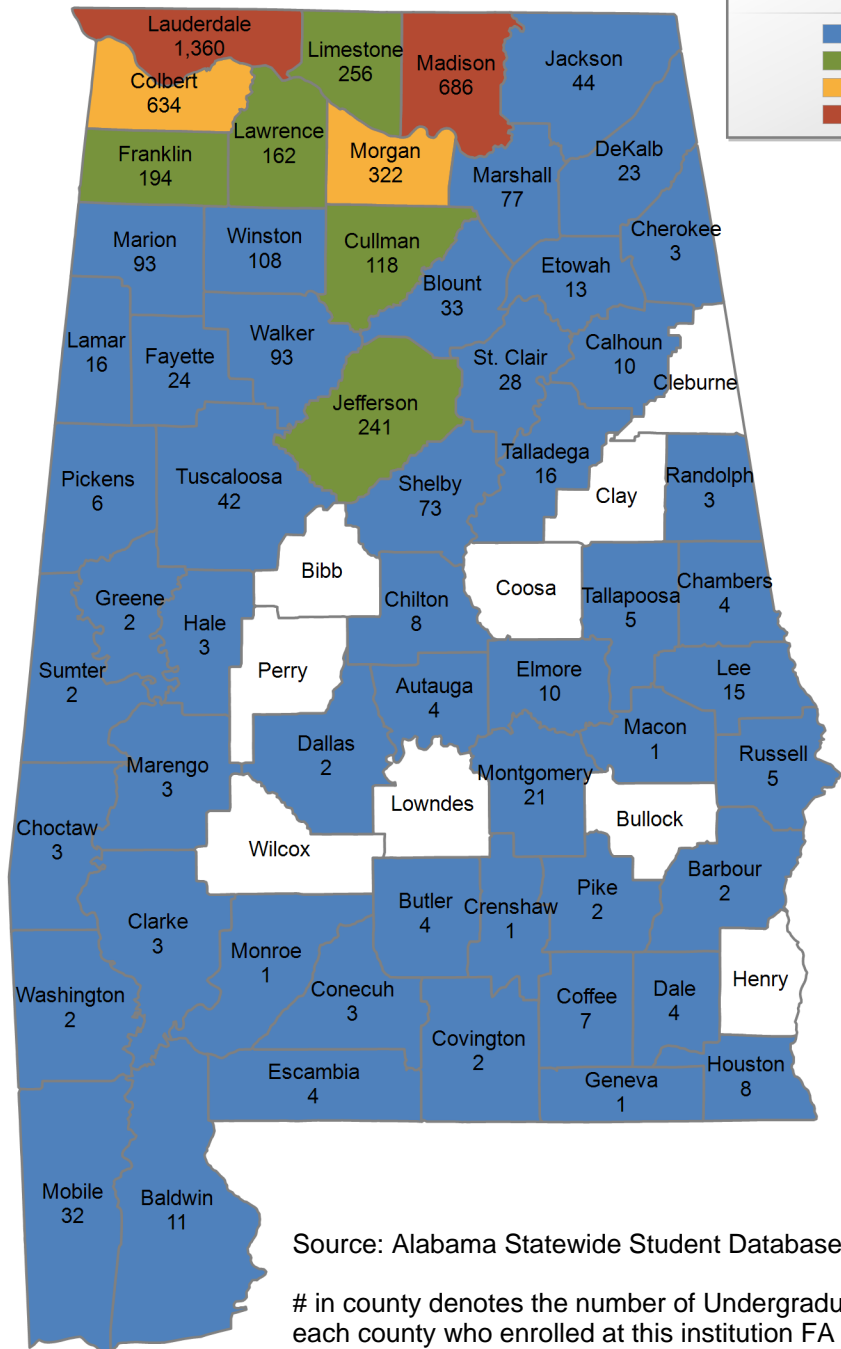

1 student(s) with an 'UNKNOWN' county is(are) not depicted on this map.

University of North Alabama

UNDERGRADUATE ENROLLMENT ONLY

UNDERGRADUATE STUDENTS

Total: 6,092
From Alabama: 4,854

Source: Alabama Statewide Student Database

in county denotes the number of Undergraduate students from each county who enrolled at this institution FA 2015.