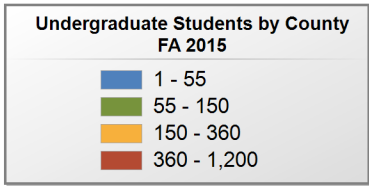

660 student(s) with an 'UNKNOWN' county is(are) not depicted on this map.

Alabama A&M University

UNDERGRADUATE ENROLLMENT ONLY

UNDERGRADUATE STUDENTS

Total: 4,504
From Alabama: 3,427

Source: Alabama Statewide Student Database

in county denotes the number of Undergraduate students from each county who enrolled at this institution FA 2015.

Source: Alabama Statewide Student Database

in county denotes the number of Undergraduate students from each county who enrolled at this institution FA 2015.