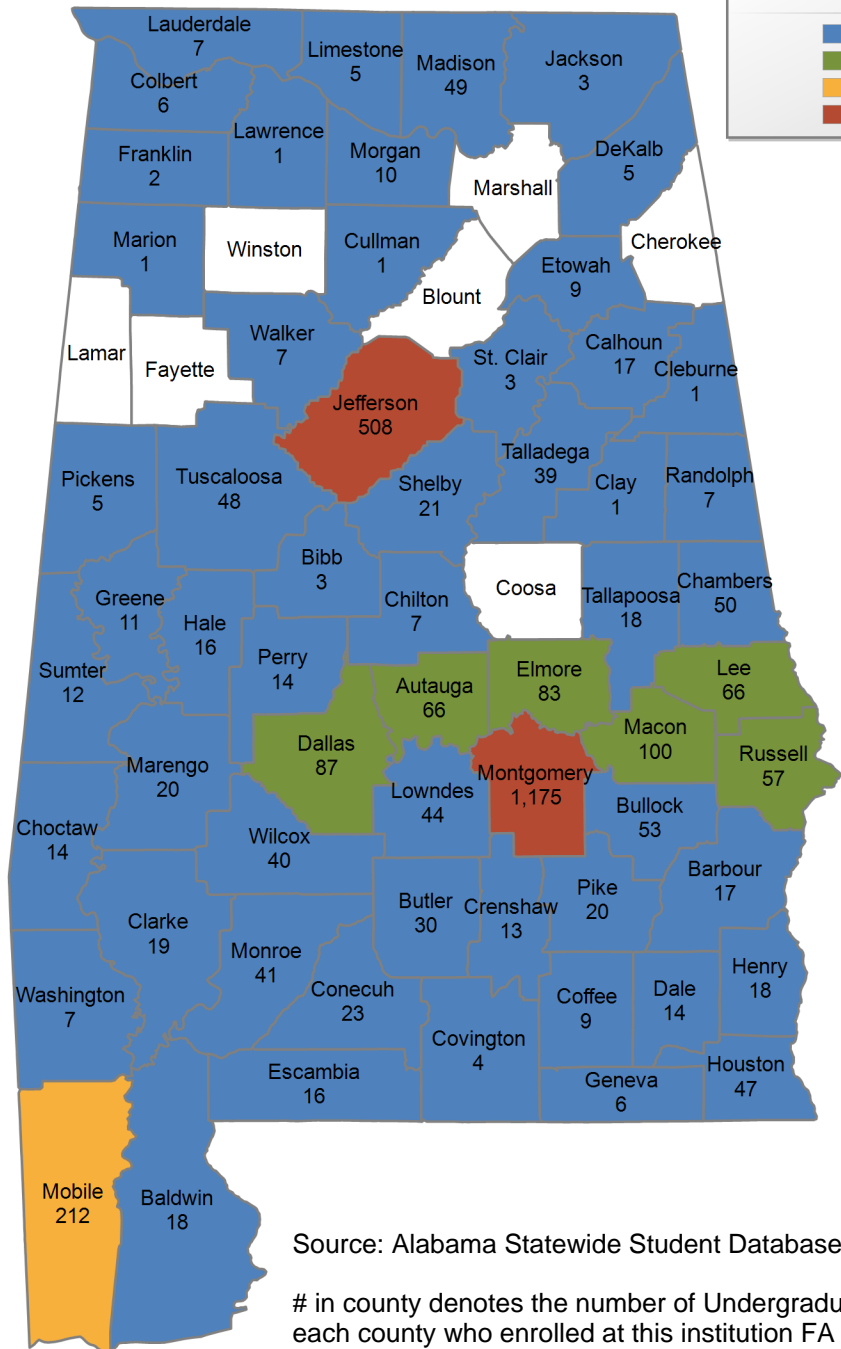

Source: Alabama Statewide Student Database

in county denotes the number of Undergraduate students from each county who enrolled at this institution FA 2015.

Alabama State University

UNDERGRADUATE ENROLLMENT ONLY

UNDERGRADUATE STUDENTS

Total: 4,764
From Alabama: 3,206