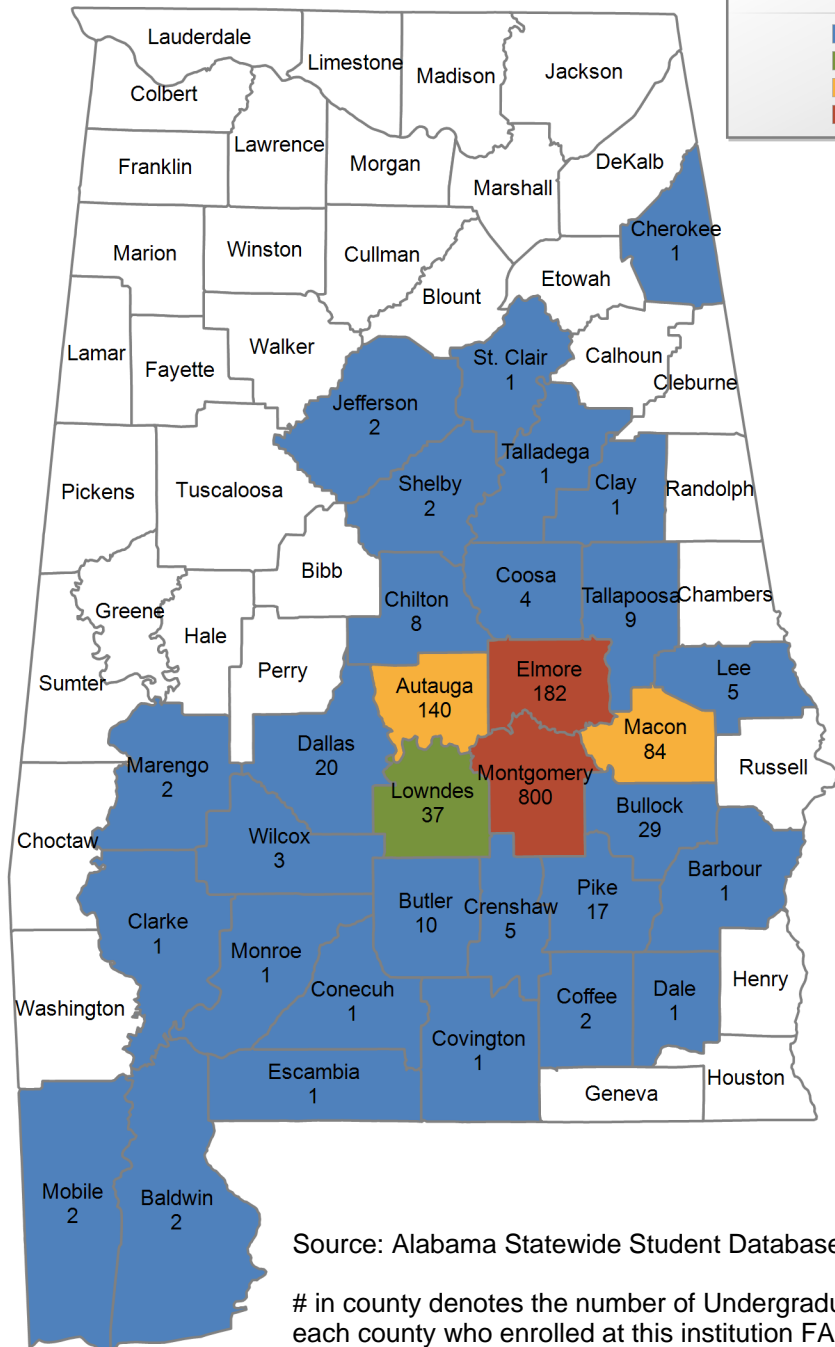

18 student(s) with an 'UNKNOWN' county is(are) not depicted on this map.

Trenholm State Community College

UNDERGRADUATE ENROLLMENT ONLY

UNDERGRADUATE STUDENTS

Total: 1,402
From Alabama: 1,394

Source: Alabama Statewide Student Database

in county denotes the number of Undergraduate students from each county who enrolled at this institution FA 2015.