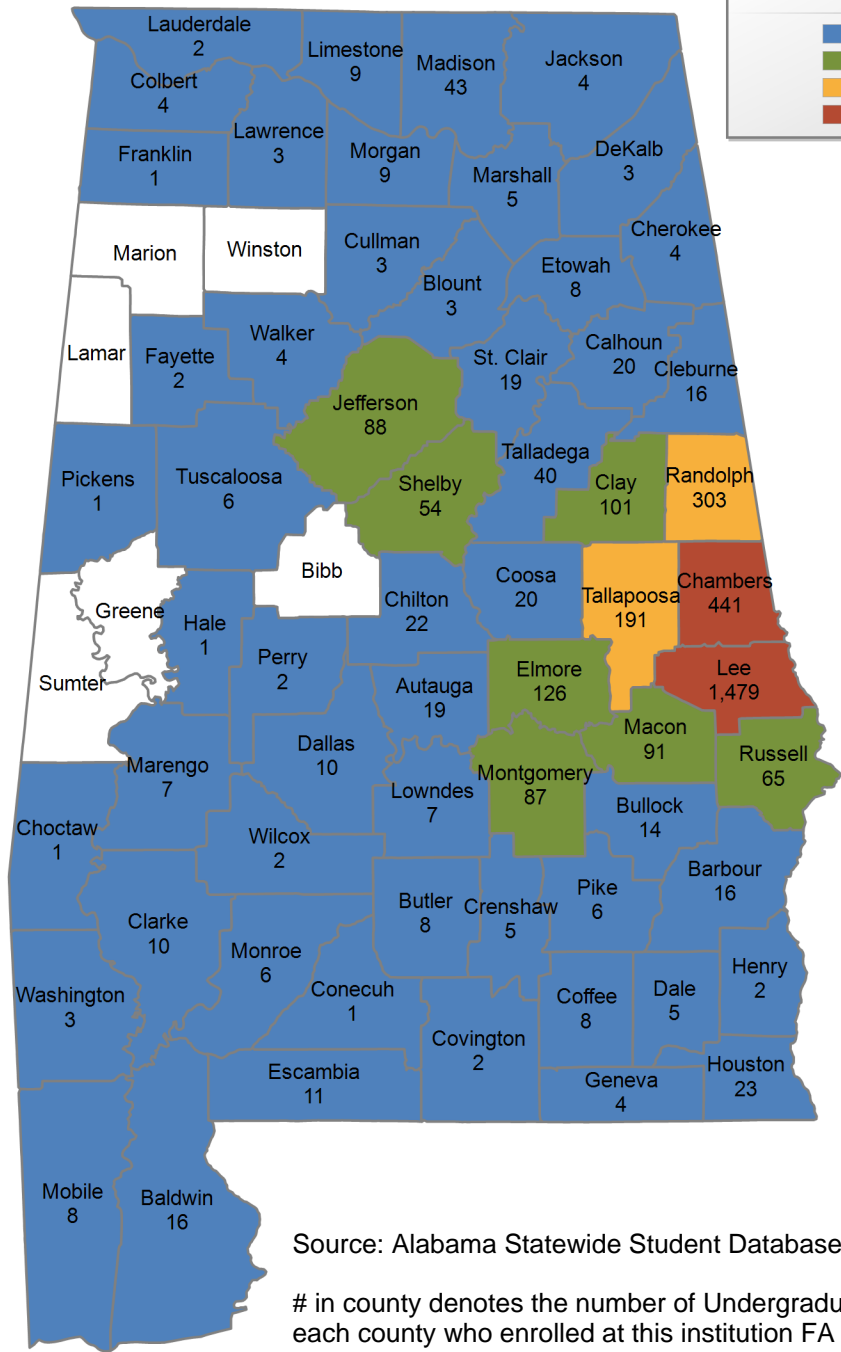

Undergraduate Students by County
FA 2015

740 student(s) with an 'UNKNOWN' county is(are) not depicted on this map.

Southern Union State Community College

UNDERGRADUATE ENROLLMENT ONLY

UNDERGRADUATE STUDENTS

Total: 4,716
From Alabama: 4,214

Source: Alabama Statewide Student Database

in county denotes the number of Undergraduate students from each county who enrolled at this institution FA 2015.