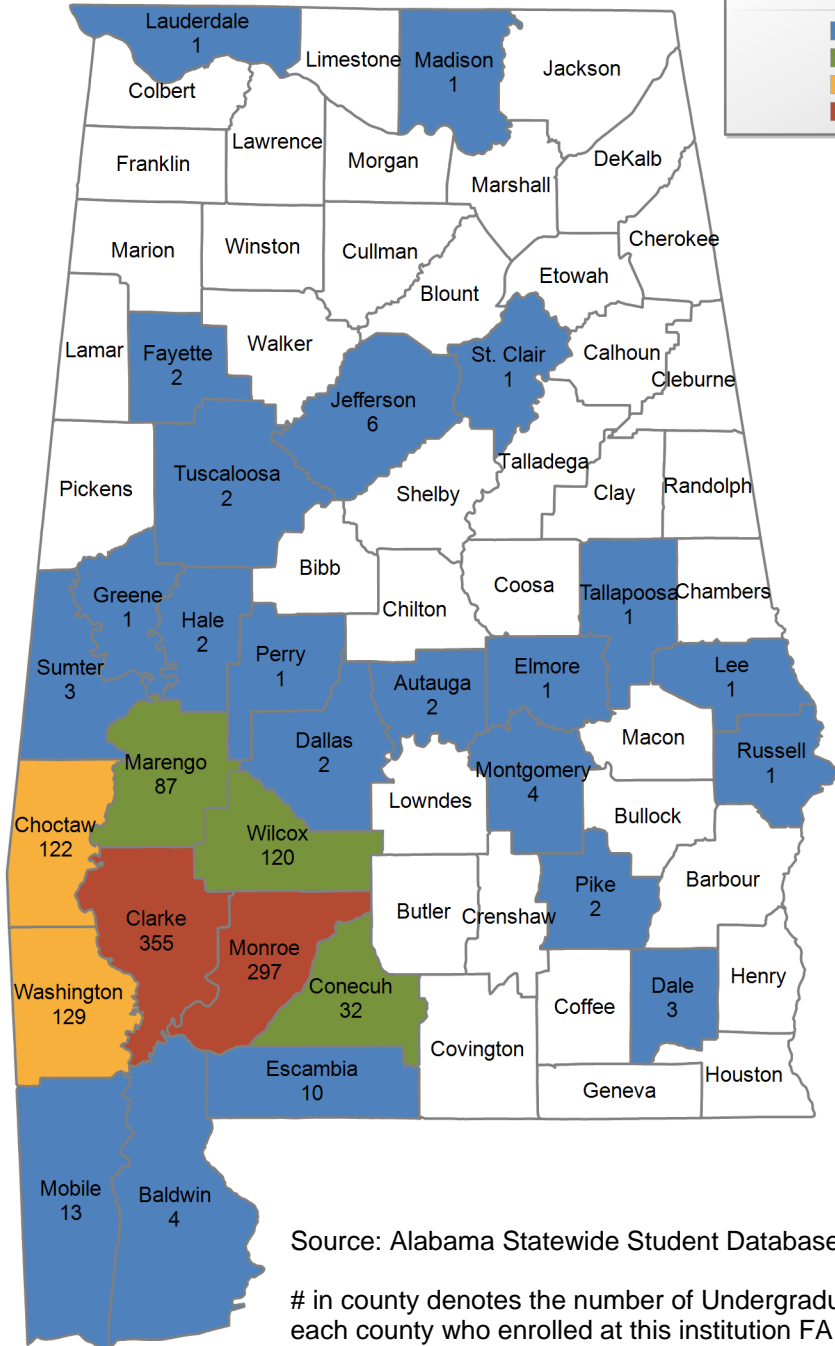

98 student(s) with an 'UNKNOWN' county is(are) not depicted on this map.

Alabama Southern Community College

UNDERGRADUATE ENROLLMENT ONLY

UNDERGRADUATE STUDENTS

Total: 1,386
From Alabama: 1,304

Source: Alabama Statewide Student Database

in county denotes the number of Undergraduate students from each county who enrolled at this institution FA 2015.