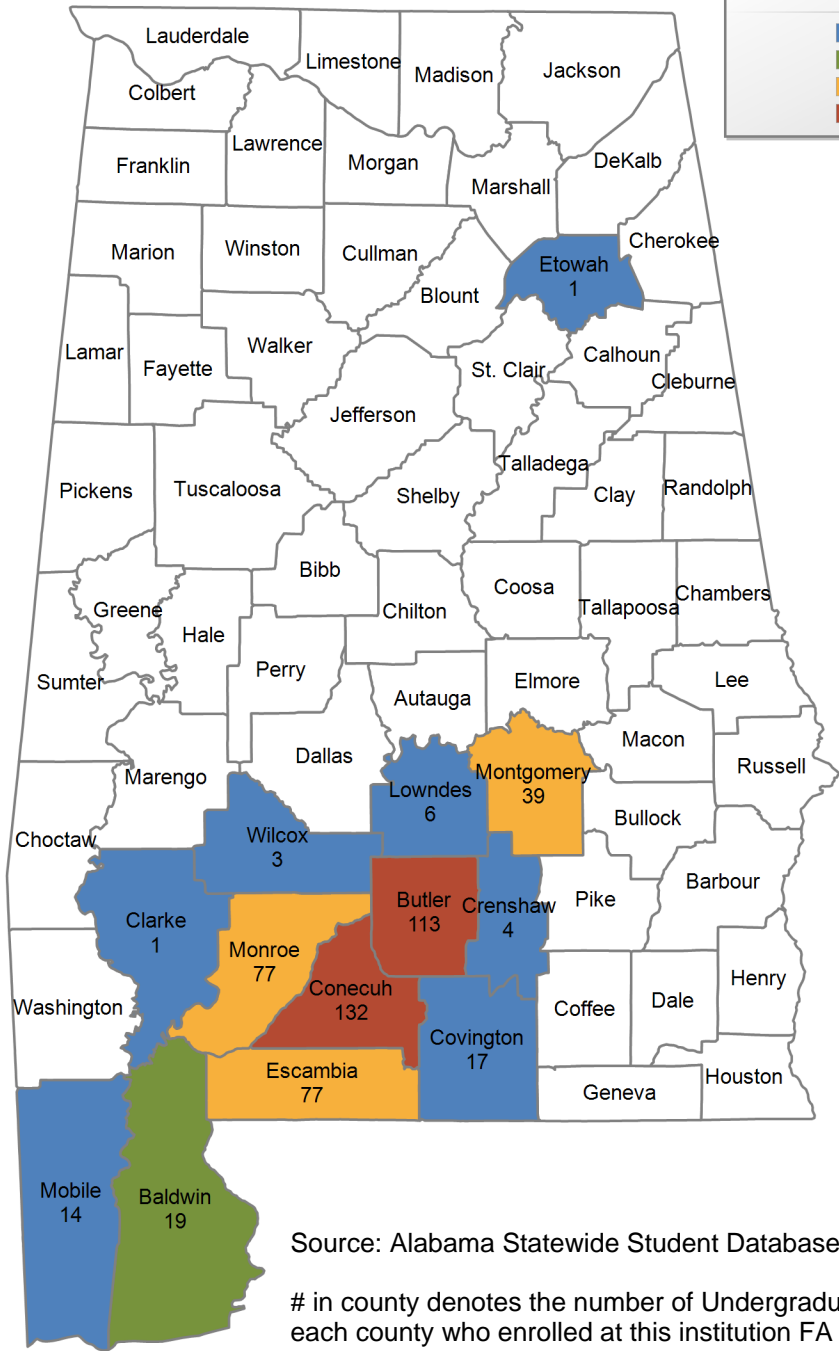

46 student(s) with an 'UNKNOWN' county is(are) not depicted on this map.

Reid State Technical College

UNDERGRADUATE ENROLLMENT ONLY

UNDERGRADUATE STUDENTS

Total: 571
From Alabama: 549

Source: Alabama Statewide Student Database
in county denotes the number of Undergraduate students from each county who enrolled at this institution FA 2015.