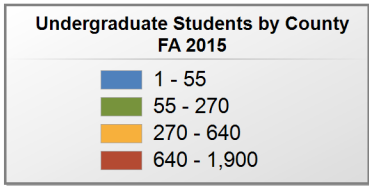

319 student(s) with an 'UNKNOWN' county is(are) not depicted on this map.

Wallace Community College Dothan

UNDERGRADUATE ENROLLMENT ONLY

UNDERGRADUATE STUDENTS

Total: 4,772
From Alabama: 4,325

Source: Alabama Statewide Student Database

in county denotes the number of Undergraduate students from each county who enrolled at this institution FA 2015.