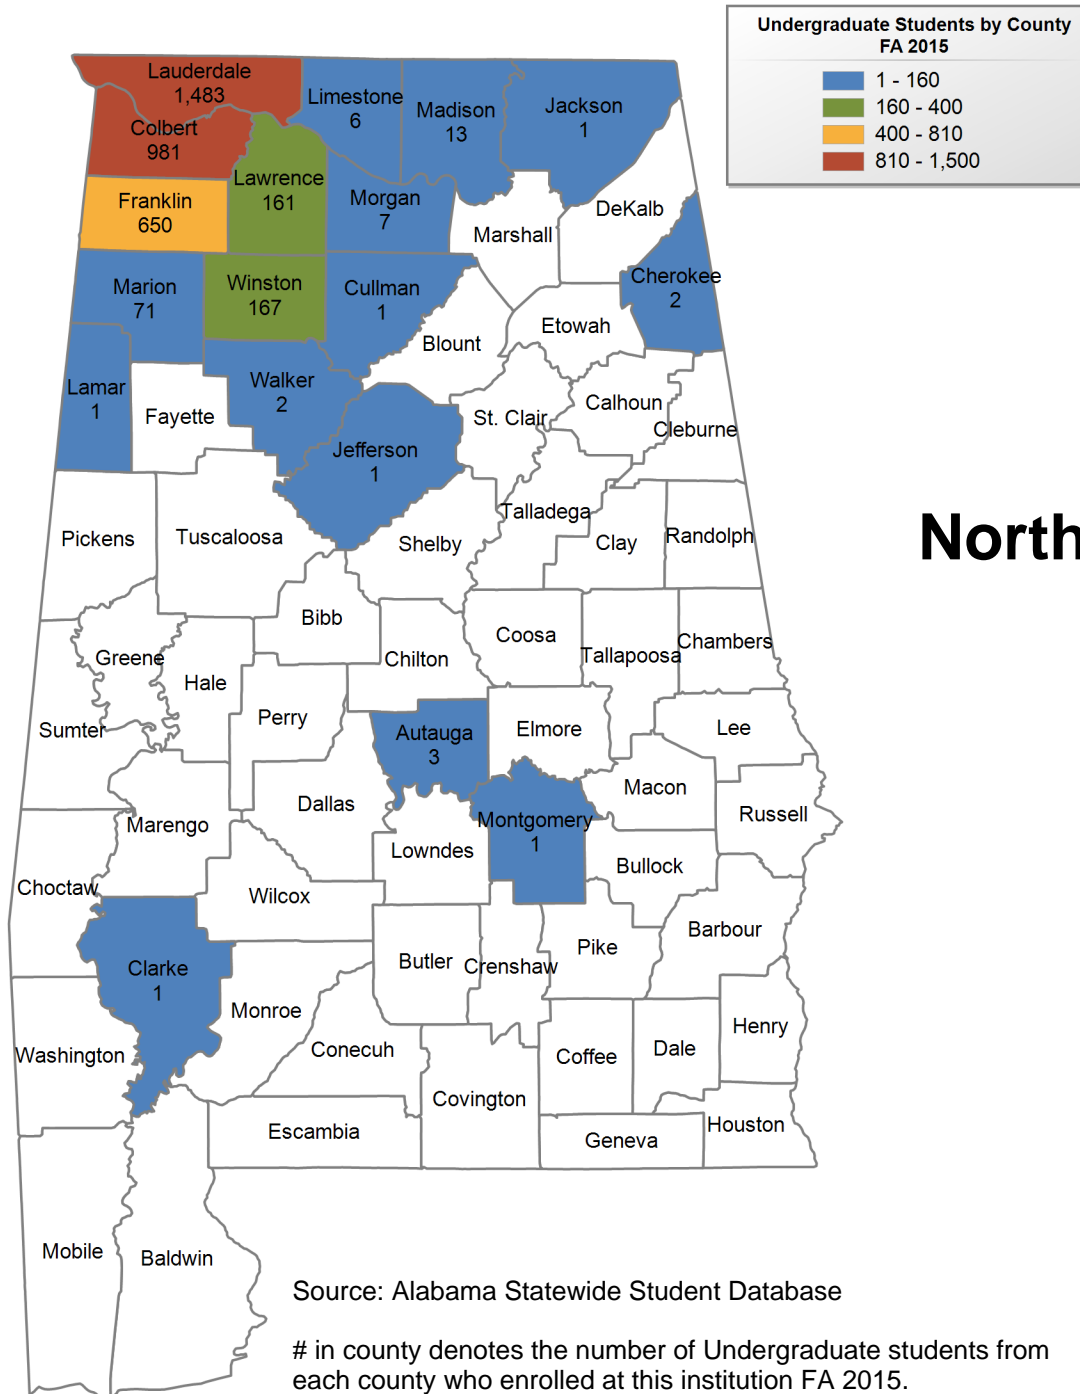

Northwest-Shoals Community College

UNDERGRADUATE ENROLLMENT ONLY

UNDERGRADUATE STUDENTS

Total: 3,700
From Alabama: 3,552