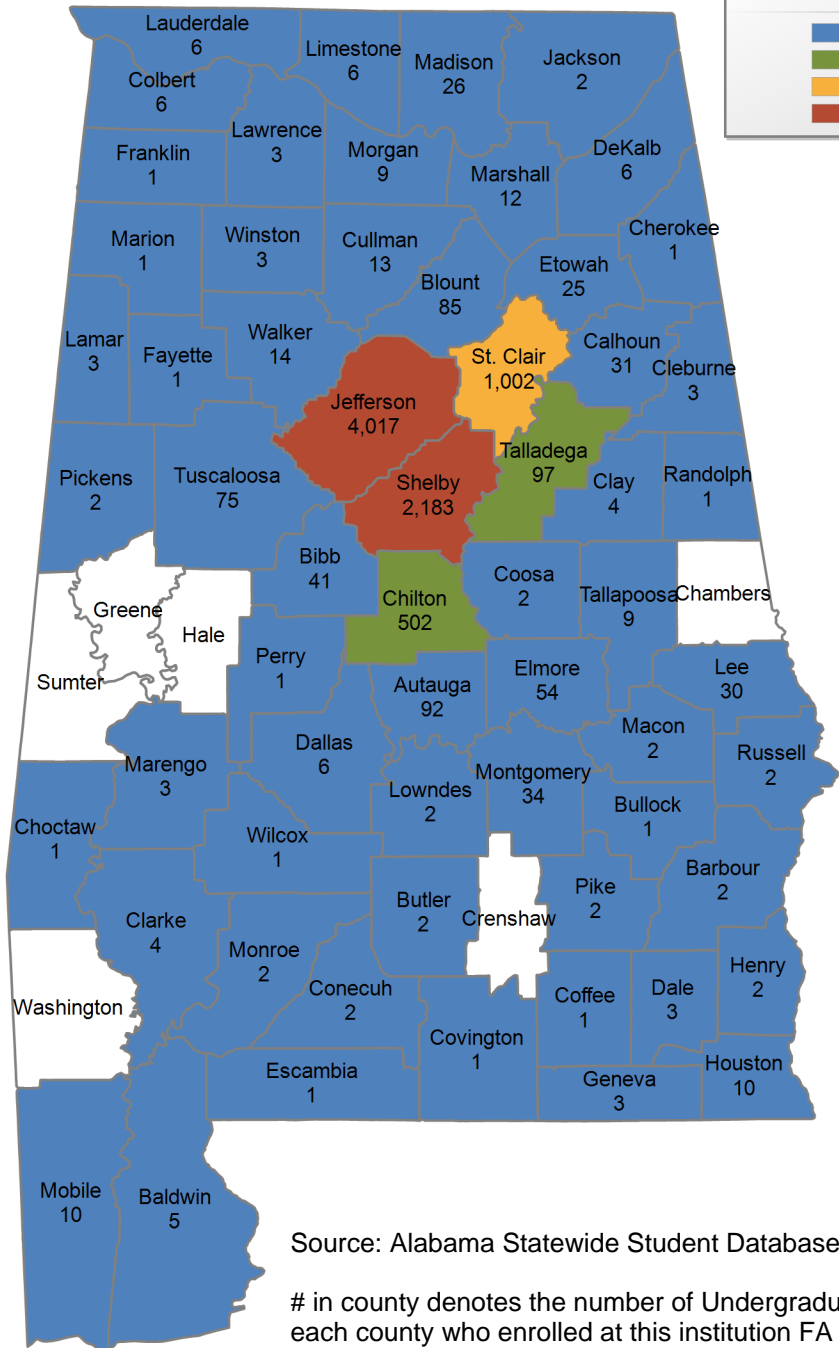

UNDERGRADUATE ENROLLMENT ONLY

UNDERGRADUATE STUDENTS

Total: 1,099
From Alabama: 855

Source: Alabama Statewide Student Database

in county denotes the number of Undergraduate students from each county who enrolled at this institution FA 2015.