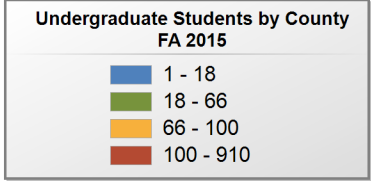

17 student(s) with an 'UNKNOWN' county is(are) not depicted on this map.

Wallace State Community College Selma

UNDERGRADUATE ENROLLMENT ONLY

UNDERGRADUATE STUDENTS

Total: 1,596
From Alabama: 1,580

Source: Alabama Statewide Student Database

in county denotes the number of Undergraduate students from each county who enrolled at this institution FA 2015.