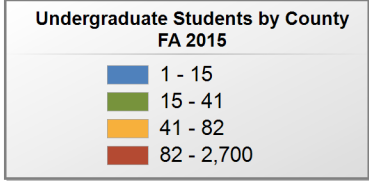

39 student(s) with an 'UNKNOWN' county is(are) not depicted on this map.

Bishop State Community College

UNDERGRADUATE ENROLLMENT ONLY

UNDERGRADUATE STUDENTS

Total: 3,112
From Alabama: 2,922

Source: Alabama Statewide Student Database

in county denotes the number of Undergraduate students from each county who enrolled at this institution FA 2015.