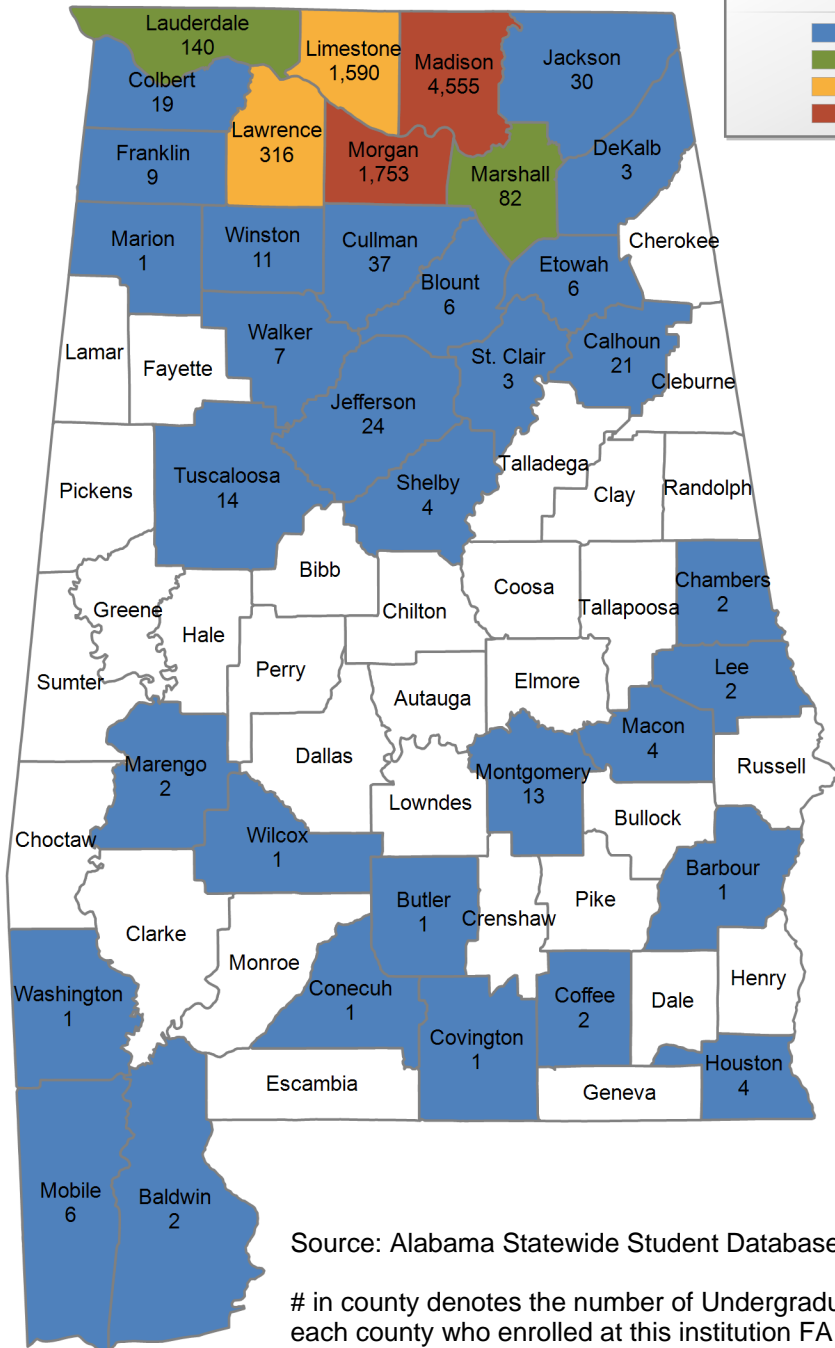

1,063 student(s) with an 'UNKNOWN' county is(are) not depicted on this map.

Calhoun Community College

UNDERGRADUATE ENROLLMENT ONLY

UNDERGRADUATE STUDENTS

Total: 9,985
From Alabama: 9,737

Source: Alabama Statewide Student Database

in county denotes the number of Undergraduate students from each county who enrolled at this institution FA 2015.