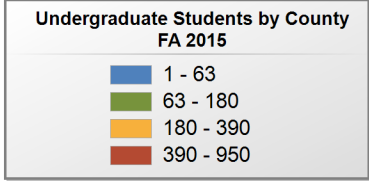

660 student(s) with an 'UNKNOWN' county is(are) not depicted on this map.

Alabama A&M University

UNDERGRADUATE ENROLLMENT ONLY

UNDERGRADUATE STUDENTS

Total: 4,504
From Alabama: 3,427

Source: Alabama Statewide Student Database

in county denotes the number of Undergraduate students from each county who enrolled at this institution FA 2015.