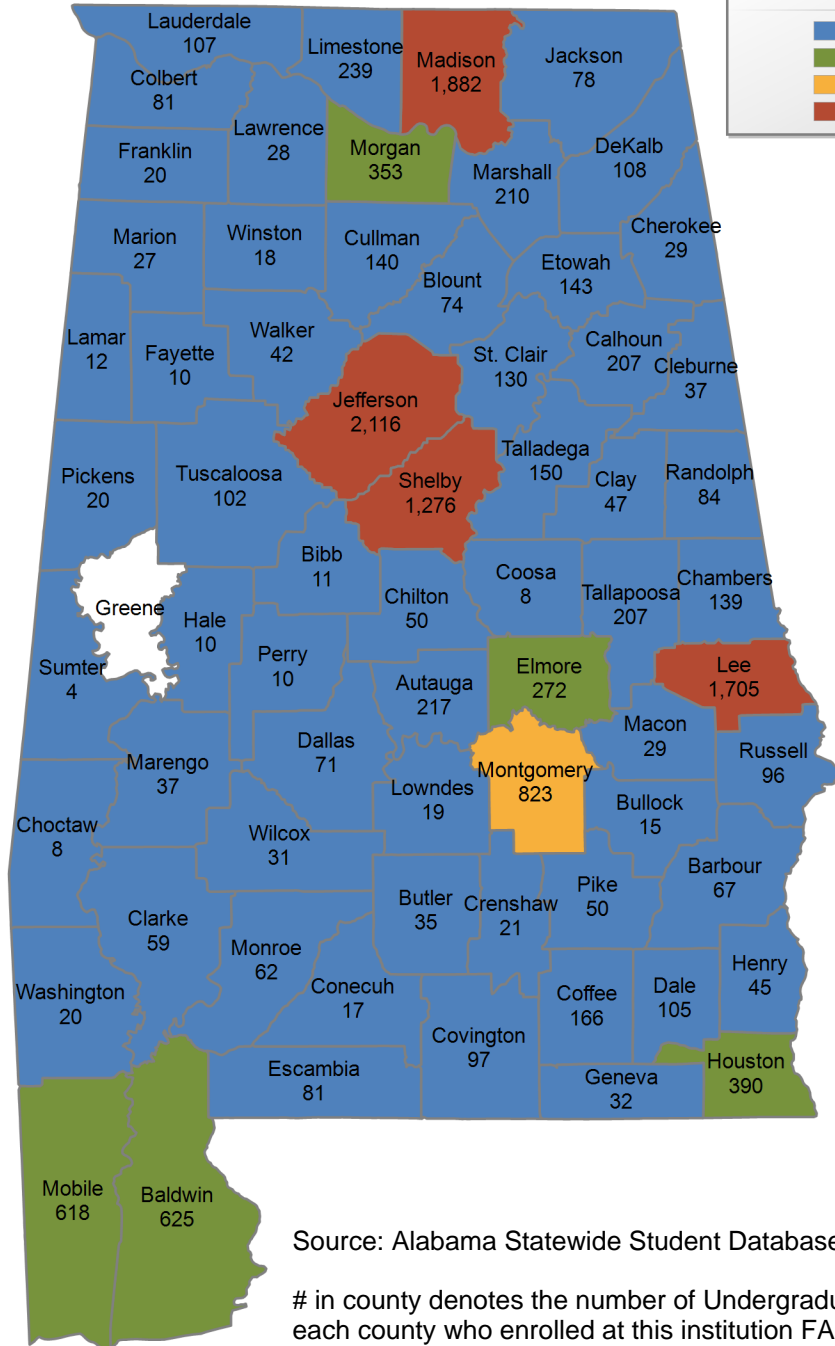

**Undergraduate Students by County
FA 2015**

Auburn University

UNDERGRADUATE ENROLLMENT ONLY

UNDERGRADUATE STUDENTS

Total: 21,786
From Alabama: 14,022

Source: Alabama Statewide Student Database

in county denotes the number of Undergraduate students from each county who enrolled at this institution FA 2015.