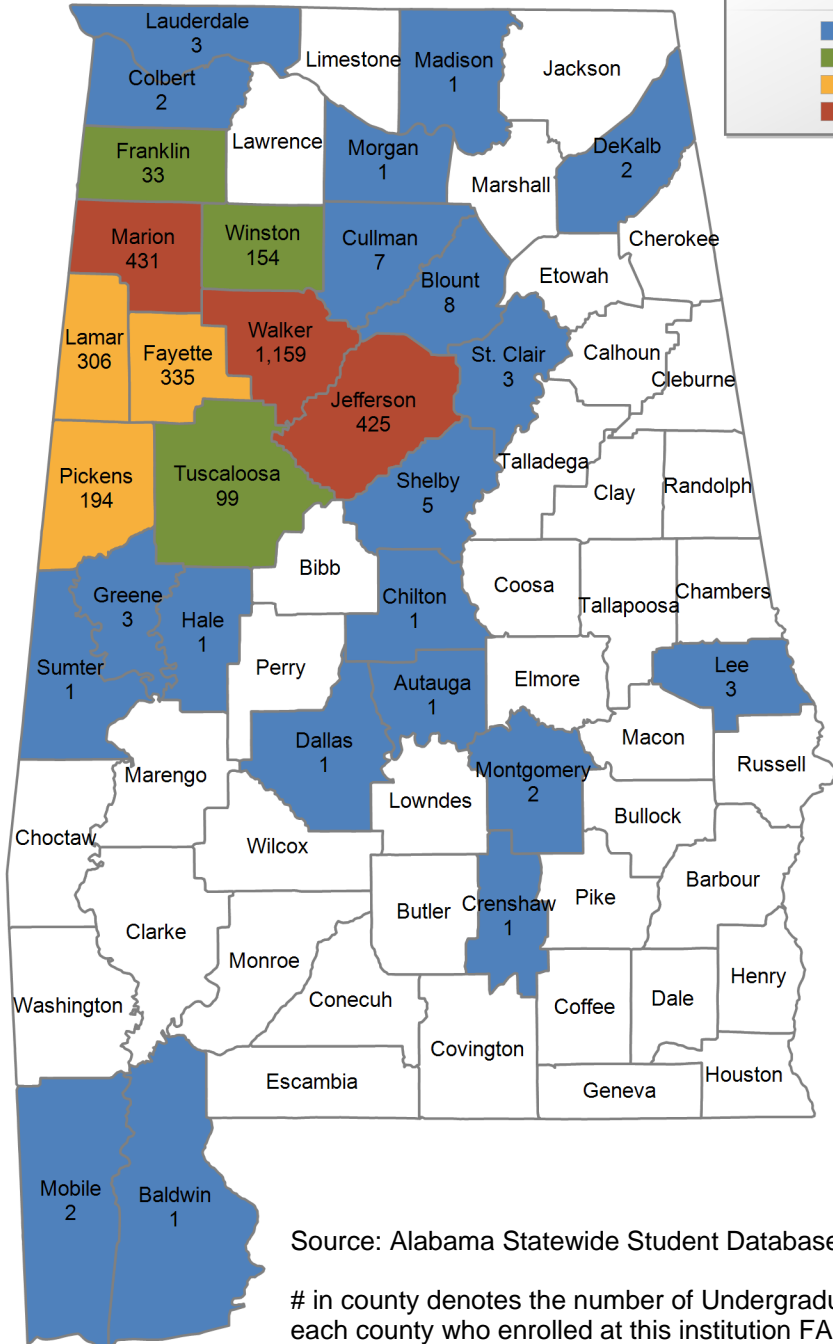

55 student(s) with an 'UNKNOWN' county is(are) not depicted on this map.

Bevill State Community College

UNDERGRADUATE ENROLLMENT ONLY

UNDERGRADUATE STUDENTS

Total: 3,619
From Alabama: 3,240

Source: Alabama Statewide Student Database

in county denotes the number of Undergraduate students from each county who enrolled at this institution FA 2015.