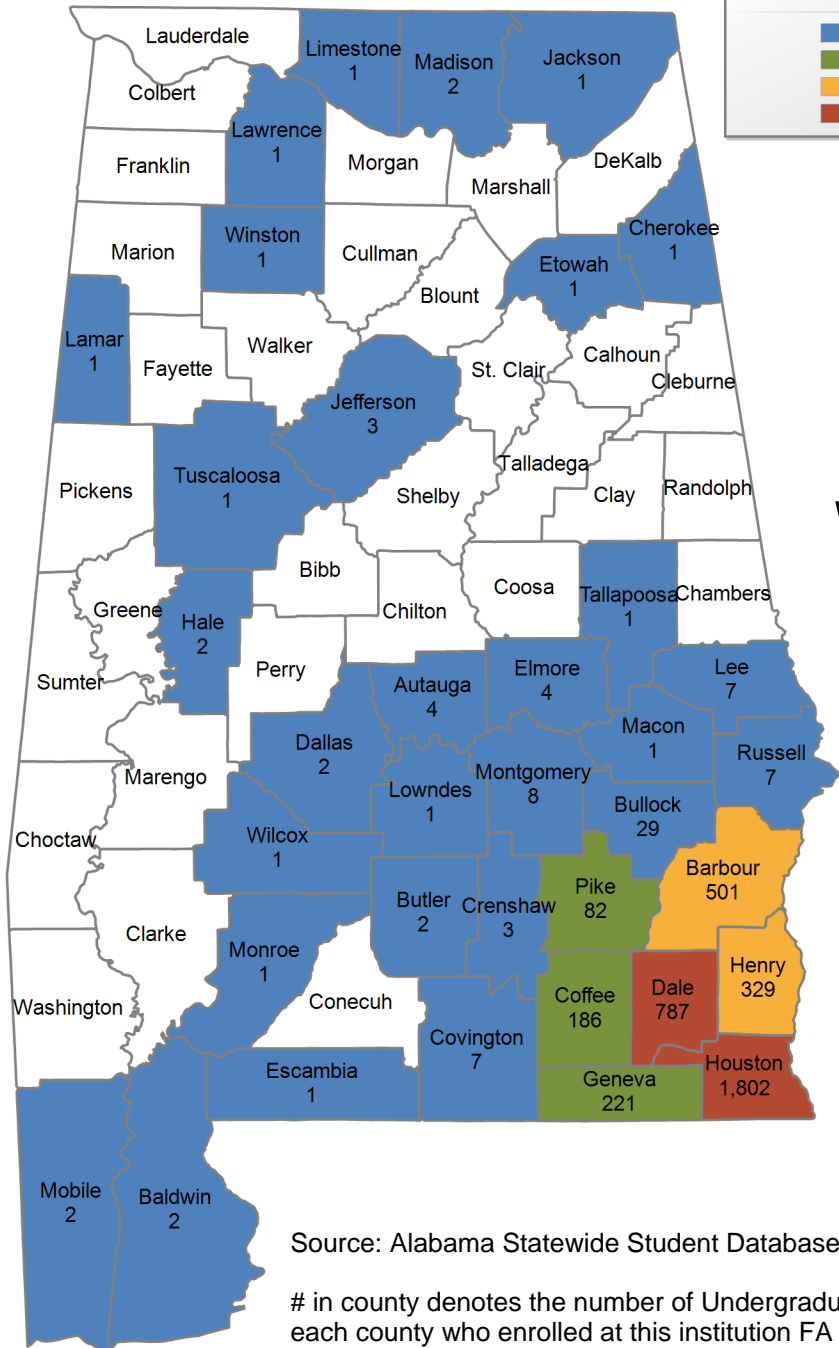

Undergraduate Students by County
FA 2015

319 student(s) with an 'UNKNOWN' county is(are) not depicted on this map.

Wallace Community College Dothan

UNDERGRADUATE ENROLLMENT ONLY

UNDERGRADUATE STUDENTS

Total: 4,772
From Alabama: 4,325

Source: Alabama Statewide Student Database

in county denotes the number of Undergraduate students from each county who enrolled at this institution FA 2015.