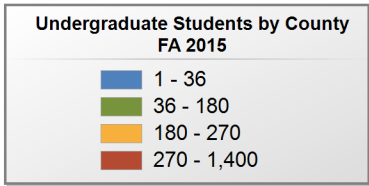

Source: Alabama Statewide Student Database

in county denotes the number of Undergraduate students from each county who enrolled at this institution FA 2015.

Snead State Community College

UNDERGRADUATE ENROLLMENT ONLY

UNDERGRADUATE STUDENTS

Total: 2,456
From Alabama: 2,389