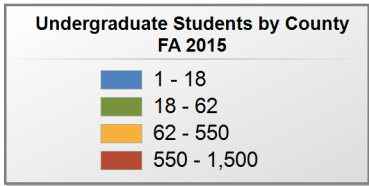

7 student(s) with an 'UNKNOWN' county is(are) not depicted on this map.

Northeast Alabama Community College

UNDERGRADUATE ENROLLMENT ONLY

UNDERGRADUATE STUDENTS

Total: 2,704
From Alabama: 2,666

Source: Alabama Statewide Student Database

in county denotes the number of Undergraduate students from each county who enrolled at this institution FA 2015.