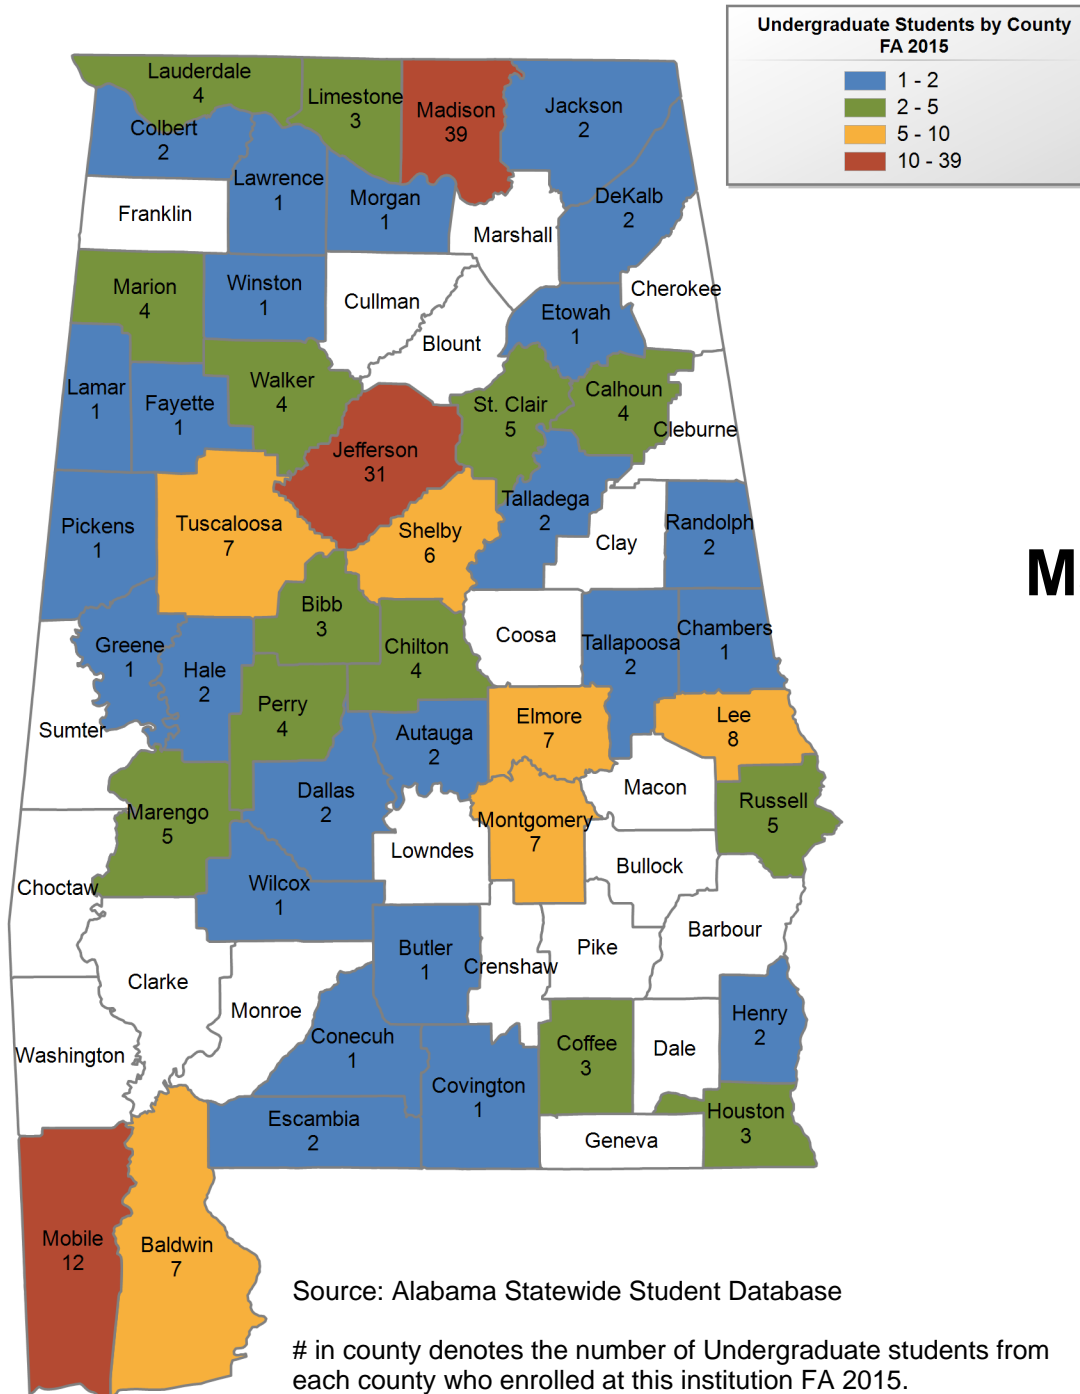

UNDERGRADUATE ENROLLMENT ONLY

UNDERGRADUATE STUDENTS

Total: 1,732
From Alabama: 1,647

Source: Alabama Statewide Student Database

in county denotes the number of Undergraduate students from each county who enrolled at this institution FA 2015.