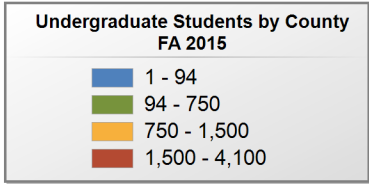

UNDERGRADUATE ENROLLMENT ONLY

UNDERGRADUATE STUDENTS

Total: 1,099
From Alabama: 855

Source: Alabama Statewide Student Database

in county denotes the number of Undergraduate students from each county who enrolled at this institution FA 2015.