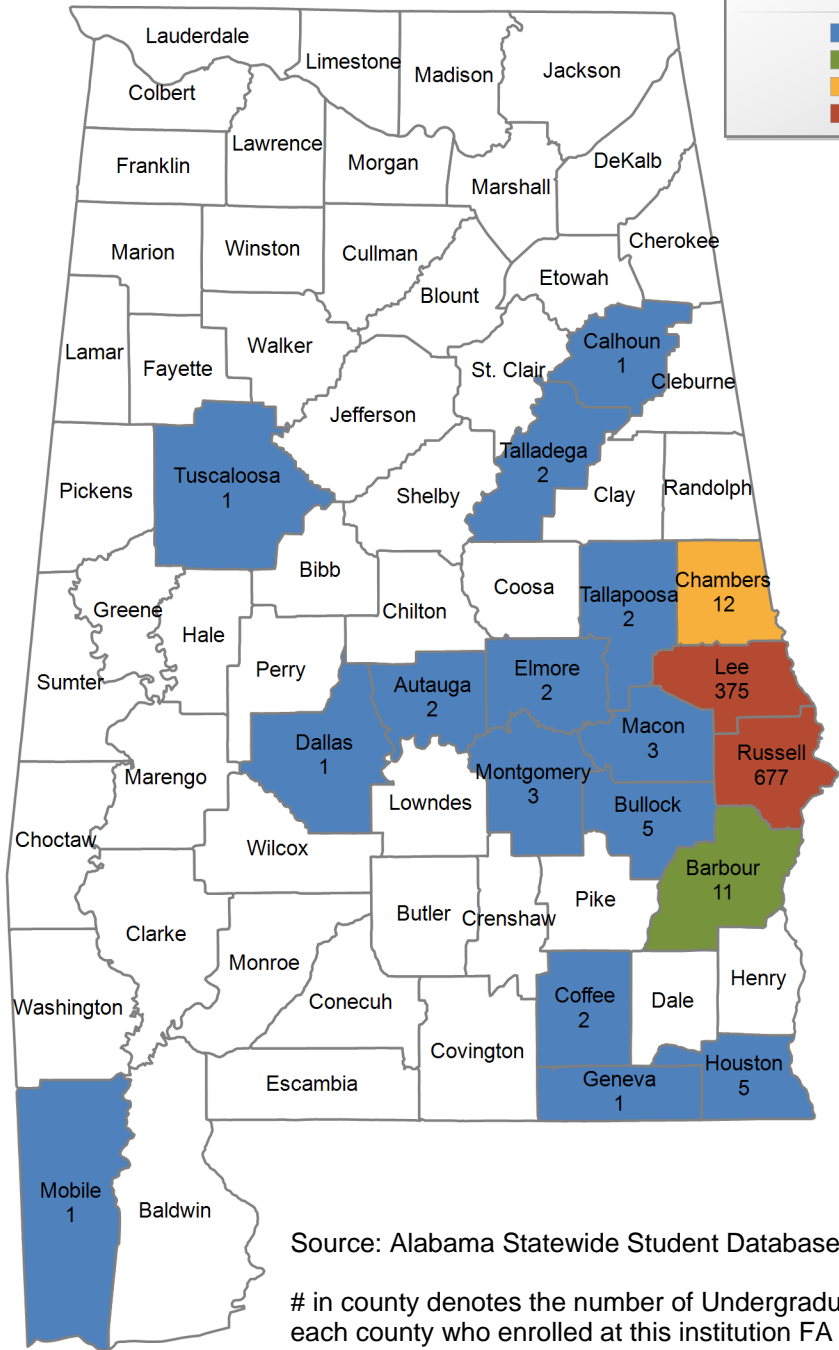

40 student(s) with an 'UNKNOWN' county is(are) not depicted on this map.

Chattahoochee Valley Community College

UNDERGRADUATE ENROLLMENT ONLY

UNDERGRADUATE STUDENTS

Total: 1,665
From Alabama: 1,146

Source: Alabama Statewide Student Database

in county denotes the number of Undergraduate students from each county who enrolled at this institution FA 2015.