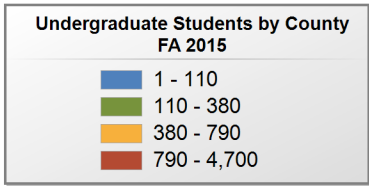

UNDERGRADUATE ENROLLMENT ONLY

UNDERGRADUATE STUDENTS

Total: 6,092
From Alabama: 4,854

Source: Alabama Statewide Student Database

in county denotes the number of Undergraduate students from each county who enrolled at this institution FA 2015.