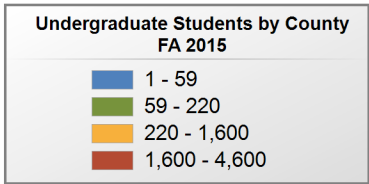

UNDERGRADUATE ENROLLMENT ONLY

UNDERGRADUATE STUDENTS

Total: 3,112
From Alabama: 2,922

Source: Alabama Statewide Student Database

in county denotes the number of Undergraduate students from each county who enrolled at this institution FA 2015.