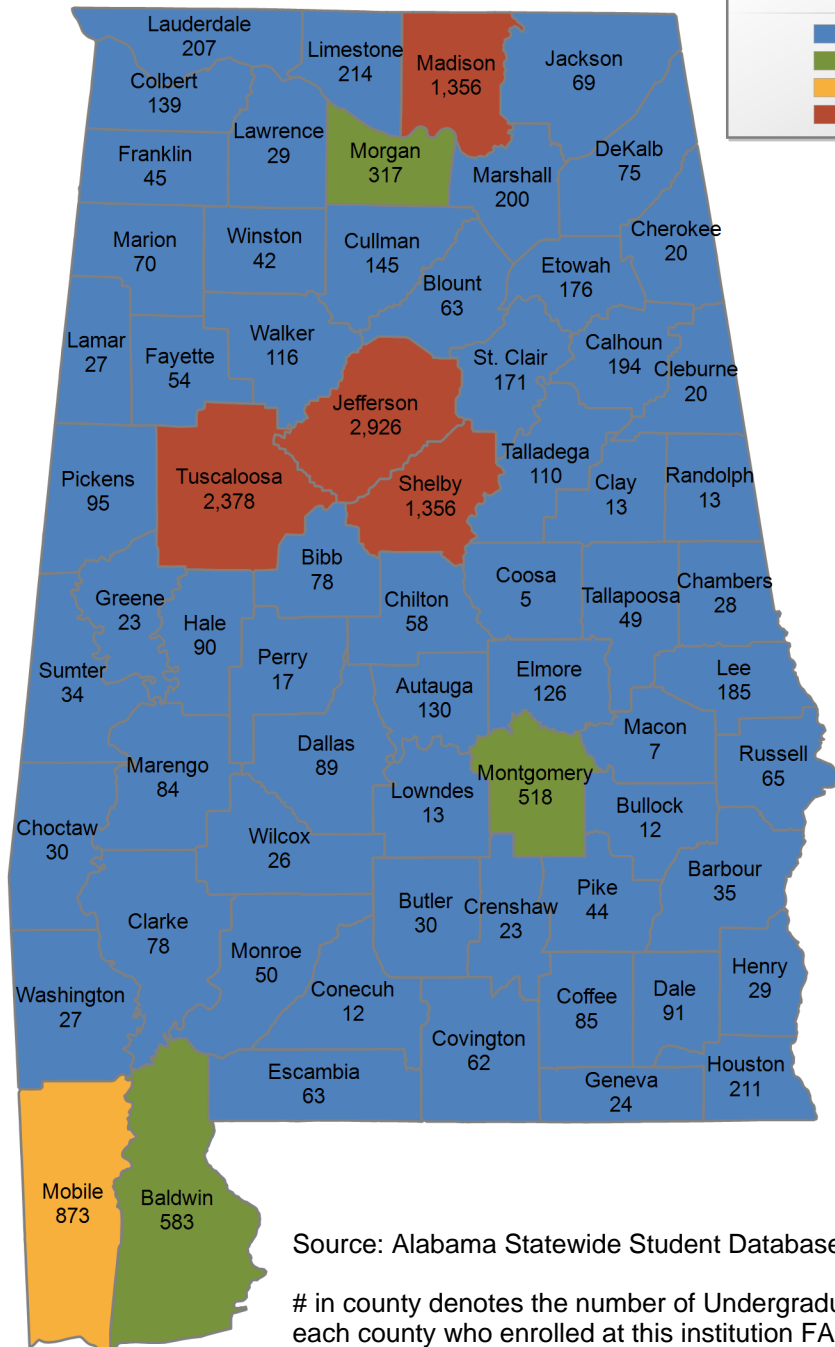

47 student(s) with an 'UNKNOWN' county is(are) not depicted on this map.

University of Alabama

UNDERGRADUATE ENROLLMENT ONLY

UNDERGRADUATE STUDENTS

Total: 31,960
From Alabama: 14,674

Source: Alabama Statewide Student Database

in county denotes the number of Undergraduate students from each county who enrolled at this institution FA 2015.