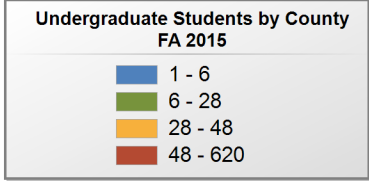

45 student(s) with an 'UNKNOWN' county is(are) not depicted on this map.

Jefferson Davis Community College

UNDERGRADUATE ENROLLMENT ONLY

UNDERGRADUATE STUDENTS

Total: 1,099
From Alabama: 855

Source: Alabama Statewide Student Database

in county denotes the number of Undergraduate students from each county who enrolled at this institution FA 2015.