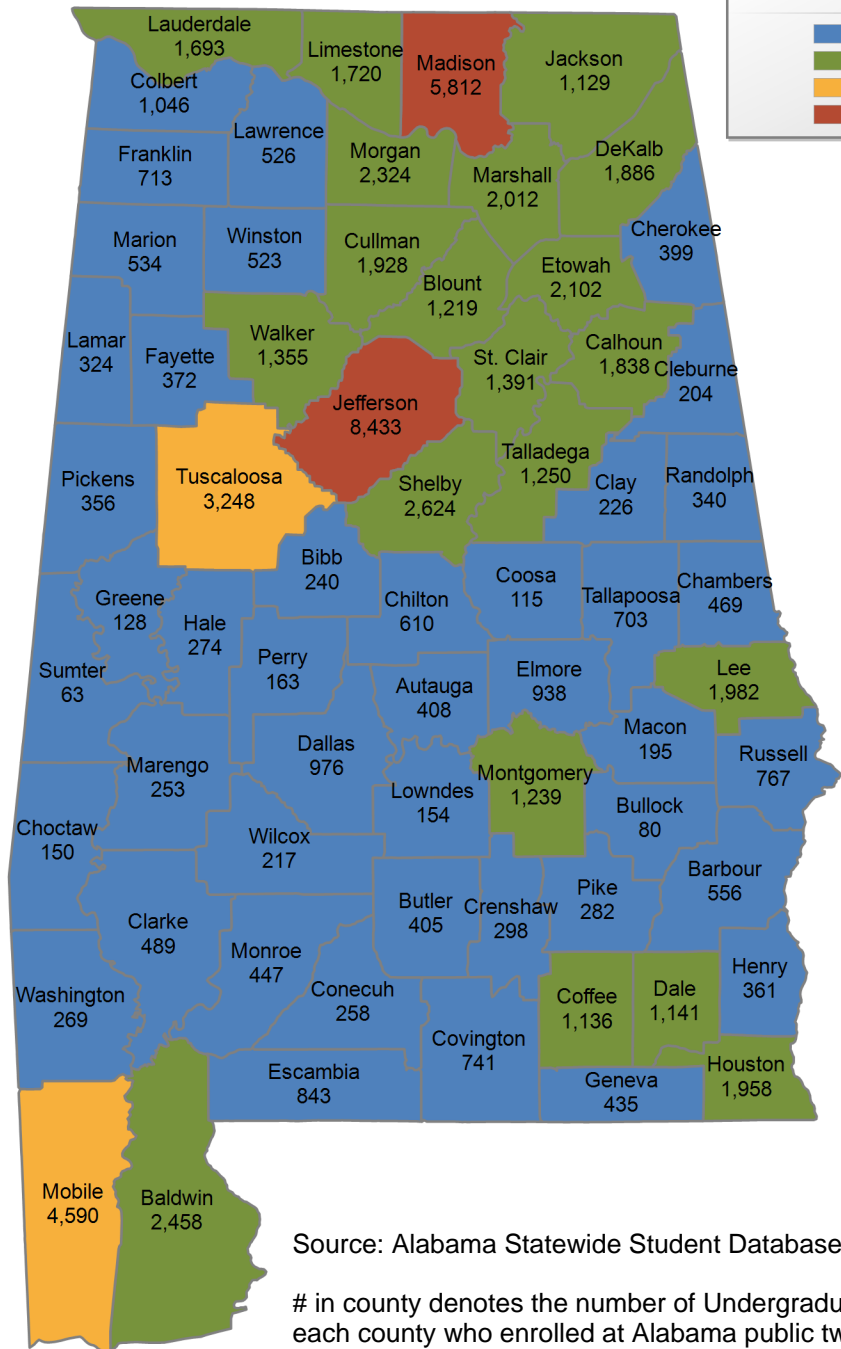

**Undergraduate Students by County
FA 2015**

2,772 student(s) with an 'UNKNOWN' county is(are) not depicted on this map.

ALL ALABAMA PUBLIC 2-YEAR INSTITUTIONS

UNDERGRADUATE ENROLLMENT ONLY

UNDERGRADUATE STUDENTS

Total: 81,912
From Alabama: 77,090

Source: Alabama Statewide Student Database

in county denotes the number of Undergraduate students from each county who enrolled at Alabama public two-year institutions FA 2015.