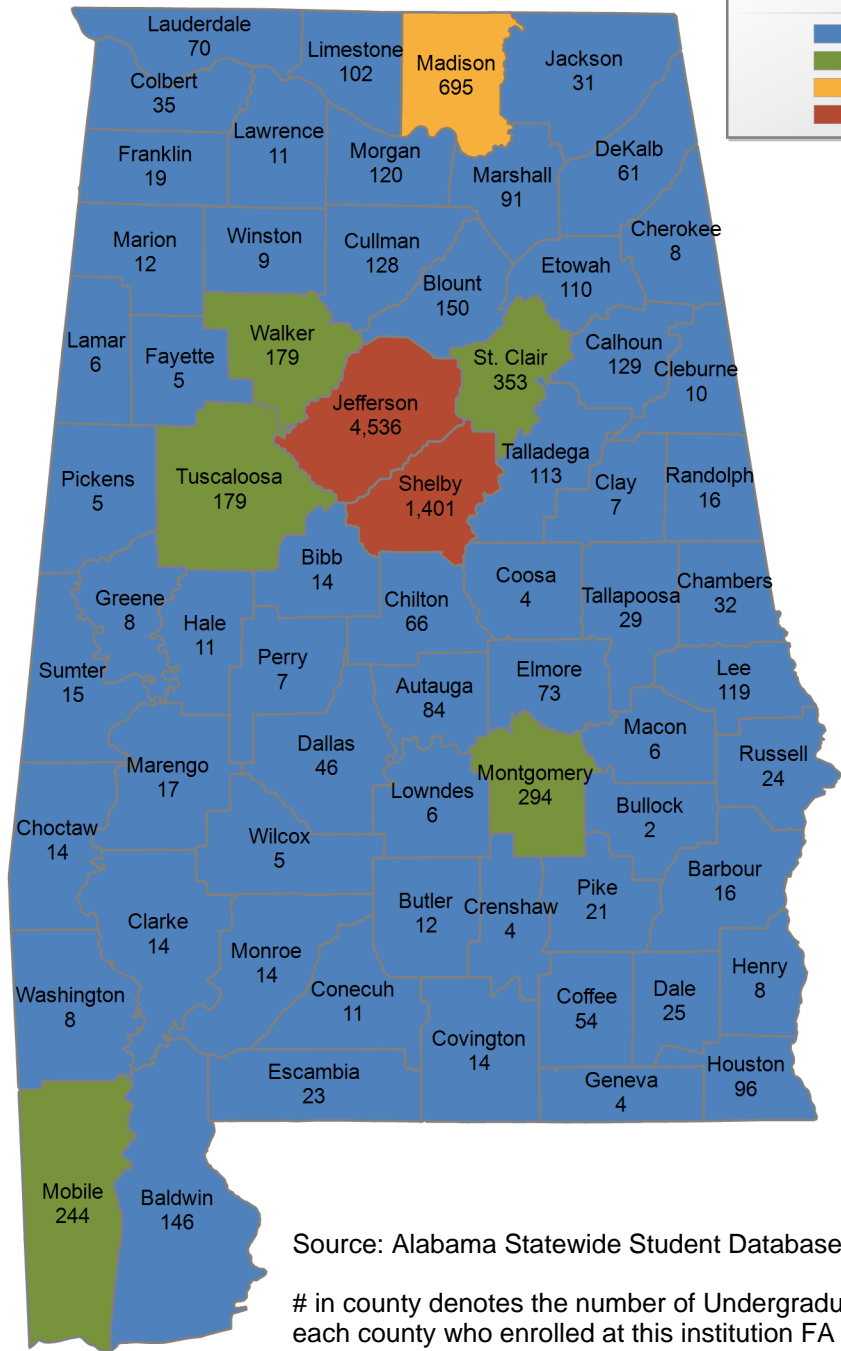

10 student(s) with an 'UNKNOWN' county is(are) not depicted on this map.

University of Alabama at Birmingham

UNDERGRADUATE ENROLLMENT ONLY

UNDERGRADUATE STUDENTS

Total: 11,540
From Alabama: 10,191

Source: Alabama Statewide Student Database

in county denotes the number of Undergraduate students from each county who enrolled at this institution FA 2015.