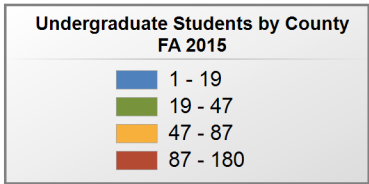

16 student(s) with an 'UNKNOWN' county is(are) not depicted on this map.

University of West Alabama

UNDERGRADUATE ENROLLMENT ONLY

UNDERGRADUATE STUDENTS

Total: 1,915
From Alabama: 1,425

Source: Alabama Statewide Student Database

in county denotes the number of Undergraduate students from each county who enrolled at this institution FA 2015.