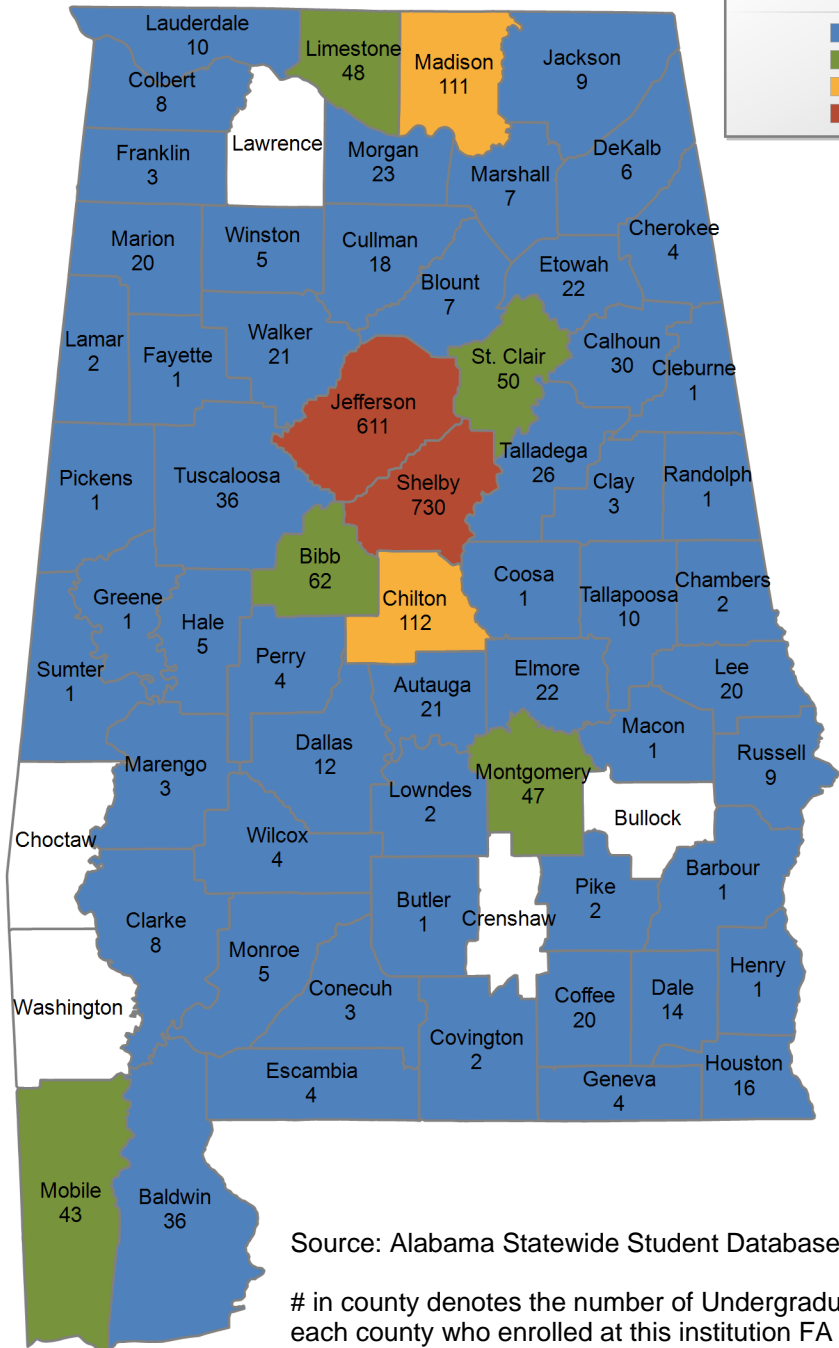

University of Alabama at Birmingham

UNDERGRADUATE ENROLLMENT ONLY

UNDERGRADUATE STUDENTS

Total: 11,540
From Alabama: 10,191

Source: Alabama Statewide Student Database

in county denotes the number of Undergraduate students from each county who enrolled at this institution FA 2015.