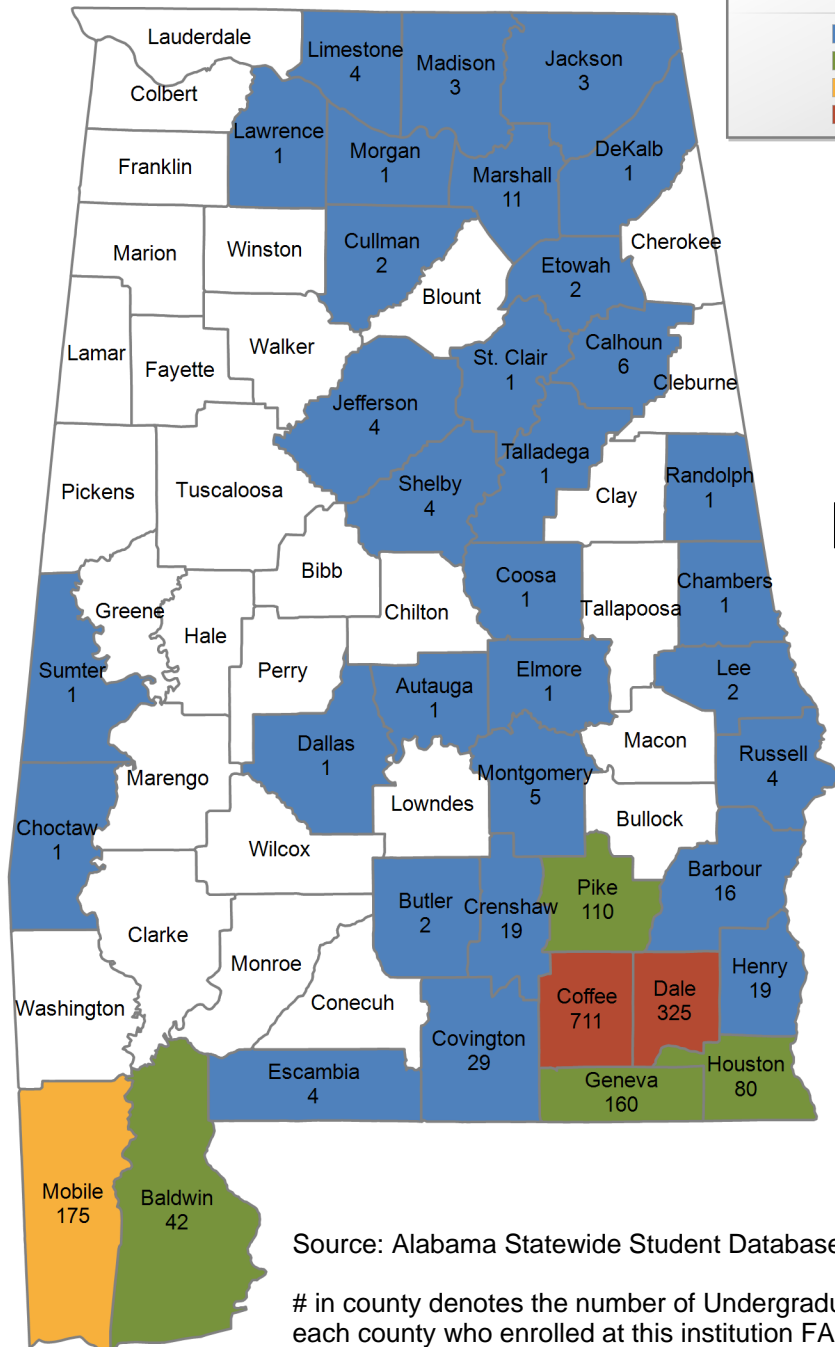

Enterprise State Community College

UNDERGRADUATE ENROLLMENT ONLY

UNDERGRADUATE STUDENTS

Total: 1,882
From Alabama: 1,755

Source: Alabama Statewide Student Database

in county denotes the number of Undergraduate students from each county who enrolled at this institution FA 2015.