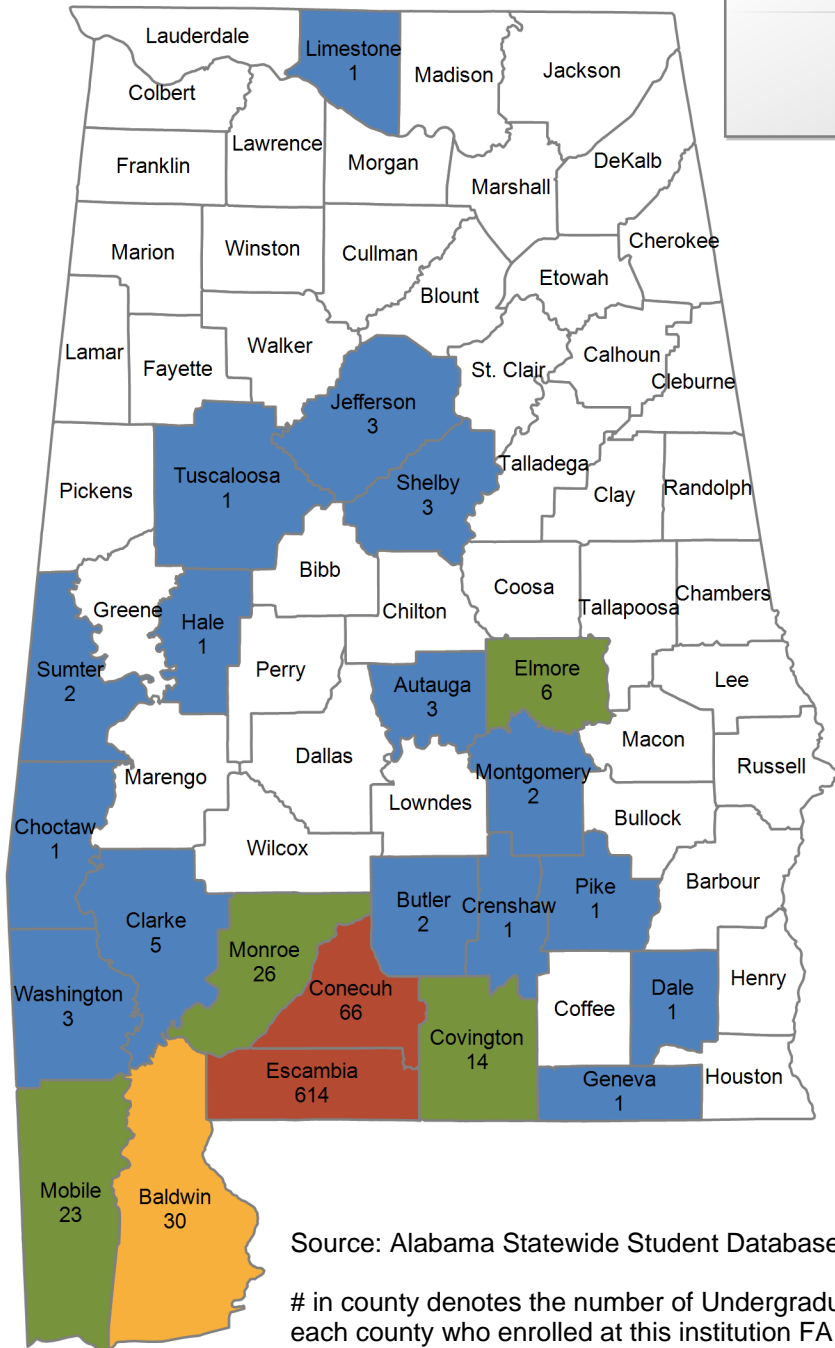

45 student(s) with an 'UNKNOWN' county is(are) not depicted on this map.

Jefferson Davis Community College

UNDERGRADUATE ENROLLMENT ONLY

UNDERGRADUATE STUDENTS

Total: 1,099
From Alabama: 855

Source: Alabama Statewide Student Database

in county denotes the number of Undergraduate students from each county who enrolled at this institution FA 2015.