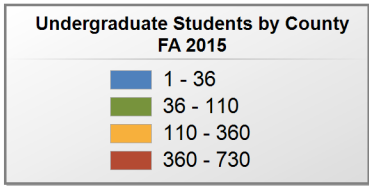

University of Alabama at Birmingham

UNDERGRADUATE ENROLLMENT ONLY

UNDERGRADUATE STUDENTS

Total: 11,540
From Alabama: 10,191

Source: Alabama Statewide Student Database

in county denotes the number of Undergraduate students from each county who enrolled at this institution FA 2015.