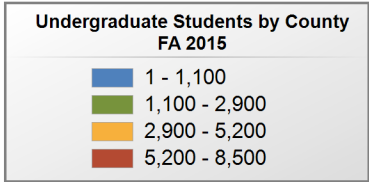

2,772 student(s) with an 'UNKNOWN' county is(are) not depicted on this map.

ALL ALABAMA PUBLIC 2-YEAR INSTITUTIONS

UNDERGRADUATE ENROLLMENT ONLY

UNDERGRADUATE STUDENTS

Total: 81,912
From Alabama: 77,090

Source: Alabama Statewide Student Database

in county denotes the number of Undergraduate students from each county who enrolled at Alabama public two-year institutions FA 2015.