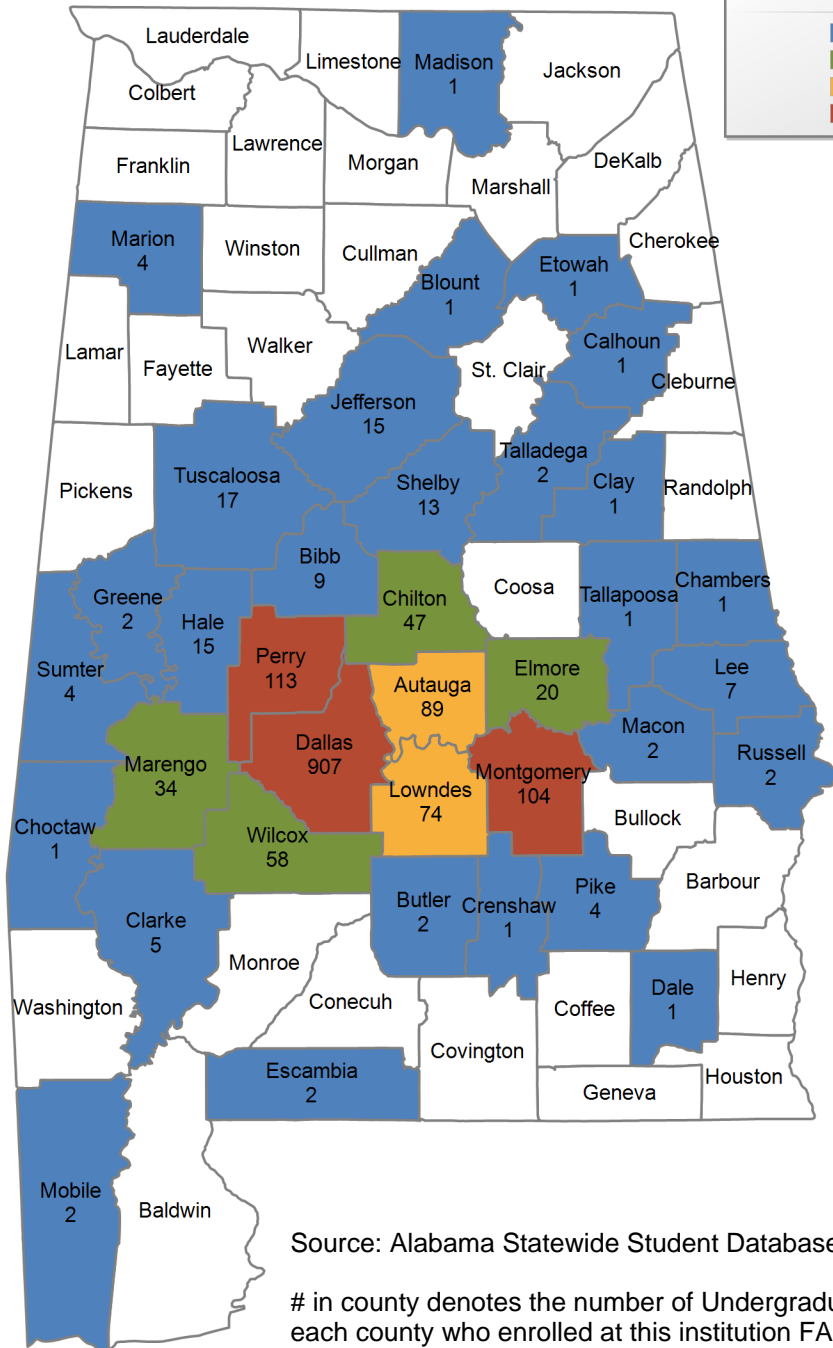

17 student(s) with an 'UNKNOWN' county is(are) not depicted on this map.

Wallace State Community College Selma

UNDERGRADUATE ENROLLMENT ONLY

UNDERGRADUATE STUDENTS

Total: 1,596
From Alabama: 1,580

Source: Alabama Statewide Student Database

in county denotes the number of Undergraduate students from each county who enrolled at this institution FA 2015.