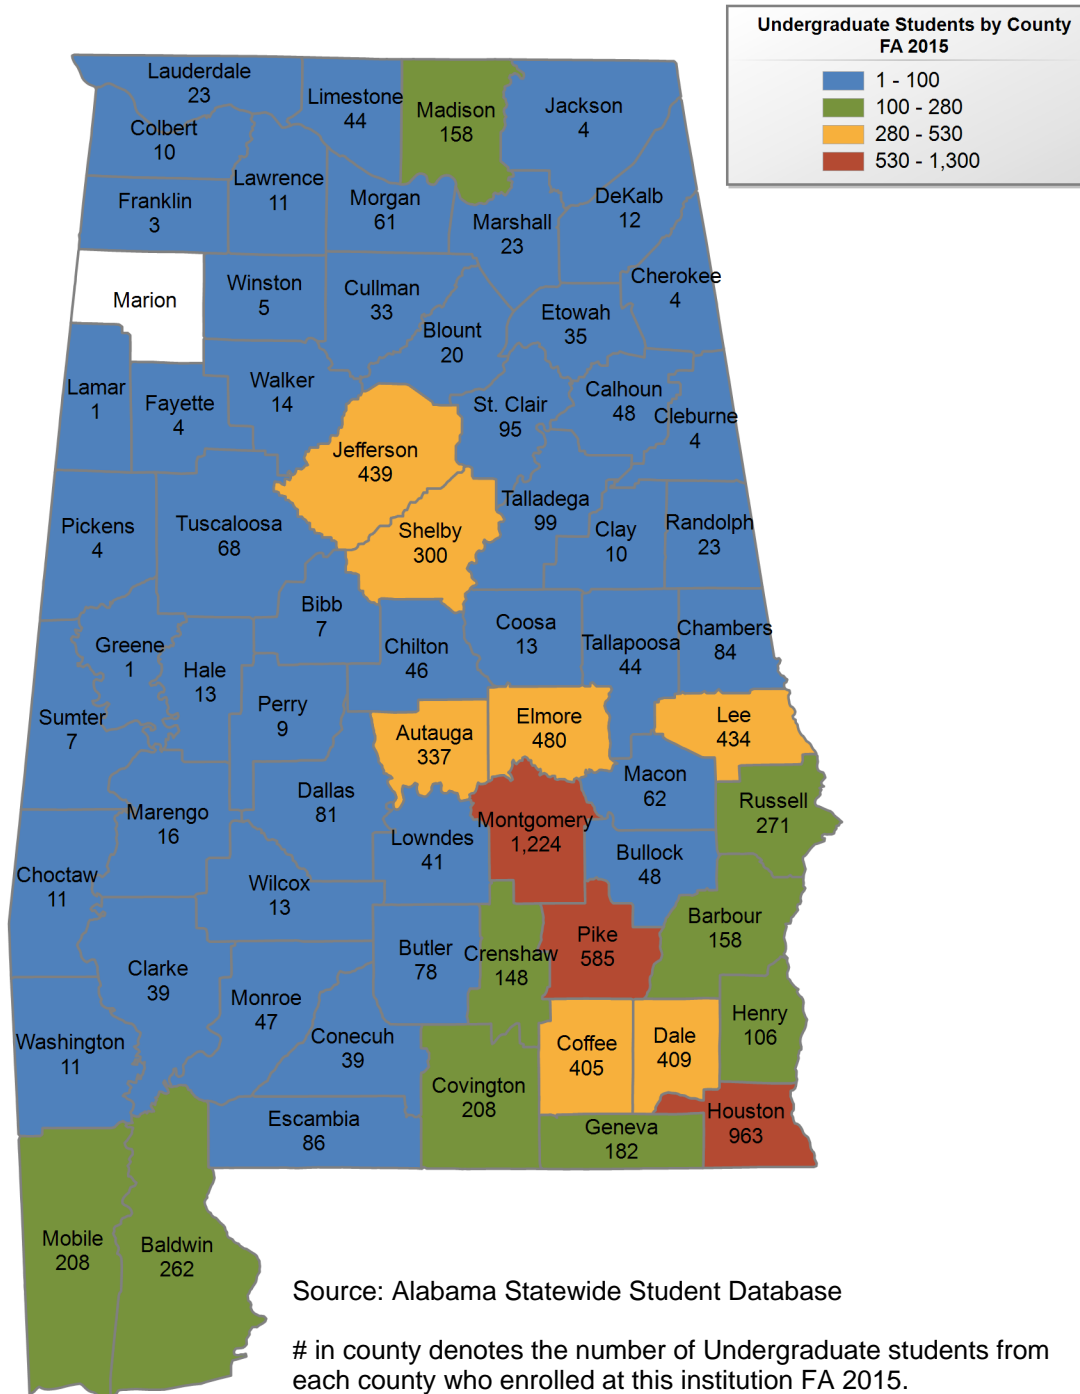

Source: Alabama Statewide Student Database

in county denotes the number of Undergraduate students from each county who enrolled at this institution FA 2015.

Troy University

UNDERGRADUATE ENROLLMENT ONLY

UNDERGRADUATE STUDENTS

Total: 10,828
From Alabama: 8,731