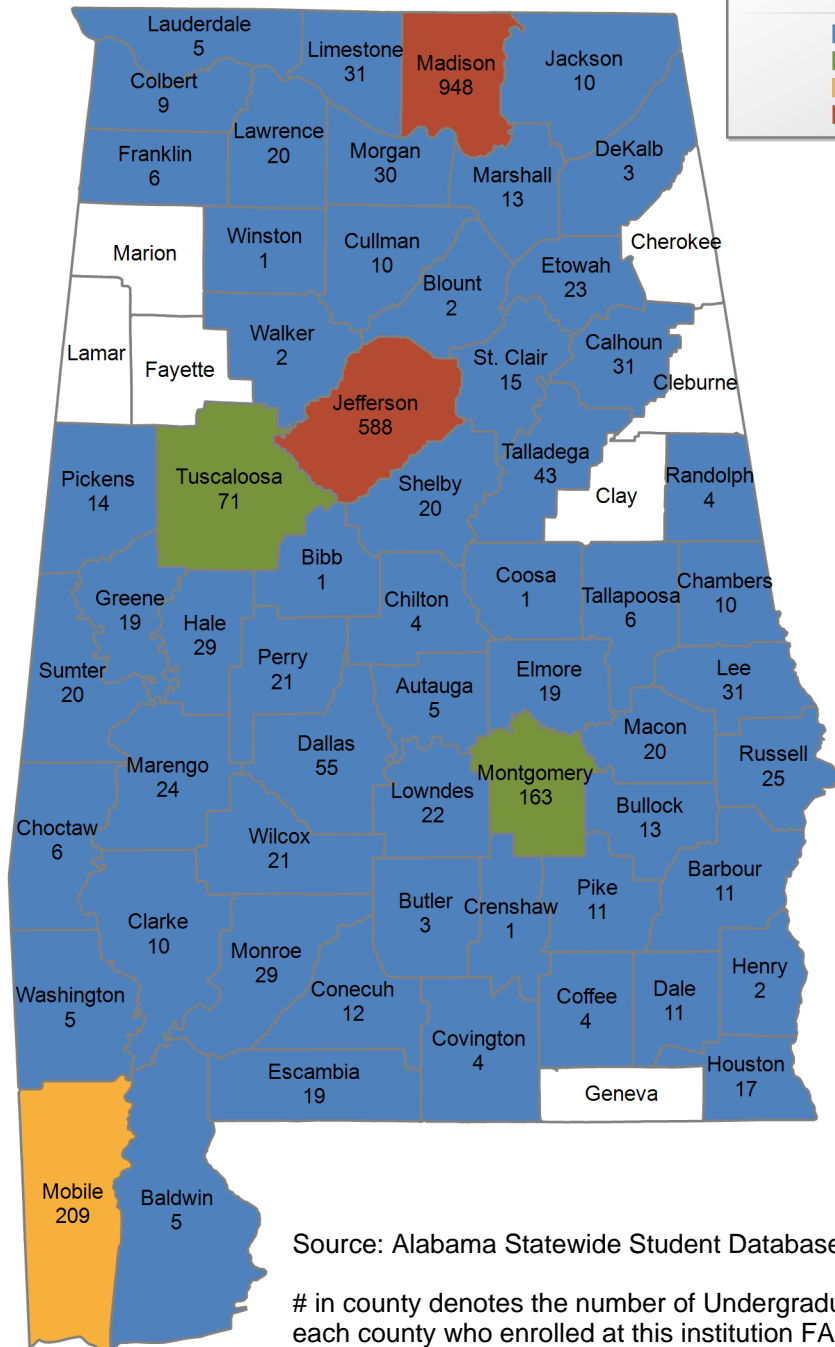

660 student(s) with an 'UNKNOWN' county is(are) not depicted on this map.

Alabama A&M University

UNDERGRADUATE ENROLLMENT ONLY

UNDERGRADUATE STUDENTS

Total: 4,504
From Alabama: 3,427

Source: Alabama Statewide Student Database

in county denotes the number of Undergraduate students from each county who enrolled at this institution FA 2015.