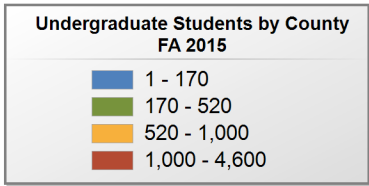

10 student(s) with an 'UNKNOWN' county is(are) not depicted on this map.

University of Alabama at Birmingham

UNDERGRADUATE ENROLLMENT ONLY

UNDERGRADUATE STUDENTS

Total: 11,540
From Alabama: 10,191

Source: Alabama Statewide Student Database

in county denotes the number of Undergraduate students from each county who enrolled at this institution FA 2015.