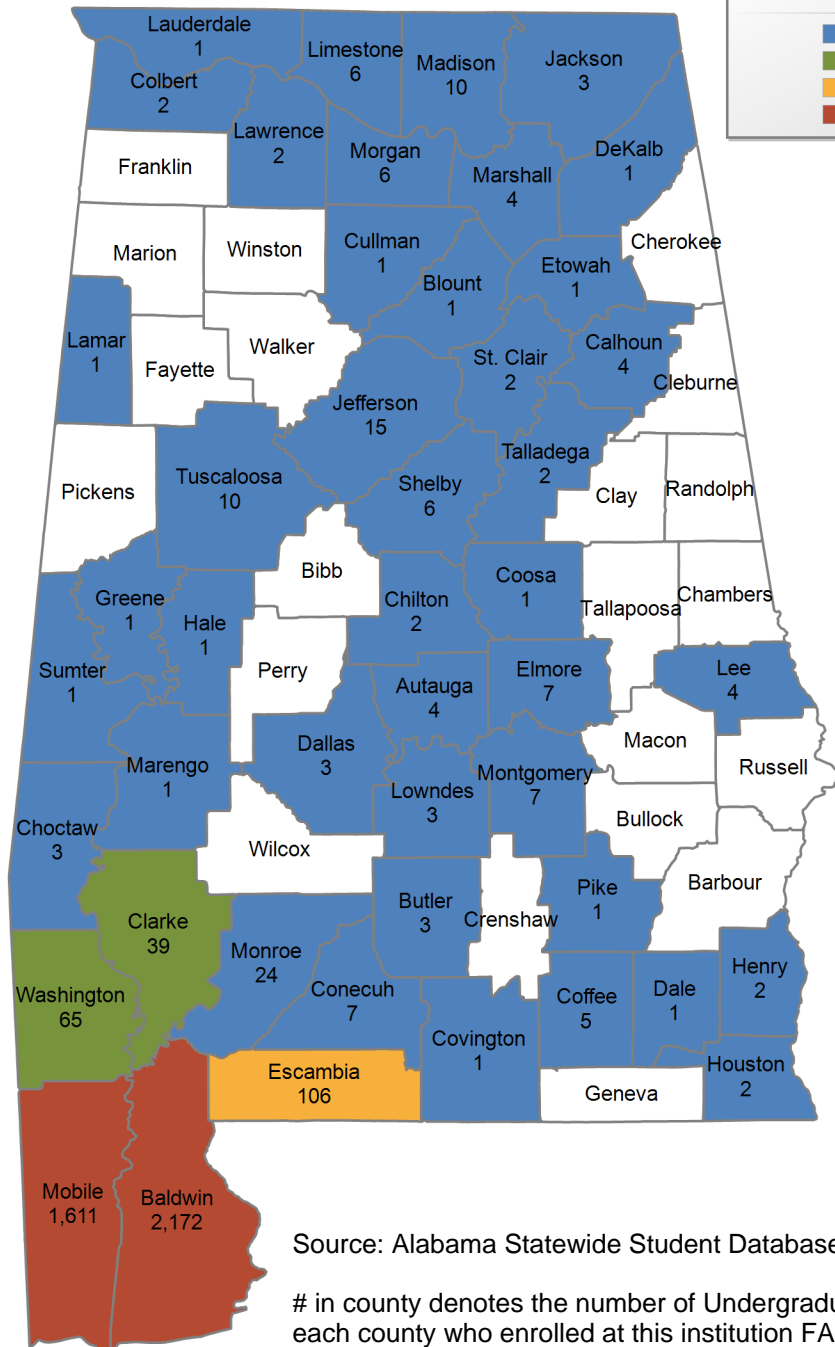

in county denotes the number of Undergraduate students from each county who enrolled at this institution FA 2015.

222 student(s) with an 'UNKNOWN' county is(are) not depicted on this map.

Faulkner State Community College