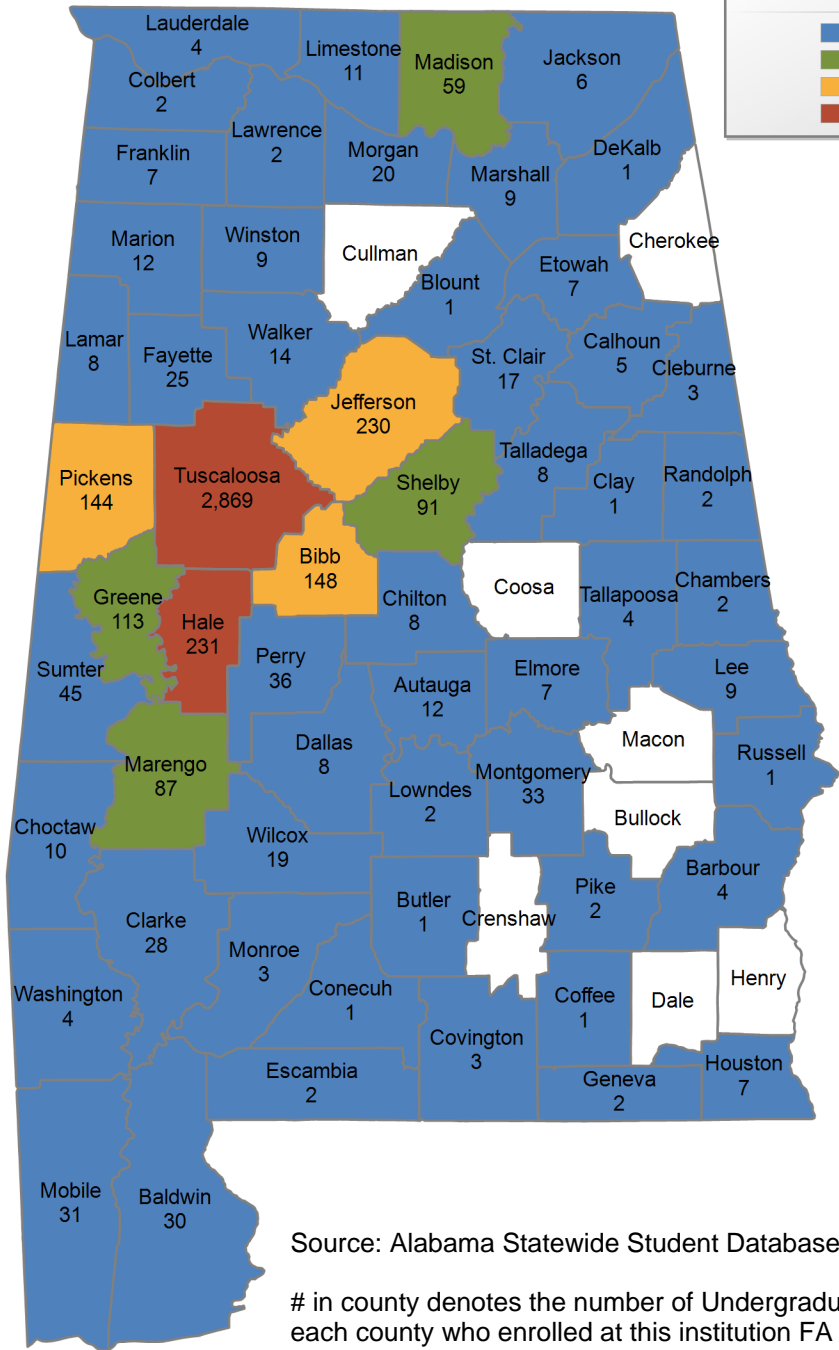

UNDERGRADUATE STUDENTS

Total: 571
From Alabama: 549

Source: Alabama Statewide Student Database
in county denotes the number of Undergraduate students from each county who enrolled at this institution FA 2015.