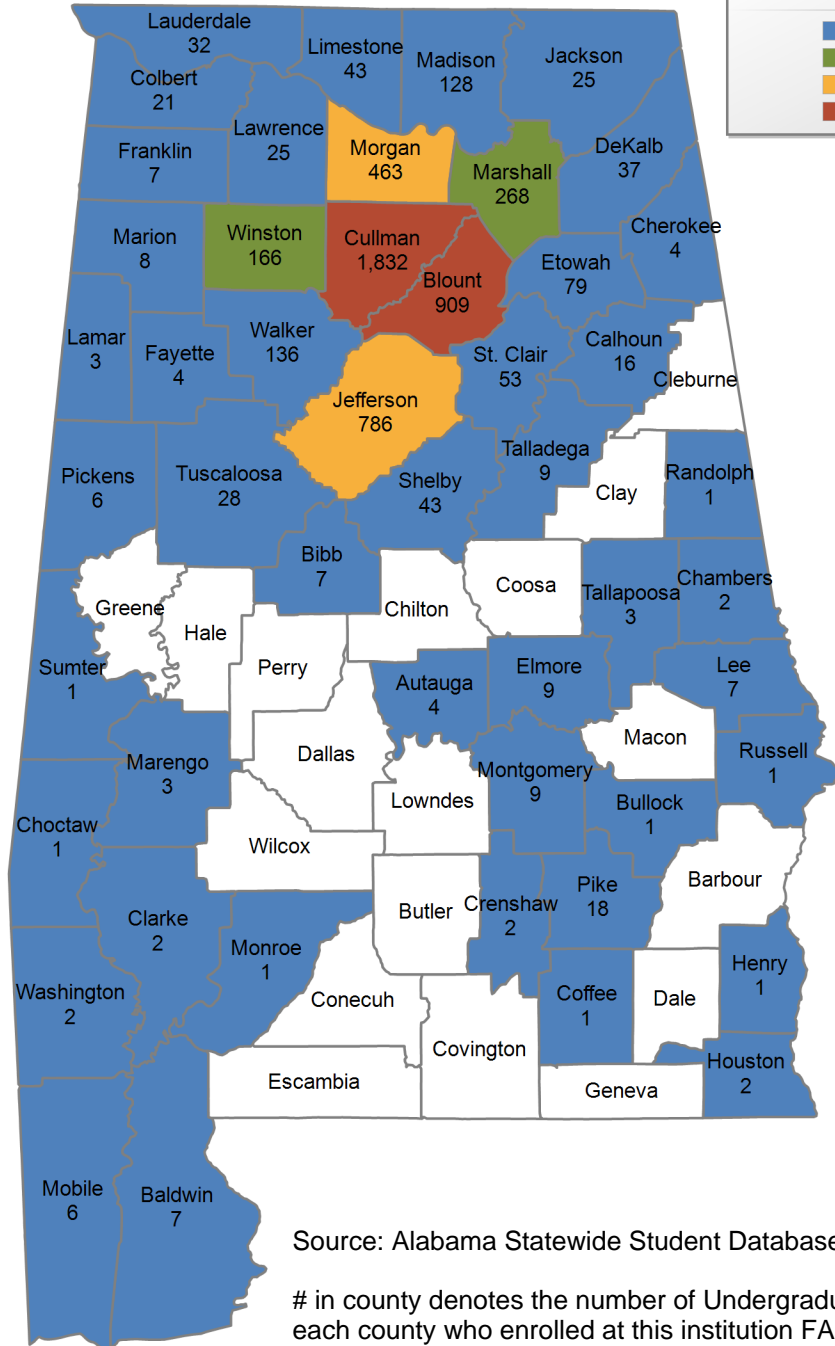

Source: Alabama Statewide Student Database

in county denotes the number of Undergraduate students from each county who enrolled at this institution FA 2015.

Wallace State Community College Hanceville

UNDERGRADUATE ENROLLMENT ONLY

UNDERGRADUATE STUDENTS

Total: 5,420
From Alabama: 5,222