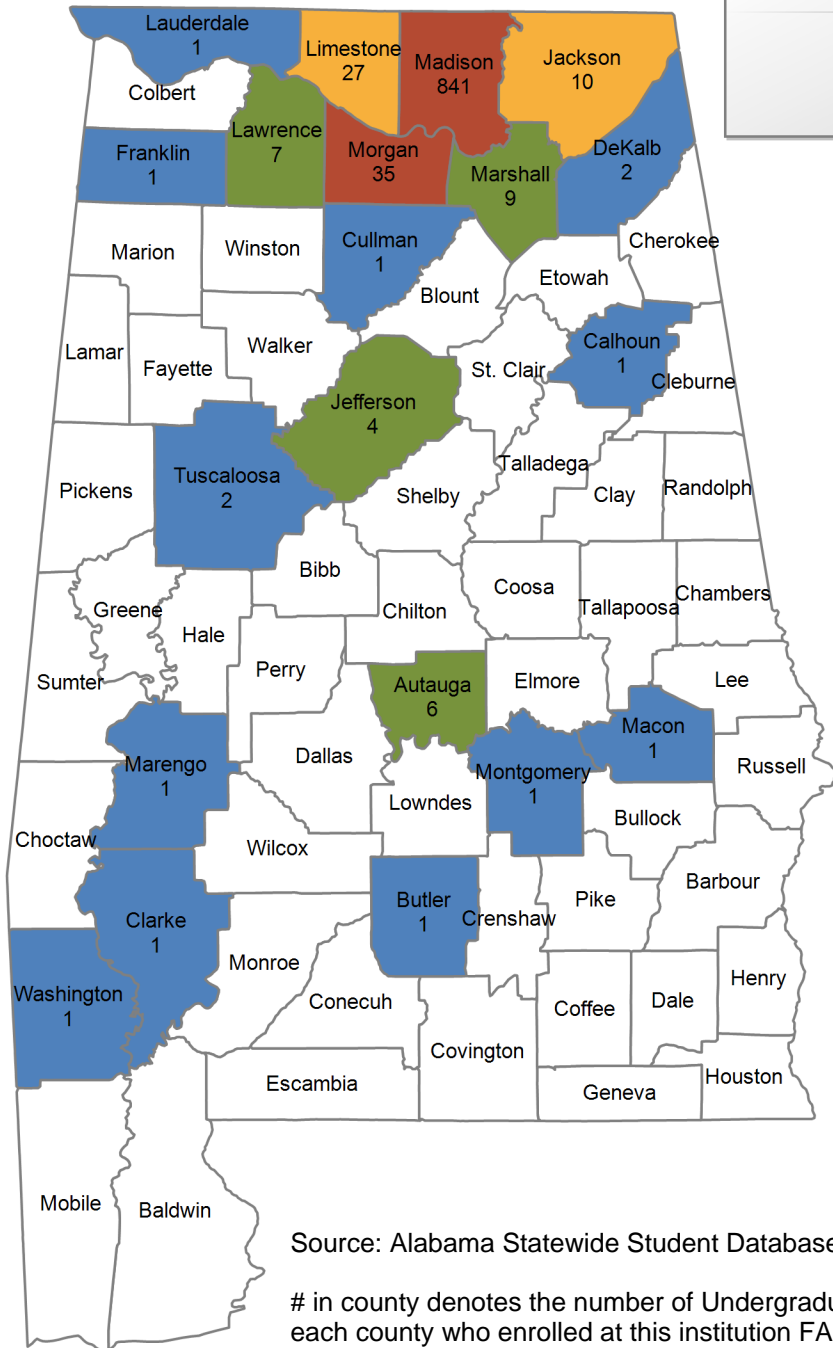

UNDERGRADUATE ENROLLMENT ONLY

UNDERGRADUATE STUDENTS

Total: 1,665
From Alabama: 1,146

Source: Alabama Statewide Student Database

in county denotes the number of Undergraduate students from each county who enrolled at this institution FA 2015.