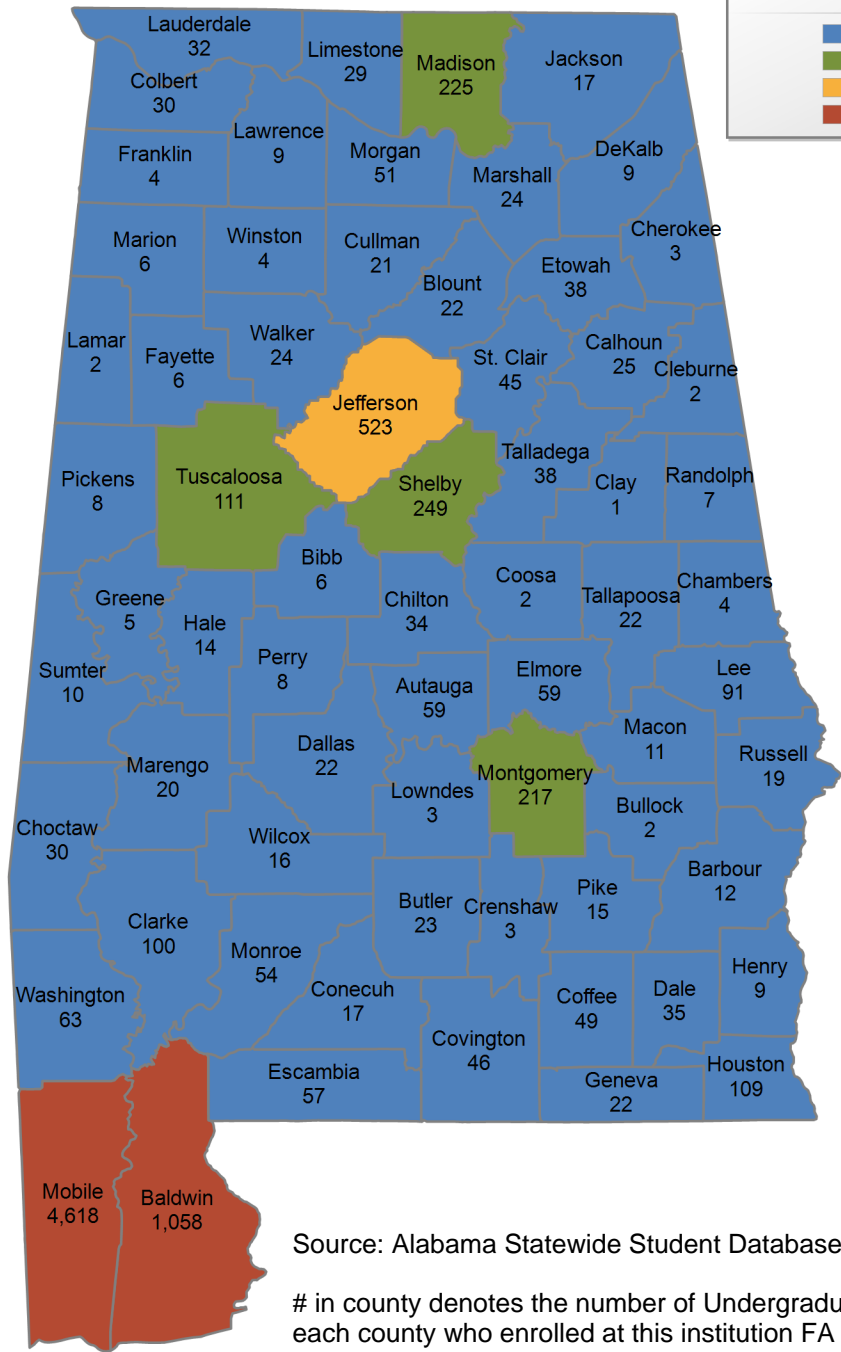

Source: Alabama Statewide Student Database

in county denotes the number of Undergraduate students from each county who enrolled at this institution FA 2015.

University of South Alabama

UNDERGRADUATE ENROLLMENT ONLY

UNDERGRADUATE STUDENTS

Total: 11,626
From Alabama: 8,509