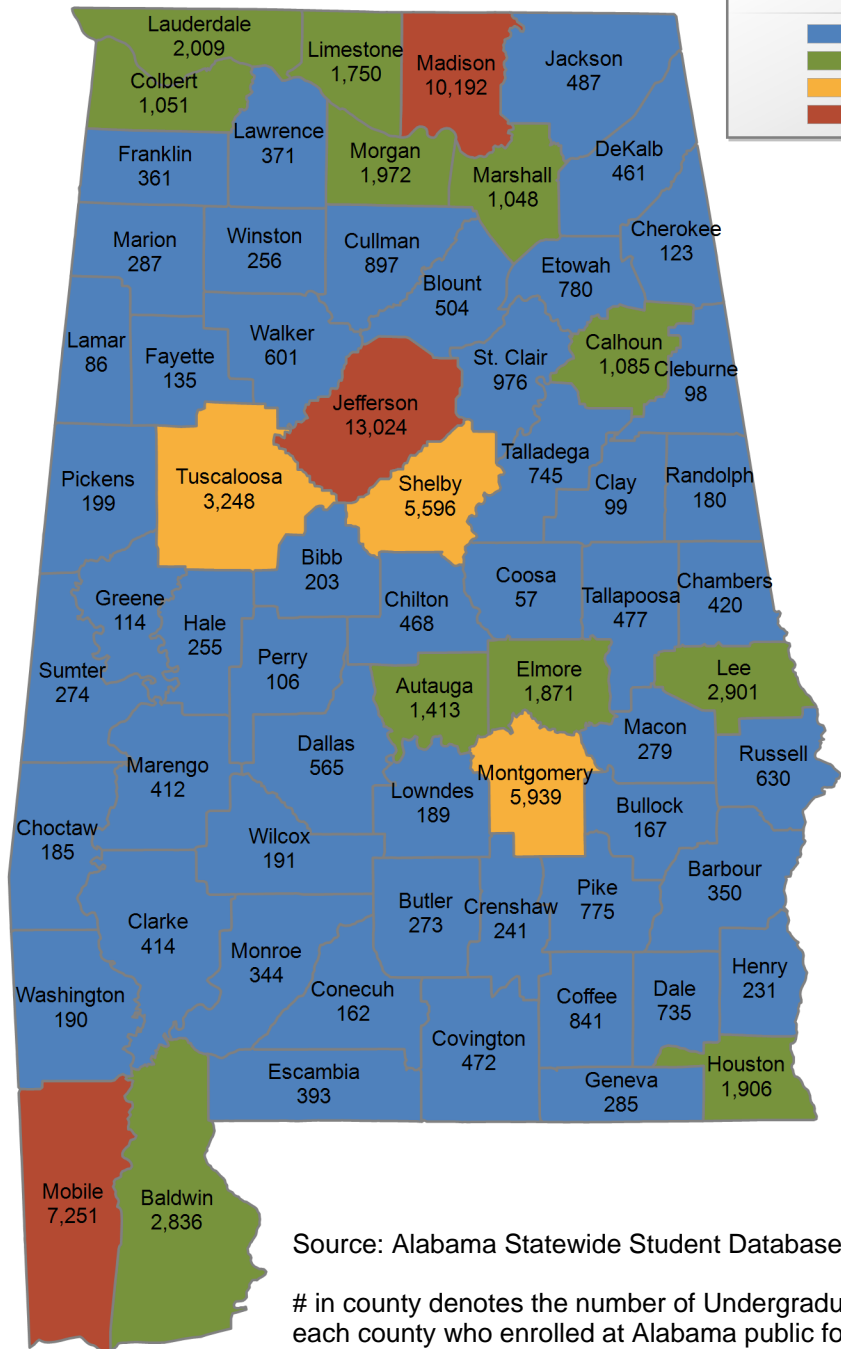

6,940 student(s) with an 'UNKNOWN' county is(are) not depicted on this map.

ALL ALABAMA PUBLIC 4-YEAR INSTITUTIONS

UNDERGRADUATE ENROLLMENT ONLY

UNDERGRADUATE STUDENTS

Total: 128,322
From Alabama: 90,376

Source: Alabama Statewide Student Database

in county denotes the number of Undergraduate students from each county who enrolled at Alabama public four-year institutions FA 2015.