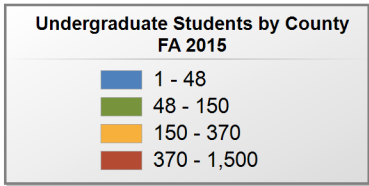

740 student(s) with an 'UNKNOWN' county is(are) not depicted on this map.

Southern Union State Community College

UNDERGRADUATE ENROLLMENT ONLY

UNDERGRADUATE STUDENTS

Total: 4,716
From Alabama: 4,214

Source: Alabama Statewide Student Database

in county denotes the number of Undergraduate students from each county who enrolled at this institution FA 2015.