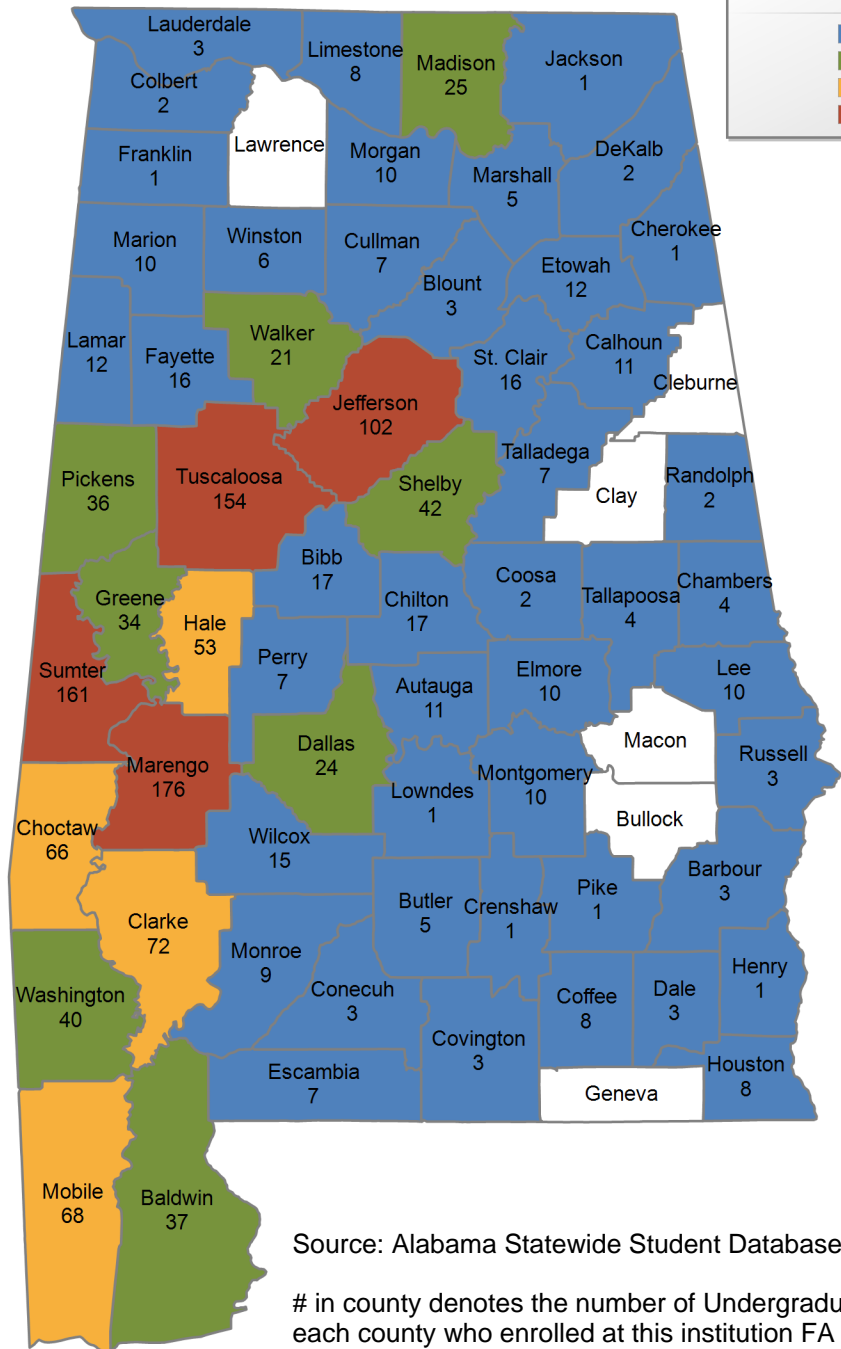

16 student(s) with an 'UNKNOWN' county is(are) not depicted on this map.

University of West Alabama

UNDERGRADUATE ENROLLMENT ONLY

UNDERGRADUATE STUDENTS

Total: 1,915
From Alabama: 1,425

Source: Alabama Statewide Student Database

in county denotes the number of Undergraduate students from each county who enrolled at this institution FA 2015.