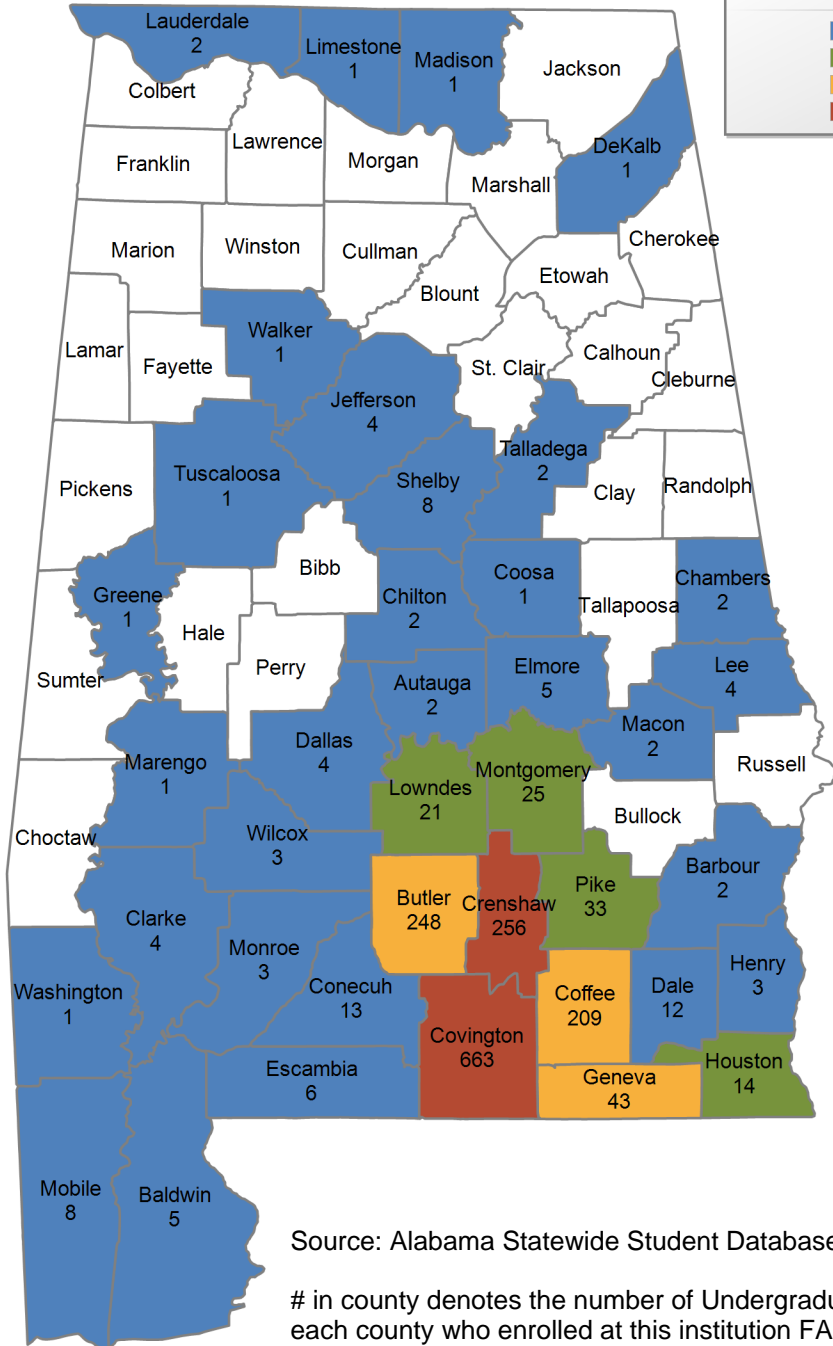

30 student(s) with an 'UNKNOWN' county is(are) not depicted on this map.

Lurleen B. Wallace Community College

UNDERGRADUATE ENROLLMENT ONLY

UNDERGRADUATE STUDENTS

Total: 1,732
From Alabama: 1,647

Source: Alabama Statewide Student Database

in county denotes the number of Undergraduate students from each county who enrolled at this institution FA 2015.