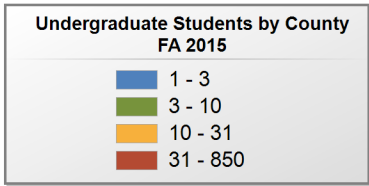

UNDERGRADUATE ENROLLMENT ONLY

UNDERGRADUATE STUDENTS

Total: 1,665
From Alabama: 1,146

Source: Alabama Statewide Student Database

in county denotes the number of Undergraduate students from each county who enrolled at this institution FA 2015.