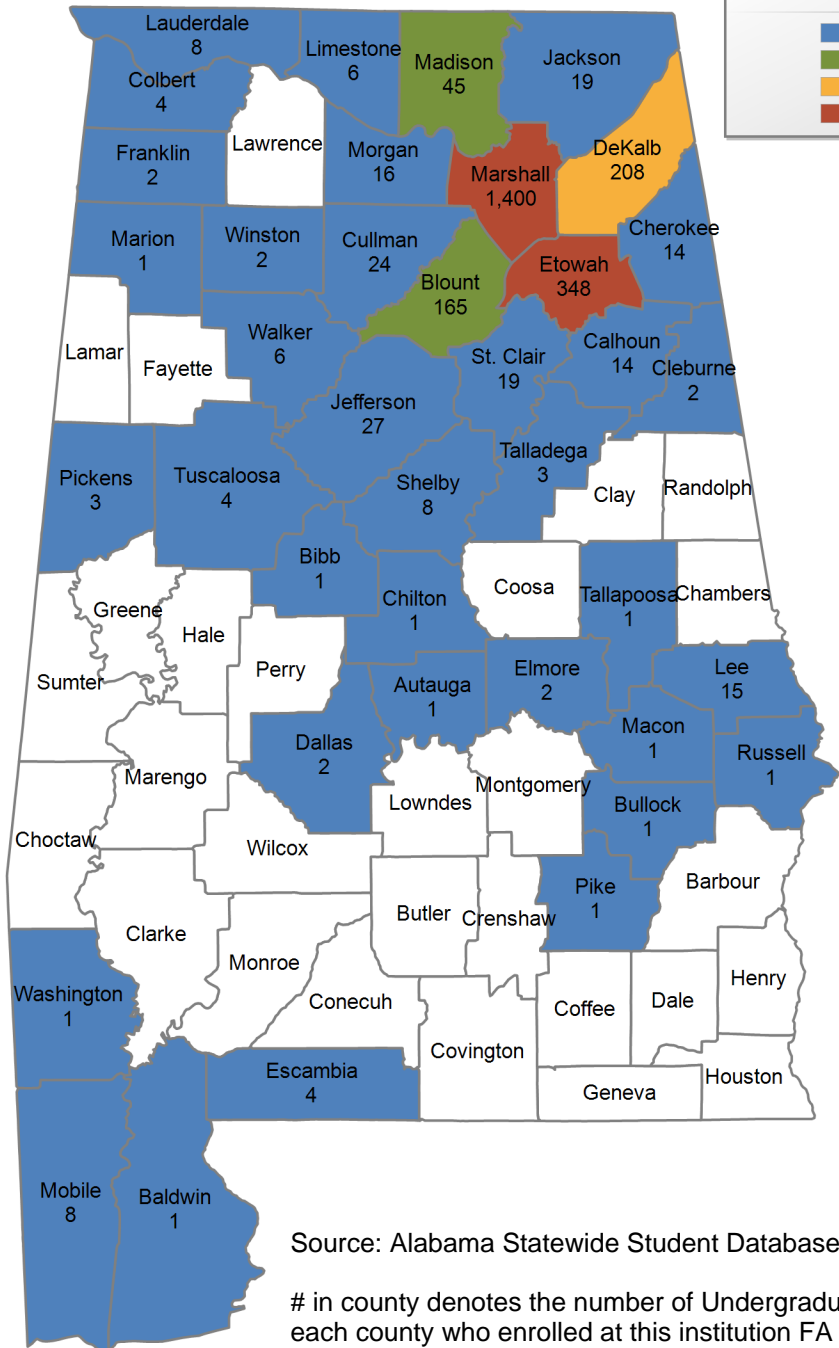

Source: Alabama Statewide Student Database

in county denotes the number of Undergraduate students from each county who enrolled at this institution FA 2015.

Snead State Community College

UNDERGRADUATE ENROLLMENT ONLY

UNDERGRADUATE STUDENTS

Total: 2,456
From Alabama: 2,389