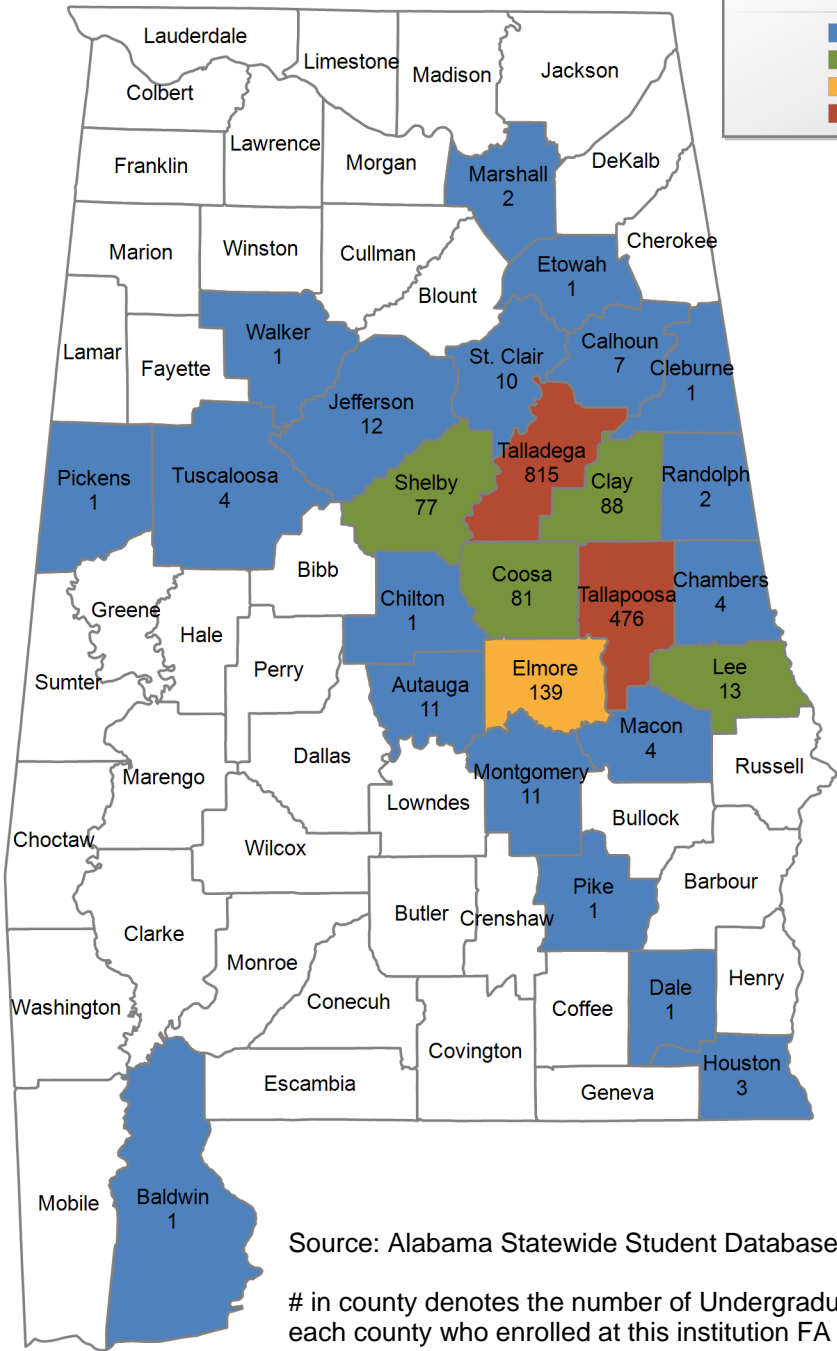

Source: Alabama Statewide Student Database

in county denotes the number of Undergraduate students from each county who enrolled at this institution FA 2015.

Central Alabama Community College

UNDERGRADUATE ENROLLMENT ONLY

UNDERGRADUATE STUDENTS

Total: 1,787
From Alabama: 1,767