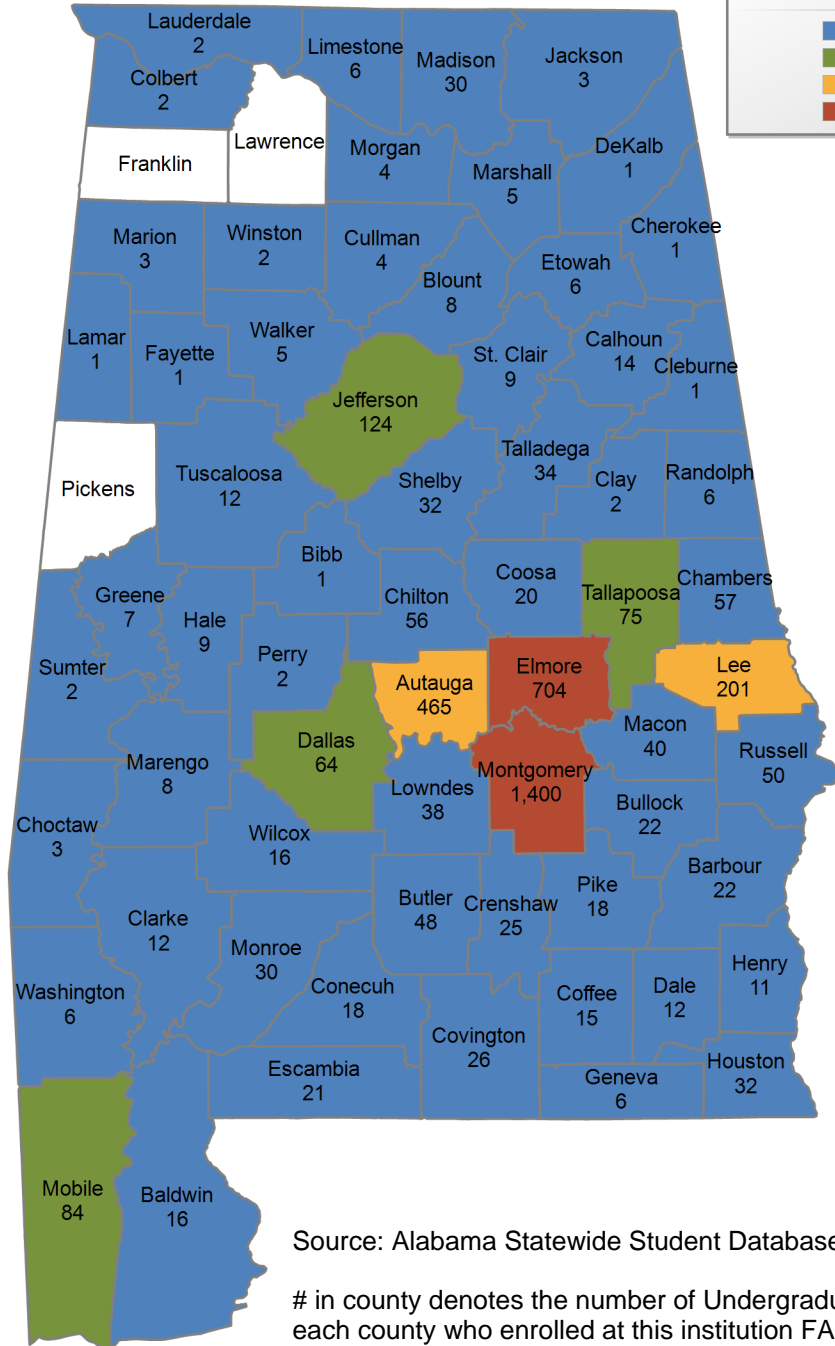

Source: Alabama Statewide Student Database

in county denotes the number of Undergraduate students from each county who enrolled at this institution FA 2015.

Auburn University at Montgomery

UNDERGRADUATE ENROLLMENT ONLY

UNDERGRADUATE STUDENTS

Total: 4,257
From Alabama: 3,960