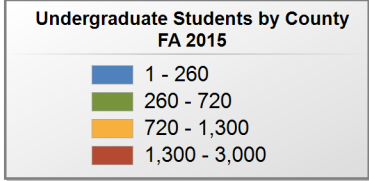

47 student(s) with an 'UNKNOWN' county is(are) not depicted on this map.

University of Alabama

UNDERGRADUATE ENROLLMENT ONLY

UNDERGRADUATE STUDENTS

Total: 31,960
From Alabama: 14,674

Source: Alabama Statewide Student Database

in county denotes the number of Undergraduate students from each county who enrolled at this institution FA 2015.