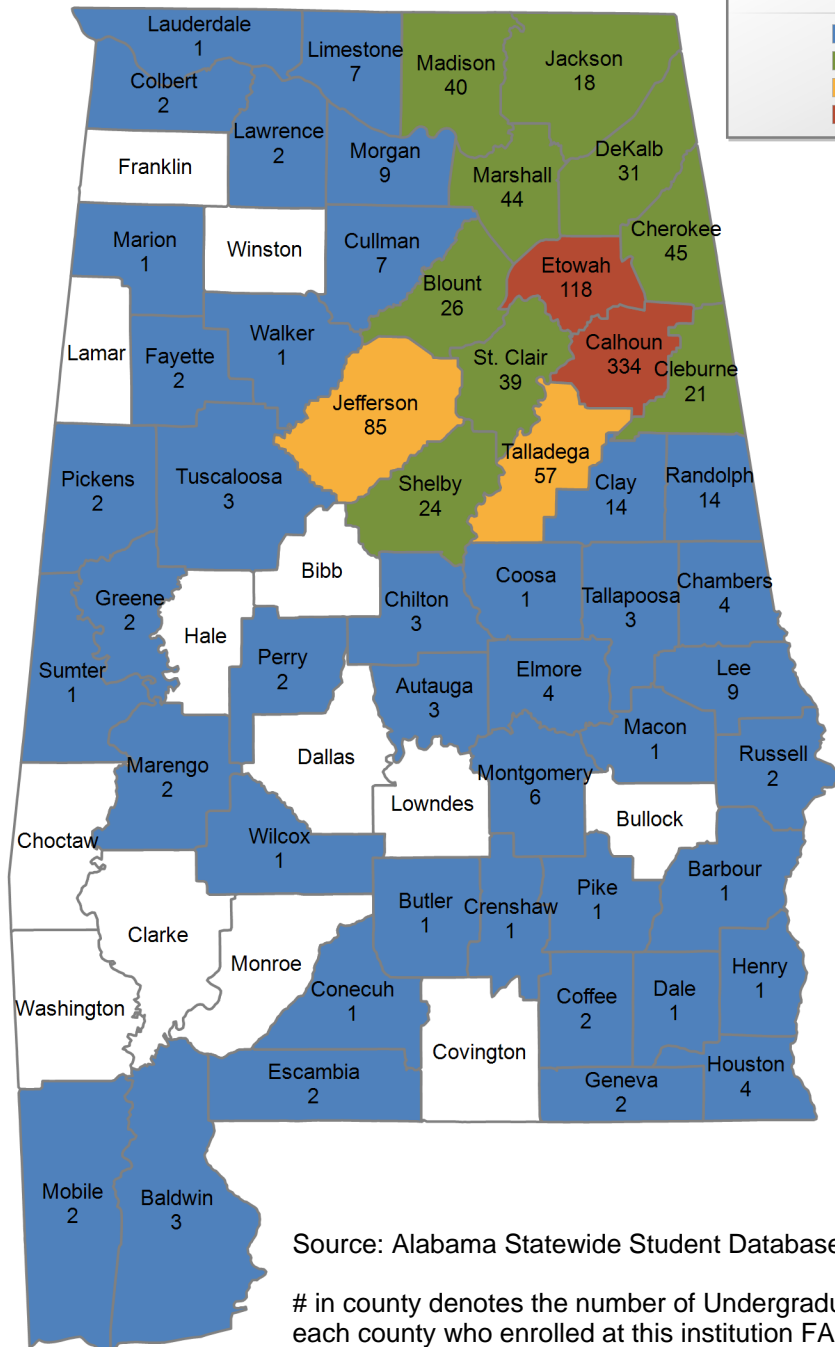

6,096 student(s) with an 'UNKNOWN' county is(are) not depicted on this map.

Jacksonville State University

UNDERGRADUATE ENROLLMENT ONLY

UNDERGRADUATE STUDENTS

Total: 7,383
From Alabama: 7,109