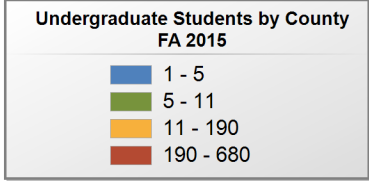

40 student(s) with an 'UNKNOWN' county is(are) not depicted on this map.

Chattahoochee Valley Community College

UNDERGRADUATE ENROLLMENT ONLY

UNDERGRADUATE STUDENTS

Total: 1,665
From Alabama: 1,146

Source: Alabama Statewide Student Database

in county denotes the number of Undergraduate students from each county who enrolled at this institution FA 2015.