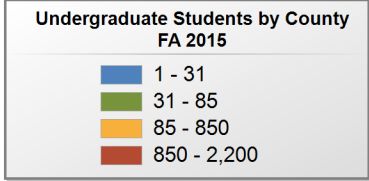

222 student(s) with an 'UNKNOWN' county is(are) not depicted on this map.

Faulkner State Community College

UNDERGRADUATE ENROLLMENT ONLY

UNDERGRADUATE STUDENTS

Total: 4,582
From Alabama: 4,377

Source: Alabama Statewide Student Database

in county denotes the number of Undergraduate students from each county who enrolled at this institution FA 2015.