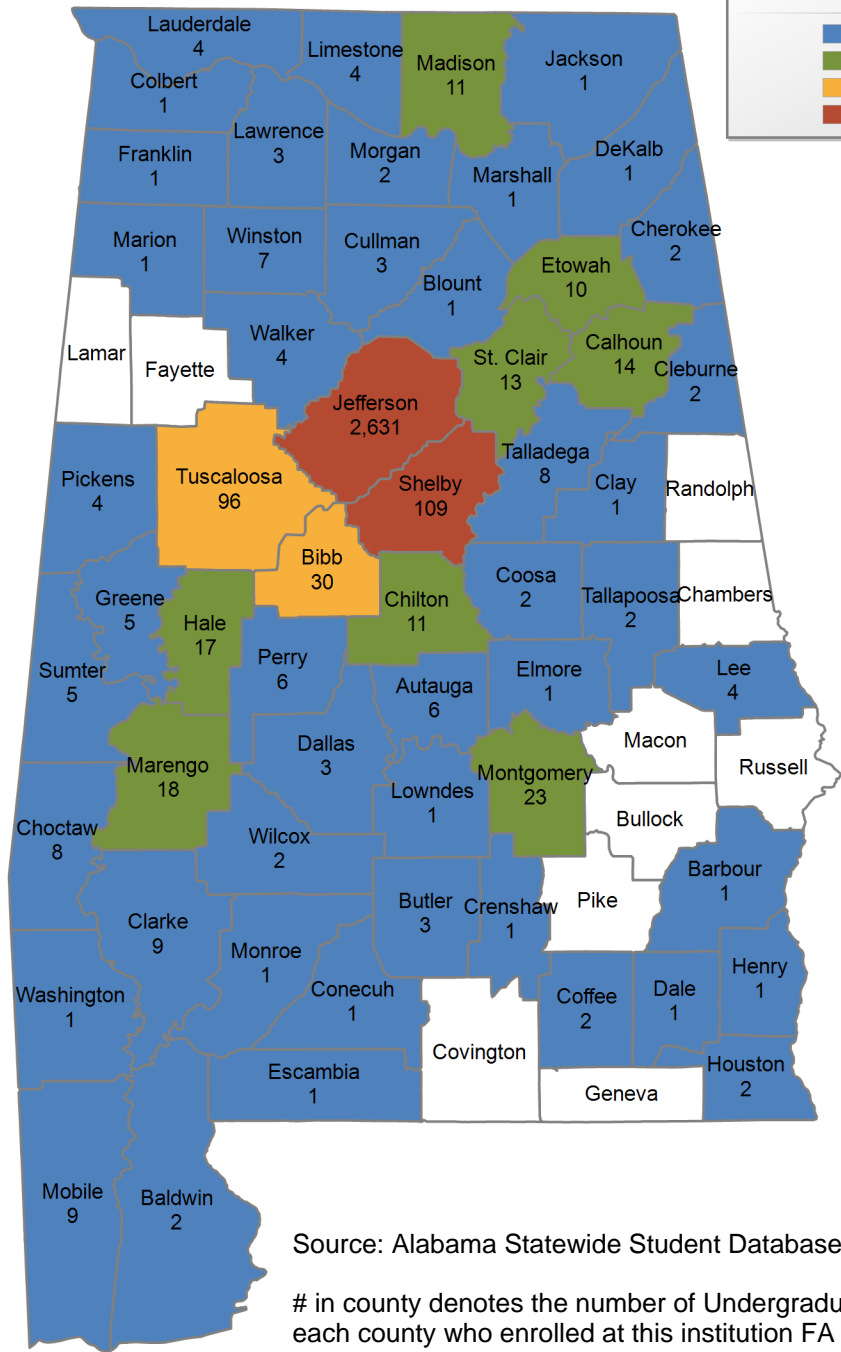

3 student(s) with an 'UNKNOWN' county is(are) not depicted on this map.

Jefferson State Community College

UNDERGRADUATE ENROLLMENT ONLY

UNDERGRADUATE STUDENTS

Total: 8,826
From Alabama: 8,474

Source: Alabama Statewide Student Database
in county denotes the number of Undergraduate students from each county who enrolled at this institution FA 2015.