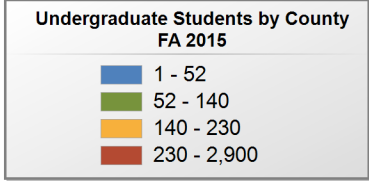

30 student(s) with an 'UNKNOWN' county is(are) not depicted on this map.

Shelton State Community College

UNDERGRADUATE ENROLLMENT ONLY

UNDERGRADUATE STUDENTS

Total: 4,834
From Alabama: 4,491

Source: Alabama Statewide Student Database

in county denotes the number of Undergraduate students from each county who enrolled at this institution FA 2015.