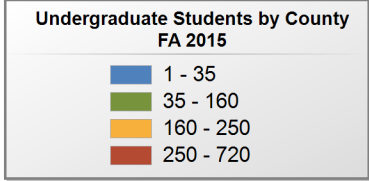

Enterprise State Community College

UNDERGRADUATE ENROLLMENT ONLY

UNDERGRADUATE STUDENTS

Total: 1,882
From Alabama: 1,755

Source: Alabama Statewide Student Database

in county denotes the number of Undergraduate students from each county who enrolled at this institution FA 2015.