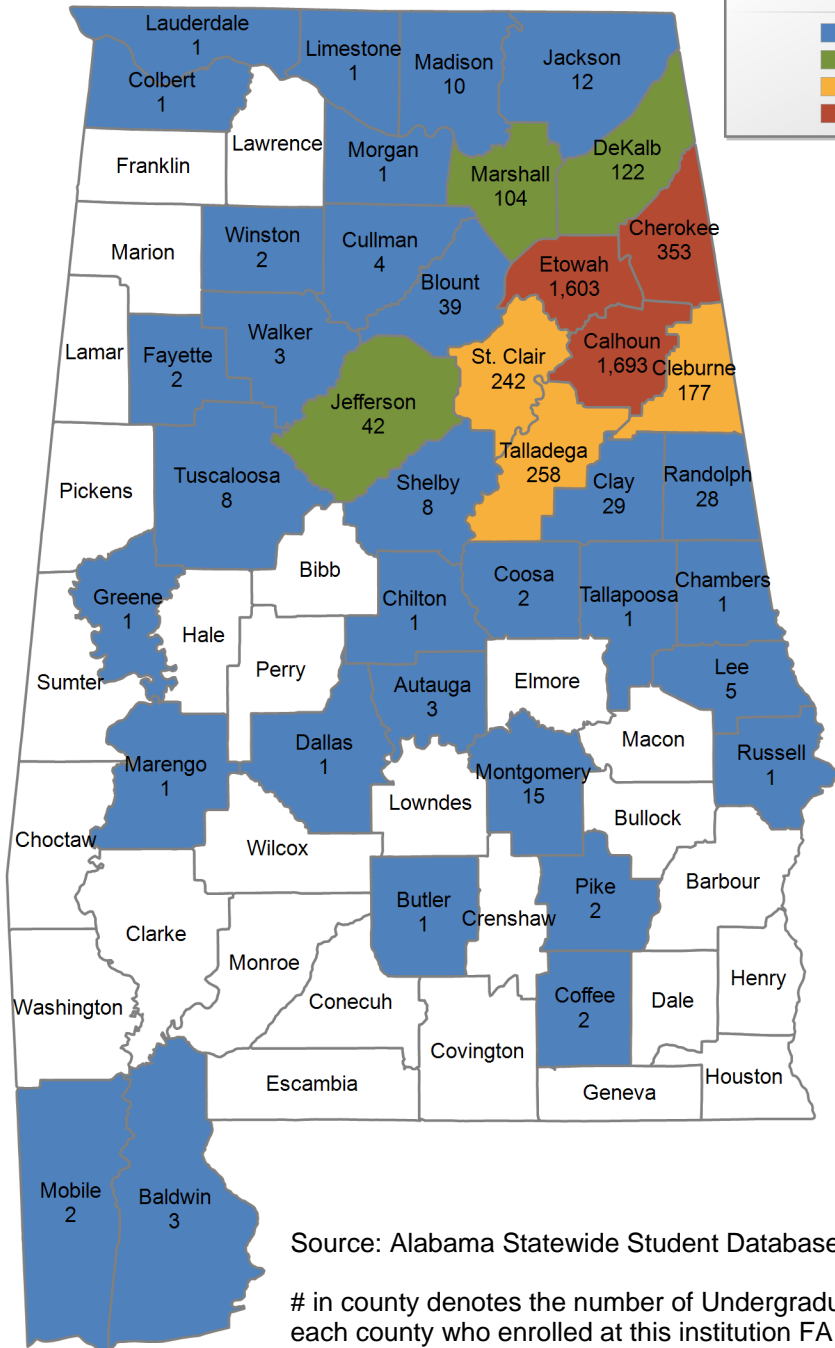

Source: Alabama Statewide Student Database

in county denotes the number of Undergraduate students from each county who enrolled at this institution FA 2015.

Gadsden State Community College

UNDERGRADUATE ENROLLMENT ONLY

UNDERGRADUATE STUDENTS

Total: 5,018
From Alabama: 4,785