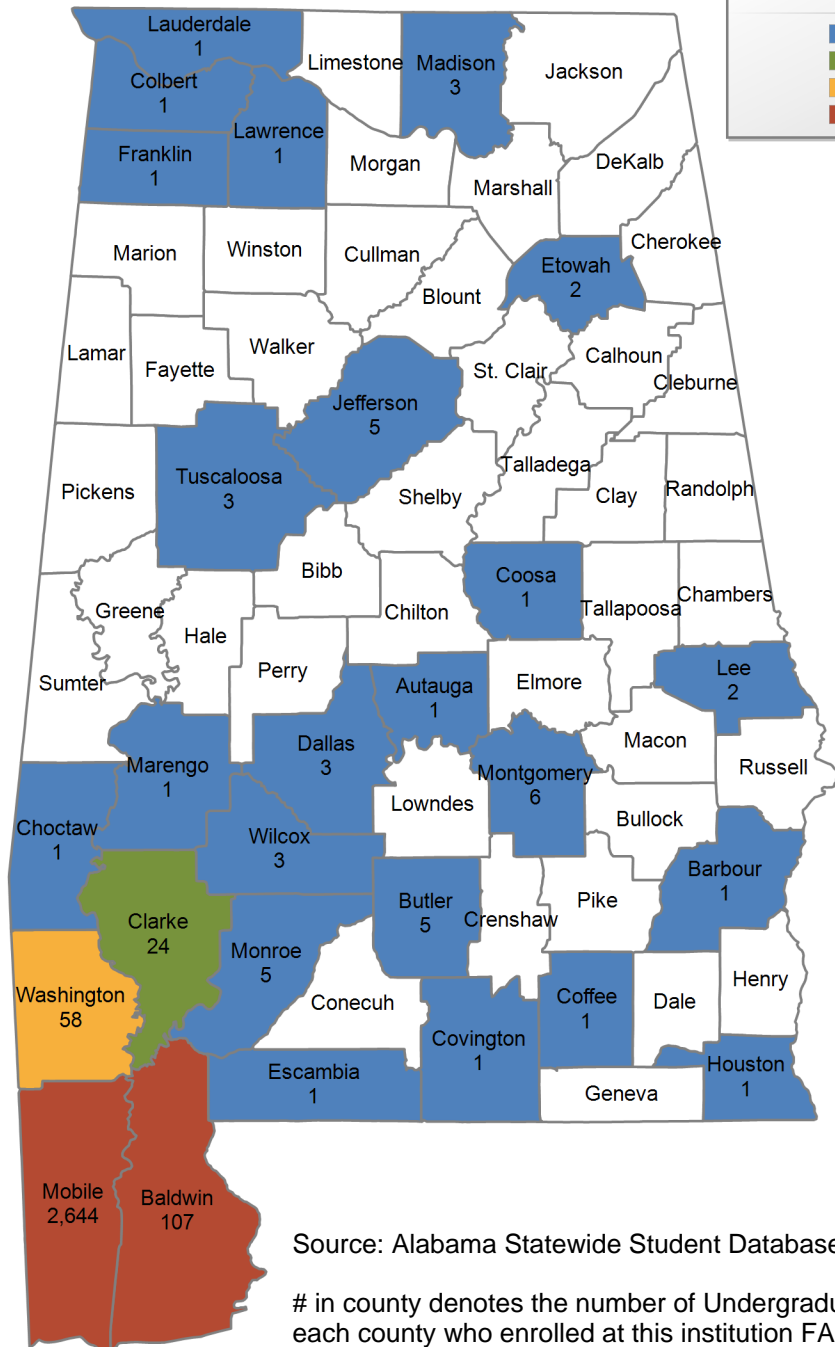

in county denotes the number of Undergraduate students from each county who enrolled at this institution FA 2015.

39 student(s) with an 'UNKNOWN' county is(are) not depicted on this map.

Bishop State Community College