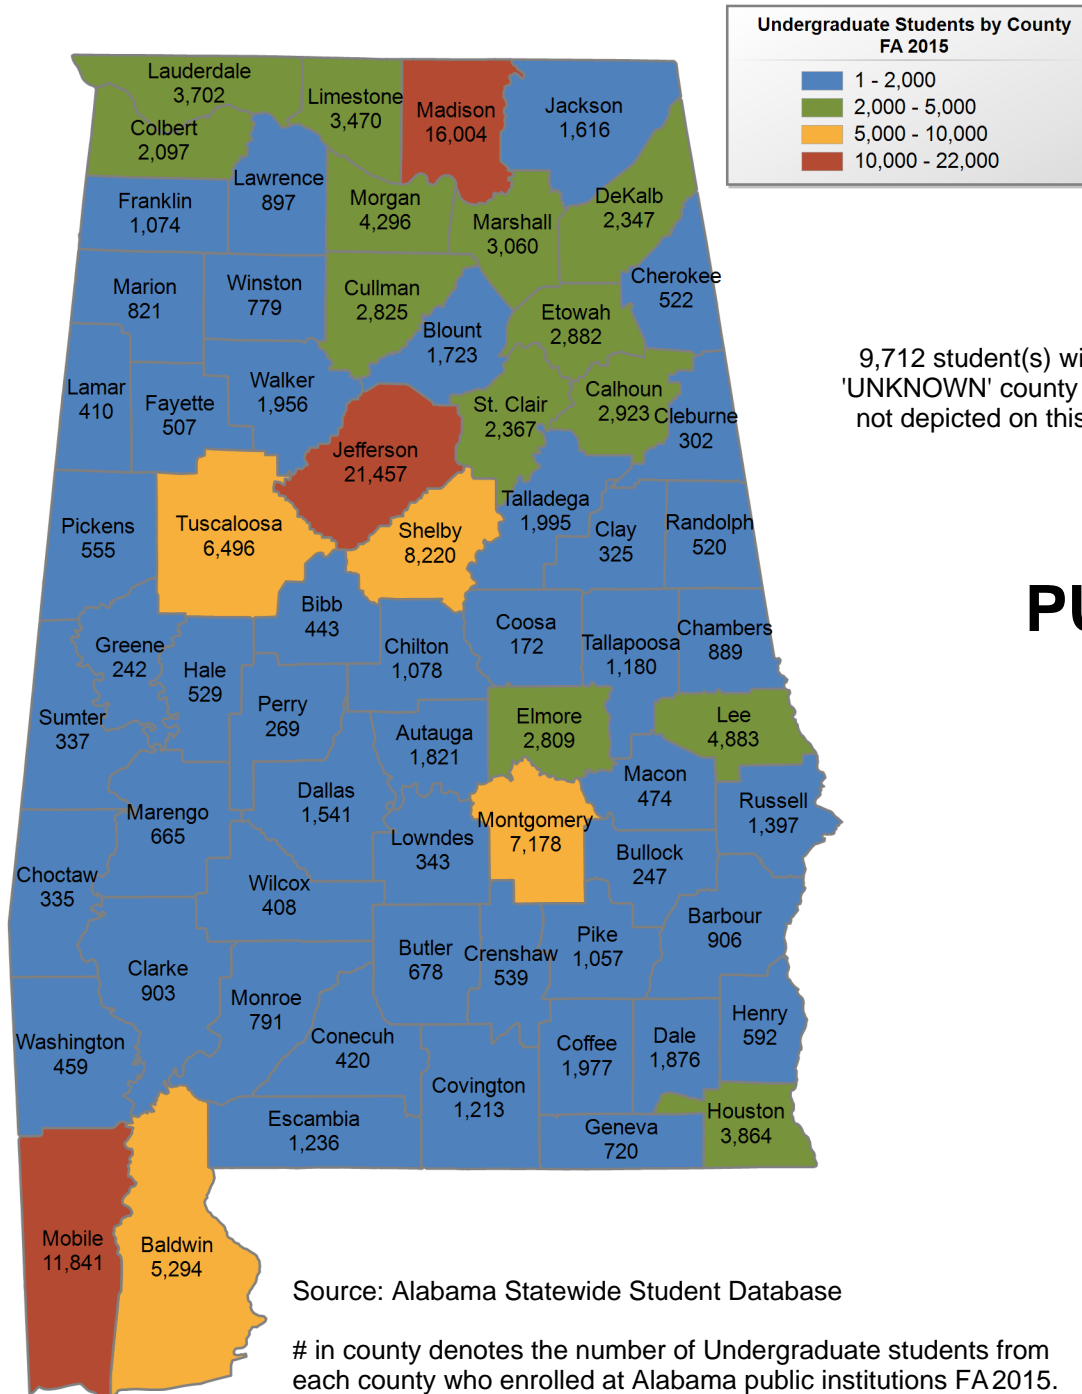

9,712 student(s) with an 'UNKNOWN' county is(are) not depicted on this map.

ALL ALABAMA PUBLIC INSTITUTIONS

UNDERGRADUATE ENROLLMENT ONLY

UNDERGRADUATE STUDENTS

Total: 210,234
From Alabama: 167,466

Source: Alabama Statewide Student Database

in county denotes the number of Undergraduate students from each county who enrolled at Alabama public institutions FA2015.