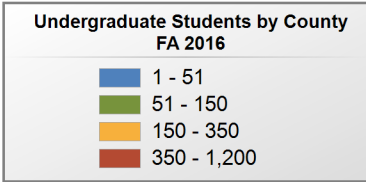

Source: Alabama Statewide Student Database

in county denotes the number of Undergraduate students from each county who enrolled at this institution FA 2016.

Alabama State University

UNDERGRADUATE ENROLLMENT ONLY

UNDERGRADUATE STUDENTS

Total: 4,727
From Alabama: 3,056