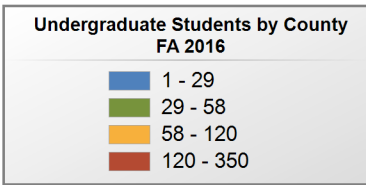

82 student(s) with an 'UNKNOWN' county is(are) not depicted on this map.

Alabama Southern Community College

UNDERGRADUATE ENROLLMENT ONLY

UNDERGRADUATE STUDENTS

Total: 1,362
From Alabama: 1,297

Source: Alabama Statewide Student Database

in county denotes the number of Undergraduate students from each county who enrolled at this institution FA 2016.