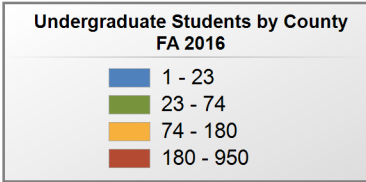

20 student(s) with an 'UNKNOWN' county is(are) not depicted on this map.

Trenholm State Community College

UNDERGRADUATE ENROLLMENT ONLY

UNDERGRADUATE STUDENTS

Total: 1,662
From Alabama: 1,654

Source: Alabama Statewide Student Database
in county denotes the number of Undergraduate students from each county who enrolled at this institution FA 2016.