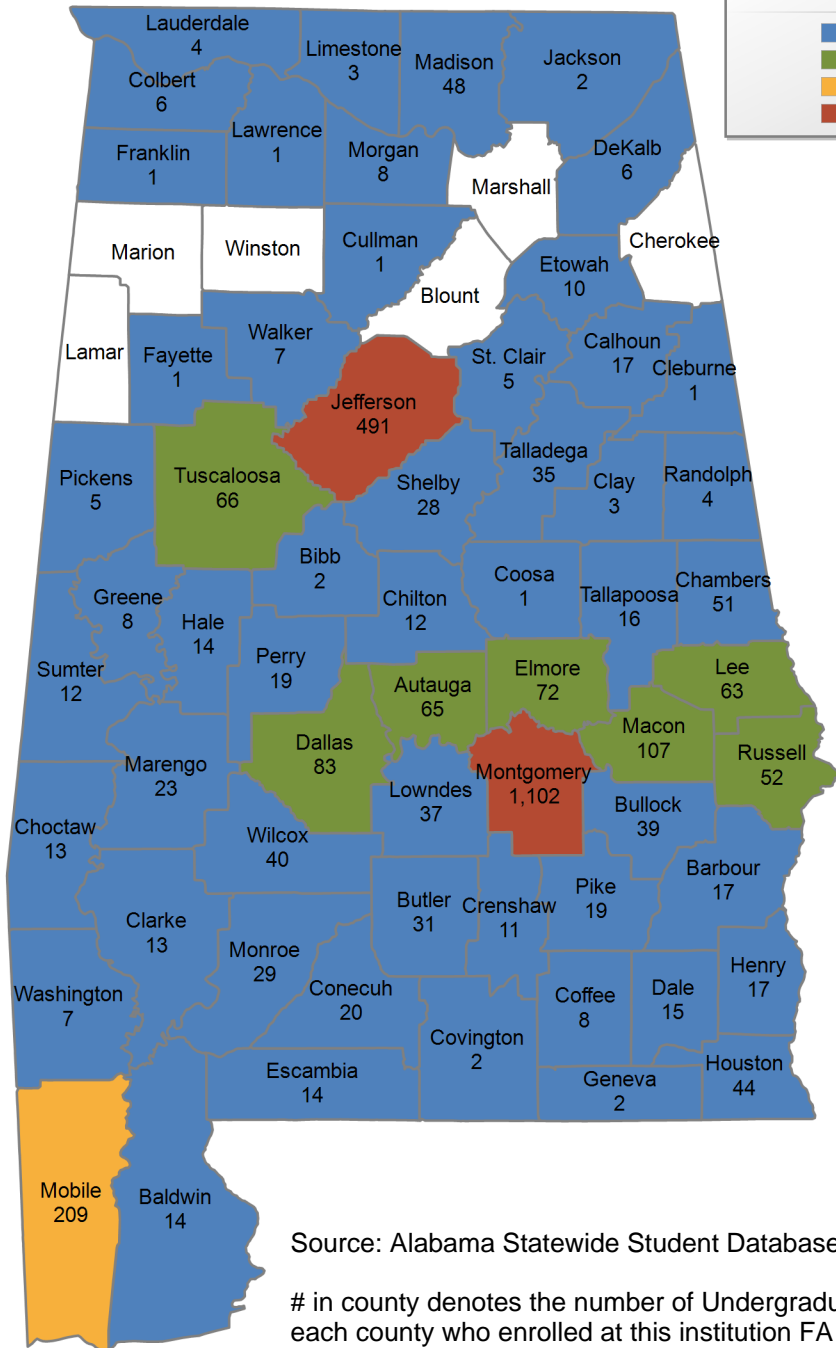

Source: Alabama Statewide Student Database

in county denotes the number of Undergraduate students from each county who enrolled at this institution FA 2016.

Alabama State University

UNDERGRADUATE ENROLLMENT ONLY

UNDERGRADUATE STUDENTS

Total: 4,727
From Alabama: 3,056