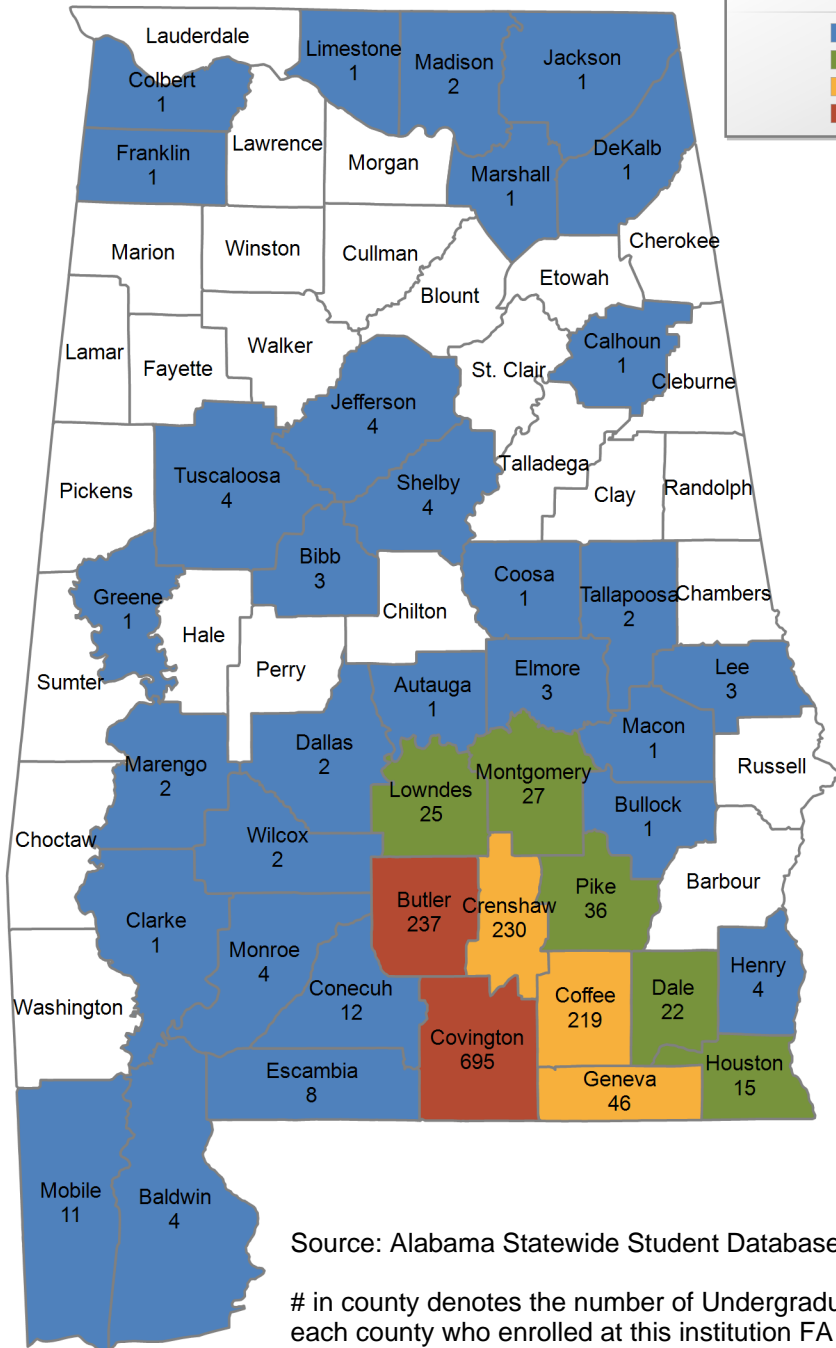

26 student(s) with an 'UNKNOWN' county is(are) not depicted on this map.

Lurleen B. Wallace Community College

UNDERGRADUATE ENROLLMENT ONLY

UNDERGRADUATE STUDENTS

Total: 1,742
From Alabama: 1,665

Source: Alabama Statewide Student Database

in county denotes the number of Undergraduate students from each county who enrolled at this institution FA 2016.