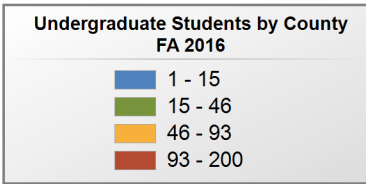

7 student(s) with an 'UNKNOWN' county is(are) not depicted on this map.

University of West Alabama

UNDERGRADUATE ENROLLMENT ONLY

UNDERGRADUATE STUDENTS

Total: 1,978
From Alabama: 1,497

Source: Alabama Statewide Student Database

in county denotes the number of Undergraduate students from each county who enrolled at this institution FA 2016.