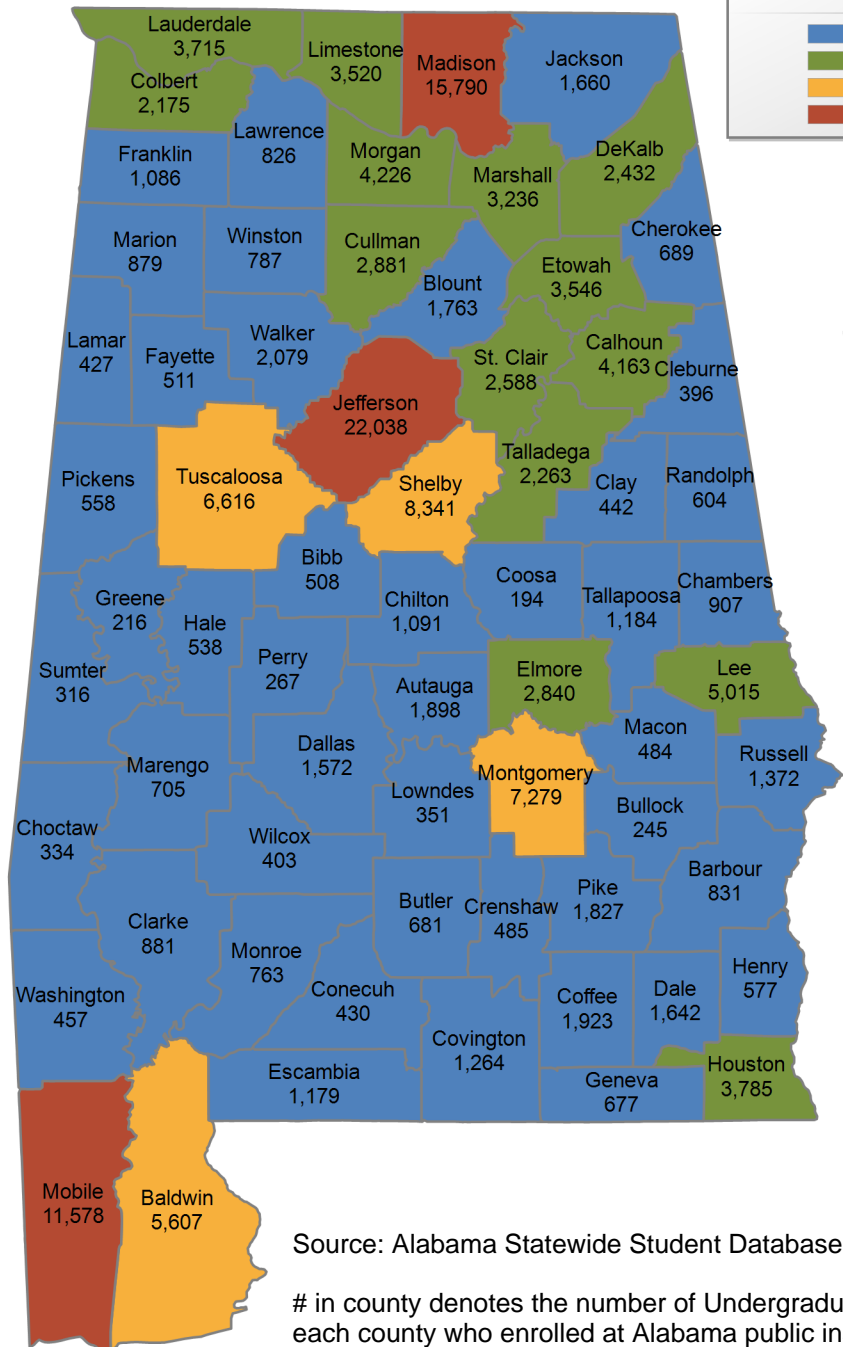

### [County Maps](#)

Source: Alabama Statewide Student Database

[www.ache.alabama.gov/Profiles](http://www.ache.alabama.gov/Profiles)

5,224 student(s) with an 'UNKNOWN' county is(are) not depicted on this map.