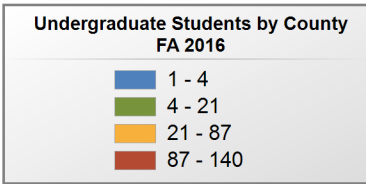

35 student(s) with an 'UNKNOWN' county is(are) not depicted on this map.

Reid State Technical College

UNDERGRADUATE ENROLLMENT ONLY

UNDERGRADUATE STUDENTS

Total: 489
From Alabama: 468

Source: Alabama Statewide Student Database
in county denotes the number of Undergraduate students from each county who enrolled at this institution FA 2016.