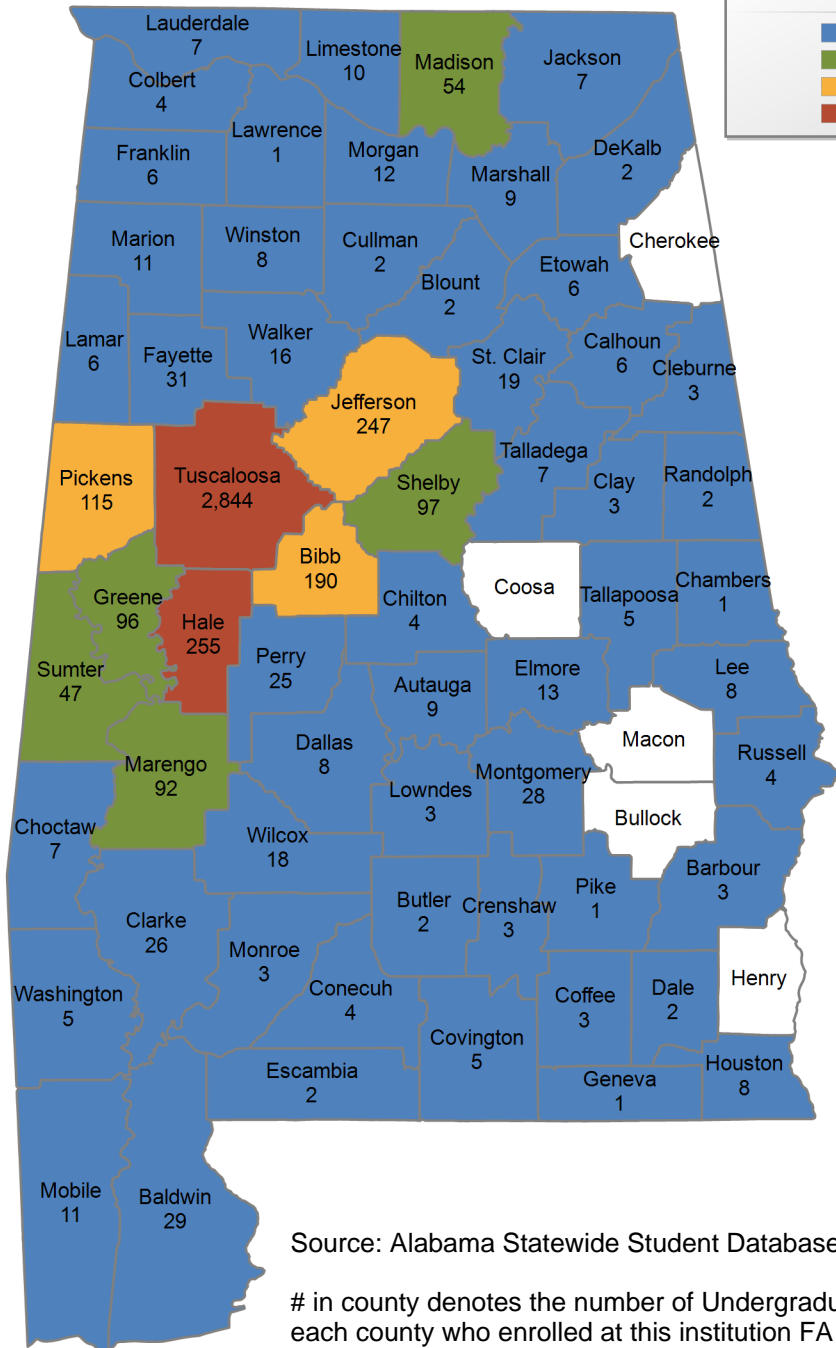

25 student(s) with an 'UNKNOWN' county is(are) not depicted on this map.

Shelton State Community College

UNDERGRADUATE ENROLLMENT ONLY

UNDERGRADUATE STUDENTS

Total: 4,810
From Alabama: 4,483

Source: Alabama Statewide Student Database

in county denotes the number of Undergraduate students from each county who enrolled at this institution FA 2016.