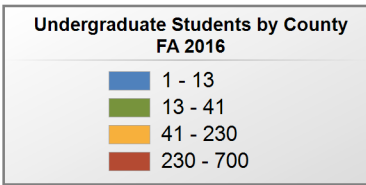

26 student(s) with an 'UNKNOWN' county is(are) not depicted on this map.

Lurleen B. Wallace Community College

UNDERGRADUATE ENROLLMENT ONLY

UNDERGRADUATE STUDENTS

Total: 1,742
From Alabama: 1,665

Source: Alabama Statewide Student Database

in county denotes the number of Undergraduate students from each county who enrolled at this institution FA 2016.