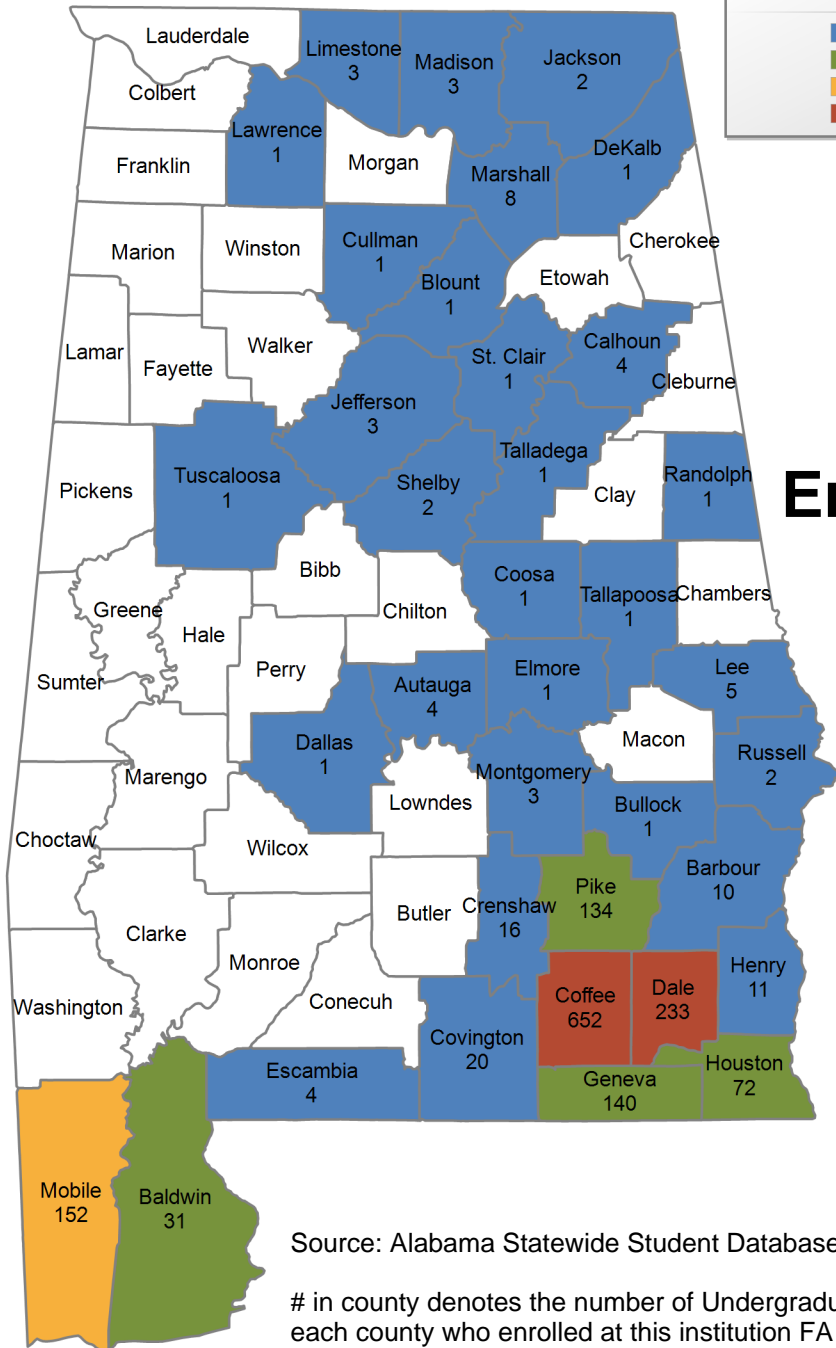

99 student(s) with an 'UNKNOWN' county is(are) not depicted on this map.

Enterprise State Community College

UNDERGRADUATE ENROLLMENT ONLY

UNDERGRADUATE STUDENTS

Total: 1,755
From Alabama: 1,626

Source: Alabama Statewide Student Database
in county denotes the number of Undergraduate students from each county who enrolled at this institution FA 2016.