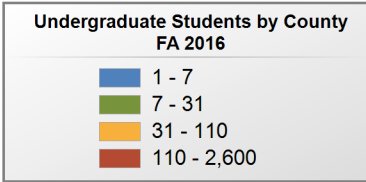

### UNDERGRADUATE STUDENTS

**Total:** 1,000  
**From Alabama:** 791

Source: Alabama Statewide Student Database  
# in county denotes the number of Undergraduate students from each county who enrolled at this institution FA 2016.