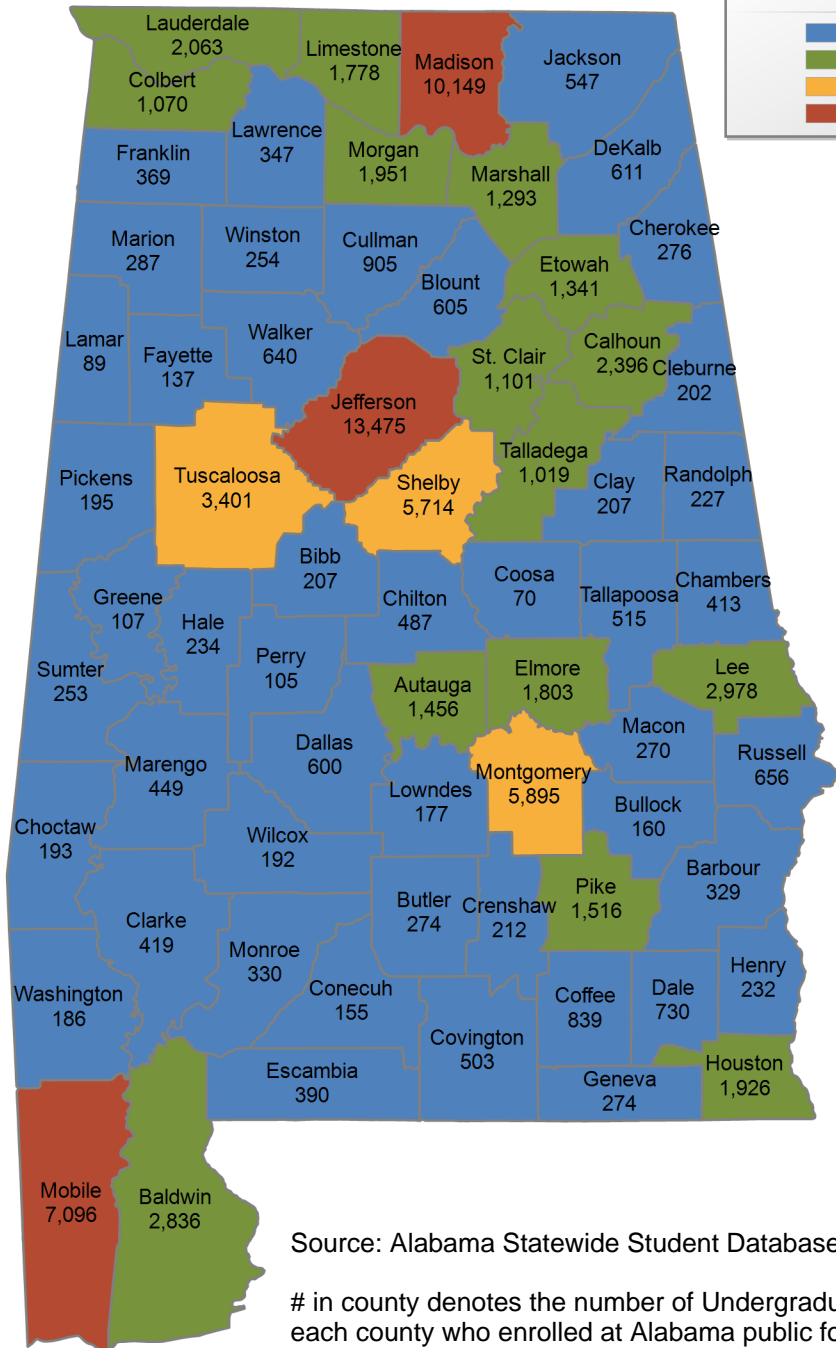

2,358 student(s) with an 'UNKNOWN' county is(are) not depicted on this map.

ALL ALABAMA PUBLIC 4-YEAR INSTITUTIONS

UNDERGRADUATE ENROLLMENT ONLY

UNDERGRADUATE STUDENTS

Total: 132,312
From Alabama: 90,474

Source: Alabama Statewide Student Database

in county denotes the number of Undergraduate students from each county who enrolled at Alabama public four-year institutions FA 2016.