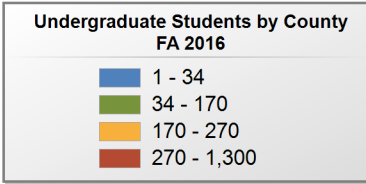

Source: Alabama Statewide Student Database

in county denotes the number of Undergraduate students from each county who enrolled at this institution FA 2016.

Snead State Community College

UNDERGRADUATE ENROLLMENT ONLY

UNDERGRADUATE STUDENTS

Total: 2,321
From Alabama: 2,251