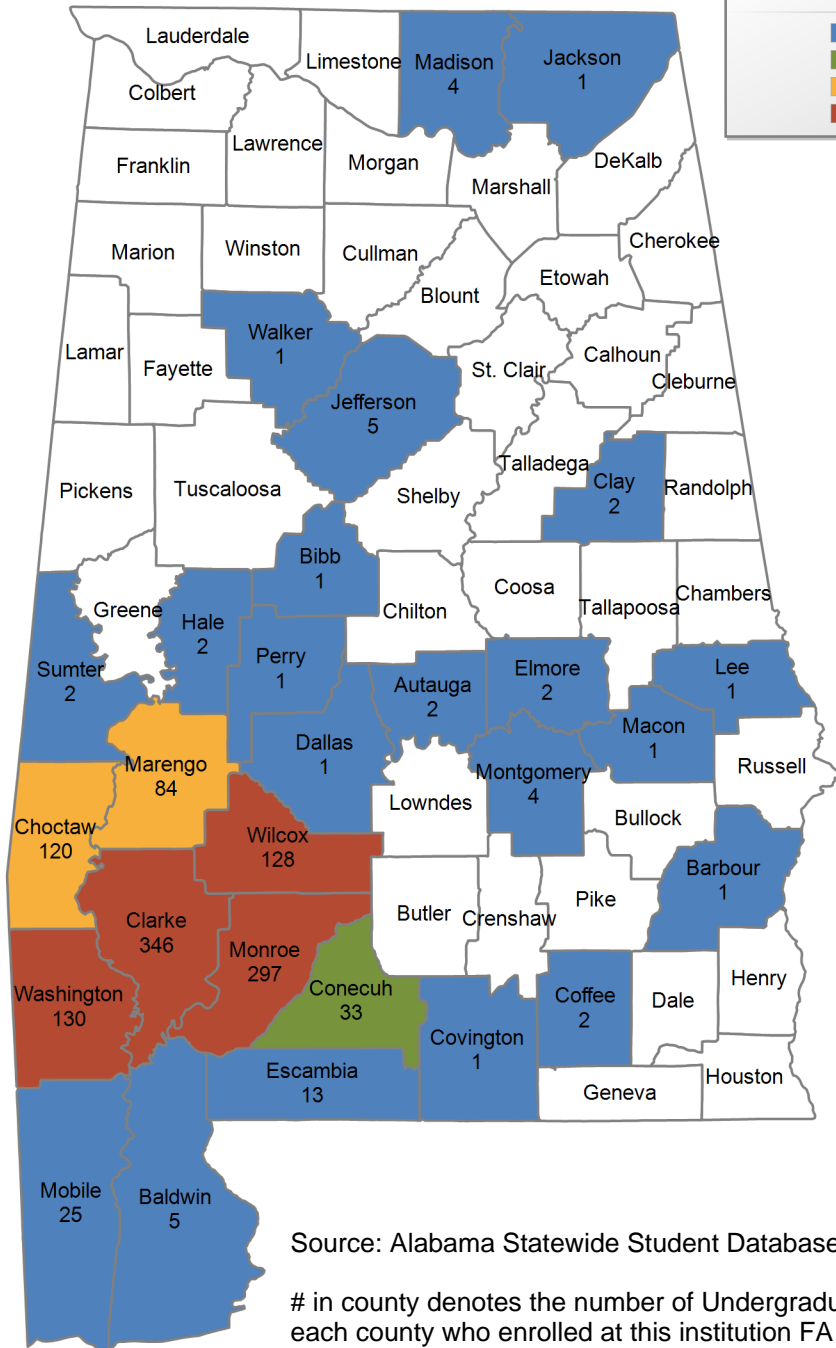

82 student(s) with an 'UNKNOWN' county is(are) not depicted on this map.

Alabama Southern Community College

UNDERGRADUATE ENROLLMENT ONLY

UNDERGRADUATE STUDENTS

Total: 1,362
From Alabama: 1,297

Source: Alabama Statewide Student Database

in county denotes the number of Undergraduate students from each county who enrolled at this institution FA 2016.