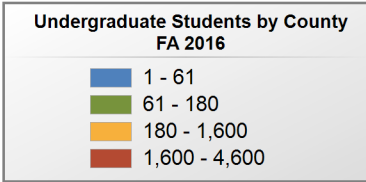

1,020 student(s) with an 'UNKNOWN' county is(are) not depicted on this map.

Calhoun Community College

UNDERGRADUATE ENROLLMENT ONLY

UNDERGRADUATE STUDENTS

Total: 9,900
From Alabama: 9,652

Source: Alabama Statewide Student Database

in county denotes the number of Undergraduate students from each county who enrolled at this institution FA 2016.