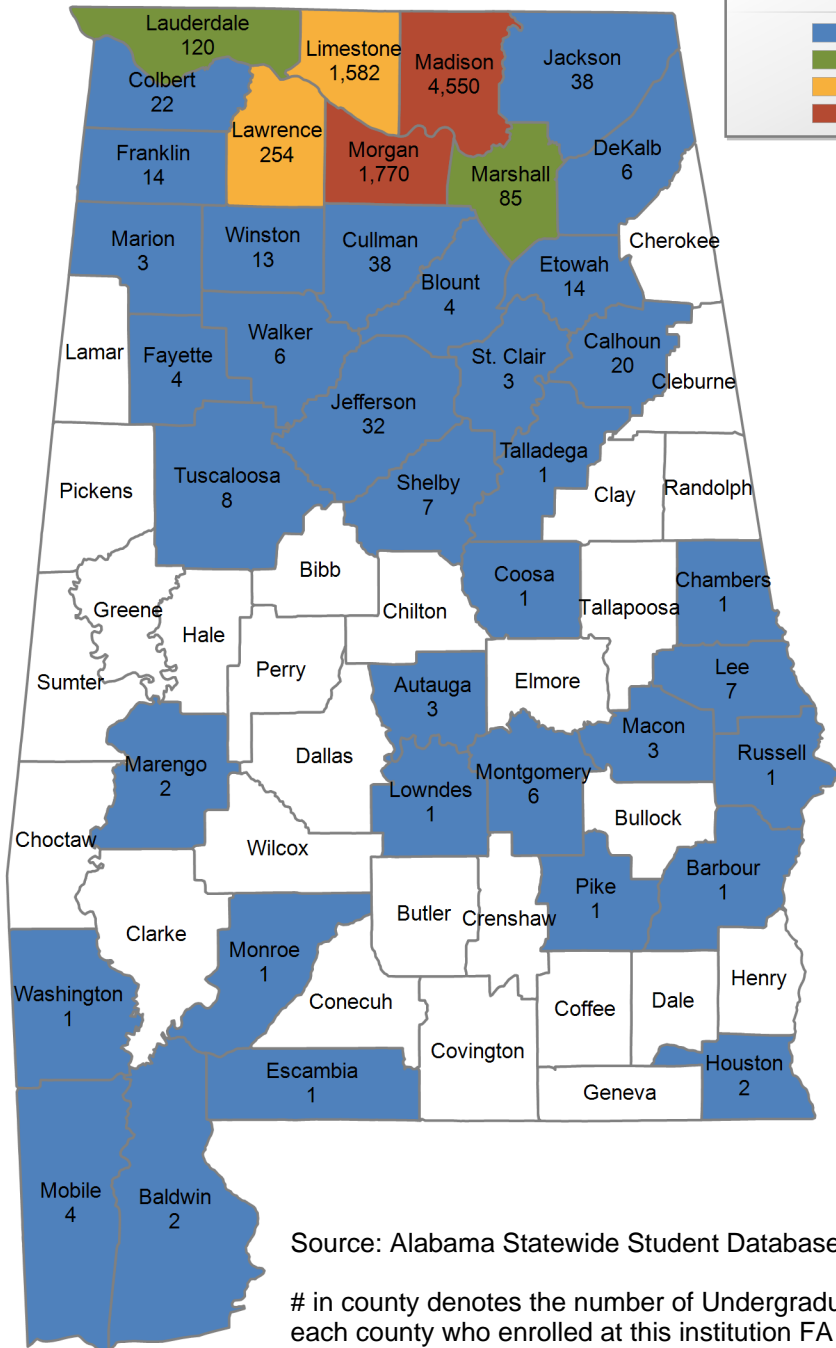

1,020 student(s) with an 'UNKNOWN' county is(are) not depicted on this map.

Calhoun Community College

UNDERGRADUATE ENROLLMENT ONLY

UNDERGRADUATE STUDENTS

Total: 9,900
From Alabama: 9,652

Source: Alabama Statewide Student Database

in county denotes the number of Undergraduate students from each county who enrolled at this institution FA 2016.