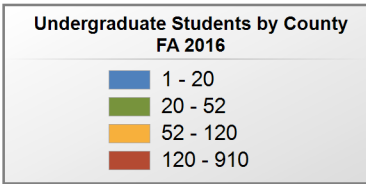

22 student(s) with an 'UNKNOWN' county is(are) not depicted on this map.

Wallace State Community College Selma

UNDERGRADUATE ENROLLMENT ONLY

UNDERGRADUATE STUDENTS

Total:	1,622
From Alabama:	1,611

Source: Alabama Statewide Student Database

in county denotes the number of Undergraduate students from each county who enrolled at this institution FA 2016.