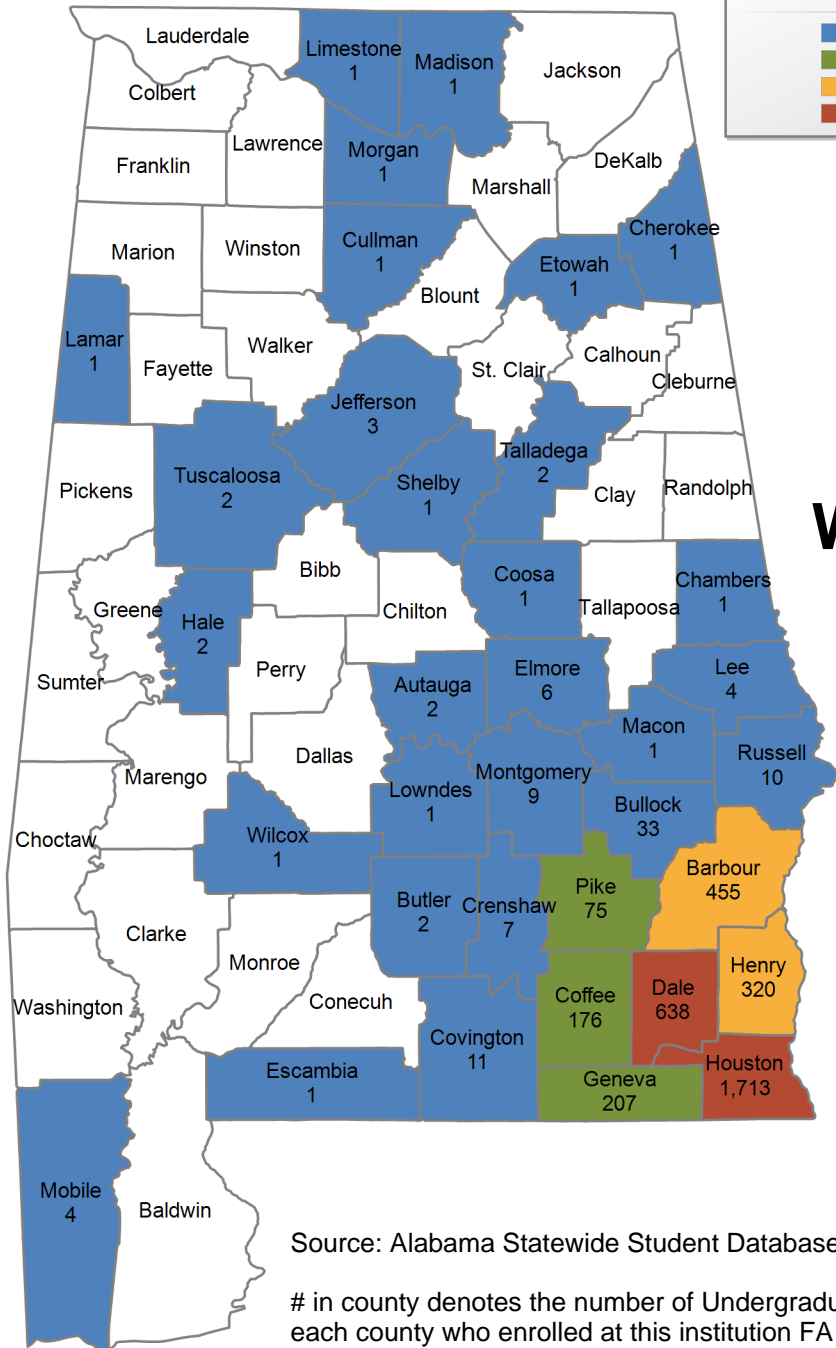

609 student(s) with an 'UNKNOWN' county is(are) not depicted on this map.

Wallace Community College Dothan

UNDERGRADUATE ENROLLMENT ONLY

UNDERGRADUATE STUDENTS

Total: 4,543
From Alabama: 4,304

Source: Alabama Statewide Student Database

in county denotes the number of Undergraduate students from each county who enrolled at this institution FA 2016.