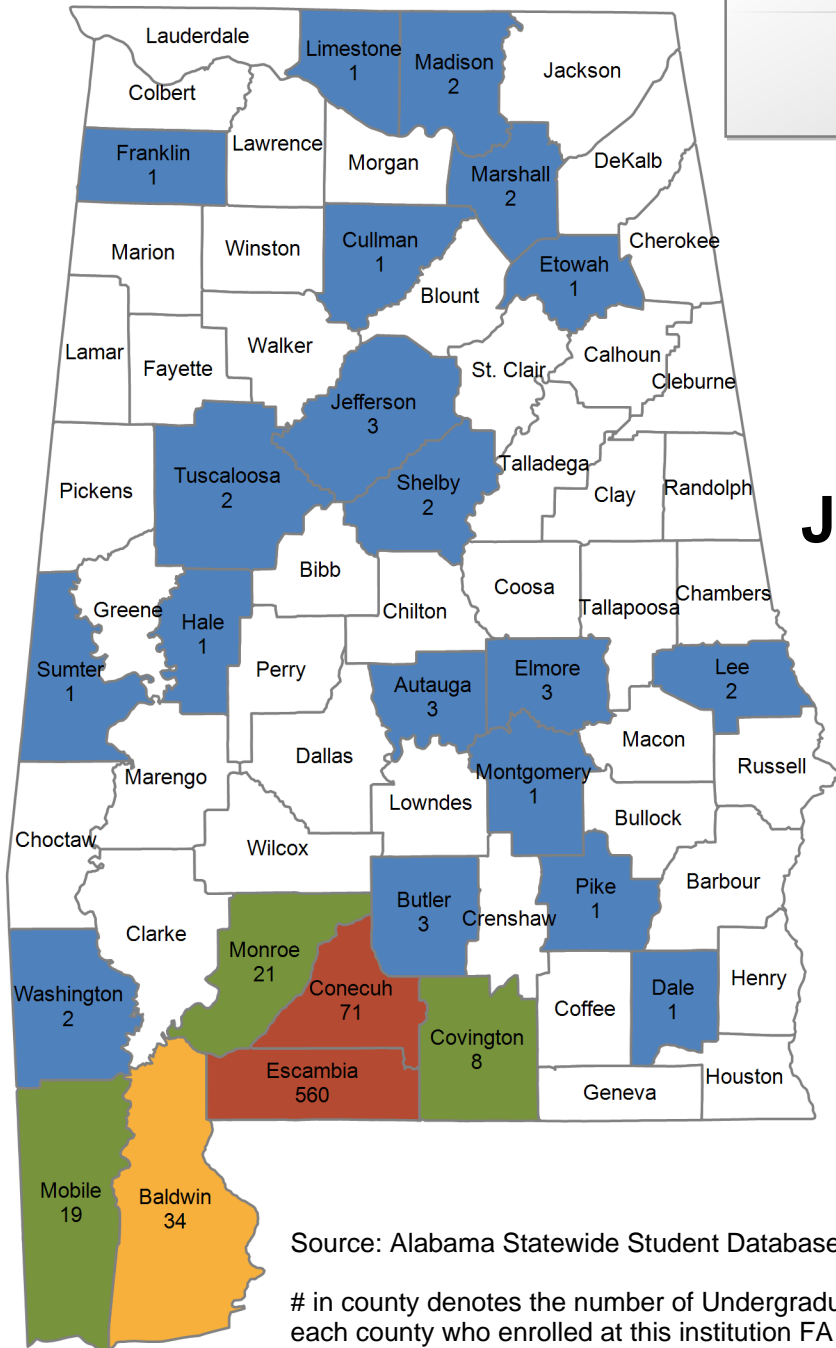

45 student(s) with an 'UNKNOWN' county is(are) not depicted on this map.

Jefferson Davis Community College

UNDERGRADUATE ENROLLMENT ONLY

UNDERGRADUATE STUDENTS

Total: 1,000
From Alabama: 791

Source: Alabama Statewide Student Database
in county denotes the number of Undergraduate students from each county who enrolled at this institution FA 2016.