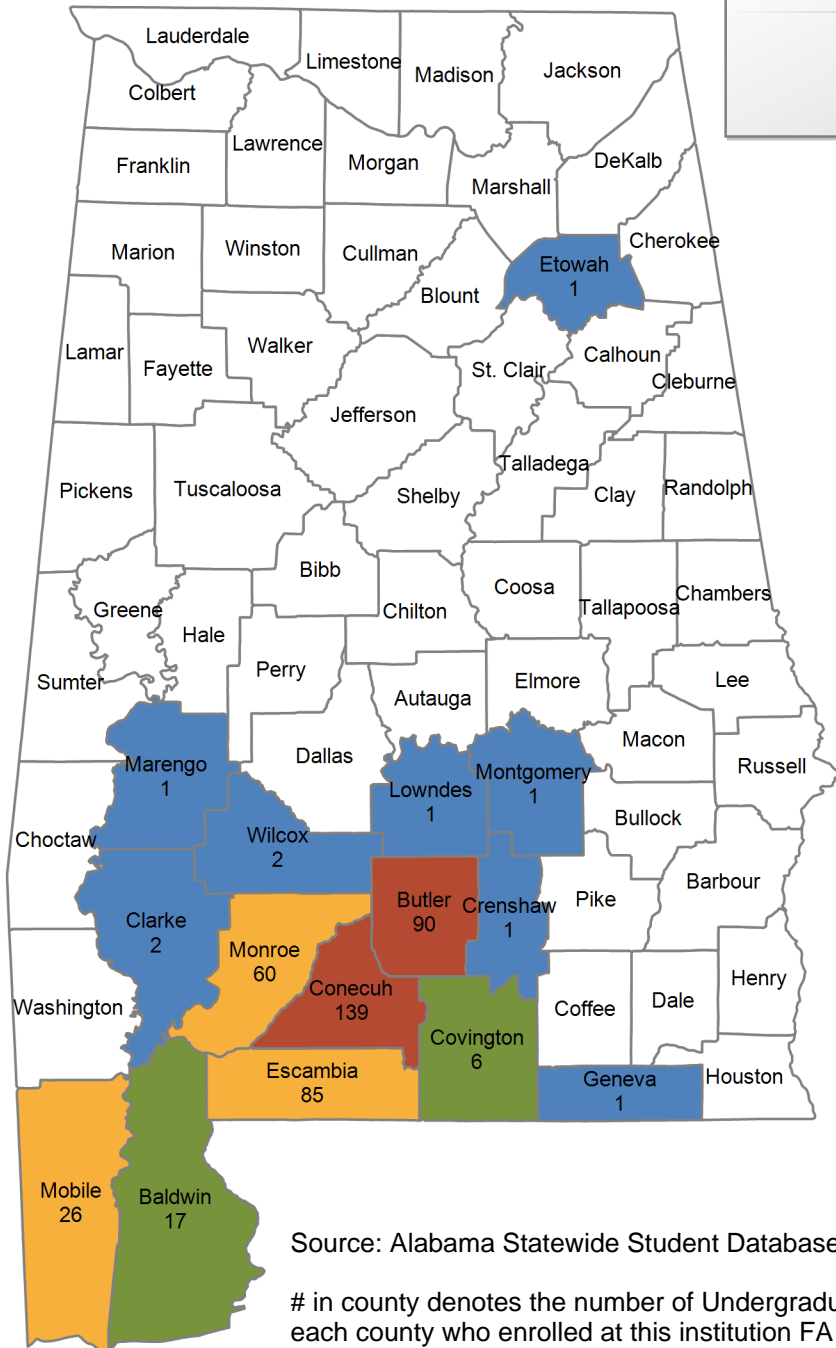

35 student(s) with an 'UNKNOWN' county is(are) not depicted on this map.

Reid State Technical College

UNDERGRADUATE ENROLLMENT ONLY

UNDERGRADUATE STUDENTS

Total: 489
From Alabama: 468

Source: Alabama Statewide Student Database
in county denotes the number of Undergraduate students from each county who enrolled at this institution FA 2016.