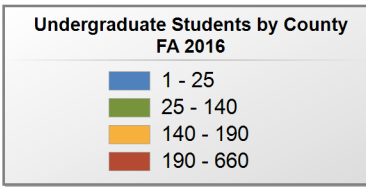

99 student(s) with an 'UNKNOWN' county is(are) not depicted on this map.

Enterprise State Community College

UNDERGRADUATE ENROLLMENT ONLY

UNDERGRADUATE STUDENTS

Total: 1,755
From Alabama: 1,626

Source: Alabama Statewide Student Database
in county denotes the number of Undergraduate students from each county who enrolled at this institution FA 2016.