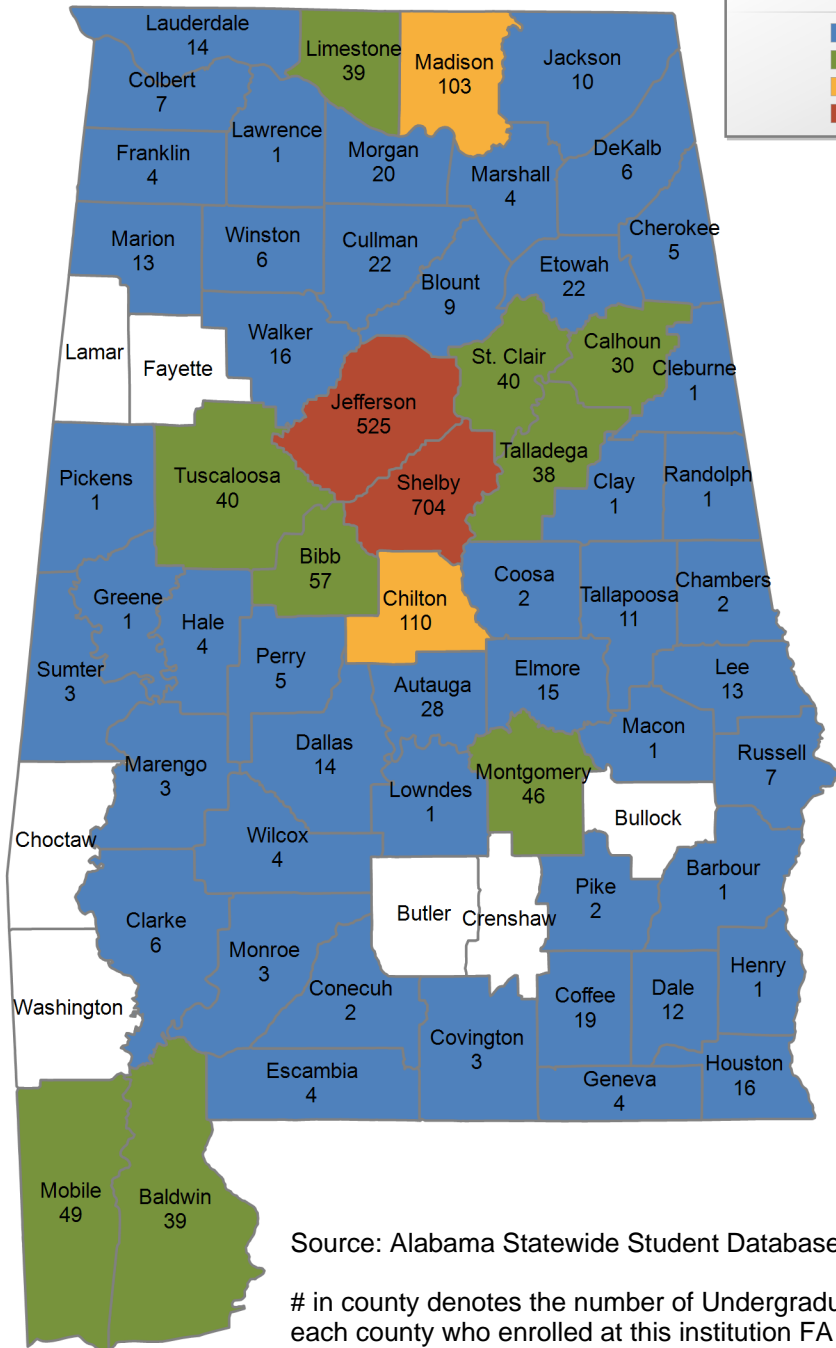

15 student(s) with an 'UNKNOWN' county is(are) not depicted on this map.

University of Montevallo

UNDERGRADUATE ENROLLMENT ONLY

UNDERGRADUATE STUDENTS

Total: 2,424
From Alabama: 2,185

Source: Alabama Statewide Student Database

in county denotes the number of Undergraduate students from each county who enrolled at this institution FA 2016.