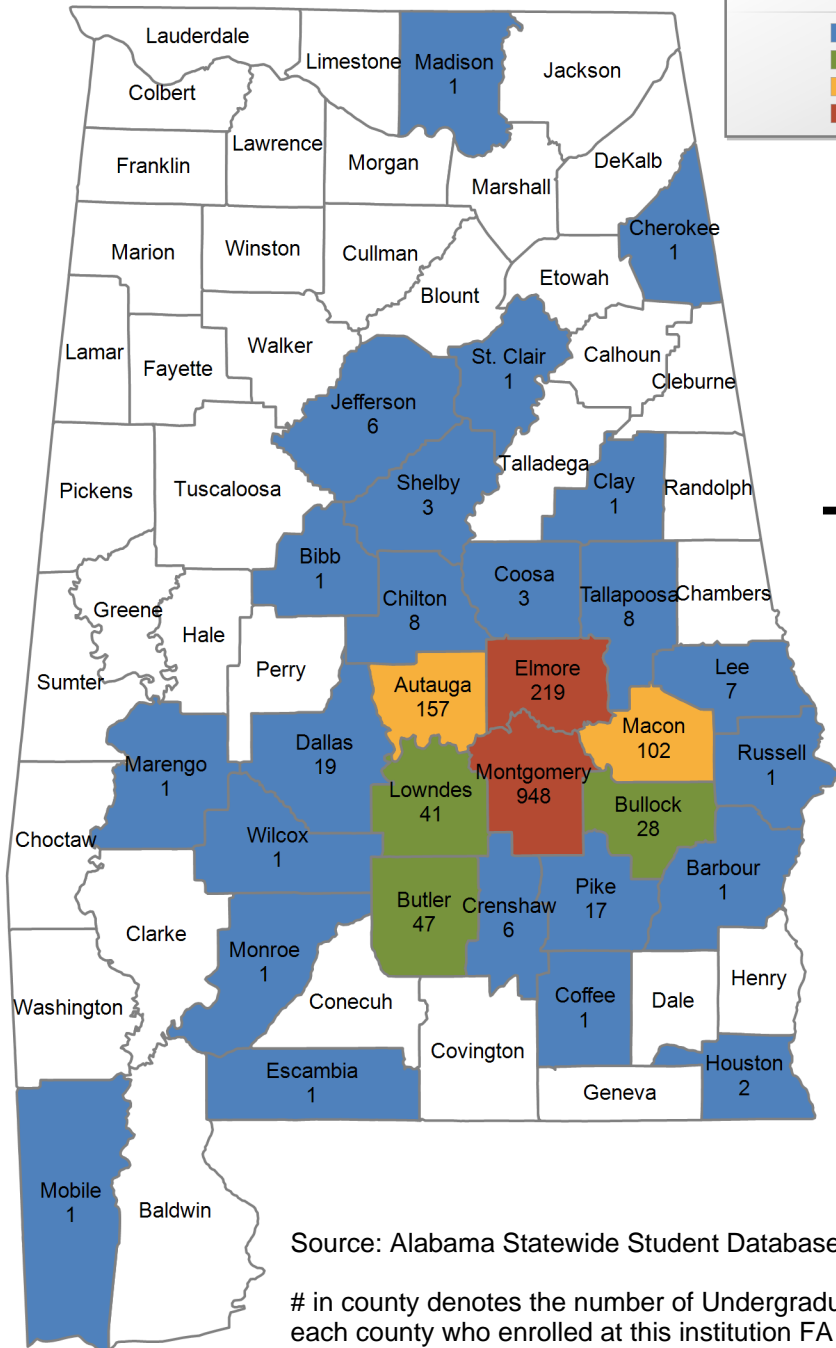

20 student(s) with an 'UNKNOWN' county is(are) not depicted on this map.

Trenholm State Community College

UNDERGRADUATE ENROLLMENT ONLY

UNDERGRADUATE STUDENTS

Total: 1,662
From Alabama: 1,654

Source: Alabama Statewide Student Database
in county denotes the number of Undergraduate students from each county who enrolled at this institution FA 2016.