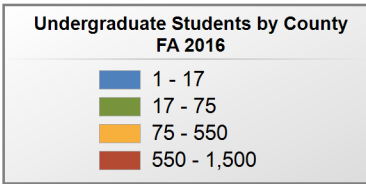

3 student(s) with an 'UNKNOWN' county is(are) not depicted on this map.

Northeast Alabama Community College

UNDERGRADUATE ENROLLMENT ONLY

UNDERGRADUATE STUDENTS

Total:	2,616
From Alabama:	2,579

Source: Alabama Statewide Student Database

in county denotes the number of Undergraduate students from each county who enrolled at this institution FA 2016.