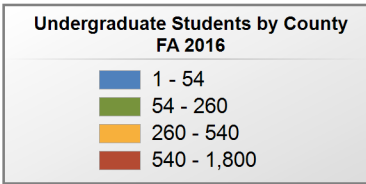

609 student(s) with an 'UNKNOWN' county is(are) not depicted on this map.

Wallace Community College Dothan

UNDERGRADUATE ENROLLMENT ONLY

UNDERGRADUATE STUDENTS

Total: 4,543
From Alabama: 4,304

Source: Alabama Statewide Student Database

in county denotes the number of Undergraduate students from each county who enrolled at this institution FA 2016.