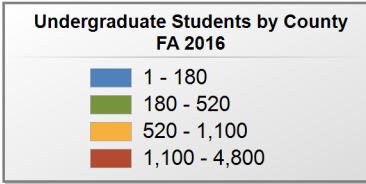

5 student(s) with an 'UNKNOWN' county is(are) not depicted on this map.

University of Alabama at Birmingham

UNDERGRADUATE ENROLLMENT ONLY

UNDERGRADUATE STUDENTS

Total: 12,383
From Alabama: 10,757

Source: Alabama Statewide Student Database

in county denotes the number of Undergraduate students from each county who enrolled at this institution FA 2016.