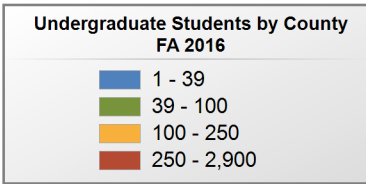

25 student(s) with an 'UNKNOWN' county is(are) not depicted on this map.

Shelton State Community College

UNDERGRADUATE ENROLLMENT ONLY

UNDERGRADUATE STUDENTS

Total: 4,810
From Alabama: 4,483

Source: Alabama Statewide Student Database

in county denotes the number of Undergraduate students from each county who enrolled at this institution FA 2016.