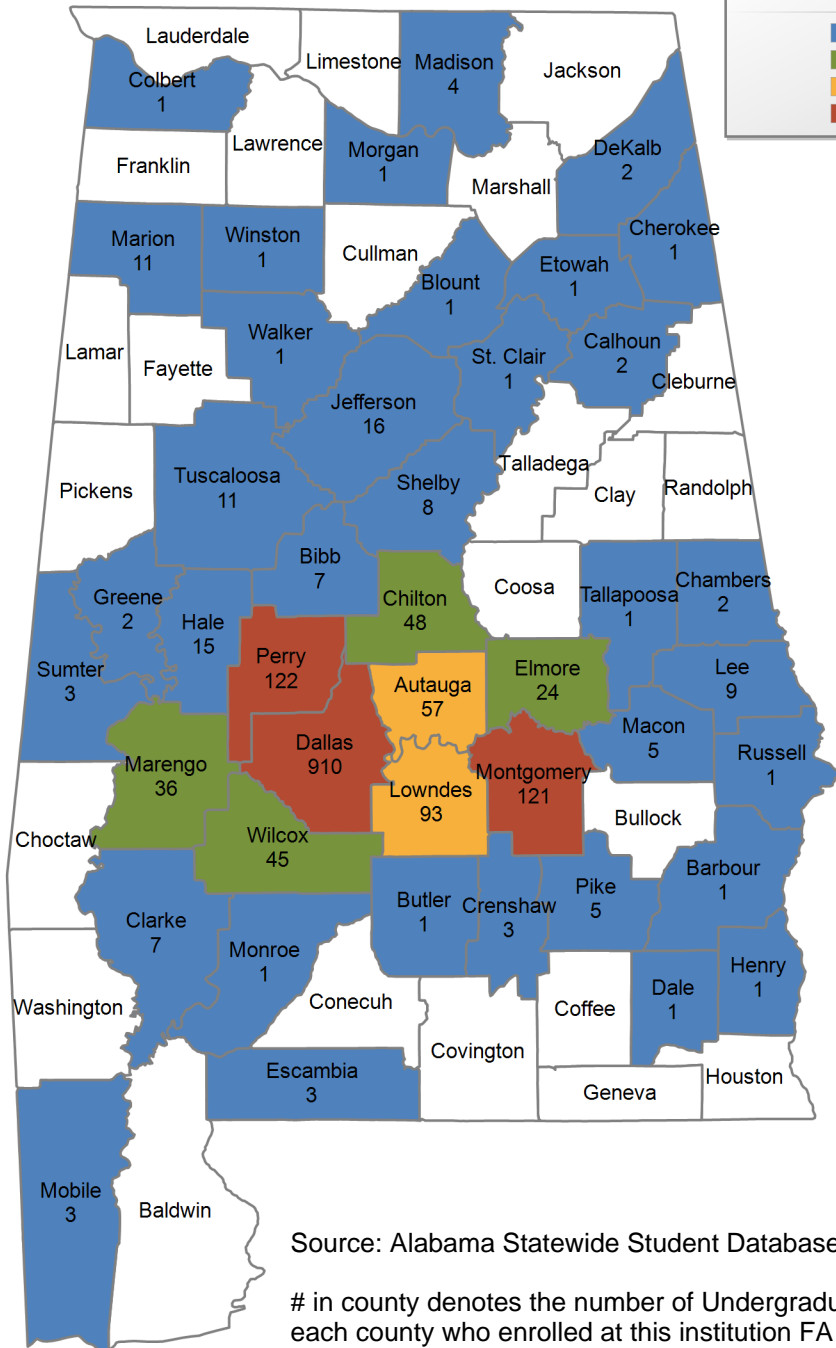

22 student(s) with an 'UNKNOWN' county is(are) not depicted on this map.

Wallace State Community College Selma

UNDERGRADUATE ENROLLMENT ONLY

UNDERGRADUATE STUDENTS

Total:	1,622
From Alabama:	1,611

Source: Alabama Statewide Student Database

in county denotes the number of Undergraduate students from each county who enrolled at this institution FA 2016.