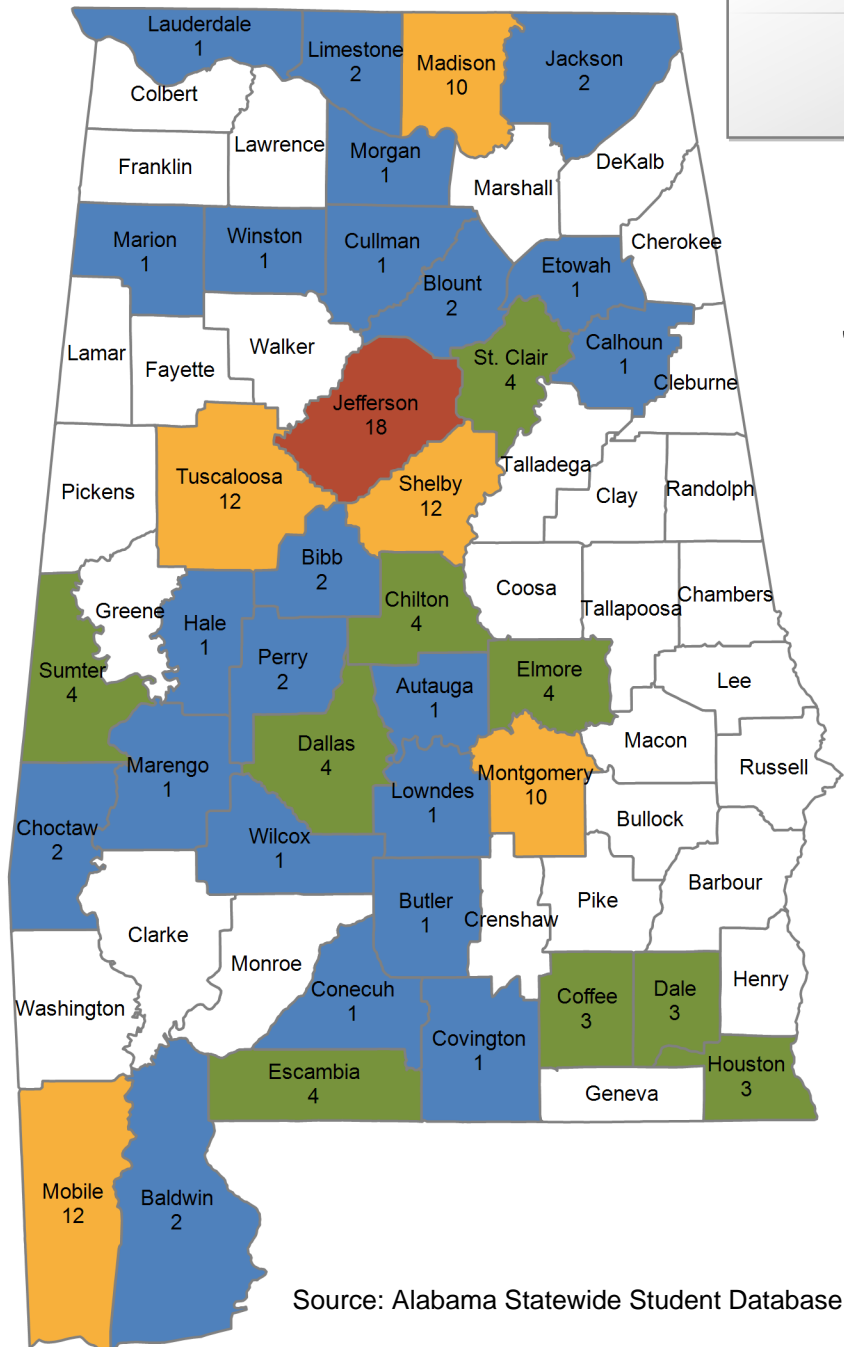

4 student(s) with an 'UNKNOWN' county is(are) not depicted on this map.

Marion Military Institute

FALL 2021 UNDERGRADUATE ENROLLMENT ONLY

UNDERGRADUATE STUDENTS

Total: 314
From Alabama: 140

Source: Alabama Statewide Student Database

in county denotes the number of Undergraduate students from each county who enrolled at this institution FA 2021.