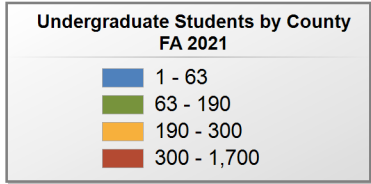

74 student(s) with an 'UNKNOWN' county is(are) not depicted on this map.

Southern Union State Community College

FALL 2021 UNDERGRADUATE ENROLLMENT ONLY

UNDERGRADUATE STUDENTS

Total: 4,092
From Alabama: 3,775

Source: Alabama Statewide Student Database

in county denotes the number of Undergraduate students from each county who enrolled at this institution FA 2021.