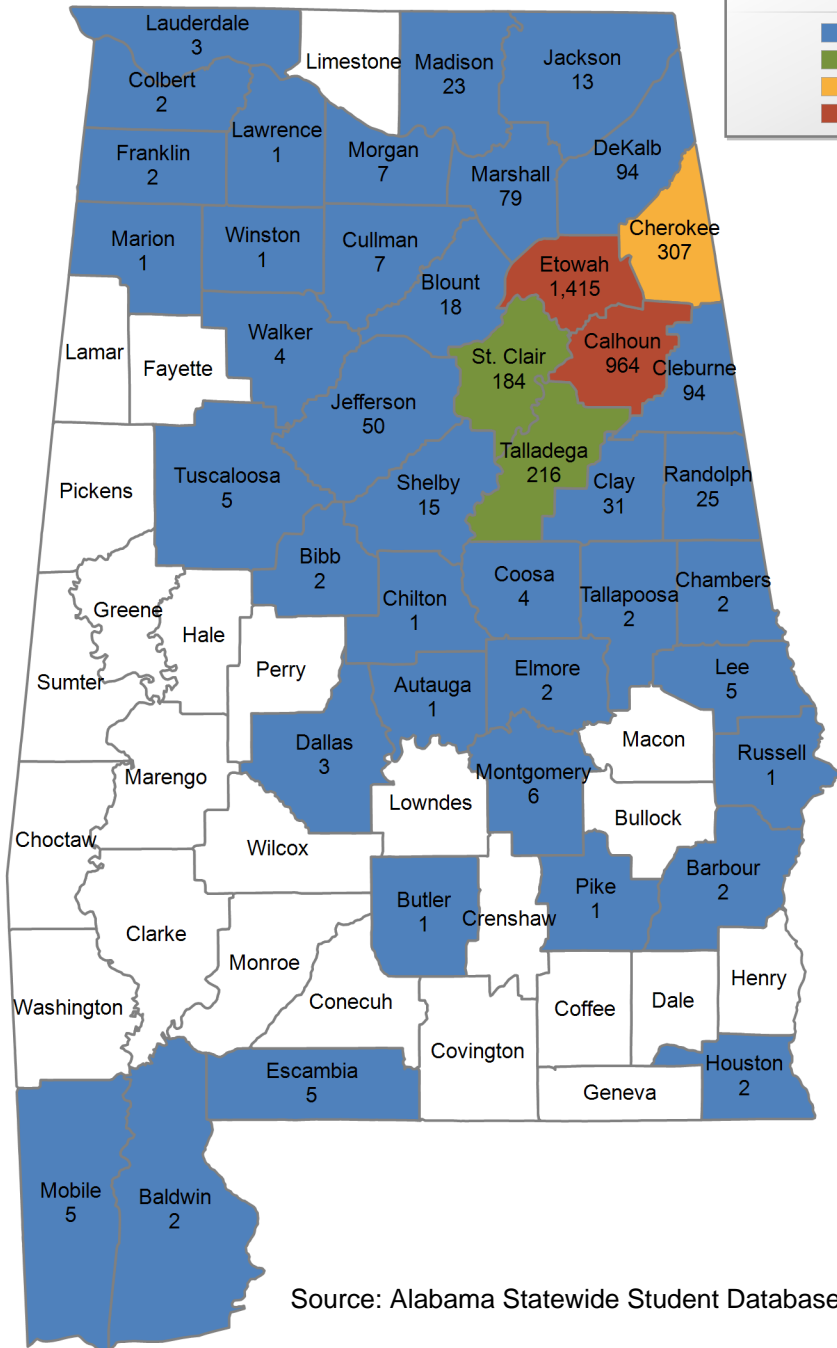

514 student(s) with an 'UNKNOWN' county is(are) not depicted on this map.

Gadsden State Community College

FALL 2021 UNDERGRADUATE ENROLLMENT ONLY

UNDERGRADUATE STUDENTS

Total: 4,308
From Alabama: 4,122

Source: Alabama Statewide Student Database

in county denotes the number of Undergraduate students from each county who enrolled at this institution FA 2021.