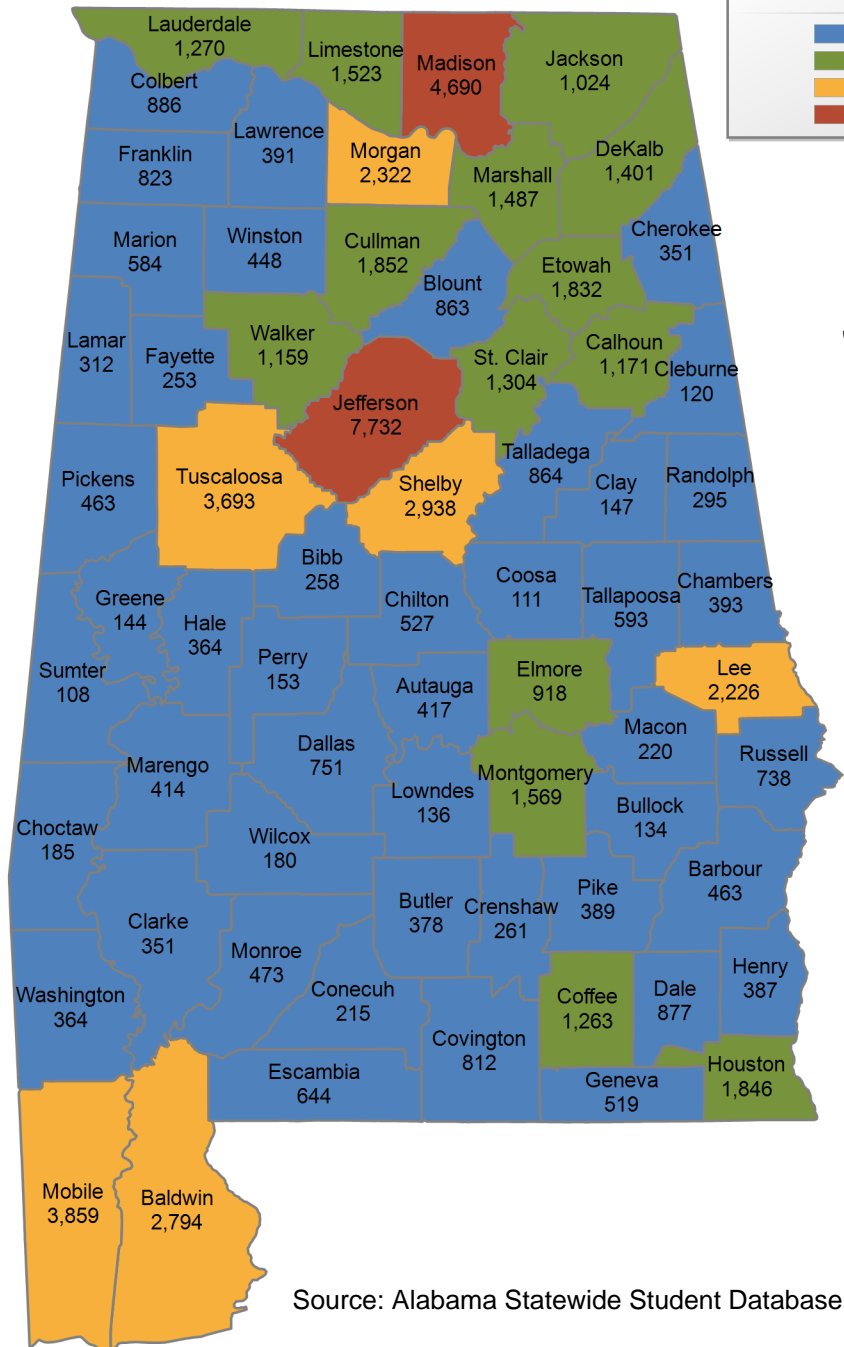

3,770 student(s) with an 'UNKNOWN' county is(are) not depicted on this map.

ALL ALABAMA PUBLIC 2-YEAR INSTITUTIONS

FALL 2021 UNDERGRADUATE ENROLLMENT ONLY

UNDERGRADUATE STUDENTS

Total: 75,467
From Alabama: 72,402

Source: Alabama Statewide Student Database

in county denotes the number of Undergraduate students from each county who enrolled at Alabama public two-year institutions FA 2021.