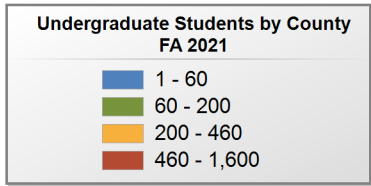

19 student(s) with an 'UNKNOWN' county is(are) not depicted on this map.

Wallace Community College Dothan

FALL 2021 UNDERGRADUATE ENROLLMENT ONLY

UNDERGRADUATE STUDENTS

Total: 3,899
From Alabama: 3,591

Source: Alabama Statewide Student Database

in county denotes the number of Undergraduate students from each county who enrolled at this institution FA 2021.