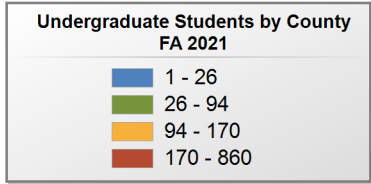

391 student(s) with an 'UNKNOWN' county is(are) not depicted on this map.

Snead State Community College

FALL 2021 UNDERGRADUATE ENROLLMENT ONLY

UNDERGRADUATE STUDENTS

Total: 2,245
From Alabama: 2,129

Source: Alabama Statewide Student Database

in county denotes the number of Undergraduate students from each county who enrolled at this institution FA 2021.