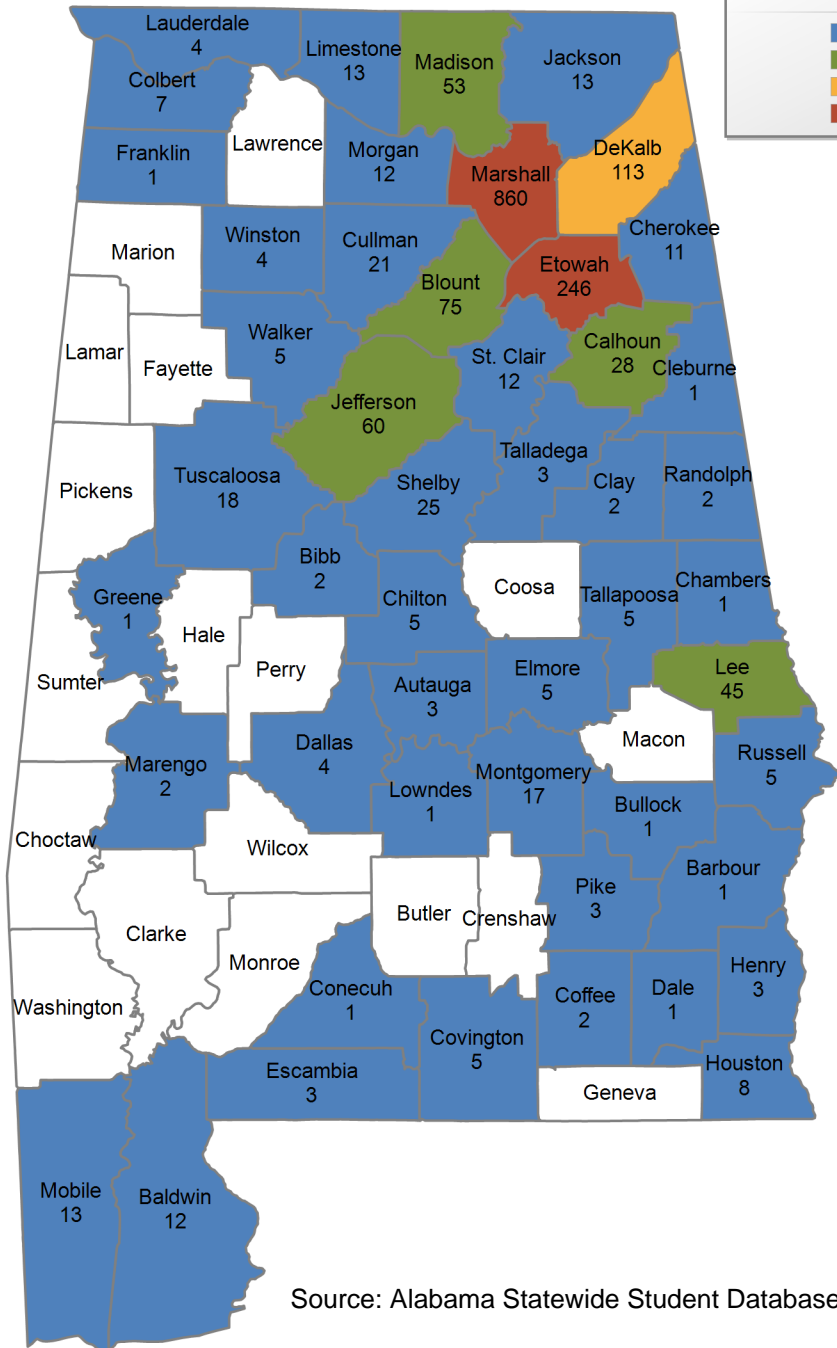

391 student(s) with an 'UNKNOWN' county is(are) not depicted on this map.

Snead State Community College

FALL 2021 UNDERGRADUATE ENROLLMENT ONLY

UNDERGRADUATE STUDENTS

Total: 2,245
From Alabama: 2,129

Source: Alabama Statewide Student Database

in county denotes the number of Undergraduate students from each county who enrolled at this institution FA 2021.