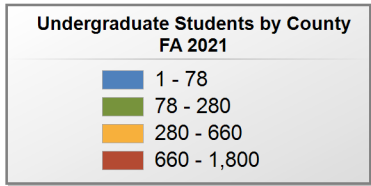

420 student(s) with an 'UNKNOWN' county is(are) not depicted on this map.

Wallace State Community College Hanceville

FALL 2021 UNDERGRADUATE ENROLLMENT ONLY

UNDERGRADUATE STUDENTS

Total: 5,204
From Alabama: 5,100

Source: Alabama Statewide Student Database

in county denotes the number of Undergraduate students from each county who enrolled at this institution FA 2021.