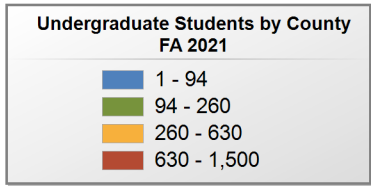

514 student(s) with an 'UNKNOWN' county is(are) not depicted on this map.

Gadsden State Community College

FALL 2021 UNDERGRADUATE ENROLLMENT ONLY

UNDERGRADUATE STUDENTS

Total: 4,308
From Alabama: 4,122

Source: Alabama Statewide Student Database

in county denotes the number of Undergraduate students from each county who enrolled at this institution FA 2021.