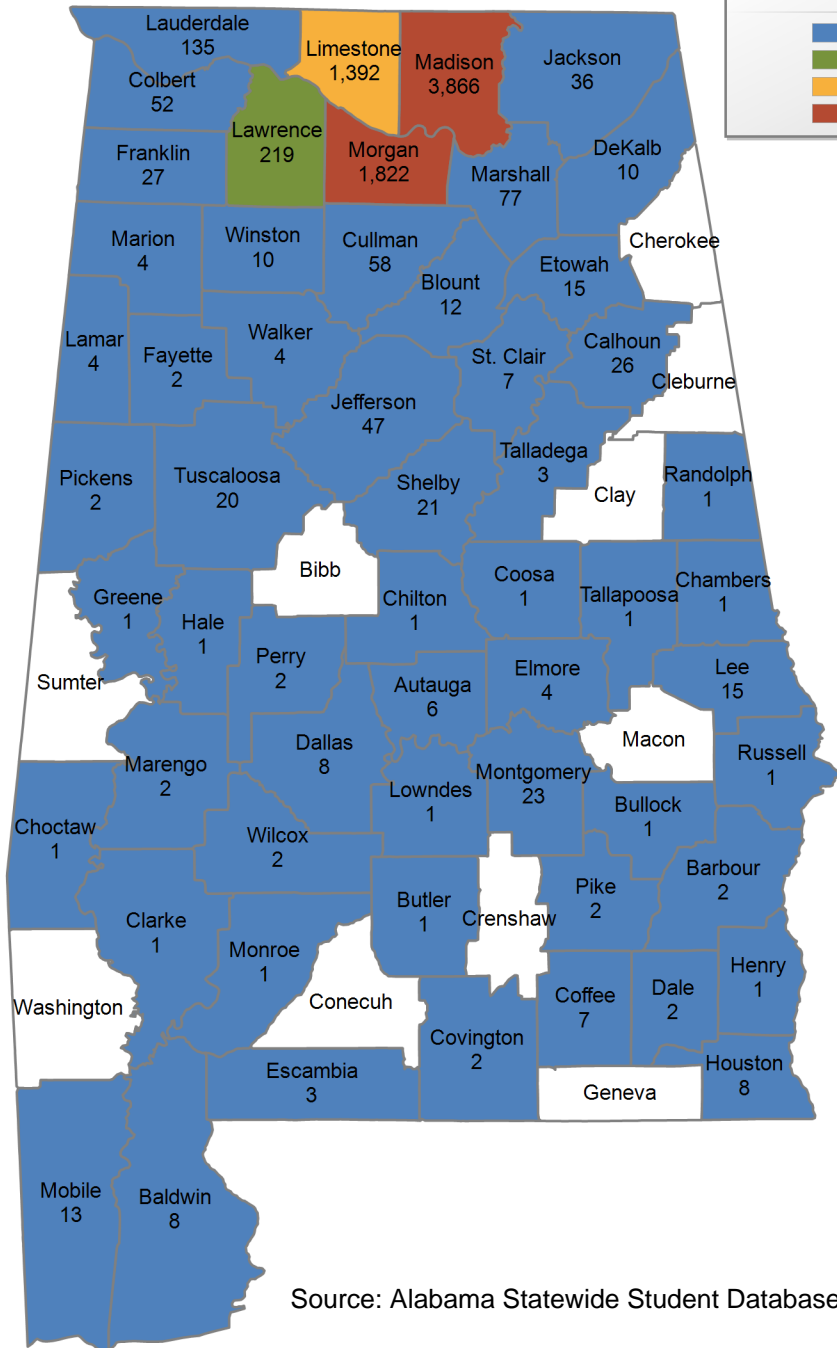

486 student(s) with an 'UNKNOWN' county is(are) not depicted on this map.

Calhoun Community College

FALL 2021 UNDERGRADUATE ENROLLMENT ONLY

UNDERGRADUATE STUDENTS

Total: 8,702
From Alabama: 8,481

Source: Alabama Statewide Student Database

in county denotes the number of Undergraduate students from each county who enrolled at this institution FA 2021.