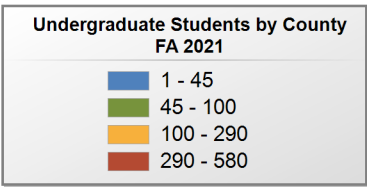

Source: Alabama Statewide Student Database

in county denotes the number of Undergraduate students from each county who enrolled at this institution FA 2021.

Alabama State University

FALL 2021 UNDERGRADUATE ENROLLMENT ONLY

UNDERGRADUATE STUDENTS

Total: 3,499
From Alabama: 1,864