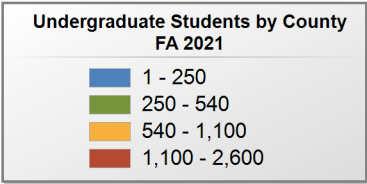

35 student(s) with an 'UNKNOWN' county is(are) not depicted on this map.

University of Alabama

FALL 2021 UNDERGRADUATE ENROLLMENT ONLY

UNDERGRADUATE STUDENTS

Total: 31,688
From Alabama: 13,367

Source: Alabama Statewide Student Database

in county denotes the number of Undergraduate students from each county who enrolled at this institution FA 2021.