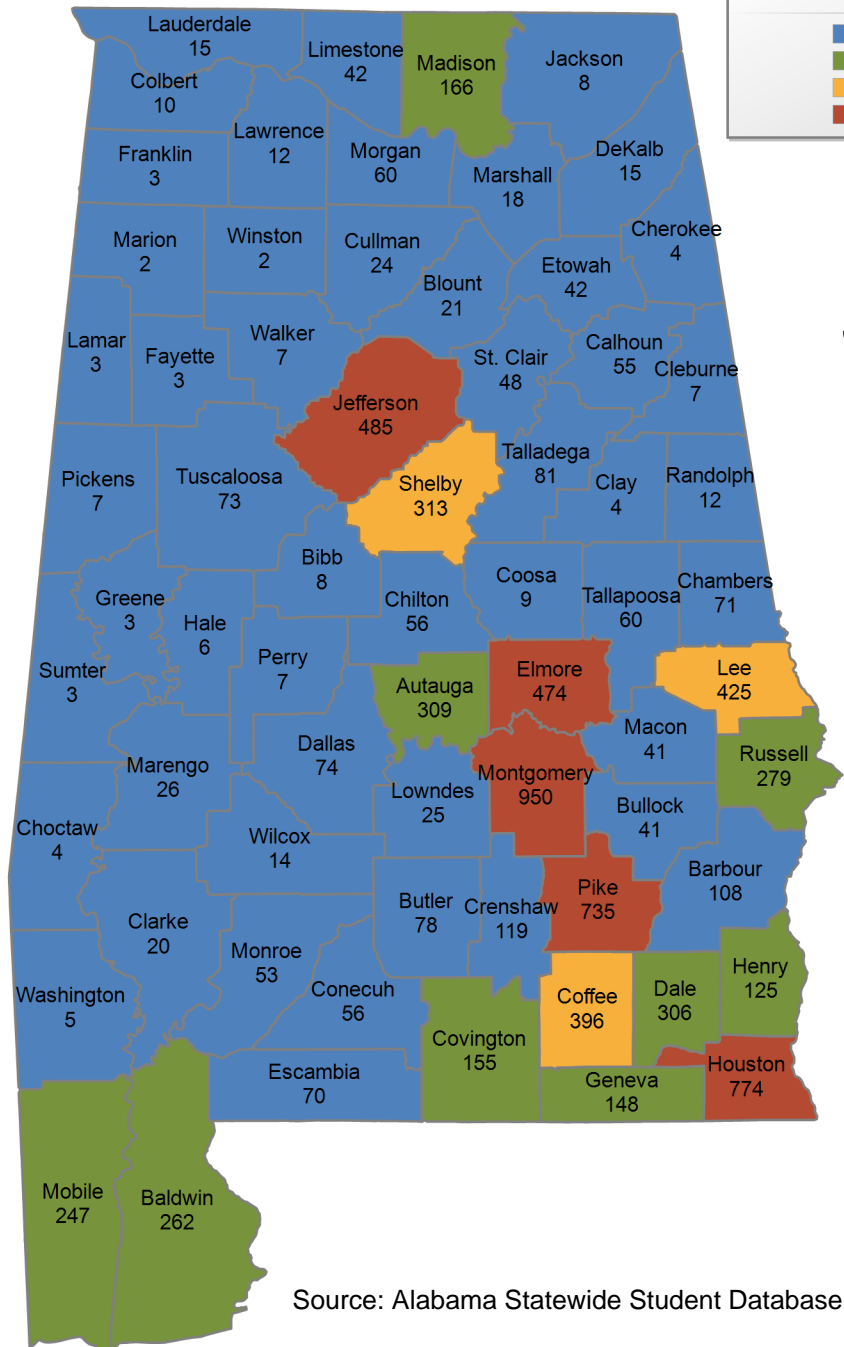

35 student(s) with an 'UNKNOWN' county is(are) not depicted on this map.

Troy University

FALL 2021 UNDERGRADUATE ENROLLMENT ONLY

UNDERGRADUATE STUDENTS

Total: 11,271
From Alabama: 8,119

Source: Alabama Statewide Student Database

in county denotes the number of Undergraduate students from each county who enrolled at this institution FA 2021.