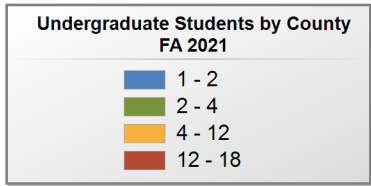

4 student(s) with an 'UNKNOWN' county is(are) not depicted on this map.

Marion Military Institute

FALL 2021 UNDERGRADUATE ENROLLMENT ONLY

UNDERGRADUATE STUDENTS

Total: 314
From Alabama: 140

Source: Alabama Statewide Student Database

in county denotes the number of Undergraduate students from each county who enrolled at this institution FA 2021.