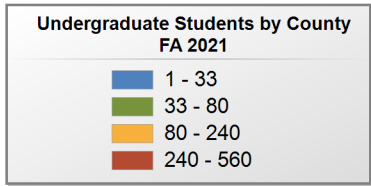

85 student(s) with an 'UNKNOWN' county is(are) not depicted on this map.

University of Montevallo

FALL 2021 UNDERGRADUATE ENROLLMENT ONLY

UNDERGRADUATE STUDENTS

Total: 2,264
From Alabama: 1,893

Source: Alabama Statewide Student Database

in county denotes the number of Undergraduate students from each county who enrolled at this institution FA 2021.