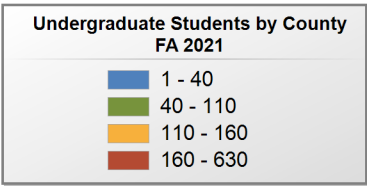

19 student(s) with an 'UNKNOWN' county is(are) not depicted on this map.

Wallace State Community College Selma

FALL 2021 UNDERGRADUATE ENROLLMENT ONLY

UNDERGRADUATE STUDENTS

Total: 1,627
From Alabama: 1,595

Source: Alabama Statewide Student Database

in county denotes the number of Undergraduate students from each county who enrolled at this institution FA 2021.