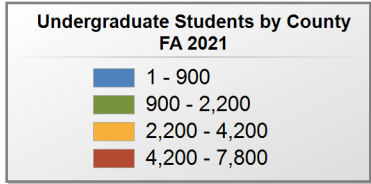

3,770 student(s) with an 'UNKNOWN' county is(are) not depicted on this map.

ALL ALABAMA PUBLIC 2-YEAR INSTITUTIONS

FALL 2021 UNDERGRADUATE ENROLLMENT ONLY

UNDERGRADUATE STUDENTS

Total: 75,467
From Alabama: 72,402

Source: Alabama Statewide Student Database

in county denotes the number of Undergraduate students from each county who enrolled at Alabama public two-year institutions FA 2021.