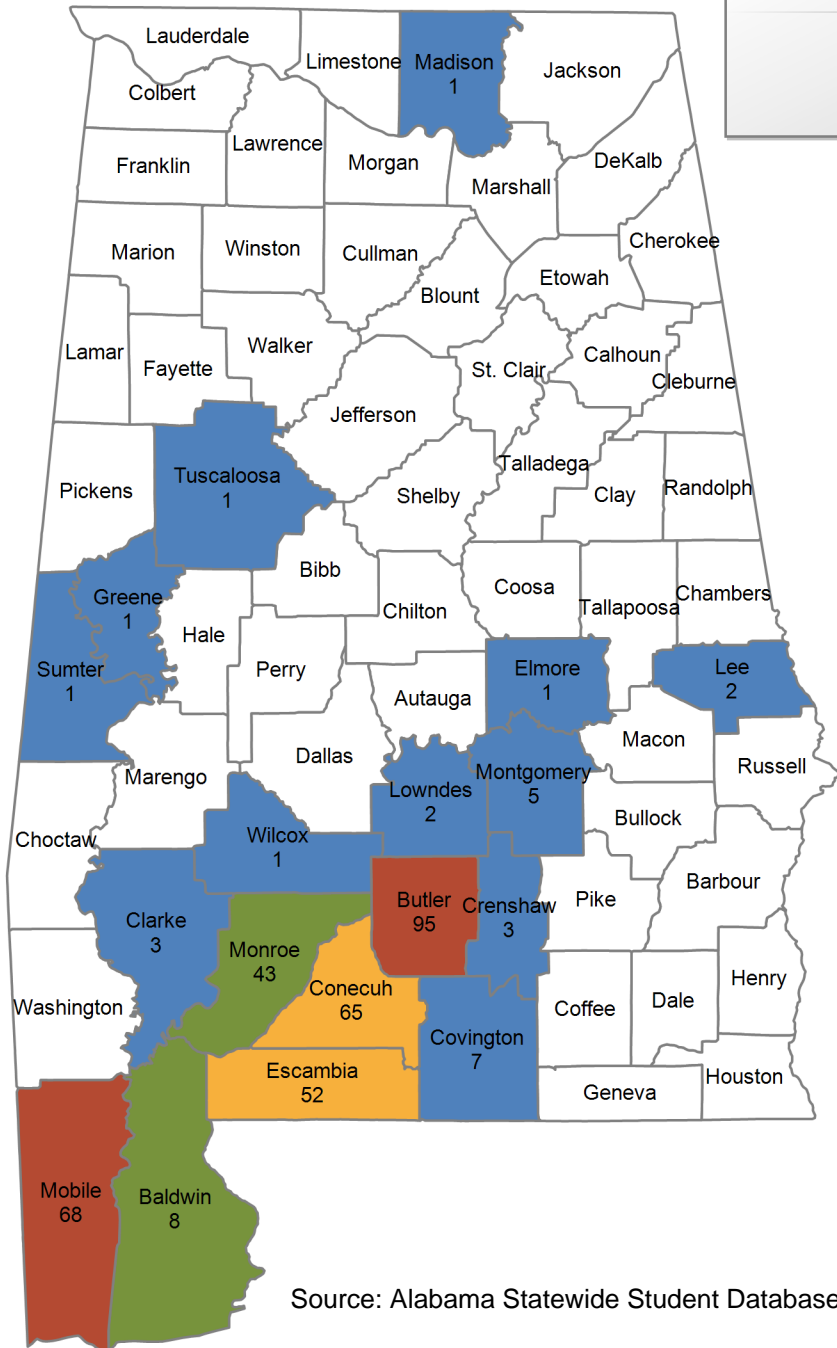

10 student(s) with an 'UNKNOWN' county is(are) not depicted on this map.

Reid State Technical College

FALL 2021 UNDERGRADUATE ENROLLMENT ONLY

UNDERGRADUATE STUDENTS

Total: 374
From Alabama: 369

Source: Alabama Statewide Student Database

in county denotes the number of Undergraduate students from each county who enrolled at this institution FA 2021.