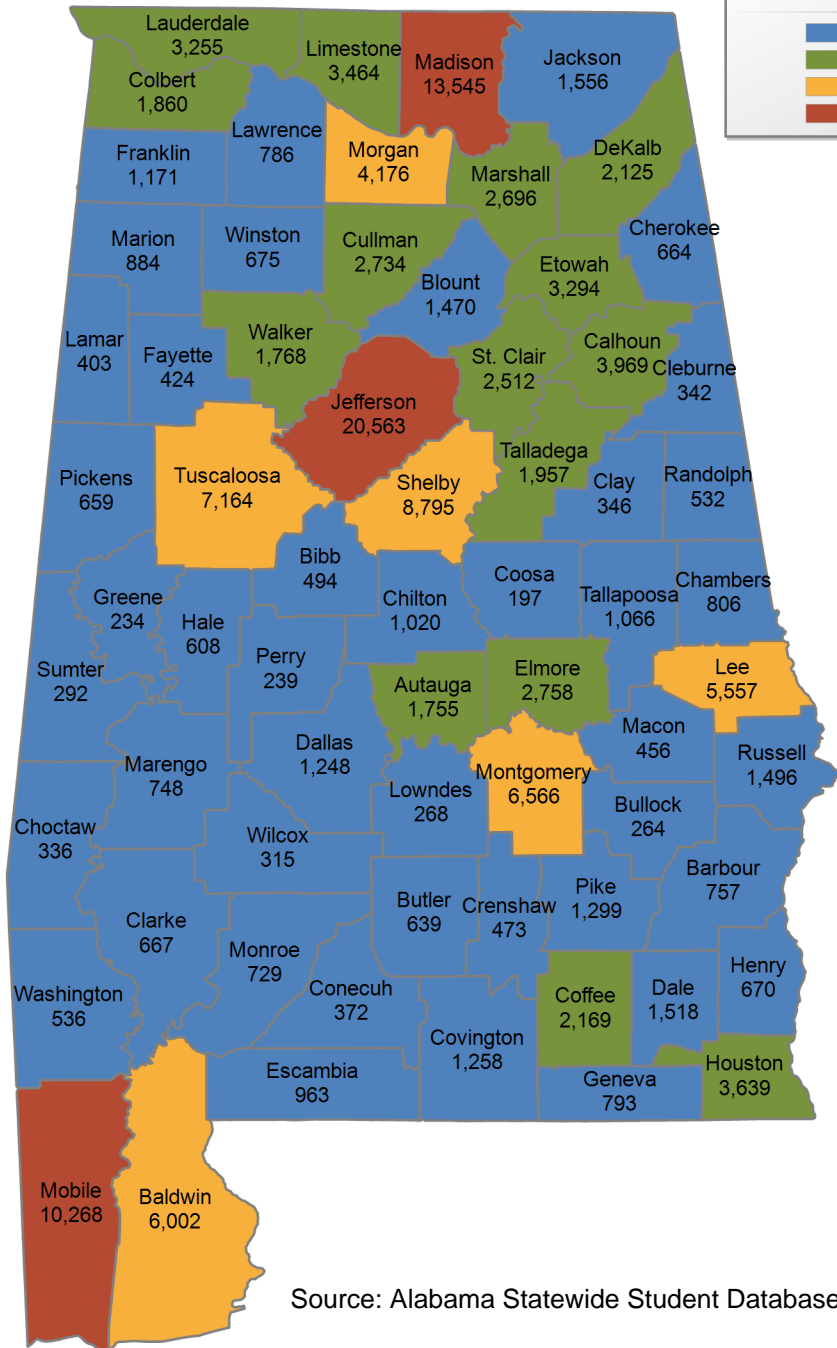

## ALABAMA COMMISSION ON HIGHER EDUCATION COUNTY MAPS

Source: Alabama Statewide Student Database

[https://www.ache.edu/ACHE\\_DynamicData.aspx](https://www.ache.edu/ACHE_DynamicData.aspx)

4,892 student(s) with an 'UNKNOWN' county is(are) not depicted on this map.