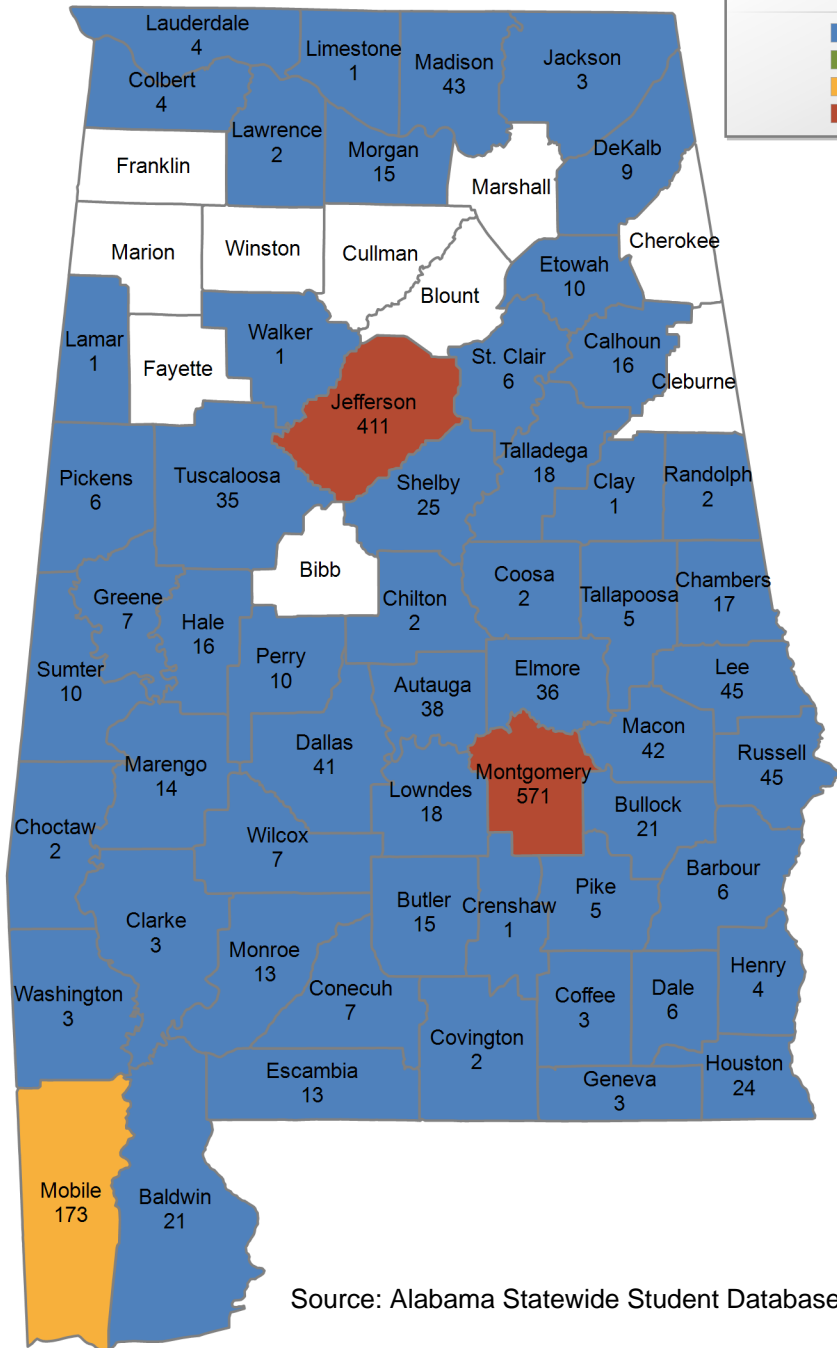

Source: Alabama Statewide Student Database

in county denotes the number of Undergraduate students from each county who enrolled at this institution FA 2021.

Alabama State University

FALL 2021 UNDERGRADUATE ENROLLMENT ONLY

UNDERGRADUATE STUDENTS

Total: 3,499
From Alabama: 1,864