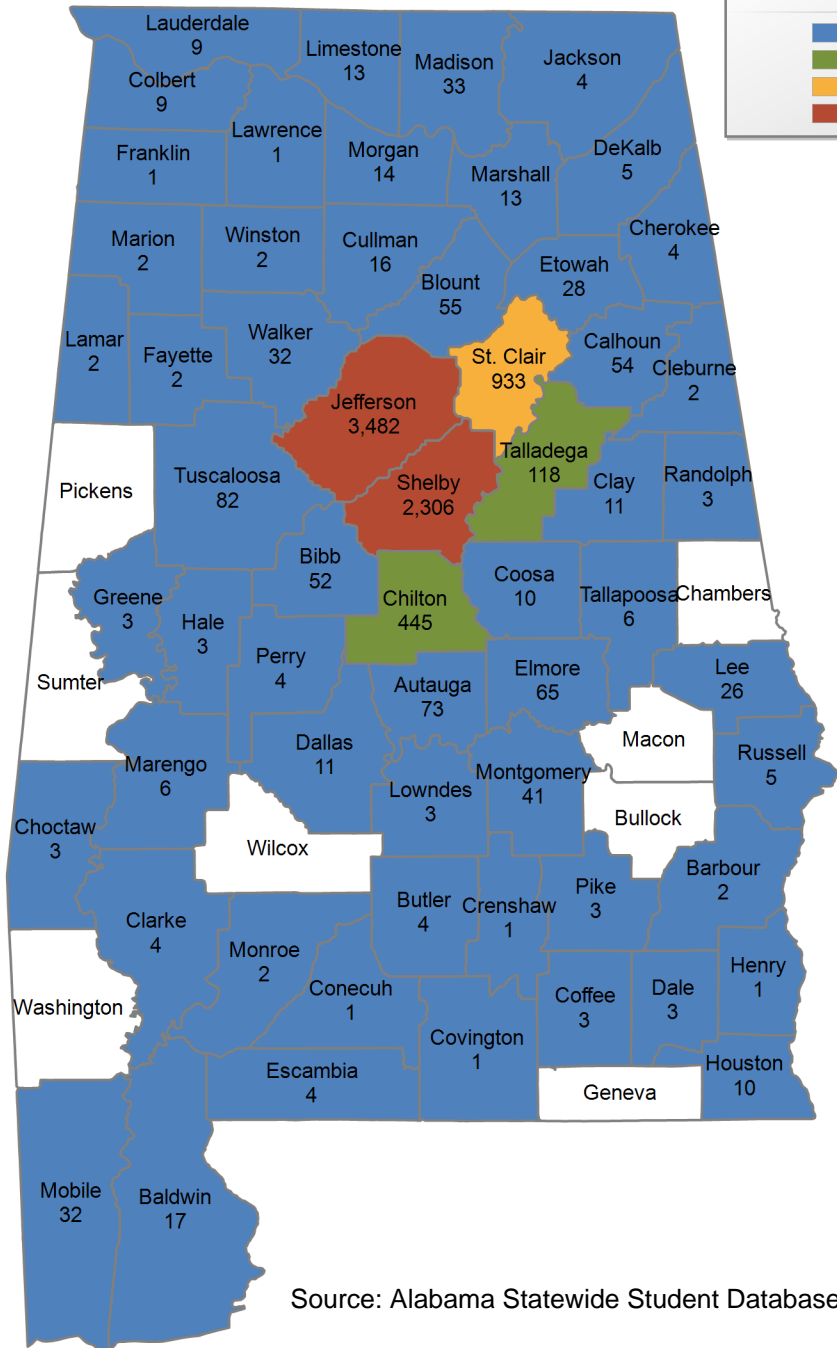

195 student(s) with an 'UNKNOWN' county is(are) not depicted on this map.

Jefferson State Community College

FALL 2021 UNDERGRADUATE ENROLLMENT ONLY

UNDERGRADUATE STUDENTS

Total: 8,520
From Alabama: 8,275

Source: Alabama Statewide Student Database

in county denotes the number of Undergraduate students from each county who enrolled at this institution FA 2021.