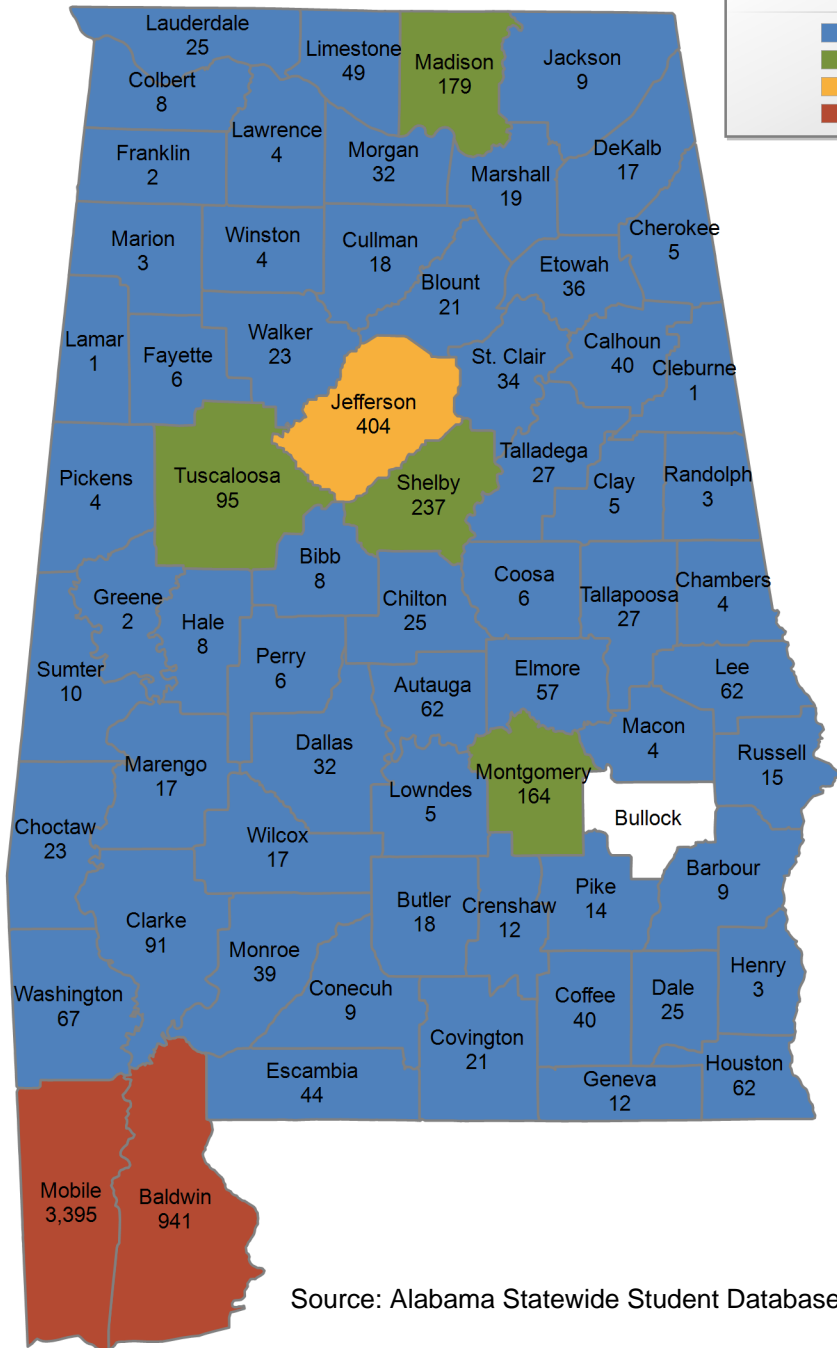

3 student(s) with an 'UNKNOWN' county is(are) not depicted on this map.

University of South Alabama

FALL 2021 UNDERGRADUATE ENROLLMENT ONLY

UNDERGRADUATE STUDENTS

Total: 8,992
From Alabama: 6,670

Source: Alabama Statewide Student Database

in county denotes the number of Undergraduate students from each county who enrolled at this institution FA 2021.