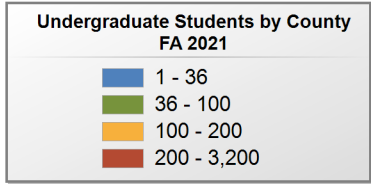

34 student(s) with an 'UNKNOWN' county is(are) not depicted on this map.

Shelton State Community College

FALL 2021 UNDERGRADUATE ENROLLMENT ONLY

UNDERGRADUATE STUDENTS

Total: 4,663
From Alabama: 4,475

Source: Alabama Statewide Student Database

in county denotes the number of Undergraduate students from each county who enrolled at this institution FA 2021.