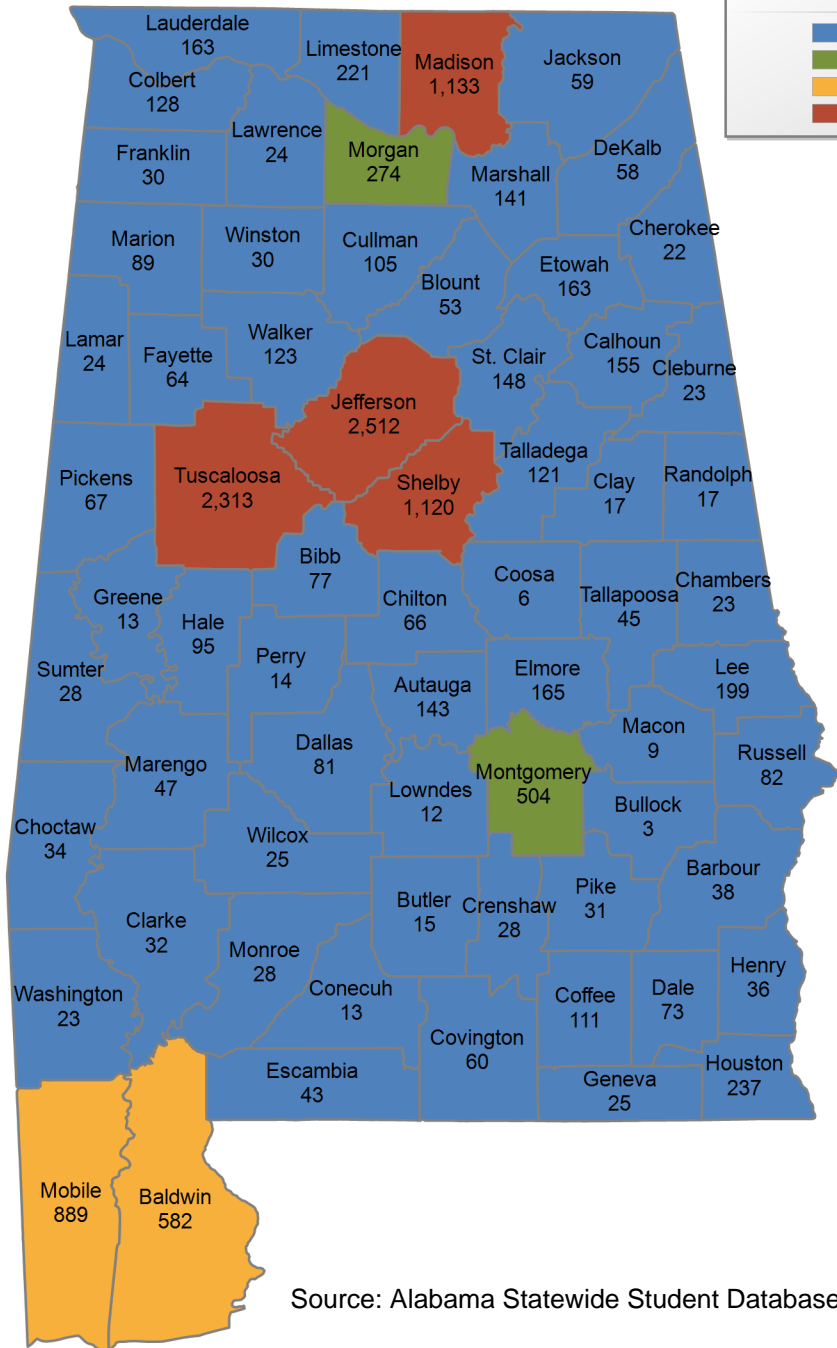

35 student(s) with an 'UNKNOWN' county is(are) not depicted on this map.

University of Alabama

FALL 2021 UNDERGRADUATE ENROLLMENT ONLY

UNDERGRADUATE STUDENTS

Total: 31,688
From Alabama: 13,367

Source: Alabama Statewide Student Database

in county denotes the number of Undergraduate students from each county who enrolled at this institution FA 2021.