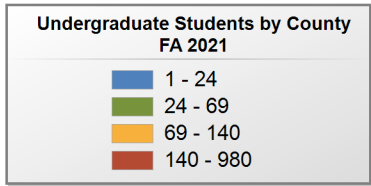

93 student(s) with an 'UNKNOWN' county is(are) not depicted on this map.

Trenholm State Community College

FALL 2021 UNDERGRADUATE ENROLLMENT ONLY

UNDERGRADUATE STUDENTS

Total: 1,826
From Alabama: 1,810

Source: Alabama Statewide Student Database

in county denotes the number of Undergraduate students from each county who enrolled at this institution FA 2021.