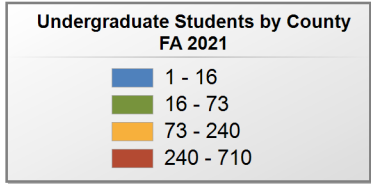

14 student(s) with an 'UNKNOWN' county is(are) not depicted on this map.

Lurleen B. Wallace Community College

FALL 2021 UNDERGRADUATE ENROLLMENT ONLY

UNDERGRADUATE STUDENTS

Total: 1,816
From Alabama: 1,750

Source: Alabama Statewide Student Database

in county denotes the number of Undergraduate students from each county who enrolled at this institution FA 2021.