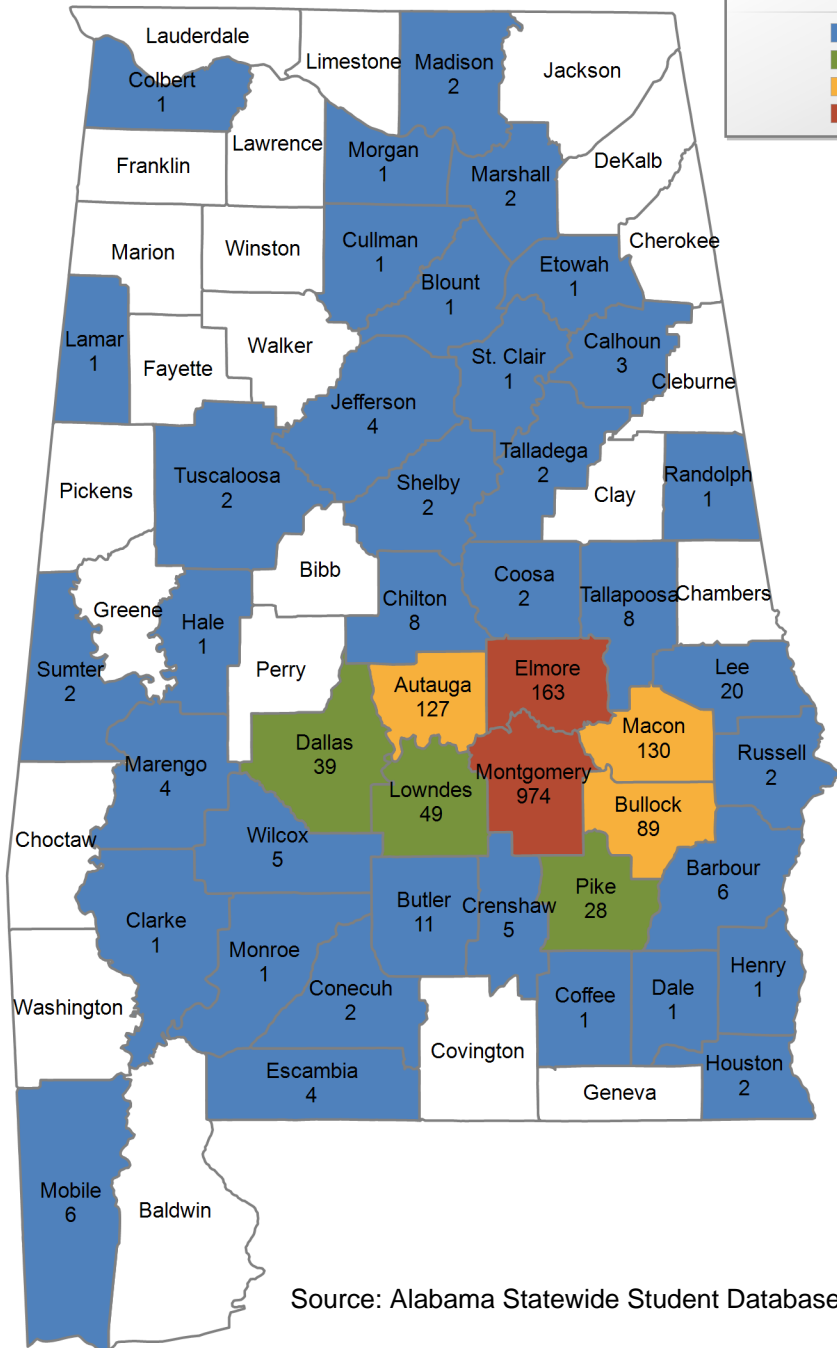

93 student(s) with an 'UNKNOWN' county is(are) not depicted on this map.

Trenholm State Community College

FALL 2021 UNDERGRADUATE ENROLLMENT ONLY

UNDERGRADUATE STUDENTS

Total: 1,826
From Alabama: 1,810

Source: Alabama Statewide Student Database

in county denotes the number of Undergraduate students from each county who enrolled at this institution FA 2021.