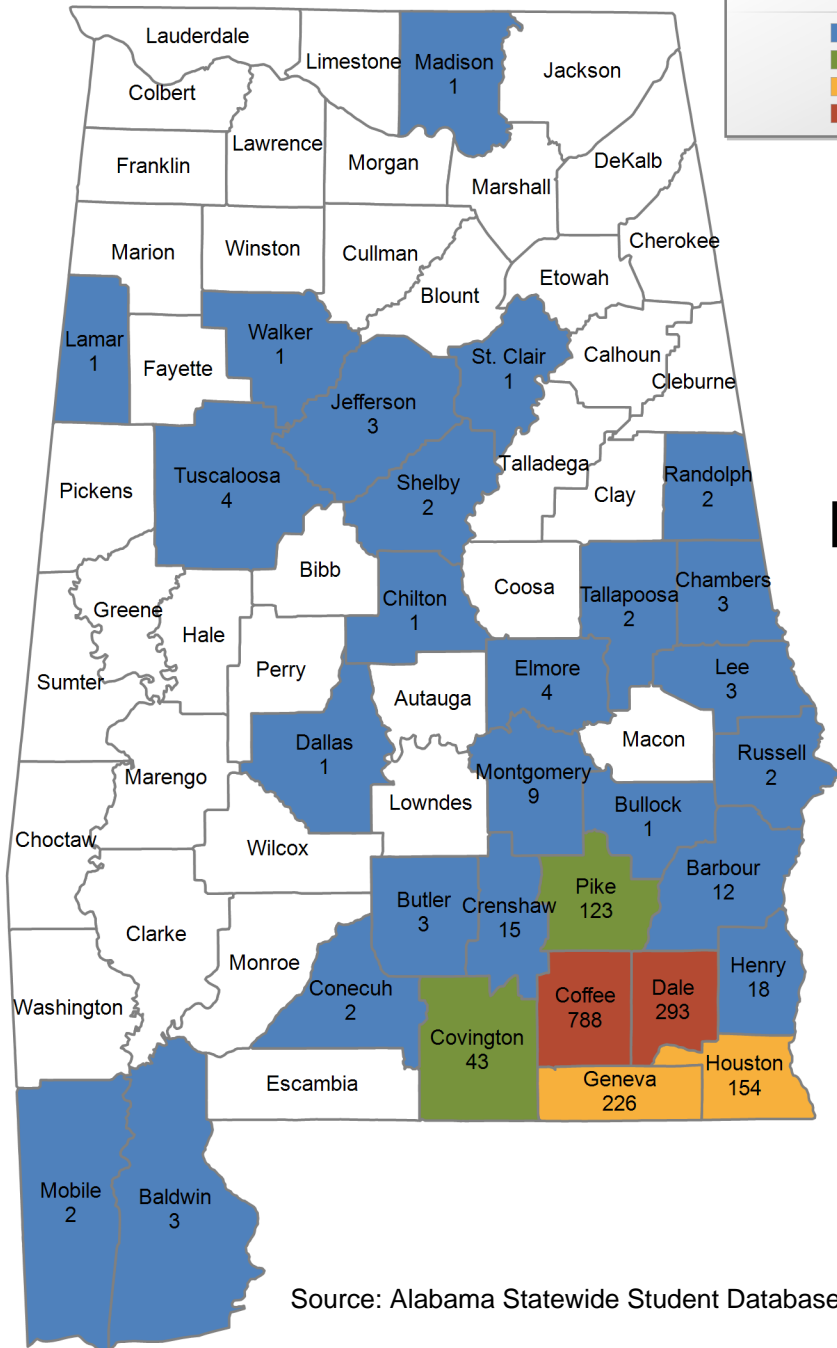

8 student(s) with an 'UNKNOWN' county is(are) not depicted on this map.

Enterprise State Community College

FALL 2021 UNDERGRADUATE ENROLLMENT ONLY

UNDERGRADUATE STUDENTS

Total: 1,796
From Alabama: 1,731

Source: Alabama Statewide Student Database

in county denotes the number of Undergraduate students from each county who enrolled at this institution FA 2021.