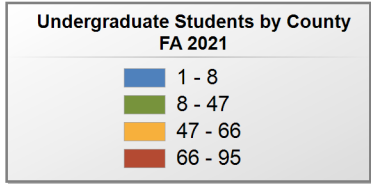

10 student(s) with an 'UNKNOWN' county is(are) not depicted on this map.

Reid State Technical College

FALL 2021 UNDERGRADUATE ENROLLMENT ONLY

UNDERGRADUATE STUDENTS

Total: 374
From Alabama: 369

Source: Alabama Statewide Student Database

in county denotes the number of Undergraduate students from each county who enrolled at this institution FA 2021.