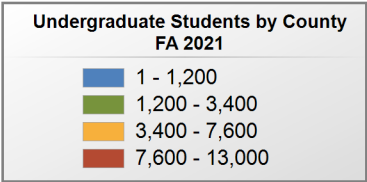

### UNDERGRADUATE STUDENTS

**Total: 207,504**  
**From Alabama: 158,156**

Source: Alabama Statewide Student Database

# in county denotes the number of Undergraduate students from each county who enrolled at Alabama public institutions FA 2021.

1,122 student(s) with an 'UNKNOWN' county is(are) not depicted on this map.