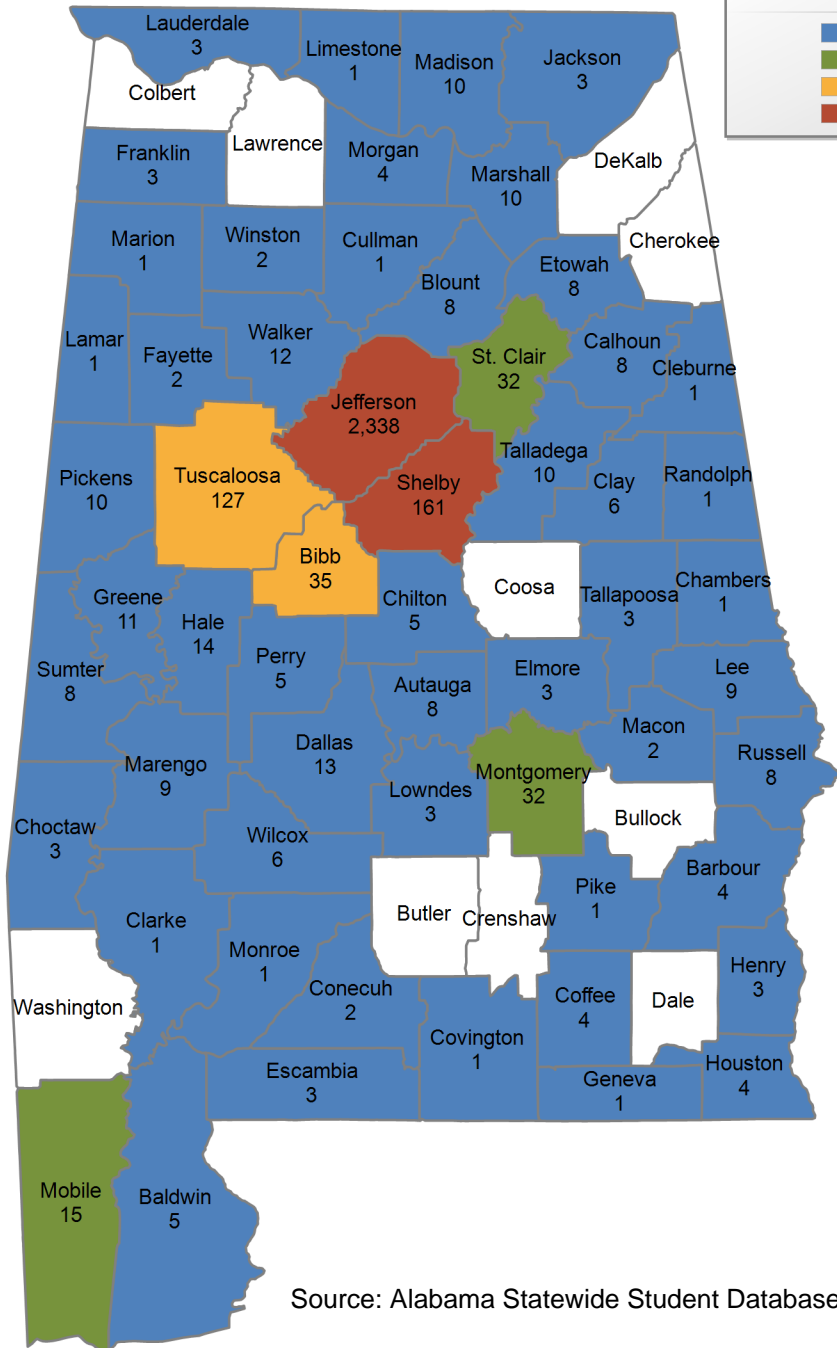

47 student(s) with an 'UNKNOWN' county is(are) not depicted on this map.

Lawson State Community College

FALL 2021 UNDERGRADUATE ENROLLMENT ONLY

UNDERGRADUATE STUDENTS

Total: 3,094
From Alabama: 3,033

Source: Alabama Statewide Student Database

in county denotes the number of Undergraduate students from each county who enrolled at this institution FA 2021.