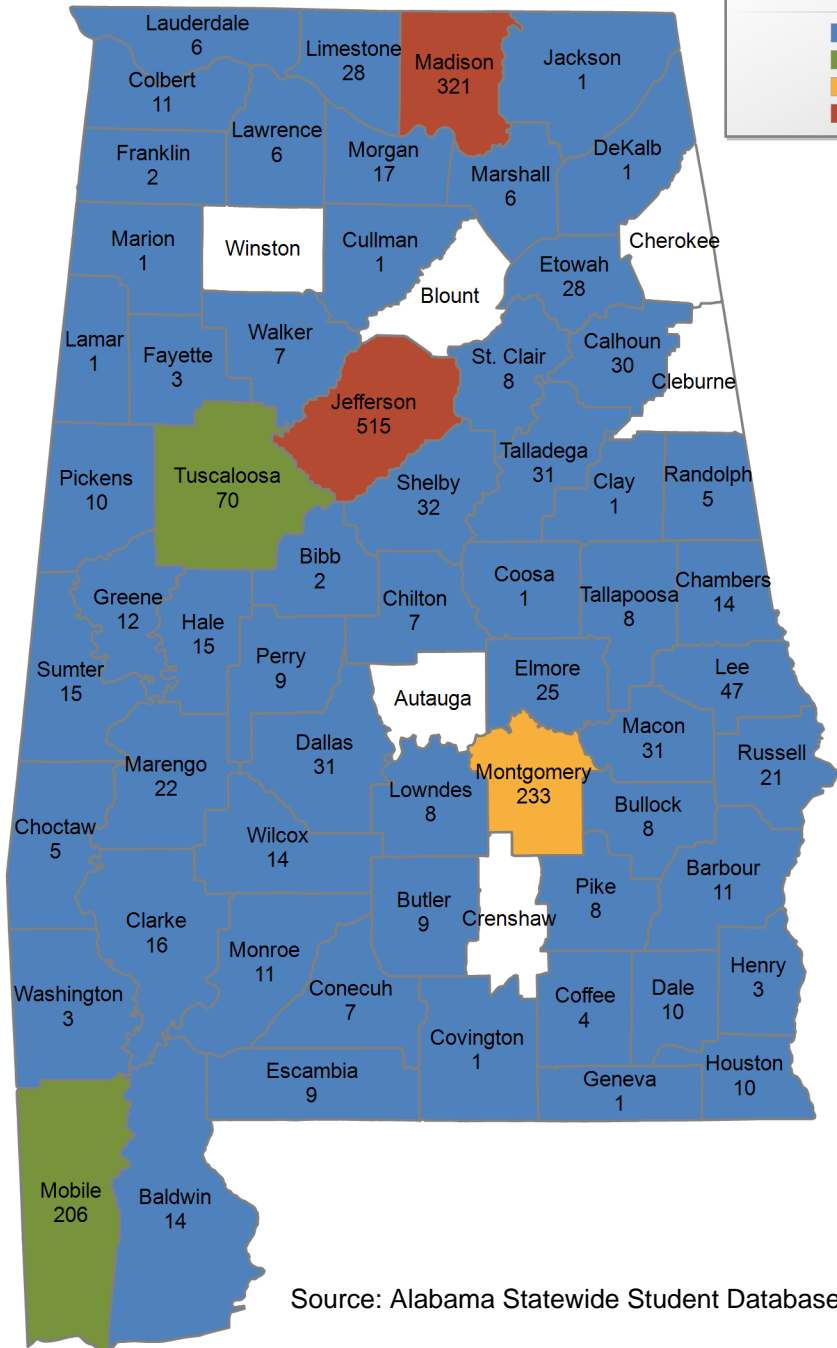

720 student(s) with an 'UNKNOWN' county is(are) not depicted on this map.

Alabama A&M University

FALL 2021 UNDERGRADUATE ENROLLMENT ONLY

UNDERGRADUATE STUDENTS

Total: 5,107
From Alabama: 2,713

Source: Alabama Statewide Student Database

in county denotes the number of Undergraduate students from each county who enrolled at this institution FA 2021.