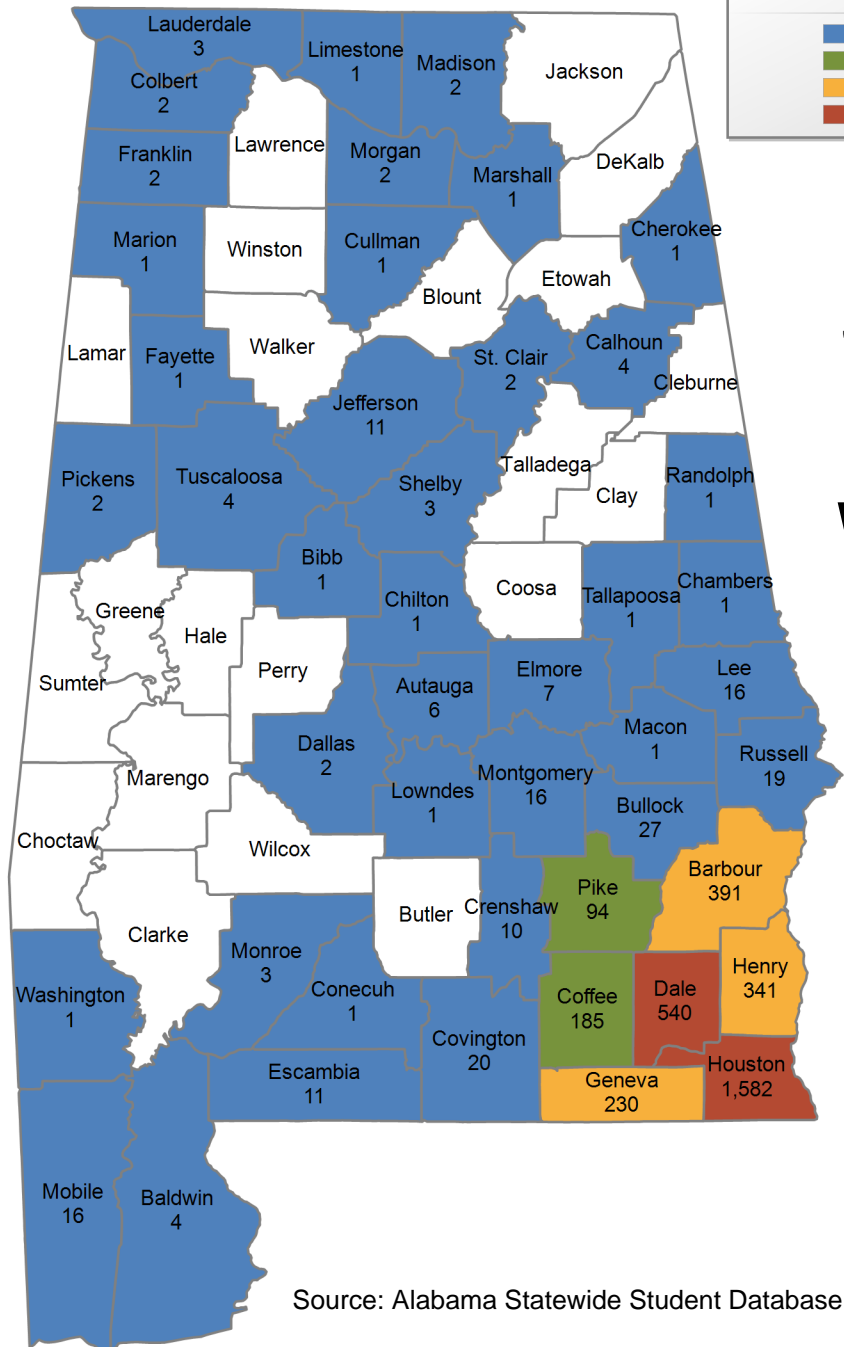

19 student(s) with an 'UNKNOWN' county is(are) not depicted on this map.

Wallace Community College Dothan

FALL 2021 UNDERGRADUATE ENROLLMENT ONLY

UNDERGRADUATE STUDENTS

Total: 3,899
From Alabama: 3,591

Source: Alabama Statewide Student Database

in county denotes the number of Undergraduate students from each county who enrolled at this institution FA 2021.