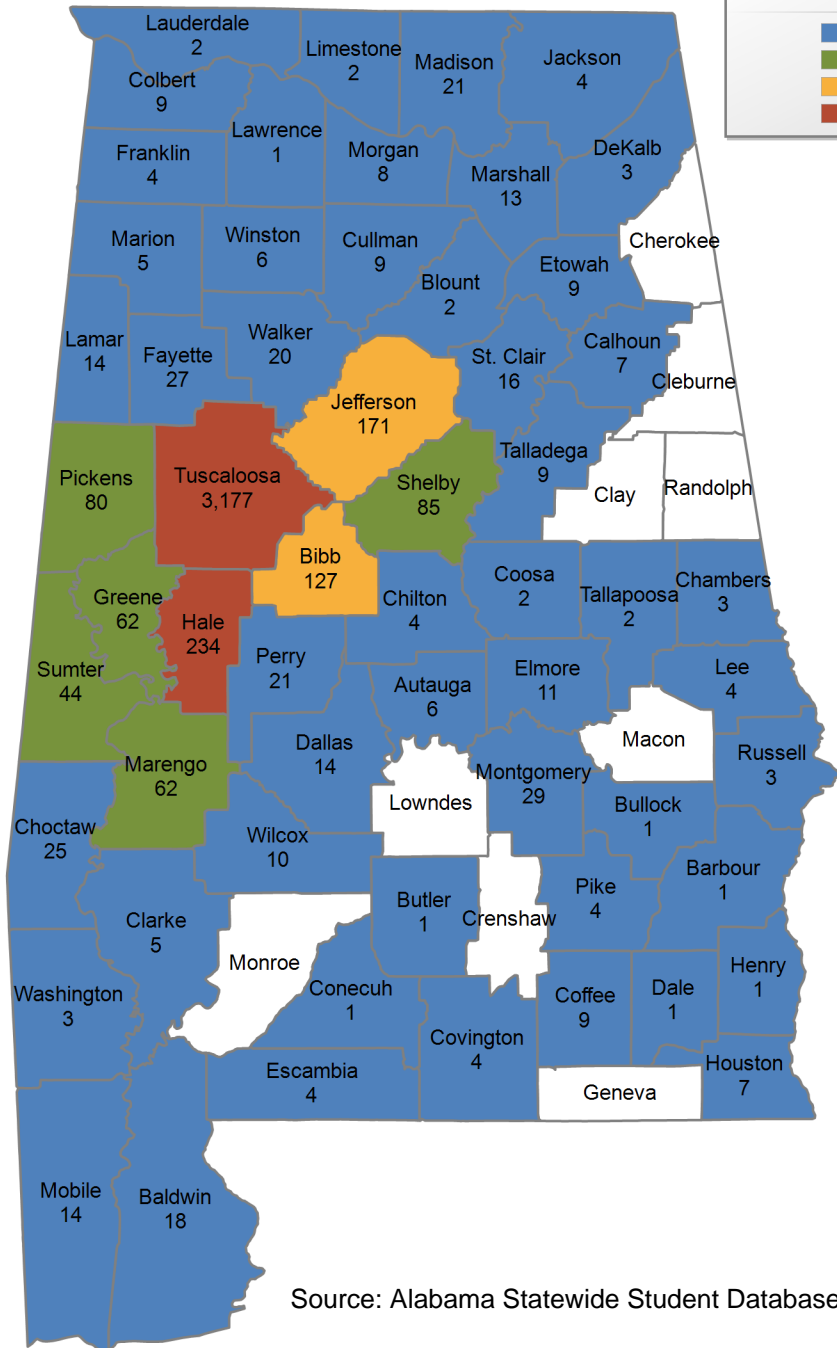

34 student(s) with an 'UNKNOWN' county is(are) not depicted on this map.

Shelton State Community College

FALL 2021 UNDERGRADUATE ENROLLMENT ONLY

UNDERGRADUATE STUDENTS

Total: 4,663
From Alabama: 4,475

Source: Alabama Statewide Student Database

in county denotes the number of Undergraduate students from each county who enrolled at this institution FA 2021.