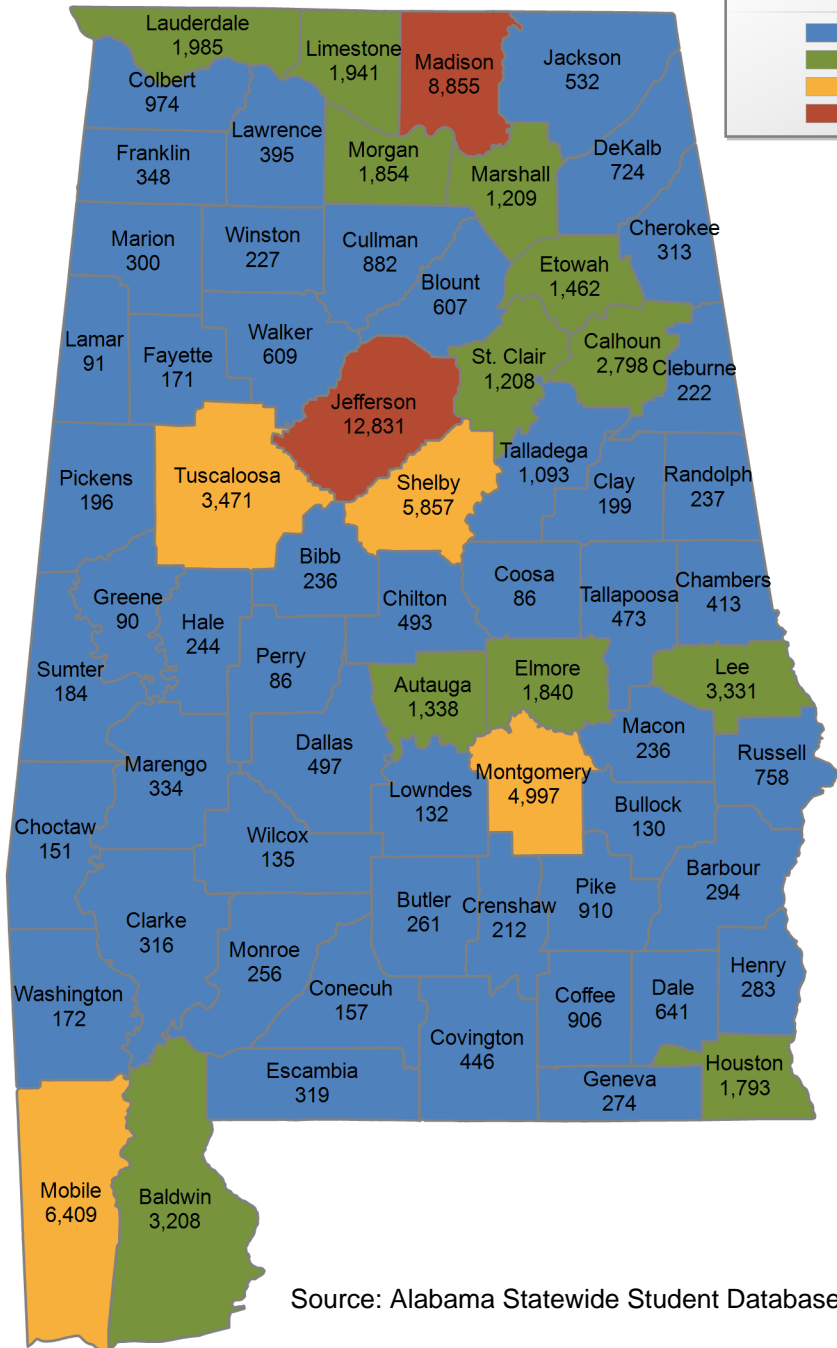

1,122 student(s) with an 'UNKNOWN' county is(are) not depicted on this map.

ALL ALABAMA PUBLIC 4-YEAR INSTITUTIONS

FALL 2021 UNDERGRADUATE ENROLLMENT ONLY

UNDERGRADUATE STUDENTS

Total: 132,037
From Alabama: 85,754

Source: Alabama Statewide Student Database

in county denotes the number of Undergraduate students from each county who enrolled at Alabama public four-year institutions FA 2021.