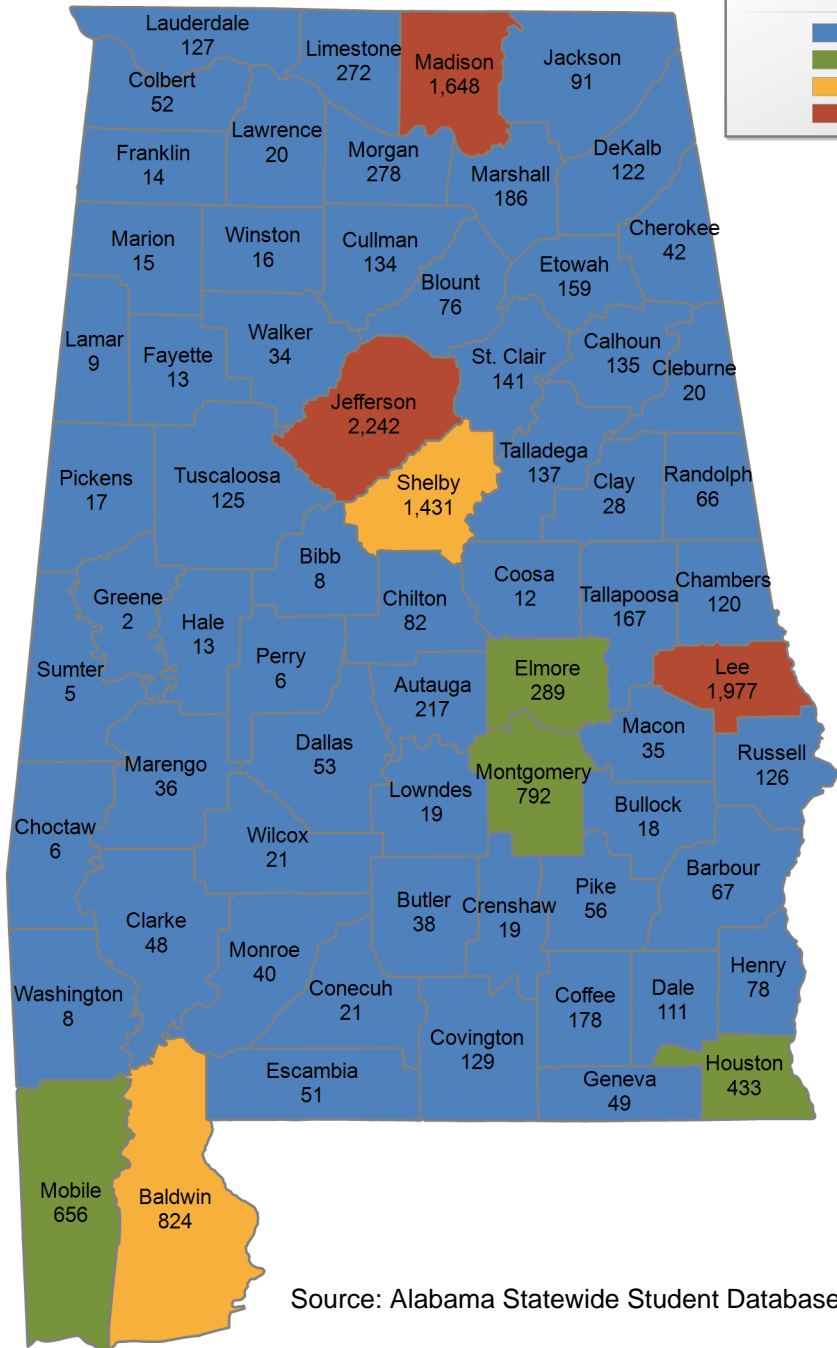

Source: Alabama Statewide Student Database

in county denotes the number of Undergraduate students from each county who enrolled at this institution FA 2021.

Auburn University

FALL 2021 UNDERGRADUATE ENROLLMENT ONLY

UNDERGRADUATE STUDENTS

Total: 24,931
From Alabama: 14,460