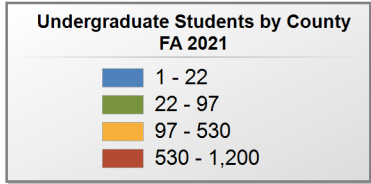

147 student(s) with an 'UNKNOWN' county is(are) not depicted on this map.

Northeast Alabama Community College

FALL 2021 UNDERGRADUATE ENROLLMENT ONLY

UNDERGRADUATE STUDENTS

Total: 2,489
From Alabama: 2,447

Source: Alabama Statewide Student Database

in county denotes the number of Undergraduate students from each county who enrolled at this institution FA 2021.