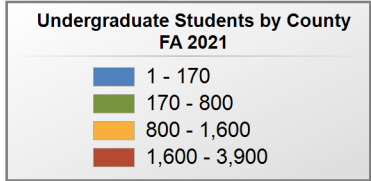

486 student(s) with an 'UNKNOWN' county is(are) not depicted on this map.

Calhoun Community College

FALL 2021 UNDERGRADUATE ENROLLMENT ONLY

UNDERGRADUATE STUDENTS

Total: 8,702
From Alabama: 8,481

Source: Alabama Statewide Student Database

in county denotes the number of Undergraduate students from each county who enrolled at this institution FA 2021.