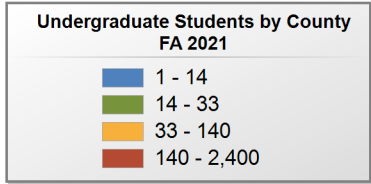

47 student(s) with an 'UNKNOWN' county is(are) not depicted on this map.

Lawson State Community College

FALL 2021 UNDERGRADUATE ENROLLMENT ONLY

UNDERGRADUATE STUDENTS

Total: 3,094
From Alabama: 3,033

Source: Alabama Statewide Student Database

in county denotes the number of Undergraduate students from each county who enrolled at this institution FA 2021.