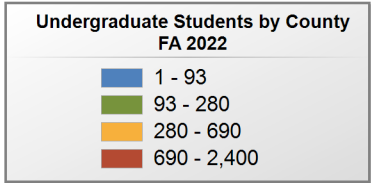

UNDERGRADUATE ENROLLMENT ONLY

UNDERGRADUATE STUDENTS

Total: 3,833
From Alabama: 3,502

Source: Alabama Statewide Student Database

in county denotes the number of Undergraduate students from each county who enrolled at this institution FA 2022.