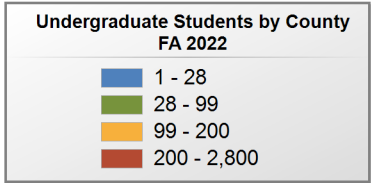

62 student(s) with an 'UNKNOWN' county is(are) not depicted on this map.

Shelton State Community College

UNDERGRADUATE ENROLLMENT ONLY

UNDERGRADUATE STUDENTS

Total: 4,166
From Alabama: 3,972

Source: Alabama Statewide Student Database

in county denotes the number of Undergraduate students from each county who enrolled at this institution FA 2022.