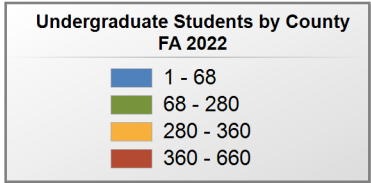

2 student(s) with an 'UNKNOWN' county is(are) not depicted on this map.

Alabama A&M University

UNDERGRADUATE ENROLLMENT ONLY

UNDERGRADUATE STUDENTS

Total: 5,206
From Alabama: 2,799

Source: Alabama Statewide Student Database

in county denotes the number of Undergraduate students from each county who enrolled at this institution FA 2022.