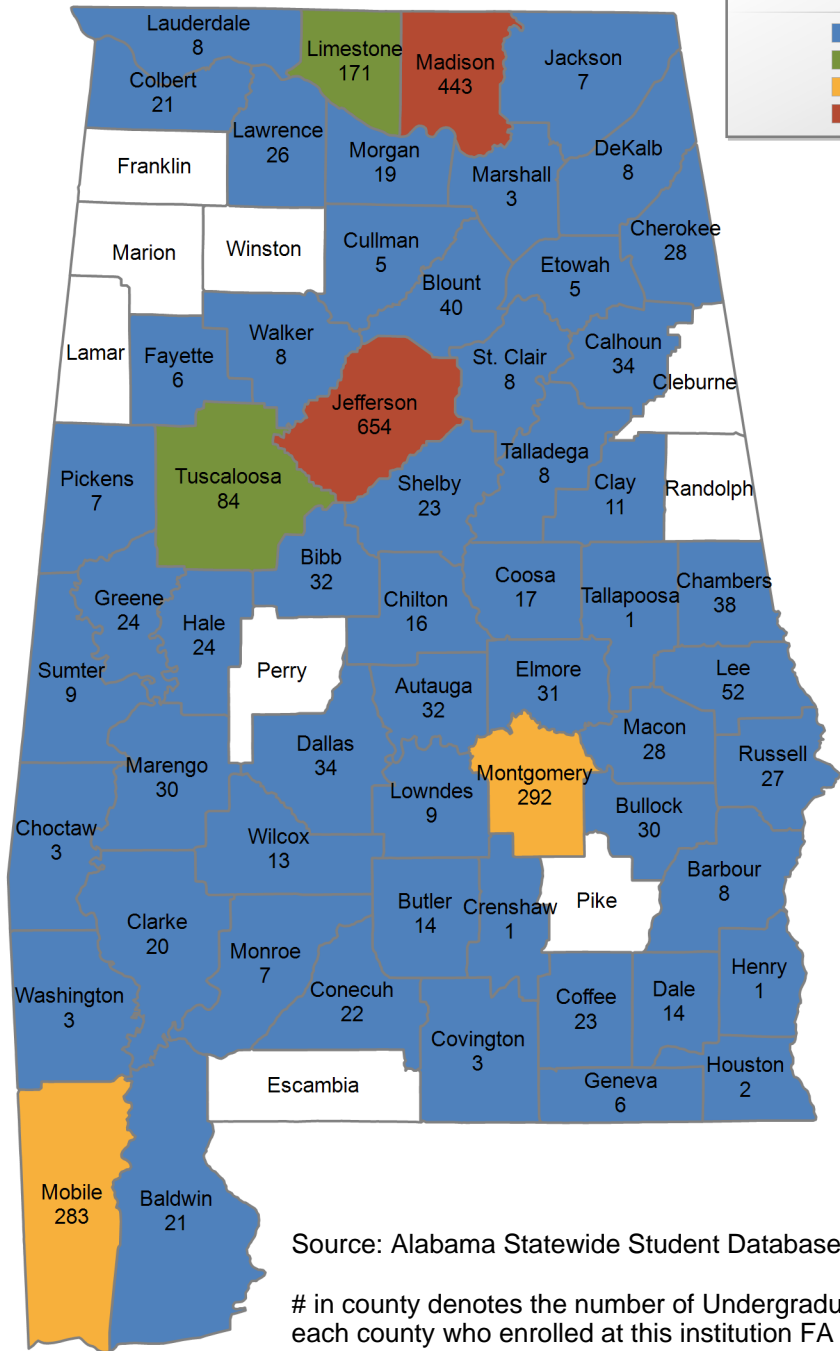

2 student(s) with an 'UNKNOWN' county is(are) not depicted on this map.

Alabama A&M University

UNDERGRADUATE ENROLLMENT ONLY

UNDERGRADUATE STUDENTS

Total: 5,206
From Alabama: 2,799

Source: Alabama Statewide Student Database

in county denotes the number of Undergraduate students from each county who enrolled at this institution FA 2022.