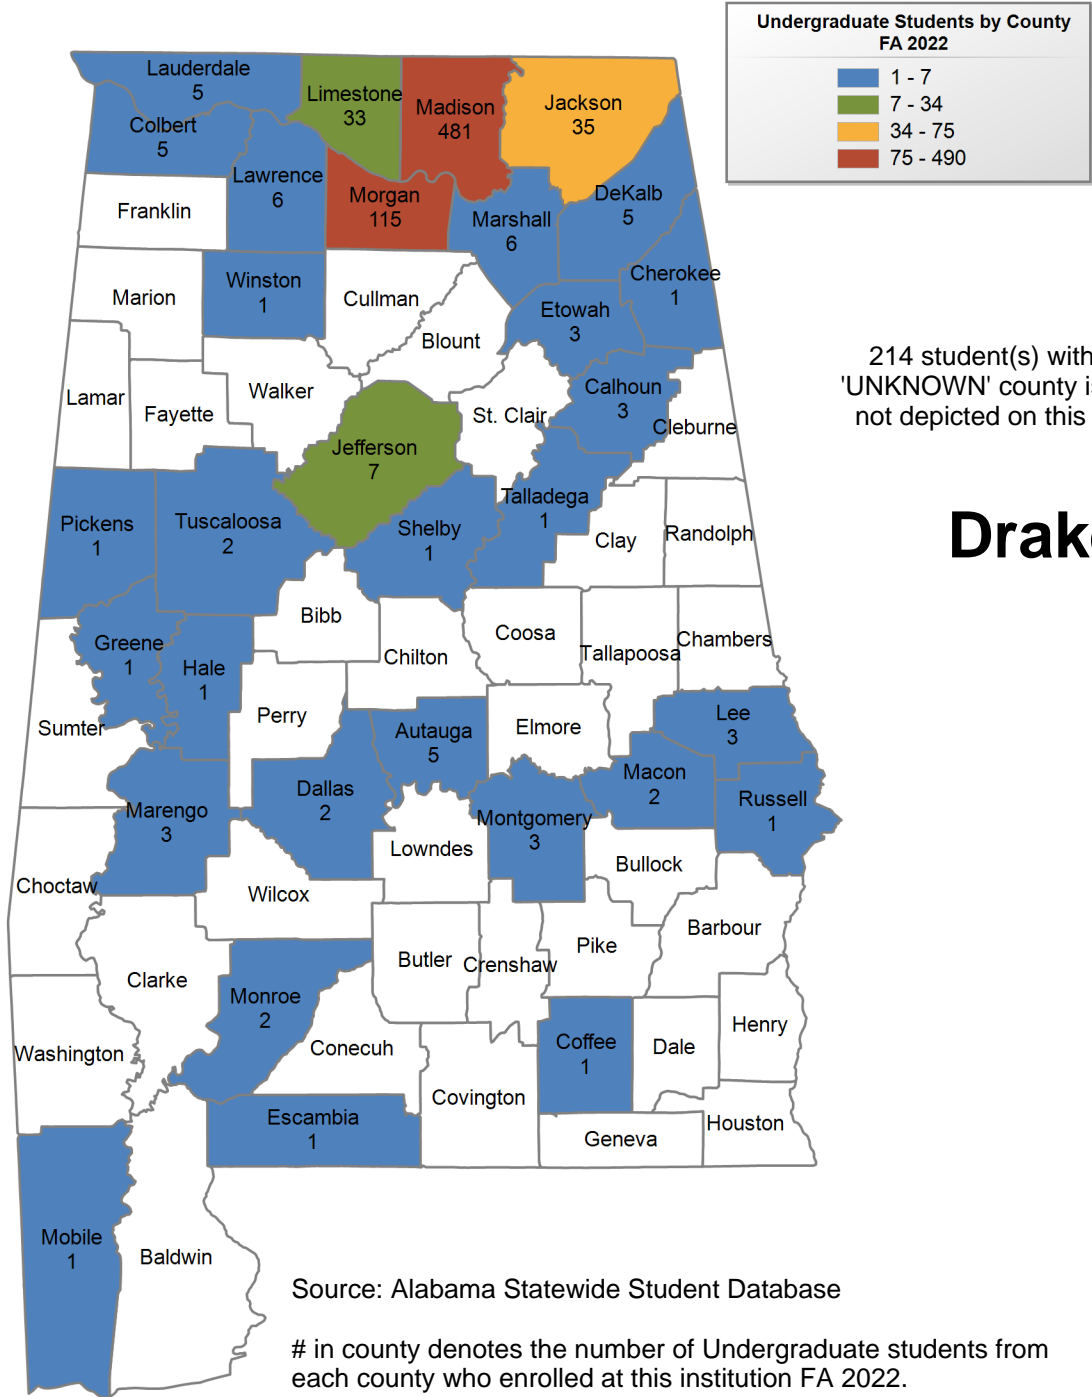

Drake State Community and Technical College

UNDERGRADUATE ENROLLMENT ONLY

UNDERGRADUATE STUDENTS

Total: 976
From Alabama: 951