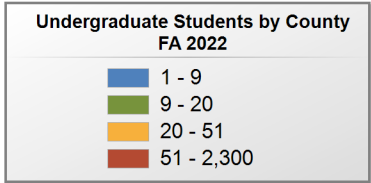

Bevill State Community College

UNDERGRADUATE ENROLLMENT ONLY

UNDERGRADUATE STUDENTS

Total: 3,703
From Alabama: 3,585

Source: Alabama Statewide Student Database

in county denotes the number of Undergraduate students from each county who enrolled at this institution FA 2022.