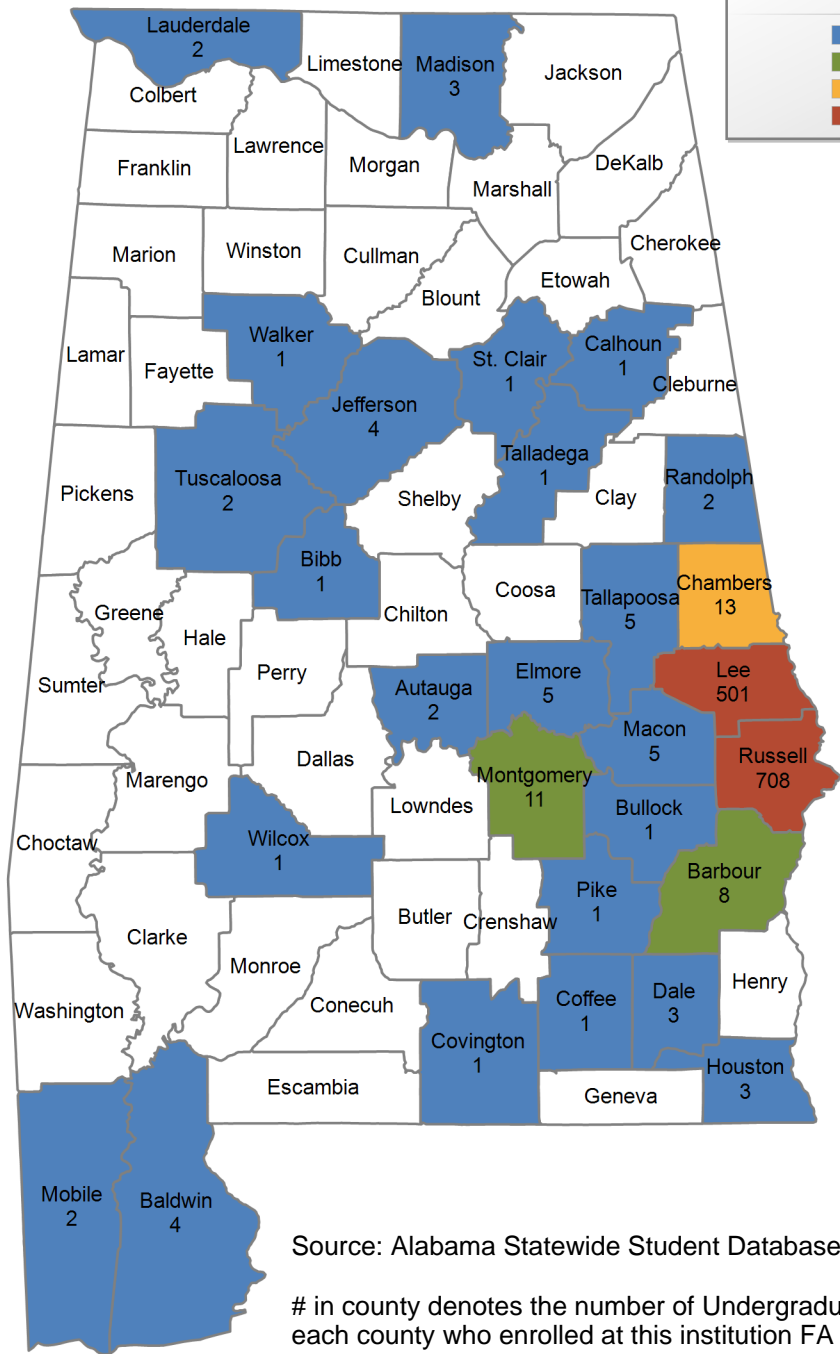

UNDERGRADUATE ENROLLMENT ONLY

UNDERGRADUATE STUDENTS

Total: 1,777
From Alabama: 1,735

Source: Alabama Statewide Student Database

in county denotes the number of Undergraduate students from each county who enrolled at this institution FA 2022.