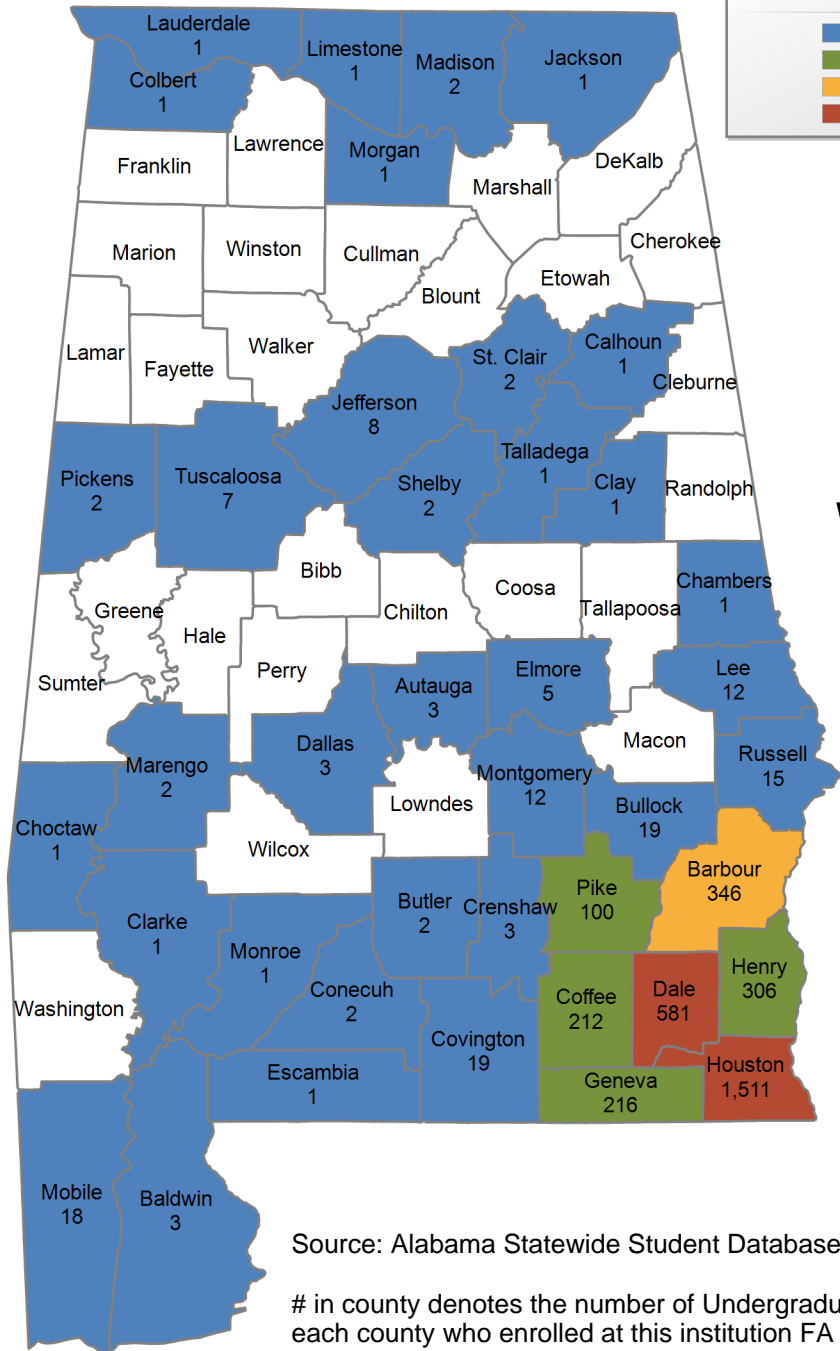

in county denotes the number of Undergraduate students from each county who enrolled at this institution FA 2022.

76 student(s) with an 'UNKNOWN' county is(are) not depicted on this map.

Wallace Community College Dothan