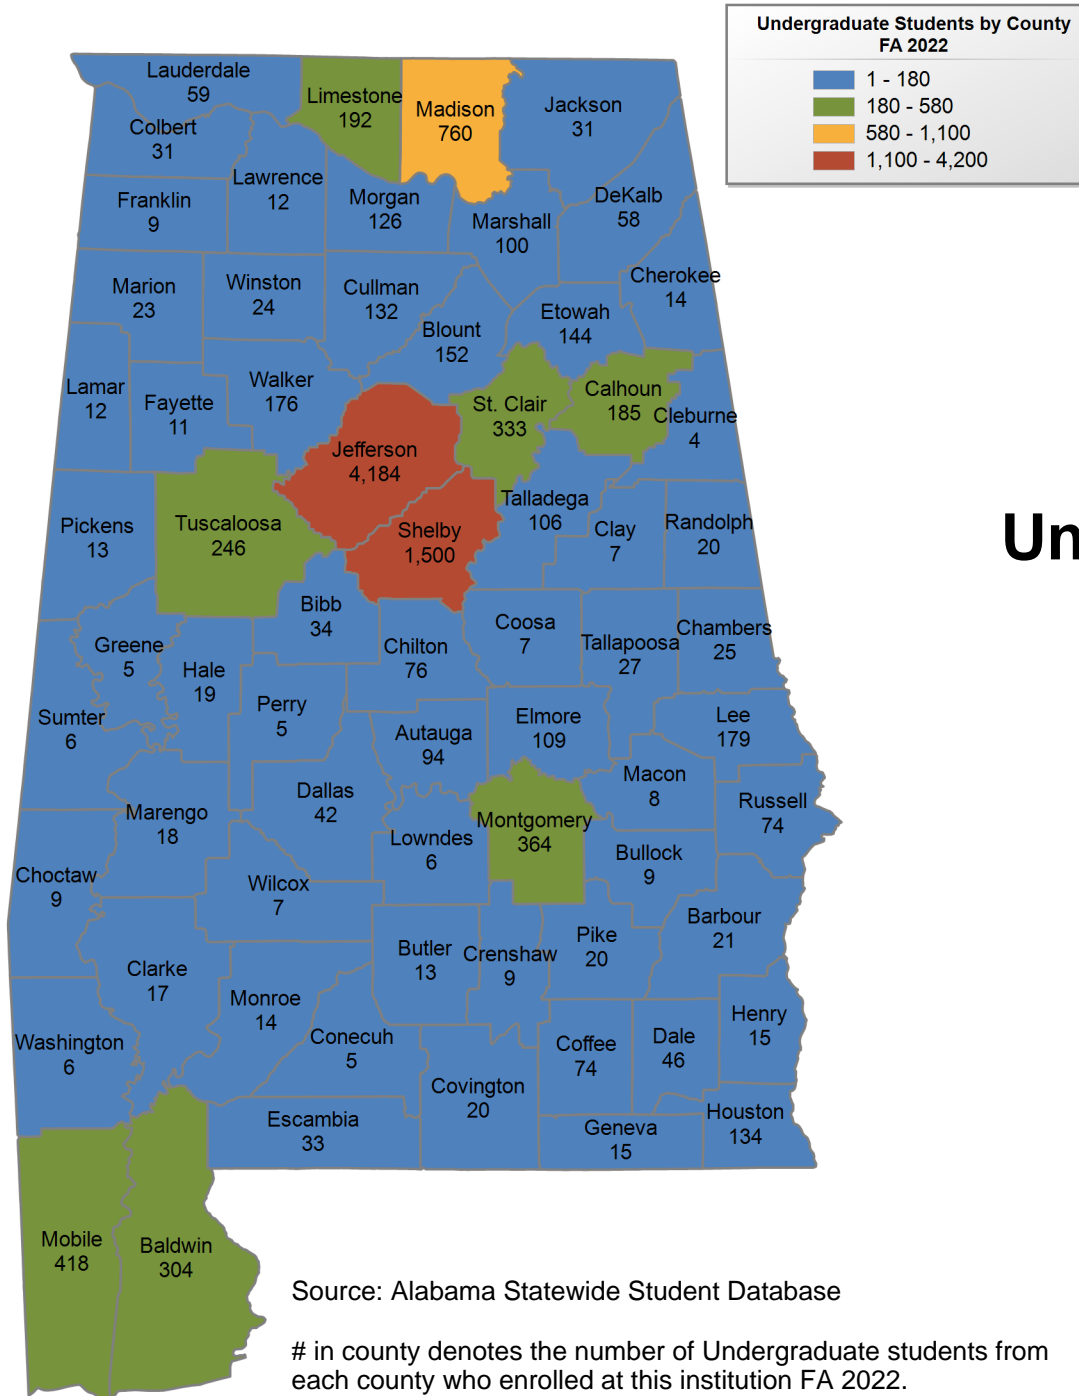

University of Alabama at Birmingham

UNDERGRADUATE ENROLLMENT ONLY

UNDERGRADUATE STUDENTS

Total: 13,039
From Alabama: 10,951

Source: Alabama Statewide Student Database

in county denotes the number of Undergraduate students from each county who enrolled at this institution FA 2022.