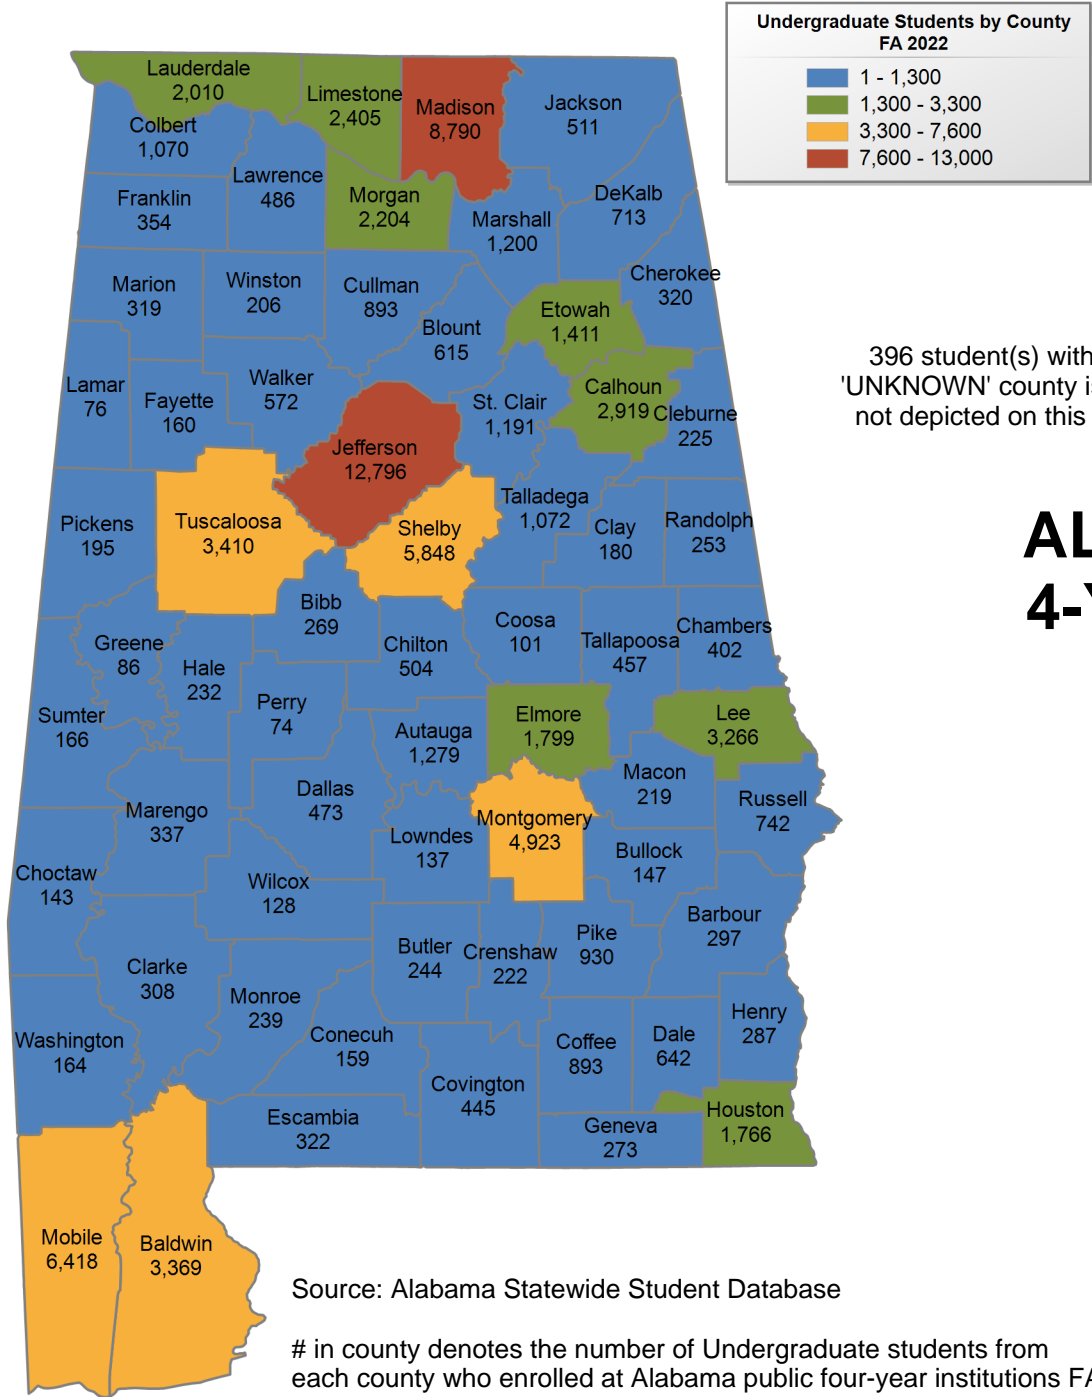

396 student(s) with an 'UNKNOWN' county is(are) not depicted on this map.

ALL ALABAMA PUBLIC 4-YEAR INSTITUTIONS

UNDERGRADUATE ENROLLMENT ONLY

UNDERGRADUATE STUDENTS

Total: 132,460
From Alabama: 85,662

Source: Alabama Statewide Student Database

in county denotes the number of Undergraduate students from each county who enrolled at Alabama public four-year institutions FA 2022.