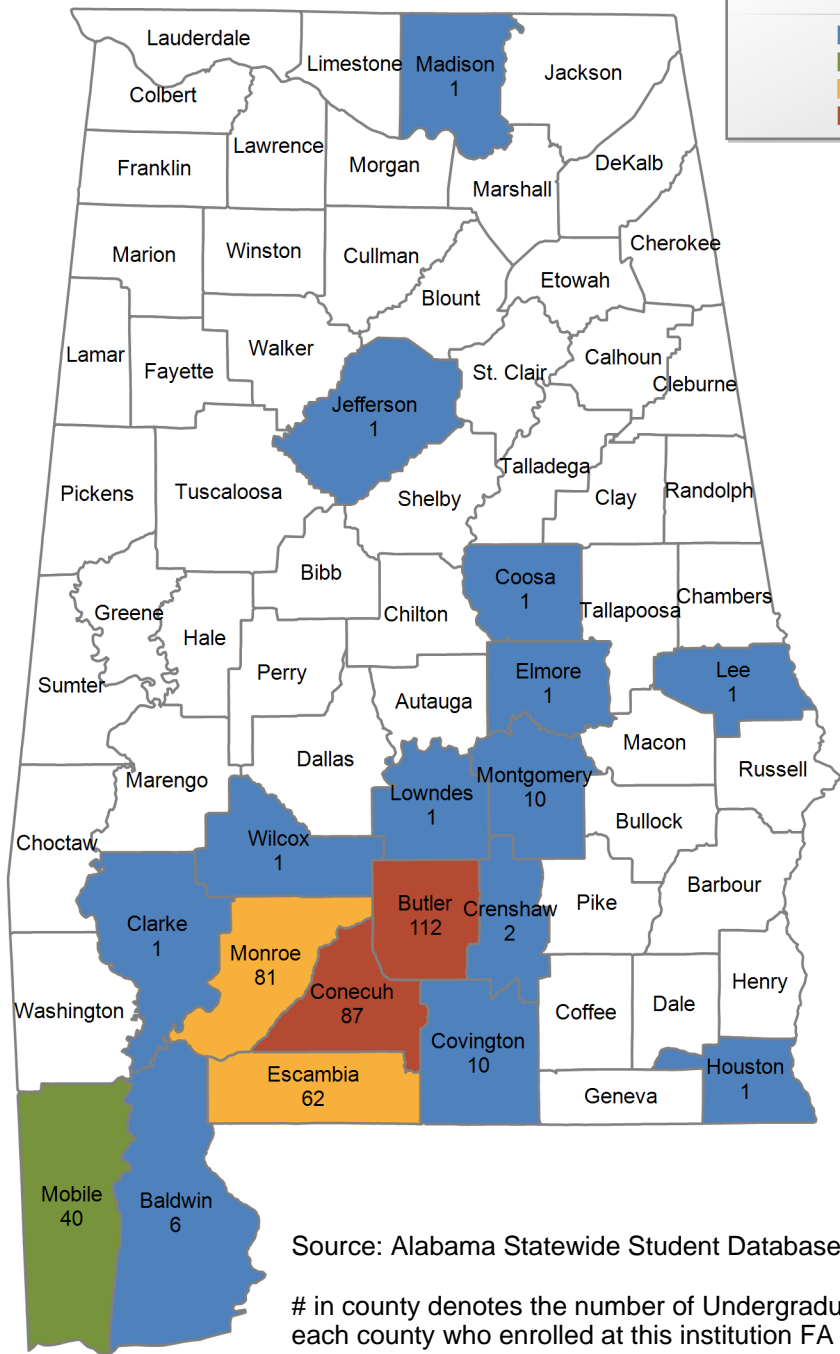

UNDERGRADUATE ENROLLMENT ONLY

UNDERGRADUATE STUDENTS

Total: 4,032
From Alabama: 3,951

Source: Alabama Statewide Student Database

in county denotes the number of Undergraduate students from each county who enrolled at this institution FA 2022.