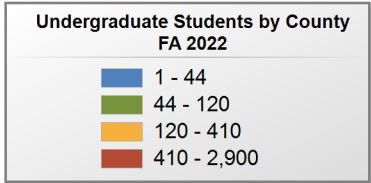

6 student(s) with an 'UNKNOWN' county is(are) not depicted on this map.

University of Alabama in Huntsville

UNDERGRADUATE ENROLLMENT ONLY

UNDERGRADUATE STUDENTS

Total: 7,207
From Alabama: 5,464