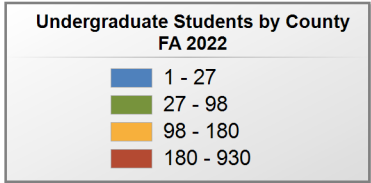

UNDERGRADUATE ENROLLMENT ONLY

UNDERGRADUATE STUDENTS

Total: 4,166
From Alabama: 3,972

Source: Alabama Statewide Student Database

in county denotes the number of Undergraduate students from each county who enrolled at this institution FA 2022.