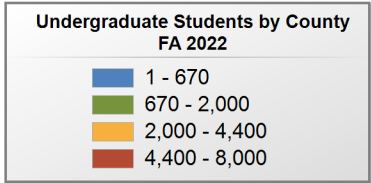

UNDERGRADUATE ENROLLMENT ONLY

UNDERGRADUATE STUDENTS

Total: 2,418
From Alabama: 1,954

Source: Alabama Statewide Student Database

in county denotes the number of Undergraduate students from each county who enrolled at this institution FA 2022.