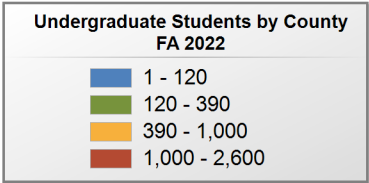

312 student(s) with an 'UNKNOWN' county is(are) not depicted on this map.

Coastal Alabama Community College

UNDERGRADUATE ENROLLMENT ONLY

UNDERGRADUATE STUDENTS

Total: 6,803
From Alabama: 6,509

Source: Alabama Statewide Student Database

in county denotes the number of Undergraduate students from each county who enrolled at this institution FA 2022.