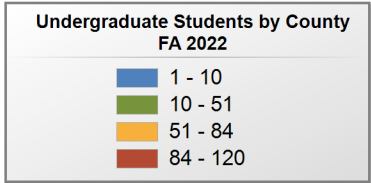

UNDERGRADUATE ENROLLMENT ONLY

UNDERGRADUATE STUDENTS

Total: 4,032
From Alabama: 3,951

Source: Alabama Statewide Student Database

in county denotes the number of Undergraduate students from each county who enrolled at this institution FA 2022.