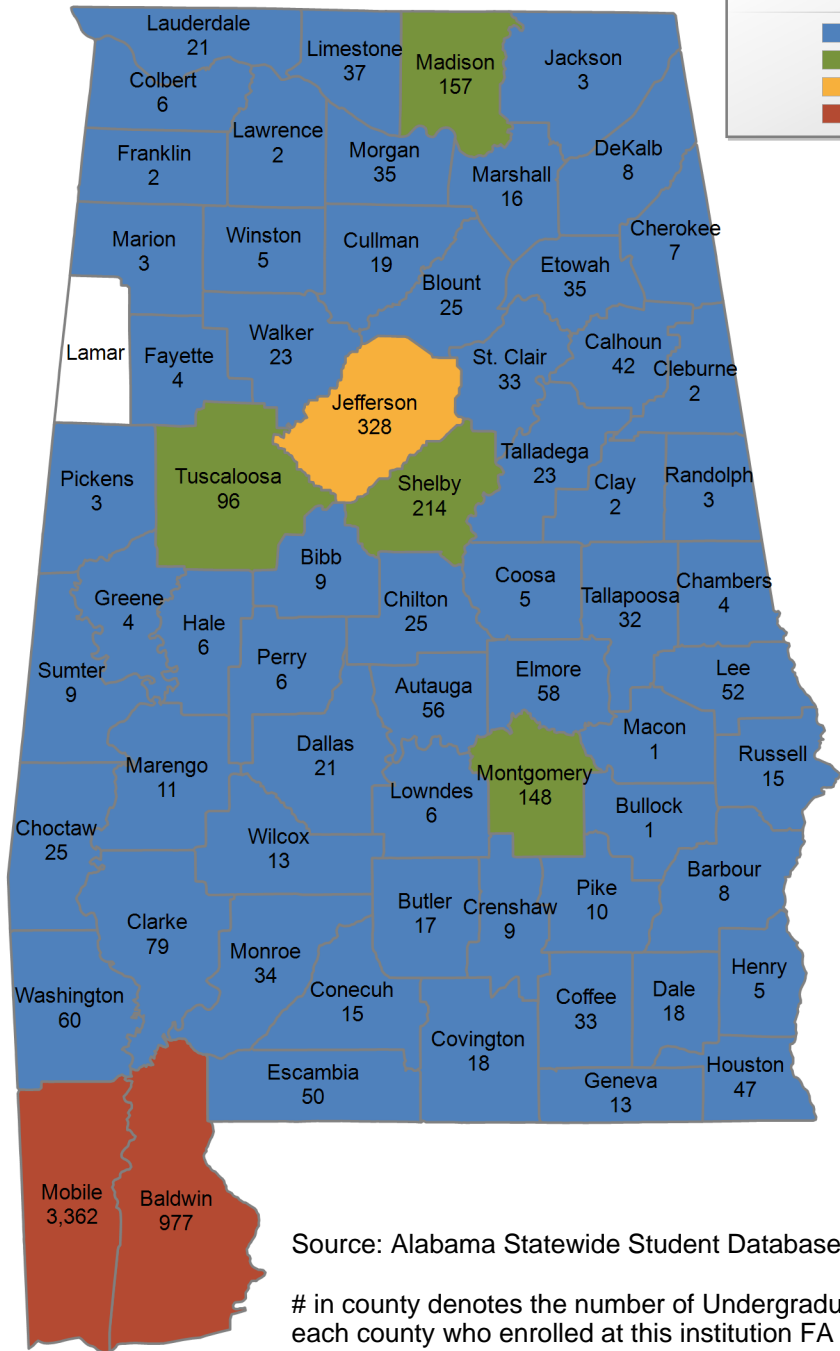

UNDERGRADUATE ENROLLMENT ONLY

UNDERGRADUATE STUDENTS

Total: 7,214
From Alabama: 5,695

Source: Alabama Statewide Student Database

in county denotes the number of Undergraduate students from each county who enrolled at this institution FA 2022.