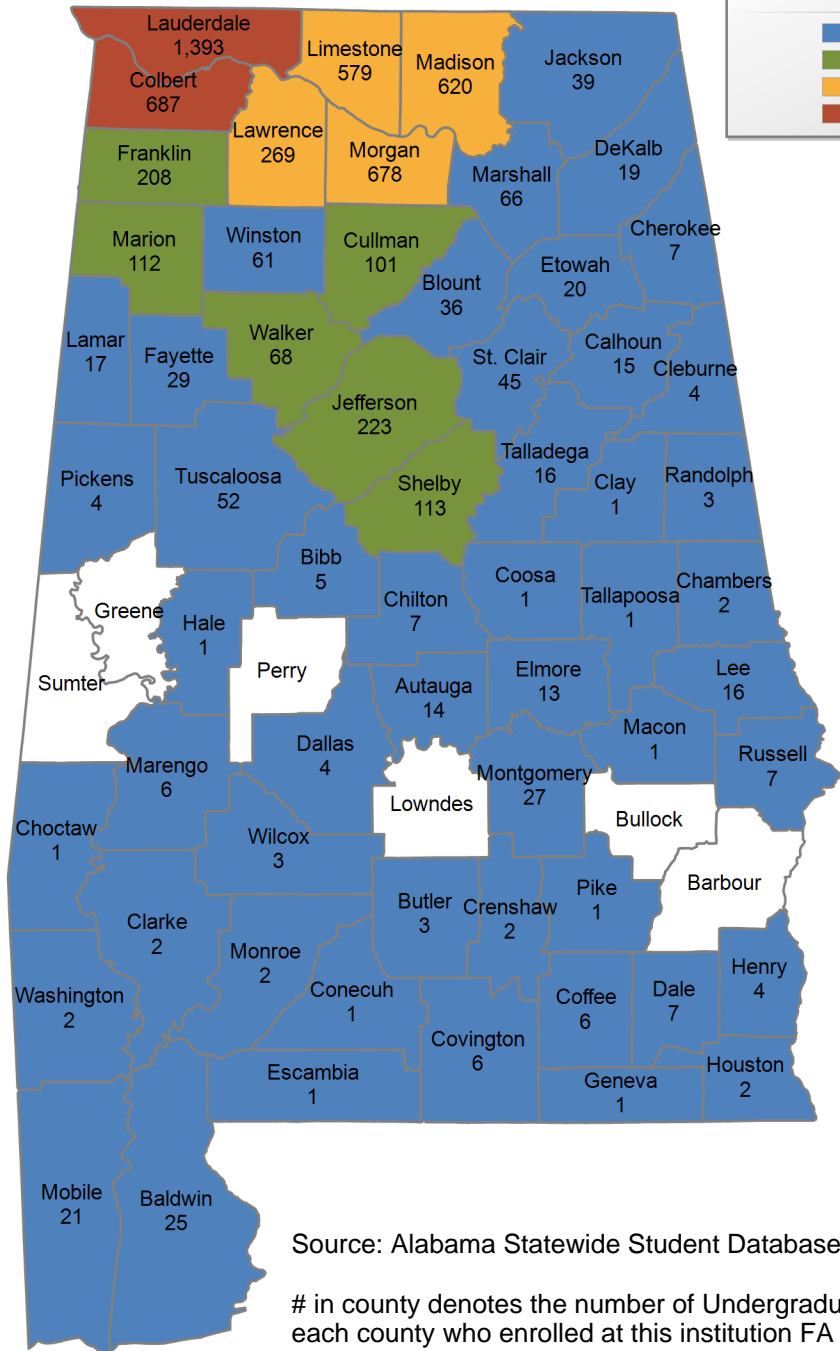

15 student(s) with an 'UNKNOWN' county is(are) not depicted on this map.

University of North Alabama

UNDERGRADUATE ENROLLMENT ONLY

UNDERGRADUATE STUDENTS

Total: 7,214
From Alabama: 5,695

Source: Alabama Statewide Student Database

in county denotes the number of Undergraduate students from each county who enrolled at this institution FA 2022.