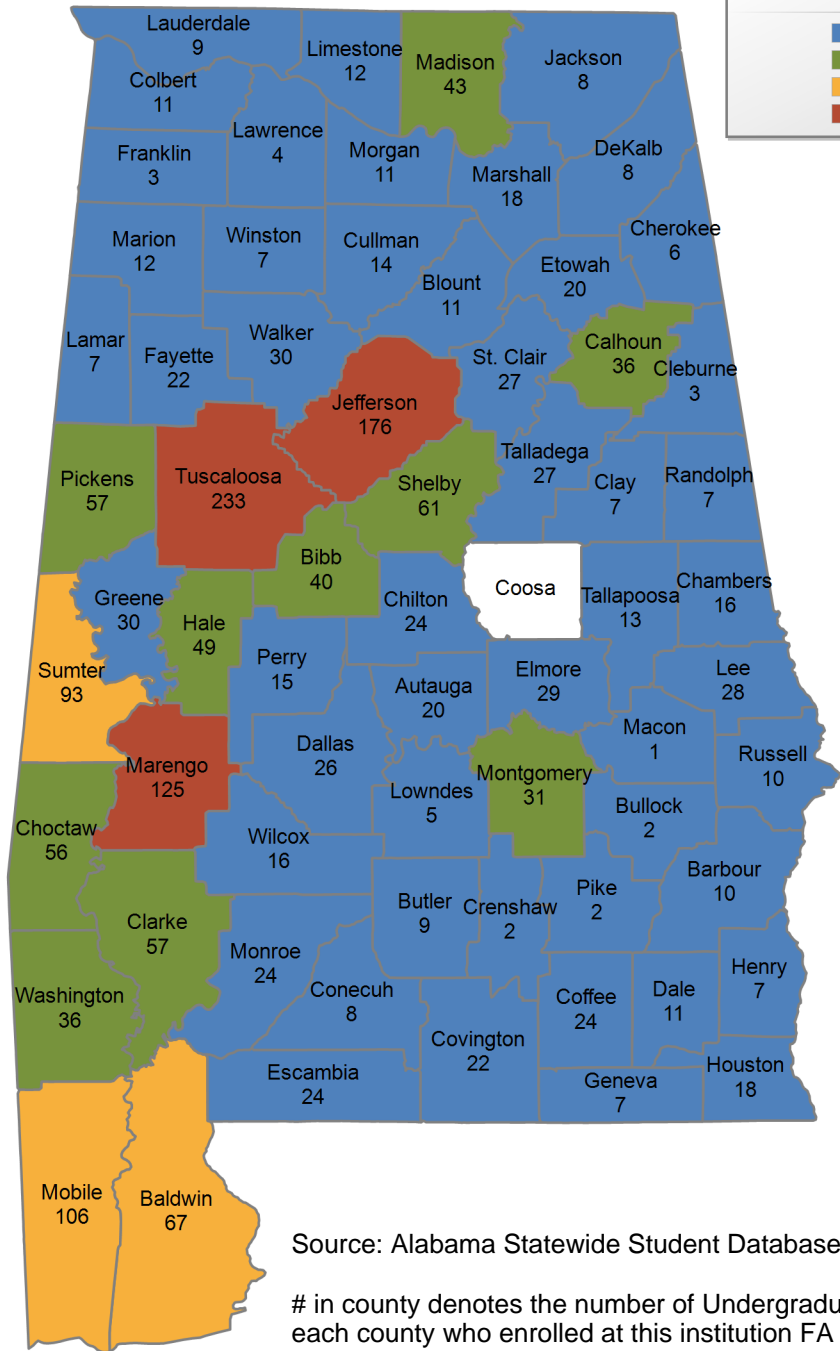

1 student(s) with an 'UNKNOWN' county is(are) not depicted on this map.

University of West Alabama

UNDERGRADUATE ENROLLMENT ONLY

UNDERGRADUATE STUDENTS

Total: 2,418
From Alabama: 1,954

Source: Alabama Statewide Student Database

in county denotes the number of Undergraduate students from each county who enrolled at this institution FA 2022.