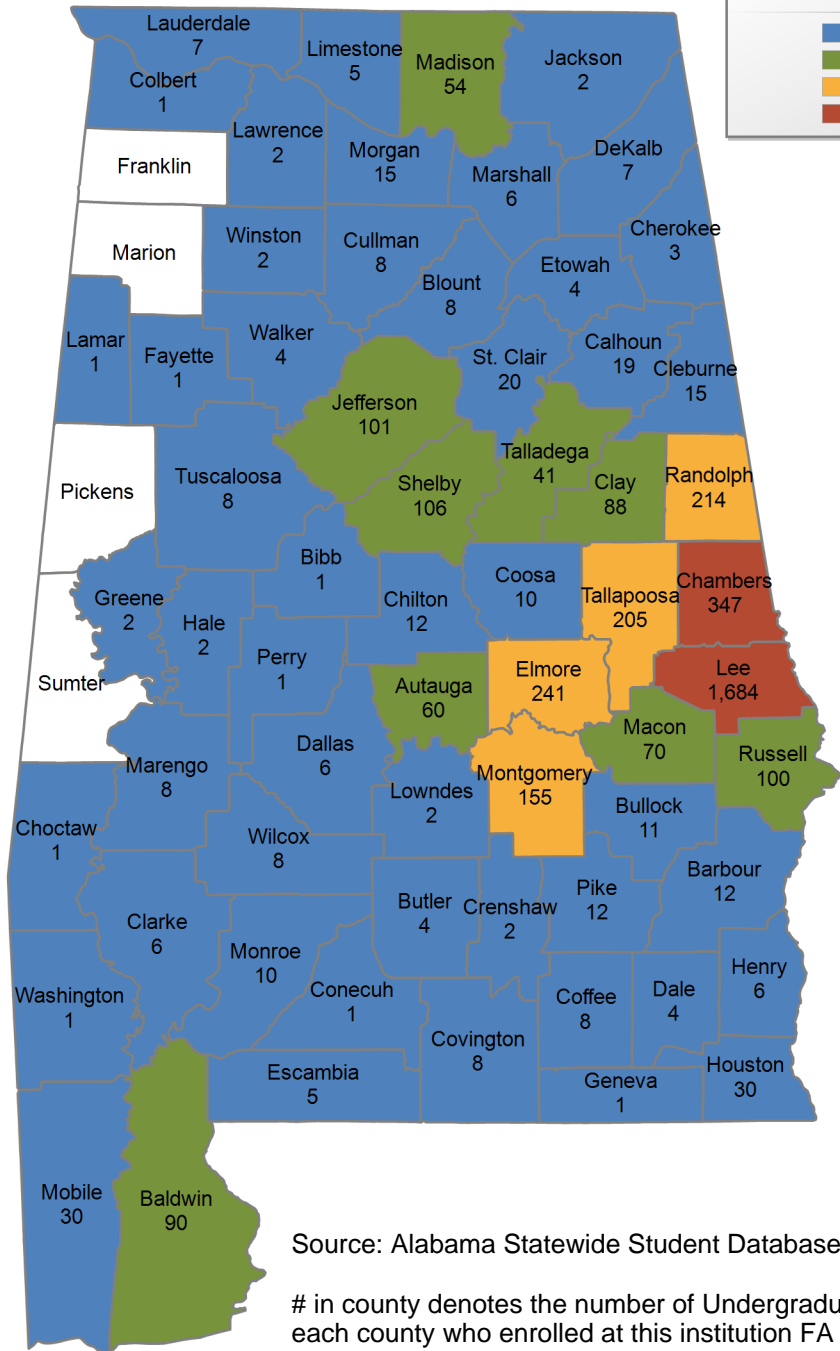

136 student(s) with an 'UNKNOWN' county is(are) not depicted on this map.

Southern Union State Community College

UNDERGRADUATE ENROLLMENT ONLY

UNDERGRADUATE STUDENTS

Total: 4,386
From Alabama: 4,034

Source: Alabama Statewide Student Database

in county denotes the number of Undergraduate students from each county who enrolled at this institution FA 2022.