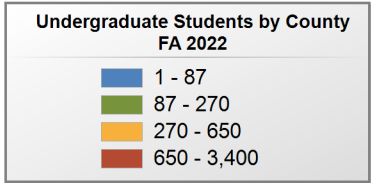

UNDERGRADUATE ENROLLMENT ONLY

UNDERGRADUATE STUDENTS

Total: 7,214
From Alabama: 5,695

Source: Alabama Statewide Student Database

in county denotes the number of Undergraduate students from each county who enrolled at this institution FA 2022.