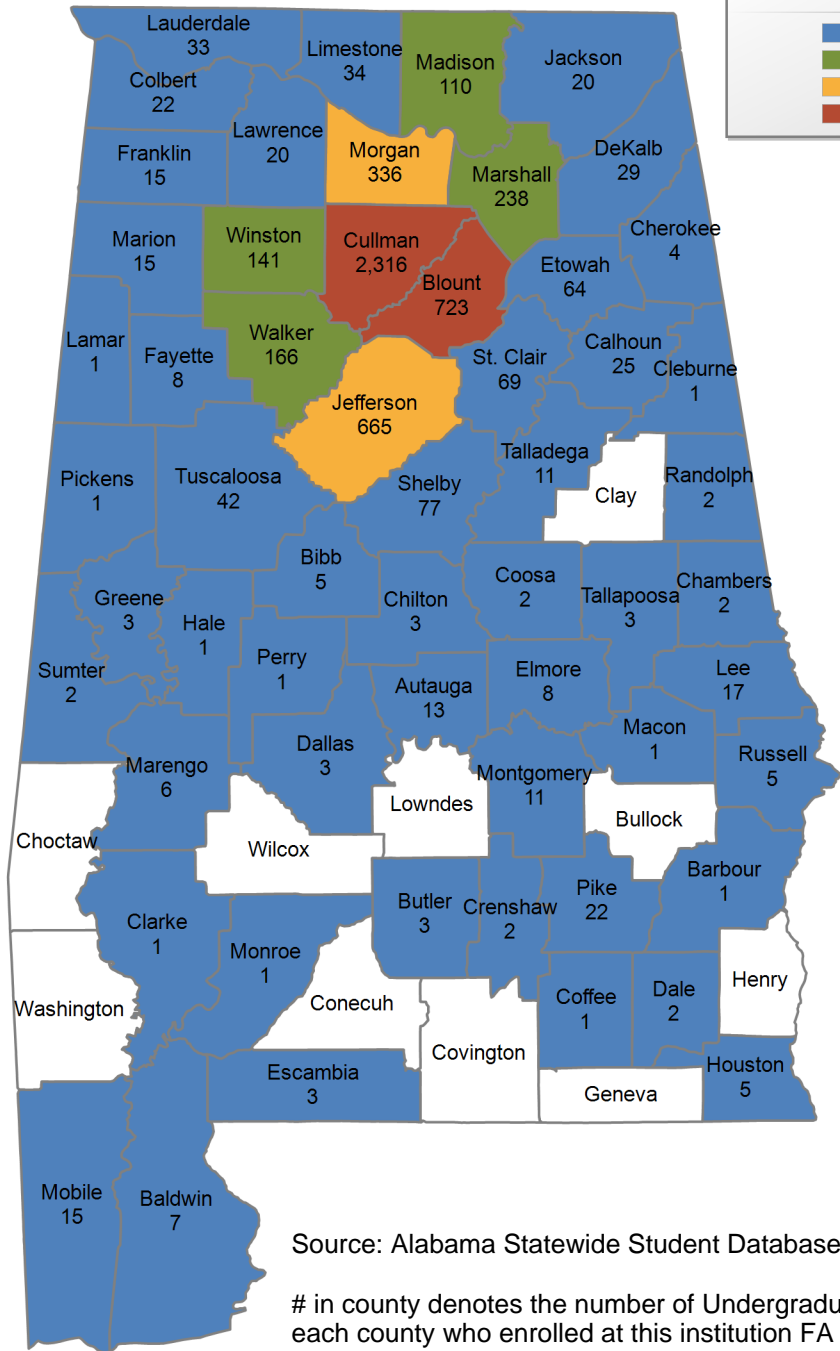

514 student(s) with an 'UNKNOWN' county is(are) not depicted on this map.

Wallace State Community College Hanceville

UNDERGRADUATE ENROLLMENT ONLY

UNDERGRADUATE STUDENTS

Total: 5,965
From Alabama: 5,851

Source: Alabama Statewide Student Database

in county denotes the number of Undergraduate students from each county who enrolled at this institution FA 2022.