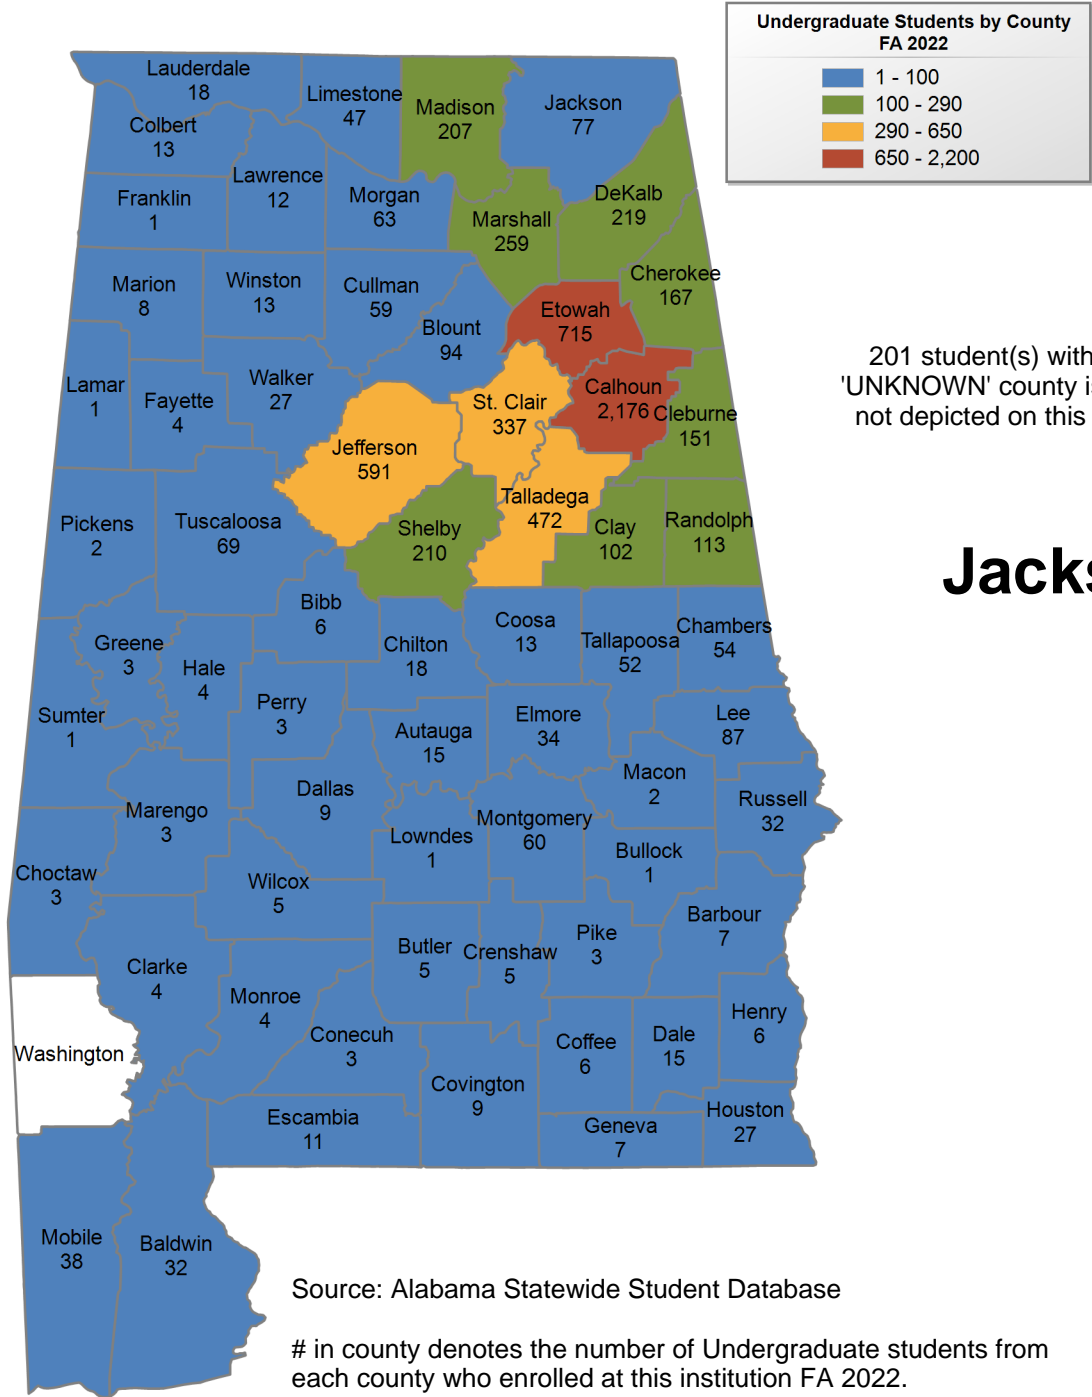

201 student(s) with an 'UNKNOWN' county is(are) not depicted on this map.

Jacksonville State University

UNDERGRADUATE ENROLLMENT ONLY

UNDERGRADUATE STUDENTS

Total: 8,311
From Alabama: 7,016

Source: Alabama Statewide Student Database
in county denotes the number of Undergraduate students from each county who enrolled at this institution FA 2022.