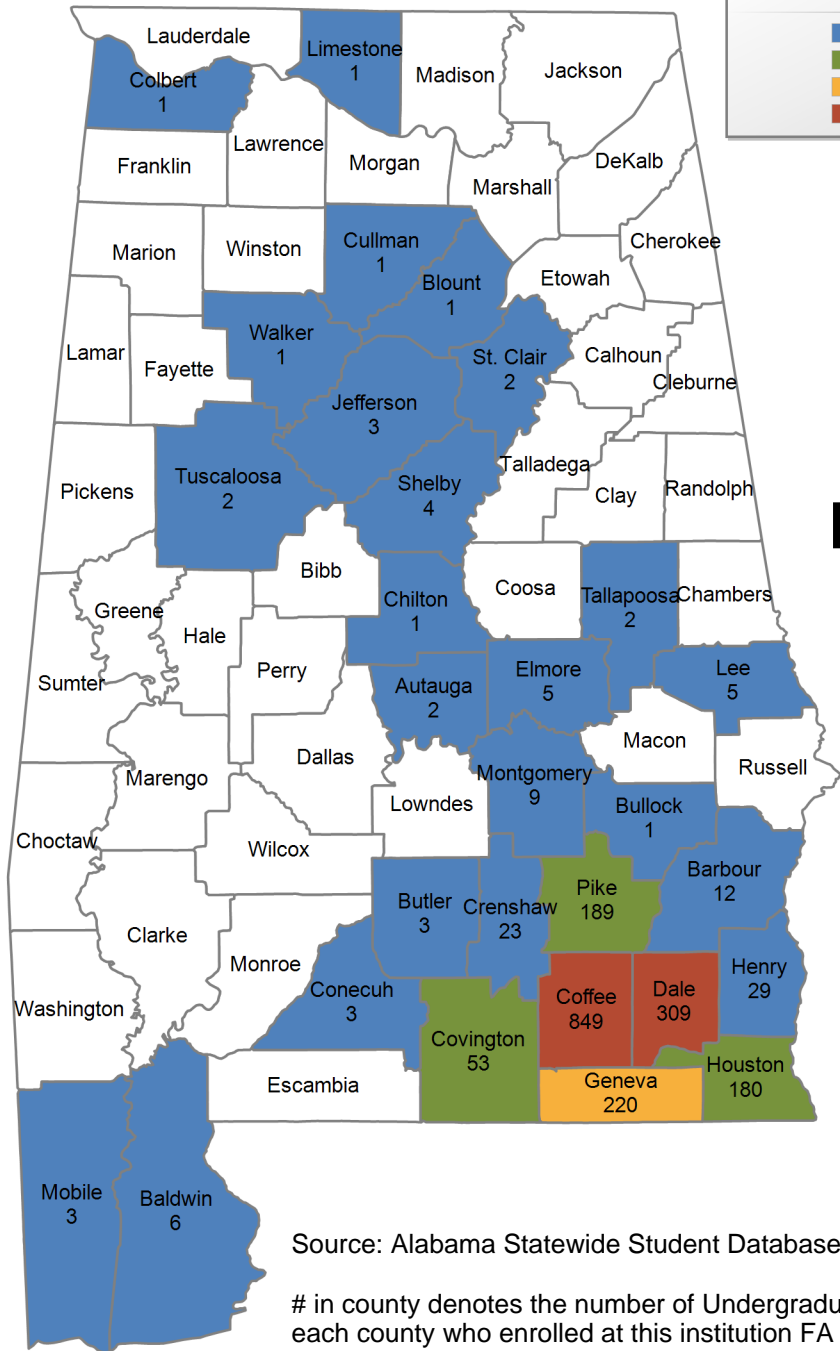

22 student(s) with an 'UNKNOWN' county is(are) not depicted on this map.

Enterprise State Community College

UNDERGRADUATE ENROLLMENT ONLY

UNDERGRADUATE STUDENTS

Total: 2,010
From Alabama: 1,942

Source: Alabama Statewide Student Database

in county denotes the number of Undergraduate students from each county who enrolled at this institution FA 2022.