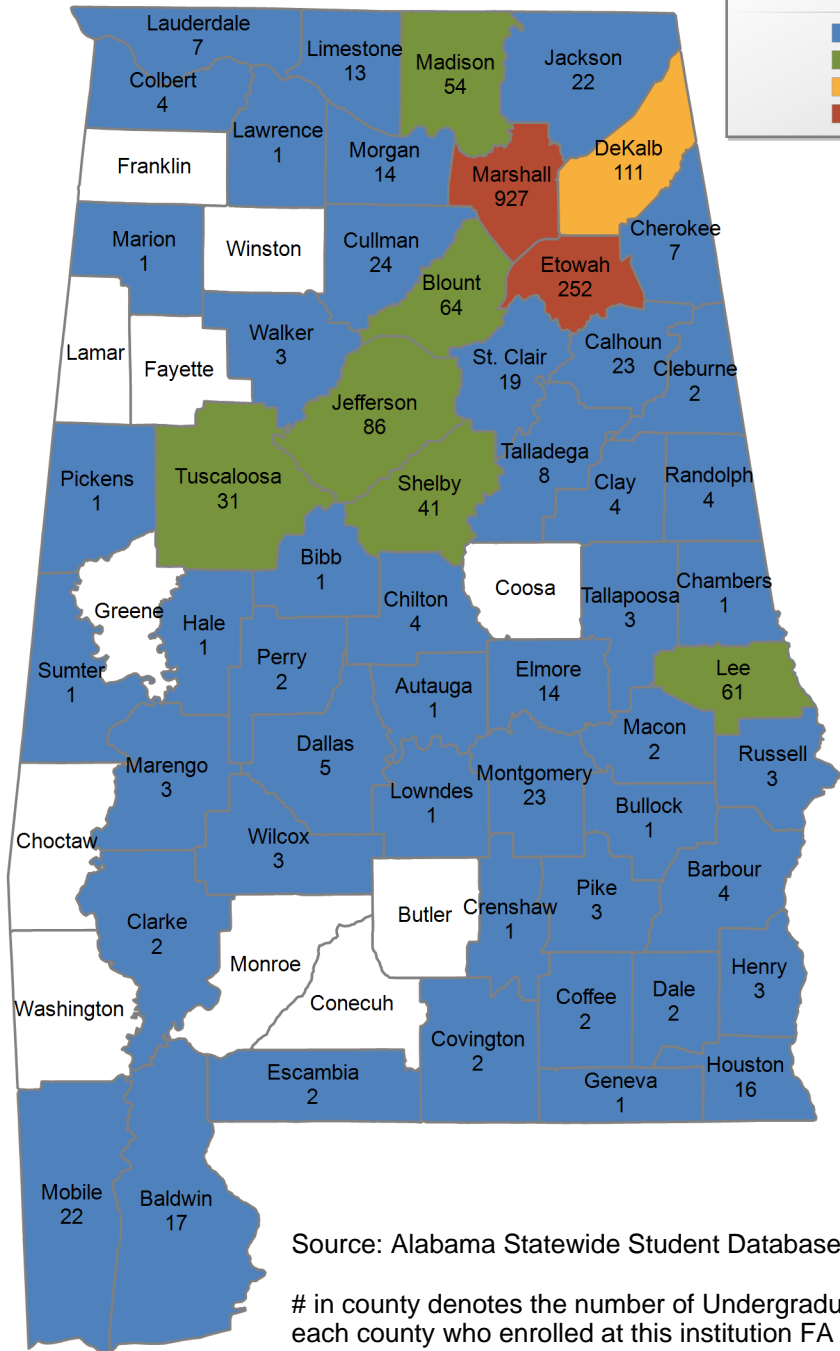

402 student(s) with an 'UNKNOWN' county is(are) not depicted on this map.

Snead State Community College

UNDERGRADUATE ENROLLMENT ONLY

UNDERGRADUATE STUDENTS

Total: 2,507
From Alabama: 2,332

Source: Alabama Statewide Student Database

in county denotes the number of Undergraduate students from each county who enrolled at this institution FA 2022.