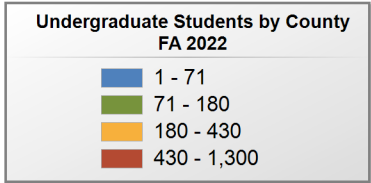

3 student(s) with an 'UNKNOWN' county is(are) not depicted on this map.

Auburn University at Montgomery

UNDERGRADUATE ENROLLMENT ONLY

UNDERGRADUATE STUDENTS

Total: 3,757
From Alabama: 3,470

Source: Alabama Statewide Student Database

in county denotes the number of Undergraduate students from each county who enrolled at this institution FA 2022.