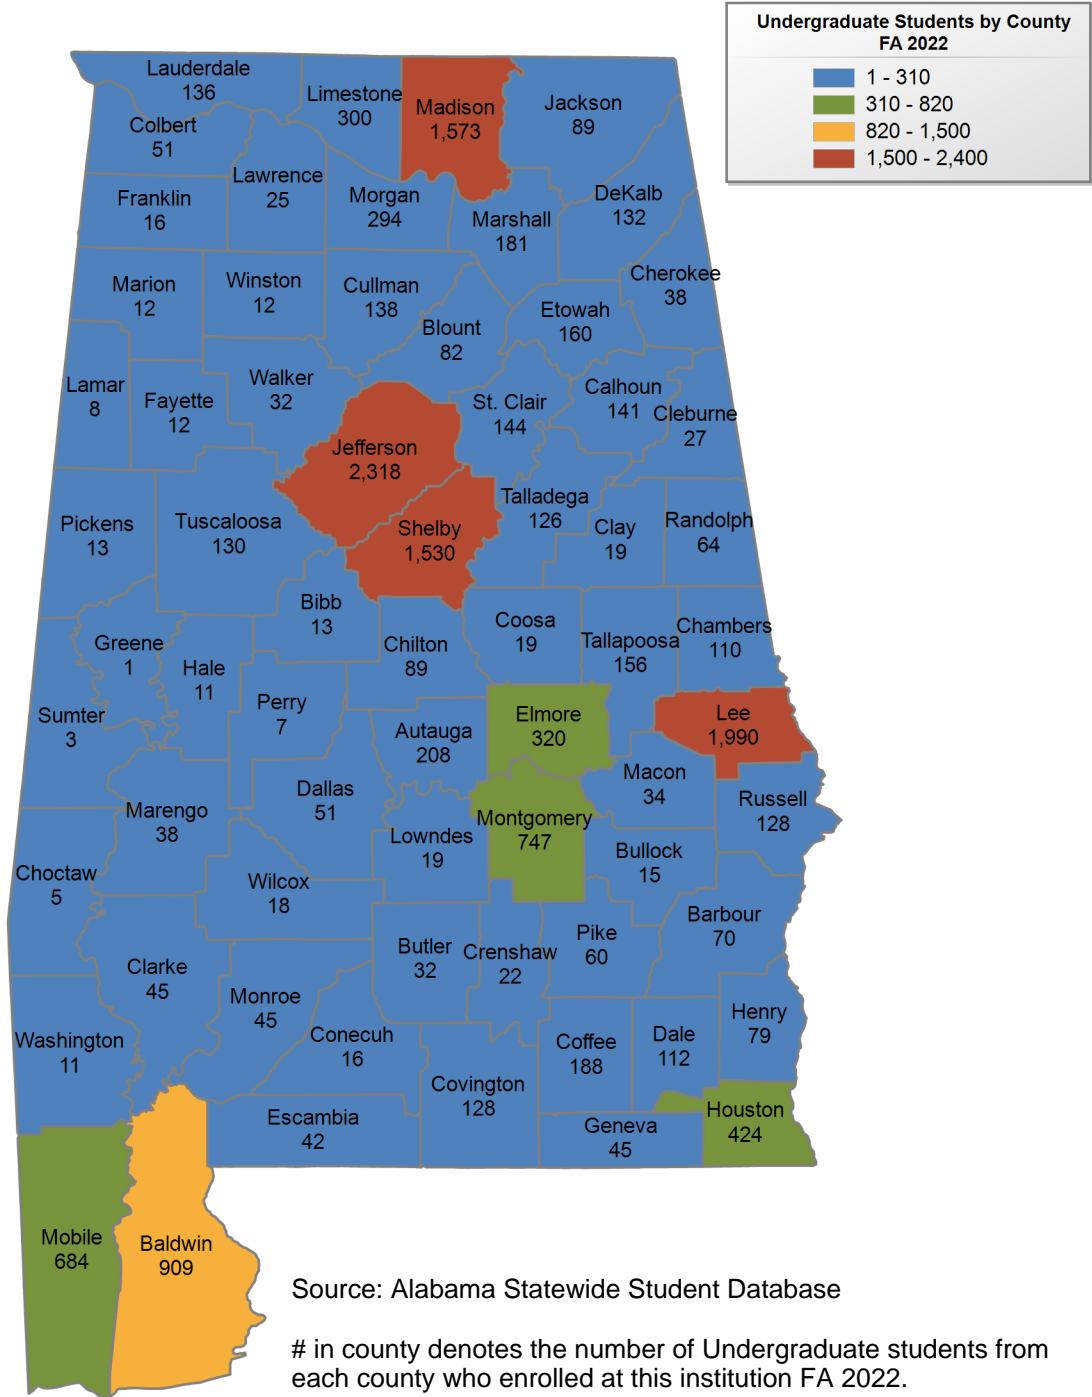

UNDERGRADUATE STUDENTS

Total: 3,296
From Alabama: 1,603

Athens State University

UNDERGRADUATE ENROLLMENT ONLY

UNDERGRADUATE STUDENTS

Total: 2,525
From Alabama: 2,416

Source: Alabama Statewide Student Database
in county denotes the number of Undergraduate students from each county who enrolled at this institution FA 2022.