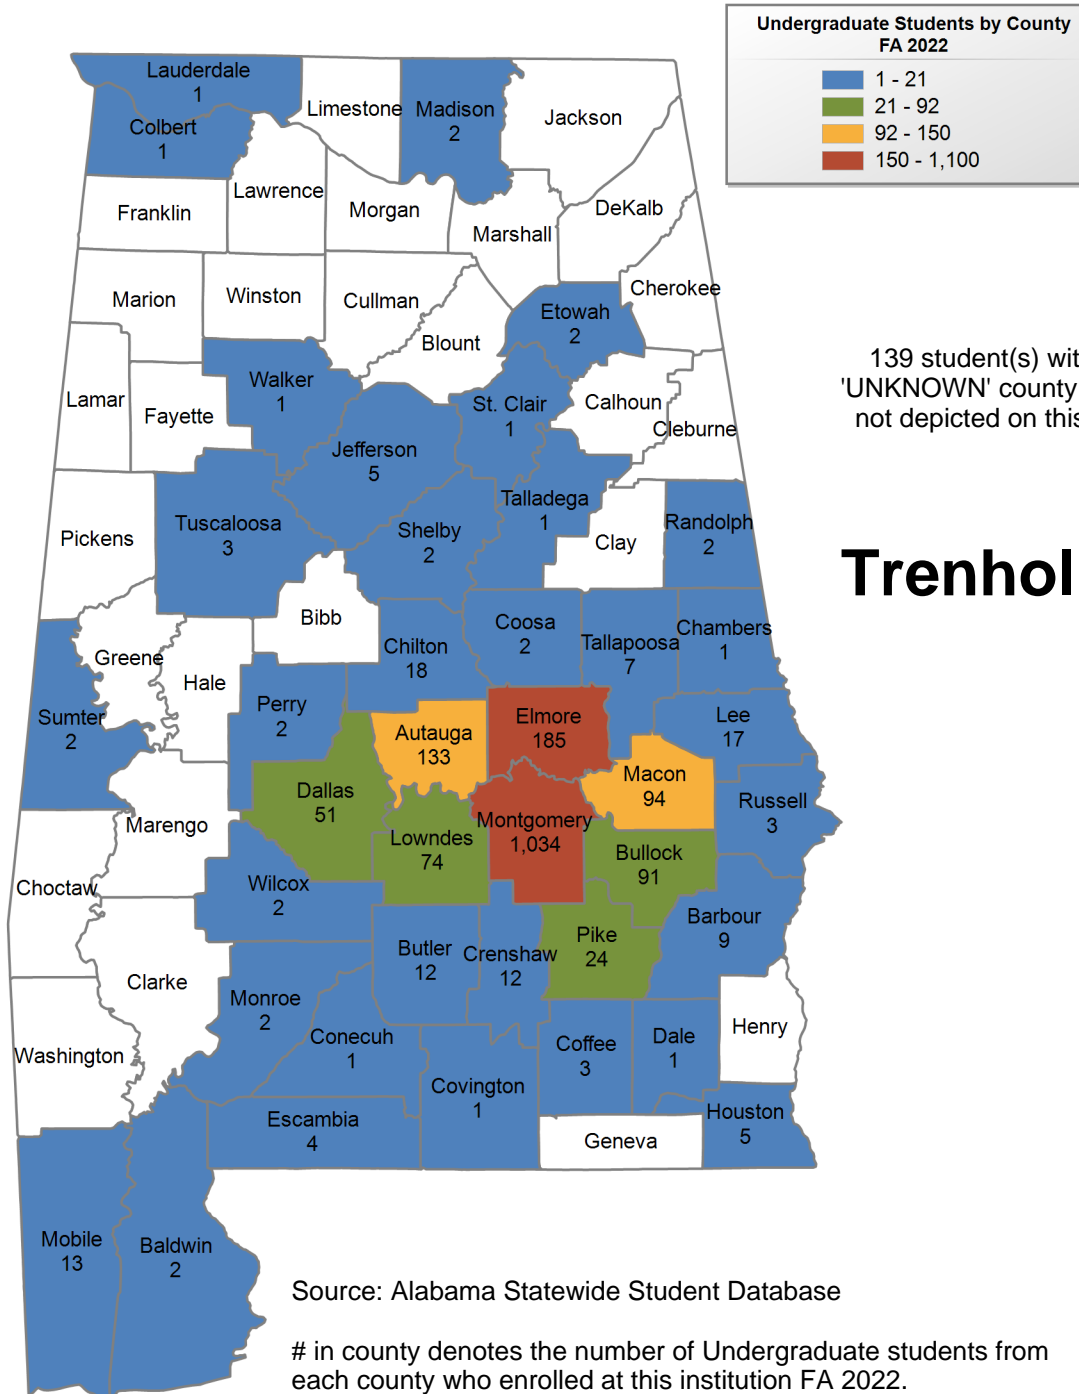

UNDERGRADUATE ENROLLMENT ONLY

UNDERGRADUATE STUDENTS

Total: 4,386
From Alabama: 4,034

Source: Alabama Statewide Student Database

in county denotes the number of Undergraduate students from each county who enrolled at this institution FA 2022.