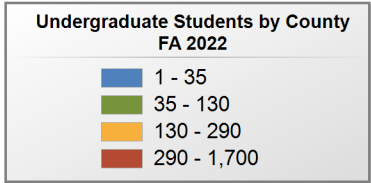

136 student(s) with an 'UNKNOWN' county is(are) not depicted on this map.

Southern Union State Community College

UNDERGRADUATE ENROLLMENT ONLY

UNDERGRADUATE STUDENTS

Total: 4,386
From Alabama: 4,034

Source: Alabama Statewide Student Database

in county denotes the number of Undergraduate students from each county who enrolled at this institution FA 2022.