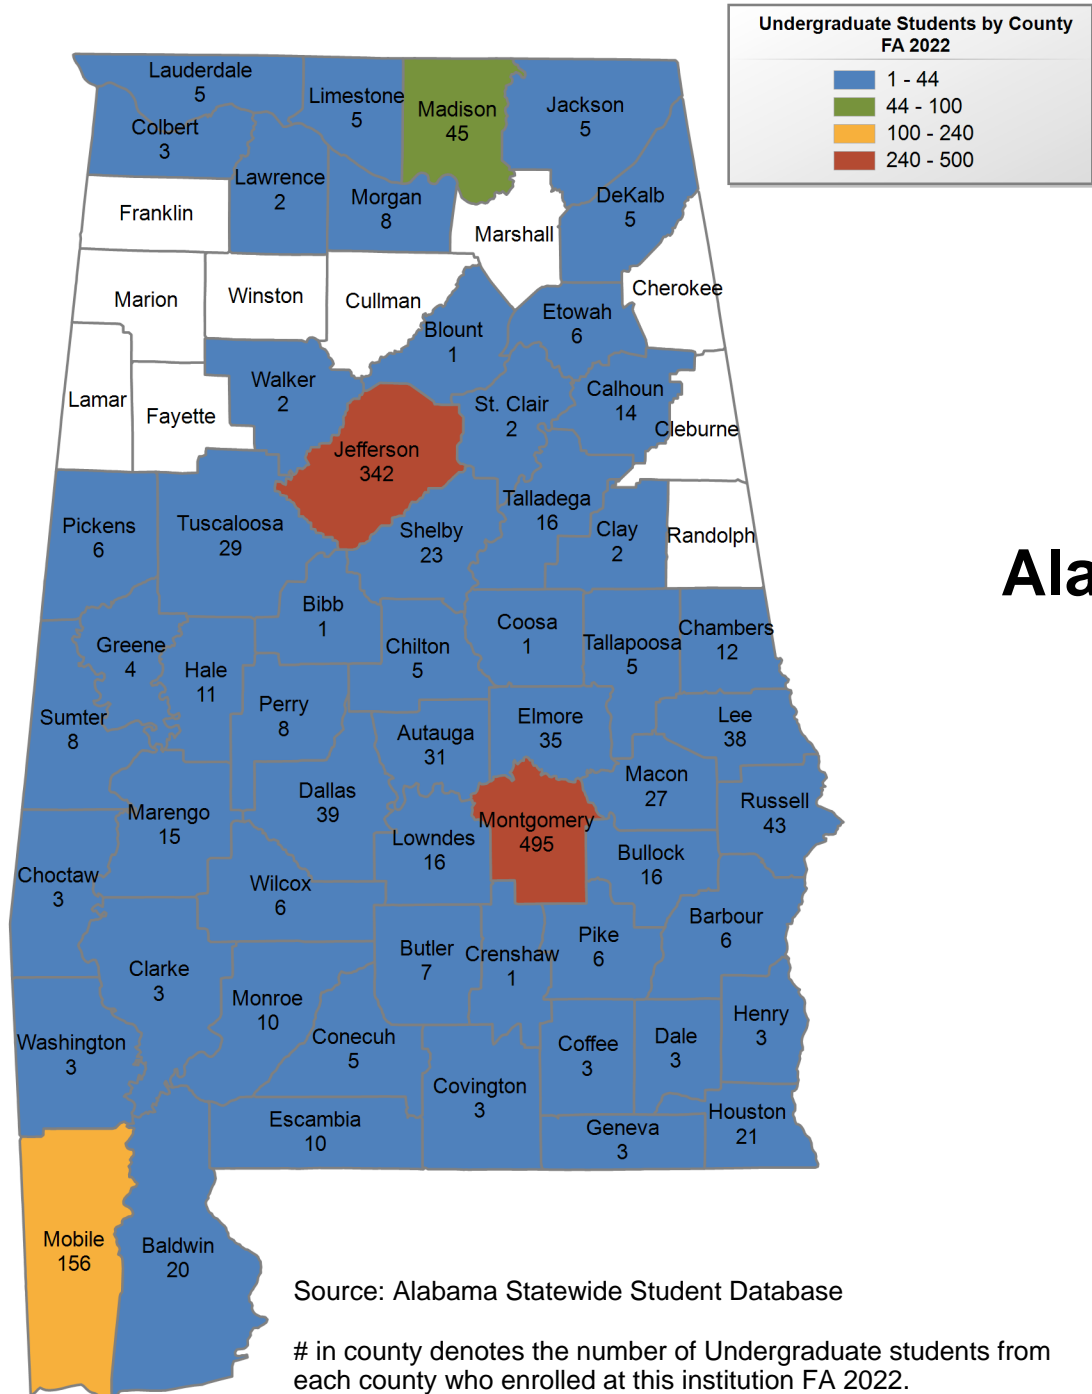

Alabama A&M University

UNDERGRADUATE ENROLLMENT ONLY

UNDERGRADUATE STUDENTS

Total: 5,206
From Alabama: 2,799

Source: Alabama Statewide Student Database

in county denotes the number of Undergraduate students from each county who enrolled at this institution FA 2022.