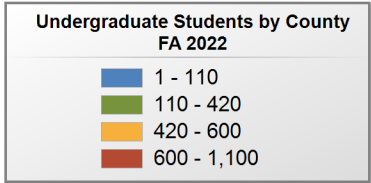

69 student(s) with an 'UNKNOWN' county is(are) not depicted on this map.

Bevill State Community College

UNDERGRADUATE ENROLLMENT ONLY

UNDERGRADUATE STUDENTS

Total: 3,703
From Alabama: 3,585

Source: Alabama Statewide Student Database

in county denotes the number of Undergraduate students from each county who enrolled at this institution FA 2022.