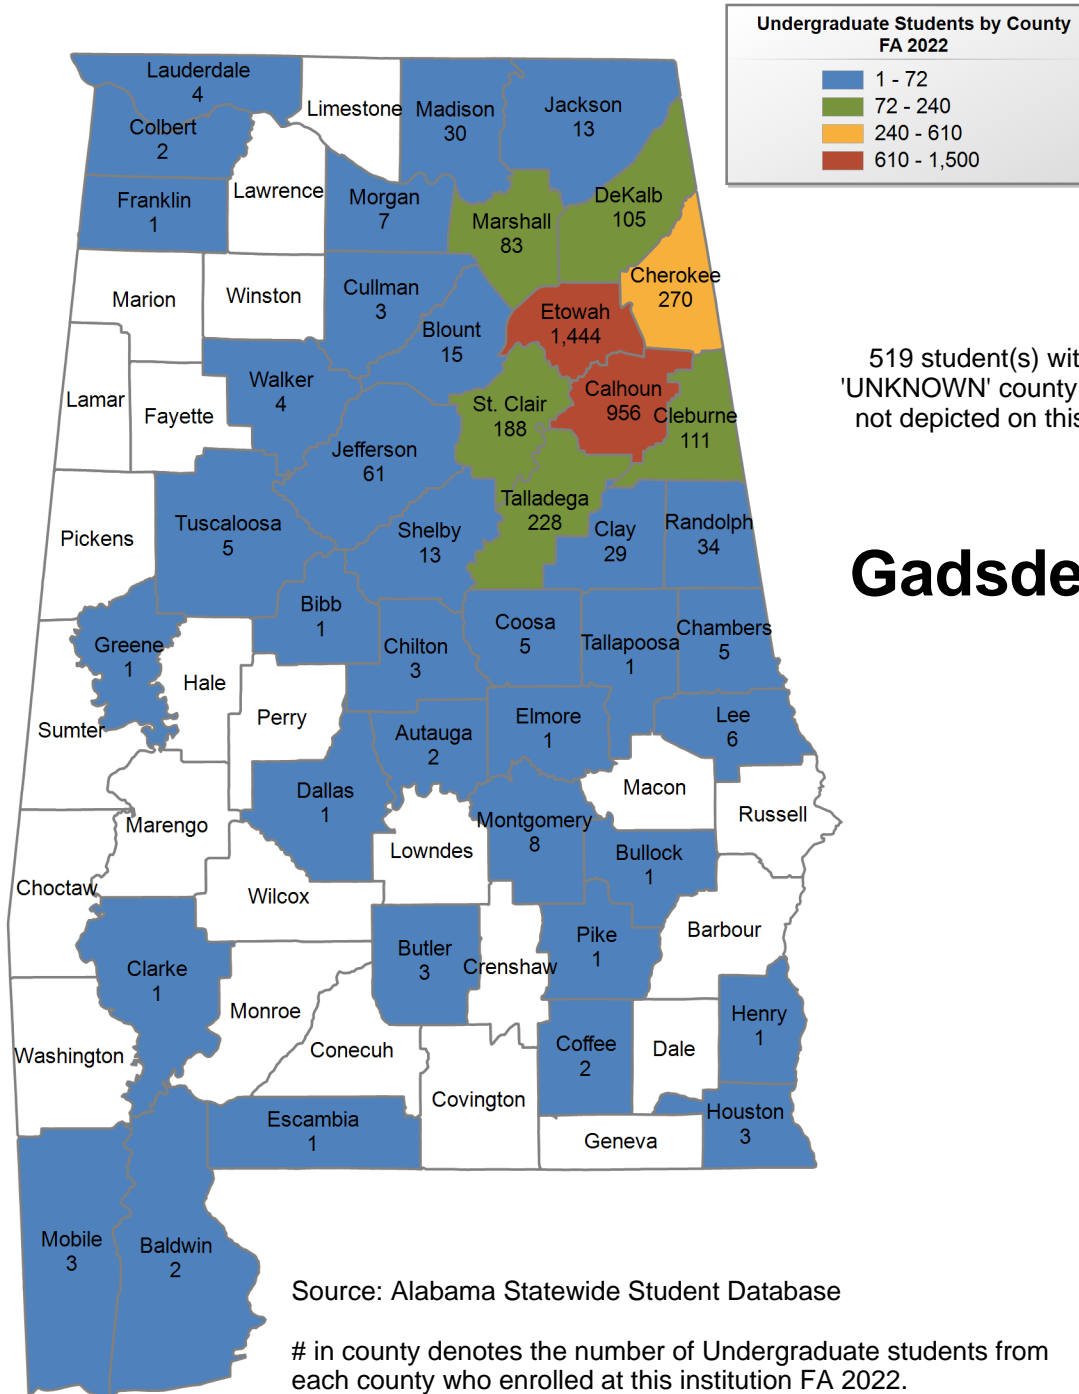

Enterprise State Community College

UNDERGRADUATE ENROLLMENT ONLY

UNDERGRADUATE STUDENTS

Total: 2,010
From Alabama: 1,942

Source: Alabama Statewide Student Database

in county denotes the number of Undergraduate students from each county who enrolled at this institution FA 2022.