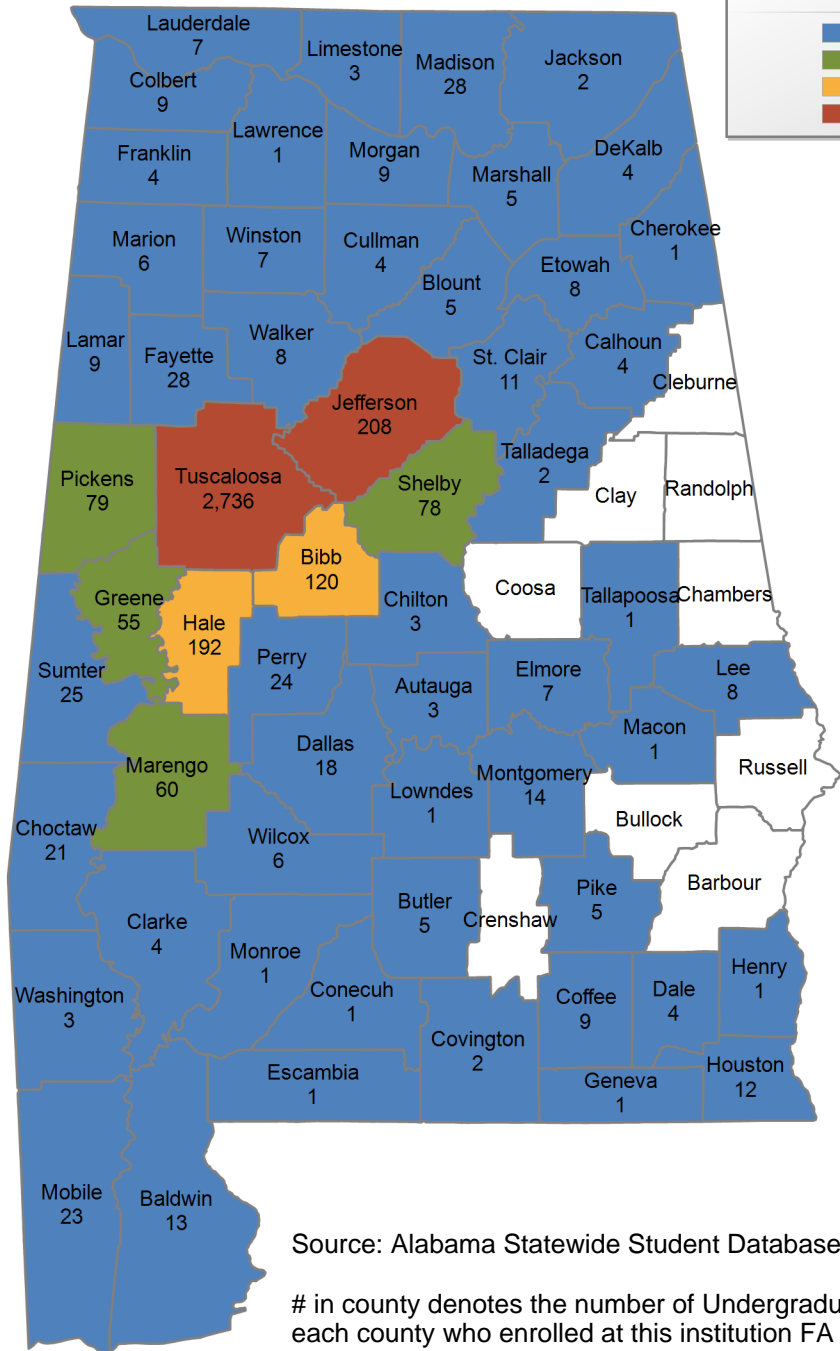

in county denotes the number of Undergraduate students from each county who enrolled at this institution FA 2022.

62 student(s) with an 'UNKNOWN' county is(are) not depicted on this map.

Shelton State Community College