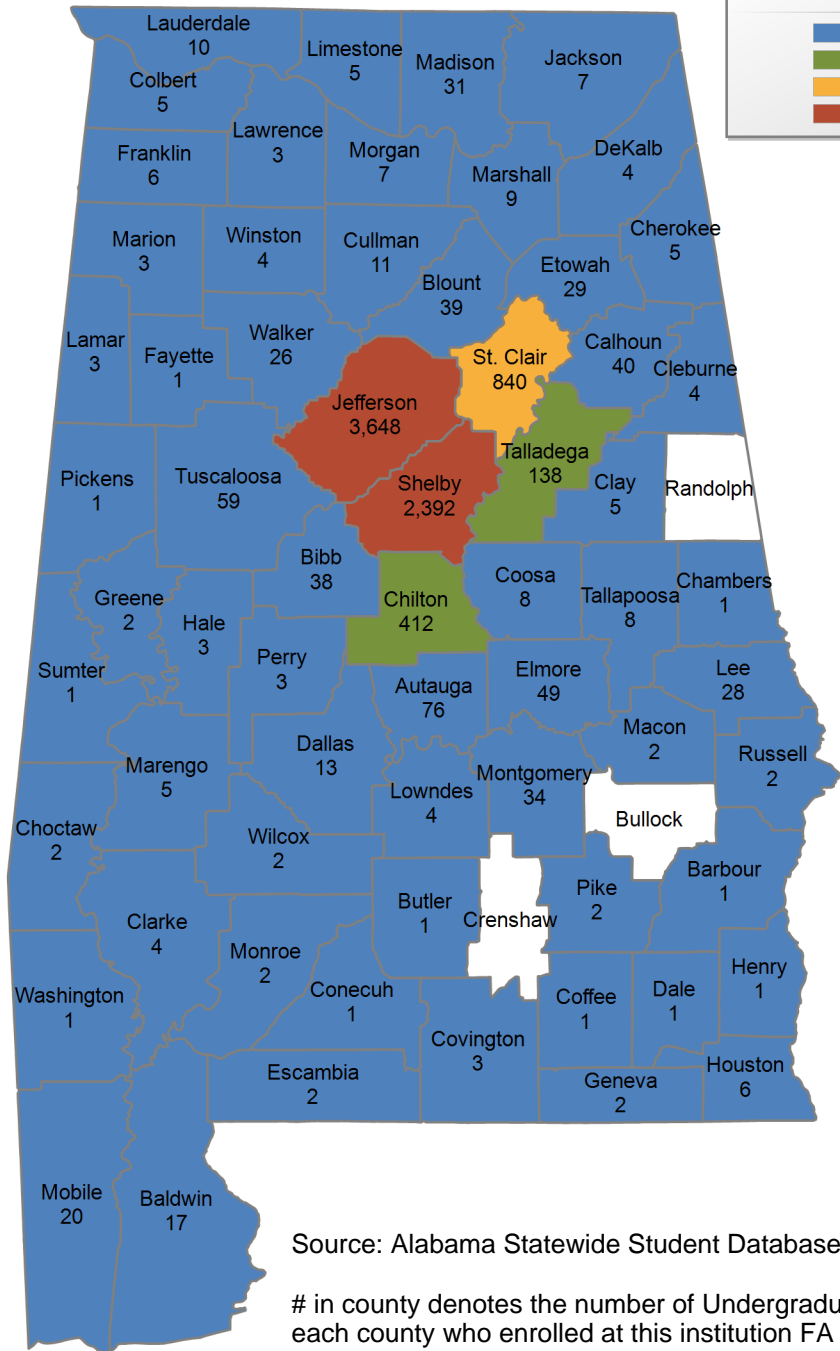

in county denotes the number of Undergraduate students from each county who enrolled at this institution FA 2022.

101 student(s) with an 'UNKNOWN' county is(are) not depicted on this map.

Jefferson State Community College