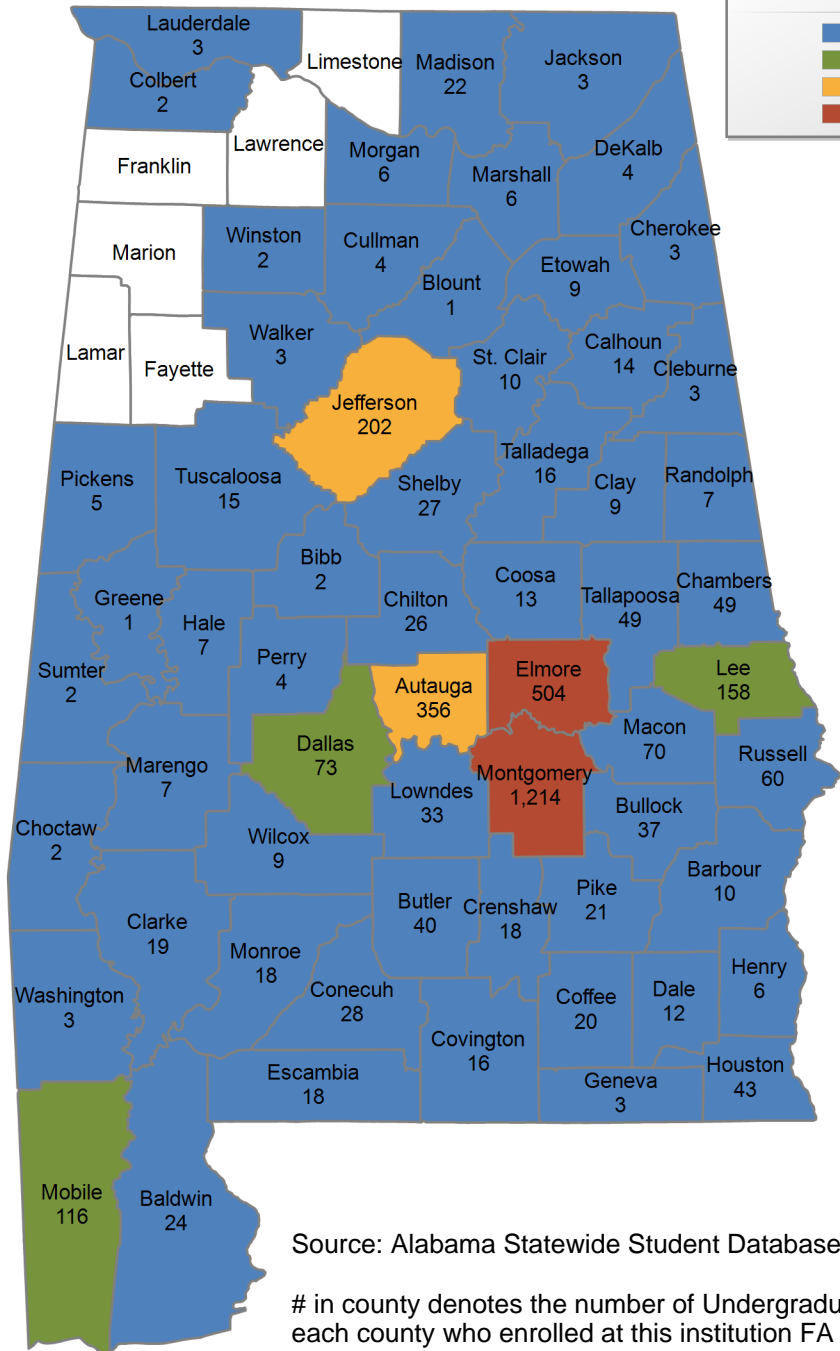

3 student(s) with an 'UNKNOWN' county is(are) not depicted on this map.

Auburn University at Montgomery

UNDERGRADUATE ENROLLMENT ONLY

UNDERGRADUATE STUDENTS

Total: 3,757
From Alabama: 3,470

Source: Alabama Statewide Student Database

in county denotes the number of Undergraduate students from each county who enrolled at this institution FA 2022.