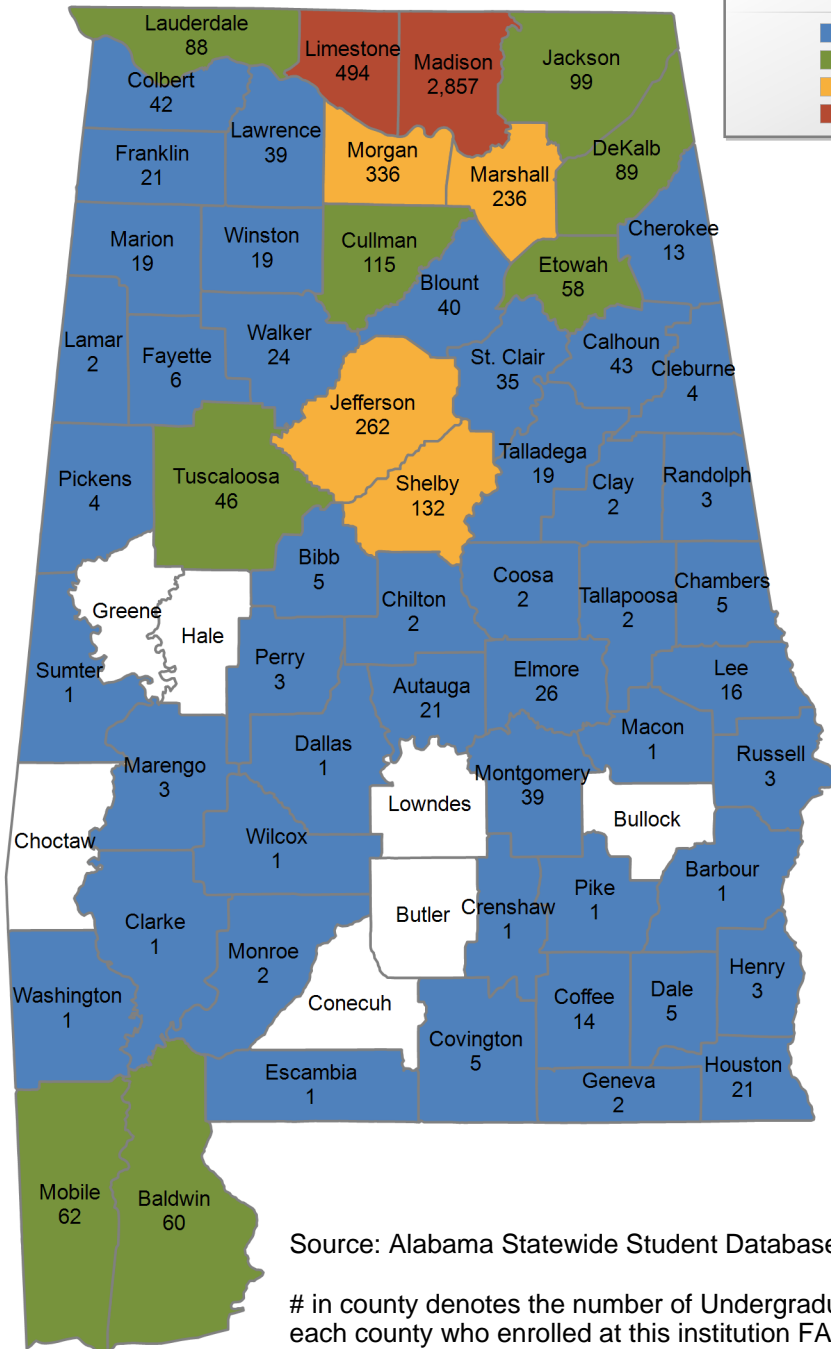

6 student(s) with an 'UNKNOWN' county is(are) not depicted on this map.

University of Alabama in Huntsville

UNDERGRADUATE ENROLLMENT ONLY

UNDERGRADUATE STUDENTS

Total: 7,207
From Alabama: 5,464