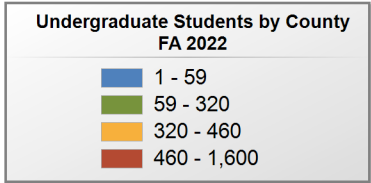

76 student(s) with an 'UNKNOWN' county is(are) not depicted on this map.

Wallace Community College Dothan

UNDERGRADUATE ENROLLMENT ONLY

UNDERGRADUATE STUDENTS

Total: 3,833
From Alabama: 3,502

Source: Alabama Statewide Student Database

in county denotes the number of Undergraduate students from each county who enrolled at this institution FA 2022.