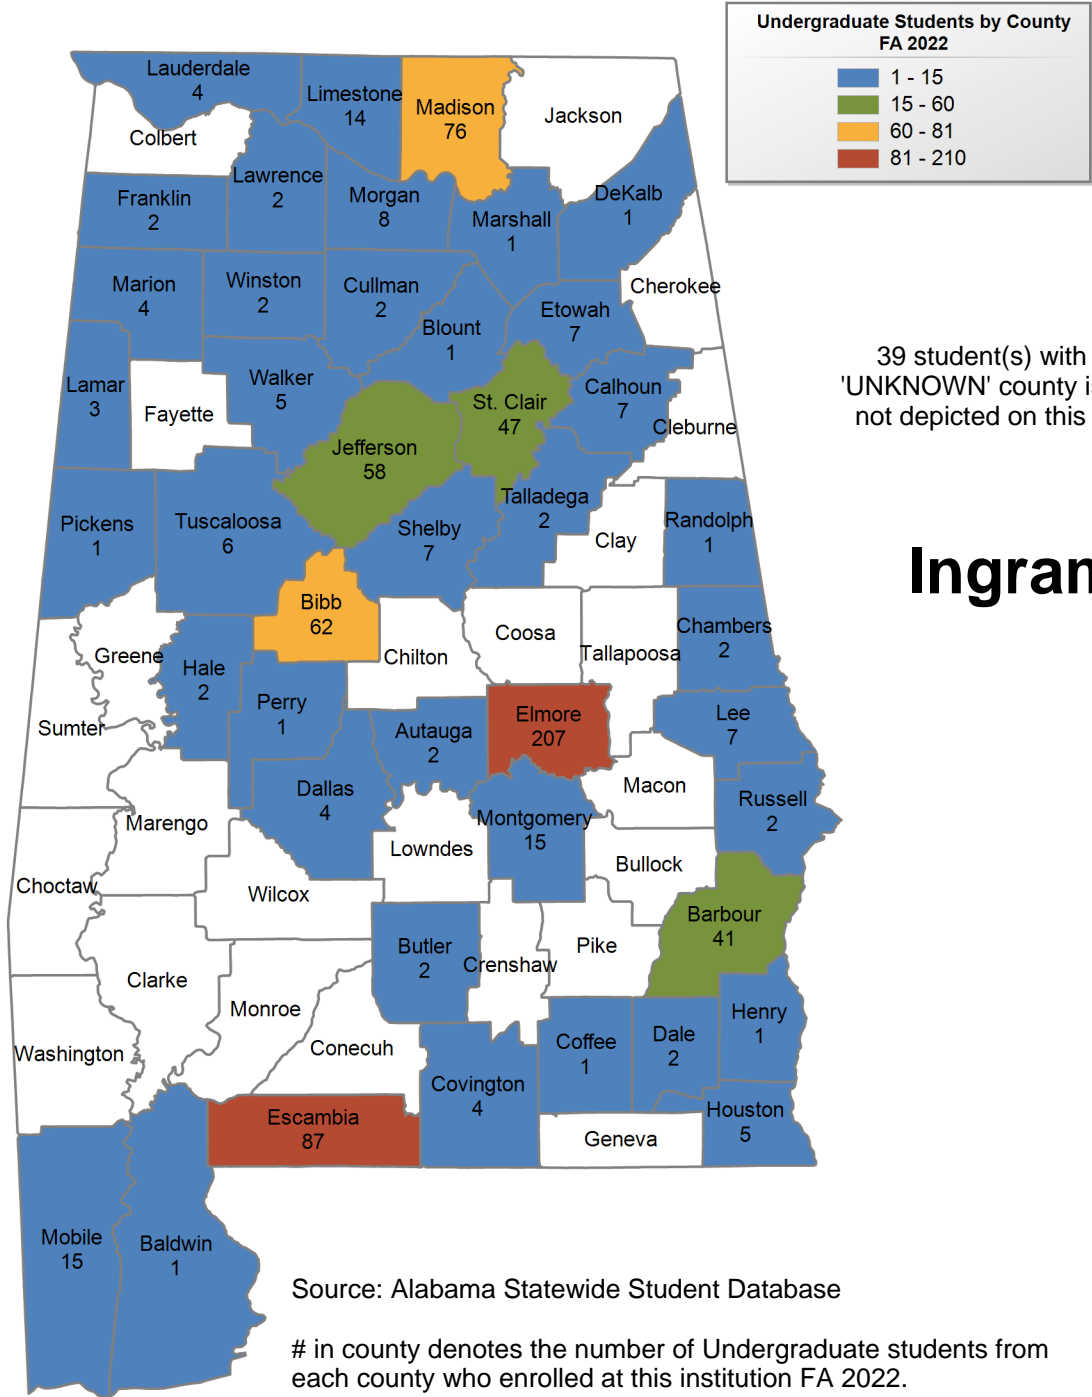

Gadsden State Community College

UNDERGRADUATE ENROLLMENT ONLY

UNDERGRADUATE STUDENTS

Total: 4,352
From Alabama: 4,177

Source: Alabama Statewide Student Database
 # in county denotes the number of Undergraduate students from each county who enrolled at this institution FA 2022.