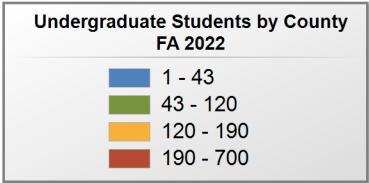

66 student(s) with an 'UNKNOWN' county is(are) not depicted on this map.

Wallace State Community College Selma

UNDERGRADUATE ENROLLMENT ONLY

UNDERGRADUATE STUDENTS

Total: 1,860
From Alabama: 1,832

Source: Alabama Statewide Student Database

in county denotes the number of Undergraduate students from each county who enrolled at this institution FA 2022.