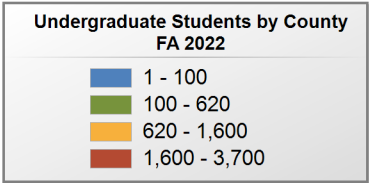

101 student(s) with an 'UNKNOWN' county is(are) not depicted on this map.

Jefferson State Community College

UNDERGRADUATE ENROLLMENT ONLY

UNDERGRADUATE STUDENTS

Total: 8,433
From Alabama: 8,194

Source: Alabama Statewide Student Database

in county denotes the number of Undergraduate students from each county who enrolled at this institution FA 2022.