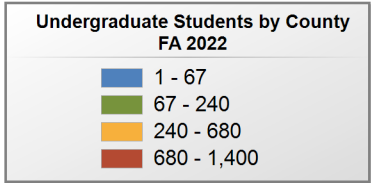

15 student(s) with an 'UNKNOWN' county is(are) not depicted on this map.

University of North Alabama

UNDERGRADUATE ENROLLMENT ONLY

UNDERGRADUATE STUDENTS

Total: 7,214
From Alabama: 5,695

Source: Alabama Statewide Student Database

in county denotes the number of Undergraduate students from each county who enrolled at this institution FA 2022.