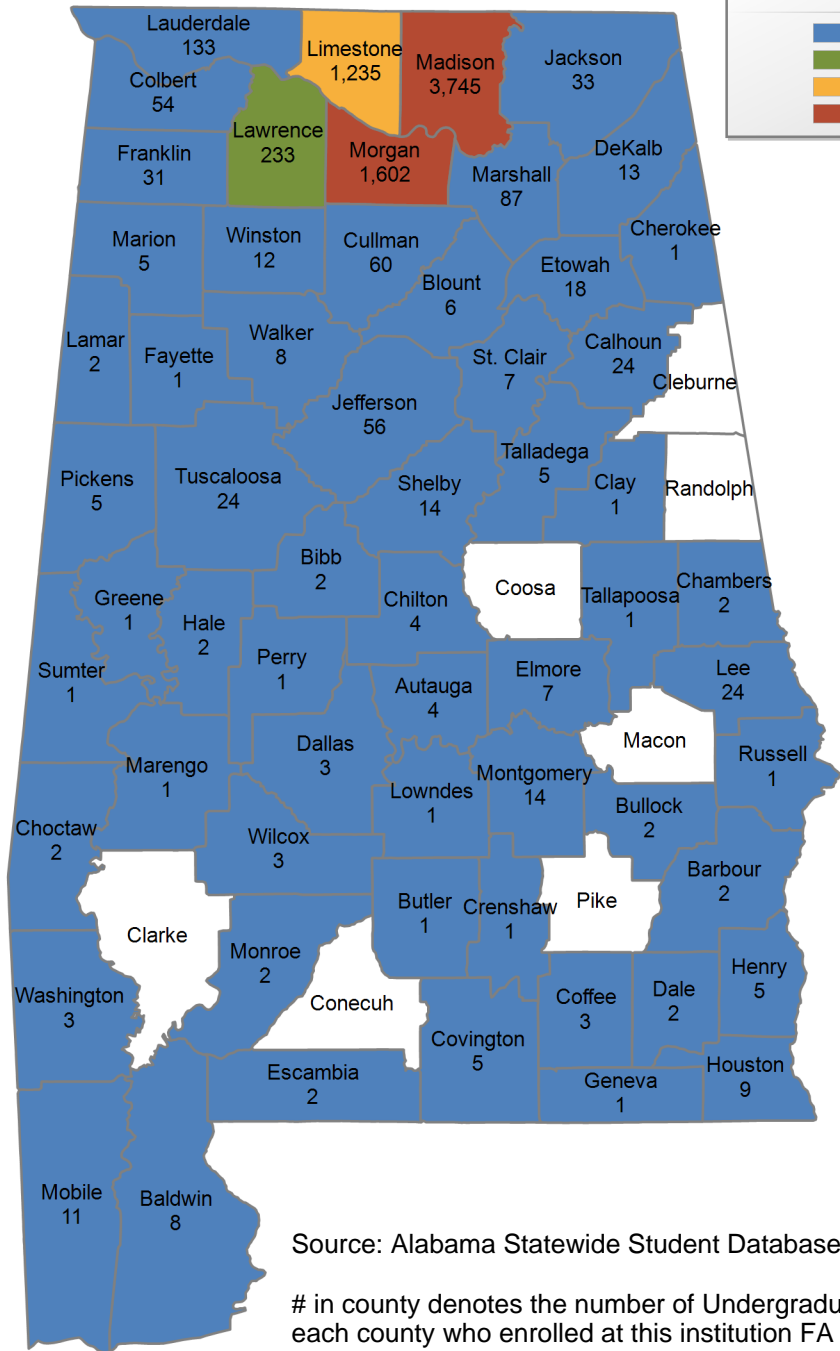

UNDERGRADUATE ENROLLMENT ONLY

UNDERGRADUATE STUDENTS

Total: 6,803
From Alabama: 6,509

Source: Alabama Statewide Student Database

in county denotes the number of Undergraduate students from each county who enrolled at this institution FA 2022.