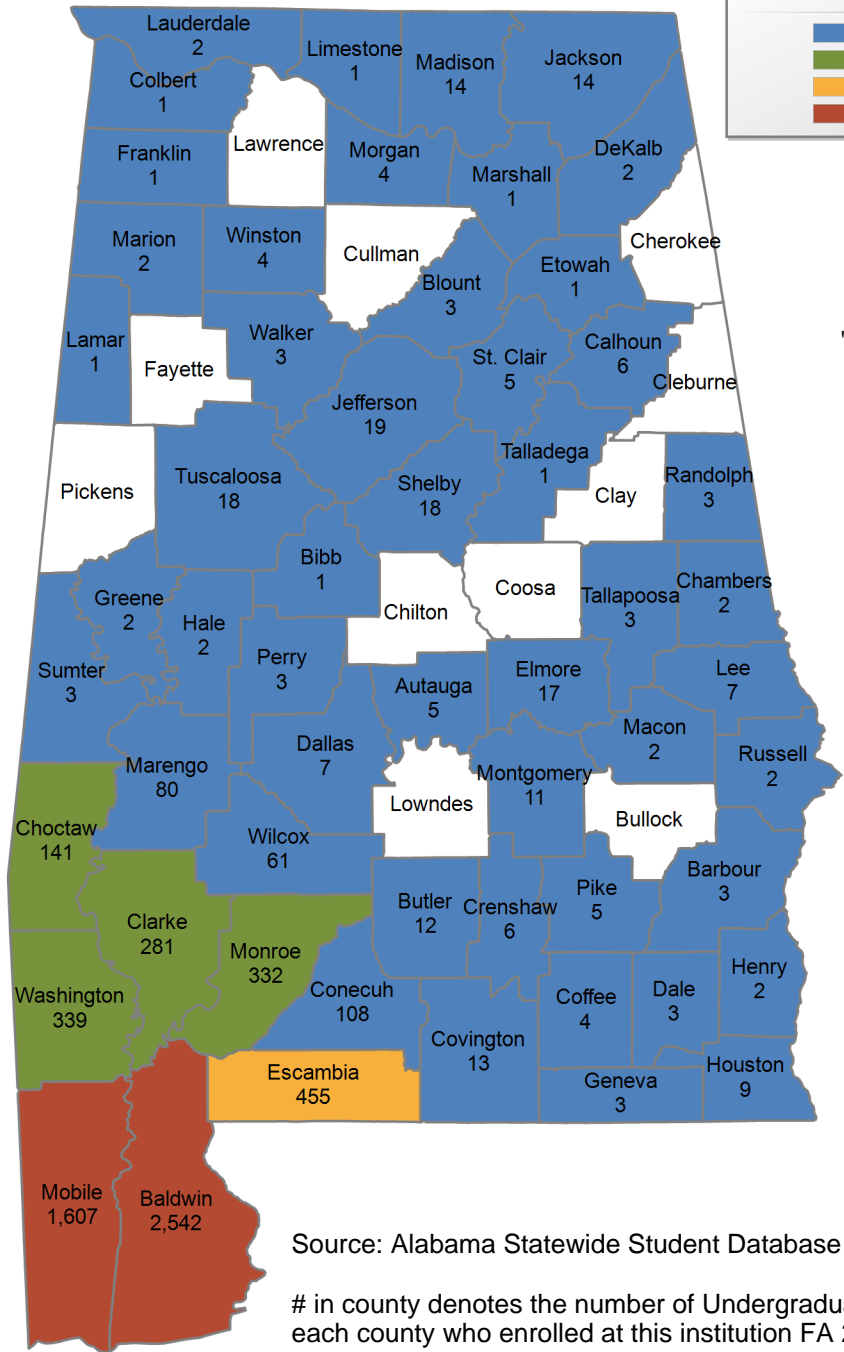

312 student(s) with an 'UNKNOWN' county is(are) not depicted on this map.

Coastal Alabama Community College

UNDERGRADUATE ENROLLMENT ONLY

UNDERGRADUATE STUDENTS

Total: 6,803
From Alabama: 6,509

Source: Alabama Statewide Student Database

in county denotes the number of Undergraduate students from each county who enrolled at this institution FA 2022.