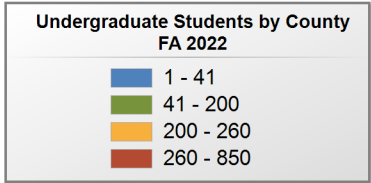

22 student(s) with an 'UNKNOWN' county is(are) not depicted on this map.

Enterprise State Community College

UNDERGRADUATE ENROLLMENT ONLY

UNDERGRADUATE STUDENTS

Total: 2,010
From Alabama: 1,942

Source: Alabama Statewide Student Database

in county denotes the number of Undergraduate students from each county who enrolled at this institution FA 2022.