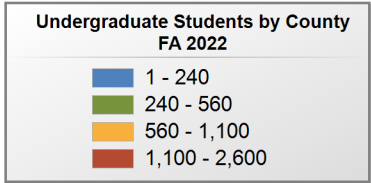

19 student(s) with an 'UNKNOWN' county is(are) not depicted on this map.

Troy University

UNDERGRADUATE ENROLLMENT ONLY

UNDERGRADUATE STUDENTS

Total: 10,723
From Alabama: 7,868

Source: Alabama Statewide Student Database
in county denotes the number of Undergraduate students from each county who enrolled at this institution FA 2022.