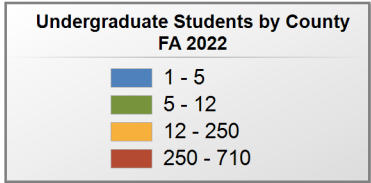

UNDERGRADUATE ENROLLMENT ONLY

UNDERGRADUATE STUDENTS

Total: 1,777
From Alabama: 1,735

Source: Alabama Statewide Student Database

in county denotes the number of Undergraduate students from each county who enrolled at this institution FA 2022.