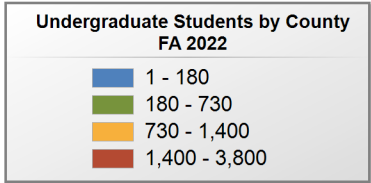

UNDERGRADUATE ENROLLMENT ONLY

UNDERGRADUATE STUDENTS

Total: 6,803
From Alabama: 6,509

Source: Alabama Statewide Student Database

in county denotes the number of Undergraduate students from each county who enrolled at this institution FA 2022.