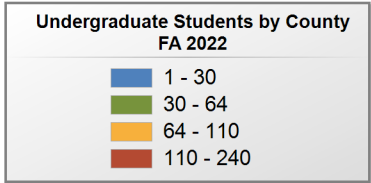

1 student(s) with an 'UNKNOWN' county is(are) not depicted on this map.

University of West Alabama

UNDERGRADUATE ENROLLMENT ONLY

UNDERGRADUATE STUDENTS

Total: 2,418
From Alabama: 1,954

Source: Alabama Statewide Student Database

in county denotes the number of Undergraduate students from each county who enrolled at this institution FA 2022.