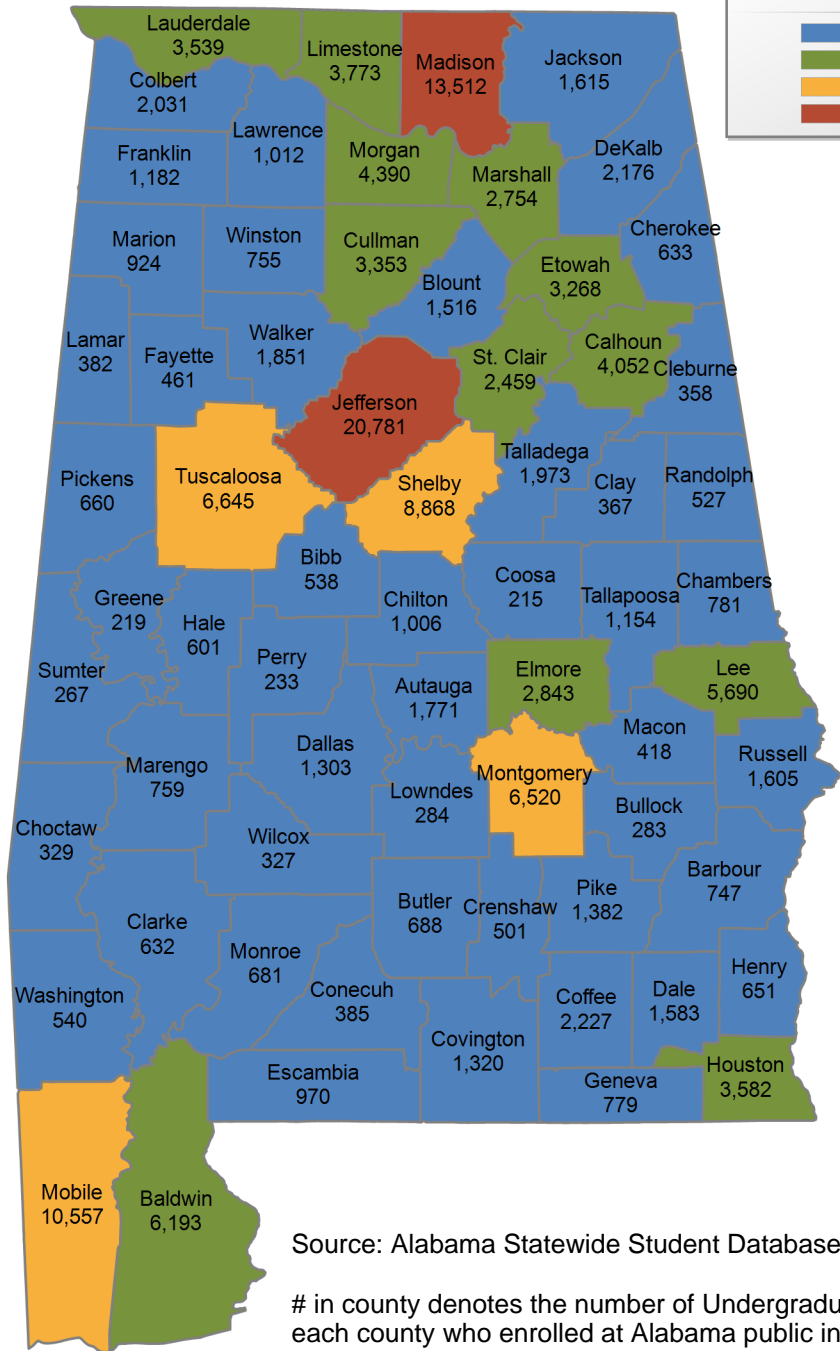

INSTITUTIONAL STUDENT PROFILES FALL 2022

ALABAMA COMMISSION ON HIGHER EDUCATION

COUNTY MAPS

Source: Alabama Statewide Student Database

<https://www.ache.edu>

4,511 student(s) with an 'UNKNOWN' county is(are) not depicted on this map.