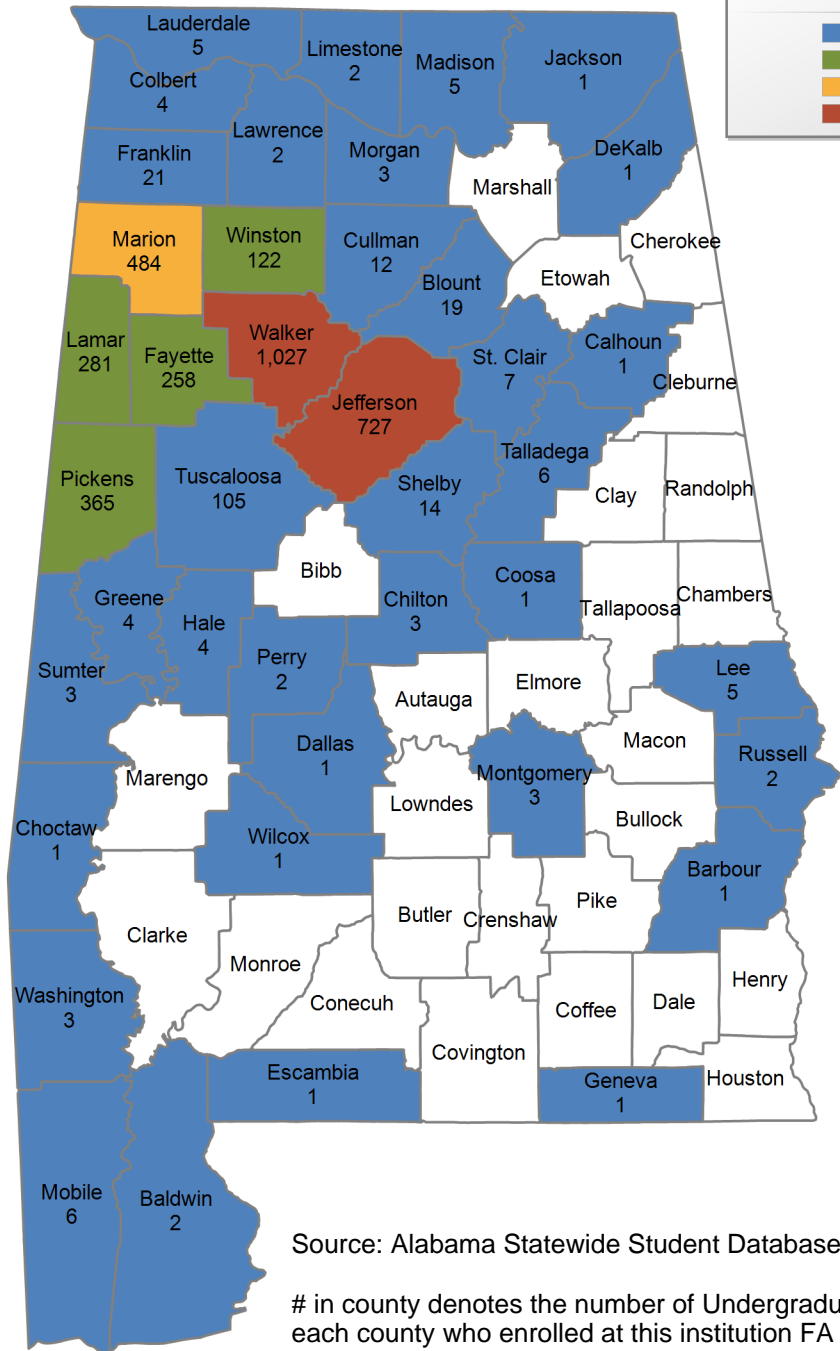

69 student(s) with an 'UNKNOWN' county is(are) not depicted on this map.

Bevill State Community College

UNDERGRADUATE ENROLLMENT ONLY

UNDERGRADUATE STUDENTS

Total: 3,703
From Alabama: 3,585

Source: Alabama Statewide Student Database

in county denotes the number of Undergraduate students from each county who enrolled at this institution FA 2022.