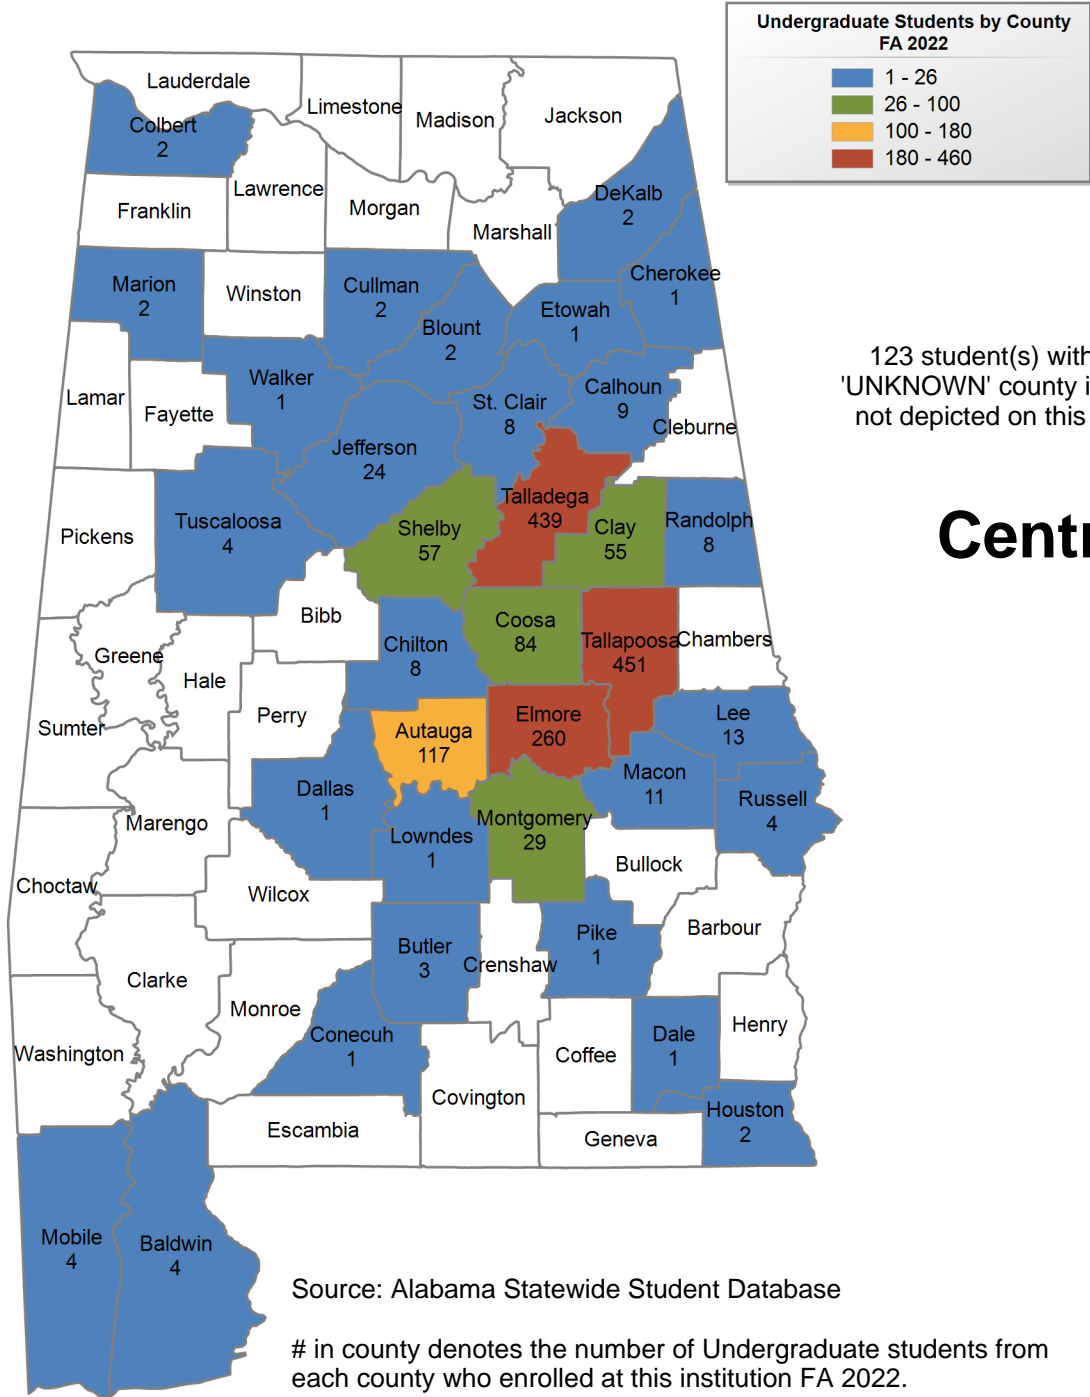

123 student(s) with an 'UNKNOWN' county is(are) not depicted on this map.

Central Alabama Community College

UNDERGRADUATE ENROLLMENT ONLY

UNDERGRADUATE STUDENTS

Total: 1,777
From Alabama: 1,735

Source: Alabama Statewide Student Database

in county denotes the number of Undergraduate students from each county who enrolled at this institution FA 2022.