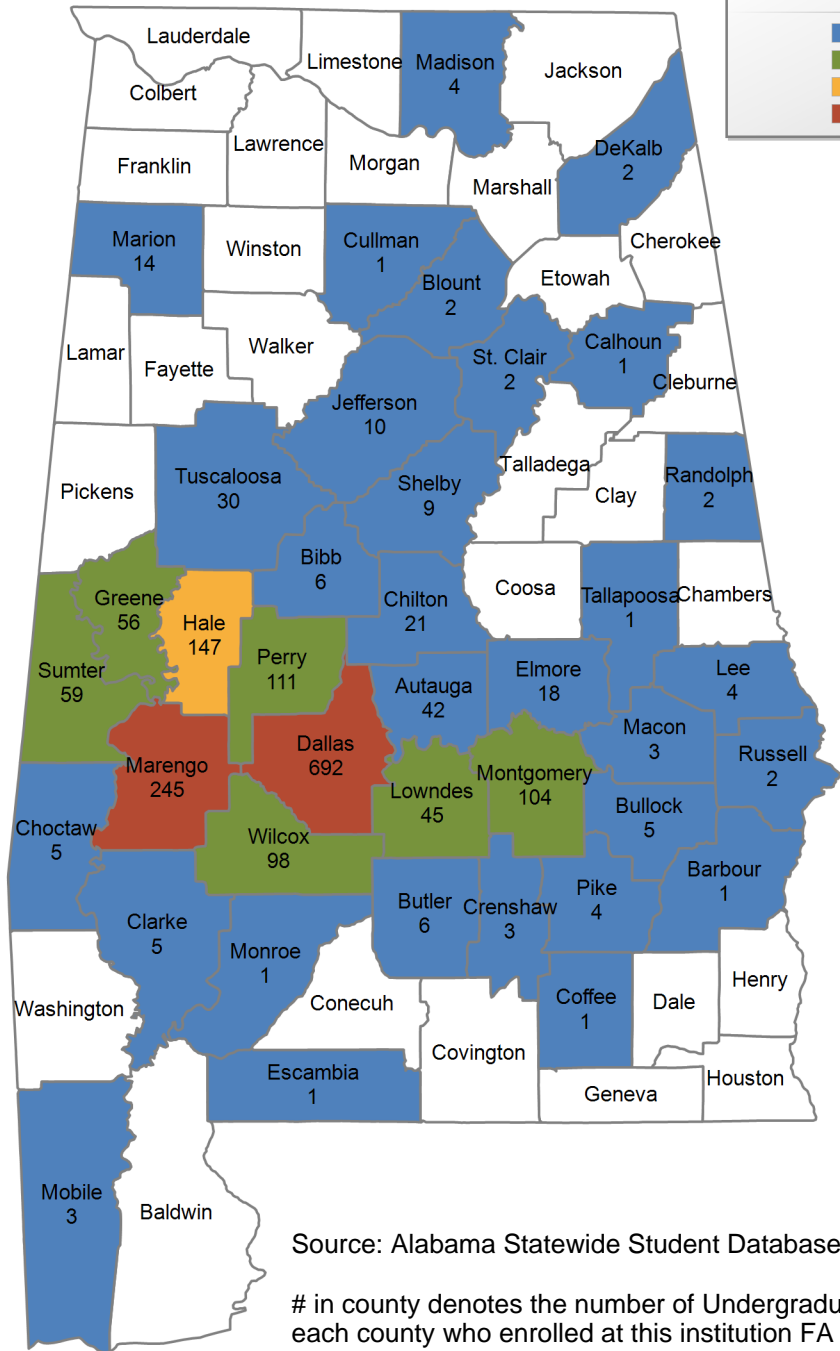

66 student(s) with an 'UNKNOWN' county is(are) not depicted on this map.

Wallace State Community College Selma

UNDERGRADUATE ENROLLMENT ONLY

UNDERGRADUATE STUDENTS

Total: 1,860
From Alabama: 1,832

Source: Alabama Statewide Student Database

in county denotes the number of Undergraduate students from each county who enrolled at this institution FA 2022.