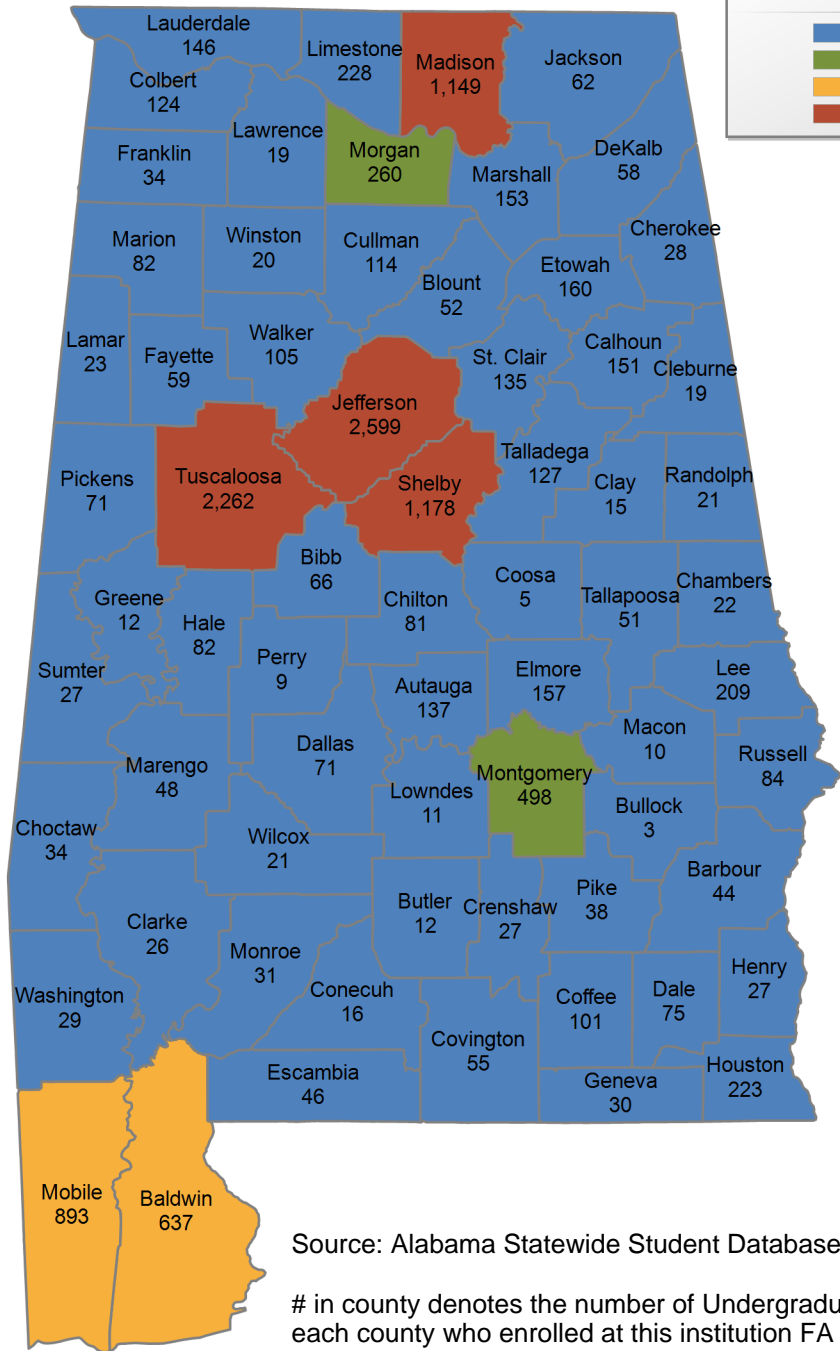

19 student(s) with an 'UNKNOWN' county is(are) not depicted on this map.

Troy University

UNDERGRADUATE ENROLLMENT ONLY

UNDERGRADUATE STUDENTS

Total: 10,723
From Alabama: 7,868

Source: Alabama Statewide Student Database
in county denotes the number of Undergraduate students from each county who enrolled at this institution FA 2022.