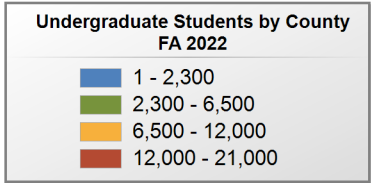

INSTITUTIONAL STUDENT PROFILES FALL 2022

ALABAMA COMMISSION ON HIGHER EDUCATION

COUNTY MAPS

Source: Alabama Statewide Student Database

<https://www.ache.edu>

4,511 student(s) with an 'UNKNOWN' county is(are) not depicted on this map.