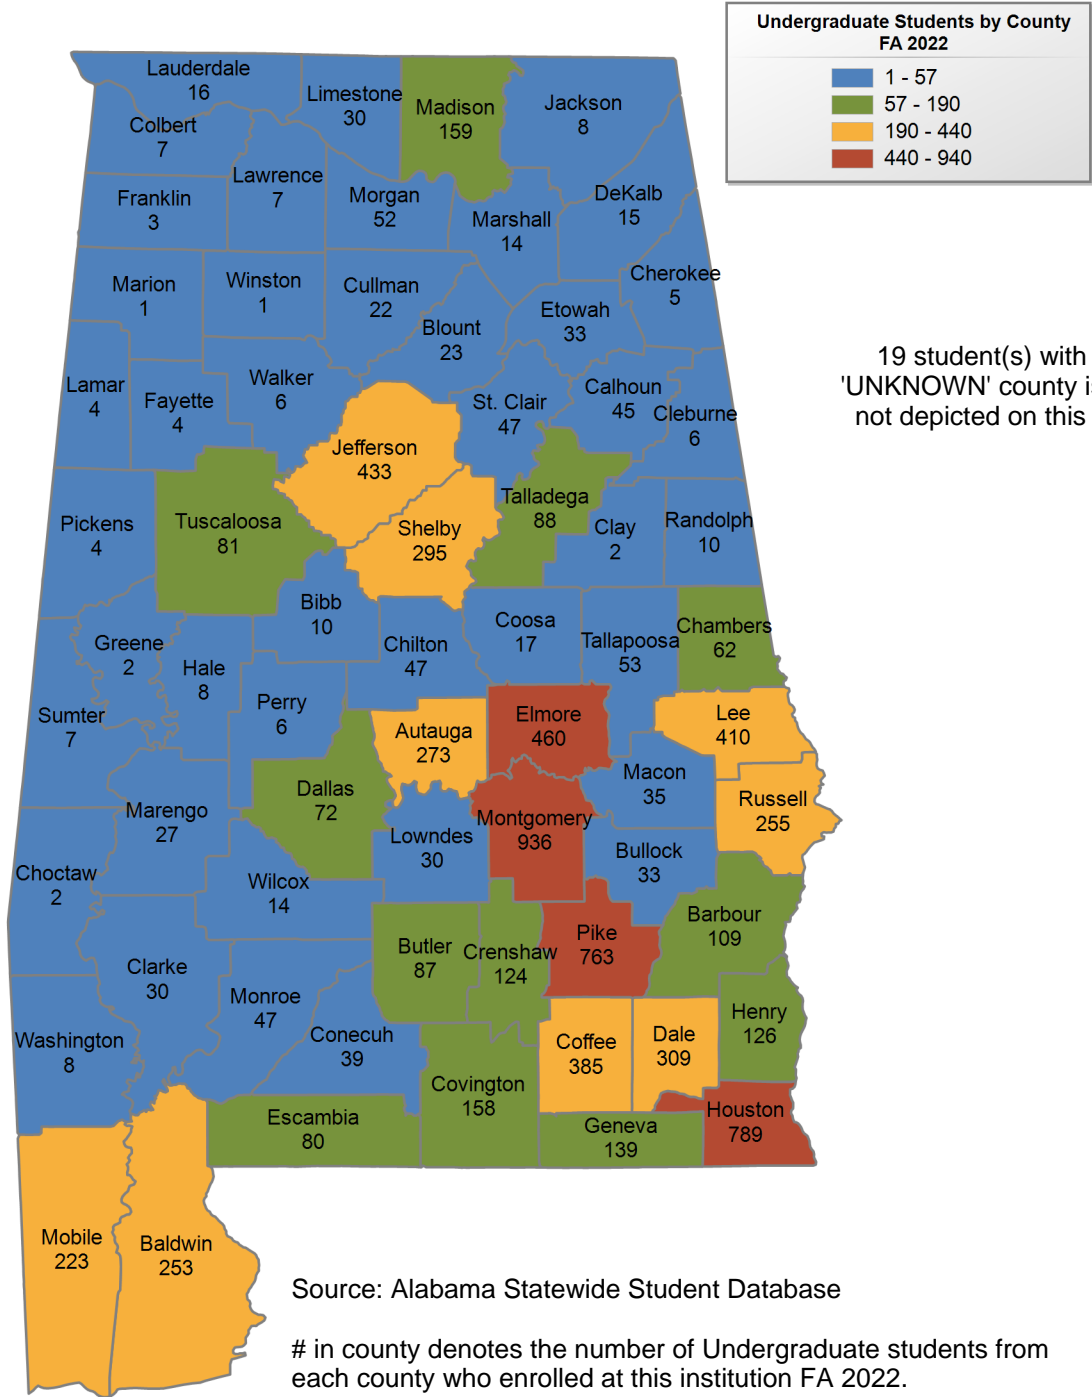

19 student(s) with an 'UNKNOWN' county is(are) not depicted on this map.

Troy University

UNDERGRADUATE ENROLLMENT ONLY

UNDERGRADUATE STUDENTS

Total: 10,723
From Alabama: 7,868

Source: Alabama Statewide Student Database
in county denotes the number of Undergraduate students from each county who enrolled at this institution FA 2022.