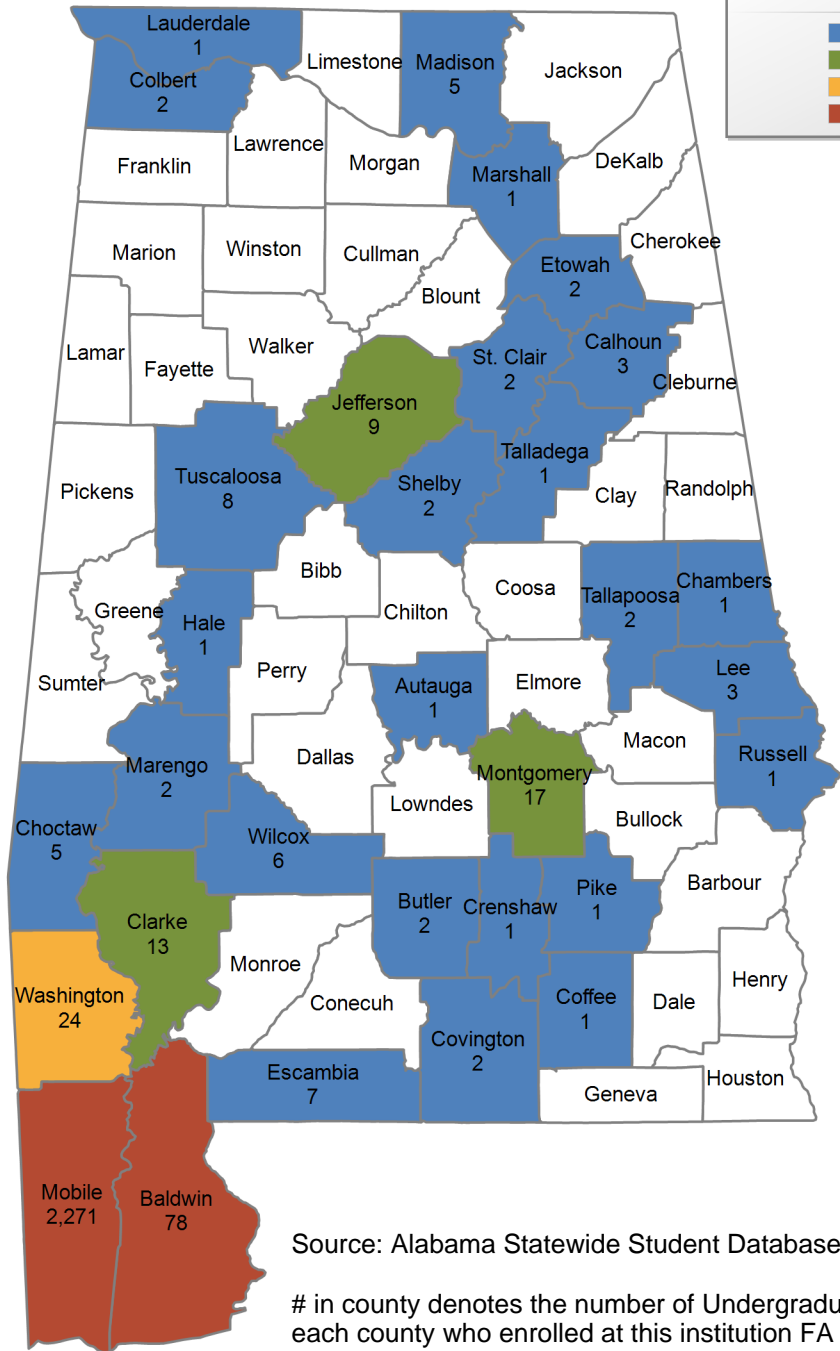

Bevill State Community College

UNDERGRADUATE ENROLLMENT ONLY

UNDERGRADUATE STUDENTS

Total: 3,703
From Alabama: 3,585

Source: Alabama Statewide Student Database

in county denotes the number of Undergraduate students from each county who enrolled at this institution FA 2022.