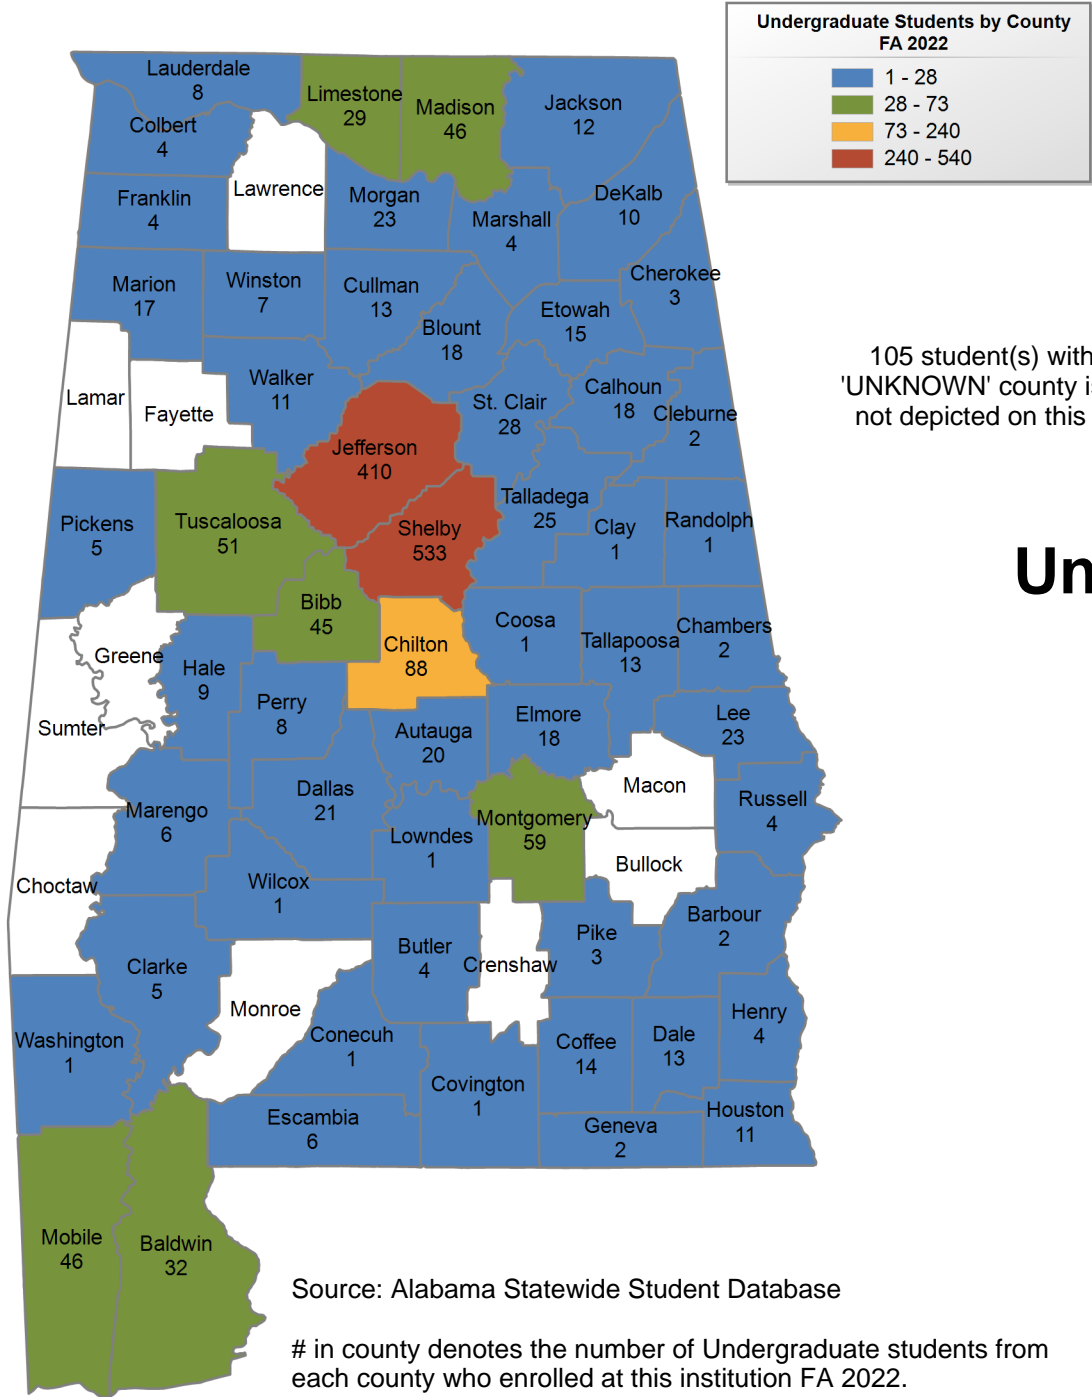

105 student(s) with an 'UNKNOWN' county is(are) not depicted on this map.

University of Montevallo

UNDERGRADUATE ENROLLMENT ONLY

UNDERGRADUATE STUDENTS

Total: 2,237
From Alabama: 1,867

Source: Alabama Statewide Student Database