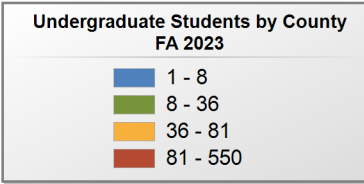

179 student(s) with an 'UNKNOWN' county is(are) not depicted on this map.

Drake State Community and Technical College

UNDERGRADUATE ENROLLMENT ONLY

UNDERGRADUATE STUDENTS

Total: 1,011
From Alabama: 986

Source: Alabama Statewide Student Database

in county denotes the number of Undergraduate students from each county who enrolled at this institution FA 2023.