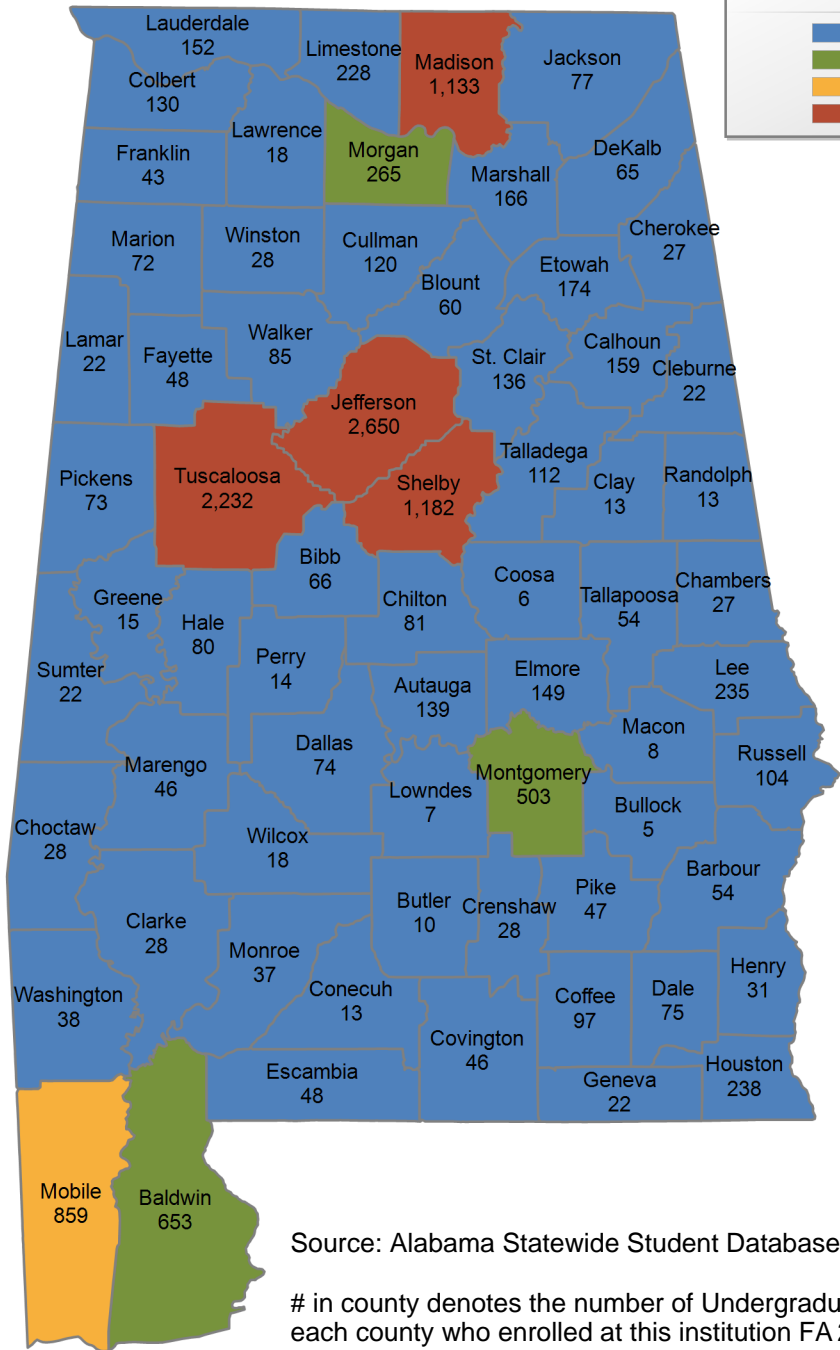

44 student(s) with an 'UNKNOWN' county is(are) not depicted on this map.

University of Alabama

UNDERGRADUATE ENROLLMENT ONLY

UNDERGRADUATE STUDENTS

Total: 33,436
From Alabama: 13,554

Source: Alabama Statewide Student Database

in county denotes the number of Undergraduate students from each county who enrolled at this institution FA 2023.