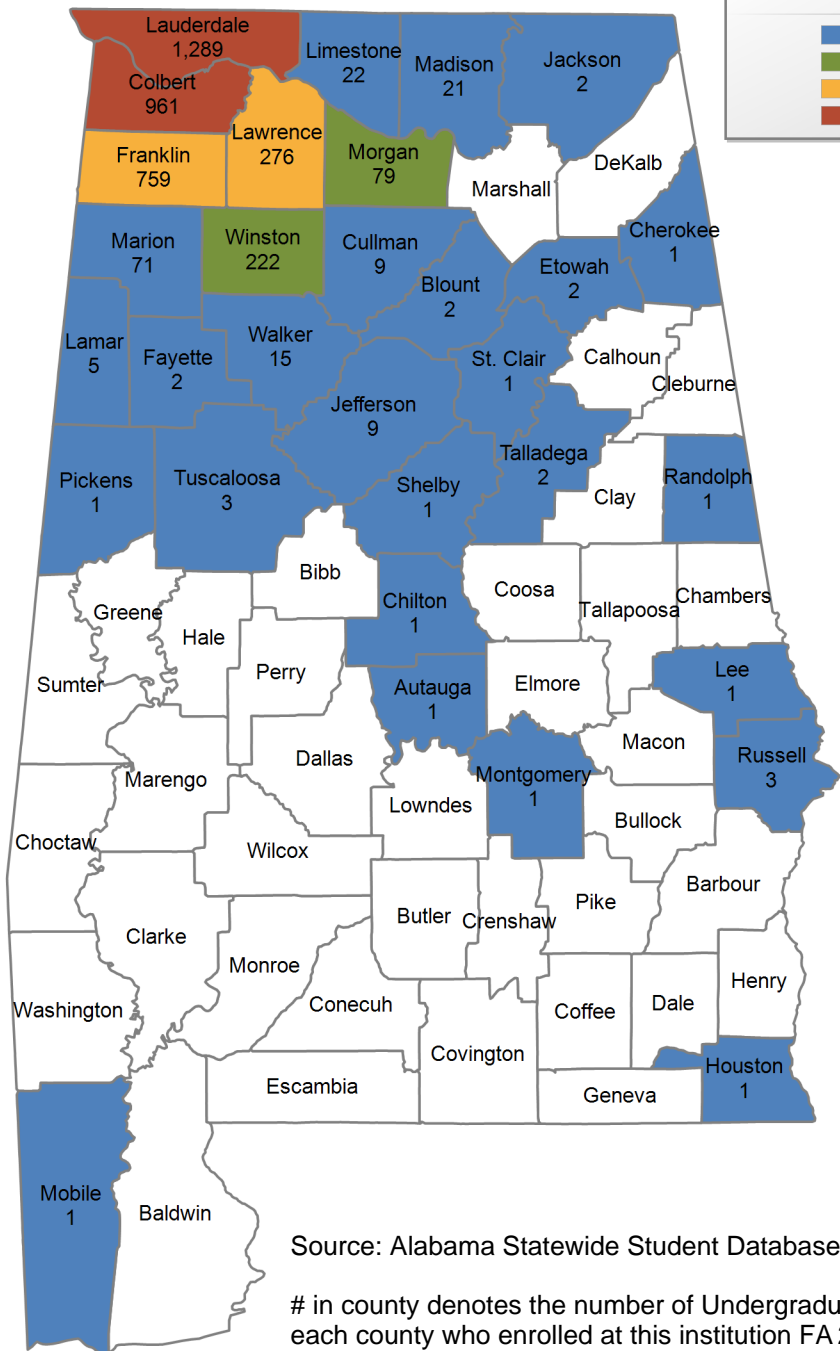

296 student(s) with an 'UNKNOWN' county is(are) not depicted on this map.

Northwest-Shoals Community College

UNDERGRADUATE ENROLLMENT ONLY

UNDERGRADUATE STUDENTS

Total: 4,137
From Alabama: 4,061

Source: Alabama Statewide Student Database

in county denotes the number of Undergraduate students from each county who enrolled at this institution FA 2023.