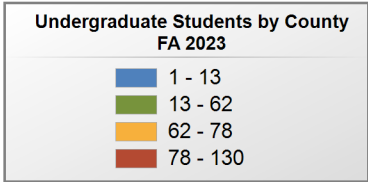

Northwest-Shoals Community College

UNDERGRADUATE ENROLLMENT ONLY

UNDERGRADUATE STUDENTS

Total: 4,137
From Alabama: 4,061

Source: Alabama Statewide Student Database

in county denotes the number of Undergraduate students from each county who enrolled at this institution FA 2023.