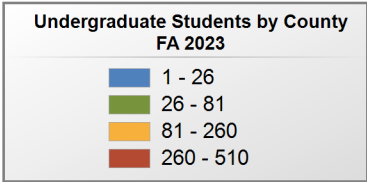

3 student(s) with an 'UNKNOWN' county is(are) not depicted on this map.

University of Alabama in Huntsville

UNDERGRADUATE ENROLLMENT ONLY

UNDERGRADUATE STUDENTS

Total: 6,884
From Alabama: 5,253

Source: Alabama Statewide Student Database

in county denotes the number of Undergraduate students from each county who enrolled at this institution FA 2023.

110 student(s) with an 'UNKNOWN' county is(are) not depicted on this map.

University of Montevallo