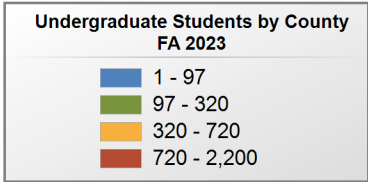

in county denotes the number of Undergraduate students from each county who enrolled at this institution FA 2023.

491 student(s) with an 'UNKNOWN' county is(are) not depicted on this map.

Wallace State Community College Hanceville