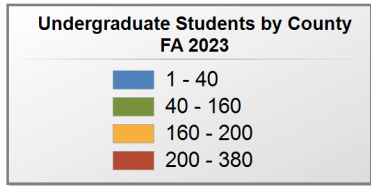

567 student(s) with an 'UNKNOWN' county is(are) not depicted on this map.

Alabama A&M University

UNDERGRADUATE ENROLLMENT ONLY

UNDERGRADUATE STUDENTS

Total: 5,845
From Alabama: 2,020

Source: Alabama Statewide Student Database

in county denotes the number of Undergraduate students from each county who enrolled at this institution FA 2023.