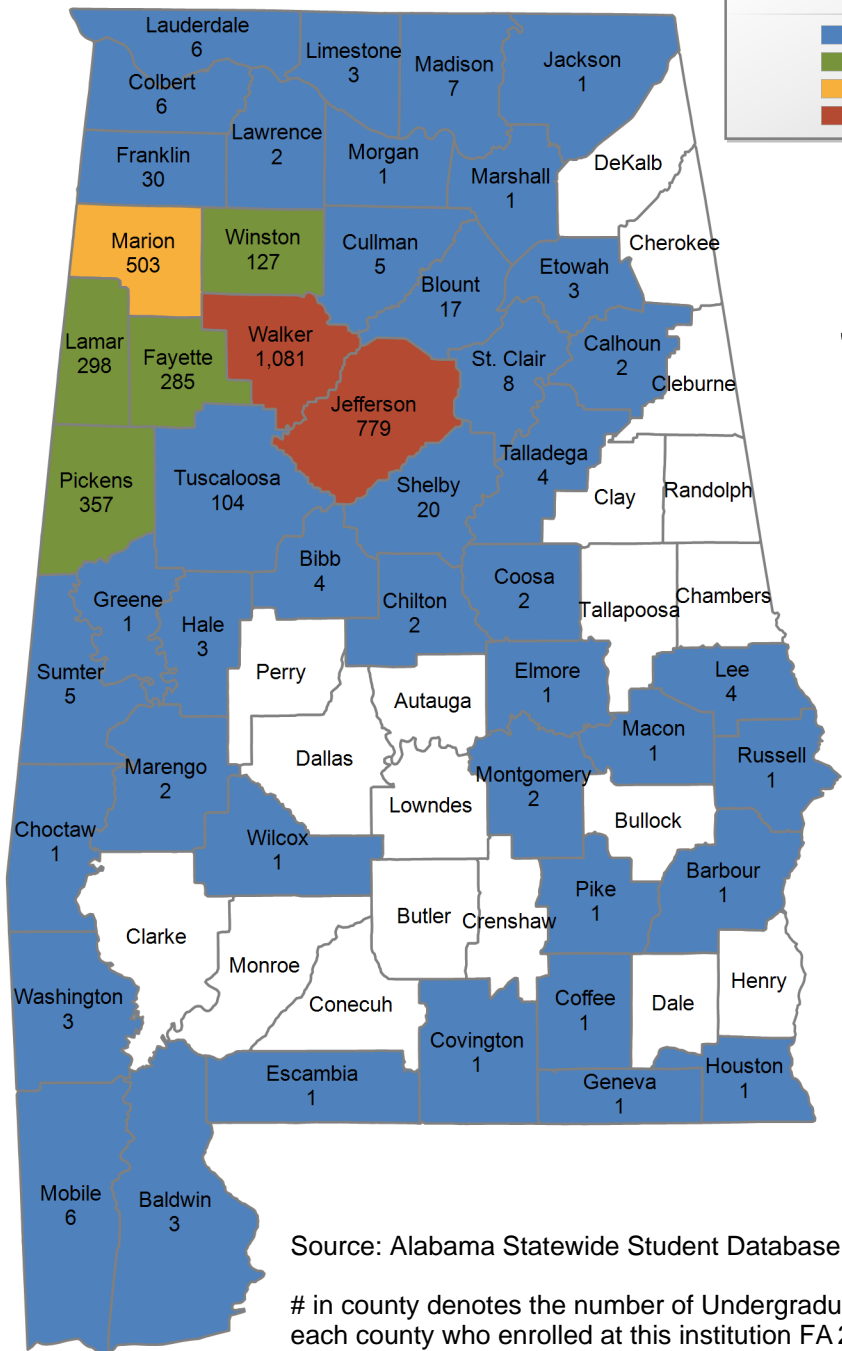

147 student(s) with an 'UNKNOWN' county is(are) not depicted on this map.

Bevill State Community College

UNDERGRADUATE ENROLLMENT ONLY

UNDERGRADUATE STUDENTS

Total: 3,946
From Alabama: 3,846

Source: Alabama Statewide Student Database

in county denotes the number of Undergraduate students from each county who enrolled at this institution FA 2023.