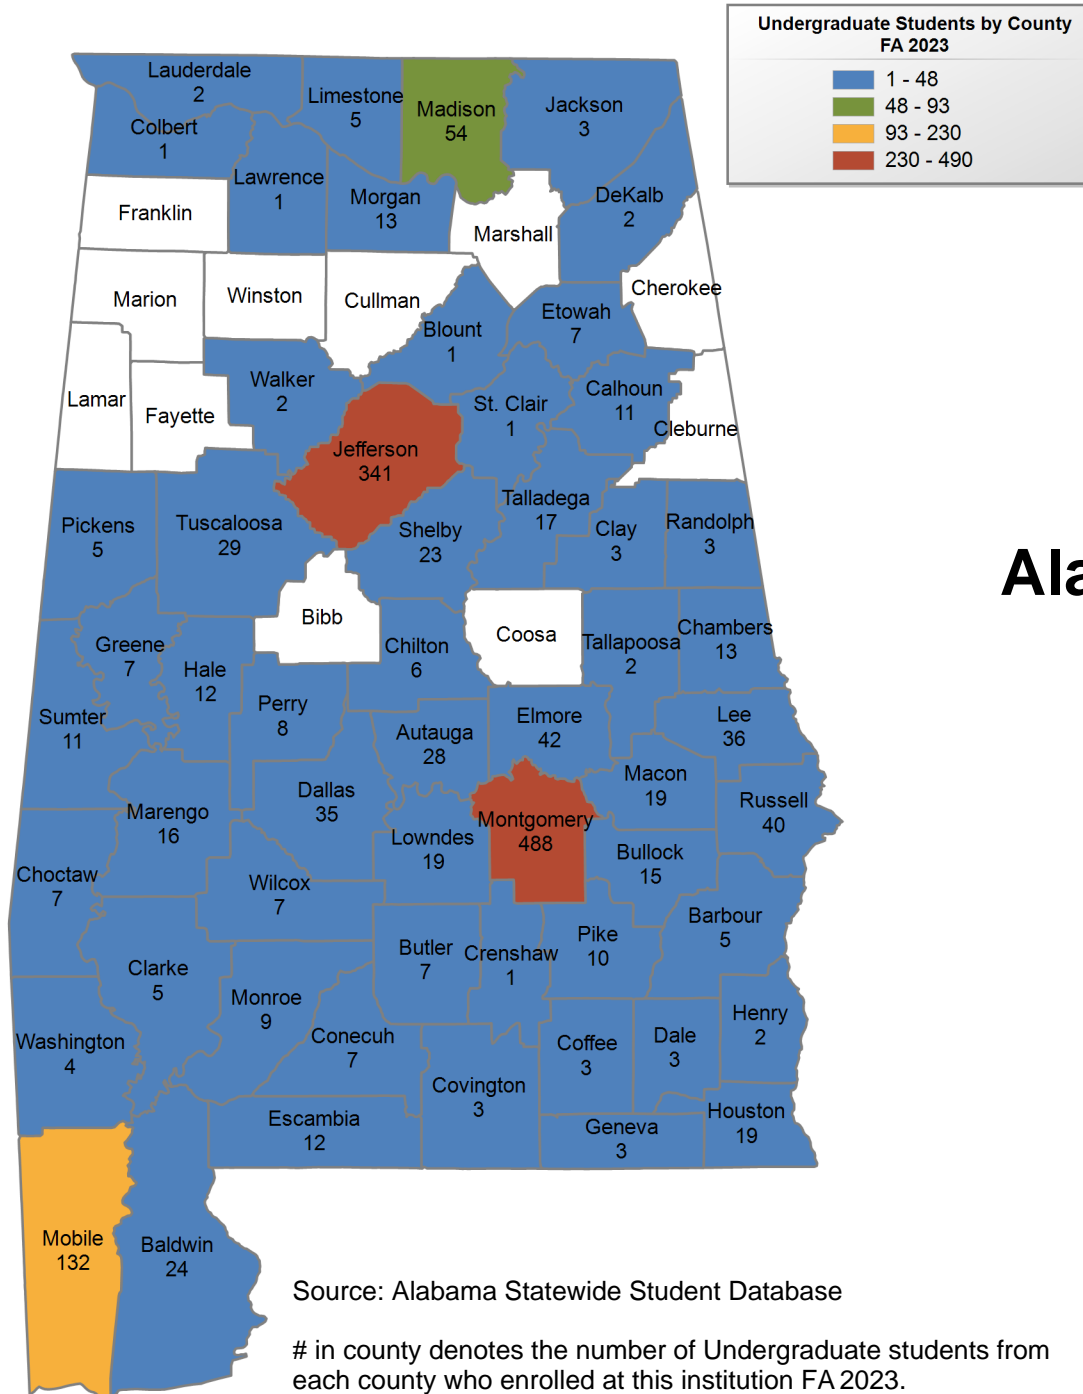

Alabama A&M University

UNDERGRADUATE ENROLLMENT ONLY

UNDERGRADUATE STUDENTS

Total: 5,845
From Alabama: 2,020

Source: Alabama Statewide Student Database

in county denotes the number of Undergraduate students from each county who enrolled at this institution FA 2023.