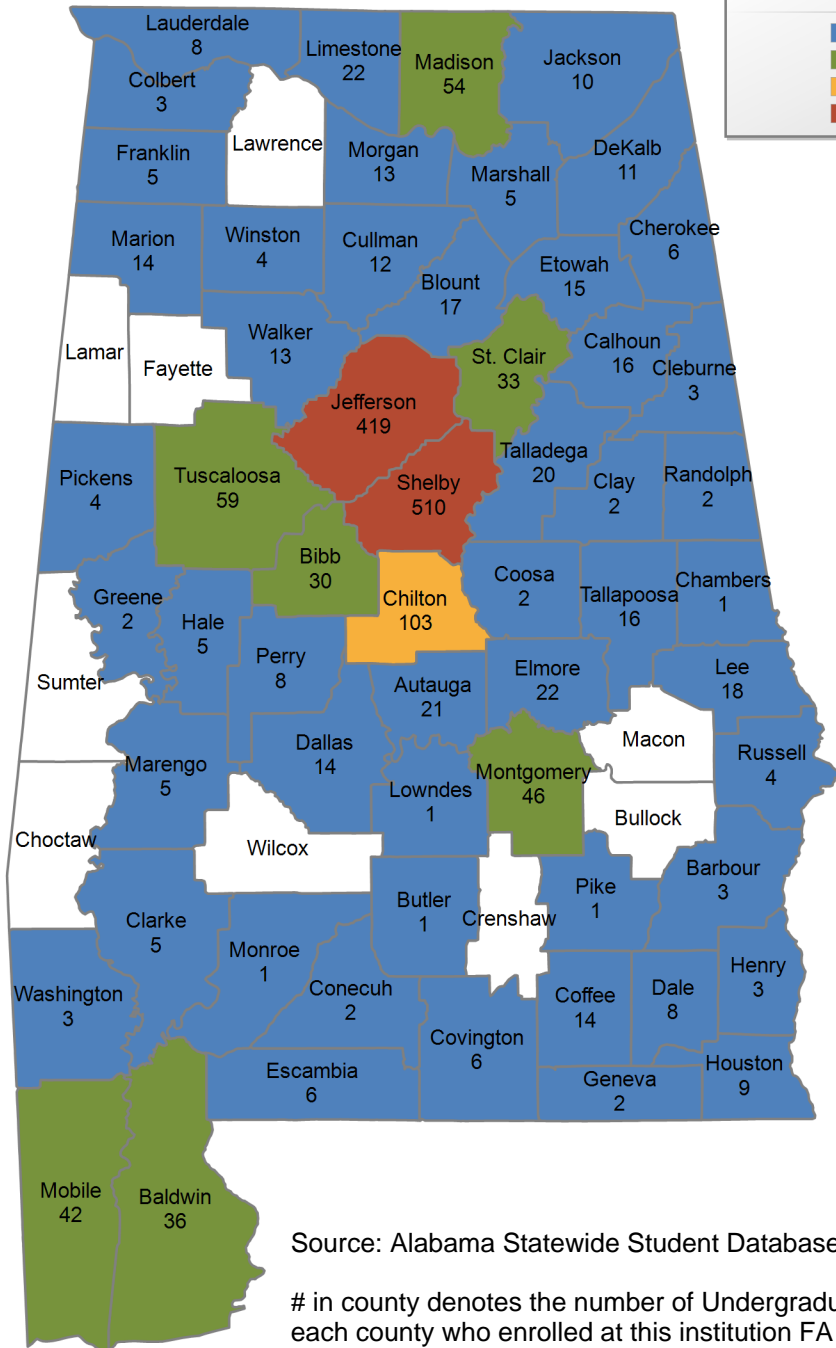

in county denotes the number of Undergraduate students from each county who enrolled at this institution FA 2023.

110 student(s) with an 'UNKNOWN' county is(are) not depicted on this map.

University of Montevallo