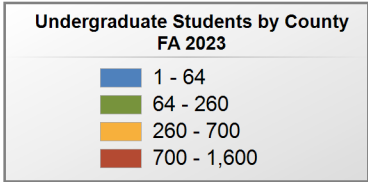

521 student(s) with an 'UNKNOWN' county is(are) not depicted on this map.

Gadsden State Community College

UNDERGRADUATE ENROLLMENT ONLY

UNDERGRADUATE STUDENTS

Total: 4,729
From Alabama: 4,554

Source: Alabama Statewide Student Database

in county denotes the number of Undergraduate students from each county who enrolled at this institution FA 2023.