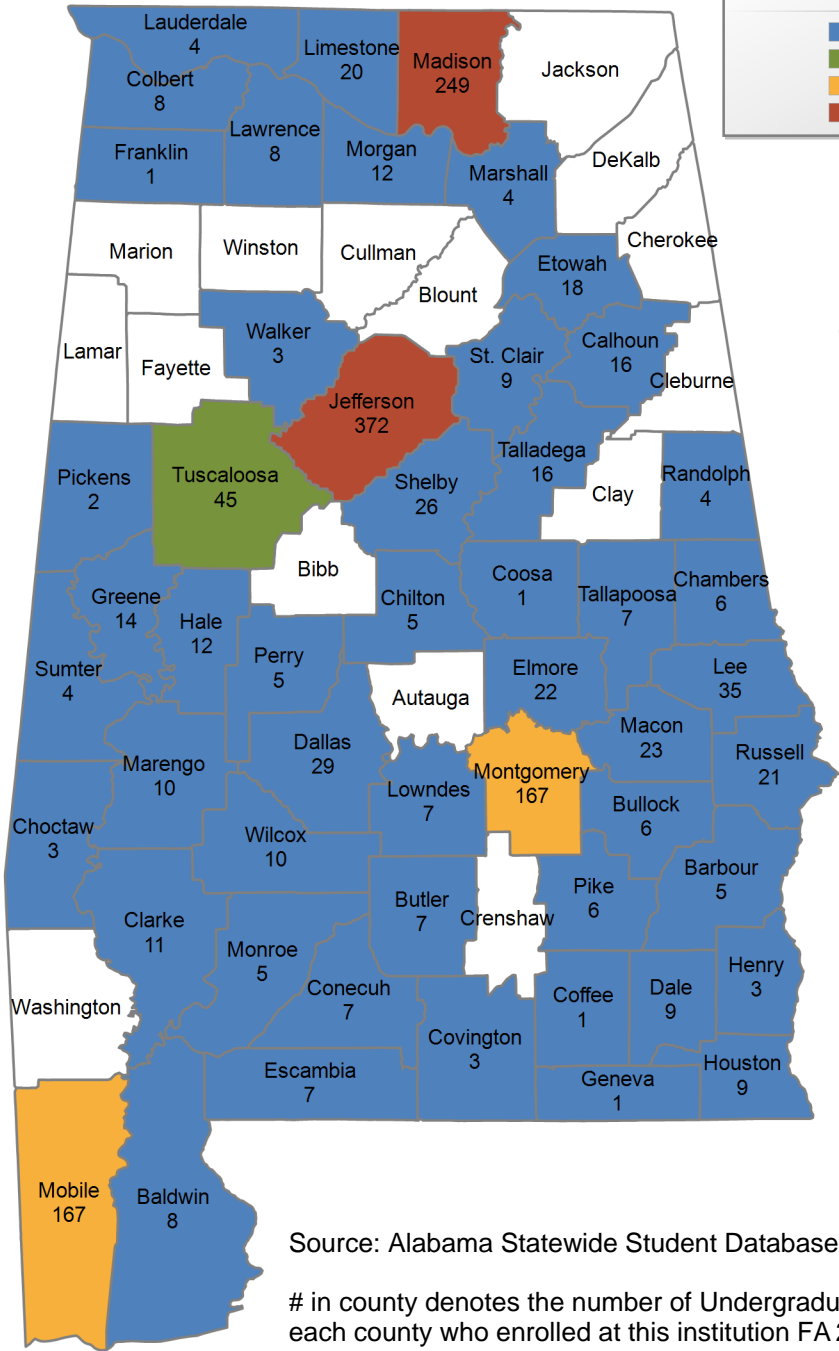

567 student(s) with an 'UNKNOWN' county is(are) not depicted on this map.

Alabama A&M University

UNDERGRADUATE ENROLLMENT ONLY

UNDERGRADUATE STUDENTS

Total: 5,845
From Alabama: 2,020

Source: Alabama Statewide Student Database

in county denotes the number of Undergraduate students from each county who enrolled at this institution FA 2023.