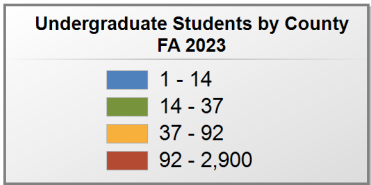

Bevill State Community College

UNDERGRADUATE ENROLLMENT ONLY

UNDERGRADUATE STUDENTS

Total: 3,946
From Alabama: 3,846

Source: Alabama Statewide Student Database

in county denotes the number of Undergraduate students from each county who enrolled at this institution FA 2023.