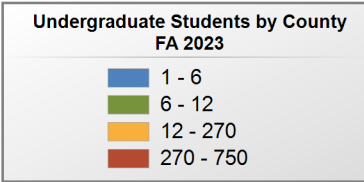

UNDERGRADUATE ENROLLMENT ONLY

UNDERGRADUATE STUDENTS

Total: 1,910
From Alabama: 1,869

Source: Alabama Statewide Student Database

in county denotes the number of Undergraduate students from each county who enrolled at this institution FA 2023.