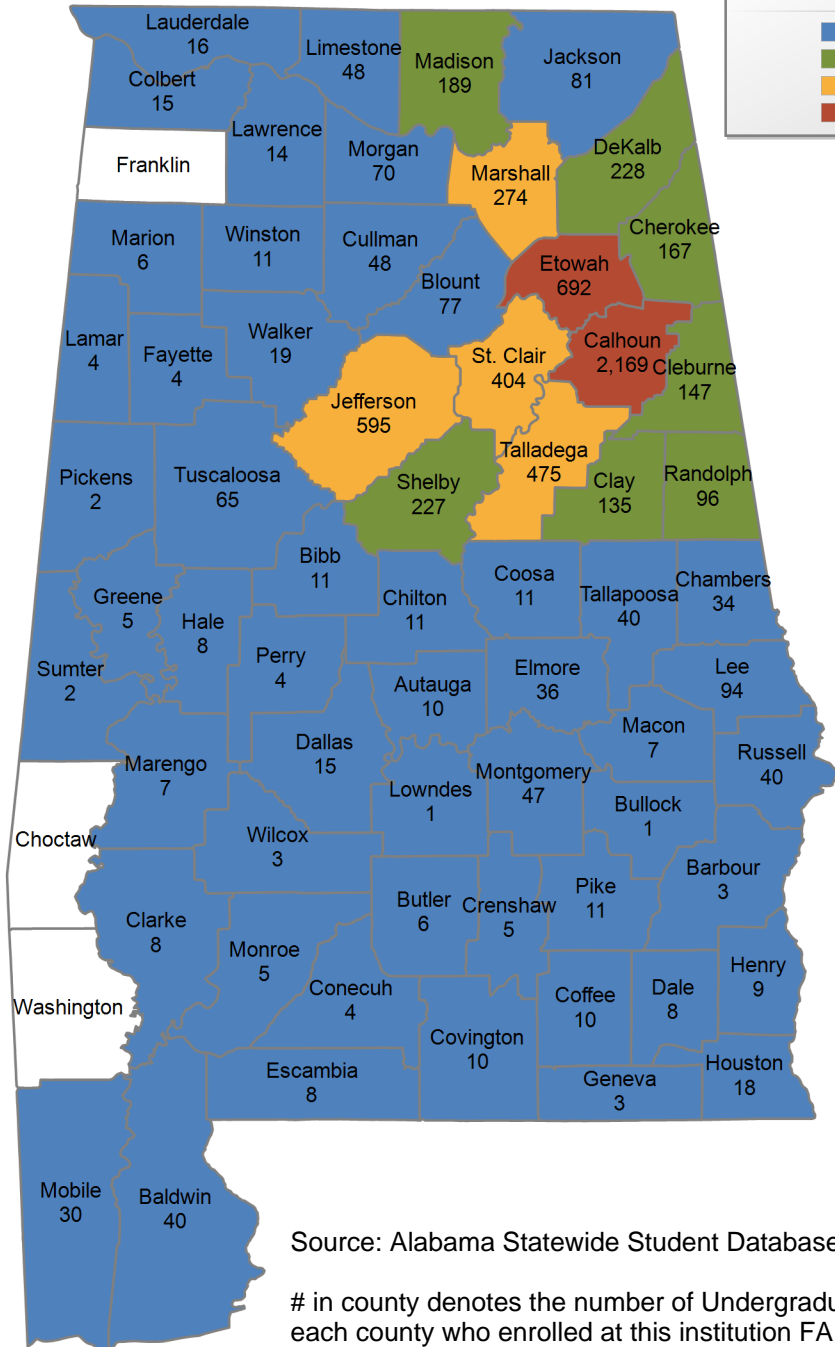

232 student(s) with an 'UNKNOWN' county is(are) not depicted on this map.

Jacksonville State University

UNDERGRADUATE ENROLLMENT ONLY

UNDERGRADUATE STUDENTS

Total: 8,378
From Alabama: 7,075

Source: Alabama Statewide Student Database

in county denotes the number of Undergraduate students from each county who enrolled at this institution FA 2023.