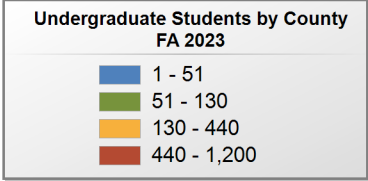

Auburn University

UNDERGRADUATE ENROLLMENT ONLY

UNDERGRADUATE STUDENTS

Total: 26,874
From Alabama: 15,452

Source: Alabama Statewide Student Database

in county denotes the number of Undergraduate students from each county who enrolled at this institution FA 2023.