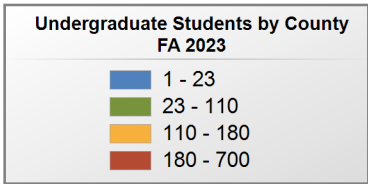

UNDERGRADUATE ENROLLMENT ONLY

UNDERGRADUATE STUDENTS

Total: 6,023
From Alabama: 5,887

Source: Alabama Statewide Student Database

in county denotes the number of Undergraduate students from each county who enrolled at this institution FA 2023.