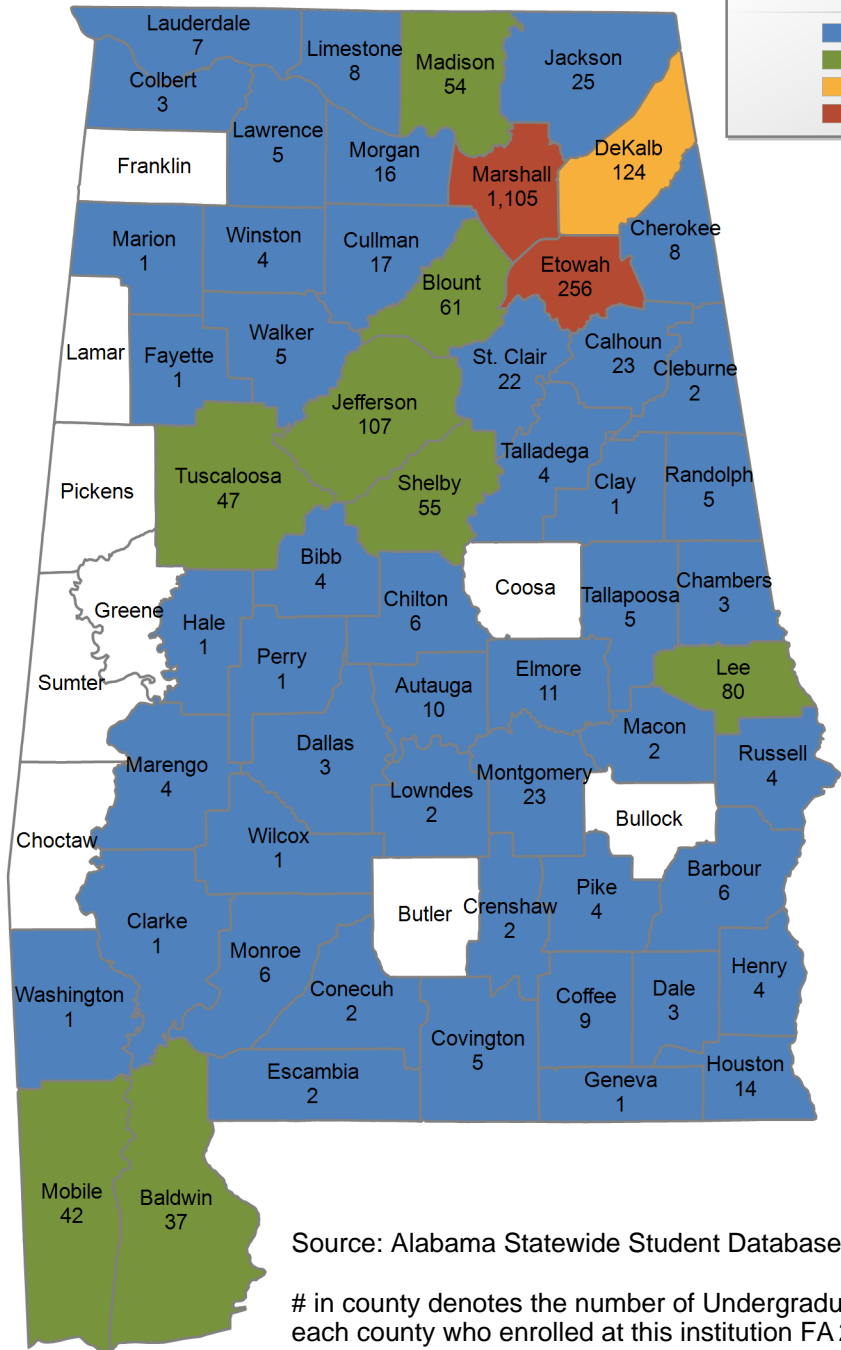

322 student(s) with an 'UNKNOWN' county is(are) not depicted on this map.

Snead State Community College

UNDERGRADUATE ENROLLMENT ONLY

UNDERGRADUATE STUDENTS

Total: 2,767
From Alabama: 2,587

Source: Alabama Statewide Student Database
in county denotes the number of Undergraduate students from each county who enrolled at this institution FA 2023.