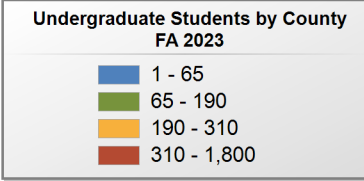

322 student(s) with an 'UNKNOWN' county is(are) not depicted on this map.

Snead State Community College

UNDERGRADUATE ENROLLMENT ONLY

UNDERGRADUATE STUDENTS

Total: 2,767
From Alabama: 2,587

Source: Alabama Statewide Student Database
 # in county denotes the number of Undergraduate students from each county who enrolled at this institution FA 2023.