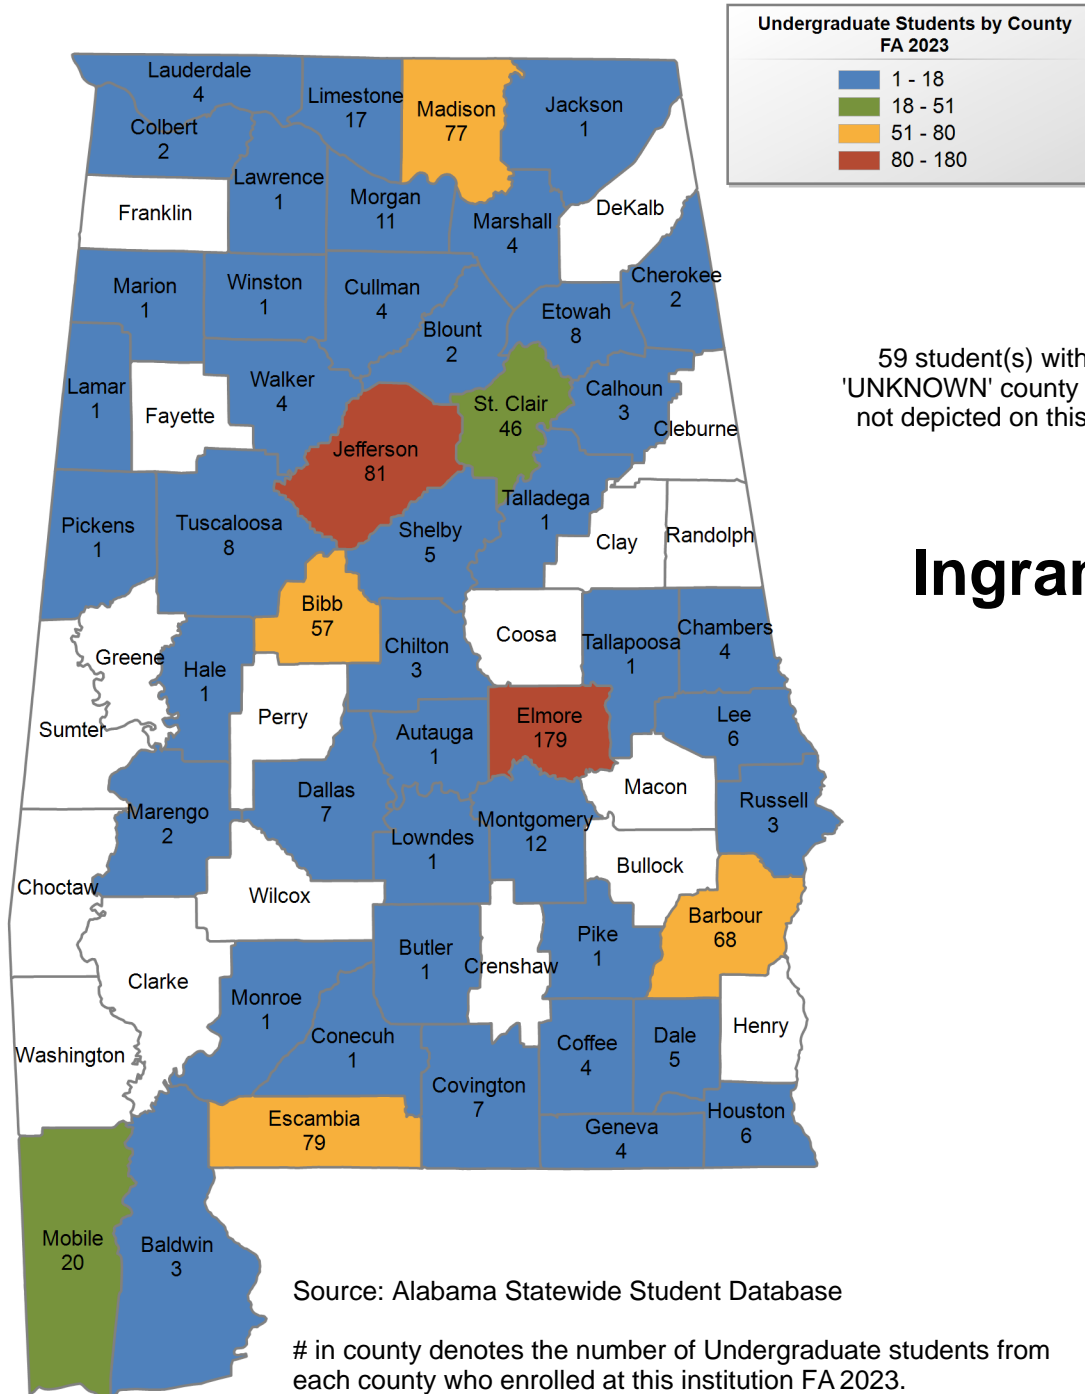

UNDERGRADUATE ENROLLMENT ONLY

UNDERGRADUATE STUDENTS

Total: 4,729
From Alabama: 4,554

Source: Alabama Statewide Student Database

in county denotes the number of Undergraduate students from each county who enrolled at this institution FA 2023.