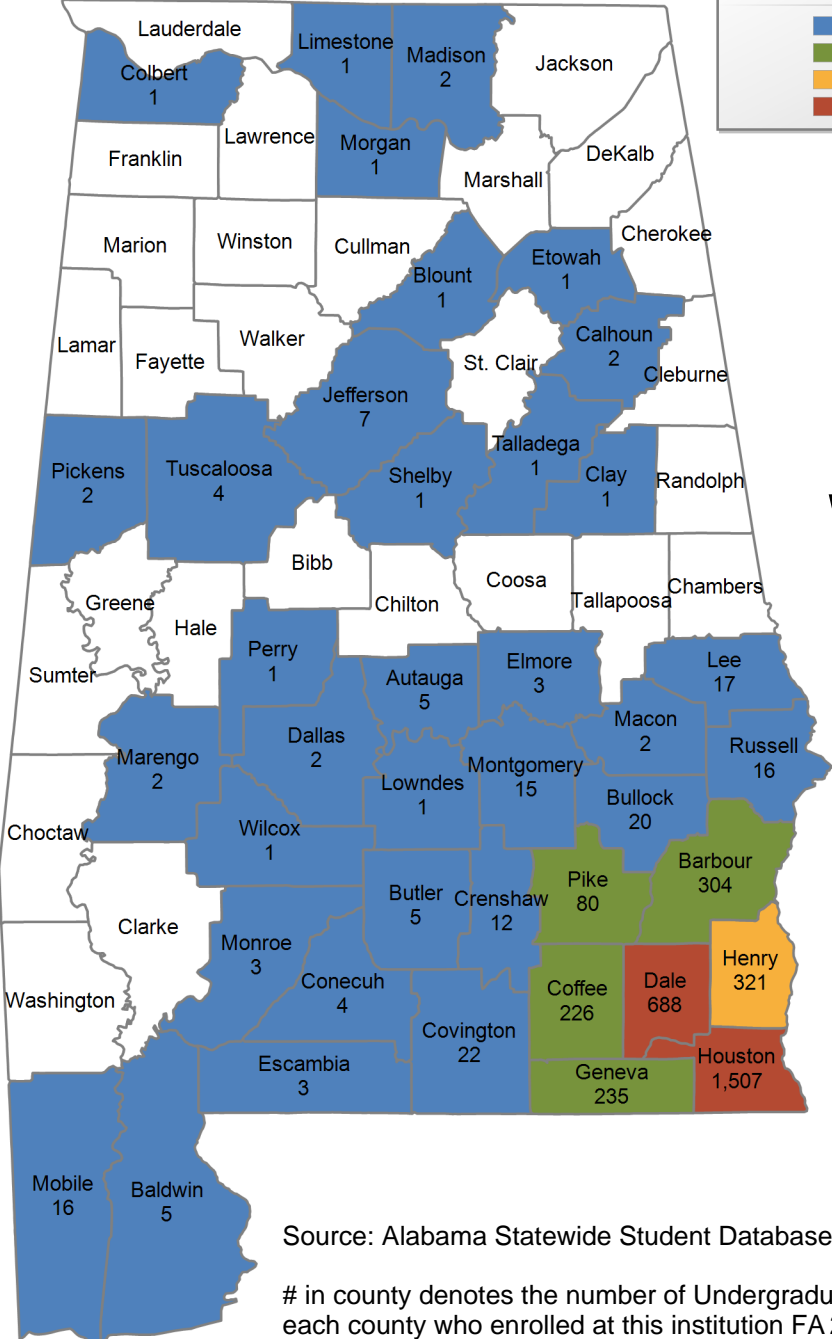

UNDERGRADUATE ENROLLMENT ONLY

UNDERGRADUATE STUDENTS

Total: 1,907
From Alabama: 1,890

Source: Alabama Statewide Student Database

in county denotes the number of Undergraduate students from each county who enrolled at this institution FA 2023.