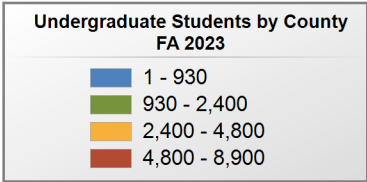

UNDERGRADUATE ENROLLMENT ONLY

UNDERGRADUATE STUDENTS

Total: 2,630
From Alabama: 1,830

Source: Alabama Statewide Student Database

in county denotes the number of Undergraduate students from each county who enrolled at this institution FA 2023.