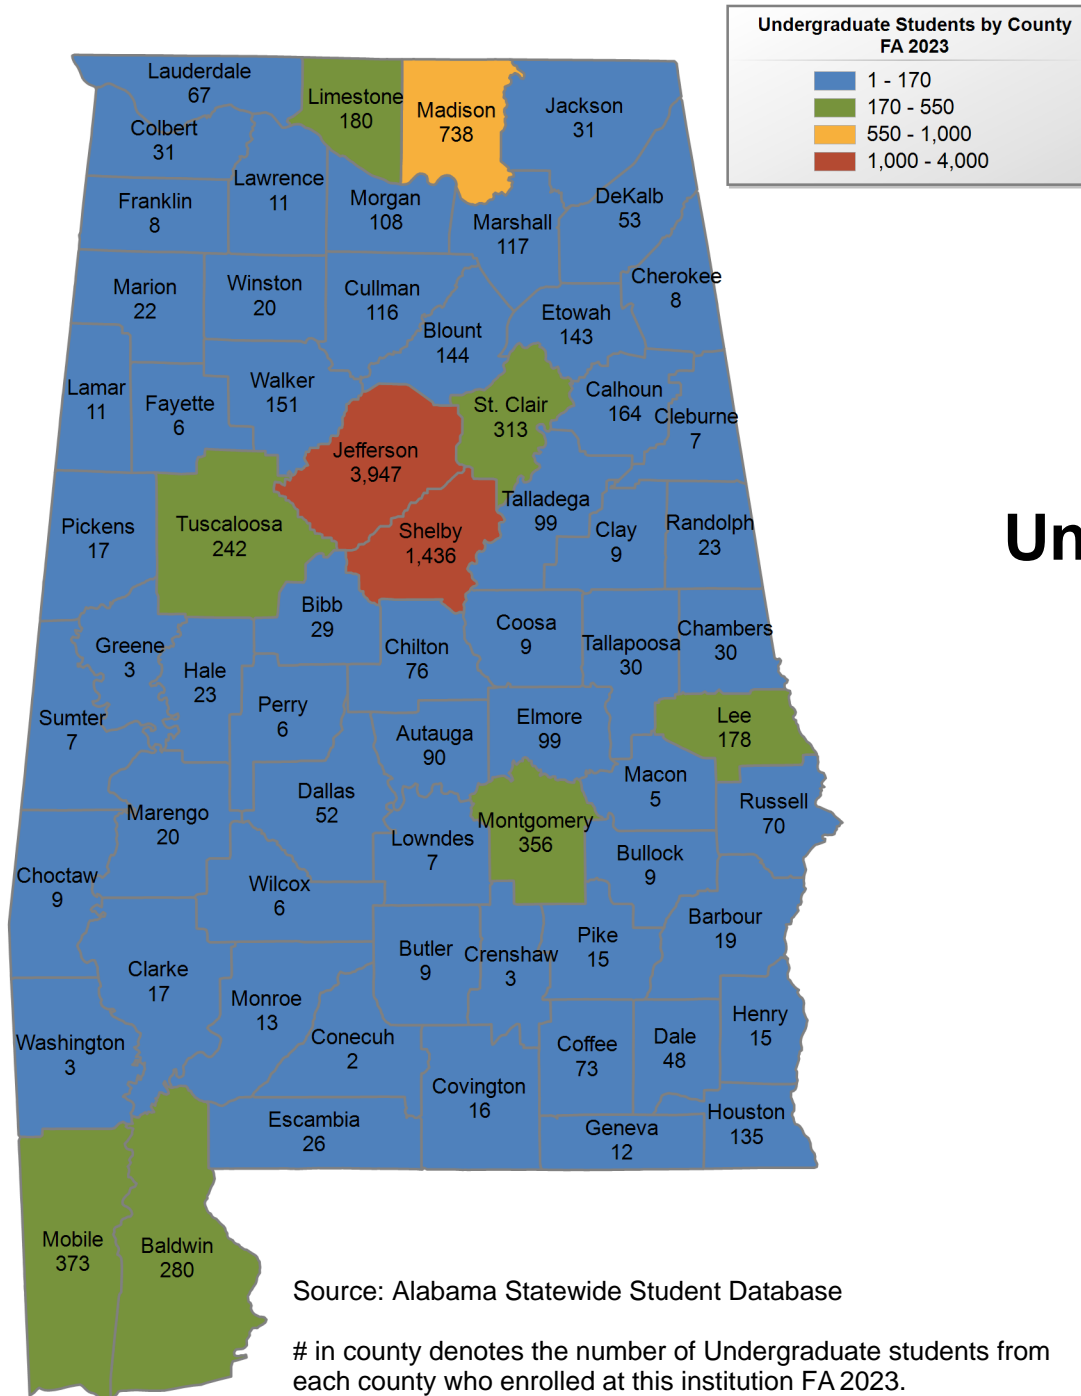

University of Alabama at Birmingham

UNDERGRADUATE ENROLLMENT ONLY

UNDERGRADUATE STUDENTS

Total: 12,405
From Alabama: 10,395

Source: Alabama Statewide Student Database

in county denotes the number of Undergraduate students from each county who enrolled at this institution FA 2023.