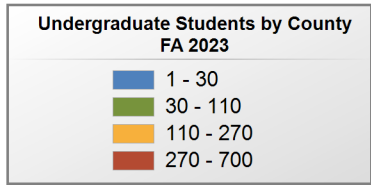

Alabama State University

UNDERGRADUATE ENROLLMENT ONLY

UNDERGRADUATE STUDENTS

Total: 3,322
From Alabama: 1,584

Source: Alabama Statewide Student Database

in county denotes the number of Undergraduate students from each county who enrolled at this institution FA 2023.