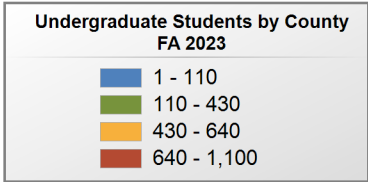

147 student(s) with an 'UNKNOWN' county is(are) not depicted on this map.

Bevill State Community College

UNDERGRADUATE ENROLLMENT ONLY

UNDERGRADUATE STUDENTS

Total: 3,946
From Alabama: 3,846

Source: Alabama Statewide Student Database

in county denotes the number of Undergraduate students from each county who enrolled at this institution FA 2023.