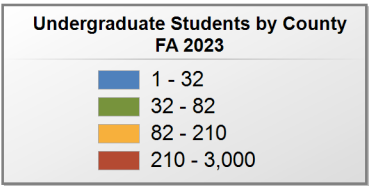

in county denotes the number of Undergraduate students from each county who enrolled at this institution FA 2023.

138 student(s) with an 'UNKNOWN' county is(are) not depicted on this map.

Shelton State Community College