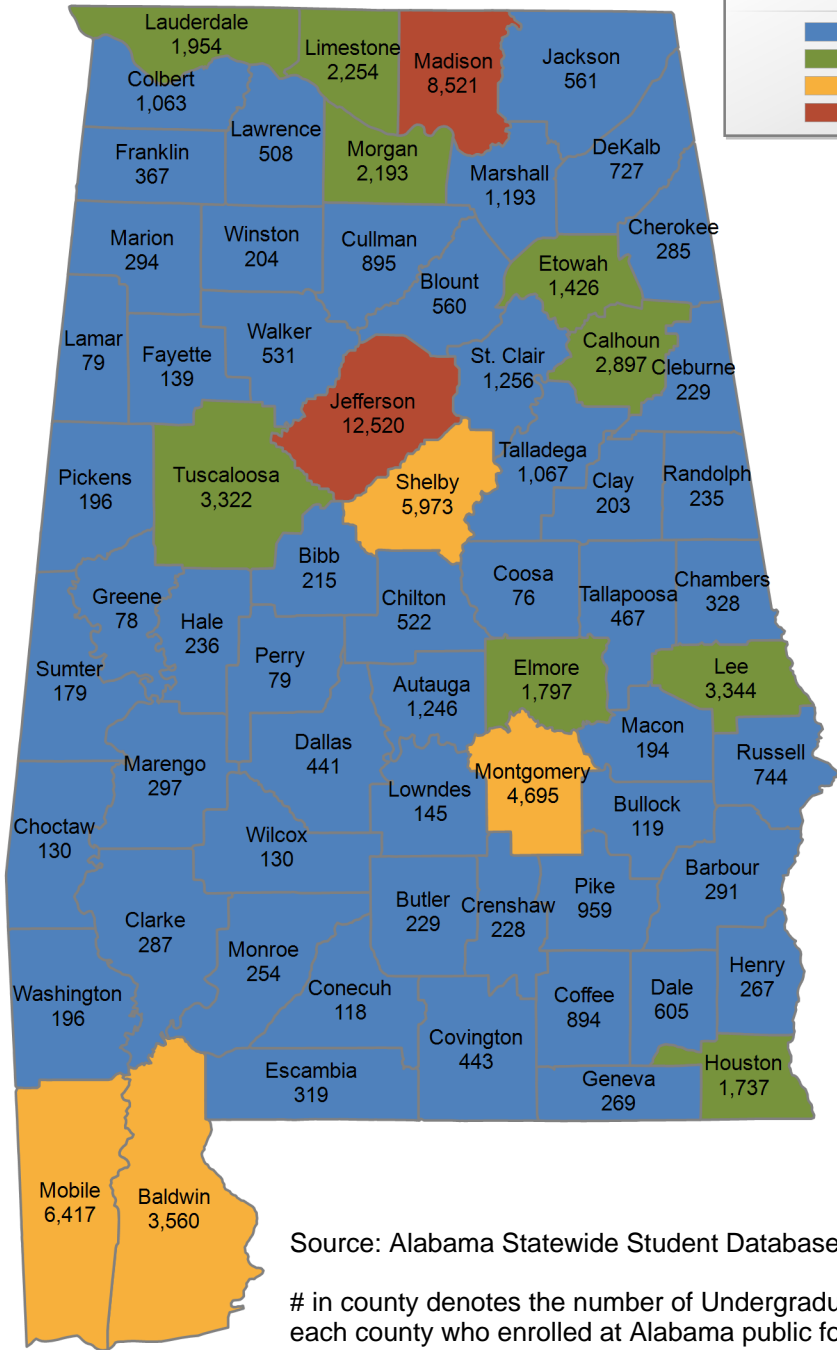

967 student(s) with an 'UNKNOWN' county is(are) not depicted on this map.

ALL ALABAMA PUBLIC 4-YEAR INSTITUTIONS

UNDERGRADUATE ENROLLMENT ONLY

UNDERGRADUATE STUDENTS

Total: 135,417
From Alabama: 85,154

Source: Alabama Statewide Student Database

in county denotes the number of Undergraduate students from each county who enrolled at Alabama public four-year institutions FA2023.