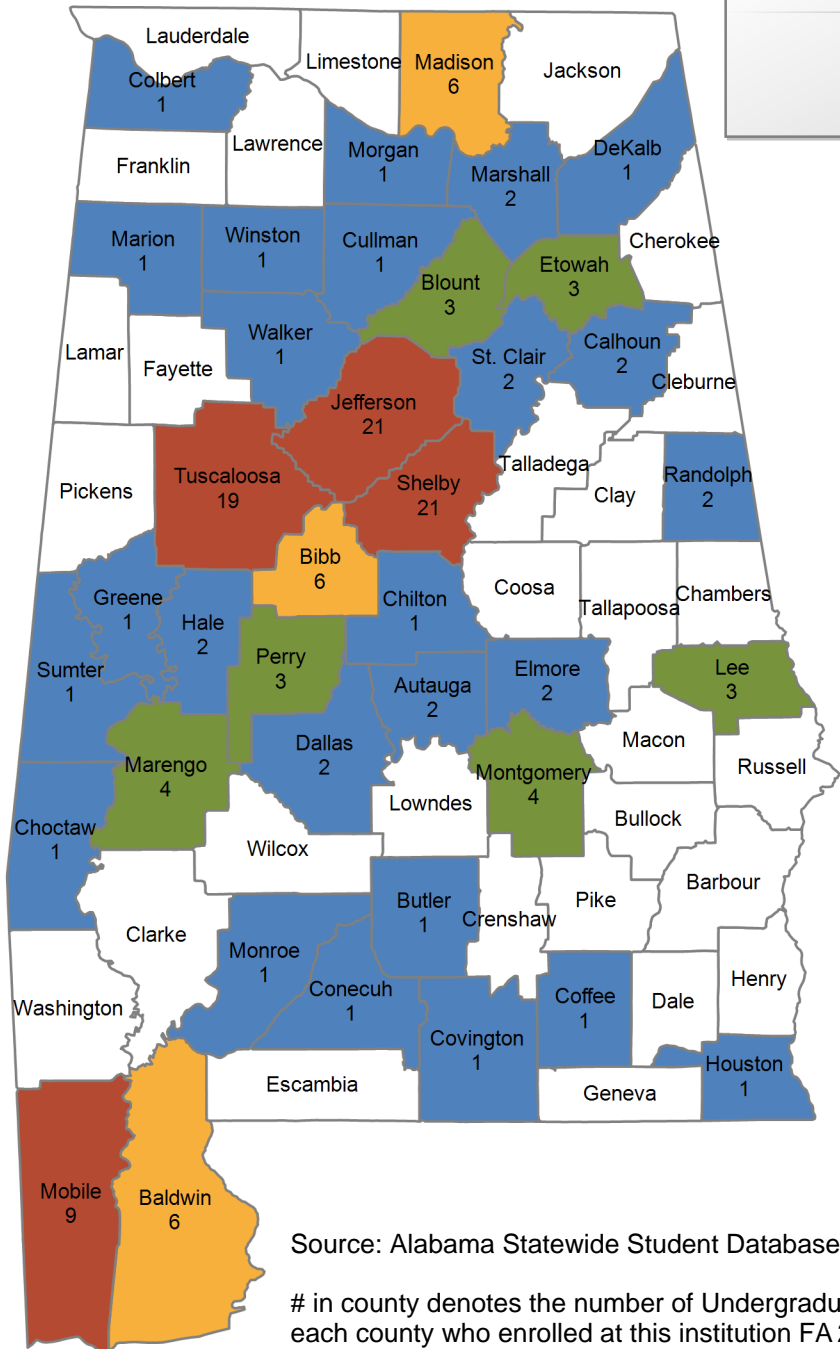

13 student(s) with an 'UNKNOWN' county is(are) not depicted on this map.

Marion Military Institute

UNDERGRADUATE ENROLLMENT ONLY

UNDERGRADUATE STUDENTS

Total: 308
From Alabama: 154

Source: Alabama Statewide Student Database

in county denotes the number of Undergraduate students from each county who enrolled at this institution FA 2023.