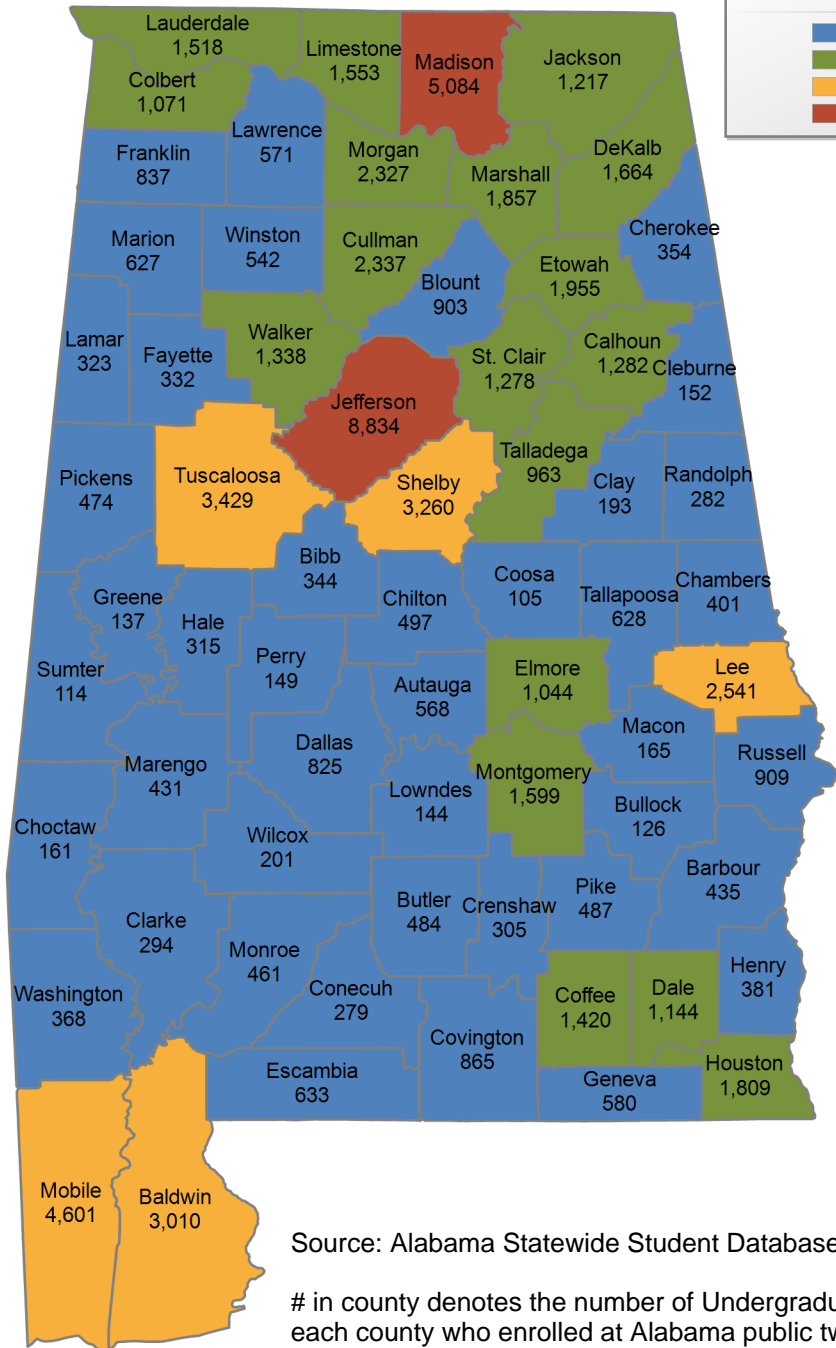

4,563 student(s) with an 'UNKNOWN' county is(are) not depicted on this map.

ALL ALABAMA PUBLIC 2-YEAR INSTITUTIONS

UNDERGRADUATE ENROLLMENT ONLY

UNDERGRADUATE STUDENTS

Total: 83,380
From Alabama: 80,080

Source: Alabama Statewide Student Database

in county denotes the number of Undergraduate students from each county who enrolled at Alabama public two-year institutions FA2023.