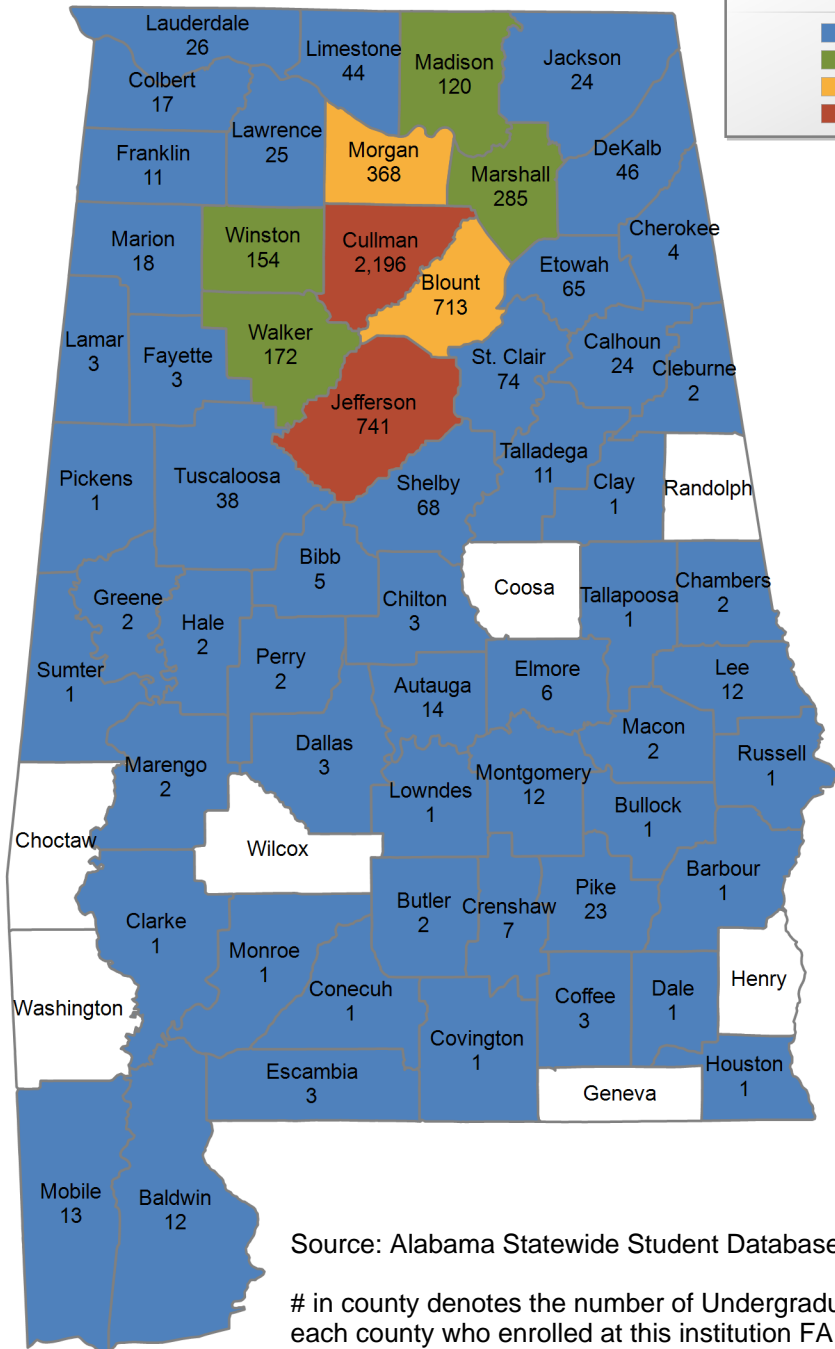

in county denotes the number of Undergraduate students from each county who enrolled at this institution FA 2023.

491 student(s) with an 'UNKNOWN' county is(are) not depicted on this map.

Wallace State Community College Hanceville