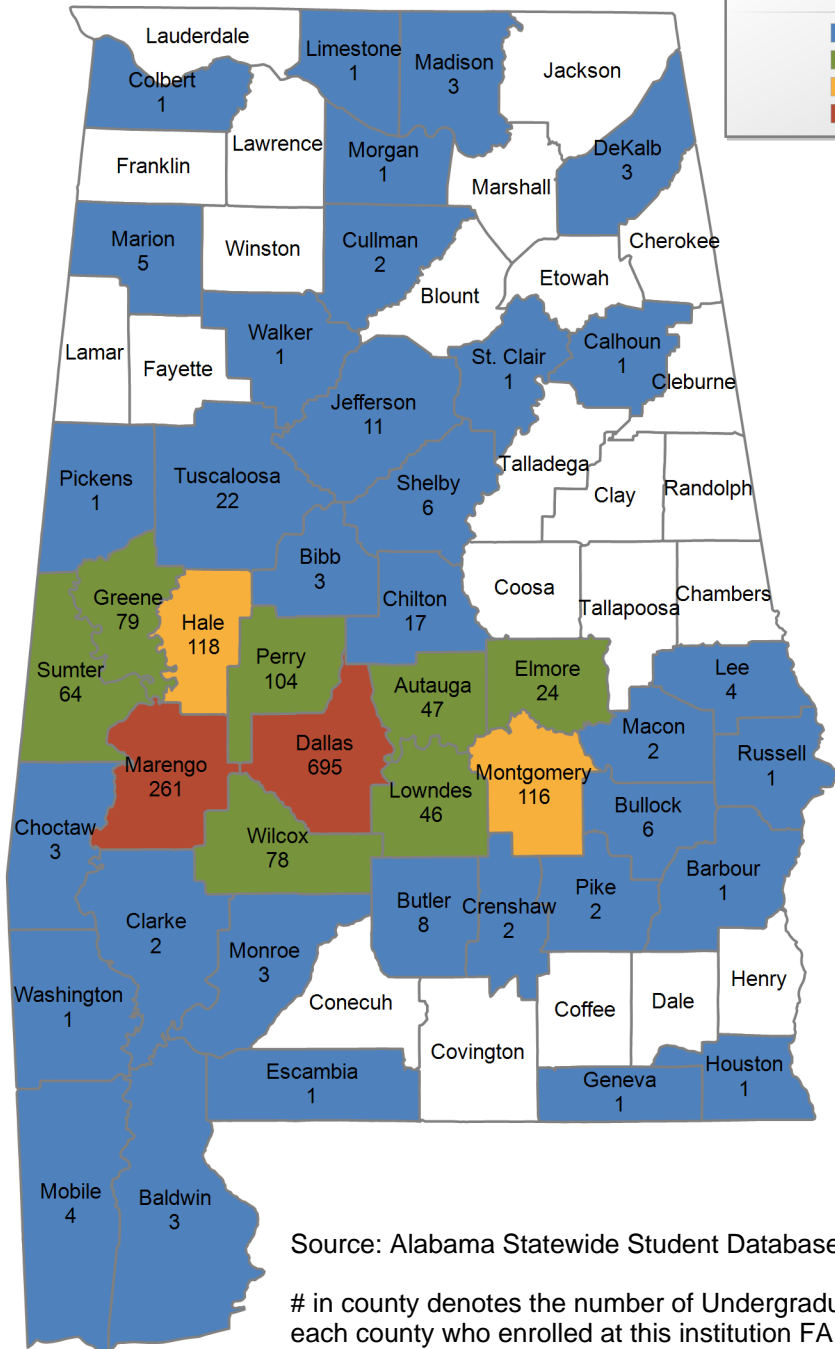

154 student(s) with an 'UNKNOWN' county is(are) not depicted on this map.

Wallace State Community College Selma

UNDERGRADUATE ENROLLMENT ONLY

UNDERGRADUATE STUDENTS

Total:	1,935
From Alabama:	1,910

Source: Alabama Statewide Student Database

in county denotes the number of Undergraduate students from each county who enrolled at this institution FA 2023.