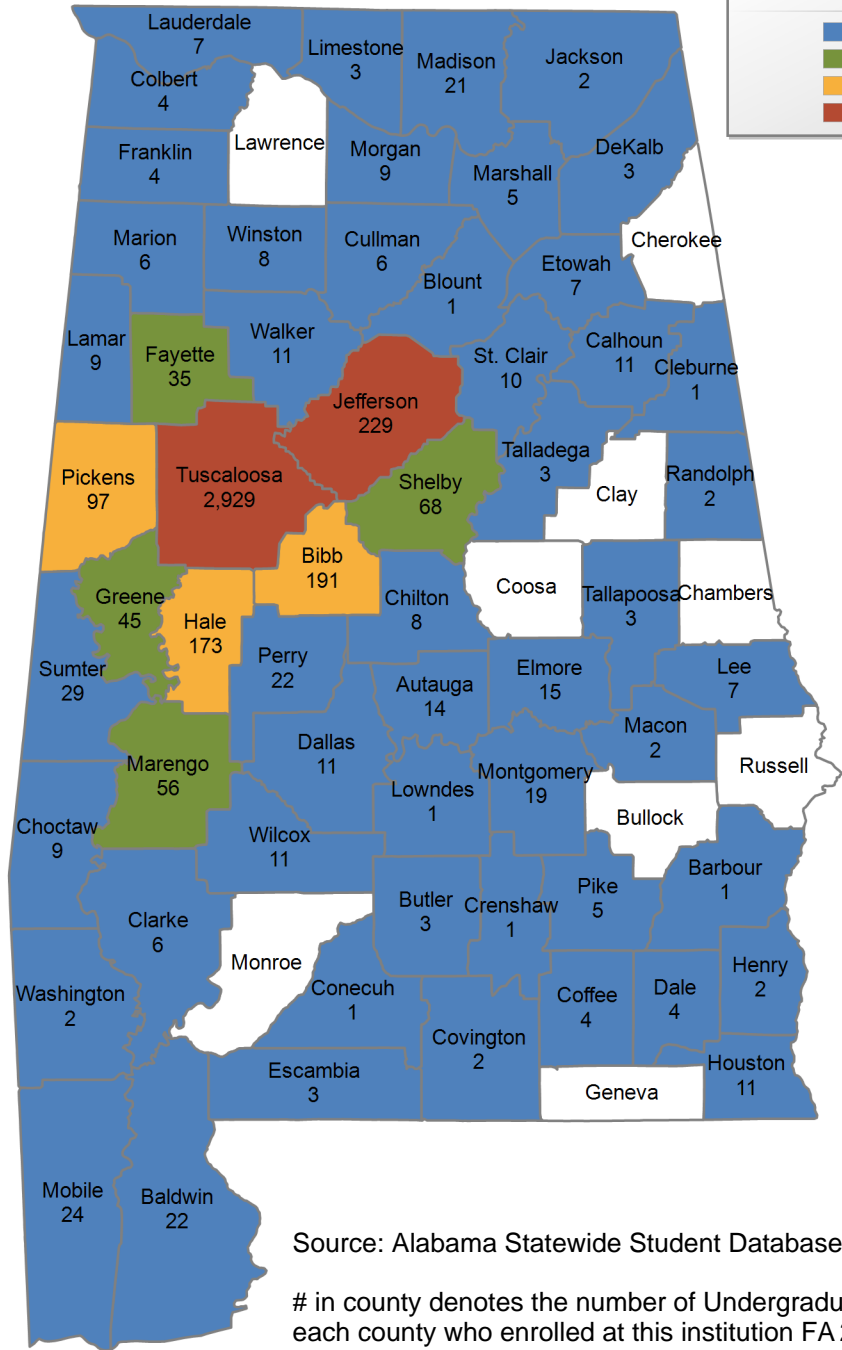

in county denotes the number of Undergraduate students from each county who enrolled at this institution FA 2023.

138 student(s) with an 'UNKNOWN' county is(are) not depicted on this map.

Shelton State Community College