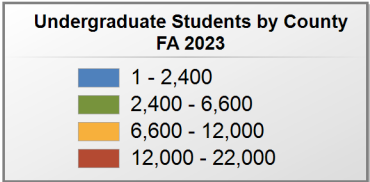

INSTITUTIONAL STUDENT PROFILES FALL 2023

ALABAMA COMMISSION ON HIGHER EDUCATION

COUNTY MAPS

Source: Alabama Statewide Student Database

<https://www.ache.edu>

5,530 student(s) with an 'UNKNOWN' county is(are) not depicted on this map.

ALL ALABAMA PUBLIC INSTITUTIONS

UNDERGRADUATE ENROLLMENT ONLY

UNDERGRADUATE STUDENTS

Total: 218,797
From Alabama: 165,234

Source: Alabama Statewide Student Database

in county denotes the number of Undergraduate students from each county who enrolled at Alabama public institutions FA 2023.