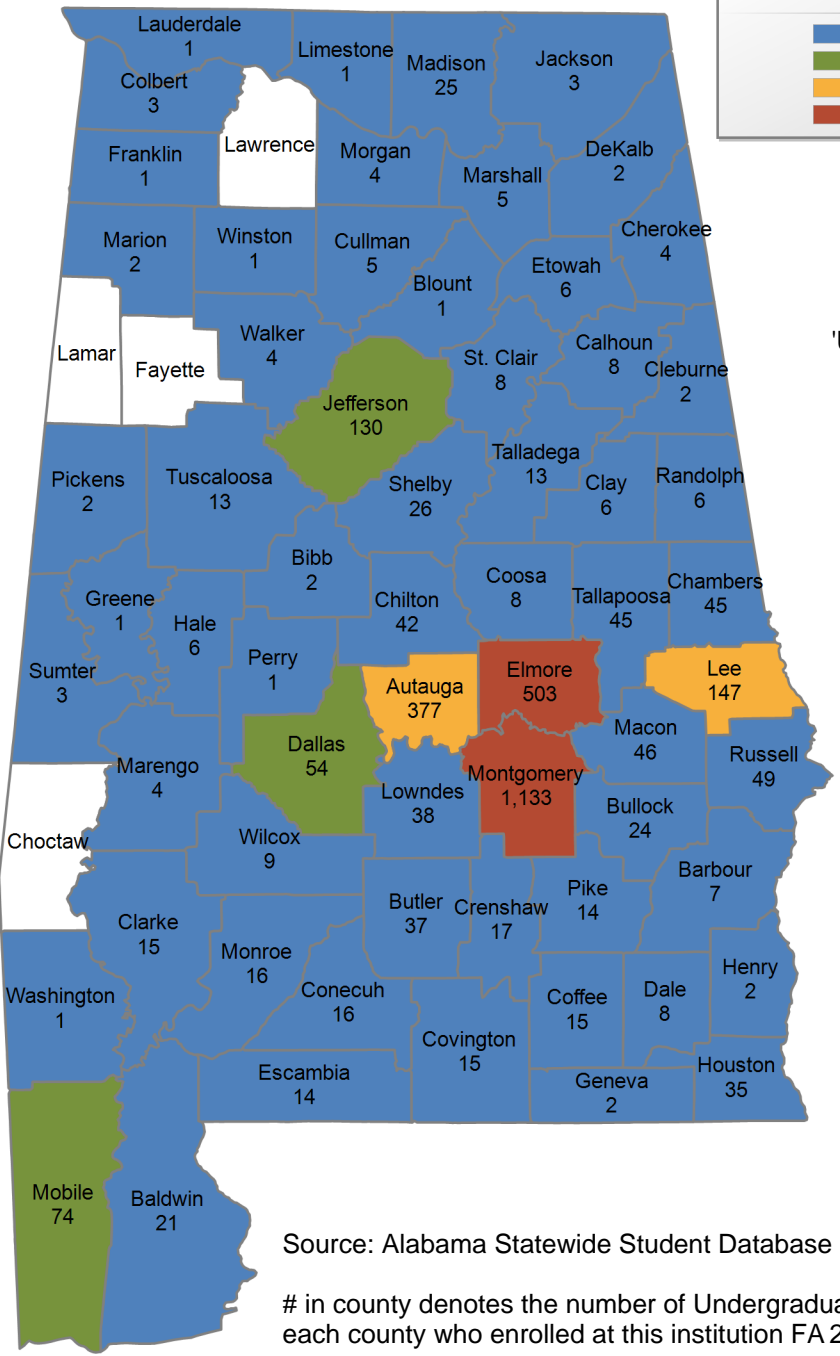

Auburn University

UNDERGRADUATE ENROLLMENT ONLY

UNDERGRADUATE STUDENTS

Total: 26,874
From Alabama: 15,452

Source: Alabama Statewide Student Database

in county denotes the number of Undergraduate students from each county who enrolled at this institution FA 2023.