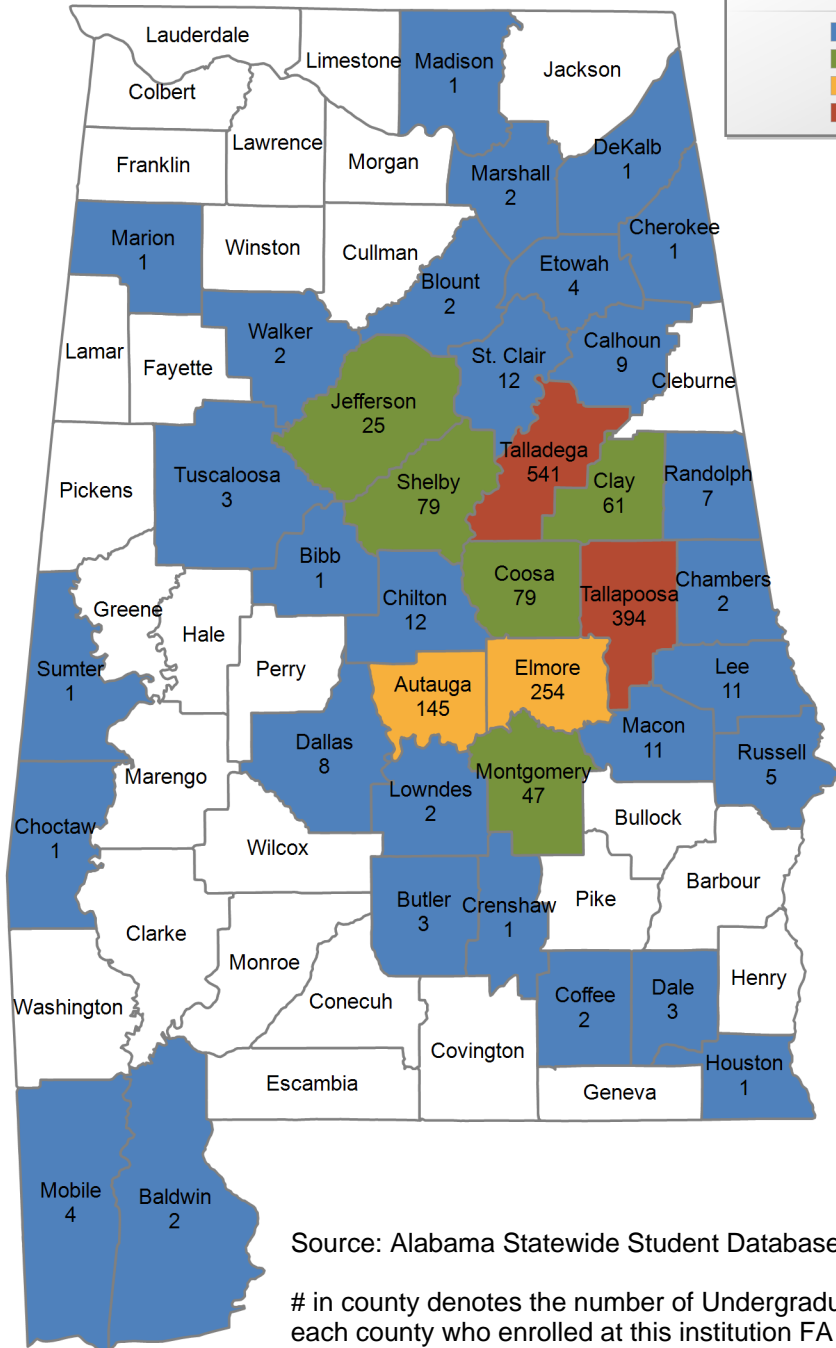

in county denotes the number of Undergraduate students from each county who enrolled at this institution FA 2023.

129 student(s) with an 'UNKNOWN' county is(are) not depicted on this map.

Central Alabama Community College