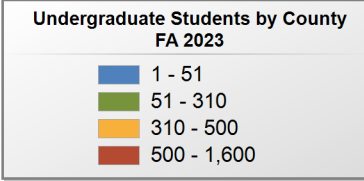

UNDERGRADUATE ENROLLMENT ONLY

UNDERGRADUATE STUDENTS

Total: 1,907
From Alabama: 1,890

Source: Alabama Statewide Student Database

in county denotes the number of Undergraduate students from each county who enrolled at this institution FA 2023.