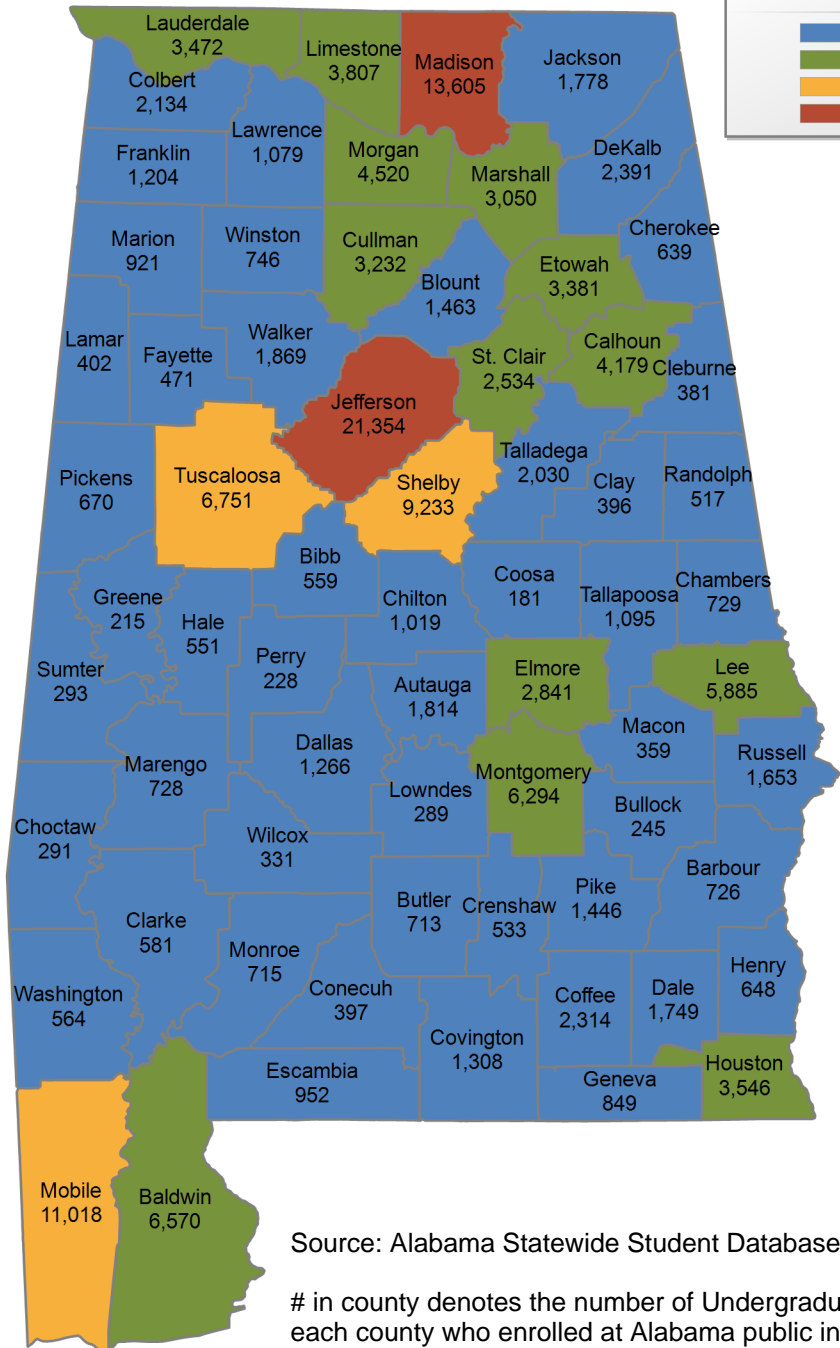

INSTITUTIONAL STUDENT PROFILES FALL 2023

ALABAMA COMMISSION ON HIGHER EDUCATION

COUNTY MAPS

Source: Alabama Statewide Student Database

<https://www.ache.edu>

5,530 student(s) with an 'UNKNOWN' county is(are) not depicted on this map.