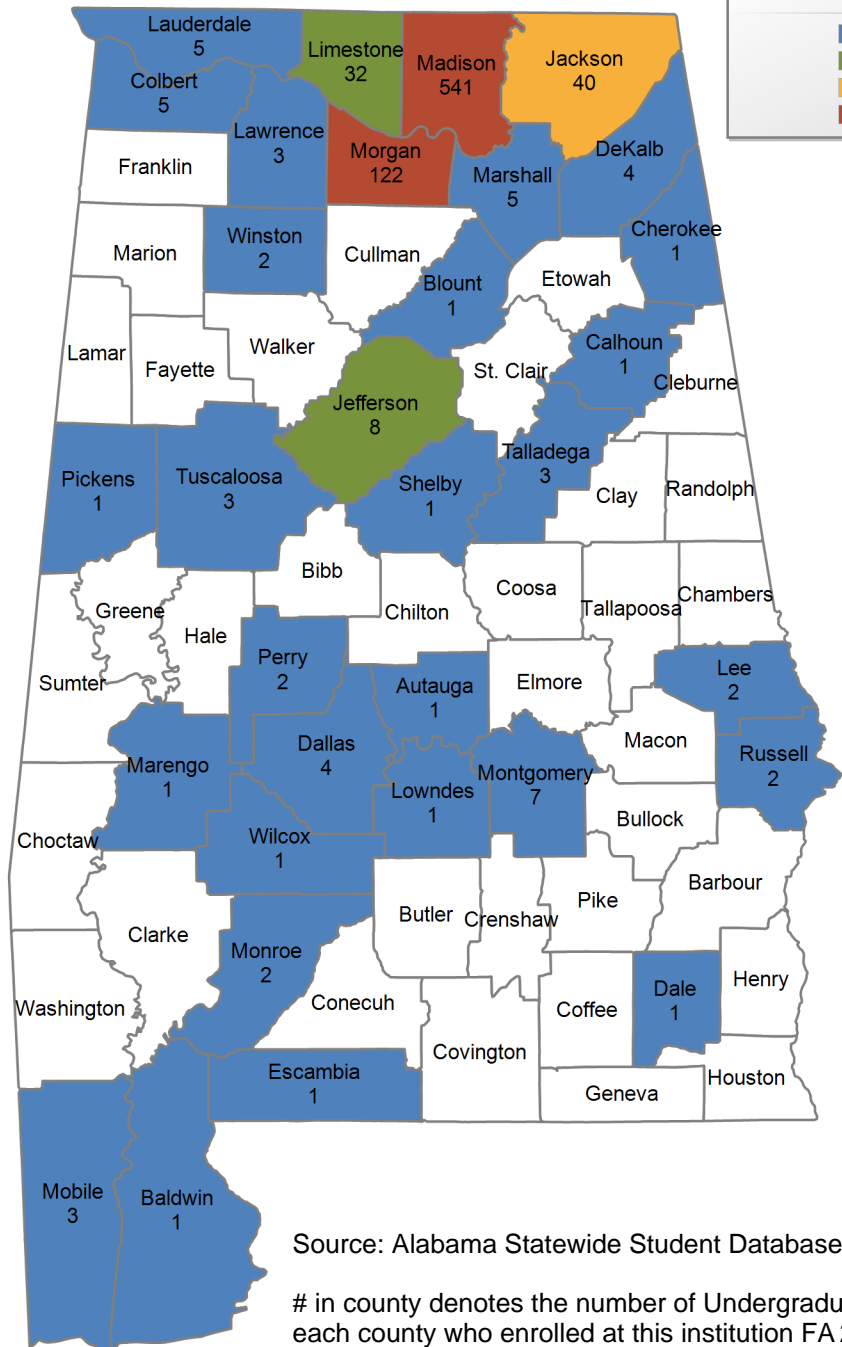

179 student(s) with an 'UNKNOWN' county is(are) not depicted on this map.

Drake State Community and Technical College

UNDERGRADUATE ENROLLMENT ONLY

UNDERGRADUATE STUDENTS

Total: 1,011
From Alabama: 986

Source: Alabama Statewide Student Database

in county denotes the number of Undergraduate students from each county who enrolled at this institution FA 2023.