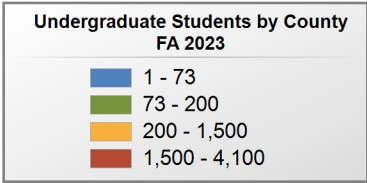

UNDERGRADUATE ENROLLMENT ONLY

UNDERGRADUATE STUDENTS

Total: 6,794
From Alabama: 6,518

Source: Alabama Statewide Student Database

in county denotes the number of Undergraduate students from each county who enrolled at this institution FA 2023.