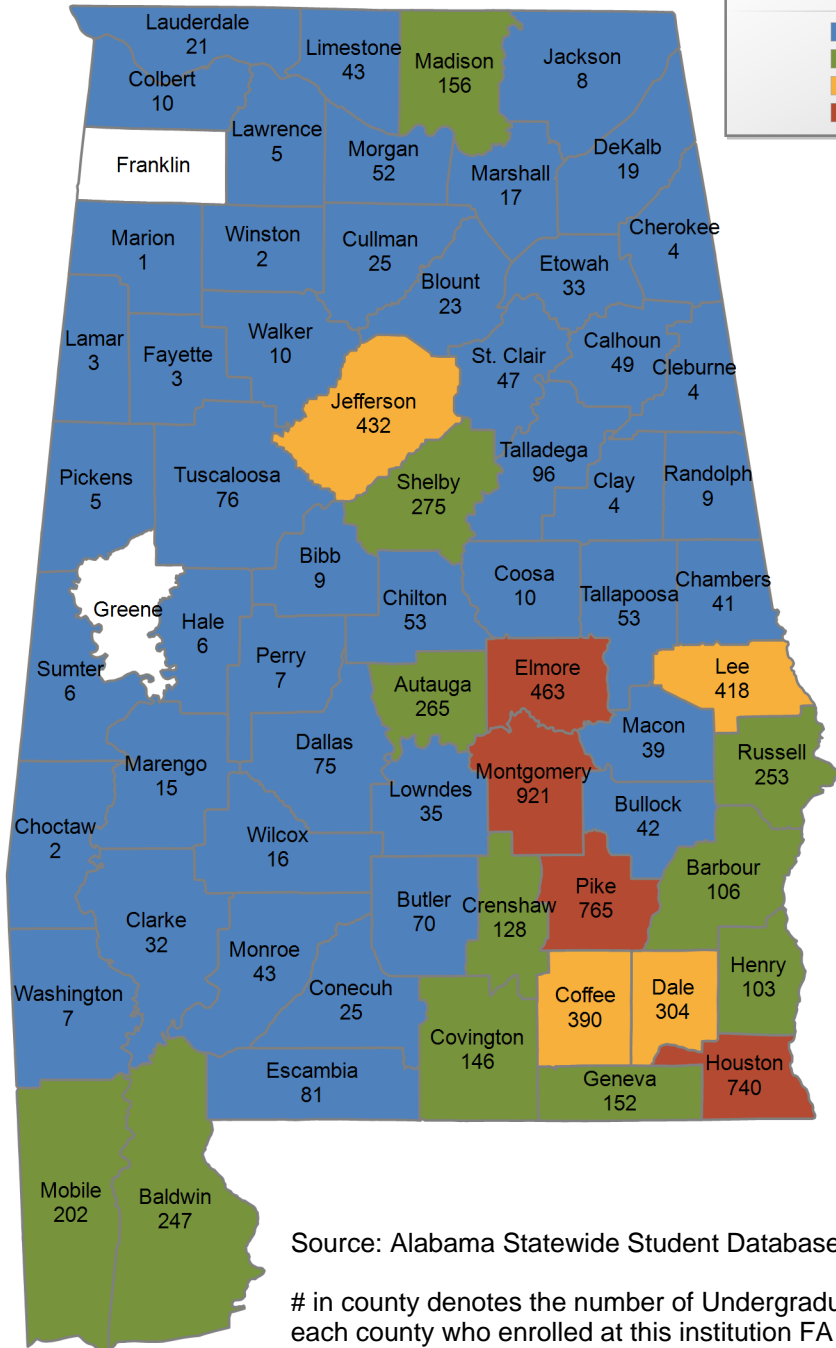

Source: Alabama Statewide Student Database

in county denotes the number of Undergraduate students from each county who enrolled at this institution FA 2023.

Troy University

UNDERGRADUATE ENROLLMENT ONLY

UNDERGRADUATE STUDENTS

Total: 10,465
From Alabama: 7,702