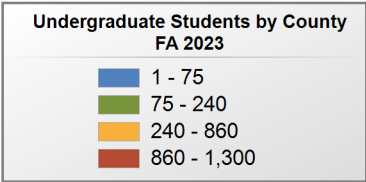

296 student(s) with an 'UNKNOWN' county is(are) not depicted on this map.

Northwest-Shoals Community College

UNDERGRADUATE ENROLLMENT ONLY

UNDERGRADUATE STUDENTS

Total: 4,137
From Alabama: 4,061

Source: Alabama Statewide Student Database

in county denotes the number of Undergraduate students from each county who enrolled at this institution FA 2023.