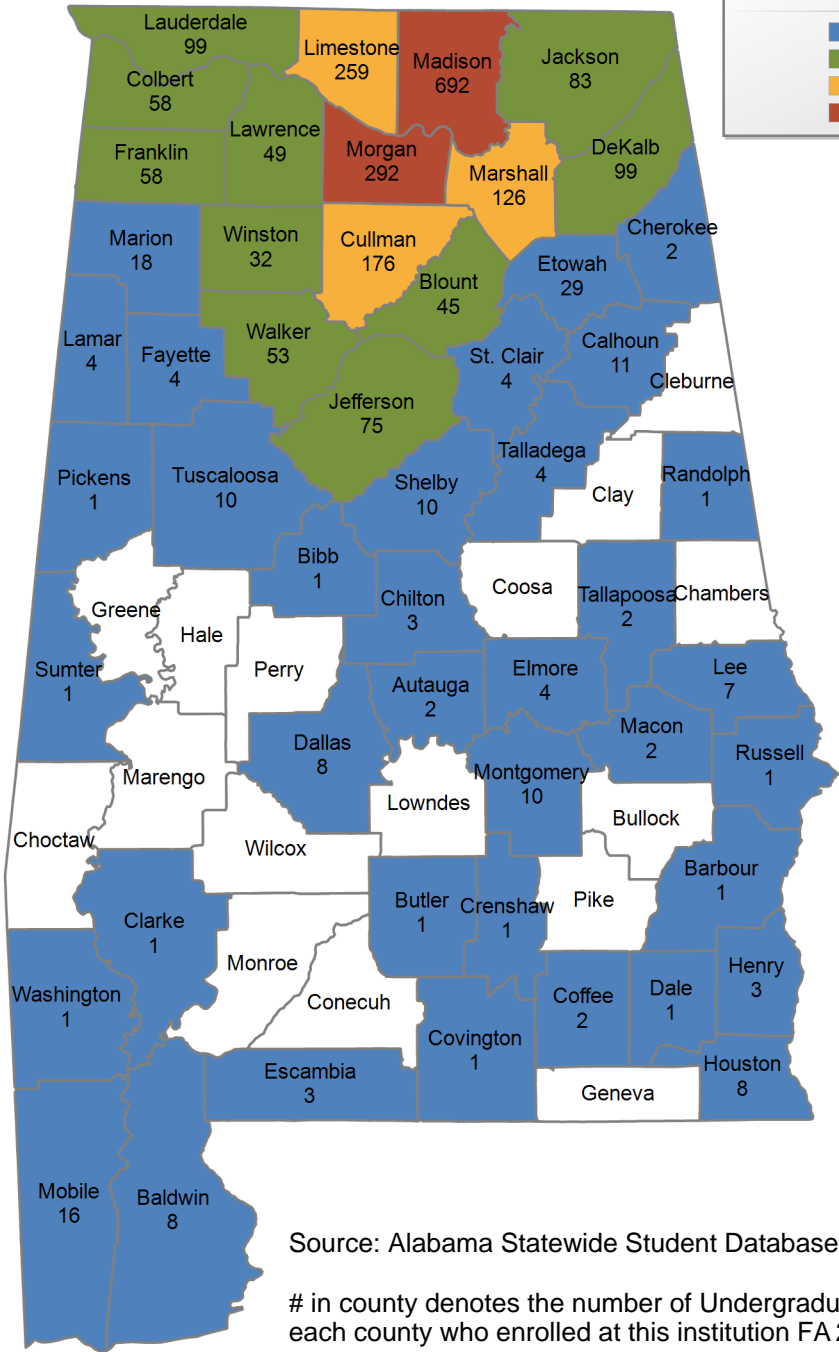

Alabama State University

UNDERGRADUATE ENROLLMENT ONLY

UNDERGRADUATE STUDENTS

Total: 3,322
From Alabama: 1,584

Source: Alabama Statewide Student Database

in county denotes the number of Undergraduate students from each county who enrolled at this institution FA 2023.