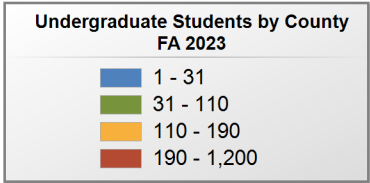

UNDERGRADUATE ENROLLMENT ONLY

UNDERGRADUATE STUDENTS

Total: 4,537
From Alabama: 4,336

Source: Alabama Statewide Student Database

in county denotes the number of Undergraduate students from each county who enrolled at this institution FA 2023.