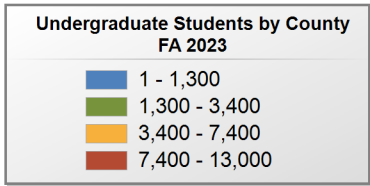

ALL ALABAMA PUBLIC INSTITUTIONS

UNDERGRADUATE ENROLLMENT ONLY

UNDERGRADUATE STUDENTS

Total: 218,797
From Alabama: 165,234

Source: Alabama Statewide Student Database

in county denotes the number of Undergraduate students from each county who enrolled at Alabama public institutions FA 2023.