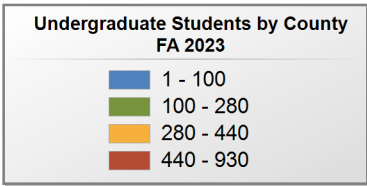

UNDERGRADUATE ENROLLMENT ONLY

UNDERGRADUATE STUDENTS

Total: 8,378
From Alabama: 7,075

Source: Alabama Statewide Student Database

in county denotes the number of Undergraduate students from each county who enrolled at this institution FA 2023.

Source: Alabama Statewide Student Database

in county denotes the number of Undergraduate students from each county who enrolled at this institution FA 2023.

Troy University

UNDERGRADUATE ENROLLMENT ONLY

UNDERGRADUATE STUDENTS