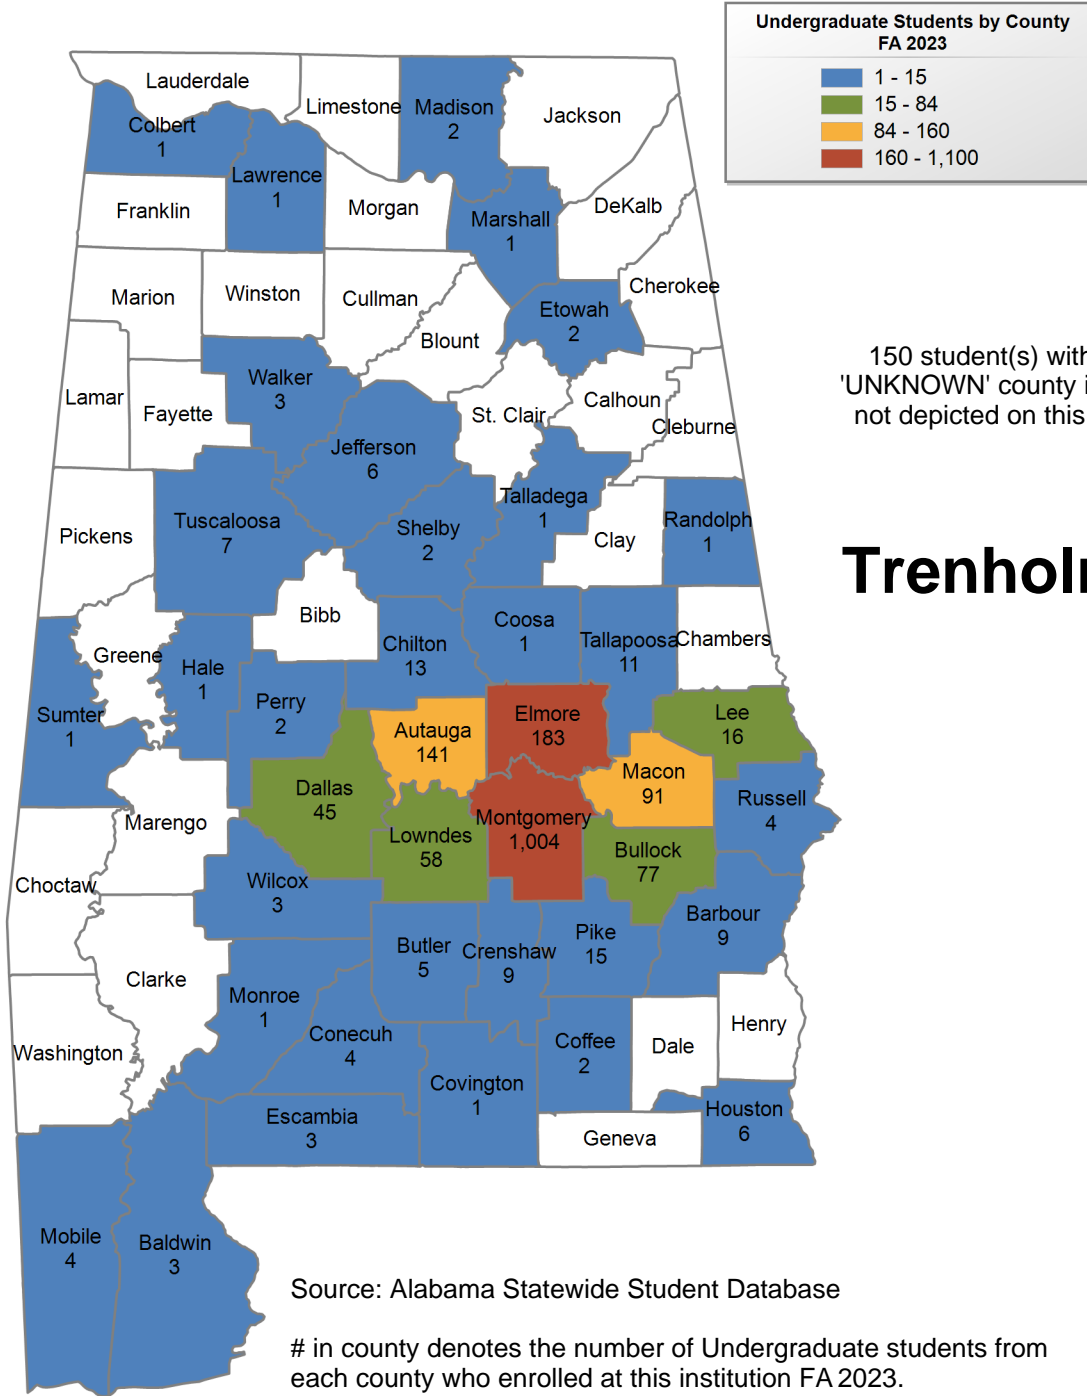

150 student(s) with an 'UNKNOWN' county is(are) not depicted on this map.

Trenholm State Community College

UNDERGRADUATE ENROLLMENT ONLY

UNDERGRADUATE STUDENTS

Total: 1,907
From Alabama: 1,890

Source: Alabama Statewide Student Database

in county denotes the number of Undergraduate students from each county who enrolled at this institution FA 2023.