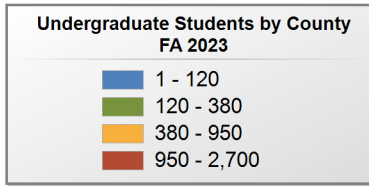

452 student(s) with an 'UNKNOWN' county is(are) not depicted on this map.

Coastal Alabama Community College

UNDERGRADUATE ENROLLMENT ONLY

UNDERGRADUATE STUDENTS

Total: 6,794
From Alabama: 6,518

Source: Alabama Statewide Student Database

in county denotes the number of Undergraduate students from each county who enrolled at this institution FA 2023.