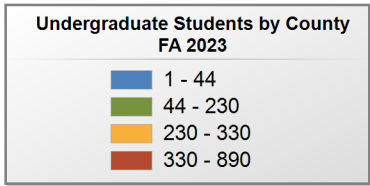

UNDERGRADUATE ENROLLMENT ONLY

UNDERGRADUATE STUDENTS

Total: 1,011
From Alabama: 986

Source: Alabama Statewide Student Database

in county denotes the number of Undergraduate students from each county who enrolled at this institution FA 2023.