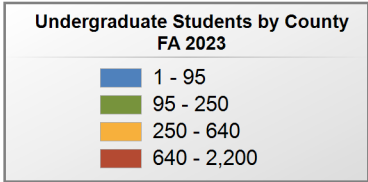

232 student(s) with an 'UNKNOWN' county is(are) not depicted on this map.

Jacksonville State University

UNDERGRADUATE ENROLLMENT ONLY

UNDERGRADUATE STUDENTS

Total: 8,378
From Alabama: 7,075

Source: Alabama Statewide Student Database

in county denotes the number of Undergraduate students from each county who enrolled at this institution FA 2023.