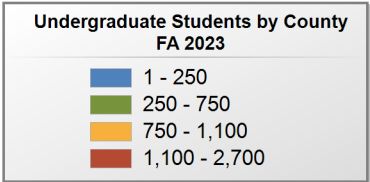

44 student(s) with an 'UNKNOWN' county is(are) not depicted on this map.

University of Alabama

UNDERGRADUATE ENROLLMENT ONLY

UNDERGRADUATE STUDENTS

Total: 33,436
From Alabama: 13,554

Source: Alabama Statewide Student Database

in county denotes the number of Undergraduate students from each county who enrolled at this institution FA 2023.