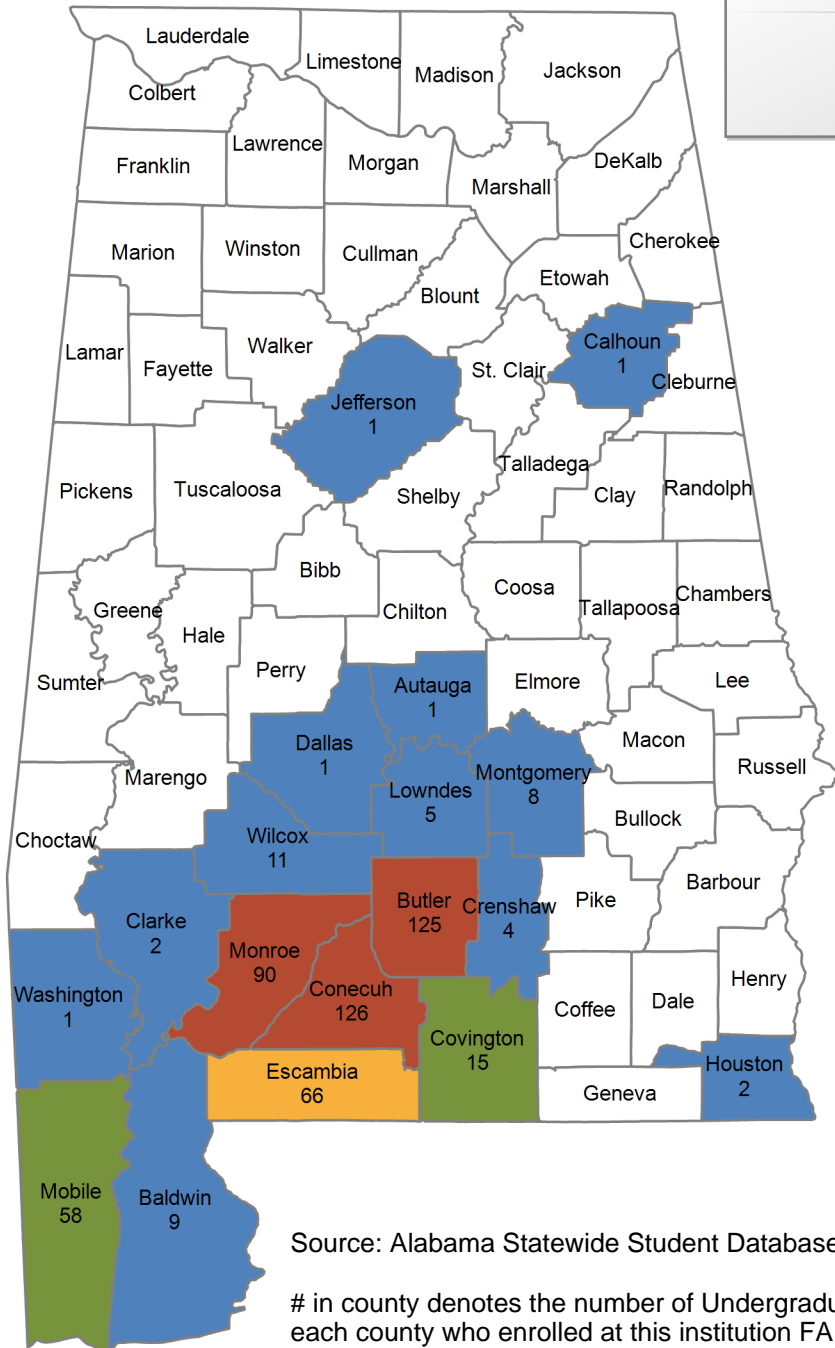

33 student(s) with an 'UNKNOWN' county is(are) not depicted on this map.

Reid State Technical College

UNDERGRADUATE ENROLLMENT ONLY

UNDERGRADUATE STUDENTS

Total: 576
From Alabama: 559

Source: Alabama Statewide Student Database

in county denotes the number of Undergraduate students from each county who enrolled at this institution FA 2023.