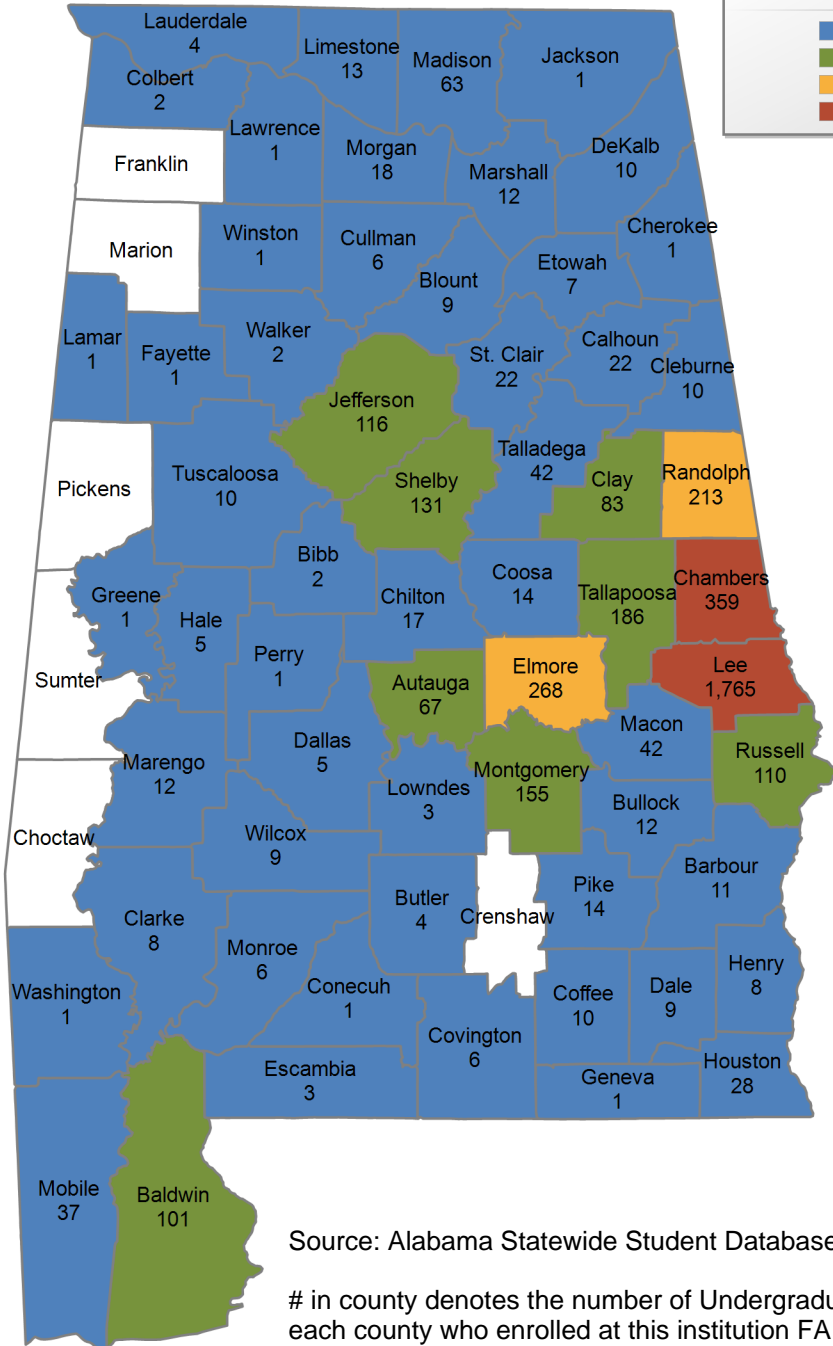

322 student(s) with an 'UNKNOWN' county is(are) not depicted on this map.

Snead State Community College

UNDERGRADUATE ENROLLMENT ONLY

UNDERGRADUATE STUDENTS

Total: 2,767
From Alabama: 2,587

Source: Alabama Statewide Student Database
 # in county denotes the number of Undergraduate students from each county who enrolled at this institution FA 2023.