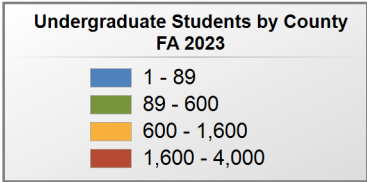

93 student(s) with an 'UNKNOWN' county is(are) not depicted on this map.

Jefferson State Community College

UNDERGRADUATE ENROLLMENT ONLY

UNDERGRADUATE STUDENTS

Total: 8,839
From Alabama: 8,571

Source: Alabama Statewide Student Database

in county denotes the number of Undergraduate students from each county who enrolled at this institution FA 2023.