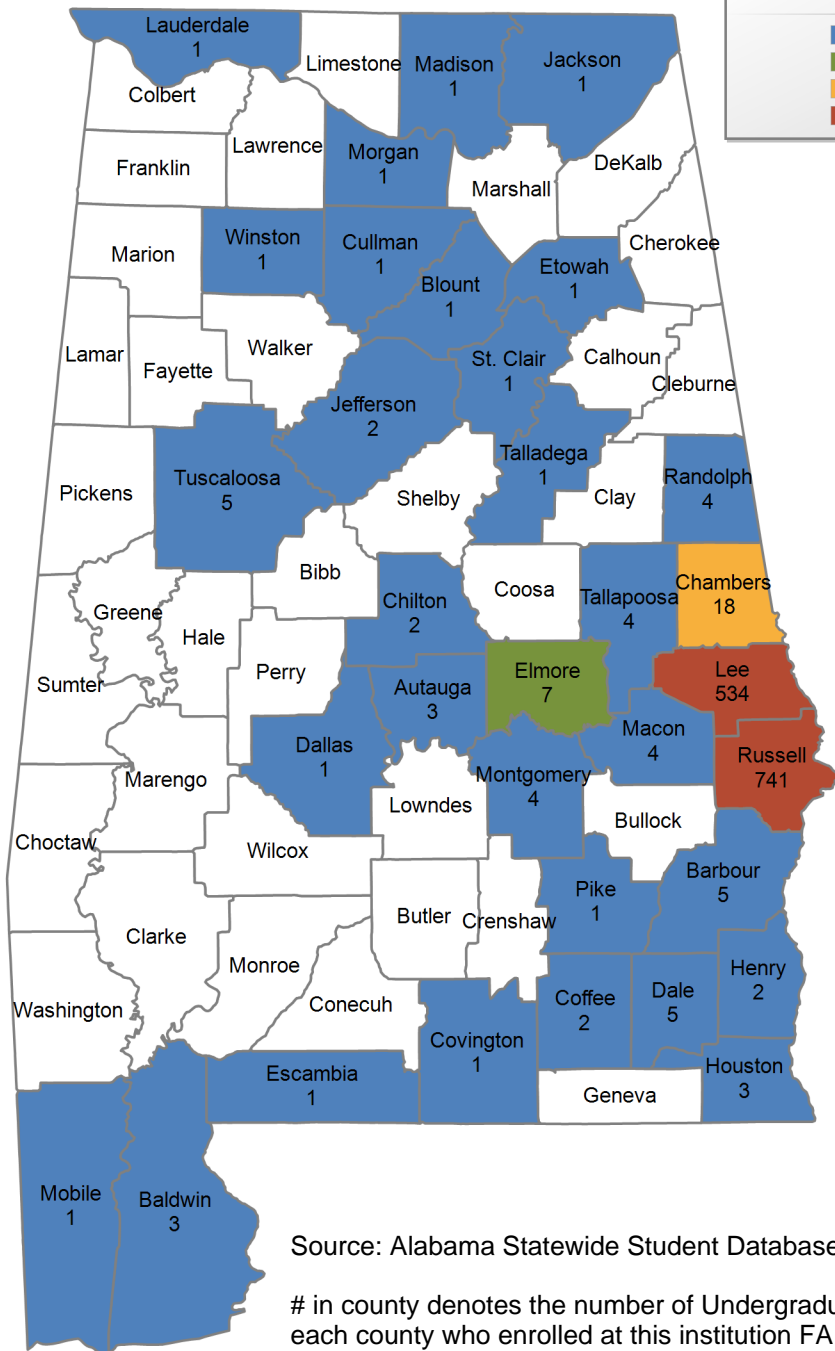

UNDERGRADUATE ENROLLMENT ONLY

UNDERGRADUATE STUDENTS

Total: 1,910
From Alabama: 1,869

Source: Alabama Statewide Student Database

in county denotes the number of Undergraduate students from each county who enrolled at this institution FA 2023.