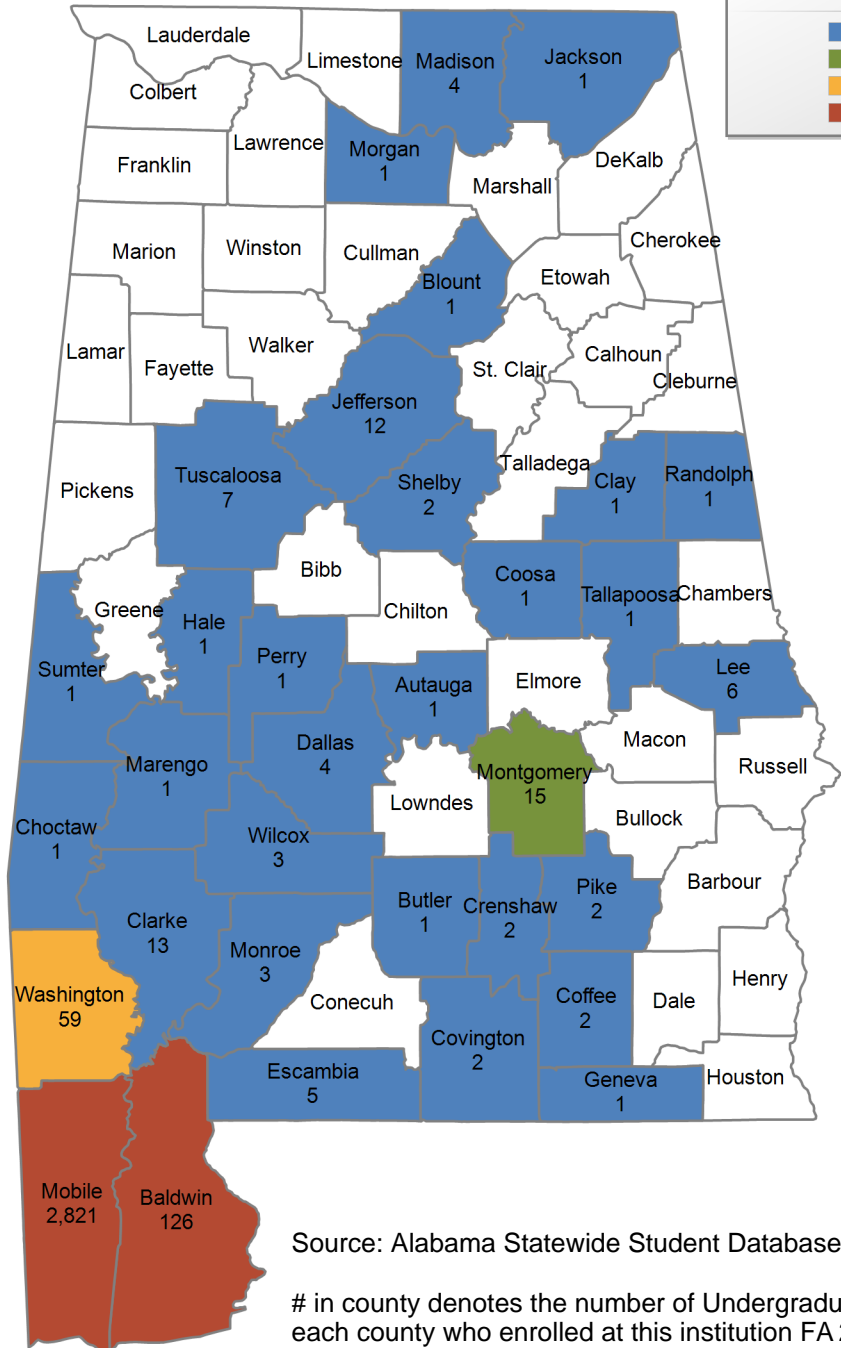

Bevill State Community College

UNDERGRADUATE ENROLLMENT ONLY

UNDERGRADUATE STUDENTS

Total: 3,946
From Alabama: 3,846

Source: Alabama Statewide Student Database

in county denotes the number of Undergraduate students from each county who enrolled at this institution FA 2023.