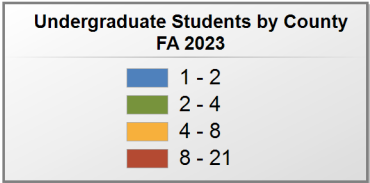

UNDERGRADUATE ENROLLMENT ONLY

UNDERGRADUATE STUDENTS

Total: 8,839
From Alabama: 8,571

Source: Alabama Statewide Student Database

in county denotes the number of Undergraduate students from each county who enrolled at this institution FA 2023.