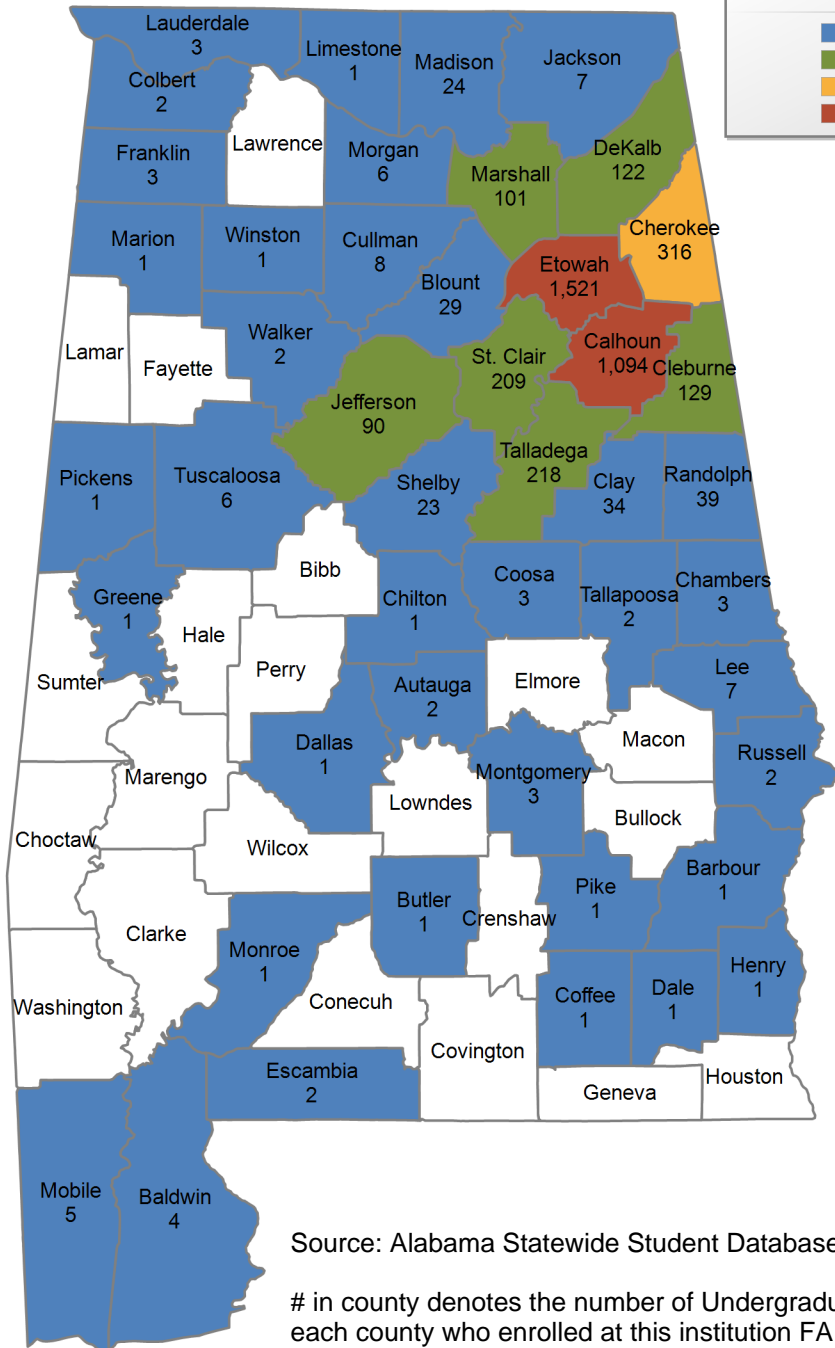

521 student(s) with an 'UNKNOWN' county is(are) not depicted on this map.

Gadsden State Community College

UNDERGRADUATE ENROLLMENT ONLY

UNDERGRADUATE STUDENTS

Total: 4,729
From Alabama: 4,554

Source: Alabama Statewide Student Database

in county denotes the number of Undergraduate students from each county who enrolled at this institution FA 2023.