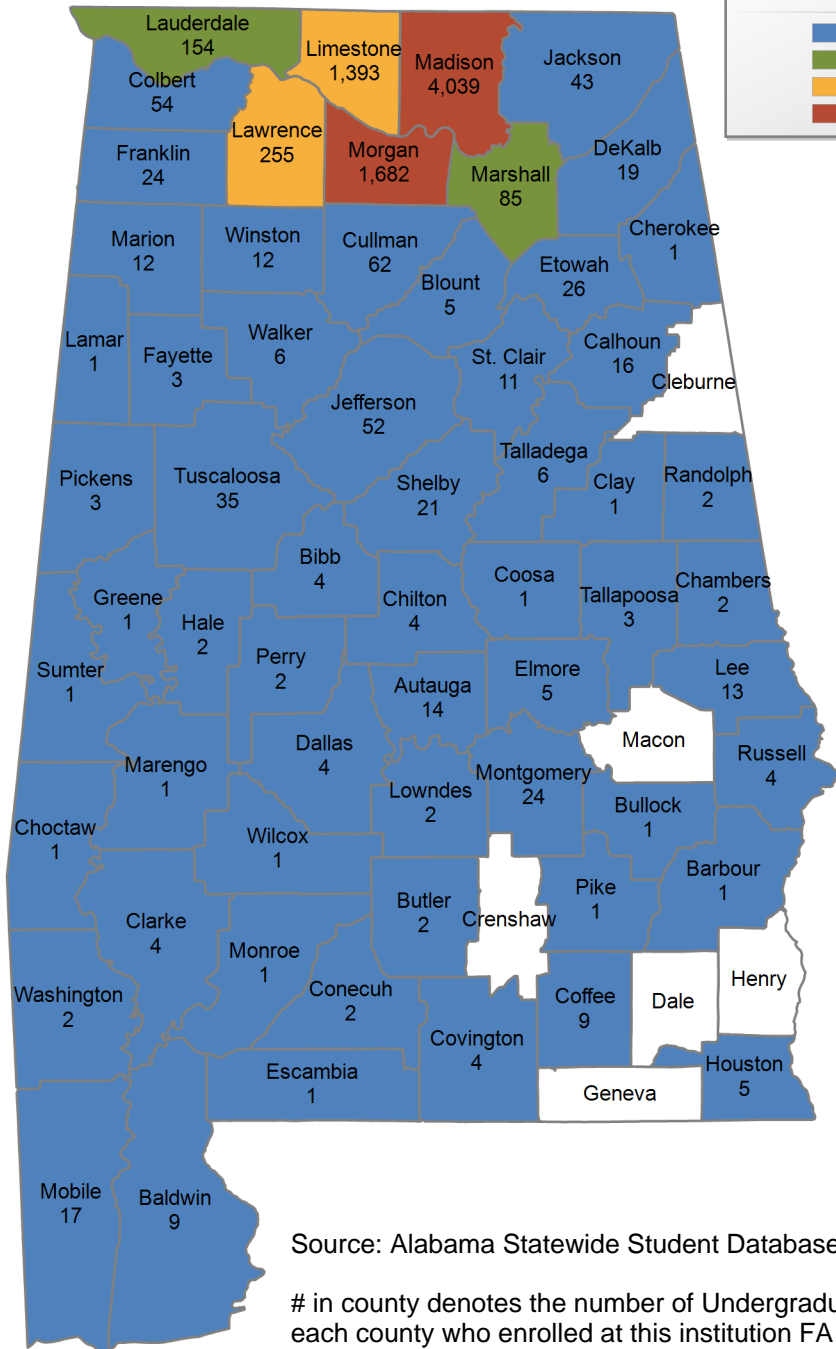

322 student(s) with an 'UNKNOWN' county is(are) not depicted on this map.

Calhoun Community College

UNDERGRADUATE ENROLLMENT ONLY

UNDERGRADUATE STUDENTS

Total: 8,736
From Alabama: 8,493

Source: Alabama Statewide Student Database

in county denotes the number of Undergraduate students from each county who enrolled at this institution FA 2023.