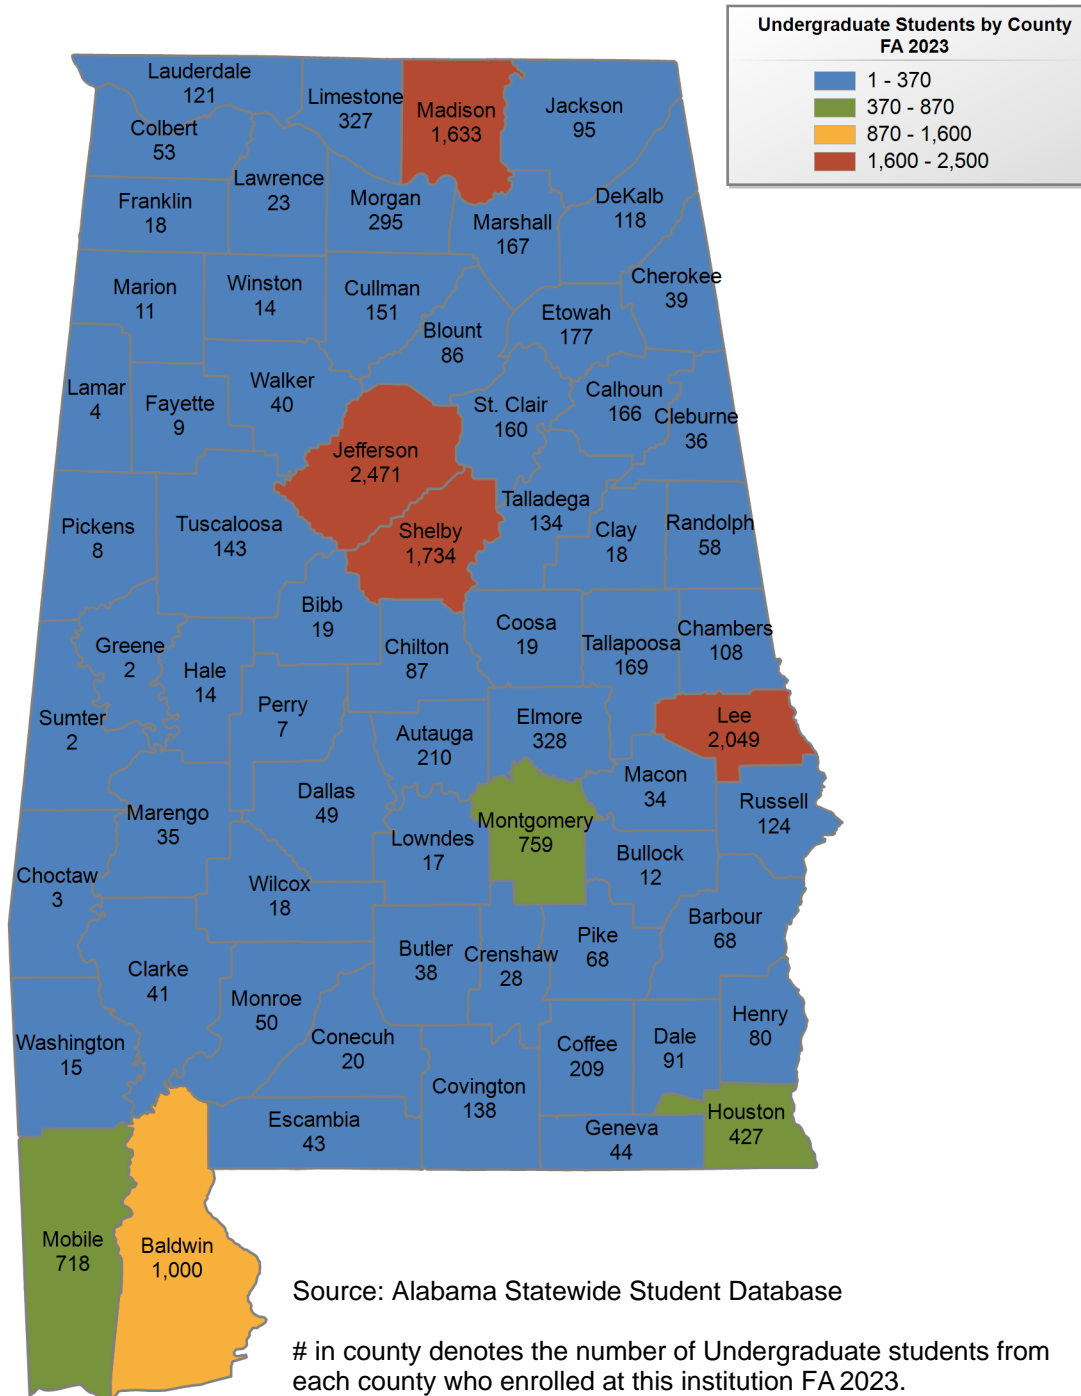

Athens State University

UNDERGRADUATE ENROLLMENT ONLY

UNDERGRADUATE STUDENTS

Total: 2,533
From Alabama: 2,382

Source: Alabama Statewide Student Database

in county denotes the number of Undergraduate students from each county who enrolled at this institution FA 2023.