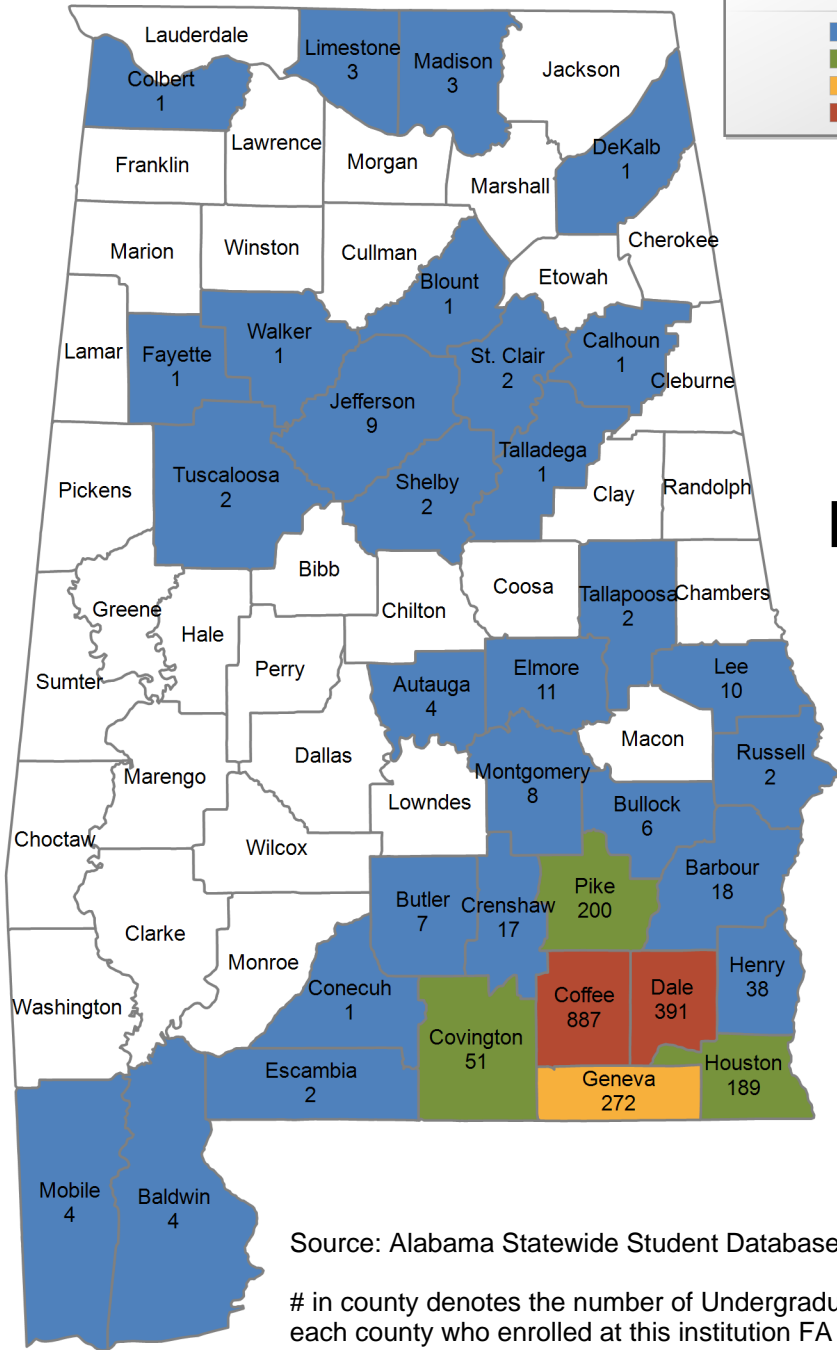

UNDERGRADUATE ENROLLMENT ONLY

UNDERGRADUATE STUDENTS

Total: 1,011
From Alabama: 986

Source: Alabama Statewide Student Database

in county denotes the number of Undergraduate students from each county who enrolled at this institution FA 2023.