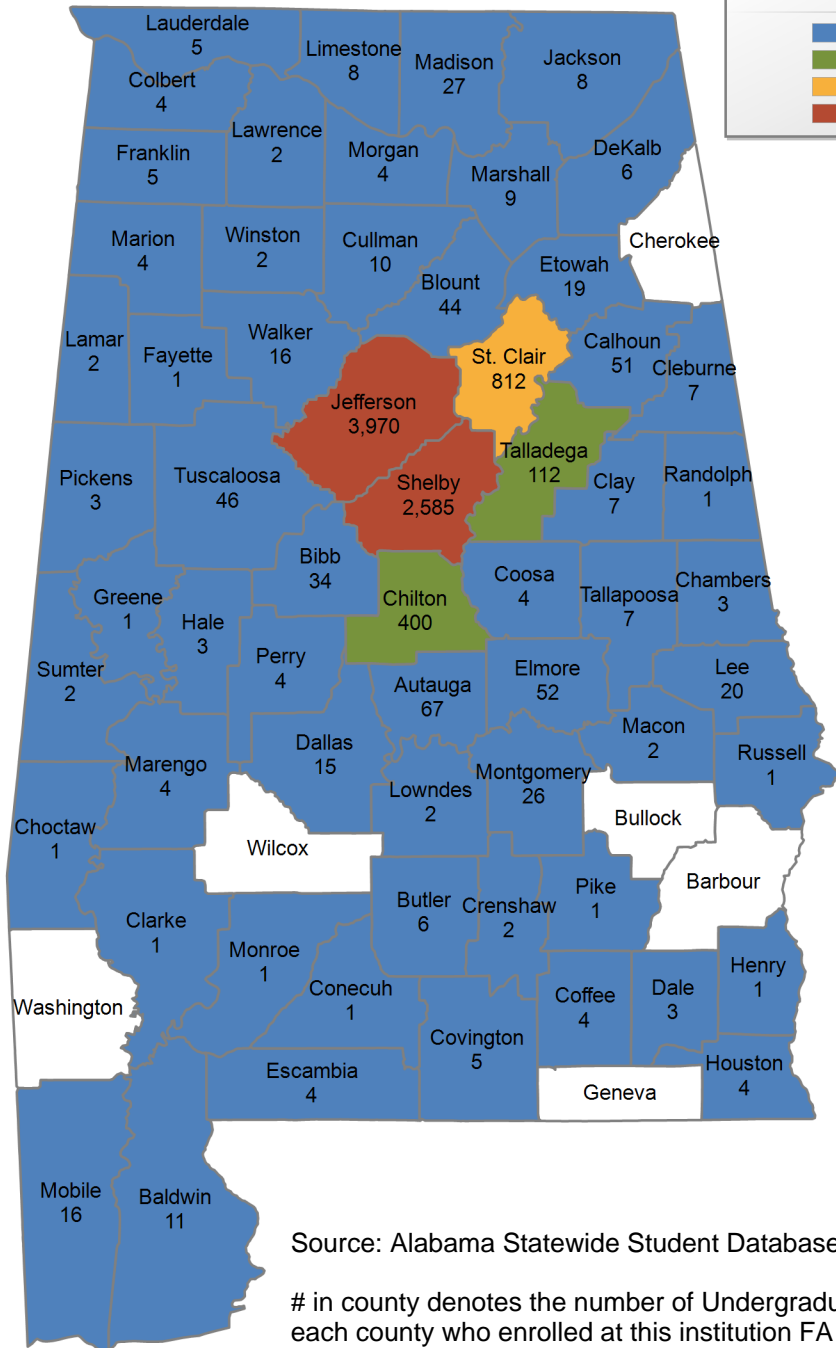

in county denotes the number of Undergraduate students from each county who enrolled at this institution FA 2023.

93 student(s) with an 'UNKNOWN' county is(are) not depicted on this map.

Jefferson State Community College