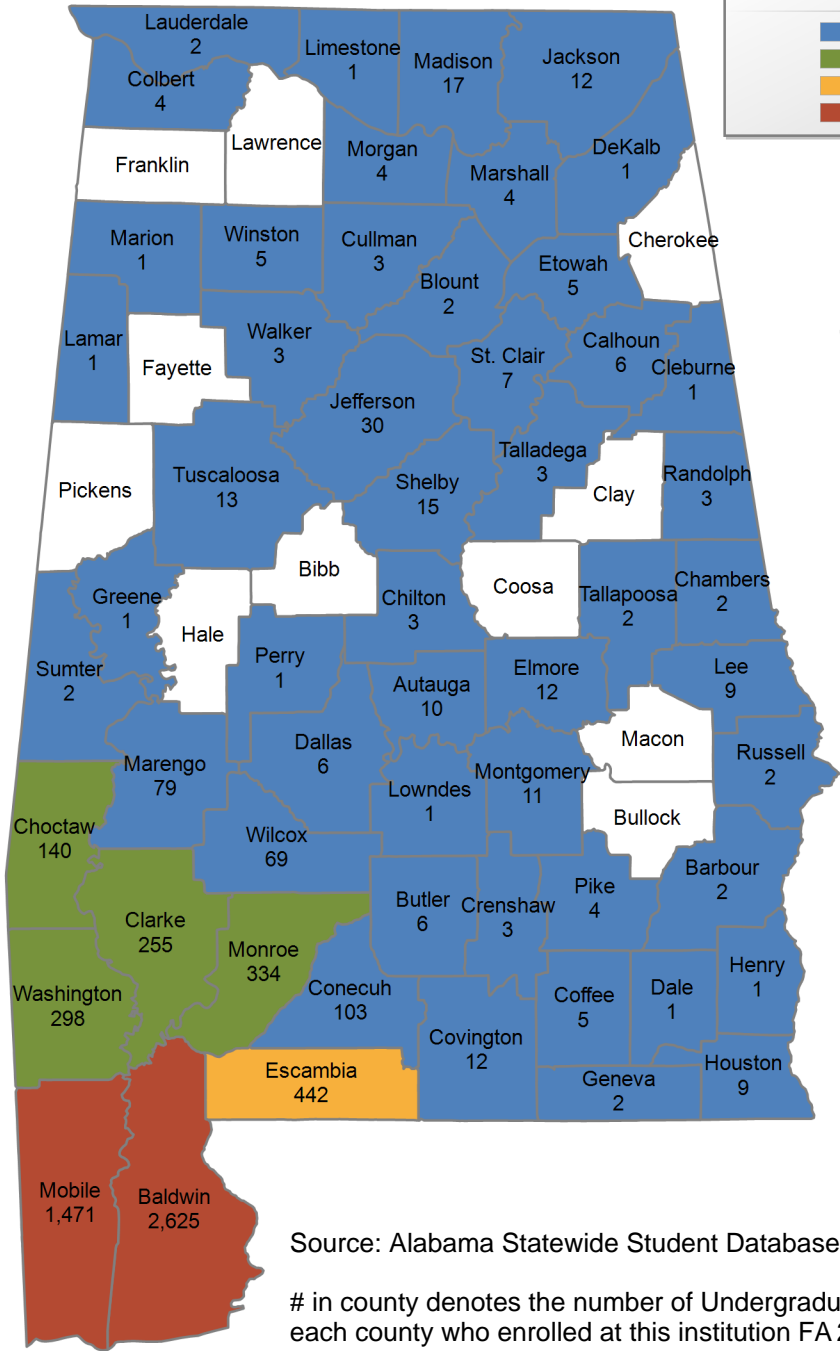

452 student(s) with an 'UNKNOWN' county is(are) not depicted on this map.

Coastal Alabama Community College

UNDERGRADUATE ENROLLMENT ONLY

UNDERGRADUATE STUDENTS

Total: 6,794
From Alabama: 6,518

Source: Alabama Statewide Student Database

in county denotes the number of Undergraduate students from each county who enrolled at this institution FA 2023.