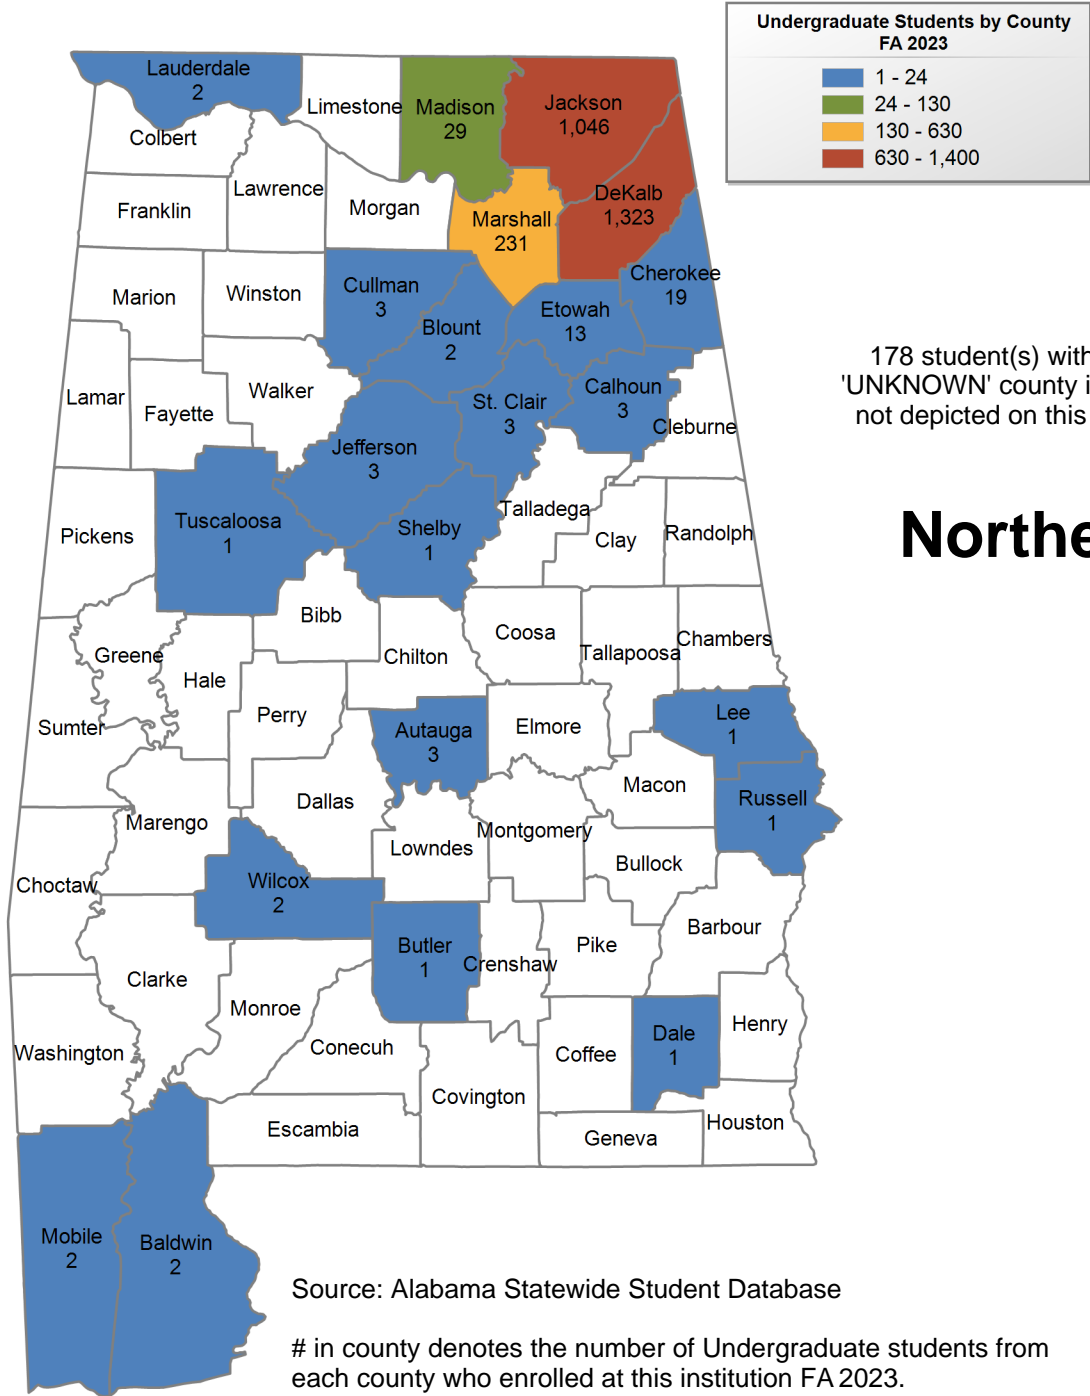

Northeast Alabama Community College

UNDERGRADUATE ENROLLMENT ONLY

UNDERGRADUATE STUDENTS

Total: 2,905
From Alabama: 2,870