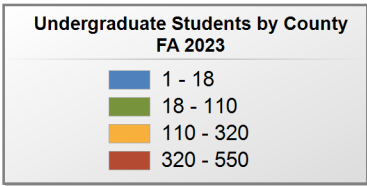

129 student(s) with an 'UNKNOWN' county is(are) not depicted on this map.

Central Alabama Community College

UNDERGRADUATE ENROLLMENT ONLY

UNDERGRADUATE STUDENTS

Total: 1,910
From Alabama: 1,869

Source: Alabama Statewide Student Database

in county denotes the number of Undergraduate students from each county who enrolled at this institution FA 2023.